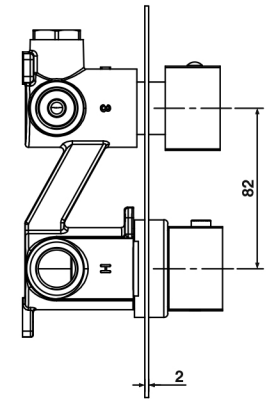

Elvo Series

tissino

Designed to Inspire
Made to Experience

Elvo Dual handle thermostatic shower valve with diverter (2 outlets) - Square

TEV-202-CP - Chrome
TEV-202-MN - Matt Black

tissino

T 0345 582 8000
E info@tissino.co.uk
W tissino.co.uk