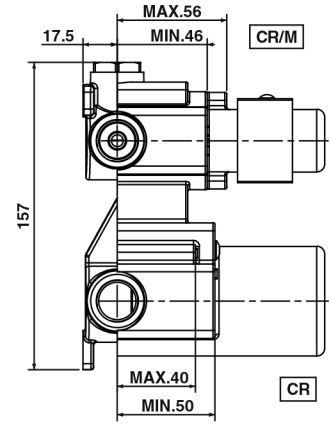

Elvo Series

tissino

Designed to Inspire
Made to Experience

Elvo Dual handle thermostatic shower valve with diverter (2 outlets) - Square

TEV-202-CP - Chrome
TEV-202-MN - Matt Black

tissino

T 0345 582 8000
E info@tissino.co.uk
W tissino.co.uk