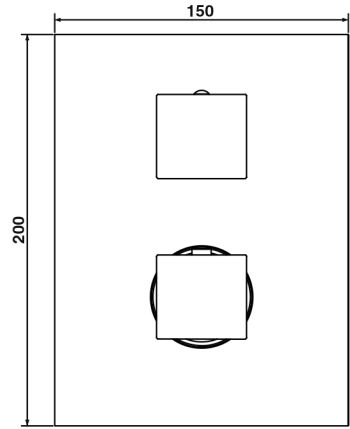

Elvo Series

tissino

Designed to Inspire
Made to Experience

Elvo Dual handle thermostatic shower valve with diverter (2 outlets) - Square

TEV-202-CP - Chrome
TEV-202-MN - Matt Black

tissino

T 0345 582 8000
E info@tissino.co.uk
W tissino.co.uk