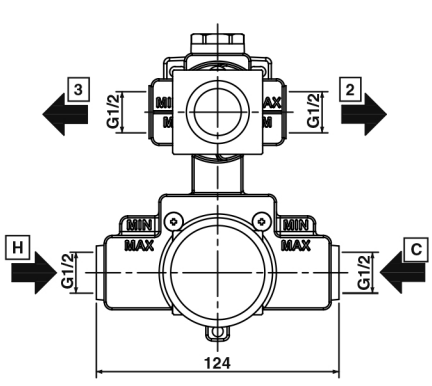

Elvo Series

tissino

Designed to Inspire
Made to Experience

Elvo Dual handle thermostatic shower valve with diverter (2 outlets) - Square

TEV-202-CP - Chrome
TEV-202-MN - Matt Black

tissino

T 0345 582 8000
E info@tissino.co.uk
W tissino.co.uk