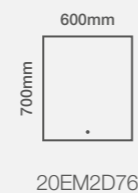

Portrait Fitting Only