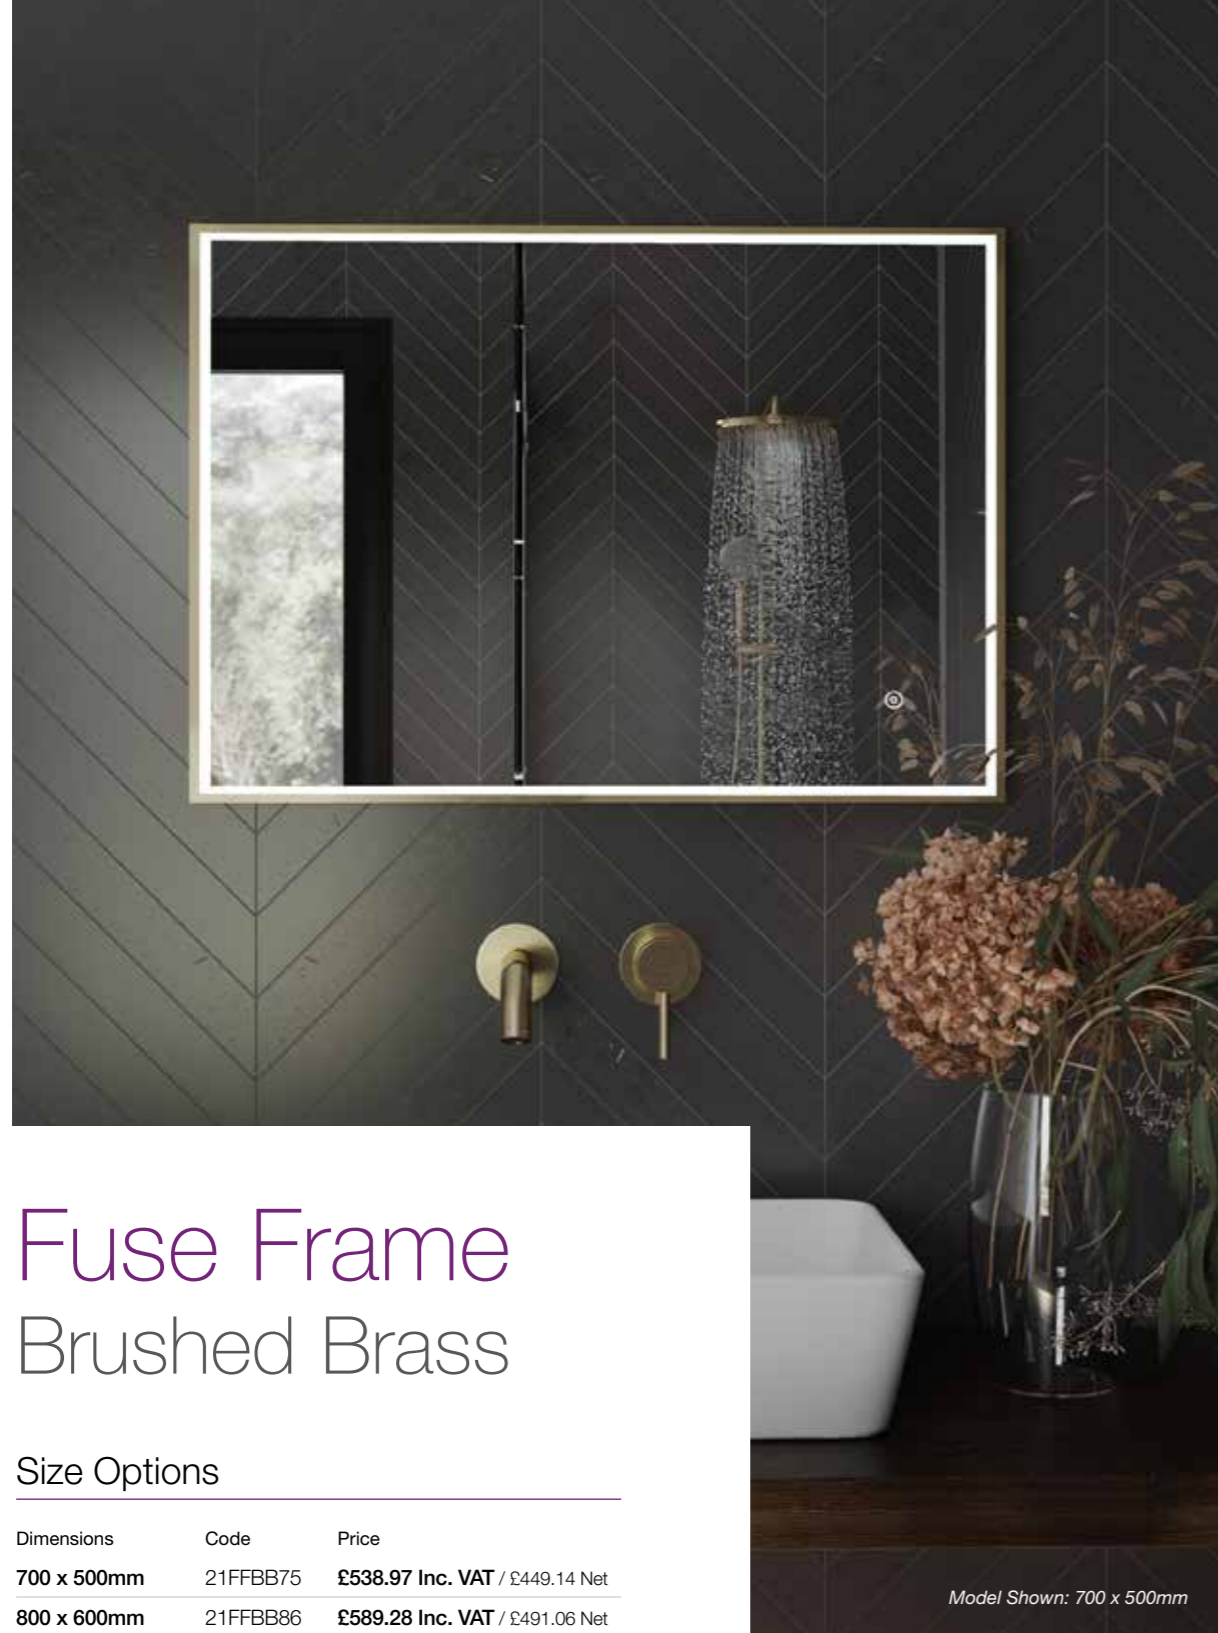

Fuse Frame Round Brushed Brass

with Black
Feature Strap

Size Options

Dimensions	Code	Price
700mm Diameter	22FFBBS70	£686.40 Inc. VAT / £572.00 Net

Features

- Press and hold touch switch to adjust between cool and warm LED lighting
- Stainless steel frame with brushed brass finish
- Heated demister pad
- With black feature strap
- IP44 rated

Fitting

Fuse Frame Brushed Brass

Size Options

Dimensions	Code	Price
700 x 500mm	21FFBB75	£538.97 Inc. VAT / £449.14 Net
800 x 600mm	21FFBB86	£589.28 Inc. VAT / £491.06 Net

Model Shown: 700 x 500mm

Landscape or Portrait Fitting

Features

- Press and hold touch switch to adjust between cool and warm LED lighting
- Stainless steel frame with brushed brass finish
- Heated demister pad
- Landscape or portrait fitting
- IP44 rated

Model Shown: 800 x 600mm