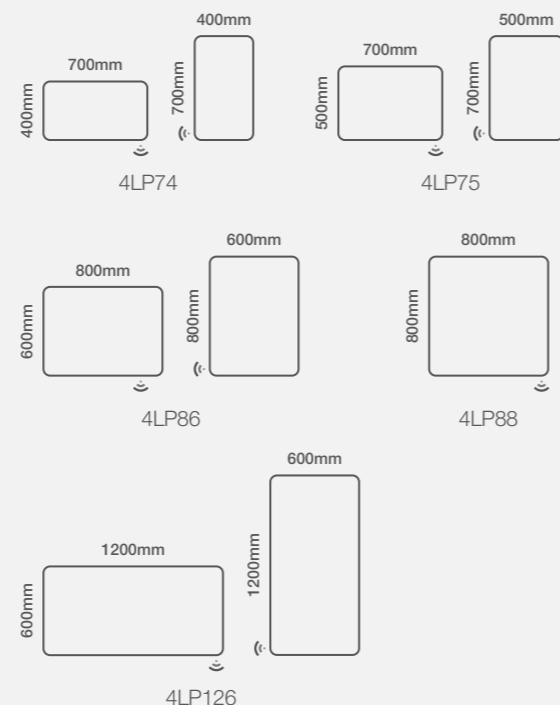

Landscape or Portrait Fitting

Linea Zoom Plus

Size Options

Dimensions	Code	Price
1000 x 500mm	3LZP105	£449.33 Inc. VAT / £374.44 Net
1400 x 600mm	3LZP146	£609.81 Inc. VAT / £508.17 Net

Features

- 5x Magnification in-built shaving mirror
- Energy efficient one piece LED lighting strip
- Aesthetically softer design
- Heated demister pad
- Infrared on/off sensor
- IP44 rated

Landscape Fitting Only

Model Shown: 1400 x 600mm