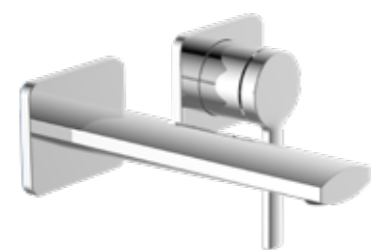

Wall Mounted Bath Filler

MB	CH
IV-WF-BL	IV-WF
£324.00 Inc. VAT	£264.00 Inc. VAT
£270.00 Net	£220.00 Net