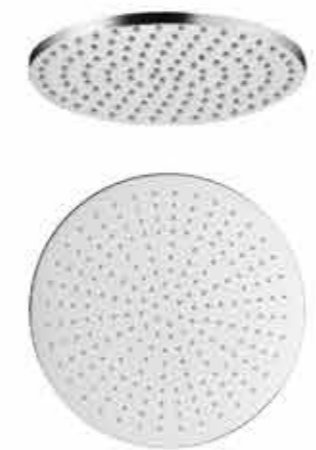

**Luca Brass
Showerhead 300mm**
Code: LS30
£147.64 Inc. VAT / £123.03 Net

All minimum operating pressures stated above are subject to use with an Aqualla concealed shower valve.