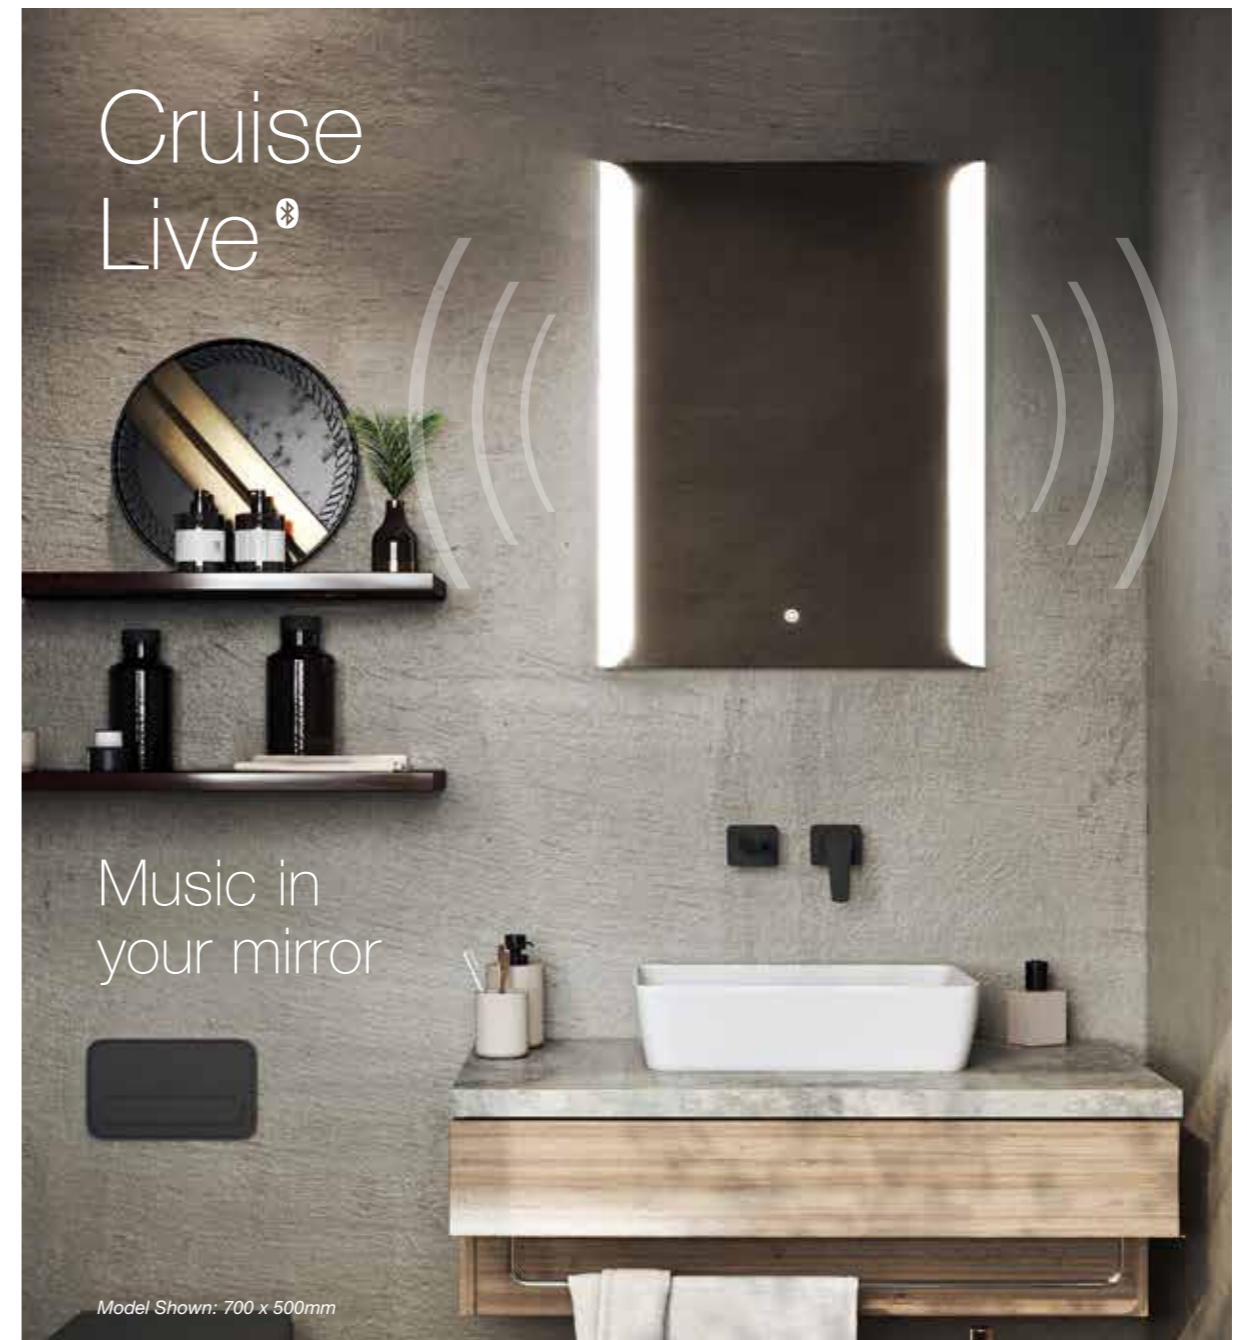

Fitting

Fuse Frame Round Black

with Black
Feature Strap

Size Options

Dimensions	Code	Price
700mm Diameter	22FFBR70	£463.20 Inc. VAT / £386.00 Net

Features

- Energy efficient LED lighting
- Heated demister pad
- Black aluminium frame
- Touch switch power control
- With black feature strap
- IP44 rated

Fitting

Saturn

Size Options

Dimensions	Code	Price
800mm Diameter	18SAT80	£458.50 Inc. VAT / £382.08 Net

Features

- Halo effect LED backlighting
- Sandblasted edging
- Touch switch power control
- Heated demister pad
- IP44 rated

Fitting

Cruise Live[®]

Music in your mirror

Model Shown: 700 x 500mm

Size Options

Dimensions	Code	Price
700 x 500mm	7CL75	£465.38 Inc. VAT / £387.82 Net
800 x 600mm	7CL86	£513.52 Inc. VAT / £427.93 Net

Features

- Energy efficient LED lighting
- Heated demister pad
- Touch switch power control
- Electric toothbrush & shaver charging socket
- Bluetooth connectivity
- IP44 rated

Portrait Fitting Only

Stena

Model Shown:
700x 500mm