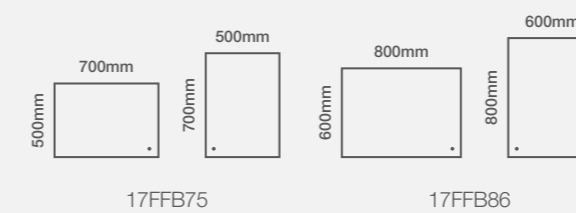

Landscape or Portrait Fitting

Features

- Energy efficient LED lighting
- Heated demister pad
- Black aluminium frame
- Touch switch power control
- IP44 rated