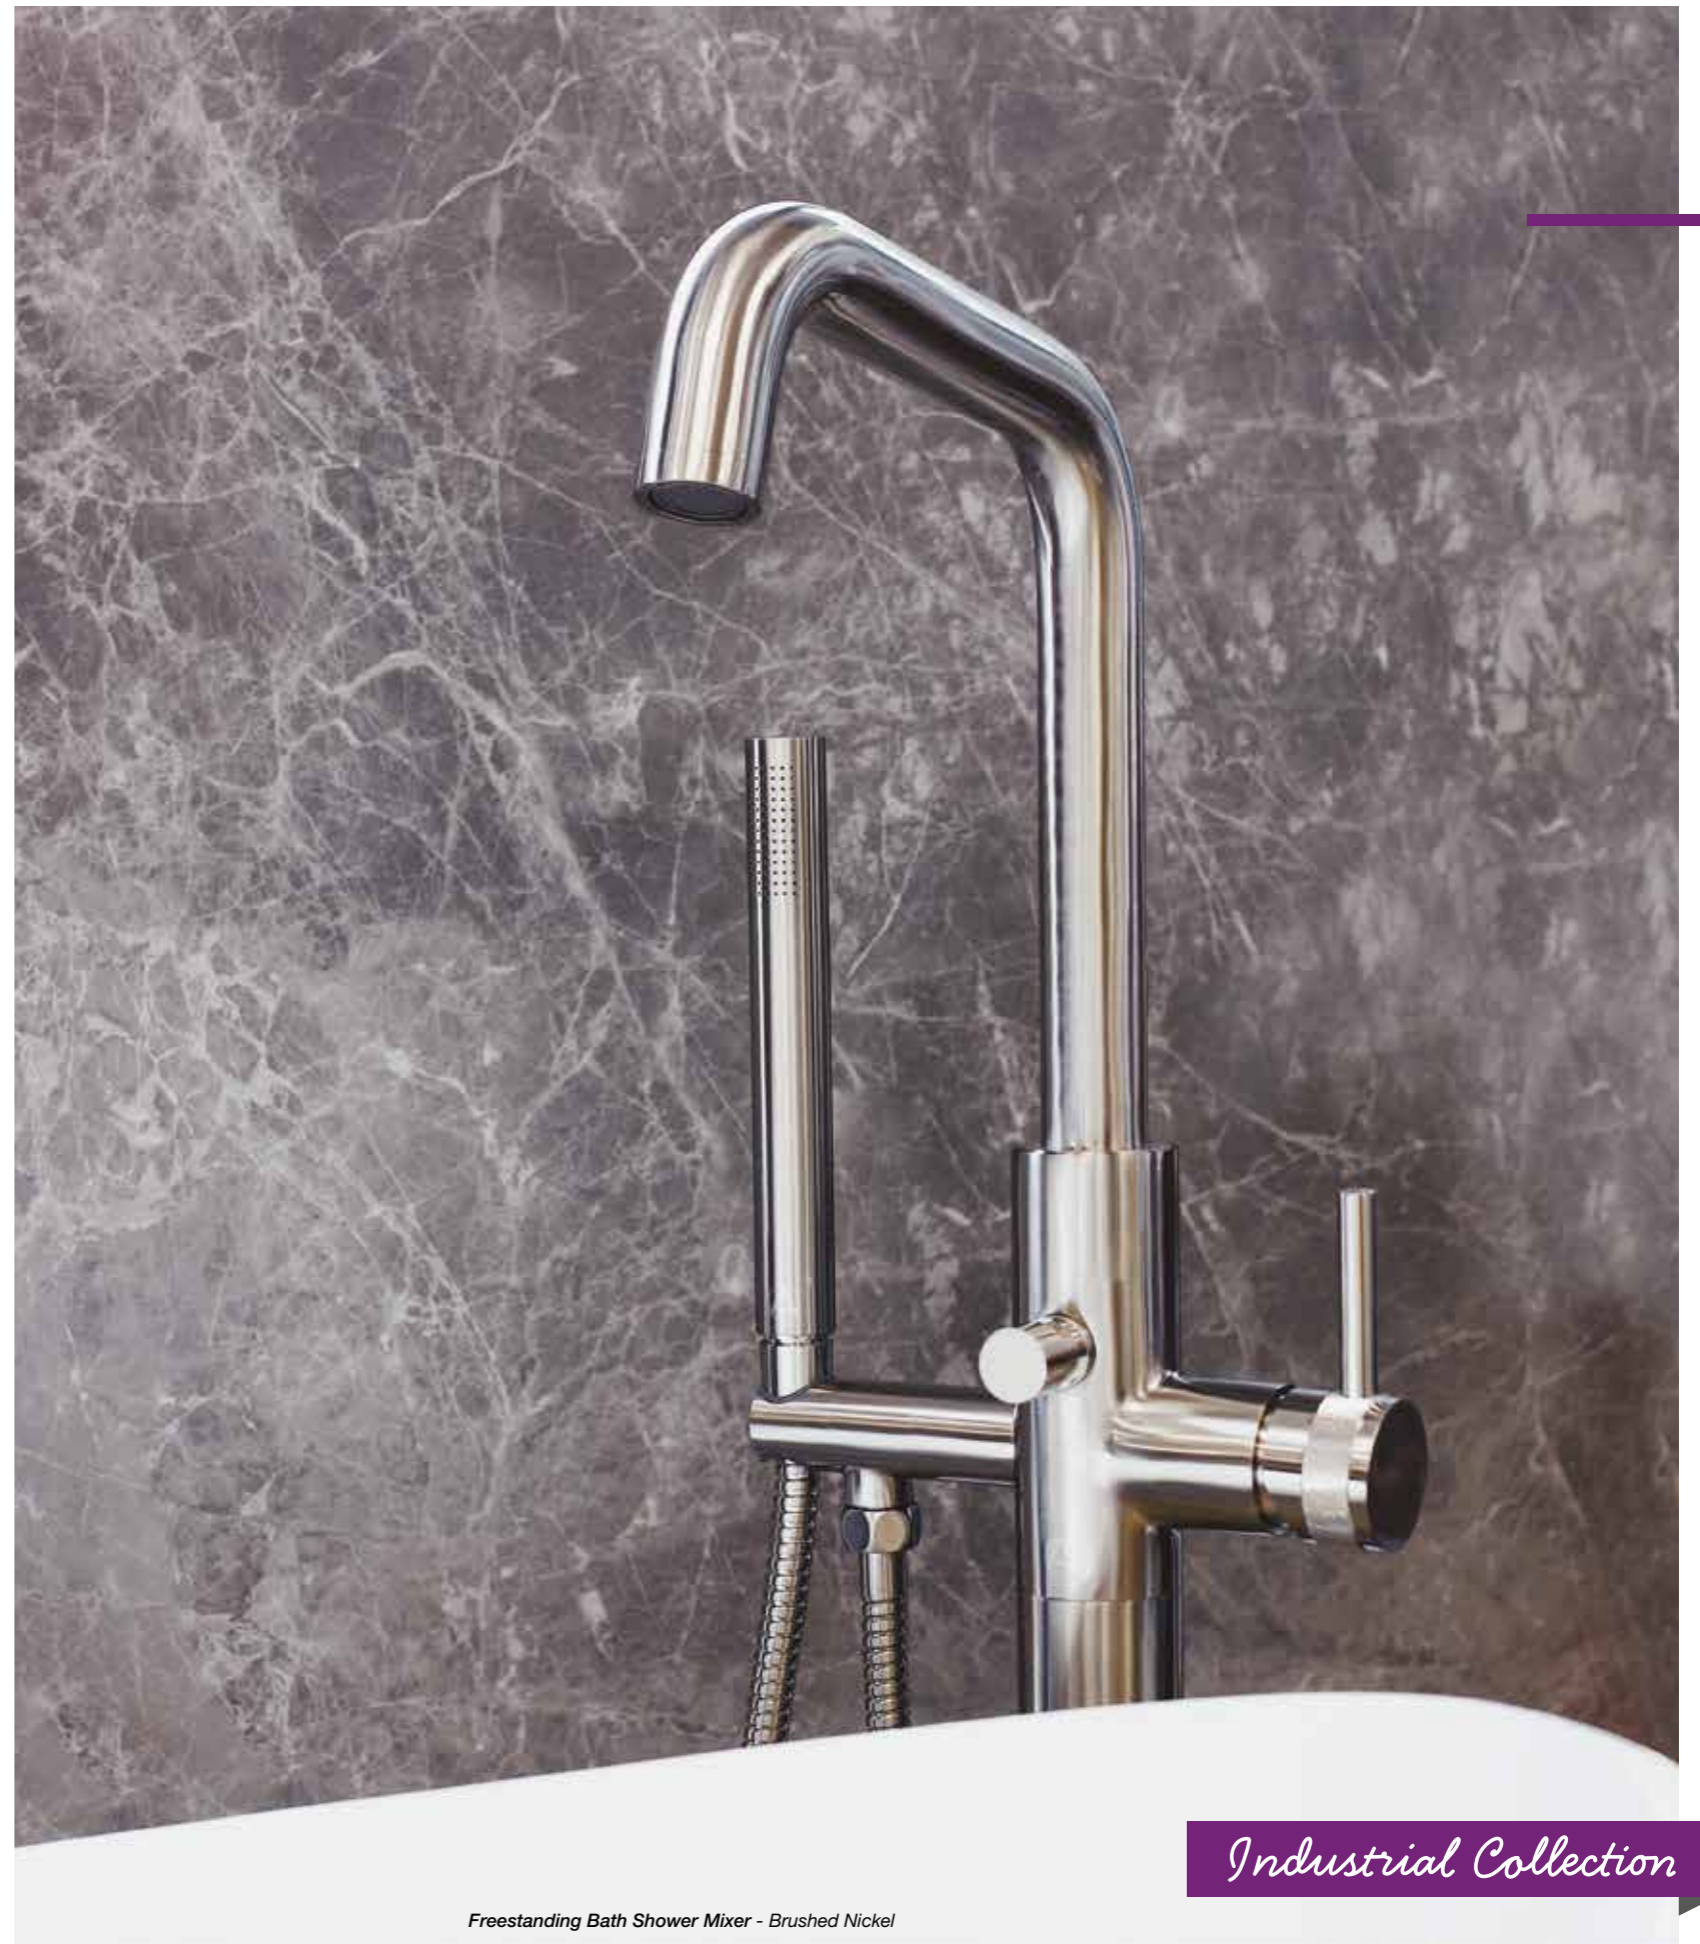

Freestanding Bath Shower Mixer - Brushed Nickel

Industrial Collection