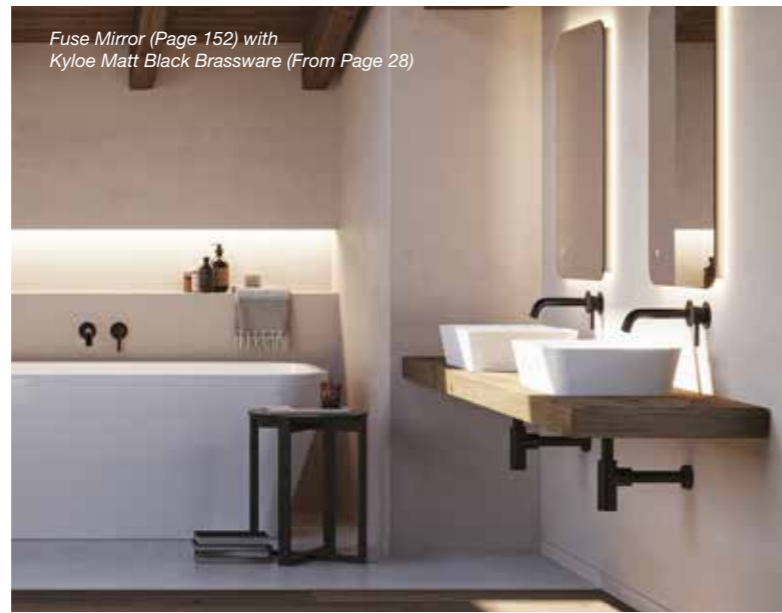

Kyloe Basin Mono Side Lever in Brushed Nickel - Page 28

Emerge Mirror Cabinet - Page 169

Stena Mirror - Page 162

Hanna Freestanding Bath Shower Mixer - Page 50

Ivy Basin Mixer in Matt Black - Page 74

Fuse Mirror (Page 152) with Kylie Matt Black Brassware (From Page 28)