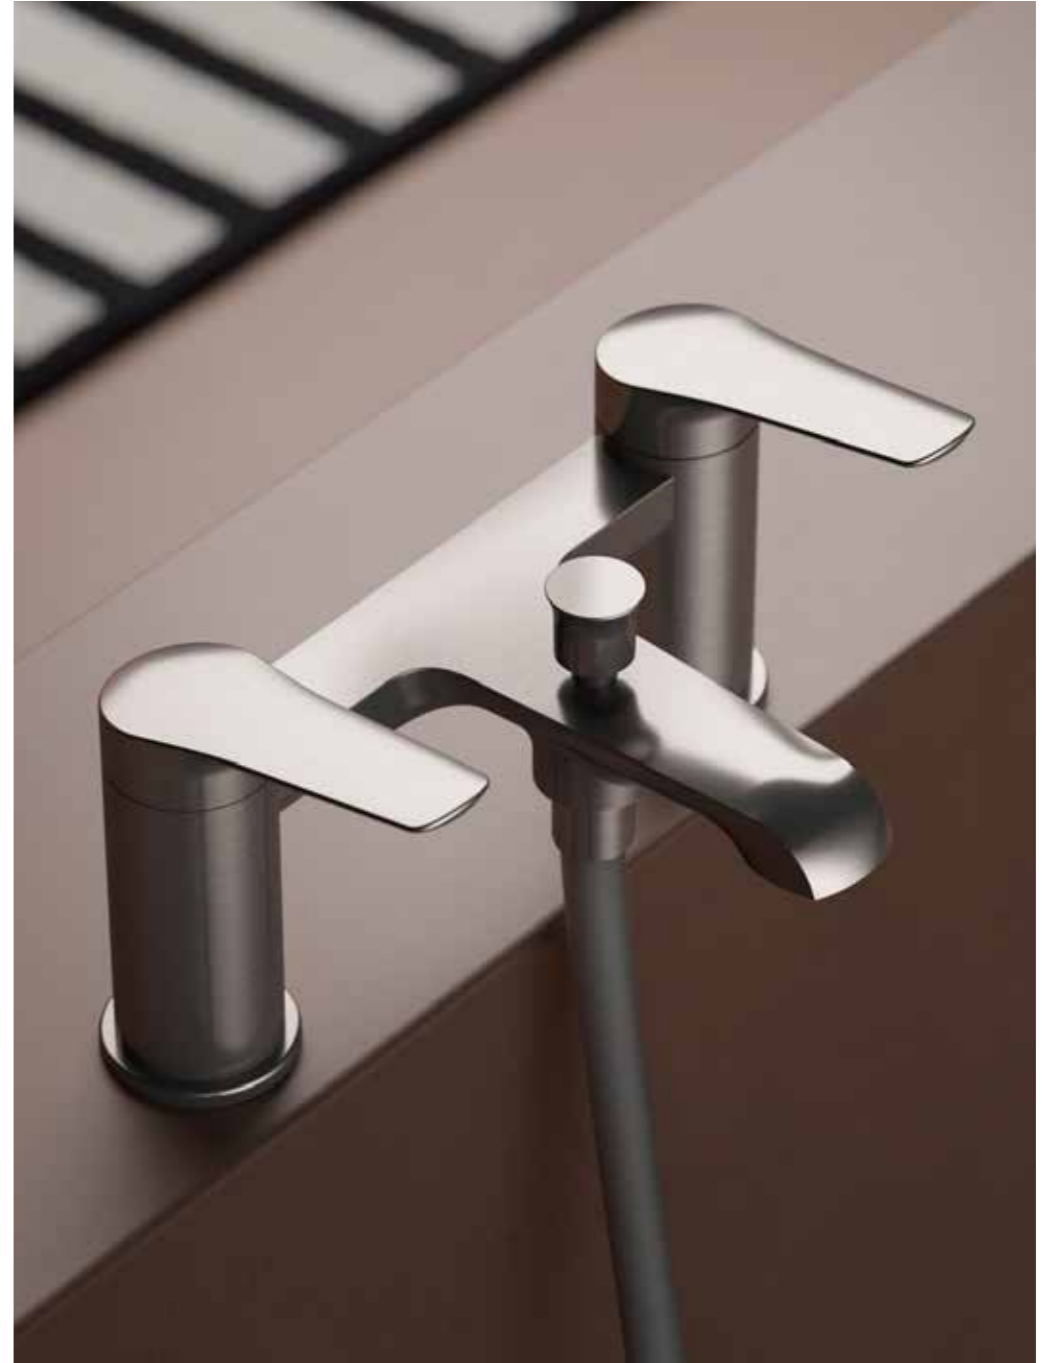

Timeless Collection

The Hanna Collection works well with Shower Products on Pages 76-79 and Accessories on Page 40

*The Hanna Collection is fitted with a **Water-saving Aerator** to help reduce water consumption*