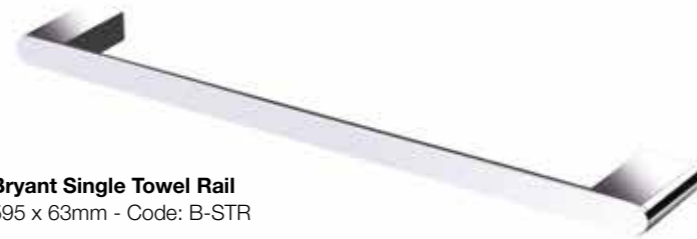

Bryant Single Towel Rail
595 x 63mm - Code: B-STR
£69.00 Inc. VAT / £57.50 Net

Universal

Accessories