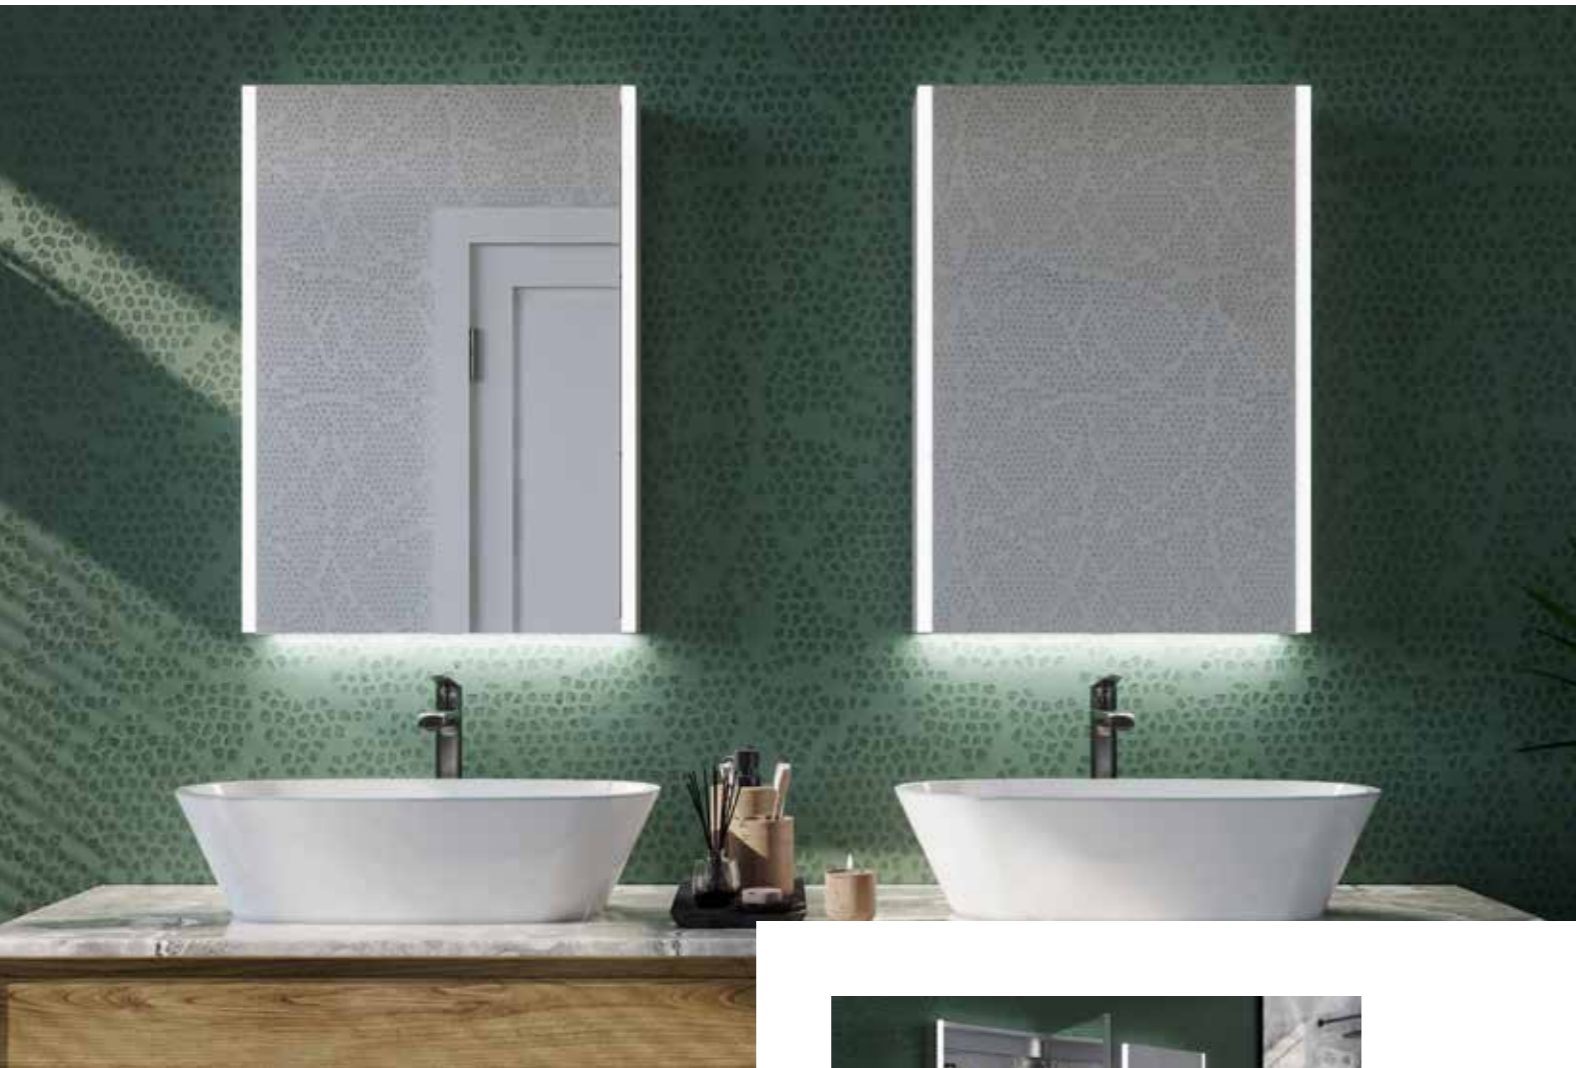

Music in
your mirror

Portrait Fitting Only

Storage Solution

Drift Mirrored Cabinet

Size Options

Dimensions	Code	Price
700 x 500mm	11D75	£706.09 Inc. VAT / £588.41 Net

Features

- Energy efficient LED lighting
- Heated demister pad
- Infrared on / off sensor
- Electric toothbrush & shaver charging socket
- 3 Glass shelves
- Under mirror light / nightlight
- GRASS soft close hinges
- IP44 rated