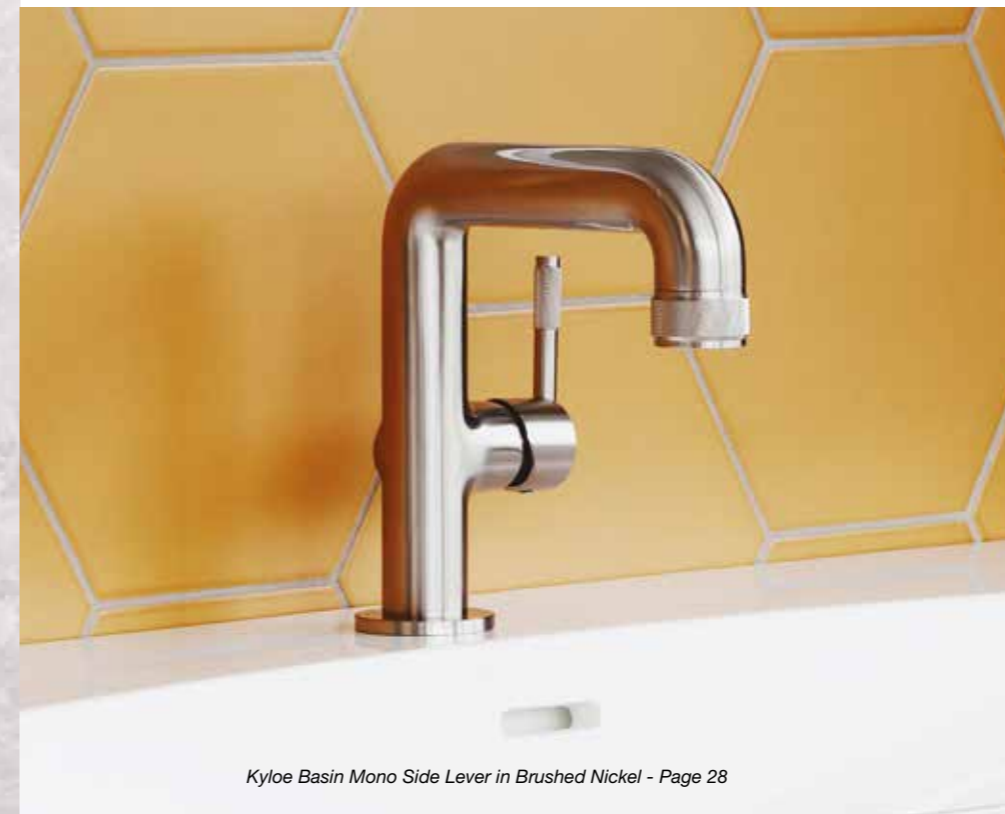

Kyloe Basin Mono Side Lever in Brushed Nickel - Page 28