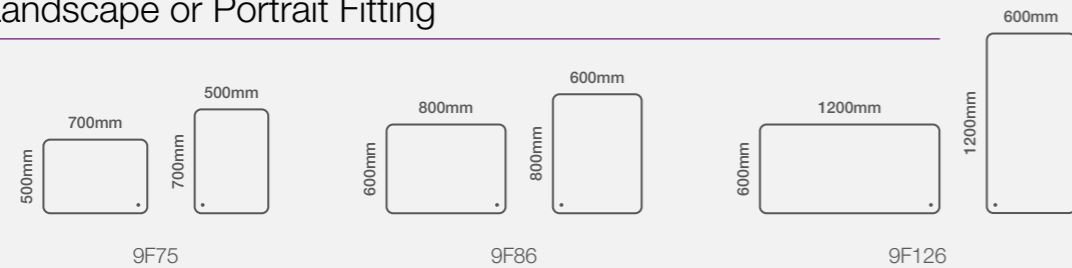

Landscape or Portrait Fitting

Model Shown: 800mm Diameter

Fuse Round

Size Options

Dimensions	Code	Price
600mm Diameter	16FR60	£275.10 Inc. VAT / £229.25 Net
800mm Diameter	16FR80	£351.52 Inc. VAT / £292.93 Net

Features

- Press and hold touch switch to adjust between cool and warm LED lighting
- Energy efficient LED lighting
- Heated demister pad
- Frameless mirror with controlled LED lighting
- Slimline 30mm wall projection
- IP44 rated

Fitting