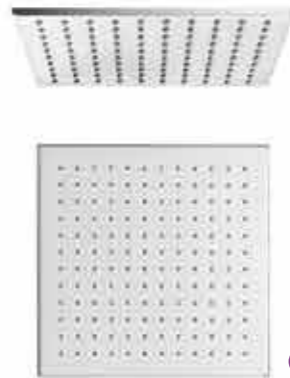

**Encore
Brass Showerhead 250mm**
Code: ES25
£154.06 Inc. VAT / £128.38 Net