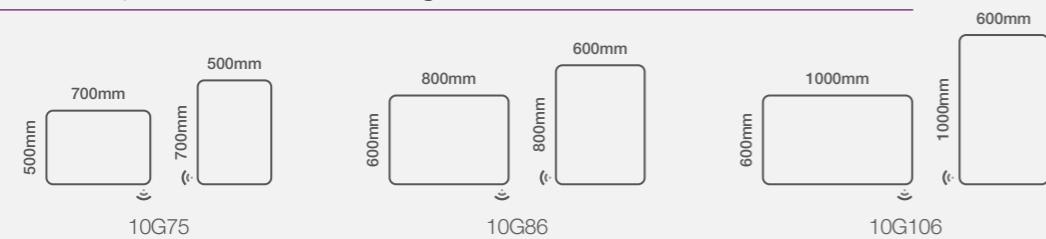

Features

- Energy efficient LED lighting
- Heated demister pad
- Electric toothbrush and shaver charging socket
- Infrared on/off sensor
- IP44 rated

Glow

Model Shown:
700 x 500mm

Size Options

Dimensions	Code	Price
700 x 500mm	10G75	£288.86 Inc. VAT / £240.71 Net
800 x 600mm	10G86	£305.67 Inc. VAT / £254.72 Net
1000 x 600mm	10G106	£320.95 Inc. VAT / £267.46 Net

Features

- Energy efficient LED lighting
- Heated demister pad
- Infrared on/off sensor
- IP44 rated

Landscape or Portrait Fitting

Model Shown:
800 x 600mm

Frame

Size Options

Dimensions	Code	Price
700 x 500mm	6FR75	£320.95 Inc. VAT / £267.46 Net
800 x 600mm	6FR86	£353.05 Inc. VAT / £294.20 Net

Landscape or Portrait Fitting

Features

- Energy efficient LED lighting
- Heated demister pad
- Black aluminium frame
- Touch switch power control
- IP44 rated

Zest

Size Options

Dimensions	Code	Price
700 x 500mm	8ZES75	£288.86 Inc. VAT / £240.71 Net
800 x 600mm	8ZES86	£320.95 Inc. VAT / £267.46 Net