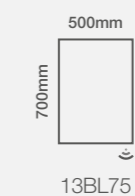

Portrait Fitting Only