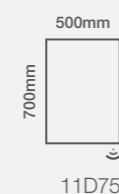

Portrait Fitting Only