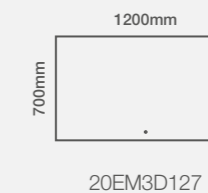

Portrait Fitting Only