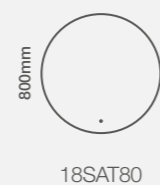

Fitting

Cruise Live[®]

Music in your mirror

Model Shown: 700 x 500mm

Size Options

Dimensions	Code	Price
700 x 500mm	7CL75	£465.38 Inc. VAT / £387.82 Net
800 x 600mm	7CL86	£513.52 Inc. VAT / £427.93 Net

Features