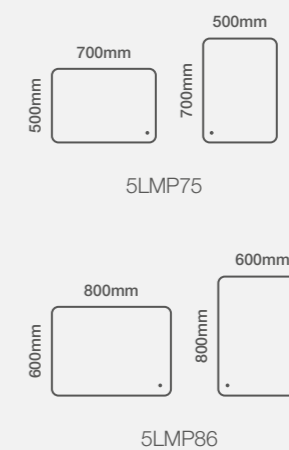

Landscape or Portrait Fitting