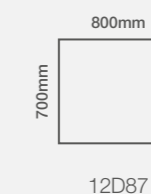

Portrait Fitting Only