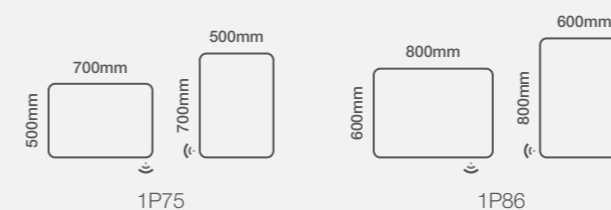

Features

- Energy efficient LED lighting
- Heated demister pad
- Electric toothbrush and shaver charging socket
- Infrared on/off sensor
- IP44 rated

Glow

Model Shown:
700 x 500mm

Size Options

Dimensions	Code	Price
700 x 500mm	10G75	£288.86 Inc. VAT / £240.71 Net
800 x 600mm	10G86	£305.67 Inc. VAT / £254.72 Net
1000 x 600mm	10G106	£320.95 Inc. VAT / £267.46 Net