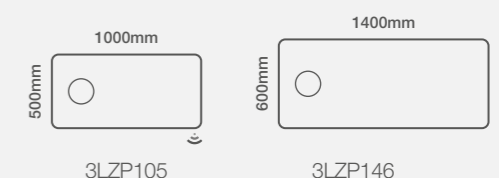

Landscape Fitting Only

Model Shown: 1400 x 600mm