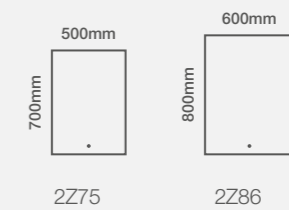

Portrait Fitting Only