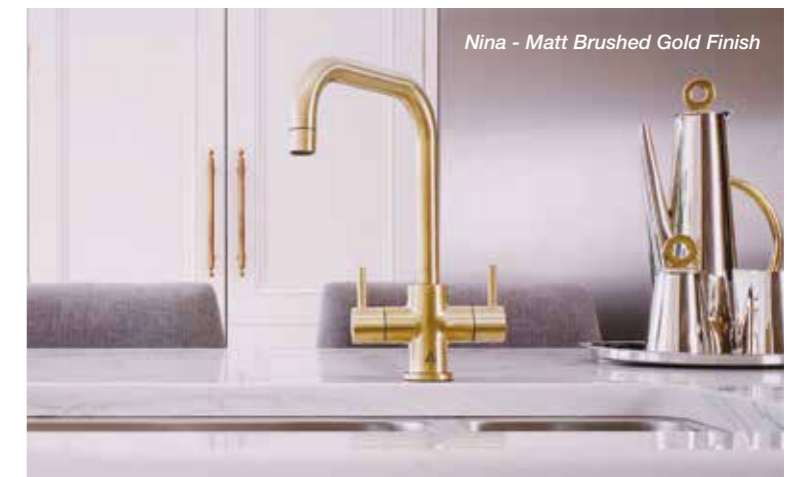

aquallabrassware.com

Kitchen Collection

5 0.3

5 Nina Kitchen Mixer
Stainless Steel
Code: NA-KM-SS
£229.25 Inc. VAT / £191.04 Net

- Features**
- Sleek curved design
 - Dual lever temperature and waterflow controls
 - 12 year warranty

2 Vine Kitchen Mixer
Chrome
Code: V-KM
£129.99 Inc. VAT
£108.32 Net

3 Eco Kitchen Mixer
Chrome
Code: E-KM
£59.38 Inc. VAT
£49.48 Net

Brassware from the Edge Collection in a Chrome Finish
(Page 68) shown with a Cruise Live Mirror (Page 161)