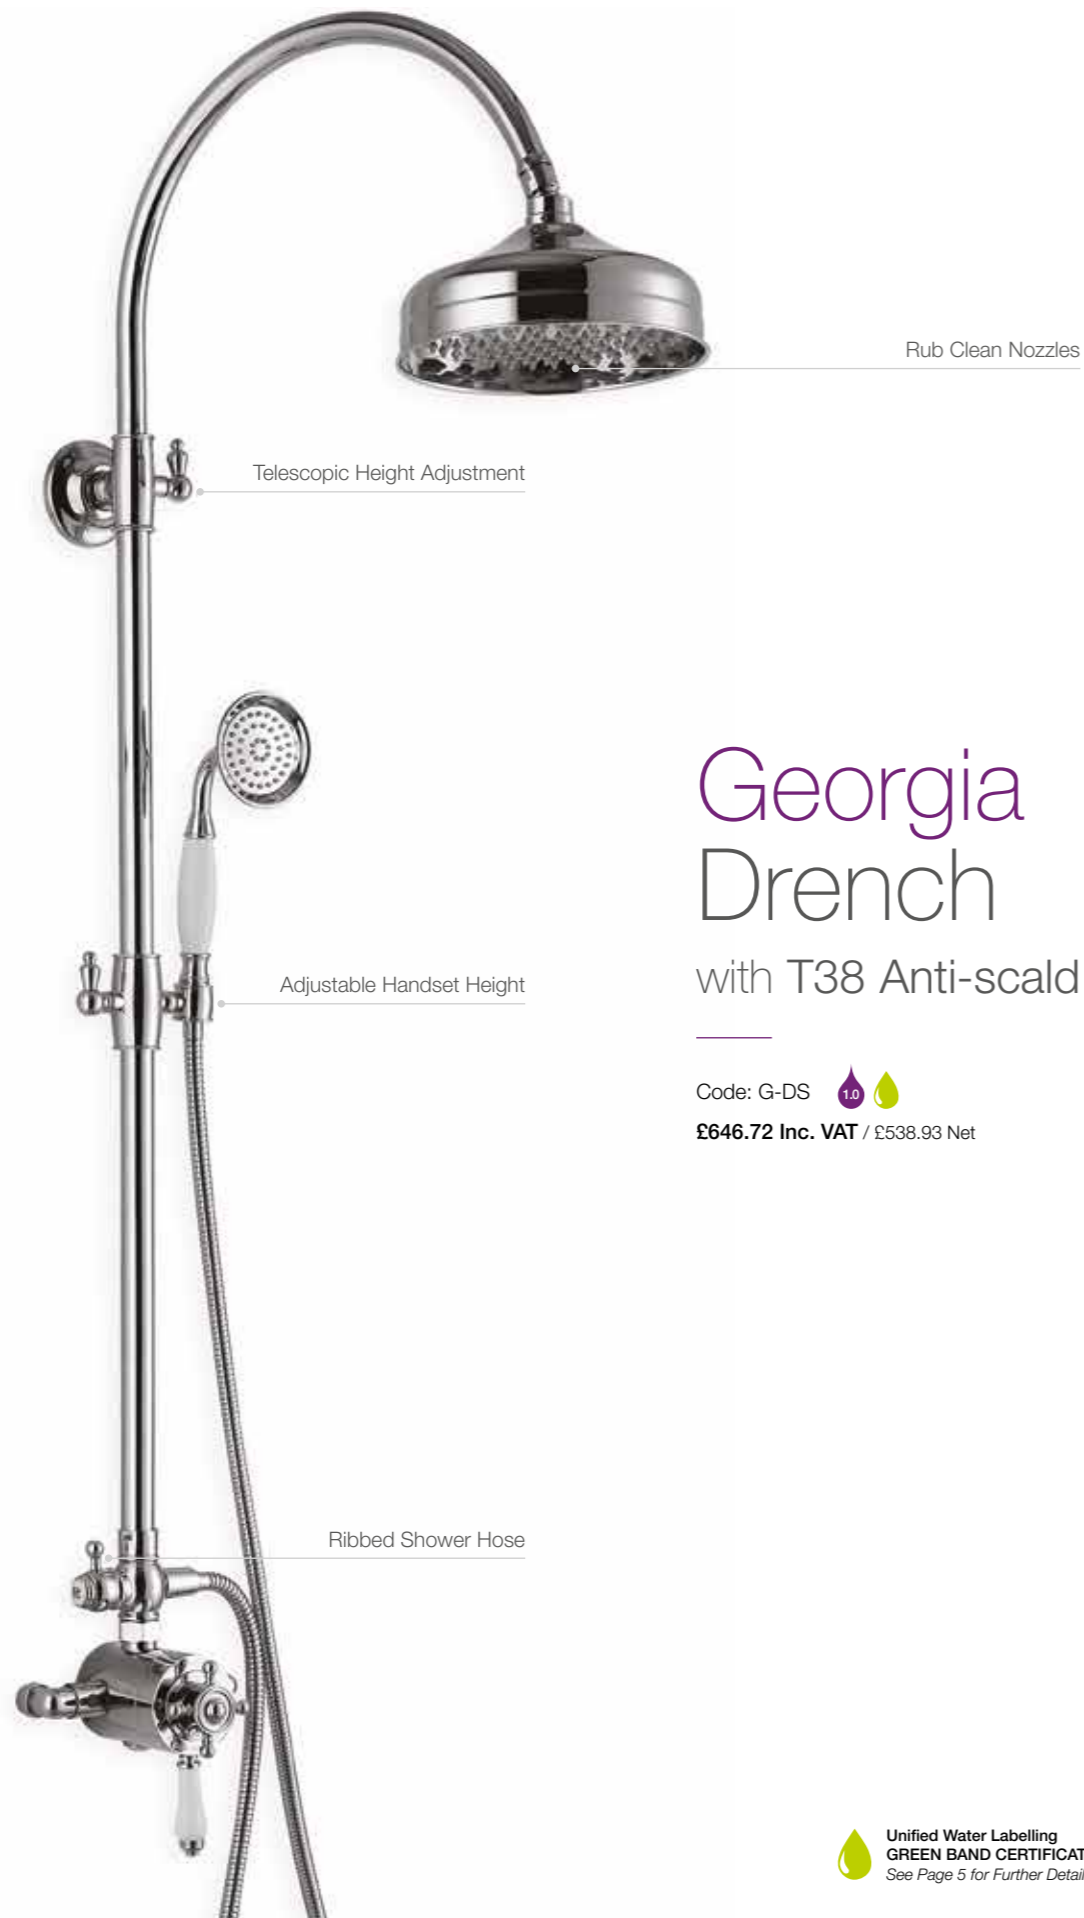

Georgia Drench

with T38 Anti-scald

Code: G-DS
£646.72 Inc. VAT / £538.93 Net

Unified Water Labelling
GREEN BAND CERTIFICATION
See Page 5 for Further Details