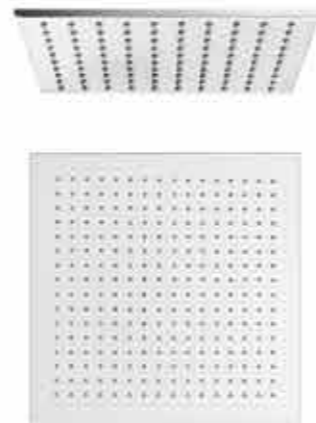

**Encore
Brass Showerhead 300mm**
Code: ES30
£250.34 Inc. VAT / £208.62 Net