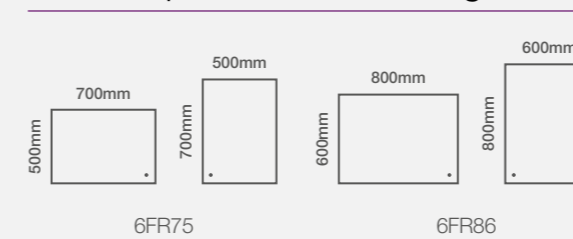

Features

- Energy efficient LED lighting
- Heated demister pad
- Infrared on/off sensor
- IP44 rated

Landscape or Portrait Fitting

Model Shown:
800 x 600mm

Frame

Size Options

Dimensions	Code	Price
700 x 500mm	6FR75	£320.95 Inc. VAT / £267.46 Net
800 x 600mm	6FR86	£353.05 Inc. VAT / £294.20 Net

Landscape or Portrait Fitting

Features

- Energy efficient LED lighting
- Heated demister pad
- Black aluminium frame
- Touch switch power control
- IP44 rated

Zest

Size Options

Dimensions	Code	Price
700 x 500mm	8ZES75	£288.86 Inc. VAT / £240.71 Net
800 x 600mm	8ZES86	£320.95 Inc. VAT / £267.46 Net