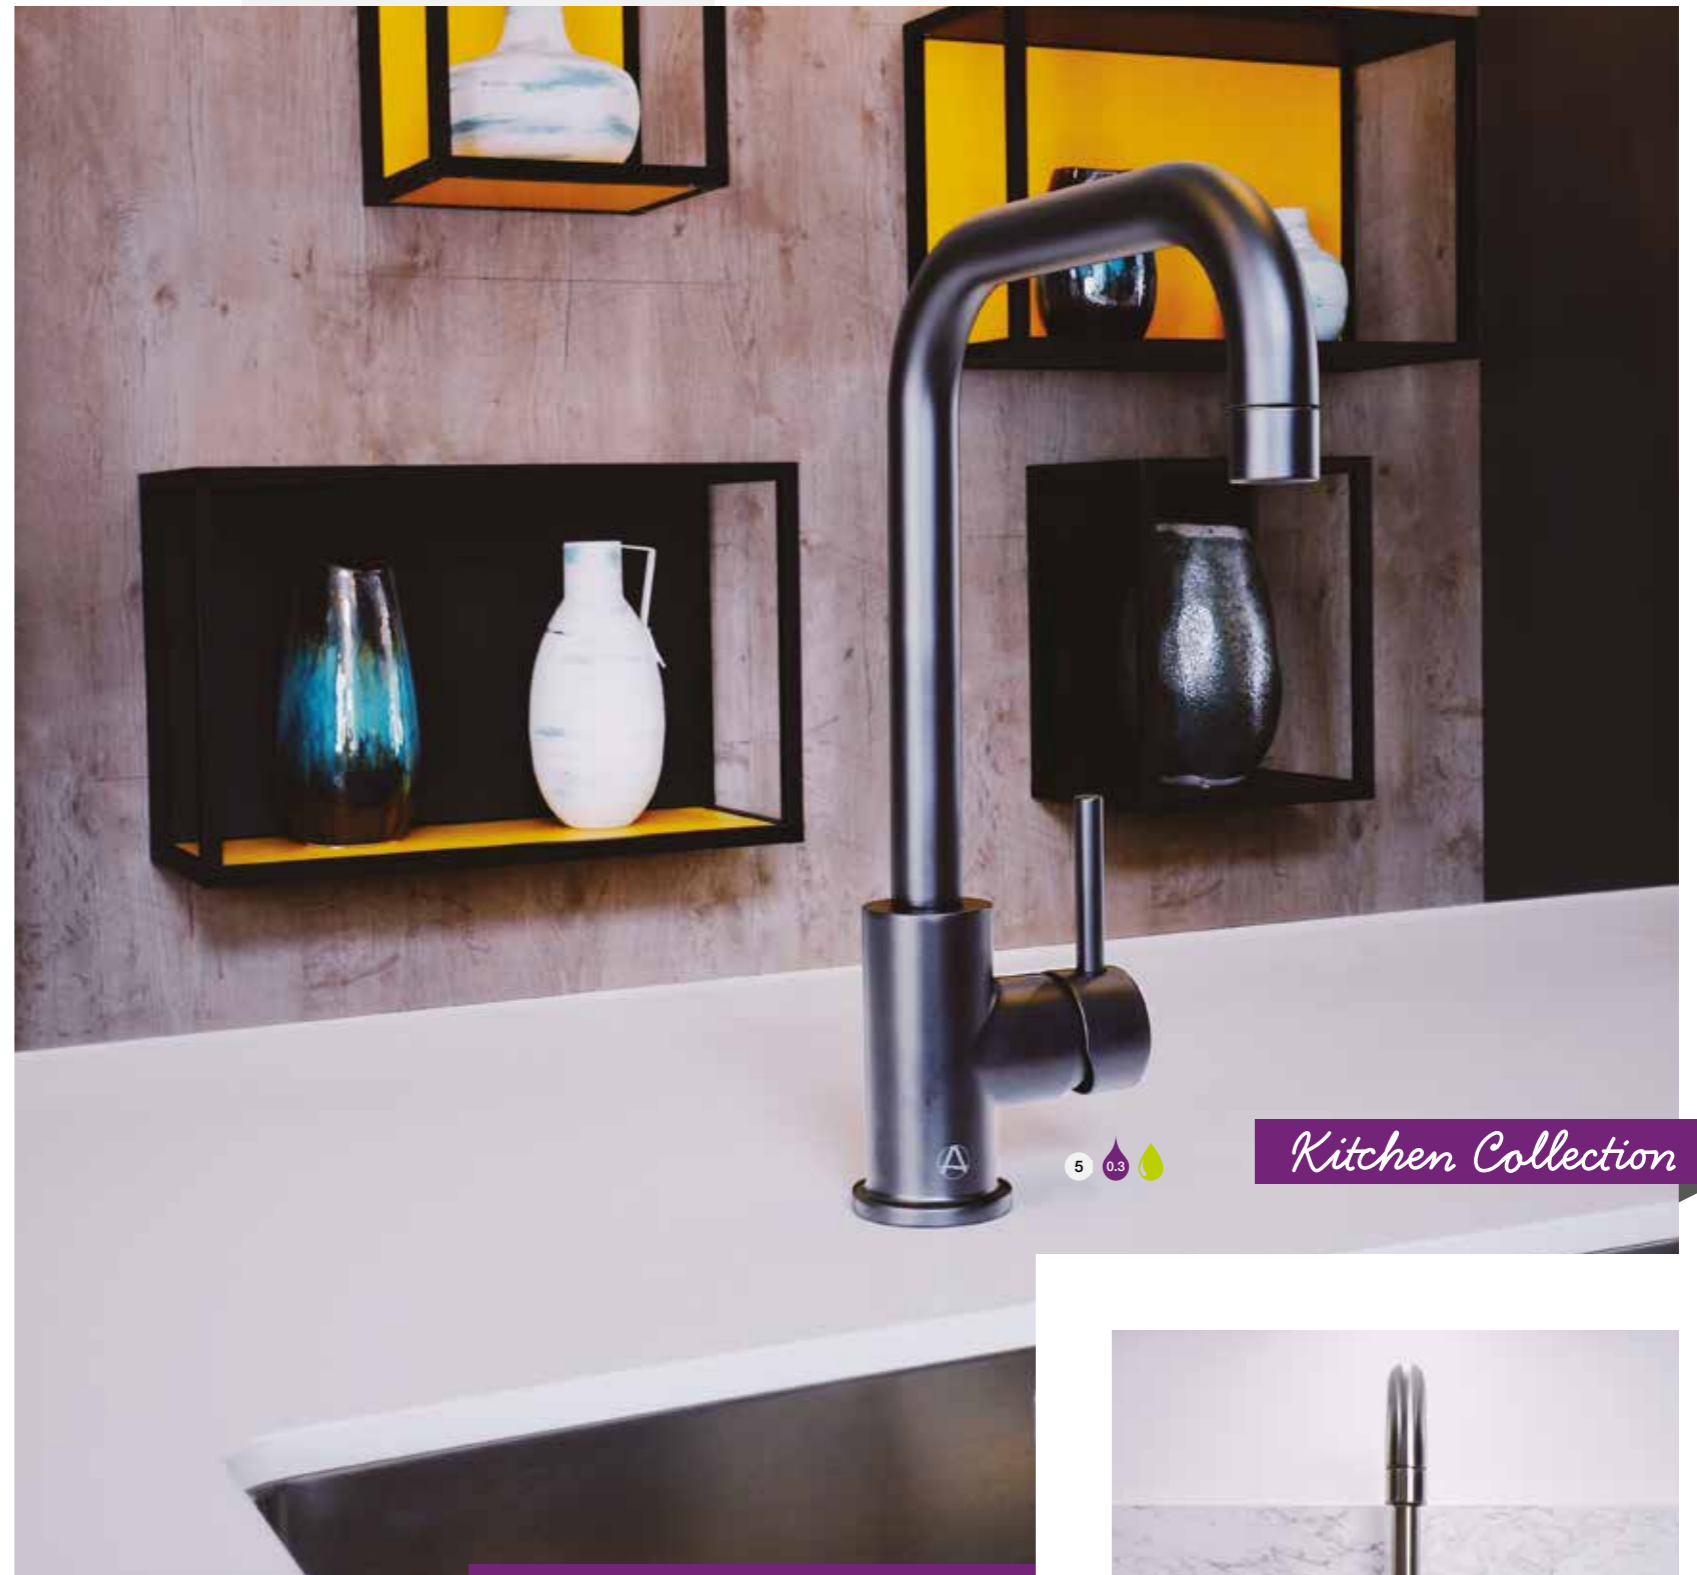

Cove - Stainless Steel Finish