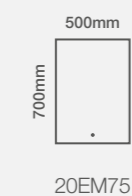

Portrait Fitting Only

20EM75

Storage Solution