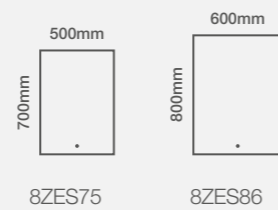

Portrait Fitting Only