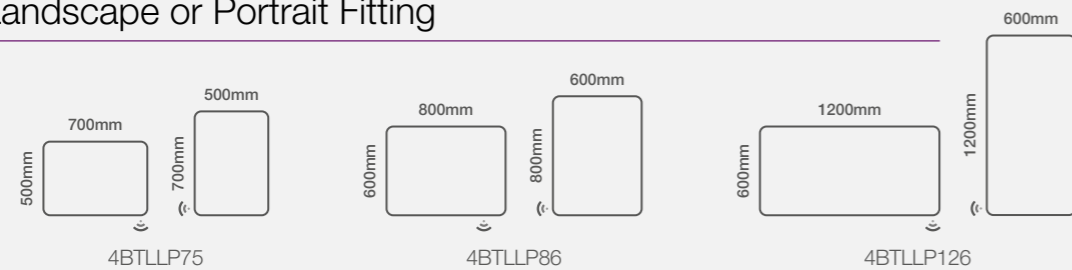

Landscape Fitting Only

Model Shown: 1400 x 600mm

Linea Live Plus ^{BT}

Size Options

Dimensions	Code	Price
700 x 500mm	4BTLLP75	£481.43 Inc. VAT / £401.19 Net
800 x 600mm	4BTLLP86	£513.52 Inc. VAT / £427.93 Net
1200 x 600mm	4BTLLP126	£687.75 Inc. VAT / £573.13 Net

Landscape or Portrait Fitting

Linea Mood Plus

Size Options

Dimensions	Code	Price
700 x 500mm	5LMP75	£353.05 Inc. VAT / £294.20 Net
800 x 600mm	5LMP86	£385.14 Inc. VAT / £320.95 Net

Features

- **Press and hold touch switch to adjust between cool and warm LED lighting**
- Energy efficient one piece LED lighting strip
- Aesthetically softer design
- Heated demister pad
- IP44 rated