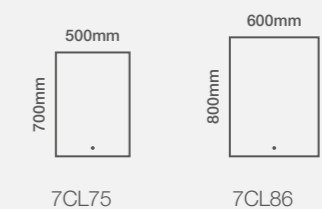

Portrait Fitting Only