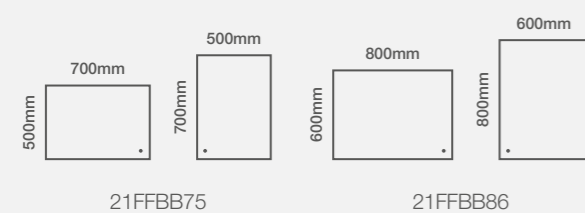

Fitting

Fuse Frame Brushed Brass

Size Options

Dimensions	Code	Price
700 x 500mm	21FFBB75	£538.97 Inc. VAT / £449.14 Net
800 x 600mm	21FFBB86	£589.28 Inc. VAT / £491.06 Net

Model Shown: 700 x 500mm

Landscape or Portrait Fitting