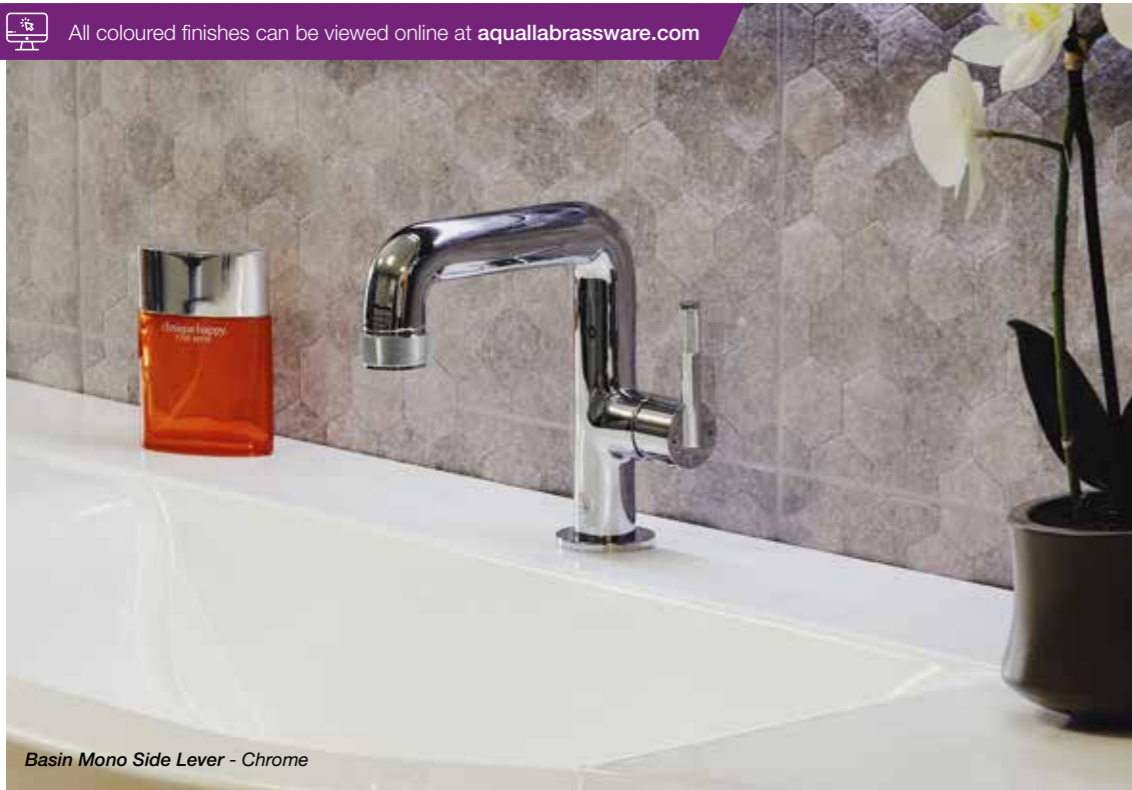

Kyloe Tap Collection

All coloured finishes can be viewed online at aquallabronze.com

Basin Mono Side Lever - Chrome