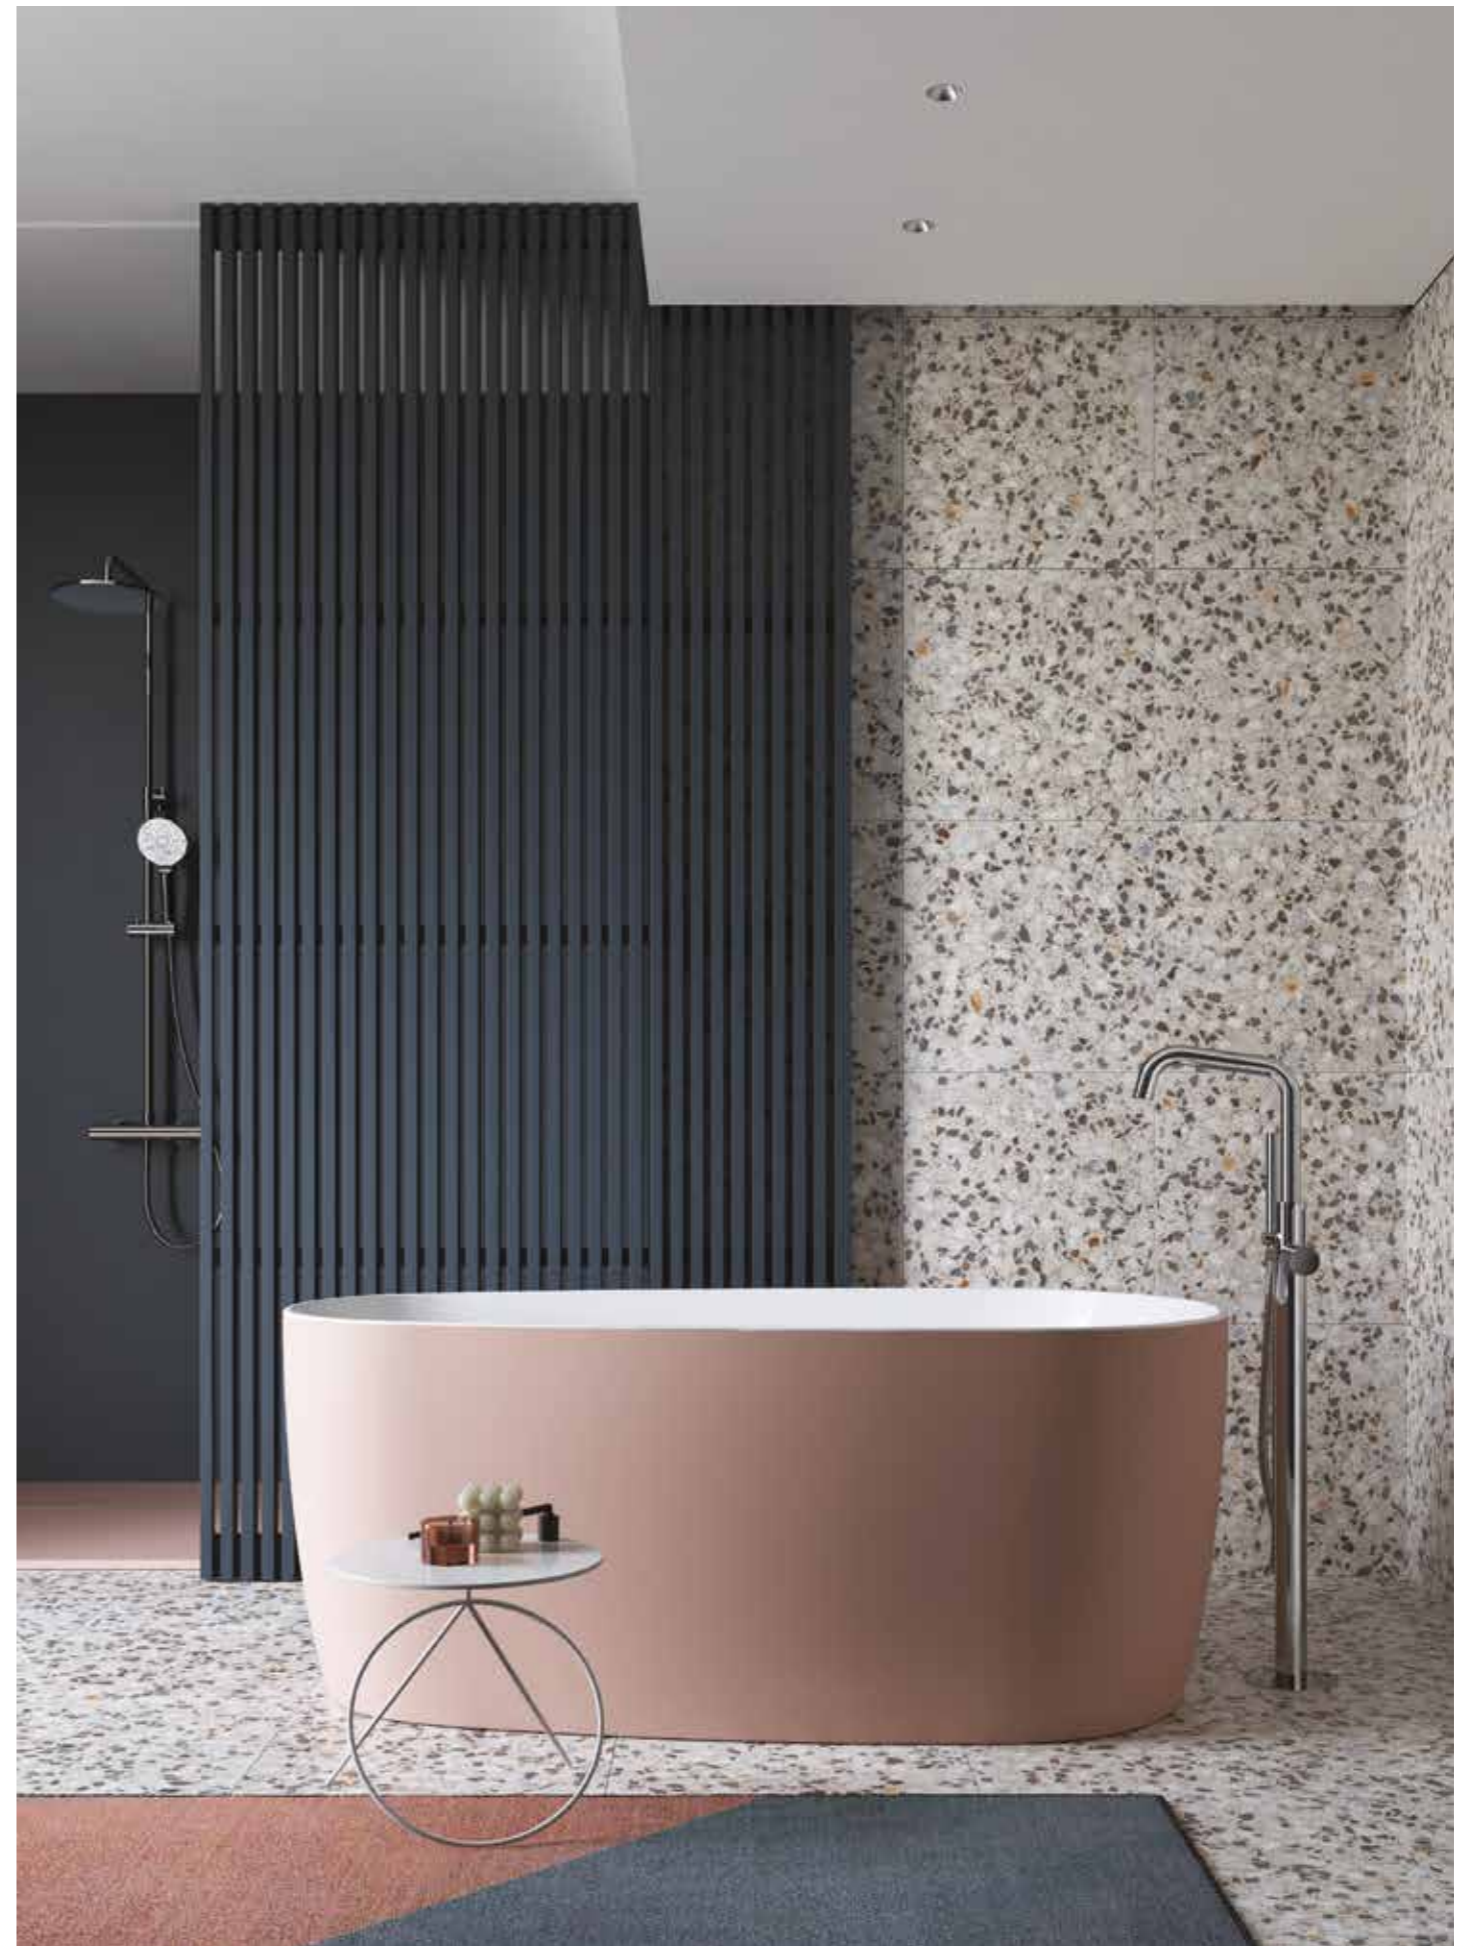

The Future of Bathing is Here

Visit adamsez.com to complete your bathroom with **Baths, Basins** and **Showertrays**, all of which work seamlessly with **Aqualla** products

Founded
1880

028 9081 7631
info@adamsez.com

adamsez.com

Luxury Bathroom Products