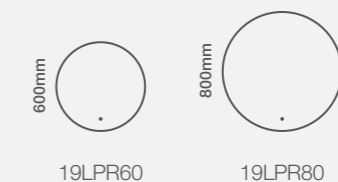

Linea Round Plus

Size Options

Dimensions	Code	Price
600mm Diameter	15LPR60	£366.80 Inc. VAT / £305.67 Net
800mm Diameter	15LPR80	£458.50 Inc. VAT / £382.08 Net

Features

- Energy efficient one piece LED lighting strip
- Heated demister pad
- Touch switch power control
- IP44 rated

Fitting

Linea Live Round Plus

Size Options

Dimensions	Code	Price
600mm Diameter	19LPR60	£496.71 Inc. VAT / £413.92 Net
800mm Diameter	19LPR80	£603.69 Inc. VAT / £503.08 Net

Features

- Energy efficient one piece LED lighting strip
- Heated demister pad
- Touch switch power control
- Bluetooth connectivity
- IP44 rated

Fitting