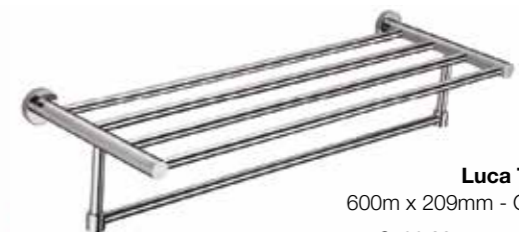

Luca Towel Rack
600m x 209mm - Code: L-TRA
£166.89 Inc. VAT / £139.08 Net