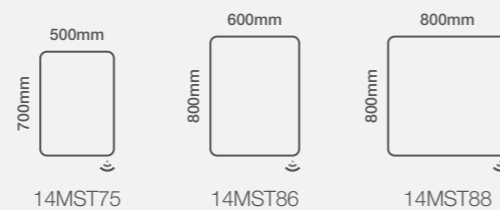

Portrait Fitting Only

Porto

Size Options

Dimensions	Code	Price
700 x 500mm	1P75	£353.05 Inc. VAT / £294.20 Net
800 x 600mm	1P86	£385.14 Inc. VAT / £320.95 Net