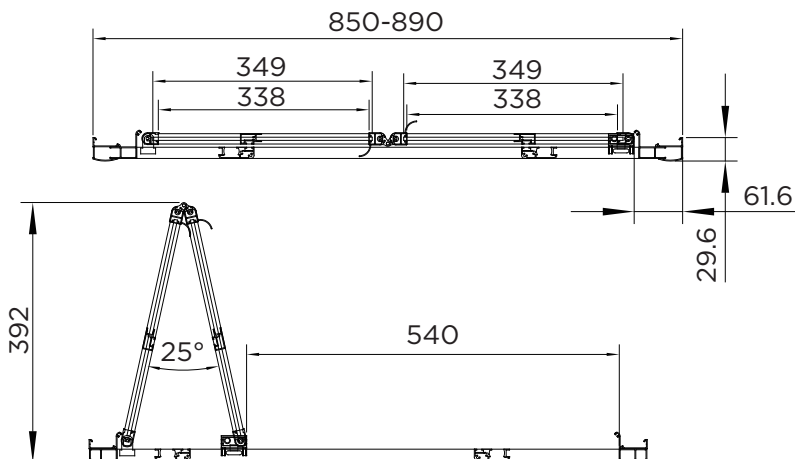

SPECIFICATION
venturi 6
BIFOLD DOOR

RANGE	VENTURI 6
PRODUCT	BIFOLD DOOR
CODE	AQ9317S
SIZE	900
PROFILE COLOUR	SILVER
GLASS THICKNESS	4mm
GLASS FINISH	CLEAR
GLASS TREATMENT	CLEAN & CLEAR™
HEIGHT	1900
ADJUSTMENT IN RECESS	850-890
ADJUSTMENT WITH SIDE PANEL	857-897
OPTIONAL SIDE PANEL	YES
APERTURE	540
GUARANTEE	LIFETIME
GLASS BS EN	EN12150-1T
CE	YES/EN14428
PROFILE MATERIAL	ALUMINUM/6463#
HANDLE MATERIAL	ALUMINUM-6463#
ROLLER MATERIAL	NYLON
QUICK RELEASE ROLLERS	NO
FIXED PANEL SIZE	349
MOVING PANEL SIZE	349
PRODUCT HAND	UNIVERSAL
PRODUCT WEIGHT	22.5KG
PACKAGED DIMENSIONS	1980x898x76
BARCODE	5031978044401

Optional Cover Strips available

*All shower enclosures carry a Lifetime Guarantee when fitted with an Aquadart shower tray, a 10 year Guarantee will be given when fitted with any other manufacturer's tray.

To register your Guarantee visit: www.aquadart.co.uk | Spare Parts available at: www.aprilaquadartspares.co.uk

All measurements in mm and are nominal