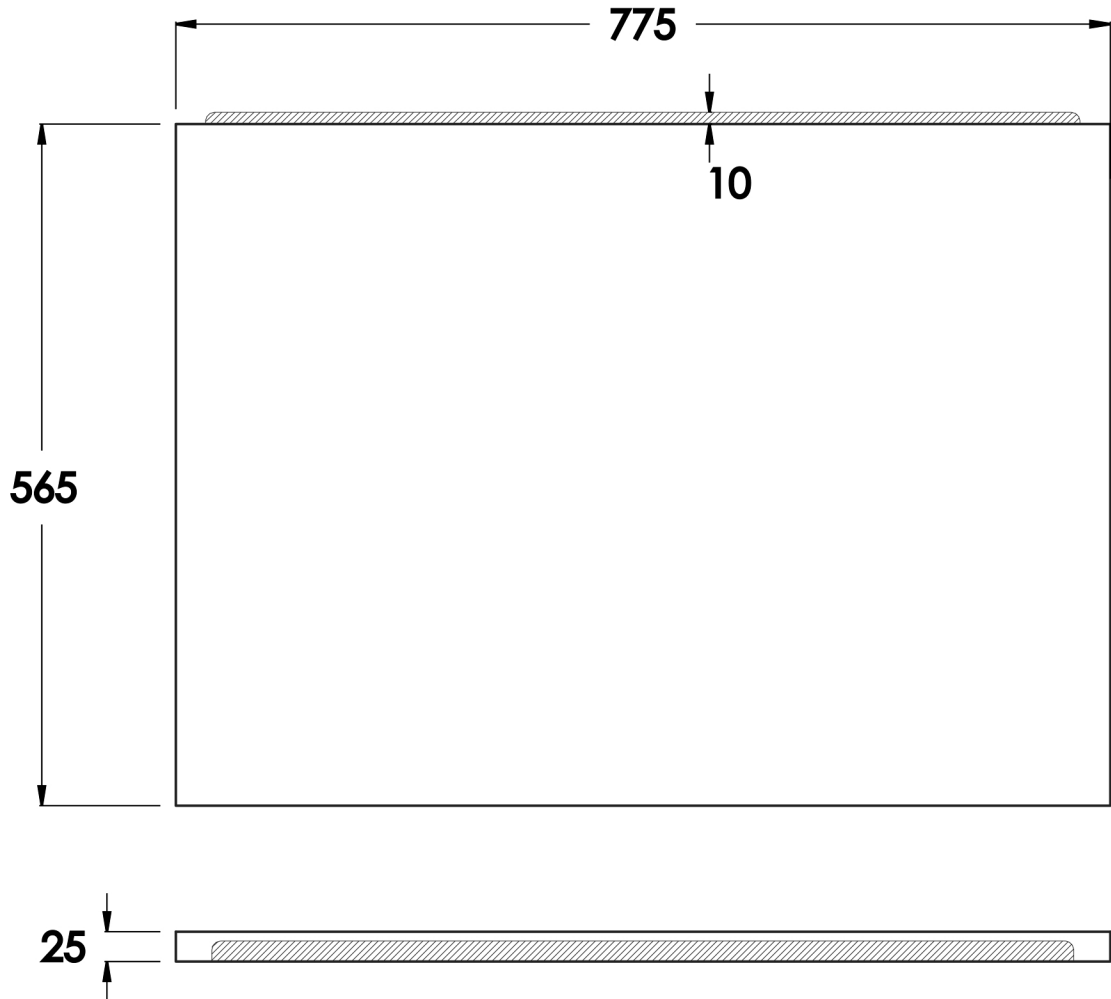

Lorenzo Series

800 x 560 Premium End Panel

tissino

Designed to Inspire
Made to Experience

tissino

T 0345 582 8000
E info@tissino.co.uk
W tissino.co.uk

2 Lyncastle Road
Appleton Thorn
Warrington WA4 4SN

We reserve the right to
change this information
without prior notice