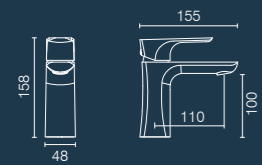

Flight Taps

Basin mixer with click waste
TR1061