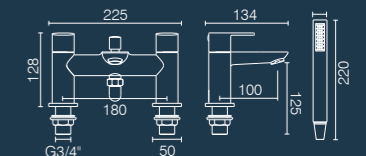

Bath shower mixer
TR1028