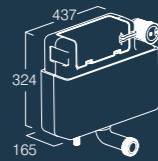

Niche corner basin  
DC14006

Dimension basin  
DC14008

Cisterns

In-Wall cistern  
TR9009

Comfort height concealed cistern  
TR9008

Torrent concealed cistern  
TR9001

Cascade concealed cistern  
TR9002

Wall Hung WC Frames