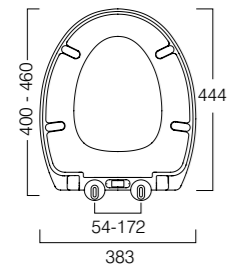

Soft Close Quick Release WC Seats

Elite WC seat

370(w) x 430(d)mm

Weight 3kg, fits most toilet suites, low profile styling, highly durable thermoset plastic for strength and longevity, adjustable hinges with **Secure-Fix QR** technology keep seat firmly in place, non-slip buffers, extremely hard wearing impact resistant surfaces

	Ex Vat	Inc Vat
8601WSC-SF	£70.50	£84.60

Zenith WC seat

380(w) x 453(d)mm

Weight 2.5kg, fits most toilet suites, highly durable thermoset plastic for strength and longevity, lift-off, quick release hinges for easy cleaning, extremely hard wearing impact resistant surfaces.

	Ex Vat	Inc Vat
8702WSC	£62.33	£74.80

Juno WC seat

380(w) x 450(d)mm

Weight 2.8kg, fits most toilet suites, highly durable thermoset plastic for strength and longevity, adjustable hinges with **Secure-Fix QR** technology keep seat firmly in place, extremely hard wearing impact resistant surfaces.

	Ex Vat	Inc Vat
8703WSC-SF	£62.33	£74.80

Neutron thermoset WC seat

Standard size replacement WC seat

376(w) x 452(d)mm

Highly durable thermoset plastic, dual button quick release for ease of cleaning, soft close hinges, top & under fixings, hard wearing, impact resistant, universal size, 5 year guarantee

	Ex Vat	Inc Vat
8901WSC-SF	£43.58	£52.30

Secure-Fix QR

Universe thermoset WC seat

Standard size replacement WC seat

380(w) x 445(d)mm

Highly durable thermoset plastic, single button quick release for ease of cleaning, soft close hinges, top & under fixings, hard wearing, impact resistant, universal size, 5 year guarantee

	Ex Vat	Inc Vat
DC4001	£32.08	£38.50

Soft Close WC Seats

Infinity heavy duty WC seat

375(w) x 445(d)mm