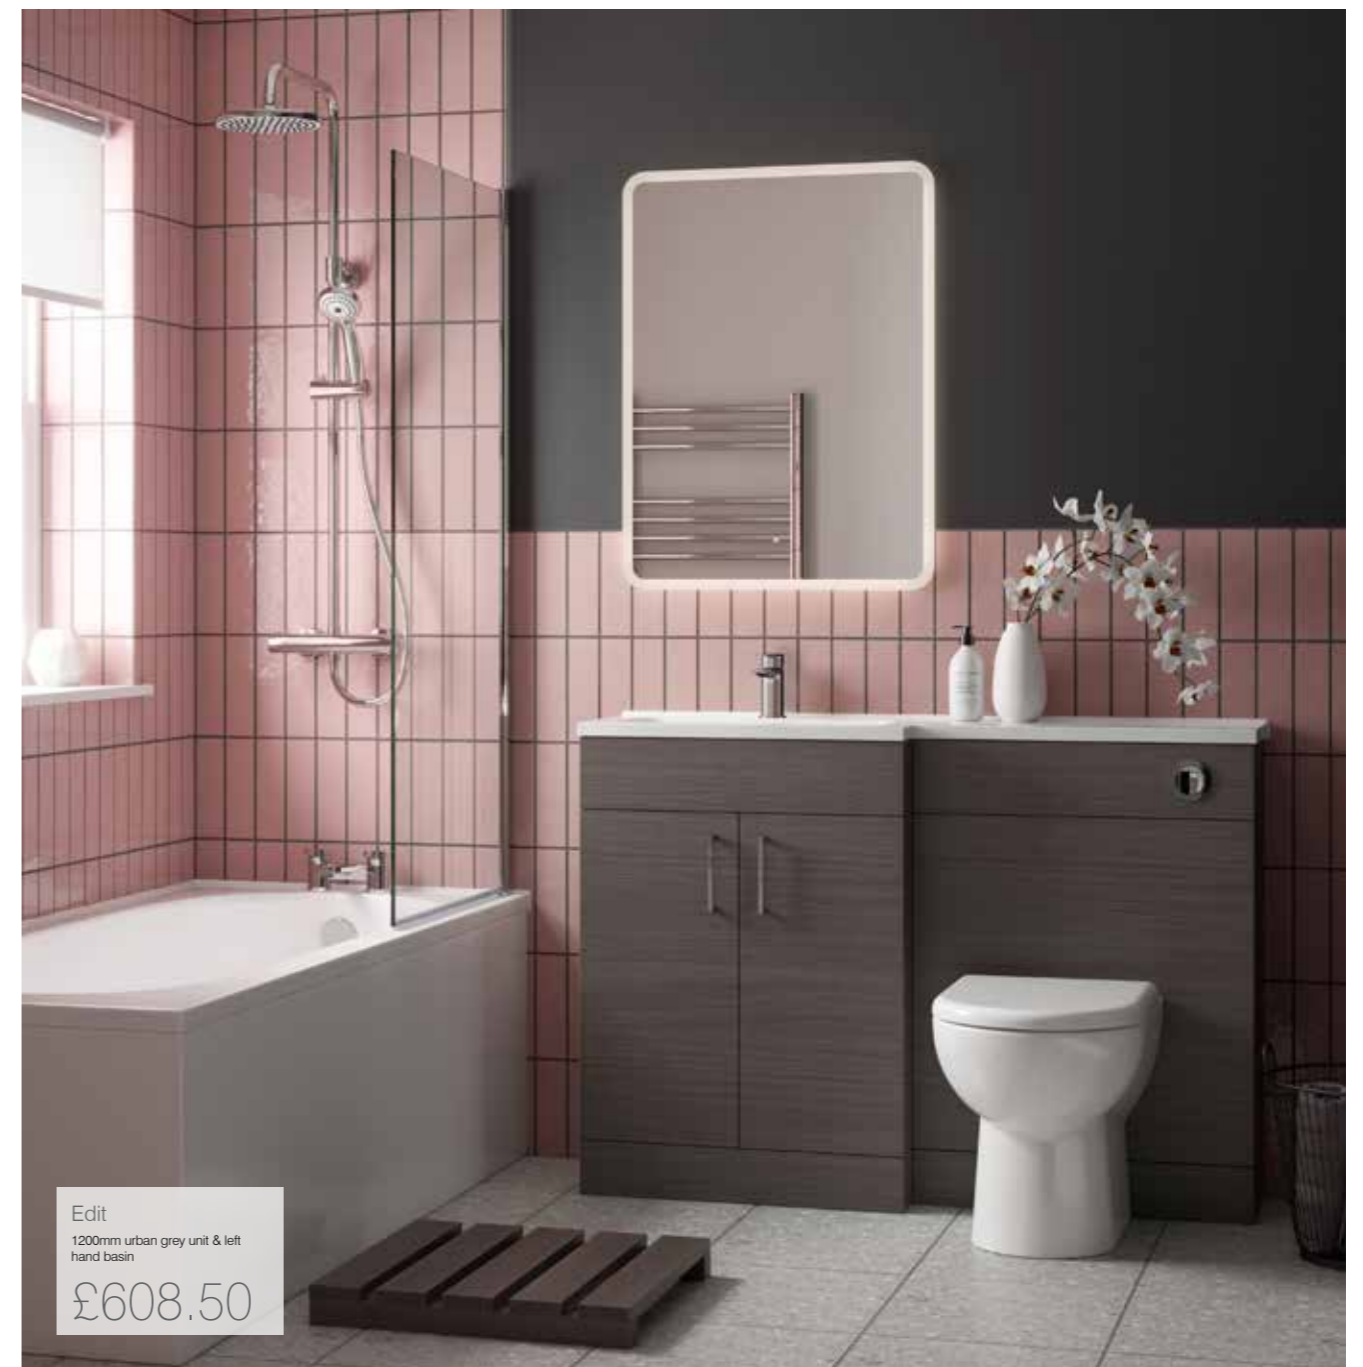

Ex Vat	Inc Vat
600 Basin Unit DC12040	£232.50	£279.00
600 Back to Wall Unit DC12041	£179.17	£215.00
600 Basin Unit DC12046	£232.50	£279.00
600 Back to Wall Unit DC12047	£179.17	£215.00
Left Basin DC12034	£145.00	£174.00
Right Basin DC12035	£145.00	£174.00
Total	£556.67	£668.00

	Ex Vat	Inc Vat
500 Basin Unit DC12038	£198.33	£238.00
500 Back to Wall Unit DC12039	£135.83	£163.00
Left Basin DC12030	£125.83	£151.00
Right Basin DC12031	£125.83	£151.00
Total	£459.99	£552.00

	Ex Vat	Inc Vat
600 Basin Unit DC12042	£212.50	£255.00
500 Back to Wall Unit DC12039	£135.83	£163.00
Left Basin DC12032	£135.83	£163.00
Right Basin DC12033	£135.83	£163.00
Total	£484.16	£581.00

	Ex Vat	Inc Vat
600 Basin Unit DC12042	£212.50	£255.00
600 Back to Wall Unit DC12043	£149.58	£179.50
Left Basin DC12034	£145.00	£174.00
Right Basin DC12035	£145.00	£174.00
Total	£507.08	£608.50