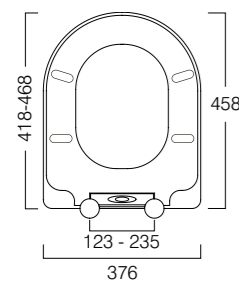

### Define D-shape WC seat

376(w) x 458(d)mm

Weight 2.5kg, wrap around design, highly durable thermoset plastic for strength and longevity, extremely hard wearing impact resistant surfaces.

	Ex Vat	Inc Vat
8704WSC	£62.33	£74.80