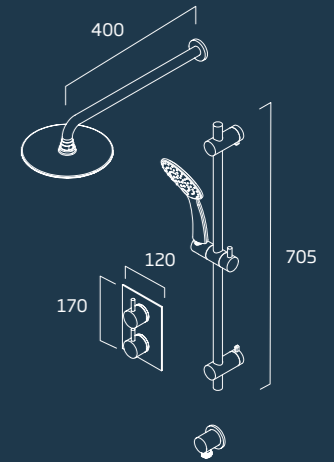

Chorus Taps

Regatta Taps

Flight Taps

Joy Taps

Quote Taps

Showers

Joy
TR3011