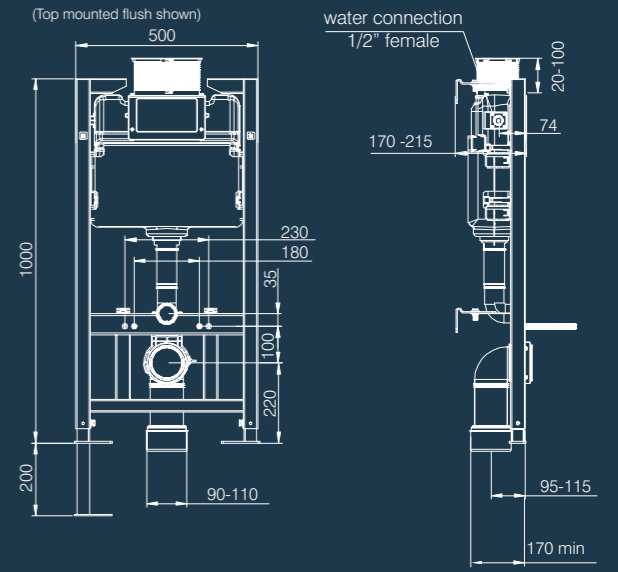

1.0m wall hung WC frame
TR9015