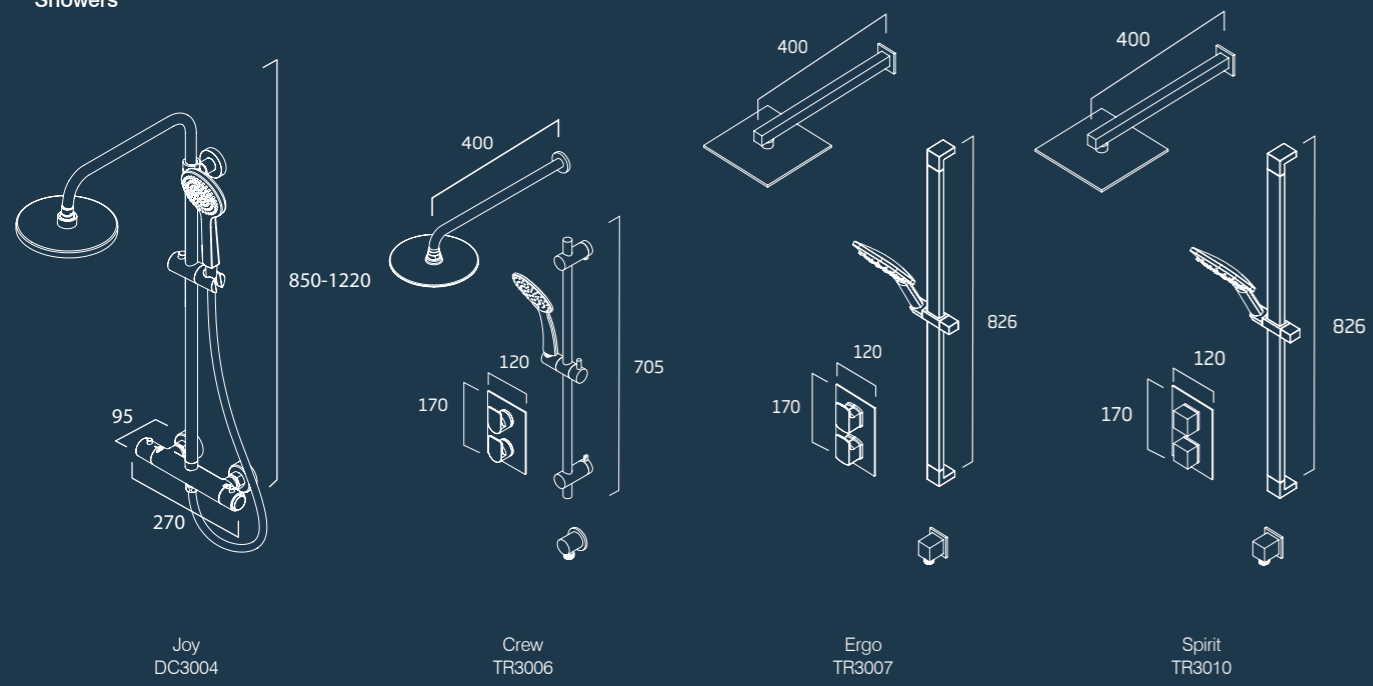

Showers

Bathroom Essentials