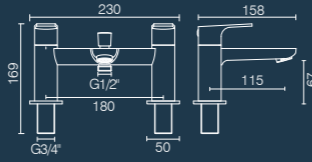

Bath shower mixer
DC1006