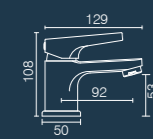

Quote Taps

Basin mixer without click waste
DC1001