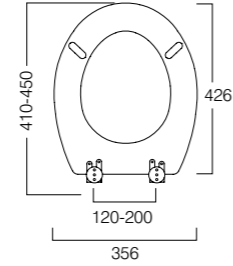

### Define D-shape WC seat

376(w) x 458(d)mm

Weight 2.5kg, wrap around design, highly durable thermoset plastic for strength and longevity, extremely hard wearing impact resistant surfaces.

	Ex Vat	Inc Vat
8704WSC	£62.33	£74.80