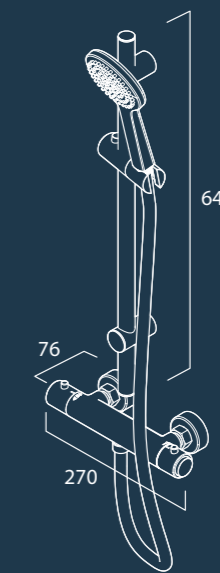

Bath shower mixer  
DC1003

**Showers**

Awake  
TR3002

Marine  
TR3003

Arctic  
TR3005

Harbour  
TR3004

Joy Single Function  
DC3001

Joy Dual Function  
DC3002