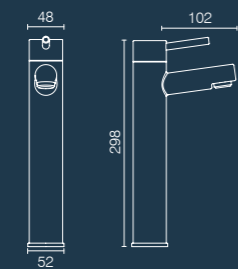

Mini basin mixer without click waste
TR1016