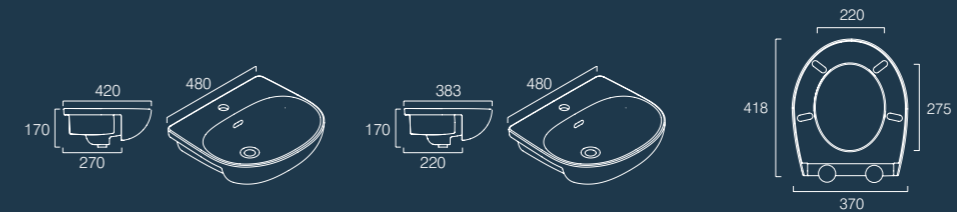

**Archetype Sanitaryware**

Comfort height close coupled WC  
DC14034/DC14035

Standard height close coupled WC  
DC14033/DC14035

Comfort height back to wall WC  
DC14027

Back to wall WC  
DC14026

Standard depth semi-countertop basin  
DC14029