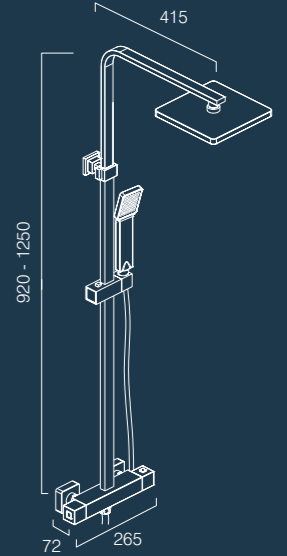

Bath shower mixer  
DC1003

**Showers**

Awake  
TR3002

Marine  
TR3003

Arctic  
TR3005

Harbour  
TR3004

Joy Single Function  
DC3001

Joy Dual Function  
DC3002