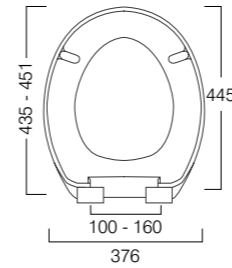

Infinity heavy duty WC seat

375(w) x 445(d)mm

Weight: 2.4kg. A heavy duty sandwich seat which fits most standard shaped toilet suites and is available with either chrome plated soft close hinges or standard close stainless steel hinged options. Extremely hard wearing impact resistant surfaces.

	Ex Vat	Inc Vat
8401WSC	£58.00	£69.60

Curve WC seat

380(w) x 445(d)mm

Weight 2.4kg, contemporary wrap over lid design, highly durable thermoset plastic for strength and longevity, extremely hard wearing impact resistant surfaces.

	Ex Vat	Inc Vat
8402WSC	£58.00	£69.60