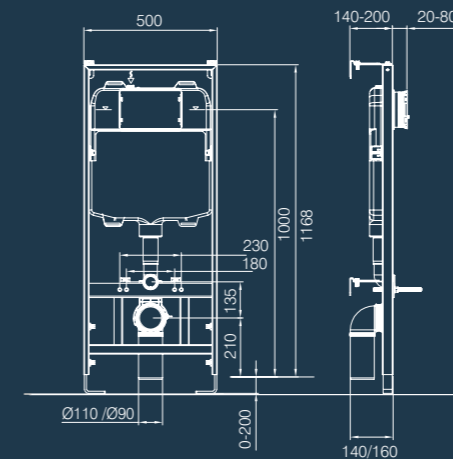

Min wall cladding = 20mm

For installations where the waste pipework runs straight out of the back of the WC, a minimum depth of 110mm can be achieved by attaching the angled brackets directly to the frame