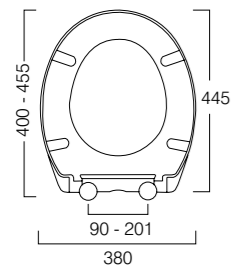

Universe thermoset WC seat

Standard size replacement WC seat

380(w) x 445(d)mm

Highly durable thermoset plastic, single button quick release for ease of cleaning, soft close hinges, top & under fixings, hard wearing, impact resistant, universal size, 5 year guarantee

	Ex Vat	Inc Vat
DC4001	£32.08	£38.50