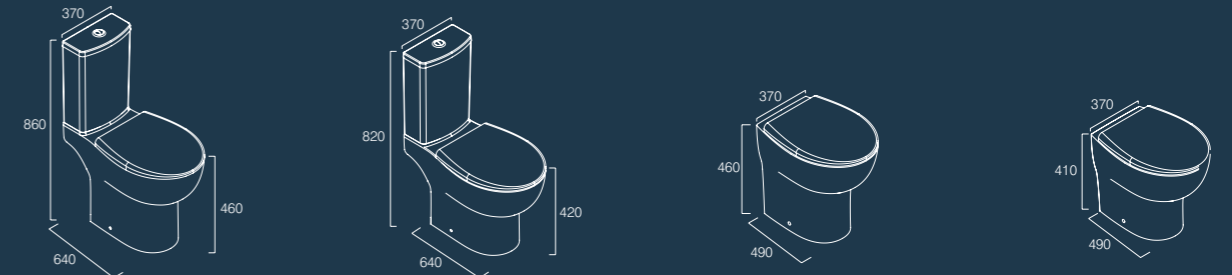

Archetype Sanitaryware

Comfort height close coupled WC
DC14034/DC14035

Standard height close coupled WC
DC14033/DC14035

Comfort height back to wall WC
DC14027

Back to wall WC
DC14026