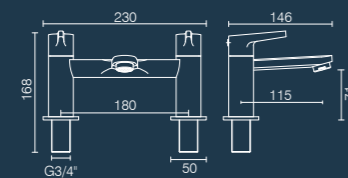

Quote Taps

Bath filler
DC1002