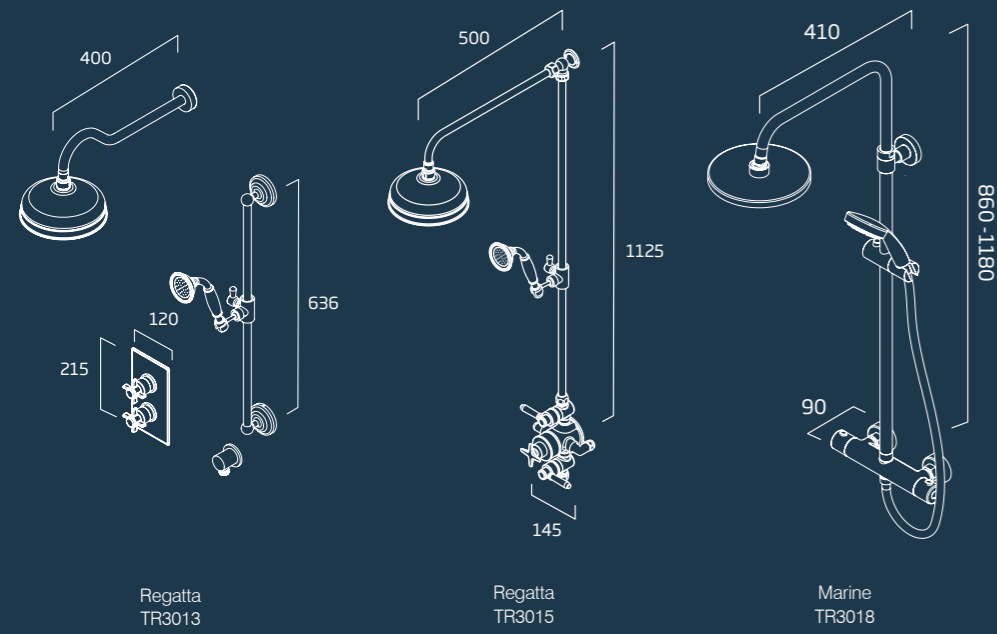

Showers

Bathroom Essentials