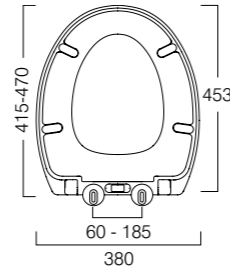

Juno WC seat

380(w) x 450(d)mm

Weight 2.8kg, fits most toilet suites, highly durable thermoset plastic for strength and longevity, adjustable hinges with **Secure-Fix QR** technology keep seat firmly in place, extremely hard wearing impact resistant surfaces.

	Ex Vat	Inc Vat
8703WSC-SF	£62.33	£74.80