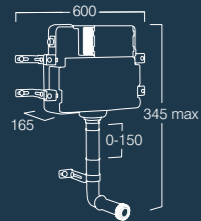

Cisterns

In-Wall cistern
TR9009