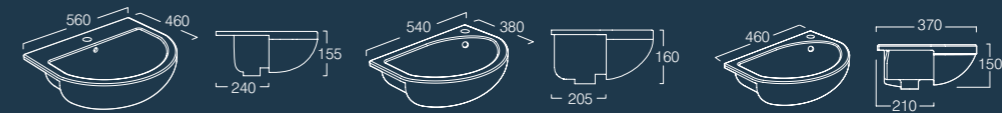

560mm semi-countertop basin
M3SCBAS

540mm slim depth semi-countertop basin
M2SCBAS

460mm slim depth semi-countertop basin
M2SCBAS46