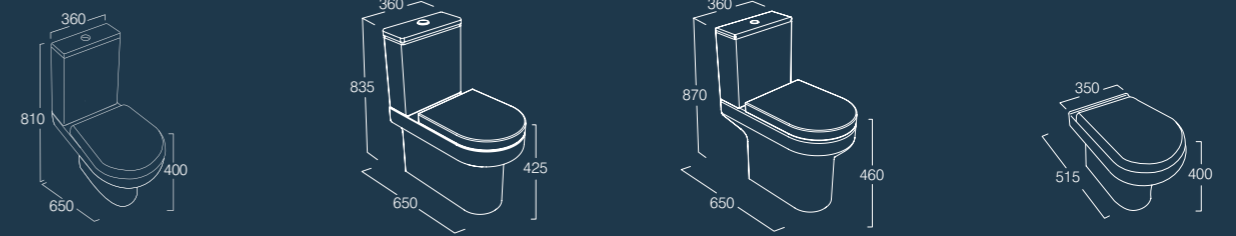

Debut Sanitaryware

Standard close coupled WC
DCCPAN/DCCTNK

Fully enclosed close coupled WC
DFFPAN/DCCTNK

Comfort height close coupled WC
DCHPAN/DCCTNK

Back to wall WC
DBWPAN