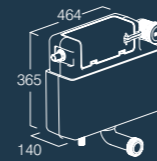

Niche corner basin  
DC14006

Dimension basin  
DC14008

Cisterns

In-Wall cistern  
TR9009

Comfort height concealed cistern  
TR9008

Torrent concealed cistern  
TR9001

Cascade concealed cistern  
TR9002

Wall Hung WC Frames