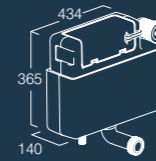

Niche corner basin  
DC14006

Dimension basin  
DC14008

Cisterns

In-Wall cistern  
TR9009

Comfort height concealed cistern  
TR9008

Torrent concealed cistern  
TR9001

Cascade concealed cistern  
TR9002

Wall Hung WC Frames