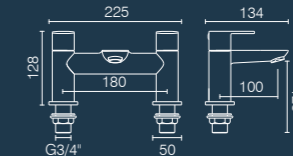

1.17m wall hung WC frame  
TR9006

\* Depending on bracket combination used

0.4m WC/bidet frame  
TR9018

Crew Taps

Basin mixer with click waste  
TR1025

Mini basin mixer with click waste  
TR1026

Bath filler  
TR1027