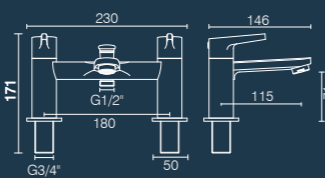

Bath shower mixer  
DC1003

**Showers**

Awake  
TR3002

Marine  
TR3003

Arctic  
TR3005

Harbour  
TR3004

Joy Single Function  
DC3001

Joy Dual Function  
DC3002