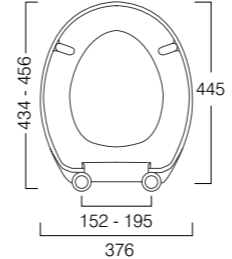

Infinity heavy duty WC seat

375(w) x 445(d)mm

Weight: 2.4kg. A heavy duty sandwich seat which fits most standard shaped toilet suites and is available with either chrome plated soft close hinges or standard close stainless steel hinged options. Extremely hard wearing impact resistant surfaces.

	Ex Vat	Inc Vat
8401WS	£47.08	£56.50

Crescent thermoset WC seat

Standard size replacement WC seat

372(w) x 458(d)mm

Highly durable thermoset plastic, adjustable stainless steel hinges, hard wearing, impact resistant, universal size, 5 year guarantee

	Ex Vat	Inc Vat
9001WS	£26.42	£31.70