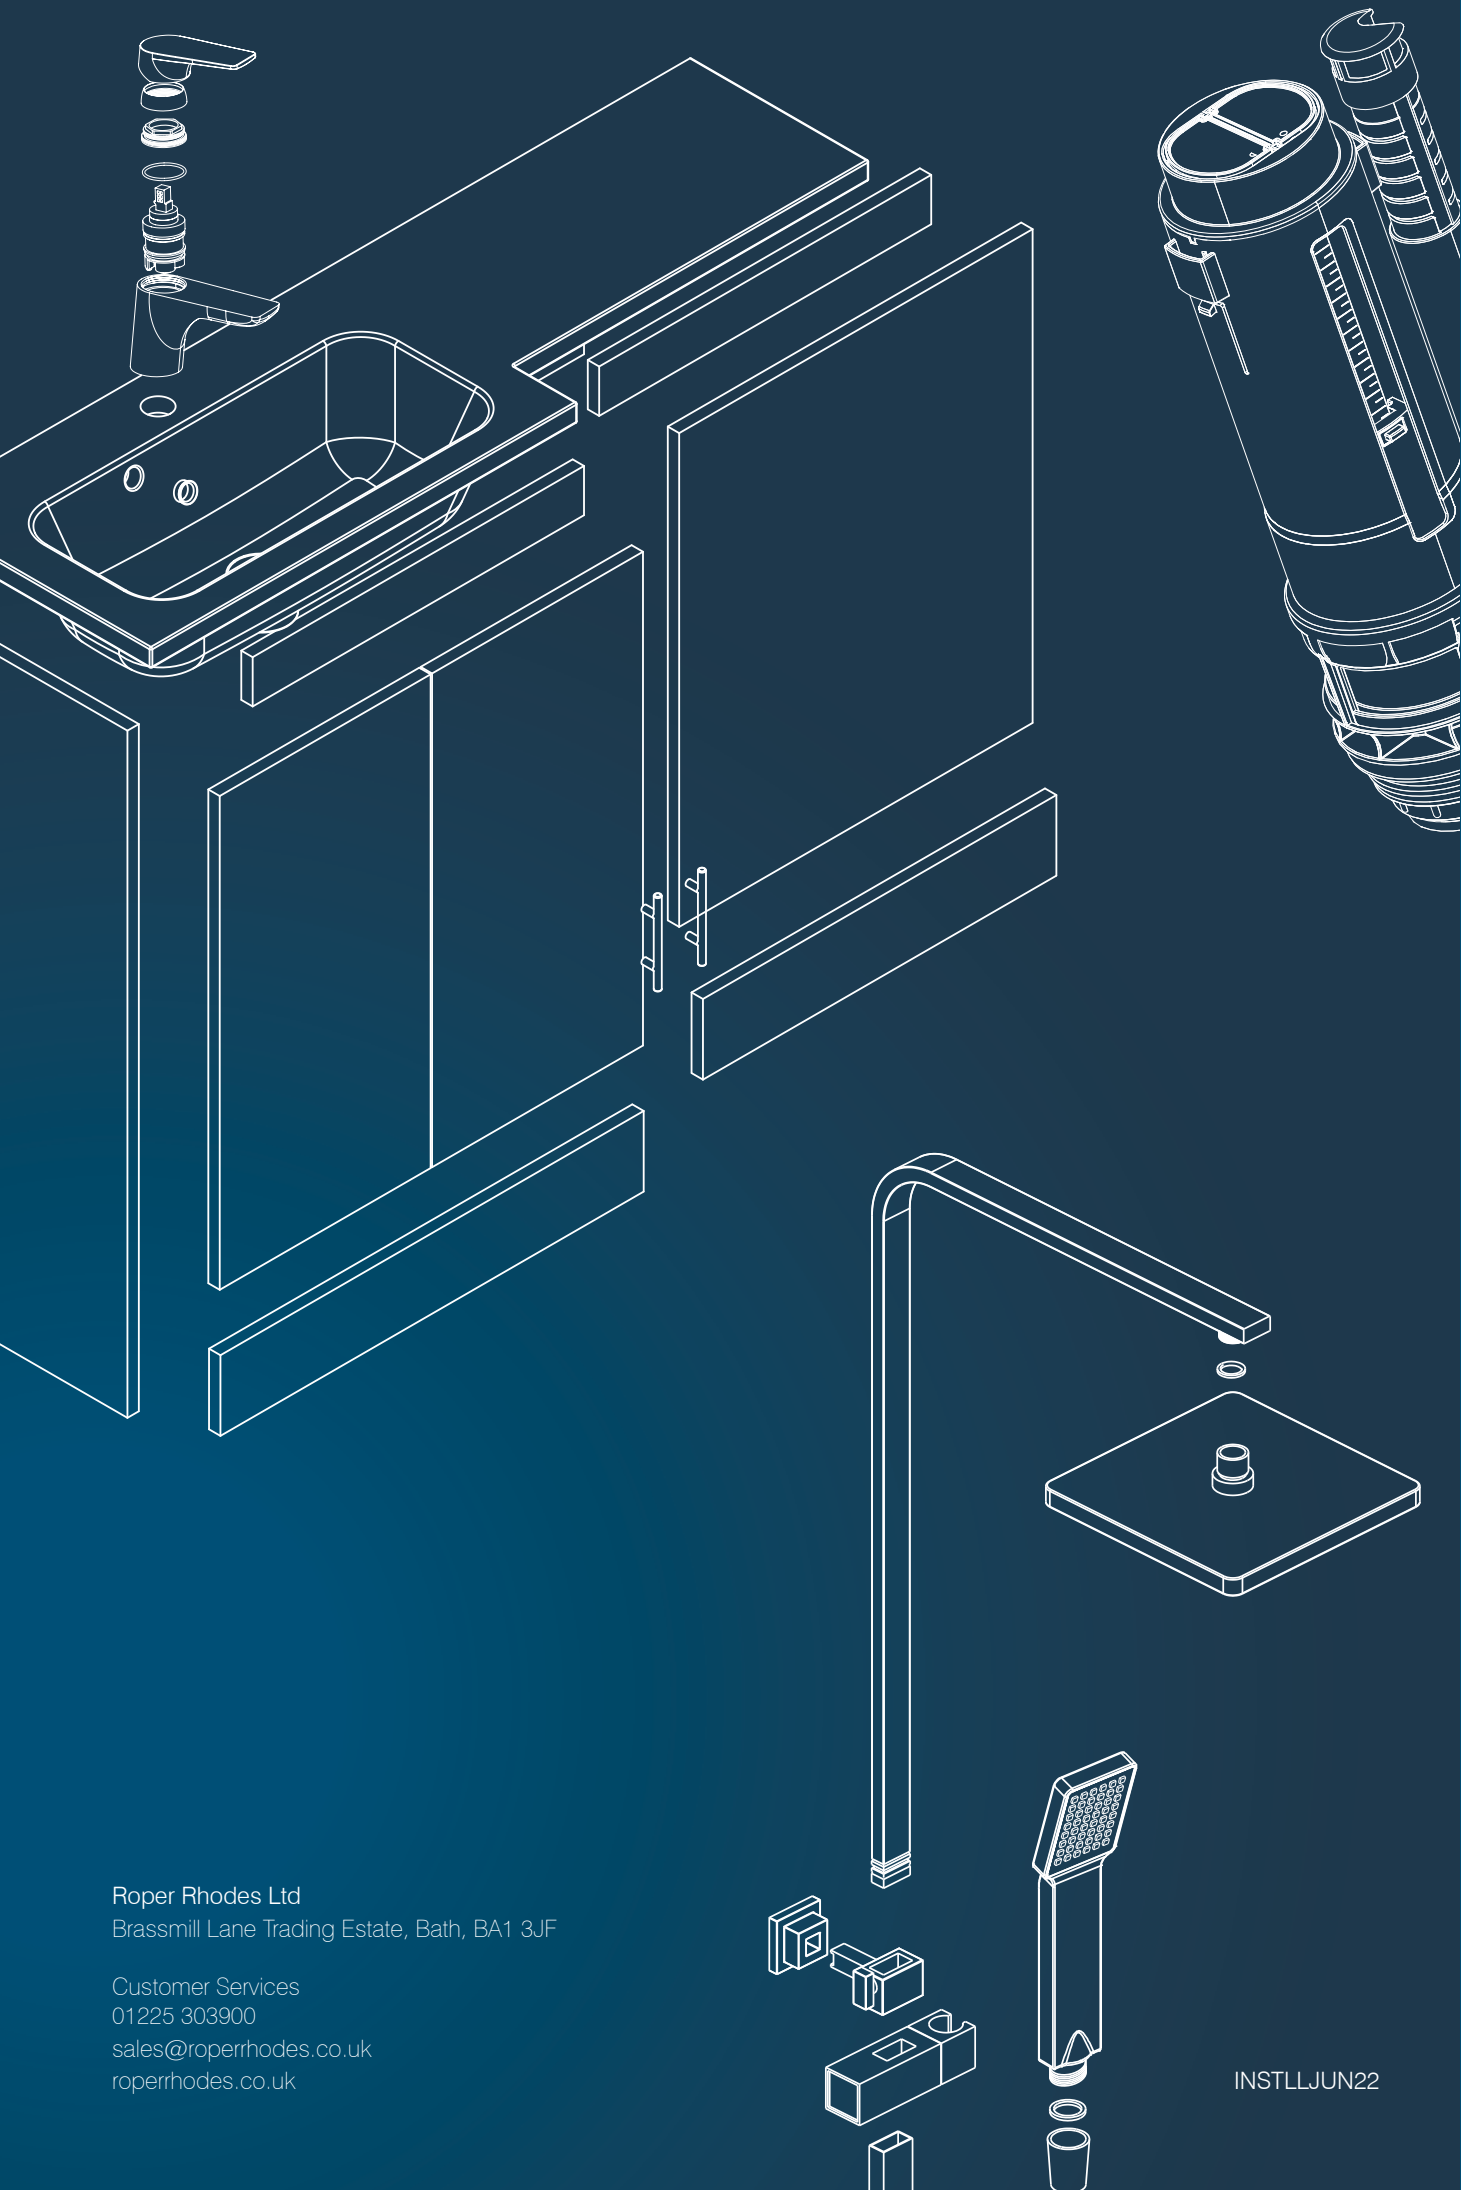

Joy Single Function Push Button  
DC3003

Joy  
TR3011

Showers

Bathroom Essentials

Roper Rhodes Ltd  
Brassmill Lane Trading Estate, Bath, BA1 3JF

Customer Services  
01225 303900  
sales@roperrhodes.co.uk  
roperrhodes.co.uk