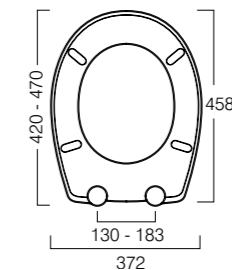

Soft Close Quick Release WC Seats

Elite WC seat

370(w) x 430(d)mm

Weight 3kg, fits most toilet suites, low profile styling, highly durable thermoset plastic for strength and longevity, adjustable hinges with **Secure-Fix QR** technology keep seat firmly in place, non-slip buffers, extremely hard wearing impact resistant surfaces

	Ex Vat	Inc Vat
8601WSC-SF	£70.50	£84.60

Zenith WC seat

380(w) x 453(d)mm

Weight 2.5kg, fits most toilet suites, highly durable thermoset plastic for strength and longevity, lift-off, quick release hinges for easy cleaning, extremely hard wearing impact resistant surfaces.

	Ex Vat	Inc Vat
8702WSC	£62.33	£74.80

Juno WC seat

380(w) x 450(d)mm

Weight 2.8kg, fits most toilet suites, highly durable thermoset plastic for strength and longevity, adjustable hinges with **Secure-Fix QR** technology keep seat firmly in place, extremely hard wearing impact resistant surfaces.

	Ex Vat	Inc Vat
8703WSC-SF	£62.33	£74.80

Neutron thermoset WC seat

Standard size replacement WC seat

376(w) x 452(d)mm

Highly durable thermoset plastic, dual button quick release for ease of cleaning, soft close hinges, top & under fixings, hard wearing, impact resistant, universal size, 5 year guarantee

	Ex Vat	Inc Vat
8901WSC-SF	£43.58	£52.30

Secure-Fix QR

Universe thermoset WC seat

Standard size replacement WC seat

380(w) x 445(d)mm

Highly durable thermoset plastic, single button quick release for ease of cleaning, soft close hinges, top & under fixings, hard wearing, impact resistant, universal size, 5 year guarantee

	Ex Vat	Inc Vat
DC4001	£32.08	£38.50

Soft Close WC Seats

Infinity heavy duty WC seat

375(w) x 445(d)mm