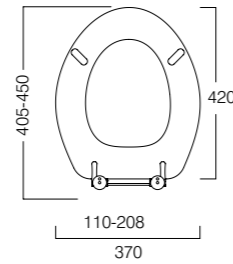

### Axis WC seat

370(w) x 420(d)mm

Highly durable moulded wood with polyurethane high gloss painted finish, adjustable chrome plated brass bar hinge, universal size, 10 year guarantee

	Ex Vat	Inc Vat
8065WH	£76.58	£91.90