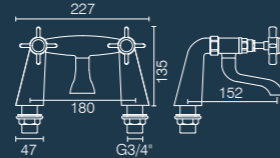

Bath filler
TR1057