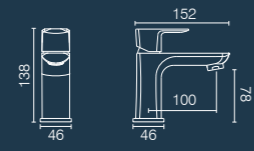

Bath filler  
TR1057

Bath shower mixer  
TR1058

**Flight Taps**

Basin mixer with click waste  
TR1061

Mini basin mixer with click waste  
TR1053

Bath filler  
TR1054

Bath shower mixer  
TR1055

**Joy Taps**