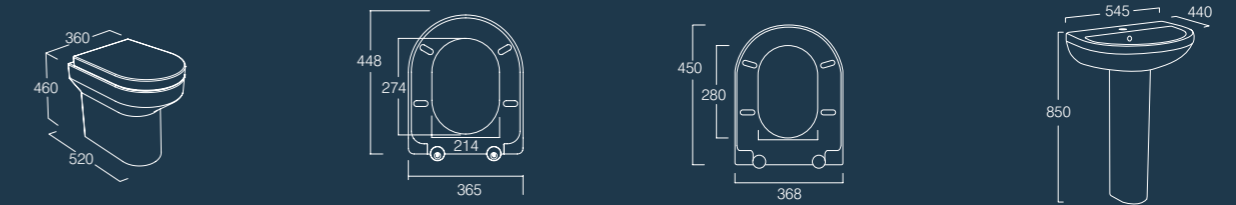

Comfort height back to wall WC
DCBWPAN

Soft close thermostat WC seat
DSCTS2

Slim soft close WC seat
RASCTS

540mm basin & pedestal
DPB54/DPED