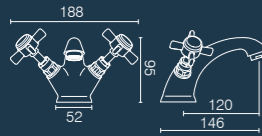

Regatta Taps

Basin mixer with click waste
TR1056