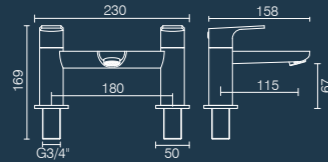

Bath filler
DC1005