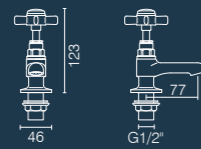

Basin taps
TR1059