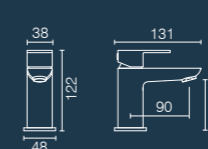

1.17m wall hung WC frame  
TR9006

\* Depending on bracket combination used

0.4m WC/bidet frame  
TR9018

Crew Taps

Basin mixer with click waste  
TR1025

Mini basin mixer with click waste  
TR1026

Bath filler  
TR1027