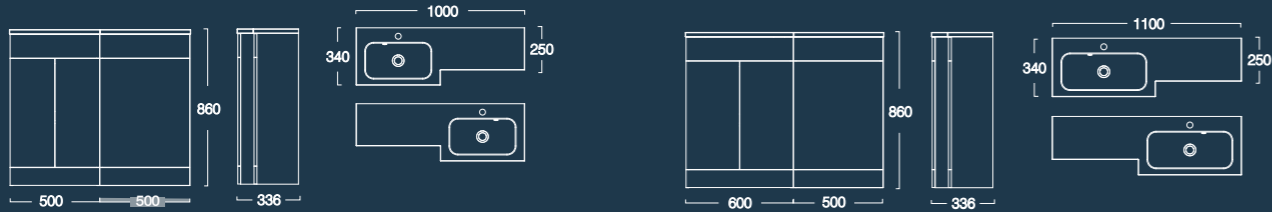

Edit Furniture

1000 Basin Unit & Back to Wall Unit
Gloss White DC12036 & DC12037
Urban Grey DC12038 & DC12039

Left Hand Basin DC12030
Right Hand Basin DC12031

1100 Basin Unit & Back to Wall Unit
Gloss White DC12040 & DC12037
Urban Grey DC12042 & DC12039

Left Hand Basin DC12032
Right Hand Basin DC12033