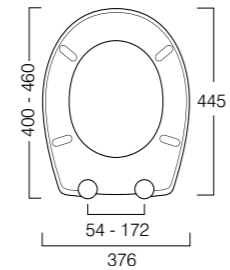

Neutron thermoset WC seat

Standard size replacement WC seat

376(w) x 452(d)mm

Highly durable thermoset plastic, dual button quick release for ease of cleaning, soft close hinges, top & under fixings, hard wearing, impact resistant, universal size, 5 year guarantee

	Ex Vat	Inc Vat
8901WSC-SF	£43.58	£52.30

Secure-Fix QR