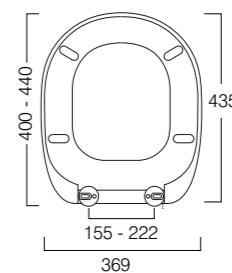

Complete WC seat

OEM replacement WC seat

369(w) x 435(d)mm

Highly durable thermoset plastic, single button quick release for ease of cleaning, soft close hinges, top fixings, hard wearing, impact resistant, 5 year guarantee

	Ex Vat	Inc Vat
8906WSC	£54.58	£65.50

OEM replacement toilet seat compatibility

Ideal Standard
Concept
Concept Freedom
Studio
Armitage Shanks
Profile 21
Sottini
Santorini