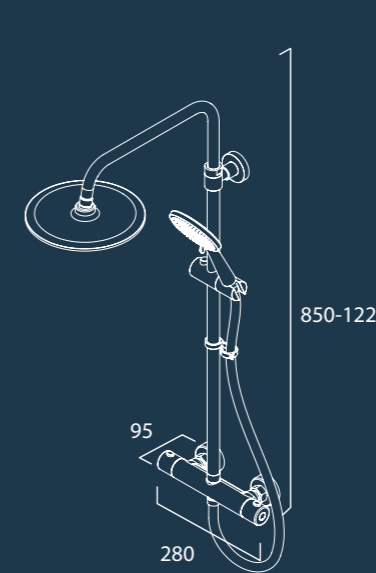

Bath shower mixer  
DC1003

**Showers**

Awake  
TR3002

Marine  
TR3003

Arctic  
TR3005

Harbour  
TR3004

Joy Single Function  
DC3001

Joy Dual Function  
DC3002