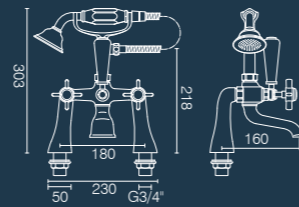

Bath shower mixer
TR1058