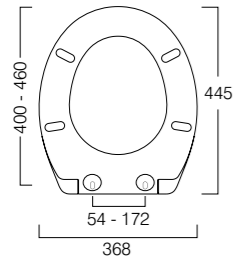

Zenith WC seat

380(w) x 453(d)mm

Weight 2.5kg, fits most toilet suites, highly durable thermoset plastic for strength and longevity, lift-off, quick release hinges for easy cleaning, extremely hard wearing impact resistant surfaces.

	Ex Vat	Inc Vat
8702WSC	£62.33	£74.80