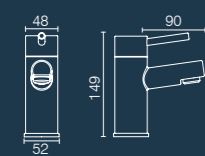

Joy Taps

Basin mixer with click waste
TR1062