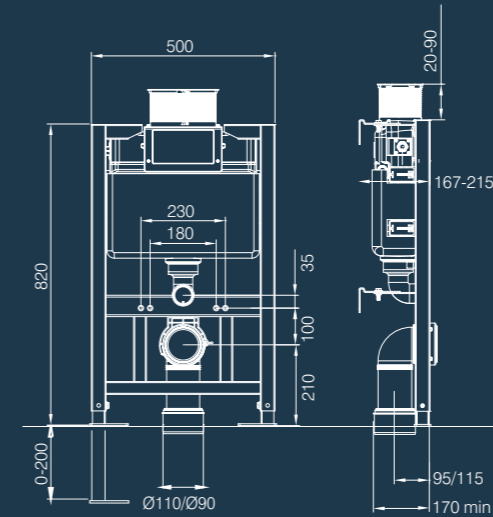

Niche corner basin  
DC14006

Dimension basin  
DC14008

Cisterns

In-Wall cistern  
TR9009

Comfort height concealed cistern  
TR9008

Torrent concealed cistern  
TR9001

Cascade concealed cistern  
TR9002

Wall Hung WC Frames