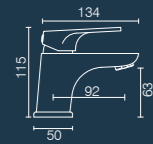

Chorus Taps

Basin mixer without click waste
DC1004