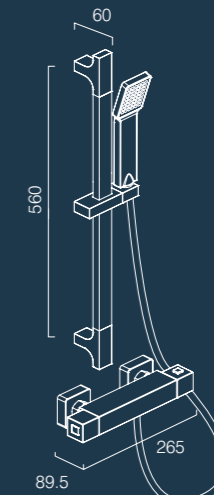

Arctic
TR3005