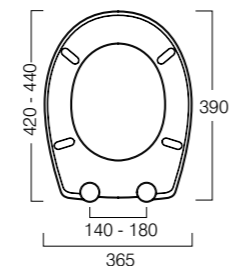

D Shaped WC Seats

Diode D-shape WC seat

OEM replacement WC seat
370(w) x 455(d)mm

Highly durable thermoset plastic, single button quick release for ease of cleaning, soft close hinges, top & under fixings, hard wearing, impact resistant, 5 year guarantee

	Ex Vat	Inc Vat
8903WSC-SF	£48.25	£57.90

OEM replacement toilet seat compatibility

RAK	V&B
Compact	Architectura
Compact Delux	Subway
Resort	Subway 2.0
Tonique	O.novo
Vitra	Roca
S50	Meridian-N
Zentrum	Nexo
Pura	Laufen
Arco	Pro
Flite	
Ice	

Axis WC seat

370(w) x 420(d)mm

Highly durable moulded wood with polyurethane high gloss painted finish, adjustable chrome plated brass bar hinge, universal size, 10 year guarantee

	Ex Vat	Inc Vat
8065WH	£76.58	£91.90

District D-shape WC seat

OEM replacement WC seat
368(w) x 455(d)mm

Highly durable thermoset plastic, single button quick release for ease of cleaning, soft close hinges, top & under fixings, hard wearing, impact resistant, 5 year guarantee

	Ex Vat	Inc Vat
8904WSC-SF	£48.25	£57.90

OEM replacement toilet seat compatibility

RAK	Laufen
Compact	Pro
Pura	Vitra
Arco	S50
Flite	Zentrum
Ice	
V&B	
Architectura	
Subway	
Subway 2.0	
O.novo	

Essence WC seat

360(w) x 430(d)mm

Highly durable moulded wood with polyurethane high gloss painted finish, adjustable chrome plated hinge, universal size, 10 year guarantee

	Ex Vat	Inc Vat
8400WH	£36.33	£43.60

Define D-shape WC seat

376(w) x 458(d)mm

Weight 2.5kg, wrap around design, highly durable thermoset plastic for strength and longevity, extremely hard wearing impact resistant surfaces.

	Ex Vat	Inc Vat
8704WSC	£62.33	£74.80

Nova WC seat

363(w) x 390(d)mm

Highly durable moulded wood with polyurethane high gloss painted finish, 5 year guarantee

	Ex Vat	Inc Vat
8040WP	£19.33	£23.20

Shower Seats

Shower seat