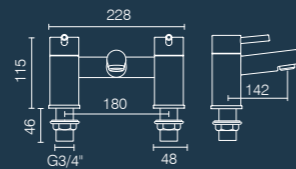

Bath filler
TR1005