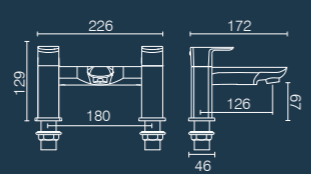

Bath filler
TR1054