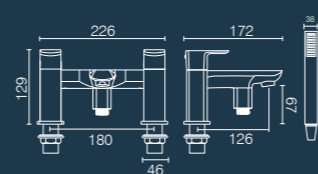

Bath filler  
TR1057

Bath shower mixer  
TR1058

**Flight Taps**

Basin mixer with click waste  
TR1061

Mini basin mixer with click waste  
TR1053

Bath filler  
TR1054

Bath shower mixer  
TR1055

**Joy Taps**