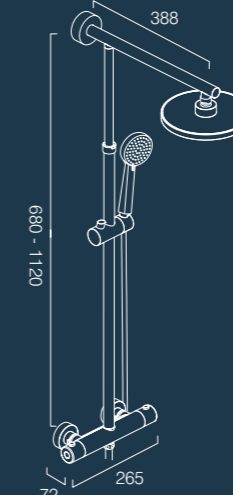

Marine
TR3003