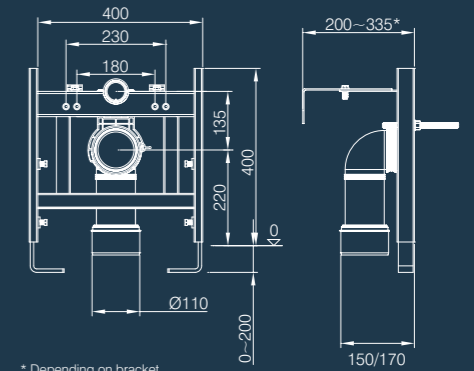

* Depending on bracket combination used

0.4m WC/bidet frame
TR9018

Crew Taps