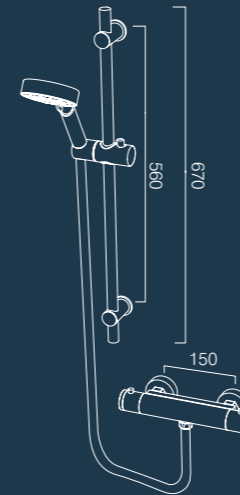

Showers

Awake
TR3002