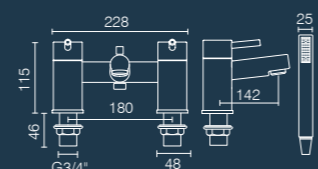

Bath shower mixer
TR1012