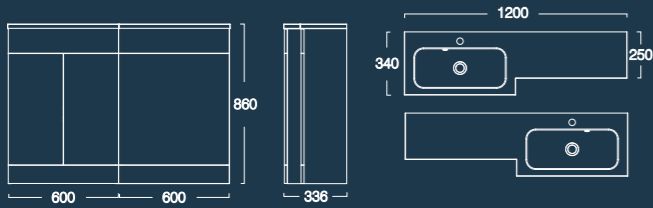

1200 Basin Unit & Back to Wall Unit
Gloss White DC12040 & DC12041
Urban Grey DC12042 & DC12043

Left Hand Basin DC12034
Right Hand Basin DC12035