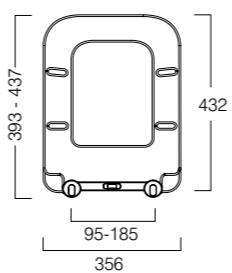

Linear square WC seat

OEM replacement WC seat

356(w) x 432(d)mm

Highly durable thermoset plastic, single button quick release for ease of cleaning, soft close hinges, top fixings, hard wearing, impact resistant, 5 year guarantee

	Ex Vat	Inc Vat
8905WSC	£54.58	£65.50

OEM replacement toilet seat compatibility

RAK
Series 600
Vitra
S20
Pura
Urban