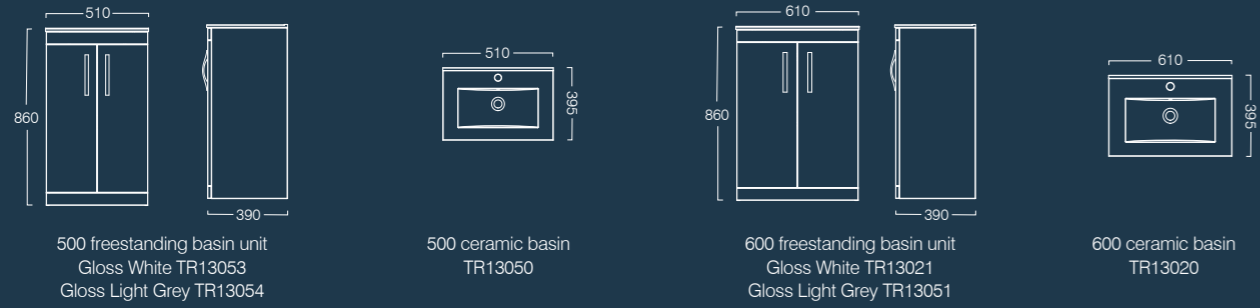

Astute Furniture

500 freestanding basin unit
Gloss White TR13053
Gloss Light Grey TR13054

500 ceramic basin
TR13050

600 freestanding basin unit
Gloss White TR13021
Gloss Light Grey TR13051

600 ceramic basin
TR13020