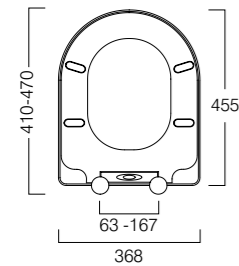

Essence WC seat

360(w) x 430(d)mm

Highly durable moulded wood with polyurethane high gloss painted finish, adjustable chrome plated hinge, universal size, 10 year guarantee

	Ex Vat	Inc Vat
8400WH	£36.33	£43.60