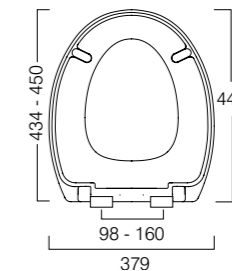

### Curve WC seat

380(w) x 445(d)mm

Weight 2.4kg, contemporary wrap over lid design, highly durable thermoset plastic for strength and longevity, extremely hard wearing impact resistant surfaces.

	Ex Vat	Inc Vat
8402WSC	£58.00	£69.60