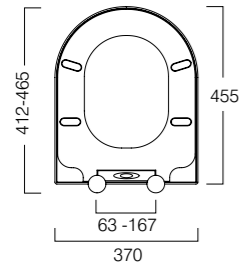

Axis WC seat

370(w) x 420(d)mm

Highly durable moulded wood with polyurethane high gloss painted finish, adjustable chrome plated brass bar hinge, universal size, 10 year guarantee

	Ex Vat	Inc Vat
8065WH	£76.58	£91.90