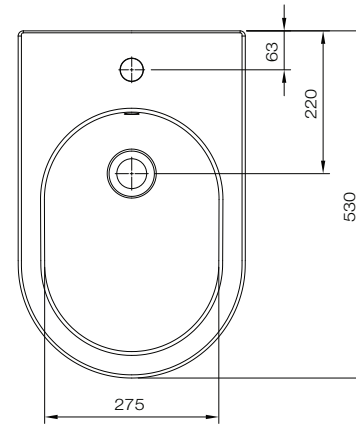

## Nerola Back-to-Wall bidet

**tissino**

Designed to Inspire  
Made to Experience

A sleek and minimalist back-to-wall bidet

### TECHNICAL DRAWING

### PRODUCT DETAILS

<b>Finishes</b>	Pan	Gloss white ceramic
<b>Dimensions</b>	Height	409mm
	Width	352mm
	Depth	530mm
<b>Material</b>	Glazed ceramic	
<b>Waste connection</b>	Accepts $\varnothing$ 1 1/4" bidet waste	
<b>Weight</b>	19.9 kg	
<b>Warranty</b>	Lifetime	
<b>Codes</b>	TNE-113	
See separate datasheets for information on recommended taps and waste fittings		