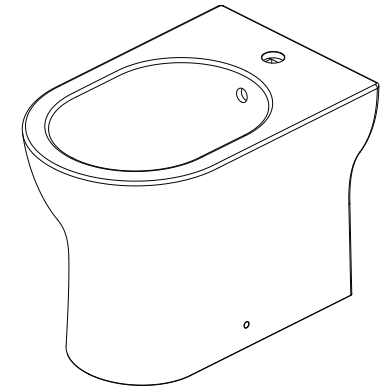

## Nerola Back-to-Wall bidet

**tissino**

Designed to Inspire  
Made to Experience

A sleek and minimalist back-to-wall bidet

### TECHNICAL DRAWING

### PRODUCT DETAILS

<b>Finishes</b>	Pan	Gloss white ceramic
<b>Dimensions</b>	Height	409mm
	Width	352mm
	Depth	530mm
<b>Material</b>	Glazed ceramic	
<b>Waste connection</b>	Accepts $\varnothing$ 1 1/4" bidet waste	
<b>Weight</b>	19.9 kg	
<b>Warranty</b>	Lifetime	
<b>Codes</b>	TNE-113	
See separate datasheets for information on recommended taps and waste fittings		