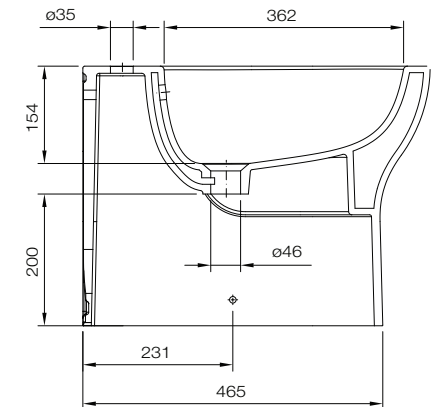

### TECHNICAL DRAWING

### PRODUCT DETAILS

<b>Finishes</b>	Pan	Gloss white ceramic
<b>Dimensions</b>	Height	409mm
	Width	352mm
	Depth	530mm
<b>Material</b>	Glazed ceramic	
<b>Waste connection</b>	Accepts $\varnothing$ 1 1/4" bidet waste	
<b>Weight</b>	19.9 kg	
<b>Warranty</b>	Lifetime	
<b>Codes</b>	TNE-113	
See separate datasheets for information on recommended taps and waste fittings		