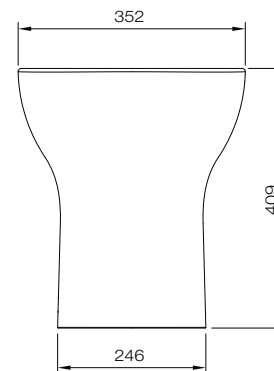

## Nerola Back-to-Wall bidet

**tissino**

Designed to Inspire  
Made to Experience

A sleek and minimalist back-to-wall bidet

### TECHNICAL DRAWING

### PRODUCT DETAILS

<b>Finishes</b>	Pan	Gloss white ceramic
<b>Dimensions</b>	Height	409mm
	Width	352mm
	Depth	530mm
<b>Material</b>	Glazed ceramic	
<b>Waste connection</b>	Accepts $\varnothing$ 1 1/4" bidet waste	
<b>Weight</b>	19.9 kg	
<b>Warranty</b>	Lifetime	
<b>Codes</b>	TNE-113	
See separate datasheets for information on recommended taps and waste fittings		