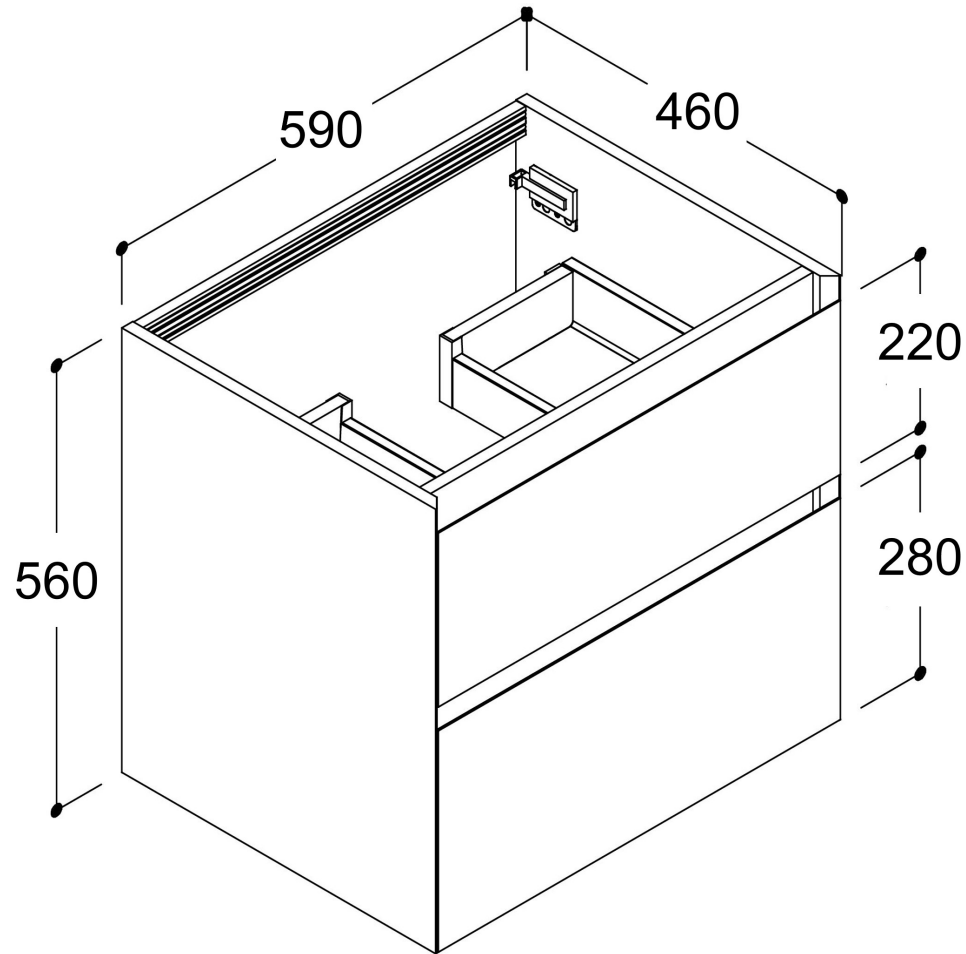

Mozzano Series

600mm Basin Unit

Matt White	TMZ-101-MW
Gloss White	TMZ-101-WH
Cashmere Grey	TMZ-101-CG
Matt Grey	TMZ-101-MG

TISSINO

Designed to Inspire
Made to Experience

TISSINO

T 0345 582 8000
E info@tissino.co.uk
W tissino.co.uk