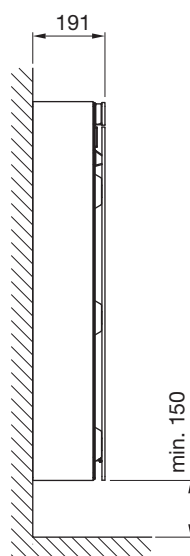

on-wall installation