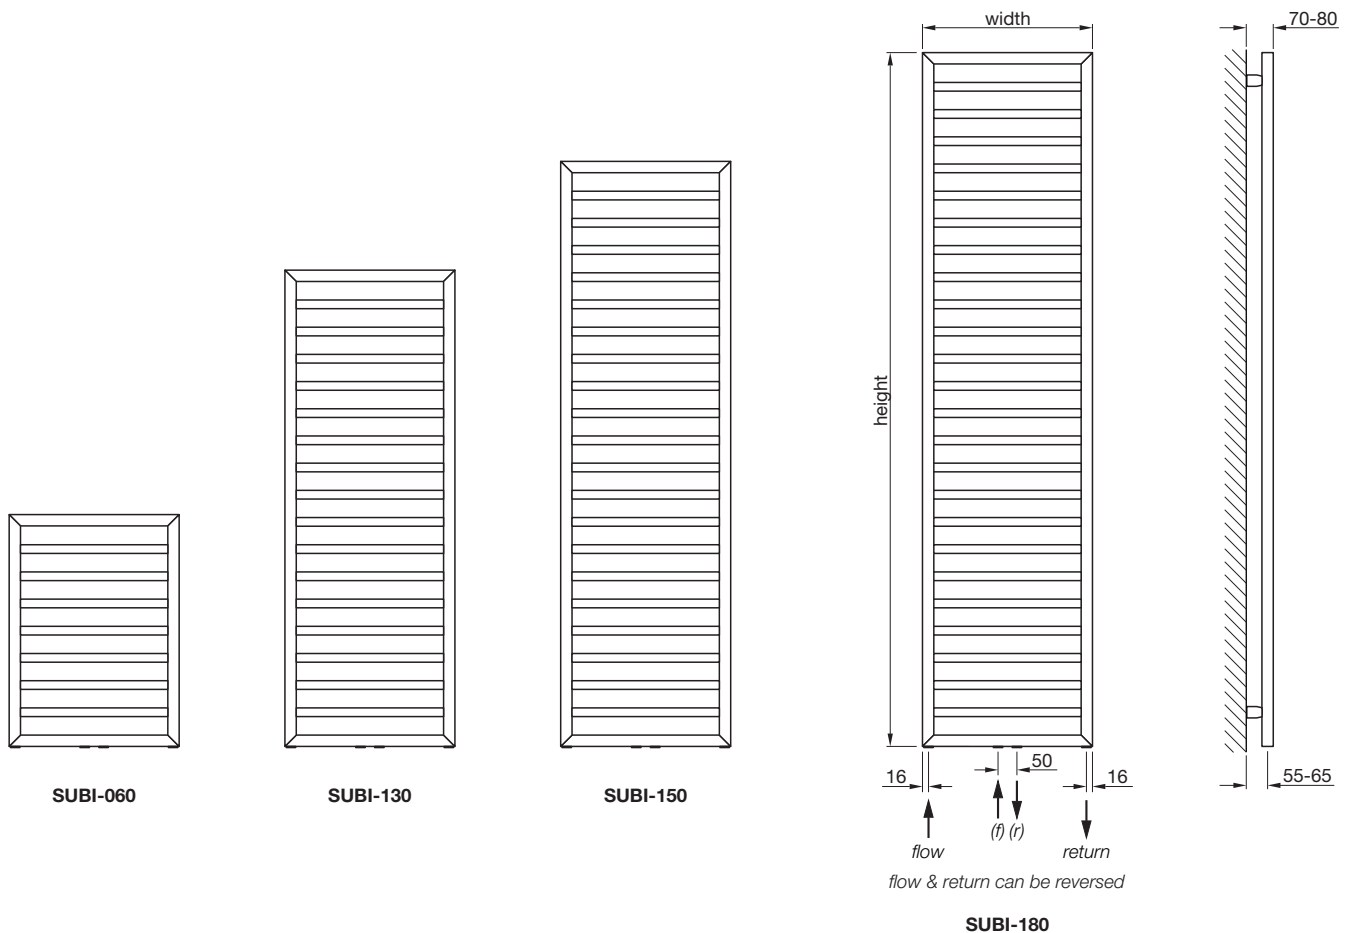

Zehnder Subway Stainless Steel

In stock items highlighted in bold below	Height mm	Width mm	Finish	Output $\Delta T=50^{\circ}\text{C}$ Watts/btu All outputs certified to EN 442	Dual Energy Immersion Rating in Watts	RRP (ex VAT)	RRP (inc 20% VAT)

Zehnder Subway Stainless Steel

SUBI-060-045	613	450	s/steel brushed	221/754	150	£650	£780.00
SUBI-130-045	1261	450	s/steel brushed	370/1262	250	£910	£1,092.00
SUBI-130-060	1261	600	s/steel brushed	447/1525	300	£1,009	£1,210.80
SUBI-150-045	1549	450	s/steel brushed	445/1518	300	£1,072	£1,286.40
SUBI-150-060	1549	600	s/steel brushed	538/1836	300	£1,192	£1,430.40
SUBI-180-045	1837	450	s/steel brushed	523/1784	300	£1,200	£1,440.00
SUBI-180-060	1837	600	s/steel brushed	633/2160	400	£1,332	£1,598.40

Dual energy: Self fit (additional cost to central heating model prices). For more information please scan the QR code.

Accessories

Optional wall brackets: Increases space behind rail by 20mm		RRP (ex VAT)	RRP (inc 20% VAT)
952119	Zehnder Subway SUB extended bracket kit. Colour finish.	£62	£74.40

Tube: Horizontal $\text{Ø}23\text{mm}$
Tube: Vertical 30 x 30mm
All dimensions in mm