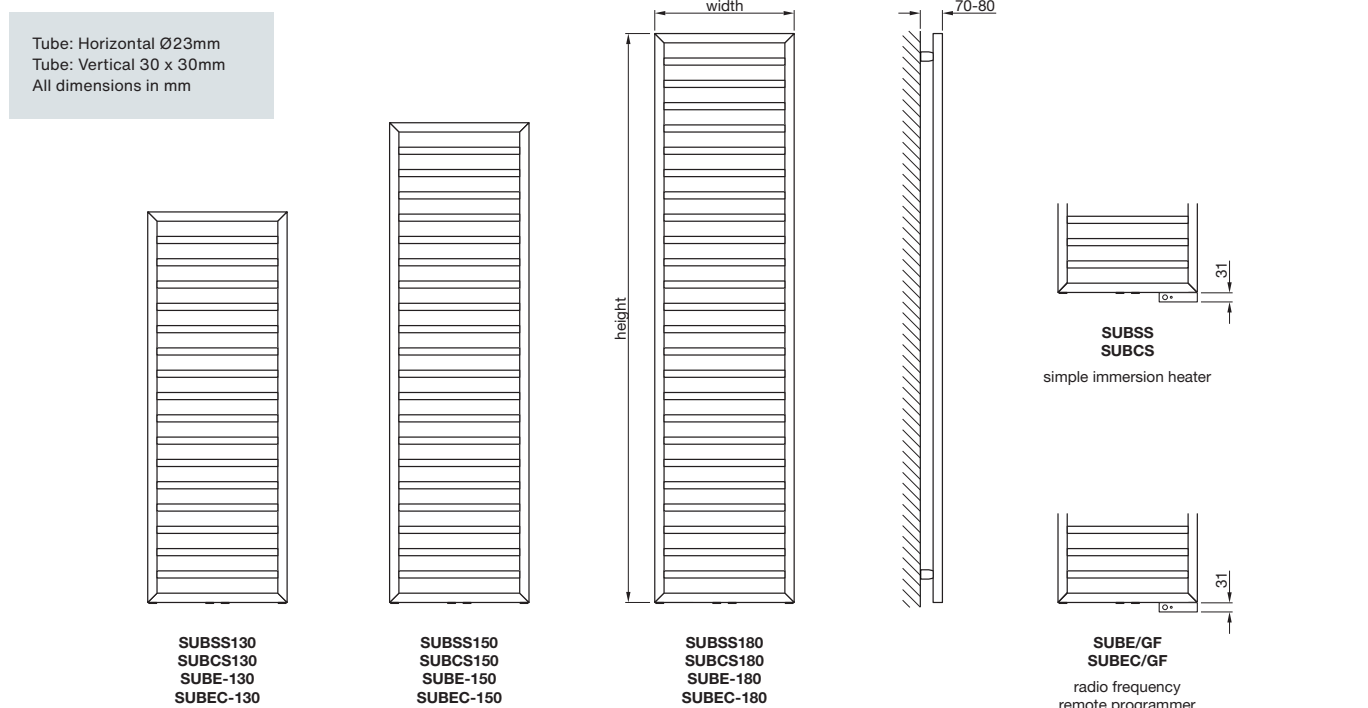

In stock items highlighted in bold below	Height mm	Width mm	Finish	Radio frequency remote programmer IP44 Zone 1 Bath, Zone 2 Shower, Class II Electric rating (Watts)	RRP (ex VAT)	RRP (inc 20% VAT)

Zehnder Subway Electric

SUBE-130-045/GF	1261	450	white*	500	£681	£817.20
SUBE-150-045/GF	1549	450	white*	600	£742	£890.40
SUBE-150-060/GF	1549	600	white*	750	£813	£975.60
SUBE-180-060/GF	1837	600	white*	900	£881	£1,057.20
SUBEC-130-045/GF	1261	450	chrome	300	£1,183	£1,419.60
SUBEC-150-045/GF	1549	450	chrome	300	£1,370	£1,644.00
SUBEC-150-060/GF	1549	600	chrome	500	£1,505	£1,806.00
SUBEC-180-060/GF	1837	600	chrome	600	£1,637	£1,964.40

*Traffic White (RAL 9016)

Colour finish: Colours from the World of Colours chart are priced at: Traffic White (RAL 9016) + 25%.
Colour finish and non-stock products delivery: 3-5 weeks.

Accessories		RRP (ex VAT)	RRP (inc 20% VAT)
Optional wall brackets: Increases space behind rail by 20mm			
954111	Zehnder Subway SUBE extended bracket kit. *Pure White finish.	£62	£74.40
954118	Zehnder Subway SUBEC extended bracket kit. Chrome finish.	£62	£74.40
954119	Zehnder Subway SUBE extended bracket kit. Colour finish.	£62	£74.40