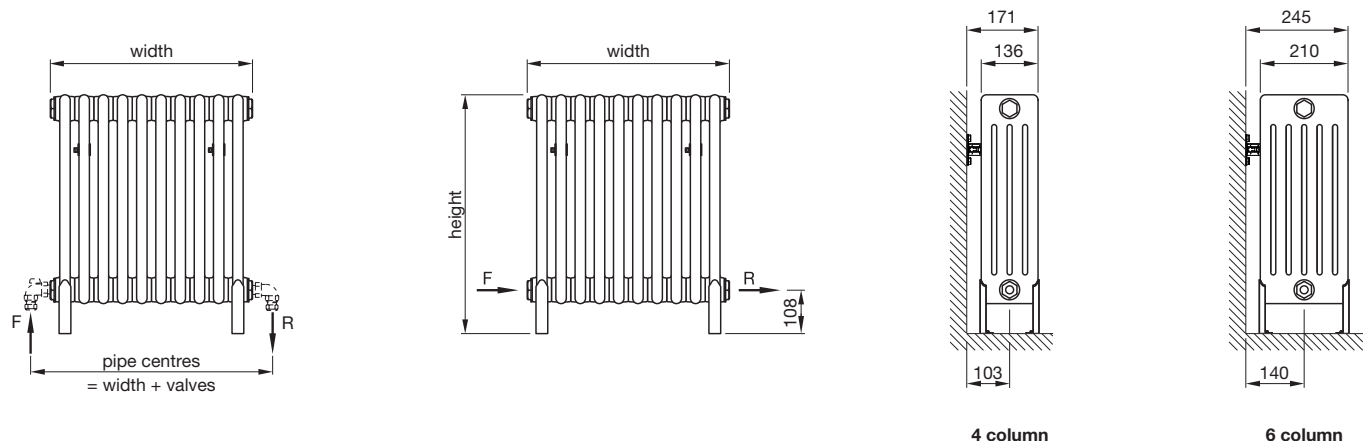

Zehnder Charleston Horizontal - 6 column with 75mm welded-on feet

6040-30-F	475	1406	238	30	white*	2415/8240	£1,841	£2,209.20
6040-30-F-0346	475	1406	238	30	anthracite	2415/8240	£2,301	£2,761.20

*Traffic White (RAL 9016)

Colour finish: Colours from the World of Colours chart are priced at: Traffic White (RAL 9016) + 25%. Colour finish and non-stock products delivery: 3-5 weeks.

Note: Radiators with an even number of sections over 22 sections will be supplied with a middle foot. This will be placed in the first of the middle two sections.

F = flow
R = return
Tube: Vertical $\varnothing$ 25mm
All dimensions in mm
Manufacturing tolerance of +/-0.6mm per section