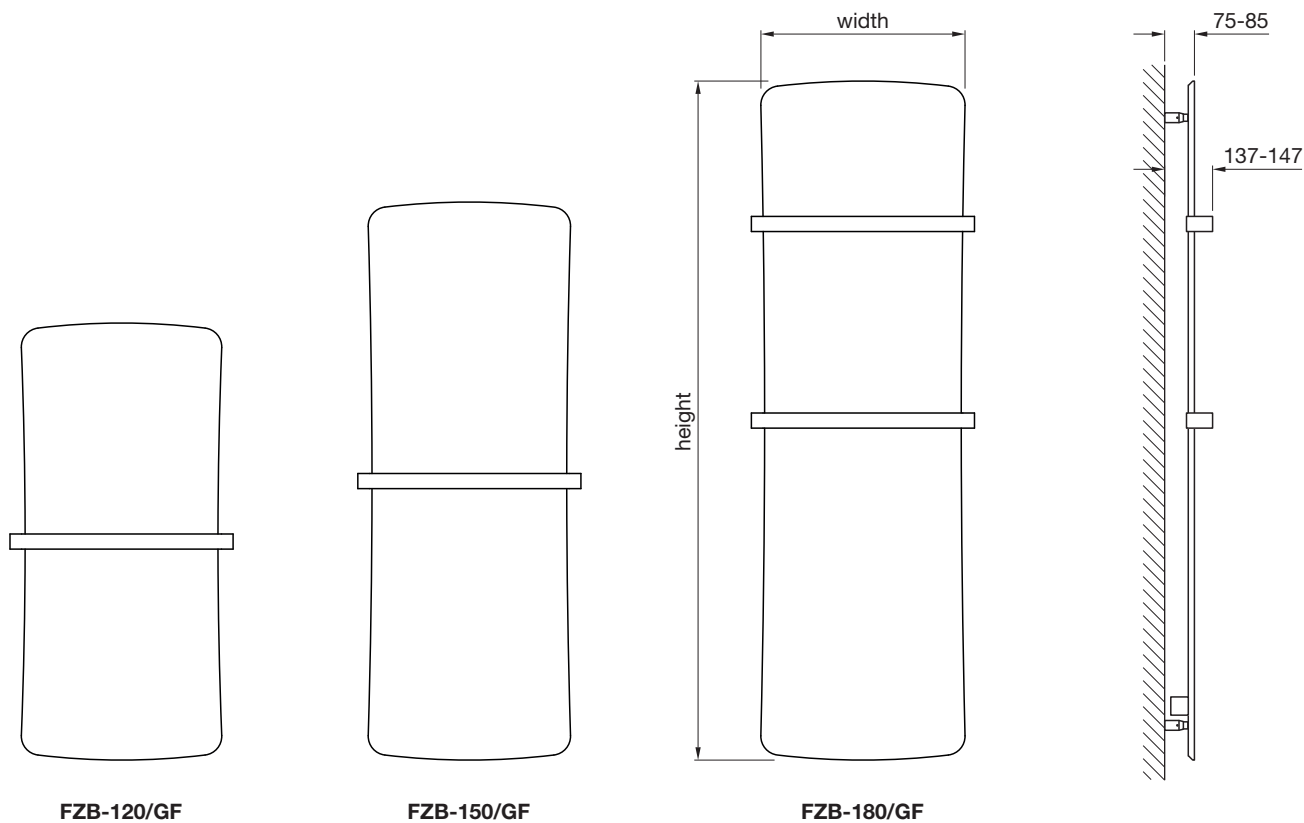

Zehnder Folio Belt Electric

Scan for the complete CE compliant technical specifications

Model	Height mm	Width mm	Finish	Radio frequency remote programmer IP44 Zone 1 Bath, Zone 2 Shower, Class II Electric rating (Watts)	RRP (ex VAT)	RRP (inc 20% VAT)

Zehnder Folio Belt Electric

FZB-120-042/GF	1156	430	white*	350	£1,019	£1,222.80
FZB-150-042/GF	1476	435	white*	500	£1,117	£1,340.40
FZB-180-042/GF	1796	441	white*	500	£1,215	£1,458.00
FZB-180-052/GF	1796	540	white*	750	£1,309	£1,570.80
FZB-180-072/GF	1796	740	white*	1000	£1,496	£1,795.20

*Traffic White (RAL 9016)

Colour finish: Colours from the World of Colours chart are priced at: Traffic White (RAL 9016) + 25%.
Colour finish and non-stock products delivery: 3-5 weeks.

All dimensions in mm