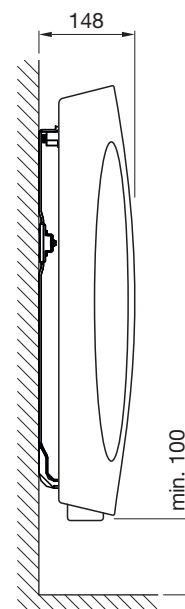

*Pure White (RAL 9010)

Temperature controller: Backlit LCD digital display screen gives complete control. Temperature can be adjusted in 0.5°C increments. 3 pre-set programmes and 5 mode settings. Open window detection system and parental lock. 7 day programmable function.

Colour finish: Colours from the World of Colours chart are priced at: Pure White (RAL 9010) + 25%. Colour finish and non-stock products delivery: 3-5 weeks.

Accessories			
Model		RRP (ex VAT)	RRP (inc 20% VAT)
887220	Zehnder Connect hub for Fare Tech radiator.	£273	£327.60

Open Window detection

The Integral control unit recognises if a window has been opened for an extended period and switches the radiator off. Once the window is closed, the radiator returns to normal operation.

- Temperature changes are quickly recognised via the external temperature sensor
- The integral thermostat proactively reacts to sensor information; delivering the perfect indoor climate
- Intuitive radiator which automatically switches off if a window is open for an extended period
- An intelligent heating solution which lowers costs and energy consumption

All dimensions in mm