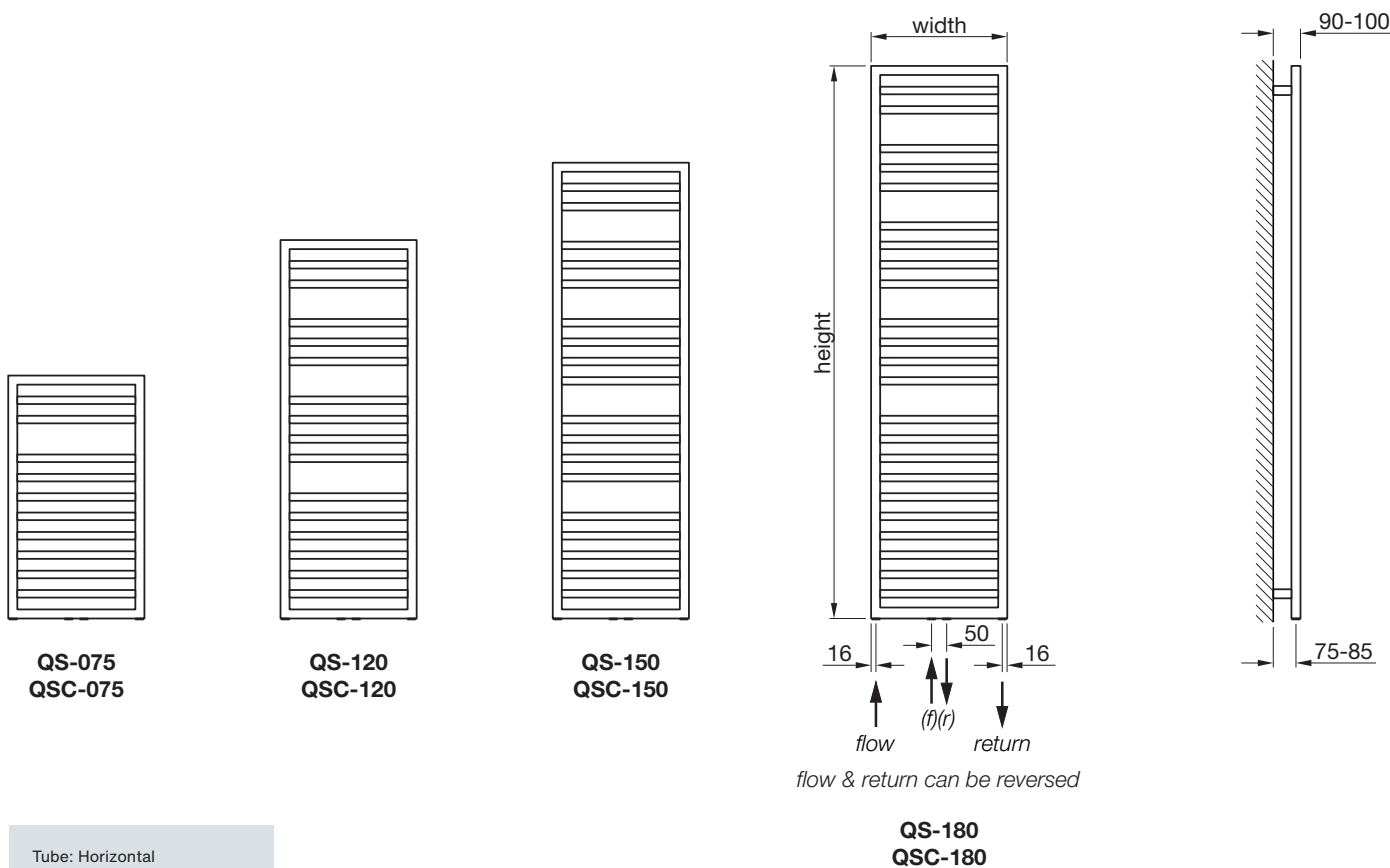

*Traffic White (RAL 9016)

Dual energy: Self fit (additional cost to central heating model prices). Not available for ZAD. For more information please scan the QR code.

Colour finish: Colours from the World of Colours chart are priced at: Traffic White (RAL 9016) + 25%.
Colour finish and non-stock products delivery: 3-5 weeks.