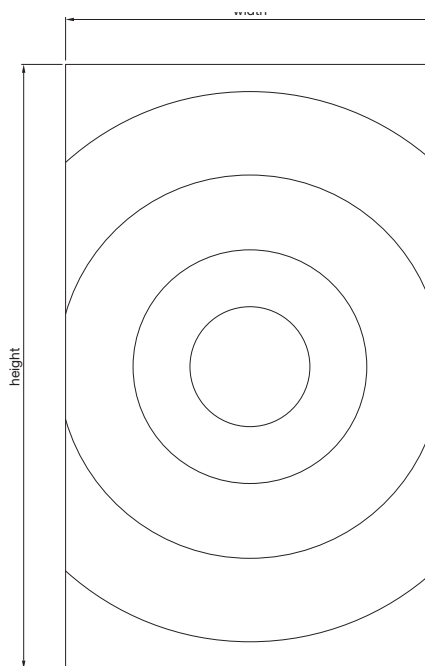

Zehnder Splash

SPZE-120-075/GF	1230	750	white	750	£3,369	£4,211.25

- Can be positioned horizontally, or vertically
- Projection from the wall: 90mm
- Made from durable Corian
- Controlled via radio frequency programmer
- Electric operation providing fast heat response time