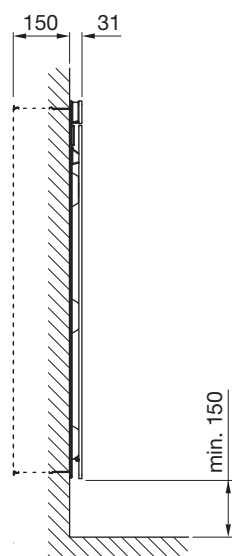

Zehnder Zenia

In stock items highlighted in bold below	Height mm	Width mm	Finish	Radio frequency remote programmer IPX4 Zone 1 Bath, Zone 2 Shower, Class II Electric rating (Watts)	RRP (ex VAT)	RRP (inc 20% VAT)

Zehnder Zenia

ZENRW-100-045/X	1000	450	white glass	1000	£2,054	£2,464.80
ZENLW-100-045/X	1000	450	white glass	1000	£2,054	£2,464.80
ZENRB-100-045/X	1000	450	black glass	1000	£2,054	£2,464.80
ZENLB-100-045/X	1000	450	black glass	1000	£2,054	£2,464.80

Accessories					
Model		Height mm	Width mm	RRP (ex VAT)	RRP (inc 20% VAT)
Wall frames					
ZENFRM-100-045	Zehnder Zenia recessed wall frame	977	430	£223	£267.60
ZENFRD-100-045	Zehnder Zenia wall mounted frame	1003	451	£656	£787.20

Available either flush or wall mounted
Controlled via the Zehnder Connect App or intuitive touch controls
Option for left or right door opening

in-wall installation