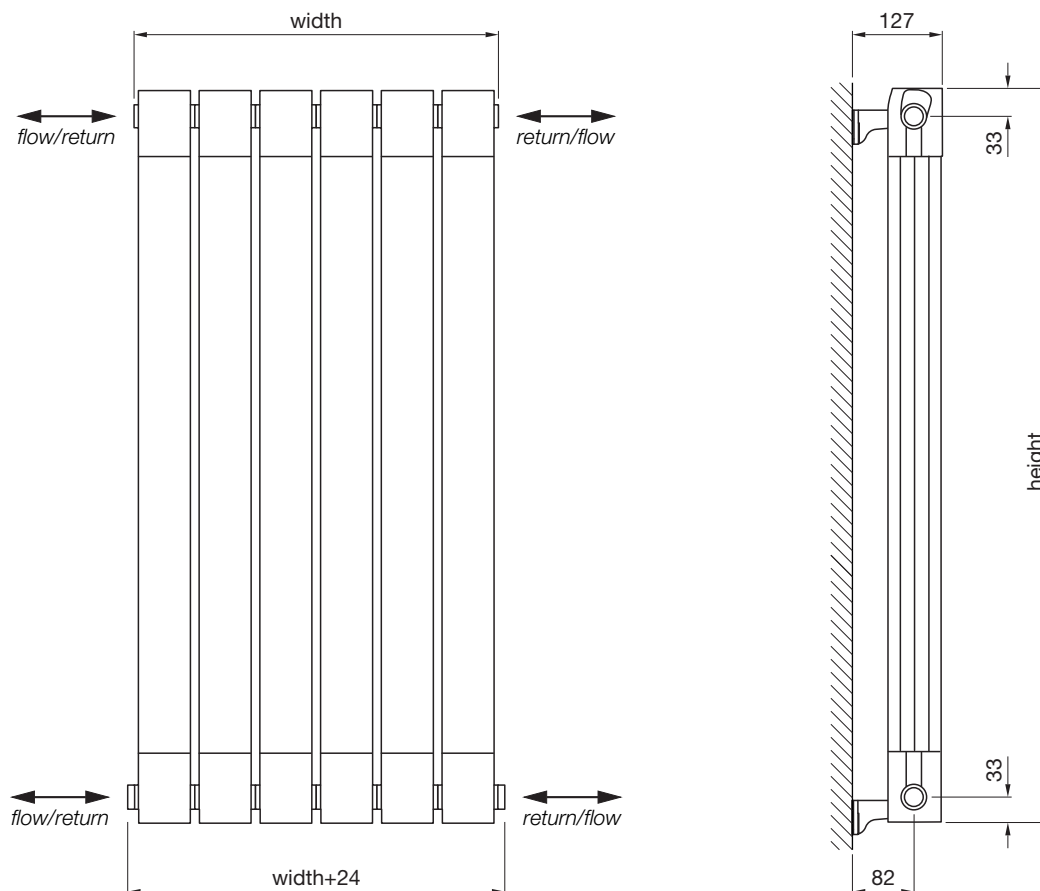

Zehnder Aluminium Garda S90

GAR-Z-900\4	966	320	4	white*	728/2484	£336	£403.20
GAR-Z-900\6	966	480	6	white*	1092/3726	£504	£604.80
GAR-Z-1400\4	1466	320	4	white*	1000/3412	£476	£571.20
GAR-Z-1400\6	1466	480	6	white*	1500/5118	£714	£856.80
GAR-Z-1800\3	1866	240	3	white*	900/3071	£420	£504.00
GAR-Z-1800\4	1866	320	4	white*	1200/4094	£560	£672.00
GAR-Z-1800\5	1866	400	5	white*	1500/5118	£700	£840.00
GAR-Z-1800\6	1866	480	6	white*	1800/6142	£840	£1,008.00

*Pure White (RAL 9010). Colour finishes are not available. Width excludes air vent and bushes (Additional 24mm)

The Aluminium Garda S90 is a high output, low water content, extruded aluminium radiator, sectional in manufacture, supplied with a bracket pack comprised of wall fixing brackets, plugs, bushes and an air vent.

Joining nipples, gaskets and an assembly tool must be purchased separately.

Accessories		RRP (ex VAT)	RRP (inc 20% VAT)
A32/1	Gasket for nipples, plugs and adaptors for Aluminium Garda S90	£1.90	£2.28
A33/1	1 inch steel joining nipple for Aluminium Garda S90	£4.00	£4.80
A82	Installation bush and bracket pack for Aluminium Garda S90	£35	£42.00
A36/4	Towel rail for 4 section Aluminium Garda S90. White RAL9010	£82	£98.40
A36/5	Towel rail for 5 section Aluminium Garda S90. White RAL9010	£96	£115.20
A36/6	Towel rail for 6 section Aluminium Blitz Super and Aluminium Garda S90. White RAL9010	£105	£126.00

All dimensions in mm