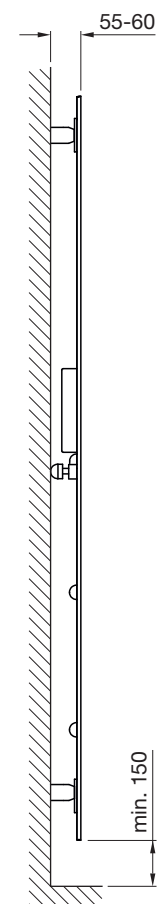

Zehnder Folio Glass

In stock items highlighted in bold below	Height mm	Width mm	Finish	Class I IP45 Electric rating (Watts)	RRP (ex VAT)	RRP (inc 20% VAT)
⚡ Zehnder Folio Glass						
FZW-150-042/F	1476	435	white glass	500	£1,185	£1,422.00
FZB-150-042/F	1476	435	black glass	500	£1,185	£1,422.00
FZM-150-042/F	1476	435	mirrored glass	500	£1,279	£1,534.80
FZW-150-052/F	1476	535	white glass	650	£1,274	£1,528.80
FZB-150-052/F	1476	535	black glass	650	£1,274	£1,528.80
FZM-150-052/F	1476	535	mirrored glass	650	£1,392	£1,670.40
FZW-180-042/F	1796	441	white glass	650	£1,313	£1,575.60
FZB-180-042/F	1796	441	black glass	650	£1,313	£1,575.60
FZM-180-042/F	1796	441	mirrored glass	650	£1,418	£1,701.60
FZW-180-052/F	1796	540	white glass	800	£1,411	£1,693.20
FZB-180-052/F	1796	540	black glass	800	£1,411	£1,693.20
FZM-180-052/F	1796	540	mirrored glass	800	£1,543	£1,851.60

A chrome towel rails is available as an optional extra

Accessories				
Model		Finish	RRP (ex VAT)	RRP (inc 20% VAT)
468438	Zehnder Folio Glass towel rail. Length: 490mm.	Chrome	£164	£196.80
468448	Zehnder Folio Glass towel rail. Length: 590mm.	Chrome	£178	£213.60

1476mm high models suitable for 1 rail
1796 high models suitable for 2 rails
Controlled via an intuitive control panel or convenient remote control with infrared technology
Projection from the wall to front face: 65mm
Rail adds a further 46mm
Towel rails are provided as an optional extra
Please enquire for details

All dimensions in mm