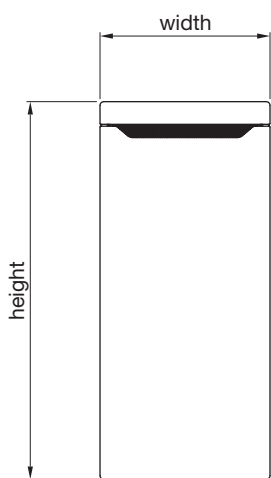

Zehnder Zenia

In stock items highlighted in bold below	Height mm	Width mm	Finish	Radio frequency remote programmer IPX4 Zone 1 Bath, Zone 2 Shower, Class II Electric rating (Watts)	RRP (ex VAT)	RRP (inc 20% VAT)

Zehnder Zenia

ZENRW-100-045/X	1000	450	white glass	1000	£2,054	£2,464.80
ZENLW-100-045/X	1000	450	white glass	1000	£2,054	£2,464.80
ZENRB-100-045/X	1000	450	black glass	1000	£2,054	£2,464.80
ZENLB-100-045/X	1000	450	black glass	1000	£2,054	£2,464.80

Accessories					
Model		Height mm	Width mm	RRP (ex VAT)	RRP (inc 20% VAT)
Wall frames					
ZENFRM-100-045	Zehnder Zenia recessed wall frame	977	430	£223	£267.60
ZENFRD-100-045	Zehnder Zenia wall mounted frame	1003	451	£656	£787.20

Available either flush or wall mounted
Controlled via the Zehnder Connect App or intuitive touch controls
Option for left or right door opening

in-wall installation