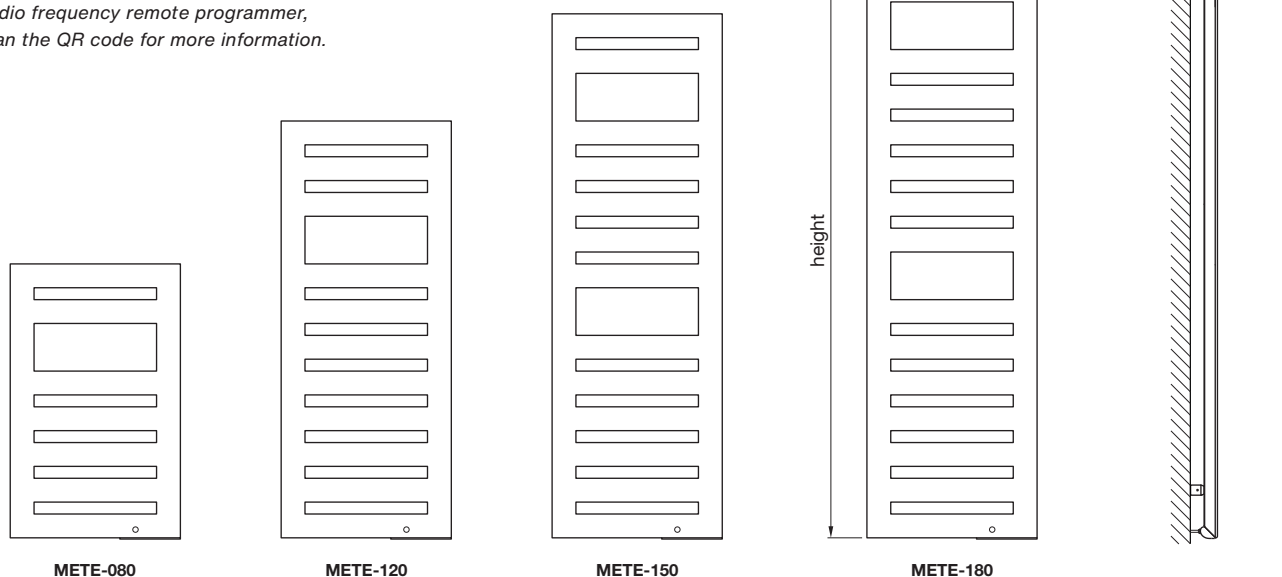

Electric Option
Radio frequency remote programmer,
scan the QR code for more information.