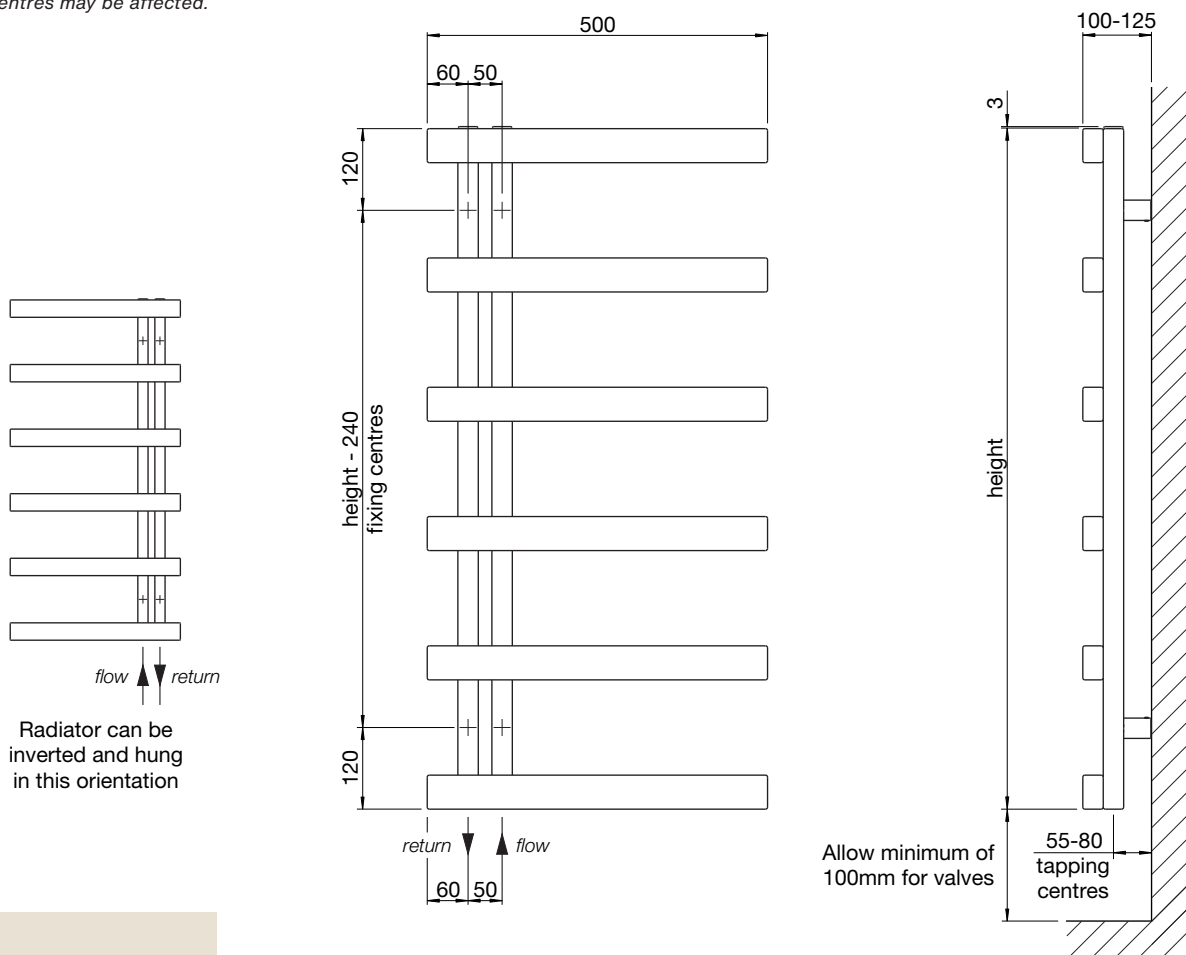

Supplementary Heater Connection
Electric DE-PACK thermostat
supplied in chrome to match rail.
*pipe centres may be affected.

For pipes from the wall
Zehnder recommends VALVE-SET-5.
For more information see page 186.