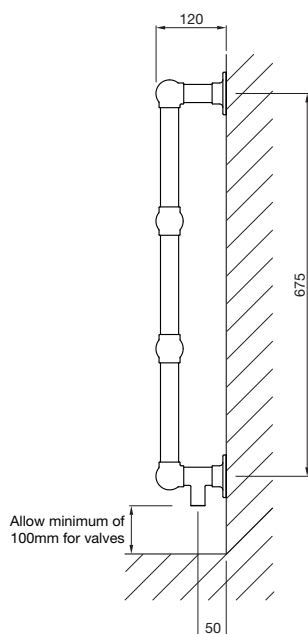

**BUCK-075-050**

**BUCKM/F-075-050**

Tube: Horizontal  $\text{Ø}31.8\text{mm}$   
 Tube: Vertical  $\text{Ø}31.8\text{mm}$   
 All dimensions in mm

4-6 WEEKS

3-5 DAYS

Stocked items

5 YEAR WARRANTY

The timeless style of this compact, ball jointed towel rail complements both modern and traditional bathrooms. Made from chromed brass the Buckingham can be used on both central heating and hot water systems. It is also available to order in a range of fabulous finishes including bright nickel, polished brass and antique bronze. See page 199 for details.