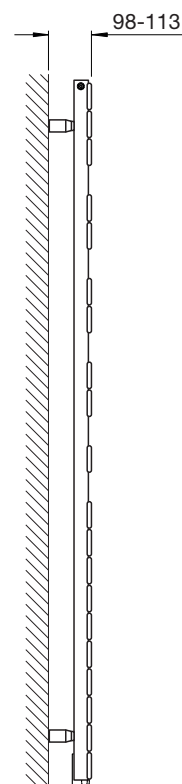

Tube: horizontal 70 x 11mm
Tube: vertical Ø38mm
All dimensions in mm