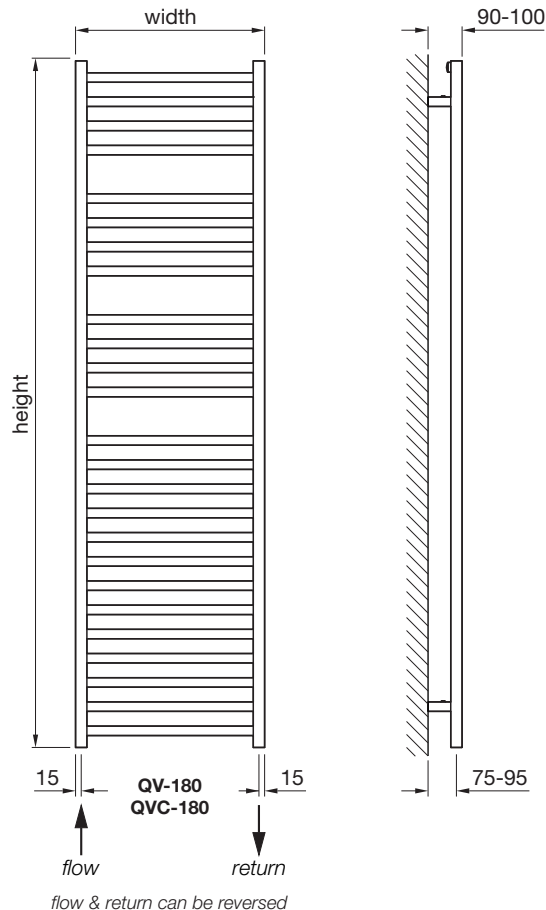

QV-080  
QVC-080

QV-120  
QVC-120

Tube: Horizontal 25 x 25mm  
 Tube: Vertical 30 x 30mm  
 All dimensions in mm

Stocked items

Offering simple yet beautiful design, the Vision works seamlessly in en-suites, family bathrooms and cloakrooms alike. With discreet brackets and a stock range of stunning finishes, the Vision will be an eye-catching accompaniment to any popular bathroom style.