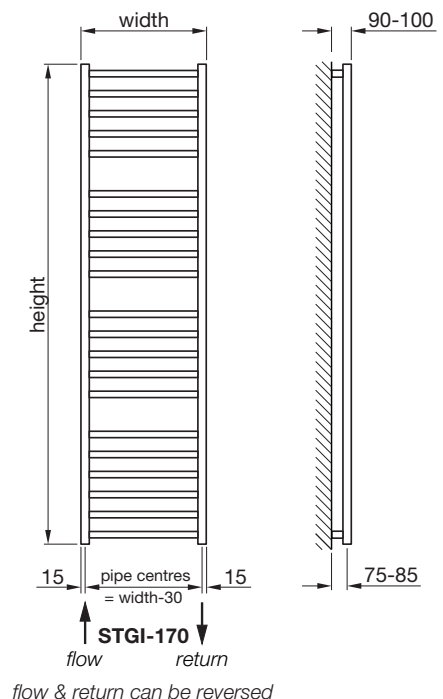

*No price surcharge for colour finishes.

Dual energy: Self fit (additional cost to central heating model prices). For more information please scan the QR code.

Colour finish: There is no additional charge for colours from the World of Colours chart. Colour finish and non-stock products delivery: 3-5 weeks.

Tube: Horizontal Ø23mm
Tube: Vertical 30 x 30mm
All dimensions in mm