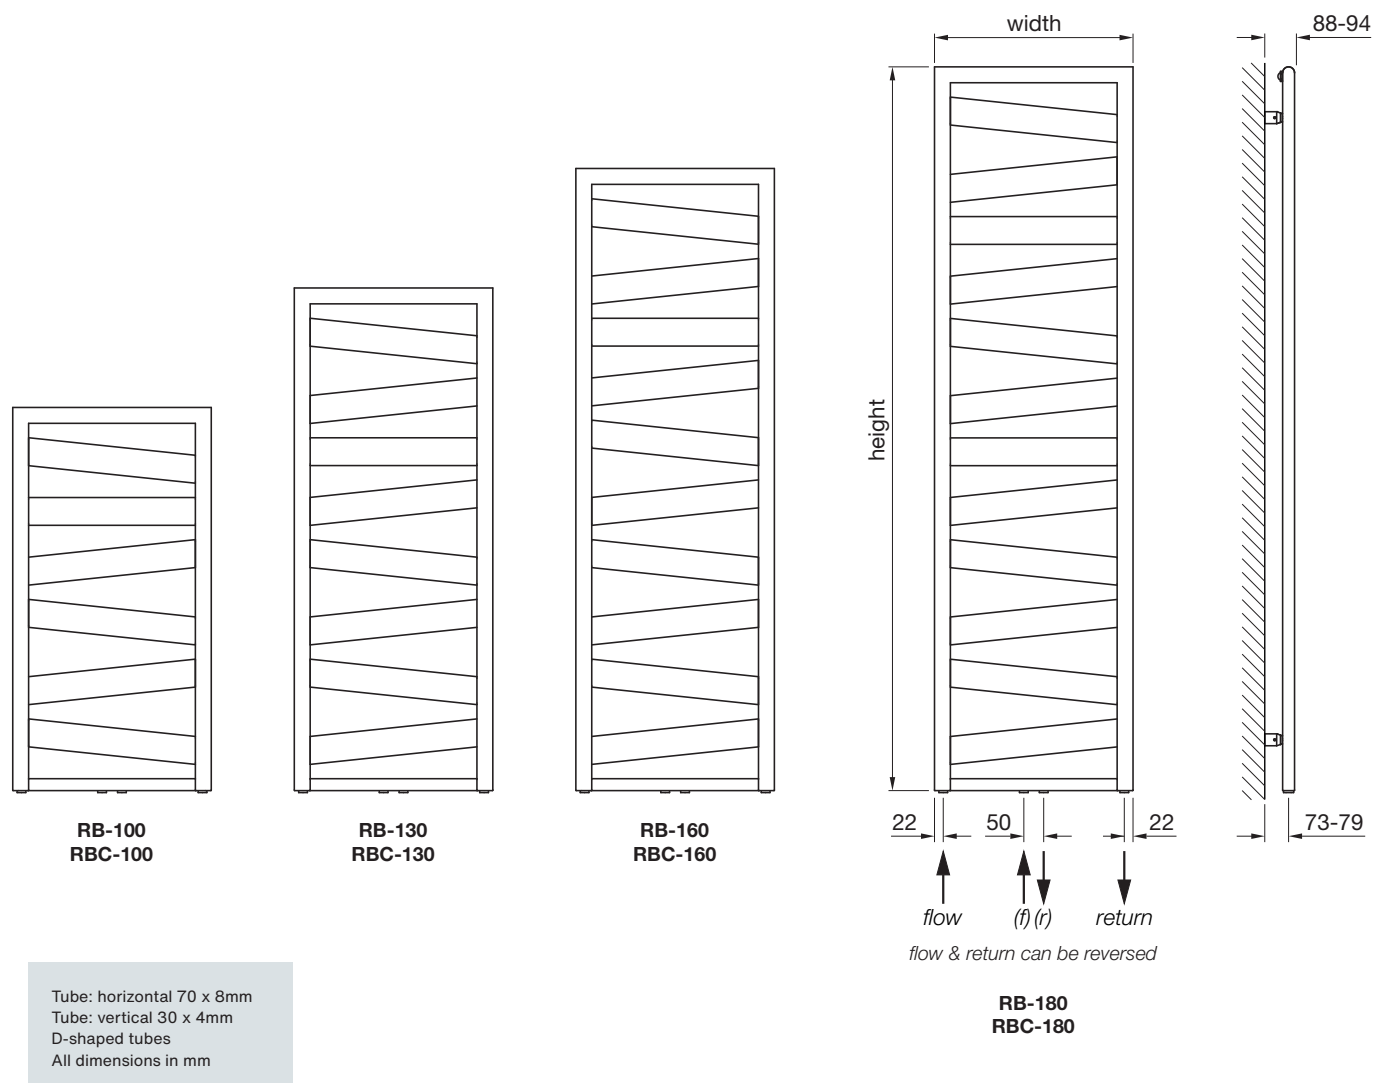

Zehnder Ribbon

In stock items highlighted in bold below	Height mm	Width mm	Finish	Output $\Delta T=50^{\circ}\text{C}$ Watts/btu All outputs certified to EN 442	Dual Energy Immersion Rating in Watts	RRP (ex VAT)	RRP (inc 20% VAT)
RB-100-050	965	500	white*	398/1358	250	£312	£374.40
RB-130-050	1266	500	white*	509/1737	300	£374	£448.80
RB-160-050	1567	500	white*	621/2119	400	£437	£524.40
RB-180-050	1823	500	white*	723/2467	500	£497	£596.40
RB-100-050-0557	965	500	matt black	398/1358	250	£390	£468.00
RB-130-050-0557	1266	500	matt black	509/1737	300	£468	£561.60
RB-160-050-0557	1567	500	matt black	621/2119	400	£546	£655.20
RB-180-050-0557	1823	500	matt black	723/2467	500	£621	£745.20
RBC-100-050	965	500	chrome	261/891	150	£749	£898.80
RBC-130-050	1266	500	chrome	327/1116	200	£910	£1,092.00
RBC-160-050	1567	500	chrome	393/1341	250	£1,061	£1,273.20
RBC-180-050	1823	500	chrome	461/1573	300	£1,210	£1,452.00

*Traffic White (RAL 9016)

Dual energy: Self fit (additional cost to central heating model prices). For more information please scan the QR code.

Colour finish: Colours from the World of Colours chart are priced at: Traffic White (RAL 9016) + 25%.
Colour finish and non-stock products delivery: 3-5 weeks.