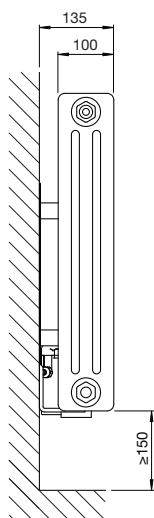

⚡ Zehnder Charleston Plinth Electric - 5 column

NZ5-030-096/GF-F	300	962	213	20	white*	1000	£1,145	£1,374.00

*Traffic White (RAL 9016)

Colour finish: Colours from the World of Colours chart are priced at:
Traffic White (RAL 9016) + 25%.
Colour finish and non-stock products delivery: 3-5 weeks.