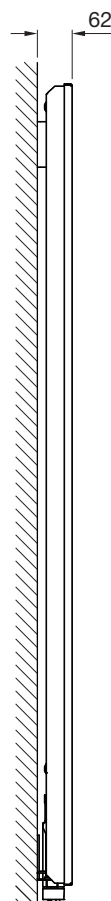

Bathroom & kitchen radiators

Selection

Studio collection

General radiators

Colour finish: Colours from the World of Colours chart are priced at: Traffic White (RAL 9016) + 25%.
Colour finish and non-stock products delivery: 3-5 weeks.

Projection from wall to front face: 74 mm - 79 mm
Inbuilt WIVAR II heating element which is controlled via remote control or via an easy to use App (iOS & Android)