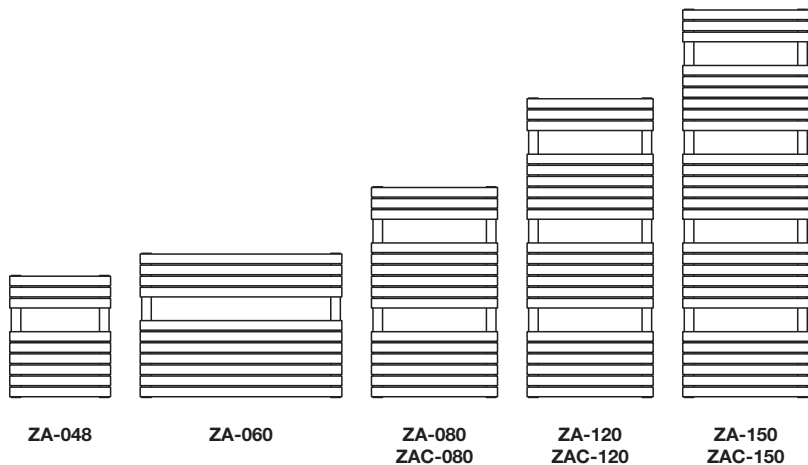

Zehnder Ax Spa Double tube

ZAD-120-050	1188	500	white*	844/2880	n/a	£555	£666.00
ZAD-150-050	1540	500	white*	1049/3579	n/a	£699	£838.80
ZAD-180-050	1804	500	white*	1262/4306	n/a	£835	£1,002.00
ZAD-180-060	1804	600	white*	1485/5067	n/a	£973	£1,167.60

*Traffic White (RAL 9016)

Dual energy: Self fit (additional cost to central heating model prices). Not available for ZAD. For more information please scan the QR code.

Colour finish: Colours from the World of Colours chart are priced at: Traffic White (RAL 9016) + 25%. Colour finish and non-stock products delivery: 3-5 weeks.

ZA-180
ZAC-180

Tube: Horizontal 38 x 10.5
Tube: Vertical $\varnothing 38\text{mm}$
All dimensions in mm