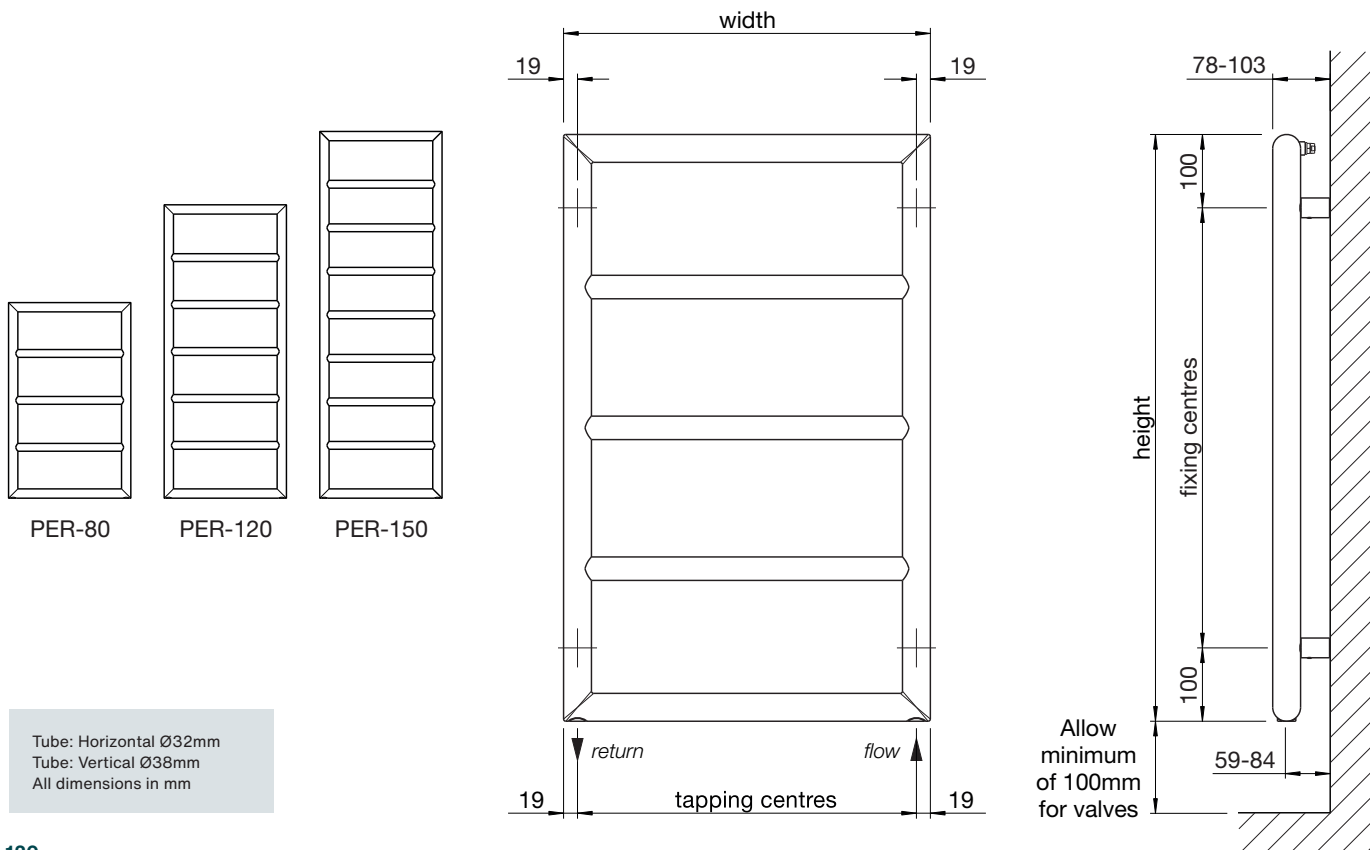

Zehnder Pera

In stock items highlighted in bold below	Height mm	Width mm	Finish	Output $\Delta T=50^{\circ}\text{C}$ Watts/btu All outputs certified to EN 442	Dual Energy Immersion Rating in Watts	RRP (ex VAT)	RRP (inc 20% VAT)
Zehnder Pera							
PER-080-050	800	500	stainless steel mirror	187/638	150	£737	£884.40
PER-120-050	1200	500	stainless steel mirror	269/918	200	£939	£1,126.80
PER-150-050	1500	500	stainless steel mirror	334/1140	250	£1,149	£1,378.80
PER-080-050-N209	800	500	brushed brass	187/638	150	£801	£961.20
PER-120-050-N209	1200	500	brushed brass	269/918	200	£1,019	£1,222.80
PER-150-050-N209	1500	500	brushed brass	334/1140	250	£1,245	£1,494.00
PER-080-050-N211	800	500	brushed black chrome	187/638	150	£801	£961.20
PER-120-050-N211	1200	500	brushed black chrome	269/918	200	£1,019	£1,222.80
PER-150-050-N211	1500	500	brushed black chrome	334/1140	250	£1,245	£1,494.00
PER-080-050-N213	800	500	brushed bronze	187/638	150	£801	£961.20
PER-120-050-N213	1200	500	brushed bronze	269/918	200	£1,019	£1,222.80
PER-150-050-N213	1500	500	brushed bronze	334/1140	250	£1,245	£1,494.00

Dual energy: Self fit (additional cost to central heating model prices). For more information please scan the QR code.