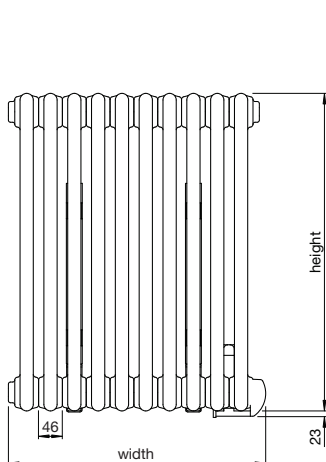

Zehnder Charleston Electric

In stock items highlighted in bold below	Height mm	Width mm	Overall Projection	No. of sections	Finish	Radio frequency remote programmer IP44 Zone 1 Bath, Zone 2 Shower, Class II Electric rating (watts)	RRP (ex VAT)	RRP (inc 20% VAT)

⚡ Zehnder Charleston Electric Horizontal - 3 column

NZ3-060-050/GF	600	502	135	10	white*	500	£689	£826.80
NZ3-060-059/GF	600	594	135	12	white*	750	£803	£963.60
NZ3-060-073/GF	600	732	135	15	white*	1000	£870	£1,044.00
NZ3-060-087/GF	600	870	135	18	white*	1250	£1,016	£1,219.20
NZ3-060-101/GF	600	1008	135	21	white*	1500	£1,096	£1,315.20
NZ3-060-128/GF	600	1284	135	27	white*	2000	£1,318	£1,581.60

⚡ Zehnder Charleston Electric Vertical - 2 column

NZ2-180-031/GF	1792	305	97	6	white*	750	£1,002	£1,202.40
NZ2-180-040/GF	1792	397	97	8	white*	1000	£1,076	£1,291.20
NZ2-180-049/GF	1792	489	97	10	white*	1250	£1,150	£1,380.00
NZ2-180-058/GF	1792	581	97	12	white*	1500	£1,223	£1,467.60

⚡ Zehnder Charleston Plinth Electric - 5 column

NZ5-030-096/GF-F	300	962	213	20	white*	1000	£1,145	£1,374.00

*Traffic White (RAL 9016)

Colour finish: Colours from the World of Colours chart are priced at:
Traffic White (RAL 9016) + 25%.
Colour finish and non-stock products delivery: 3-5 weeks.