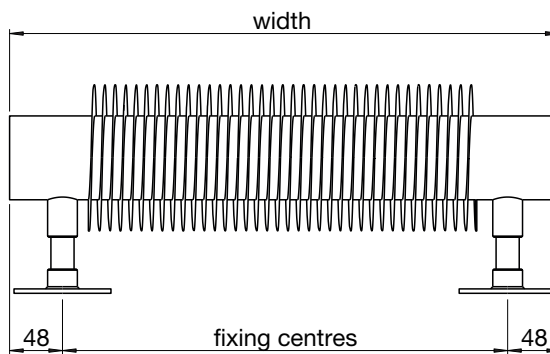

Zehnder Flow Form Electric

In stock items highlighted in bold below	Height mm	Width mm	Diameter (mm)	Finish	Simple immersion heater, IP44 Zone 1 Bath, Zone 2 Shower, Class II Electric Rating (Watts)	RRP (ex VAT)	RRP (inc 20% VAT)

Zehnder Flow Form Electric - 133mm diameter coil

FFZ-190-100/AF	190	1000	133	white*	500	£653	£783.60
FFZC-190-100/AF	190	1000	133	chrome	400	£1,063	£1,275.60
FFZ-190-150/AF	190	1500	133	white*	600	£800	£960.00
FFZC-190-150/AF	190	1500	133	chrome	500	£1,304	£1,564.80
FFZ-190-200/AF	190	2000	133	white*	1000	£947	£1,136.40
FFZC-190-200/AF	190	2000	133	chrome	750	£1,545	£1,854.00

*Traffic White (RAL 9016)

Colour finish: Colours from the World of Colours chart are priced at: Traffic White (RAL 9016) + 25%.
Colour finish and non-stock products delivery: 3-5 weeks.

This radiator may only be installed horizontally on the floor

Mounting Foot Detail

All dimensions in mm