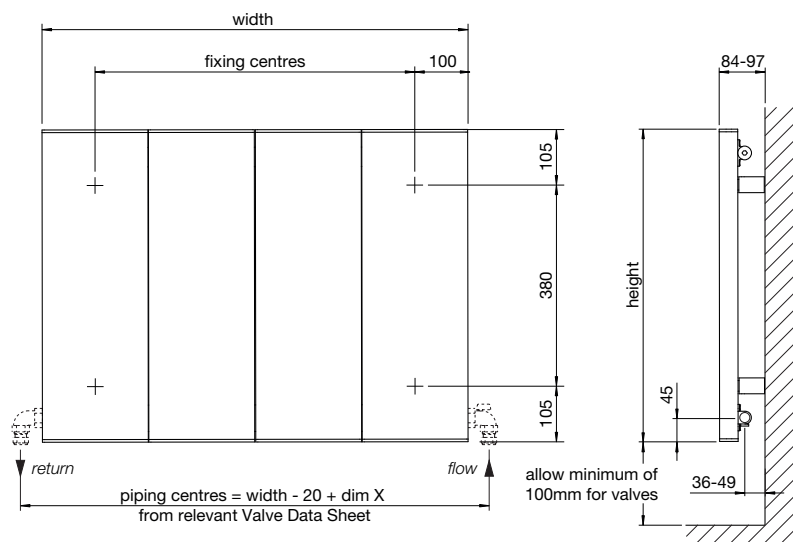

For pipes from the floor
Zehnder recommends
VALVE-SET-36.

For pipes from the wall
Zehnder recommends
VALVE-SET-11.

All dimensions in mm