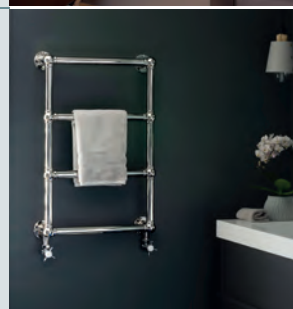

Buckingham

The Buckingham is a transitional wall-mounted design, as suitable for modern bathrooms as it is traditional rooms. It is made from chromed steel, and can be used on both central heating and hot water systems, further adding to its flexibility.

42