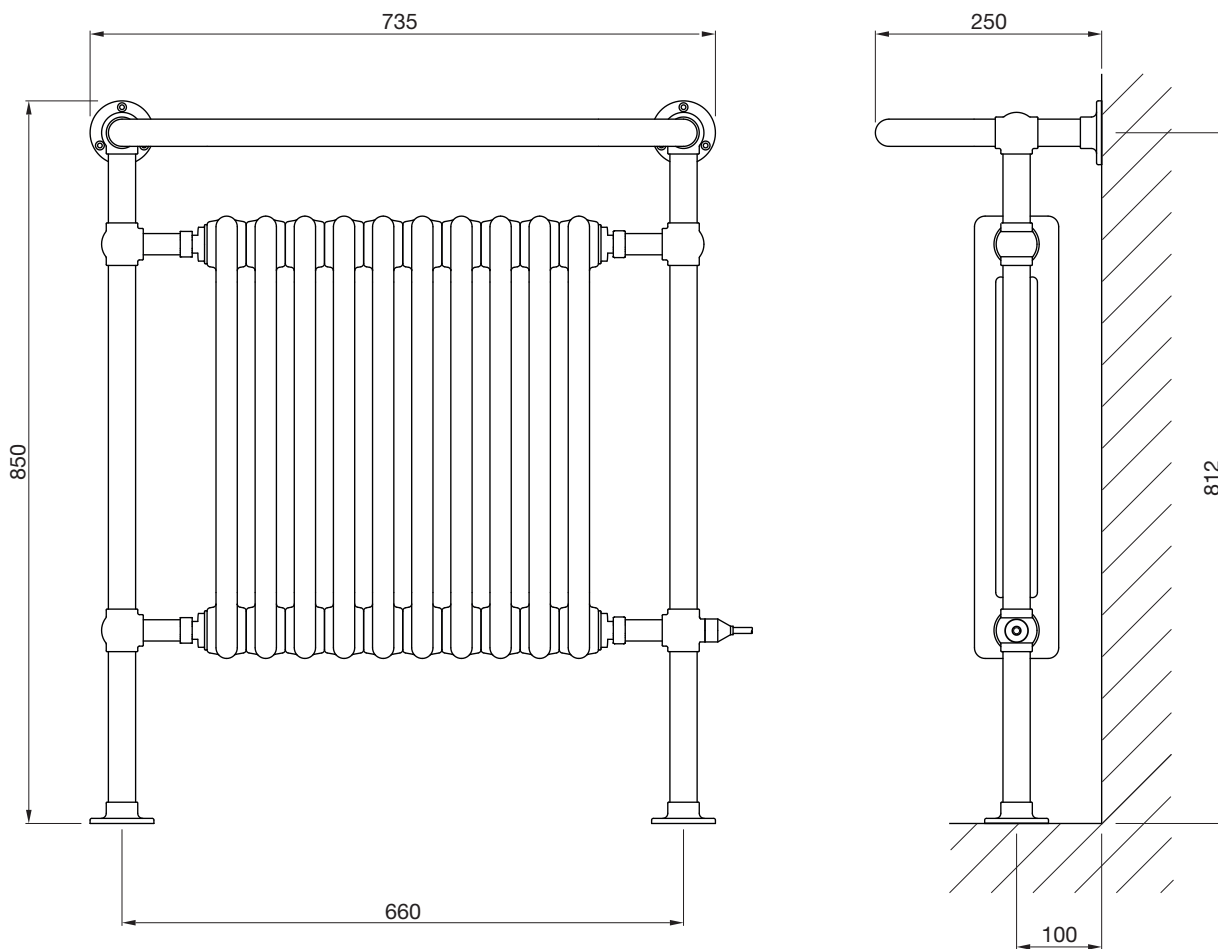

Zehnder Balmoral Electric

In stock items highlighted in bold below	Height mm	Width mm	Finish	Simple immersion heater Class I IPX4 Zone 1 Bath, Zone 2 Shower Electric rating (watts)	RRP (ex VAT)	RRP (inc 20% VAT)

Zehnder Balmoral Electric

BALME/F-085-074-CPEO	850	735	chrome	400	£2,255	£2,706.00
BALME/F-085-074-BNEO	850	735	bright nickel	400	£2,762	£3,314.40
BALME/F-085-074-AGEO	850	735	antique gold	400	£3,979	£4,774.80
BALME/F-085-074-DGEO	850	735	dark gold	400	£3,979	£4,774.80
BALME/F-085-074-PBEO	850	735	polished brass	400	£3,776	£4,531.20
BALME/F-085-074-ABEO	850	735	antique brass	400	£3,776	£4,531.20
BALME/F-085-074-BZEO	850	735	antique bronze	400	£3,776	£4,531.20
BALME/F-085-074-ACEO	850	735	antique copper	400	£3,776	£4,531.20
BALME/F-085-074-PCEO	850	735	polished copper	400	£3,776	£4,531.20
BALME/F-085-074-BCEO	850	735	brushed copper	400	£3,776	£4,531.20

Colour finish: The central column radiator is Traffic White (RAL 9016) as standard. Colours from the World of Colours chart are priced on application. Please specify clearly the central column radiator colour when ordering. Colour finishes are only available on the Chrome central heating version of the Zehnder Balmoral. Colour finish and non-stock products delivery: 4-6 weeks.

Tube: Horizontal Ø31.8mm
Tube: Vertical Ø31.8mm
All dimensions in mm