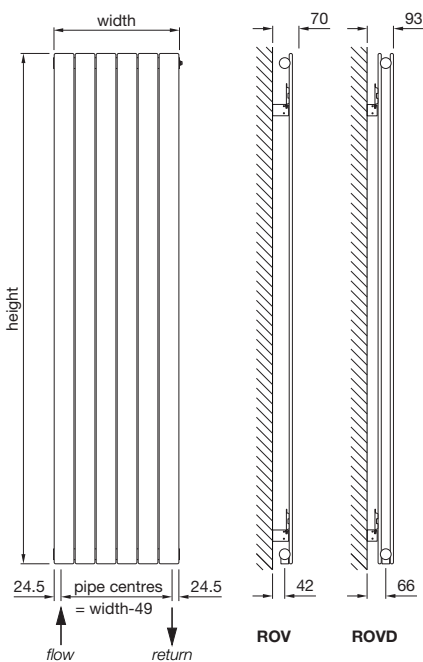

flow & return can be reversed