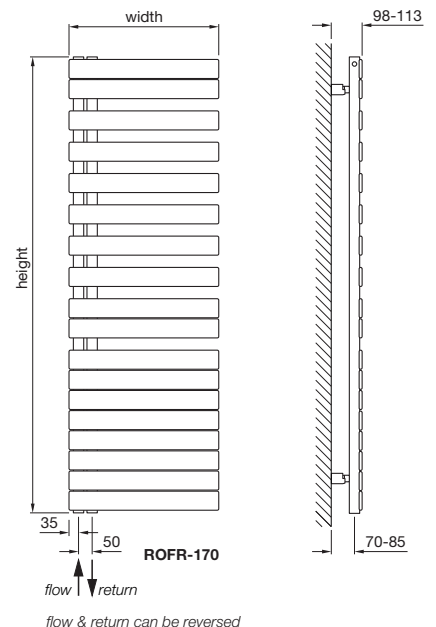

*Traffic White (RAL 9016)

Dual energy: Self fit (additional cost to central heating model prices). For more information please scan the QR code.

Colour finish: Colours from the World of Colours chart are priced at: Traffic White (RAL 9016) + 25%.
Colour finish and non-stock products delivery: 3-5 weeks.

Accessories

Model	Finish	RRP (ex VAT)	RRP (inc 20% VAT)
470331 Hooks for Zehnder Roda Spa. Pack of 2 hooks.	white*	£14	£16.80
470339 Hooks for Zehnder Roda Spa. Pack of 2 hooks.	matt black	£19	£22.80
470349 Hooks for Zehnder Roda Spa. Pack of 2 hooks.	anthracite	£19	£22.80
470369 Hooks for Zehnder Roda Spa. Pack of 2 hooks.	volcanic	£19	£22.80
470379 Hooks for Zehnder Roda Spa. Pack of 2 hooks.	colour	£19	£22.80

Tube: horizontal 70 x 11mm
Tube: vertical $\varnothing 38\text{mm}$
All dimensions in mm