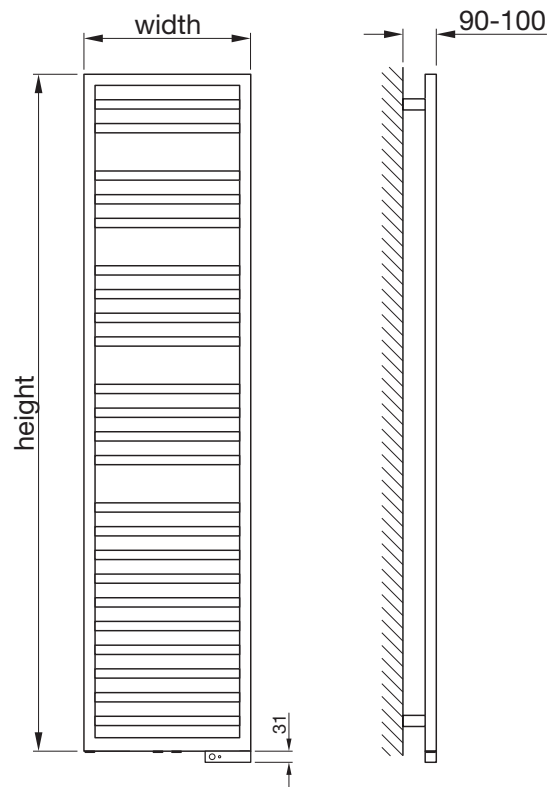

QSE-180/GF
QSEC-180/GF

Tube: Horizontal
25mm x 25mm
Outer Frame 30mm x 30mm
All dimensions in mm