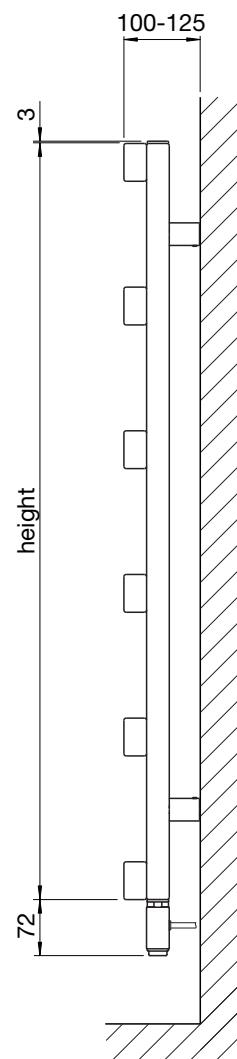

All dimensions in mm