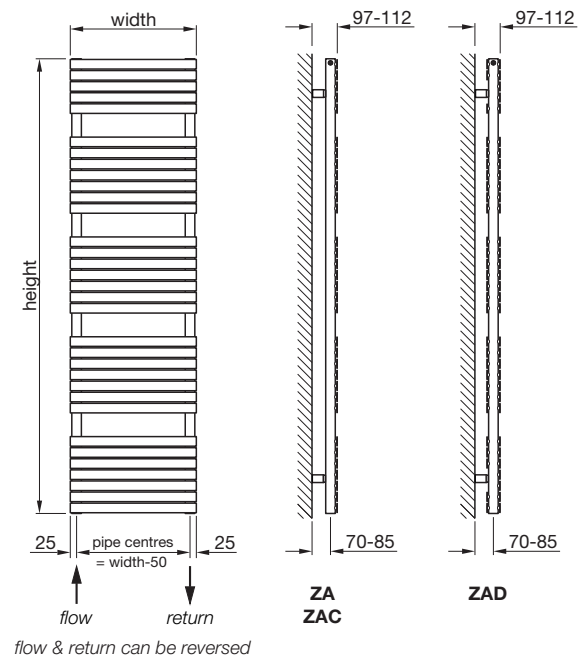

Zehnder Ax Spa Double tube

ZAD-120-050	1188	500	white*	844/2880	n/a	£555	£666.00
ZAD-150-050	1540	500	white*	1049/3579	n/a	£699	£838.80
ZAD-180-050	1804	500	white*	1262/4306	n/a	£835	£1,002.00
ZAD-180-060	1804	600	white*	1485/5067	n/a	£973	£1,167.60

*Traffic White (RAL 9016)

Dual energy: Self fit (additional cost to central heating model prices). Not available for ZAD. For more information please scan the QR code.

Colour finish: Colours from the World of Colours chart are priced at: Traffic White (RAL 9016) + 25%. Colour finish and non-stock products delivery: 3-5 weeks.

ZA-180
ZAC-180

Tube: Horizontal 38 x 10.5
Tube: Vertical $\varnothing 38\text{mm}$
All dimensions in mm