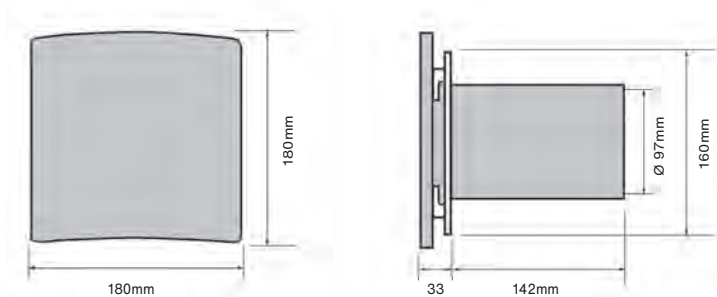

Zehnder Silent Wall & Ceiling Fans

In stock items highlighted in black	Description	Controls	Airflow l/s in FREE AIR (BS848 Pt 1)	Sound pressure level @ 3m dB(A)	Energy consumption (W)	IP Rating	RRP (ex VAT)	RRP (inc 20% VAT)
ZSR100B10A	Silent fan - Basic	Single speed. Operation by light/remote switch	26	26.7	13	IPX4 Zones 1 & 2	£68	£81.60
ZSR100TR11A	Silent fan - Timer	Single speed. Operation by light/remote switch. Adjustable overrun timer (2-30 mins & set at 15 mins)	26	26.7	16	IPX4 Zones 1 & 2	£81	£97.20
ZSR100HTR12A	Silent fan - Humidistat	Single speed. Automatic operation by humidity control with option for manual override switch. Adjustable humidity (70-90% & set at 70%). Adjustable overrun timer to prevent hunting	26	26.7	16	IPX4 Zones 1 & 2	£103	£123.60

All fans suitable for wall or ceiling mounting with discharge through an external wall or soffit, but not the roof. Not for use with more than 3m of ducting.

ZSR100 wall fans