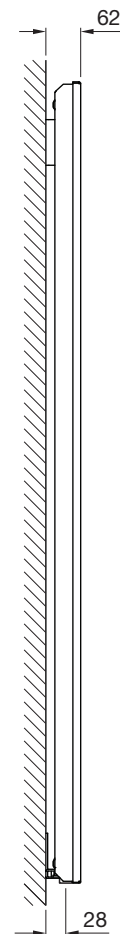

Projection from wall to front face: 74 mm - 79 mm
The mirror finish has a 9% reduction in output
The benefits from freely accessible connections making installation quick and easy
Side panels provide an aesthetically pleasing finish to this stunning product

Optional stainless steel towel rail available with Arteplano Premium and Arteplano Premium Electric. Please see page 25 for details.

All dimensions in mm