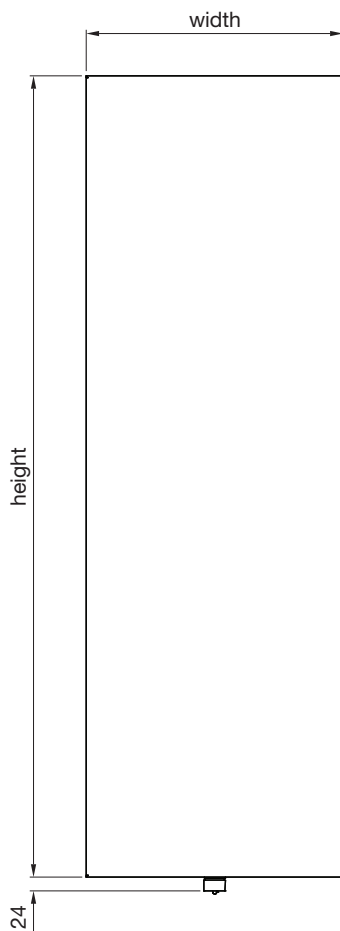

Bathroom & kitchen radiators

Selection

Studio collection

General radiators

Colour finish: Colours from the World of Colours chart are priced at: Traffic White (RAL 9016) + 25%.
Colour finish and non-stock products delivery: 3-5 weeks.