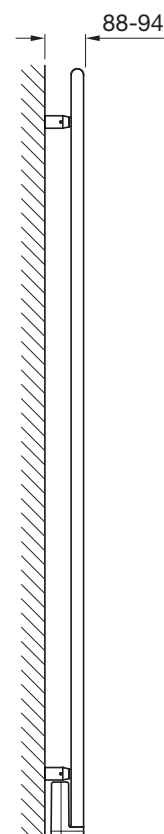

**RB-130/GF**  
**RBC-130/GF**

**RB-160/GF**  
**RBC-160/GF**

**RB-180/GF**  
**RBC-180/GF**

Tube:  
horizontal 70 x 8mm  
Tube: vertical 30 x 4mm  
D-shaped tubes  
All dimensions in mm

Ribbon Electric is available in three different sizes ideal for any modern bathroom interior. Complies with the new Eco Design Directive.