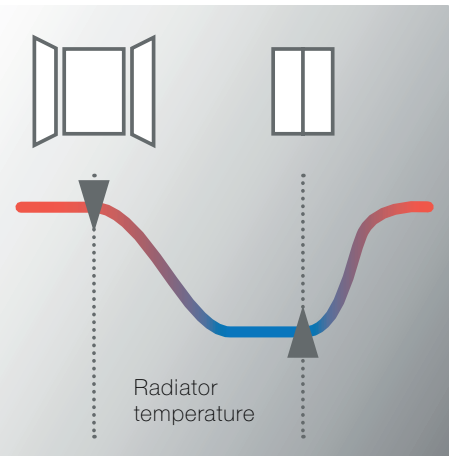

- Temperature changes are quickly recognised via the external temperature sensor
- The integral thermostat proactively reacts to sensor information; delivering the perfect indoor climate
- Intuitive radiator which automatically switches off if a window is open for an extended period
- An intelligent heating solution which lowers costs and energy consumption