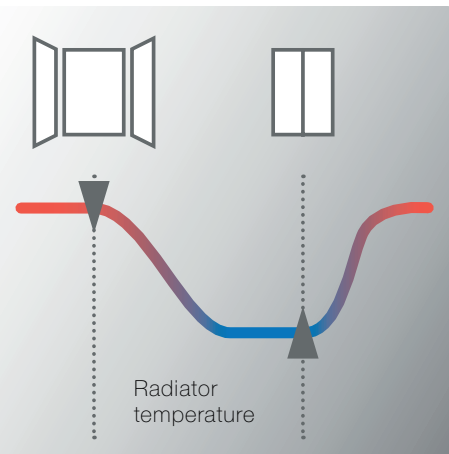

*Pure White (RAL 9010)

Temperature controller: Backlit LCD digital display screen gives complete control. Temperature can be adjusted in 0.5°C increments. 3 pre-set programmes and 5 mode settings. Open window detection system and parental lock. 7 day programmable function.

Colour finish: Colours from the World of Colours chart are priced at: Pure White (RAL 9010) + 25%. Colour finish and non-stock products delivery: 3-5 weeks.

Accessories			
Model		RRP (ex VAT)	RRP (inc 20% VAT)
887220	Zehnder Connect hub for Fare Tech radiator.	£273	£327.60

Open Window detection

The Integral control unit recognises if a window has been opened for an extended period and switches the radiator off. Once the window is closed, the radiator returns to normal operation.

- Temperature changes are quickly recognised via the external temperature sensor
- The integral thermostat proactively reacts to sensor information; delivering the perfect indoor climate
- Intuitive radiator which automatically switches off if a window is open for an extended period
- An intelligent heating solution which lowers costs and energy consumption

All dimensions in mm