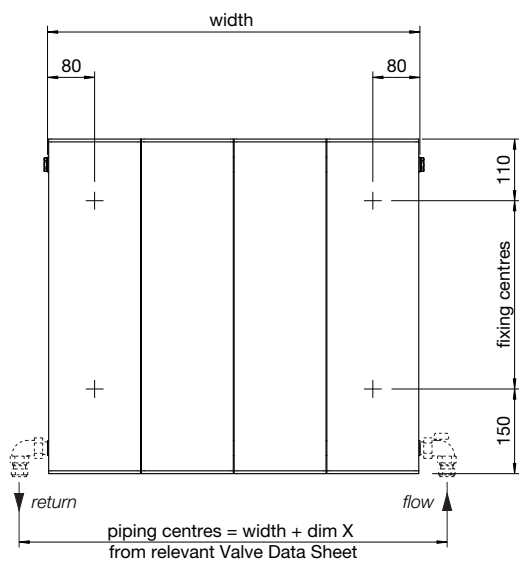

*Traffic White (RAL 9016)

Also available in a range of exclusive finishes. Please see the next page for full details.

To make the Zehnder Blok a towel radiator please add a single BLARS-033 or BLAR-033 to orders.

Please note: Additional towel rails (3 max) can be added to the 160 & 190 models. Please ensure a minimum of 315mm vertical spacing between each rail.

Accessories				
Model		Finish	RRP (ex VAT)	RRP (inc 20% VAT)
BLARS-033	Zehnder Blok Rail for cloakroom. Length spans 2 elements (adds 38mm to front face)	Polished Aluminium	£180	£216.00
BLAR-033	Zehnder Blok Rail. Length spans 2 elements (adds 66mm to front face)	Polished Aluminium	£180	£216.00

note: flow & return can be reversed if required see separate sheet for instructions