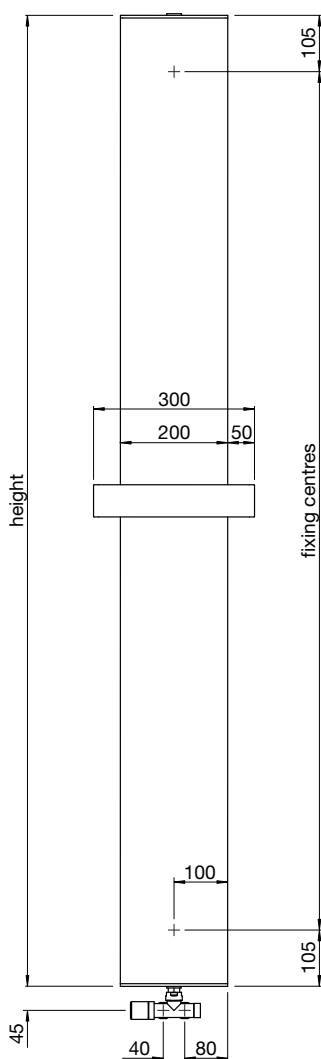

Zehnder Svelte

In stock items highlighted in bold below	Height mm	Width mm	Finish	Output $\Delta T=50^{\circ}\text{C}$ Watts/btu All outputs certified to EN 442	RRP (ex VAT)	RRP (inc 20% VAT)
SVA-151-030	1510	300	white*	361/1232	£864	1,036.80
SVA-189-030	1890	300	white*	430/1467	£903	1,083.60
SVA-151-030-0336	1510	300	volcanic	361/1232	£864	1,036.80
SVA-189-030-0336	1890	300	volcanic	430/1467	£903	1,083.60
SVA-151-030-0371	1510	300	aluminium	361/1232	£1,080	1,296.00
SVA-189-030-0371	1890	300	aluminium	430/1467	£1,129	1,354.80
SVA-151-030-SAP10020	1510	300	champagne	361/1232	£1,080	1,296.00
SVA-189-030-SAP10020	1890	300	champagne	430/1467	£1,129	1,354.80
SVA-151-030-SW208F	1510	300	marron	361/1232	£1,080	1,296.00
SVA-189-030-SW208F	1890	300	maron	430/1467	£1,129	1,354.80
SVA-151-030-M3000L	1510	300	nickel look	361/1232	£1,080	1,296.00
SVA-189-030-M3000L	1890	300	nickel look	430/1467	£1,129	1,354.80
SVA-151-030-SBP9010	1510	300	white sable	361/1232	£1,080	1,296.00
SVA-189-030-SBP9010	1890	300	white sable	430/1467	£1,129	1,354.80

Zehnder Svelte

*Traffic White (RAL 9016). Non-stock products delivery: 4-6 weeks.

Please note: when ordering, please specify whether you require pipe connections to the wall or the floor, as there are specific fittings on the Svelte.

straight or angled valves are supplied with this radiator (see separate sheet for fitting instructions)

please note: the internal tube will rattle when the radiator is unpacked. This is normal and will not happen once the radiator is installed.