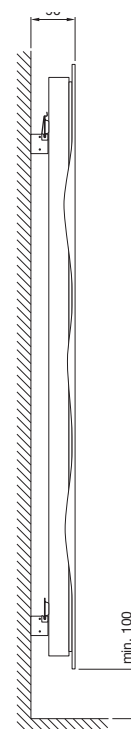

Zehnder Splash

SPZE-120-075/GF	1230	750	white	750	£3,369	£4,211.25

- Can be positioned horizontally, or vertically
- Projection from the wall: 90mm
- Made from durable Corian
- Controlled via radio frequency programmer
- Electric operation providing fast heat response time