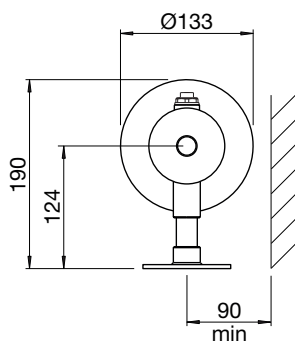

In stock items highlighted in bold below	Height mm	Width mm	Diameter (mm)	Finish	Output $\Delta T=50^{\circ}\text{C}$ Watts/btu All outputs certified to EN 442	RRP (ex VAT)	RRP (inc 20% VAT)
Zehnder Flow Form - 88mm diameter coil							
FFZ-130-100	130	1000	88	white*	246/839	£435	£522.00
FFZI-130-100	130	1000	88	stainless steel brushed	163/556	£391	£469.20
FFZ-130-150	130	1500	88	white*	361/1232	£550	£660.00
FFZI-130-150	130	1500	88	stainless steel brushed	240/819	£473	£567.60
FFZ-130-200	130	2000	88	white*	498/1699	£665	£798.00
FFZI-130-200	130	2000	88	stainless steel brushed	316/1078	£552	£662.40

Zehnder Flow Form - 133mm diameter coil							
FFZ-190-100	190	1000	133	white*	370/1262	£546	£655.20
FFZC-190-100	190	1000	133	chrome	346/1181	£956	£1,147.20
FFZI-190-100	190	1000	133	stainless steel brushed	222/757	£491	£589.20
FFZ-190-150	190	1500	133	white*	565/1928	£672	£840.00
FFZC-190-150	190	1500	133	chrome	513/1750	£1,176	£1,411.20
FFZI-190-150	190	1500	133	stainless steel brushed	340/1160	£578	£693.60
FFZ-190-200	190	2000	133	white*	797/2719	£798	£957.60
FFZC-190-200	190	2000	133	chrome	706/2409	£1,396	£1,675.20
FFZI-190-200	190	2000	133	stainless steel brushed	464/1583	£662	£794.40

*Traffic White (RAL 9016)

Colour finish: Colours from the World of Colours chart are priced at: Traffic White (RAL 9016) + 25%.
Colour finish and non-stock products delivery: 3-5 weeks.

This radiator may only be installed horizontally on the floor

All dimensions in mm