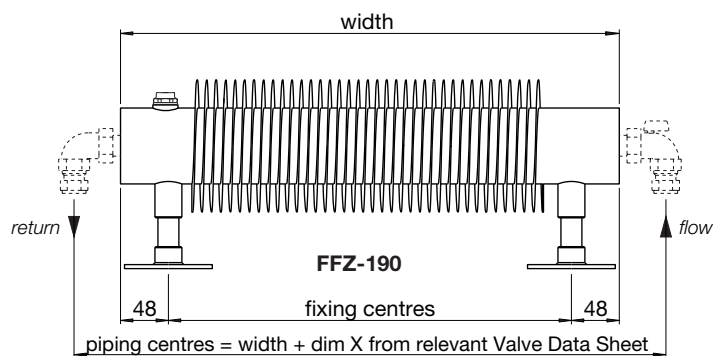

Zehnder Flow Form

In stock items highlighted in bold below	Height mm	Width mm	Diameter (mm)	Finish	Output $\Delta T=50^{\circ}\text{C}$ Watts/btu All outputs certified to EN 442	RRP (ex VAT)	RRP (inc 20% VAT)
Zehnder Flow Form - 88mm diameter coil							
FFZ-130-100	130	1000	88	white*	246/839	£435	£522.00
FFZI-130-100	130	1000	88	stainless steel brushed	163/556	£391	£469.20
FFZ-130-150	130	1500	88	white*	361/1232	£550	£660.00
FFZI-130-150	130	1500	88	stainless steel brushed	240/819	£473	£567.60
FFZ-130-200	130	2000	88	white*	498/1699	£665	£798.00
FFZI-130-200	130	2000	88	stainless steel brushed	316/1078	£552	£662.40

Zehnder Flow Form - 133mm diameter coil							
FFZ-190-100	190	1000	133	white*	370/1262	£546	£655.20
FFZC-190-100	190	1000	133	chrome	346/1181	£956	£1,147.20
FFZI-190-100	190	1000	133	stainless steel brushed	222/757	£491	£589.20
FFZ-190-150	190	1500	133	white*	565/1928	£672	£840.00
FFZC-190-150	190	1500	133	chrome	513/1750	£1,176	£1,411.20
FFZI-190-150	190	1500	133	stainless steel brushed	340/1160	£578	£693.60
FFZ-190-200	190	2000	133	white*	797/2719	£798	£957.60
FFZC-190-200	190	2000	133	chrome	706/2409	£1,396	£1,675.20
FFZI-190-200	190	2000	133	stainless steel brushed	464/1583	£662	£794.40

*Traffic White (RAL 9016)

Colour finish: Colours from the World of Colours chart are priced at: Traffic White (RAL 9016) + 25%.
Colour finish and non-stock products delivery: 3-5 weeks.

This radiator may only be installed horizontally on the floor

All dimensions in mm