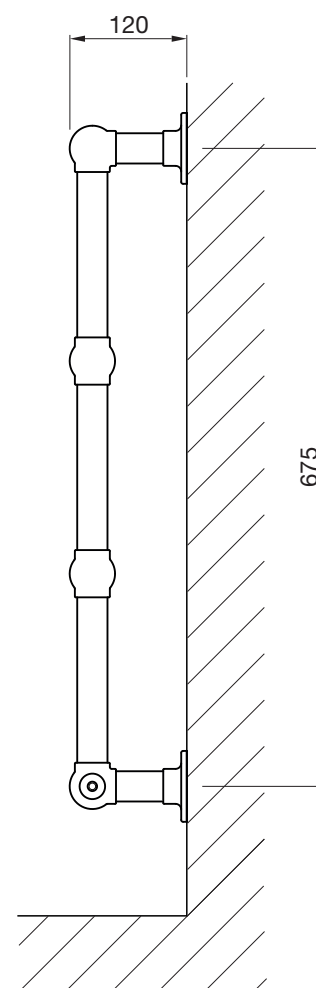

Zehnder Buckingham Electric

In stock items highlighted in bold below	Height mm	Width mm	Finish	Simple immersion heater Class I IPX4 Zone 1 Bath, Zone 2 Shower Electric rating (watts)	RRP (ex VAT)	RRP (inc 20% VAT)

Zehnder Buckingham Electric

BUCKE/F-075-050-CPEO	750	500	chrome	150	£1,458	£1,749.60
BUCKE/F-075-050-BNEO	750	500	bright nickel	150	£1,765	£2,118.00
BUCKE/F-075-050-AGEO	750	500	antique gold	150	£2,502	£3,002.40
BUCKE/F-075-050-DGEO	750	500	dark gold	150	£2,502	£3,002.40
BUCKE/F-075-050-PBEO	750	500	polished brass	150	£2,377	£2,852.40
BUCKE/F-075-050-ABEO	750	500	antique brass	150	£2,377	£2,852.40
BUCKE/F-075-050-BZEO	750	500	antique bronze	150	£2,377	£2,852.40
BUCKE/F-075-050-ACEO	750	500	antique copper	150	£2,377	£2,852.40
BUCKE/F-075-050-PCEO	750	500	polished copper	150	£2,377	£2,852.40
BUCKE/F-075-050-BCEO	750	500	brushed copper	150	£2,377	£2,852.40

Tube: Horizontal Ø31.8mm
Tube: Vertical Ø31.8mm
All dimensions in mm