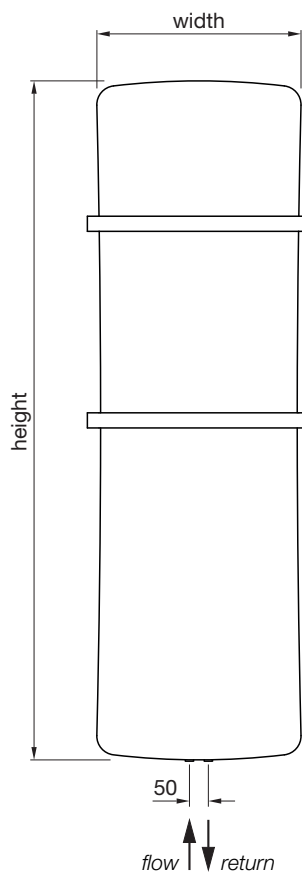

All dimensions in mm