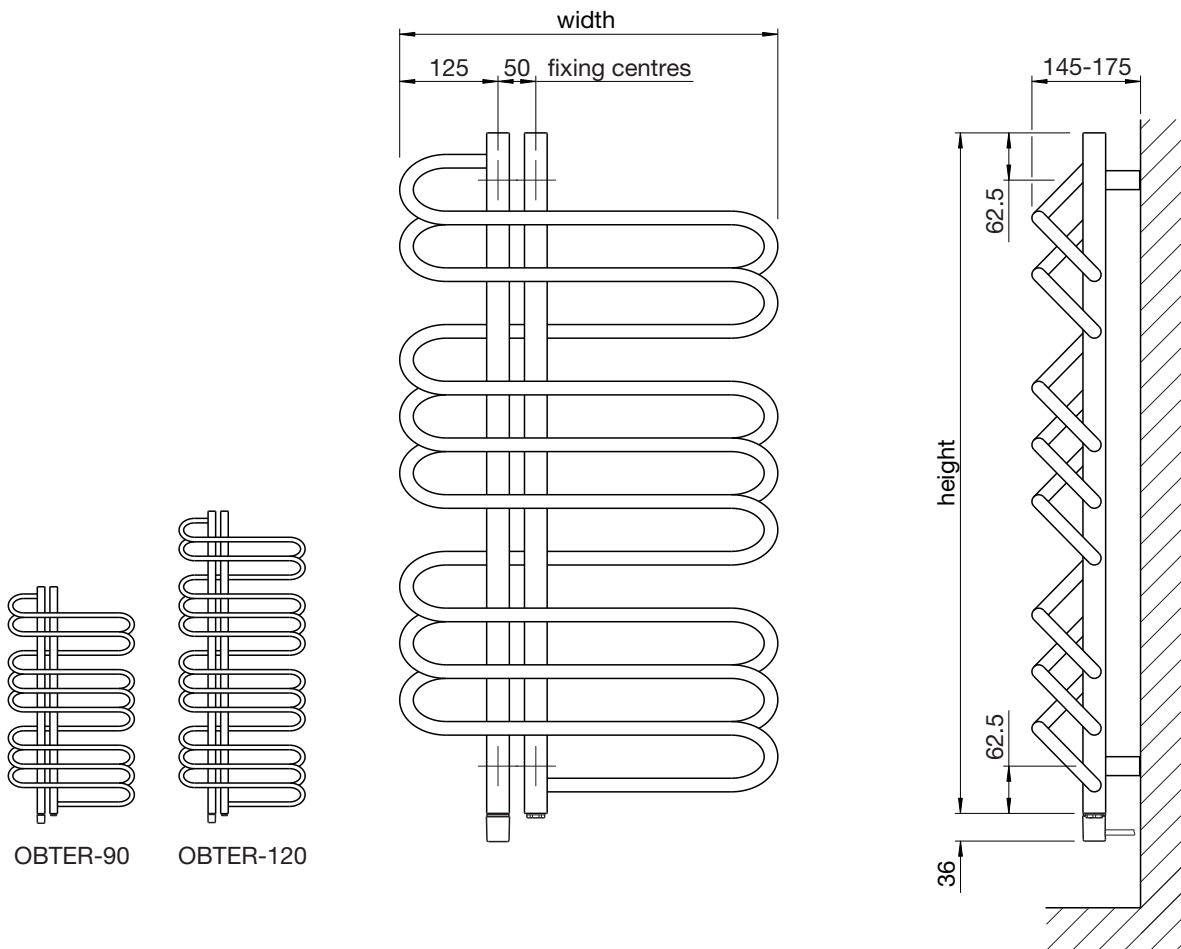

Zehnder Orbit Electric

In stock items highlighted in bold below	Height mm	Width mm	Finish	Simple immersion heater Class I IPX4 Zones 1 & 2 Electric rating (Watts)	RRP (ex VAT)	RRP (inc 20% VAT)
OBTER-090-050/F	900	500	stainless steel mirror	200	£1,028	£1,233.60
OBTER-120-050/F	1200	stainless steel mirror	250	£1,323	£1,587.60	

Zehnder Orbit Electric

Tube: Horizontal Ø18mm
Vertical 30mm x 30mm
All dimensions in mm