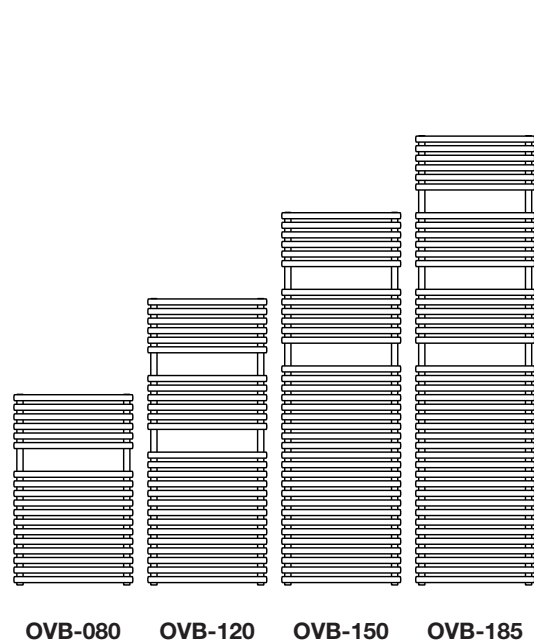

Tube: Horizontal  $\varnothing 25\text{mm}$   
Tube: Vertical  $\varnothing 26\text{mm}$   
All dimensions in mm

Stocked items

With stunning horizontally arranged round tubes the Ovida Bow is a modern addition to any bathroom kitchen. Available in a variety of colours and sizes, the Ovida Bow benefits from large spacing between the tubes providing plenty of hanging towel hanging space - perfect for the family bathroom.