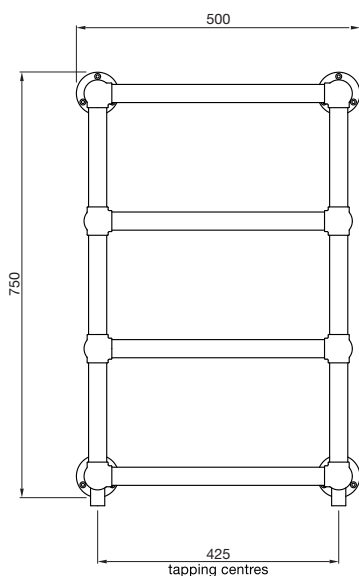

In stock items highlighted in bold below	Height mm	Width mm	Finish	Output $\Delta T=50^{\circ}\text{C}$ Watts/btu All outputs certified to EN 442	Dual Energy Immersion Rating in Watts	RRP (ex VAT)	RRP (inc 20% VAT)

Zehnder Buckingham Dual Energy

BUCKM/F-075-050-CPDE	750	500	chrome	175/597	150	£1,357	£1,628.40
BUCKM/F-075-050-BNDE	750	500	bright nickel	175/597	150	£1,642	£1,970.40
BUCKM/F-075-050-AGDE	750	500	antique gold	175/597	150	£2,327	£2,792.40
BUCKM/F-075-050-DGDE	750	500	dark gold	175/597	150	£2,327	£2,792.40
BUCKM/F-075-050-PBDE	750	500	polished brass	175/597	150	£2,213	£2,655.60
BUCKM/F-075-050-ABDE	750	500	antique brass	175/597	150	£2,213	£2,655.60
BUCKM/F-075-050-BZDE	750	500	antique bronze	175/597	150	£2,213	£2,655.60
BUCKM/F-075-050-ACDE	750	500	antique copper	175/597	150	£2,213	£2,655.60
BUCKM/F-075-050-PCDE	750	500	polished copper	175/597	150	£2,213	£2,655.60
BUCKM/F-075-050-BCDE	750	500	brushed copper	175/597	150	£2,213	£2,655.60