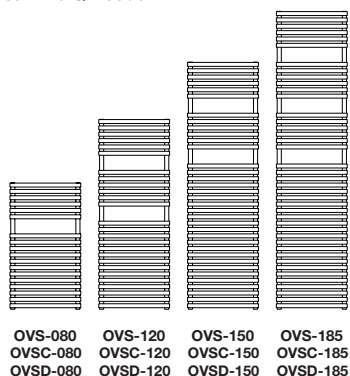

Tube: Horizontal  $\varnothing 25\text{mm}$   
Tube: Vertical  $\varnothing 26\text{mm}$   
All dimensions in mm

Stocked items

An essential luxury, the Ovida towel rail will keep your towels as fresh as a daisy and as dry as a bone. The clean lines of this stylish and practical radiator look equally at home in bathrooms, kitchens and cloakrooms.