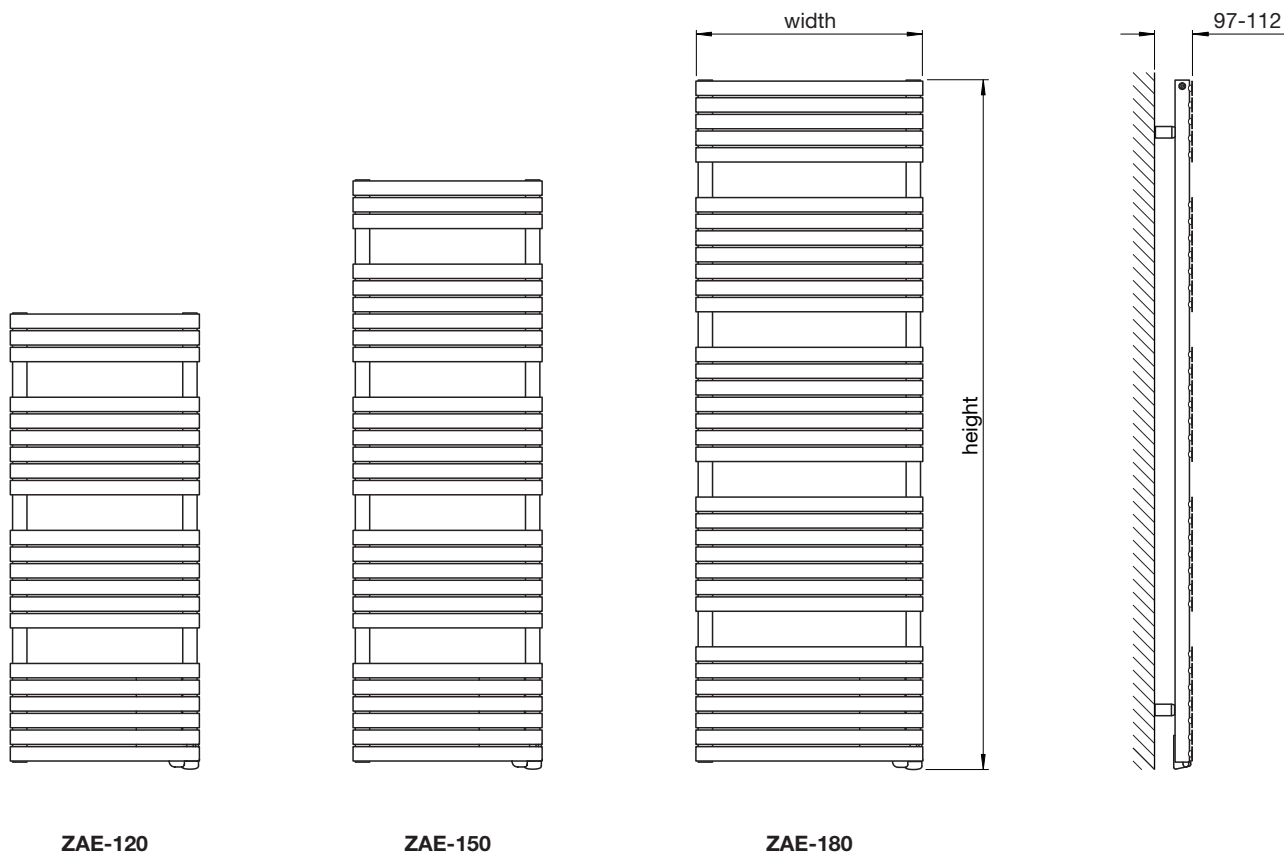

Zehnder Ax Spa Electric

In stock items highlighted in bold below	Height mm	Width mm	Finish	Radio frequency remote programmer IP44 Zone 1 Bath, Zone 2 Shower, Class II Electric rating (watts)	RRP (ex VAT)	RRP (inc 20% VAT)
Zehnder Ax Spa Electric						
ZAE-120-050/GF	1210	500	white*	500	£654	£784.80
ZAE-150-040/GF	1562	400	white*	500	£677	£812.40
ZAE-150-050/GF	1562	500	white*	750	£732	£878.40
ZAE-180-060/GF	1826	600	white*	1000	£861	£1,033.20
ZAE-180-080/GF	1826	800	white*	1250	£982	£1,178.40

*Traffic White (RAL 9016)

Colour finish: Colours from the World of Colours chart are priced at: Traffic White (RAL 9016) + 25%.
Colour finish and non-stock products delivery: 3-5 weeks.

Tube: Horizontal 38 x 10.5
Tube: Vertical Ø38mm
All dimensions in mm