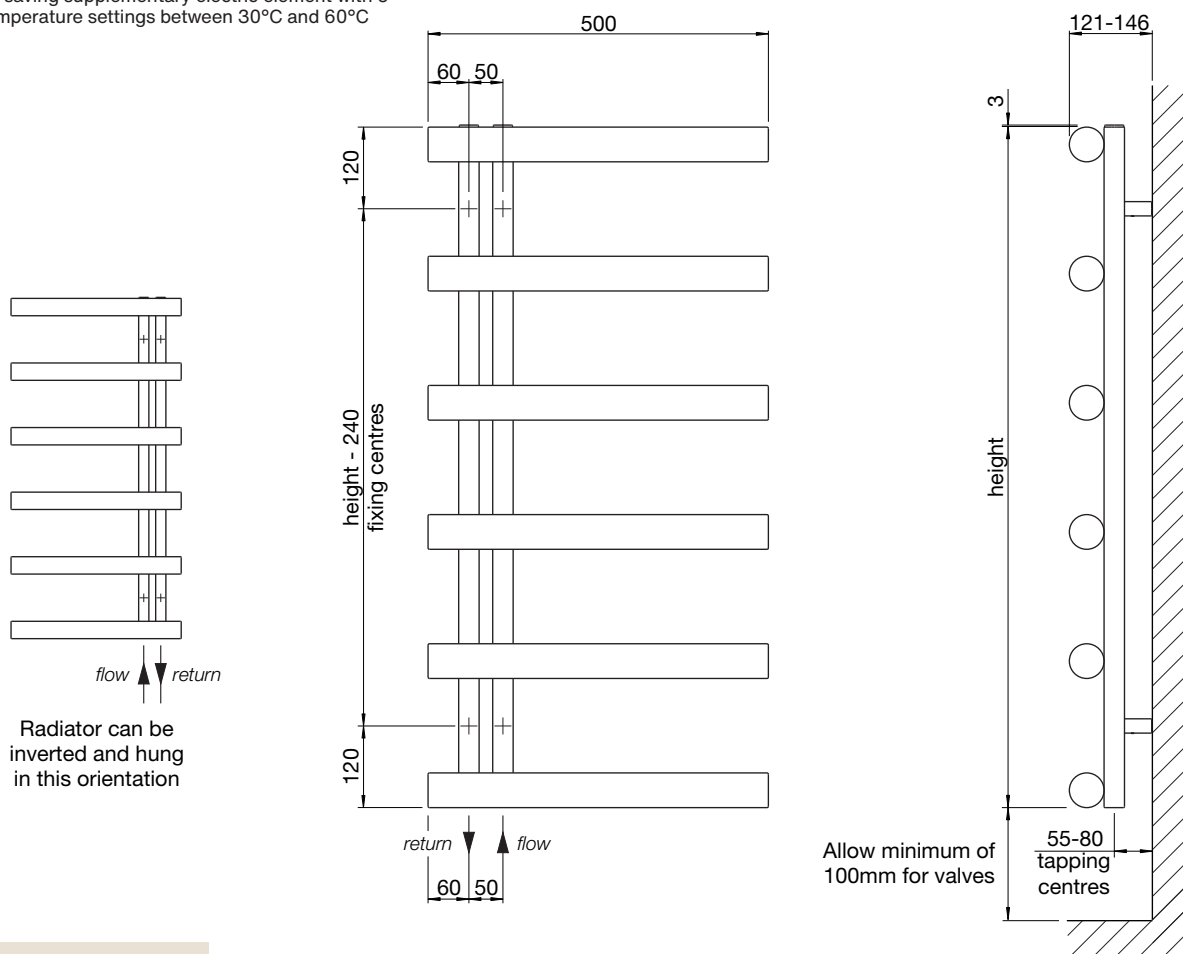

Colour finish: Colours from the World of Colours chart are priced on application. Colour finish products delivery 4-6 weeks.

Dual energy: Self fit (additional cost to central heating model prices). For more information please scan the QR code.

Rail can be installed with the tubes to the right or the left

CTE fuel saving supplementary electric element with 5 water temperature settings between 30°C and 60°C

Radiator can be inverted and hung in this orientation

All dimensions in mm