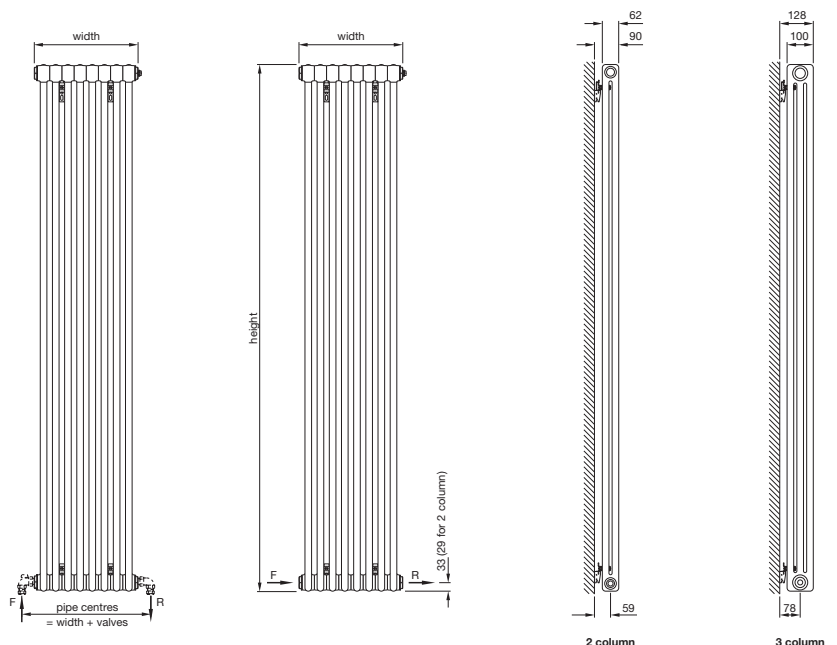

### Accessories

Model		RRP (ex VAT)	RRP (inc 20% VAT)
<b>966018</b>	Chrome towel bar. Length: 366mm. Spans up to 9 sections.	£154	£184.80
<b>458208</b>	Chrome towel bar. Length: 412mm. Spans up to 10 sections.	£160	£192.00
<b>458218</b>	Chrome towel bar. Length: 596mm. Spans up to 14 sections.	£173	£207.60
<b>966028</b>	Chrome towel bar. Length: 918mm. Spans up to 21 sections.	£178	£213.60
The Charleston chrome towel bar (above) can be cut down to fit if required			
<b>CTR-28</b>	Chrome towel rail. Spans across 6 elements	£176	£211.20
<b>CTR-37</b>	Chrome towel rail. Spans across 8 elements	£178	£213.60
<b>CTR-46</b>	Chrome towel rail. Spans across 10 elements	£180	£216.00
<b>CTR-55</b>	Chrome towel rail. Spans across 12 elements	£182	£218.40
<b>CTR-64</b>	Chrome towel rail. Spans across 14 elements	£184	£220.80
Chrome towel rail contains full length rail and two brackets			
<b>601020</b>	Lambs wool cleaning brush	£34	£40.80