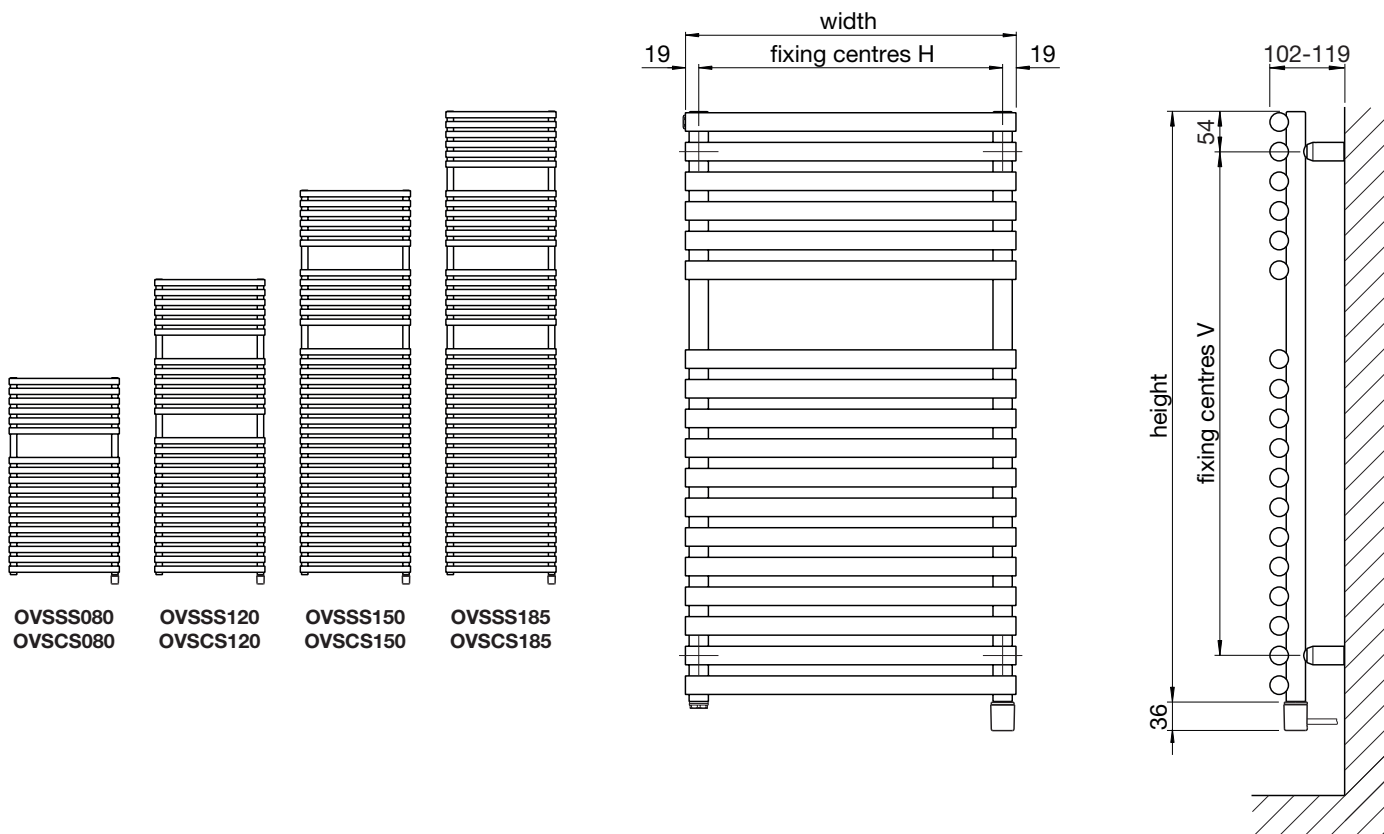

Zehnder Ovida Electric

In stock items highlighted in bold below	Height mm	Width mm	Finish	Simple immersion heater (IHE) Class I IP65 Zones 1 & 2 Electric rating (Watts)	RRP (ex VAT)	RRP (inc 20% VAT)
OVSSS080050EAZK	796	496	white*	400	£345	£414.00
OVSSS080060EAZK	796	596	white*	500	£372	£446.40
OVSSS120050EAZK	1196	496	white*	600	£415	£498.00
OVSSS120060EAZK	1196	496	white*	600	£445	£534.00
OVSSS150050EAZK	1556	496	white*	600	£477	£572.40
OVSSS150060EAZK	1556	596	white*	600	£518	£621.60
OVSSS185050EAZK	1876	496	white*	600	£521	£625.20
OVSSS185060EAZK	1876	596	white*	600	£569	£682.80
OVSCS080050EAZK	796	496	chrome	200	£627	£752.40
OVSCS080060EAZK	796	596	chrome	200	£689	£826.80
OVSCS120050EAZK	1196	496	chrome	400	£809	£970.80
OVSCS120060EAZK	1196	596	chrome	400	£912	£1,094.40
OVSCS150050EAZK	1556	496	chrome	500	£1,027	£1,232.40
OVSCS150060EAZK	1556	596	chrome	600	£1,158	£1,389.60
OVSCS185050EAZK	1876	496	chrome	600	£1,178	£1,413.60
OVSCS185060EAZK	1876	596	chrome	600	£1,321	£1,585.20

*Traffic White (RAL 9016)

Colour finish: Colours from the World of Colours chart are priced at: Traffic White (RAL 9016) + 25%.
Colour finish and non-stock products delivery: 3-5 weeks.

Tube: Horizontal Ø25mm
Tube: Vertical Ø26mm
All dimensions in mm