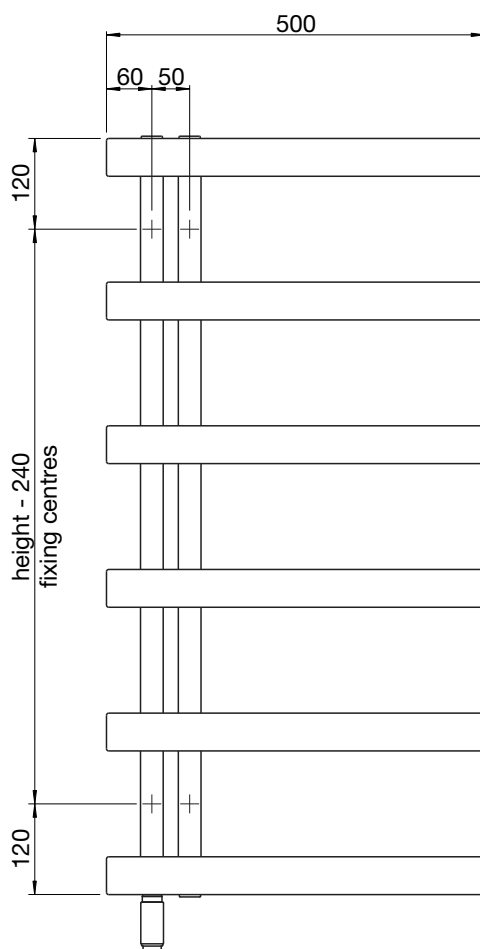

All dimensions in mm