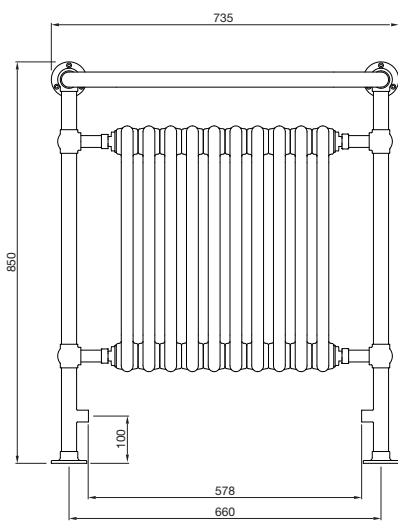

In stock items highlighted in bold below	Height mm	Width mm	Finish	Output $\Delta T=50^{\circ}\text{C}$ Watts/btu All outputs certified to EN 442	Dual Energy Immersion Rating in Watts	RRP (ex VAT)	RRP (inc 20% VAT)

Zehnder Balmoral Dual Energy

BALMM/F-085-074-CPDE	850	735	chrome	683/2330	400	£2,099	£2,518.80
BALMM/F-085-074-BNDE	850	735	bright nickel	683/2330	400	£2,571	£3,085.20
BALMM/F-085-074-AGDE	850	735	antique gold	683/2330	400	£3,700	£4,440.00
BALMM/F-085-074-DGDE	850	735	dark gold	683/2330	400	£3,700	£4,440.00
BALMM/F-085-074-PBDE	850	735	polished brass	683/2330	400	£3,512	£4,214.40
BALMM/F-085-074-ABDE	850	735	antique brass	683/2330	400	£3,512	£4,214.40
BALMM/F-085-074-BZDE	850	735	antique bronze	683/2330	400	£3,512	£4,214.40
BALMM/F-085-074-ACDE	850	735	antique copper	683/2330	400	£3,512	£4,214.40
BALMM/F-085-074-PCDE	850	735	polished copper	683/2330	400	£3,512	£4,214.40
BALMM/F-085-074-BCDE	850	735	brushed copper	683/2330	400	£3,512	£4,214.40

Colour finish: The central column radiator is Traffic White (RAL 9016) as standard. Colours from the World of Colours chart are priced on application. Please specify clearly the central column radiator colour when ordering. Colour finishes are only available on the Chrome central heating version of the Zehnder Balmoral. Colour finish and non-stock products delivery: 4-6 weeks.

BALM-085-074