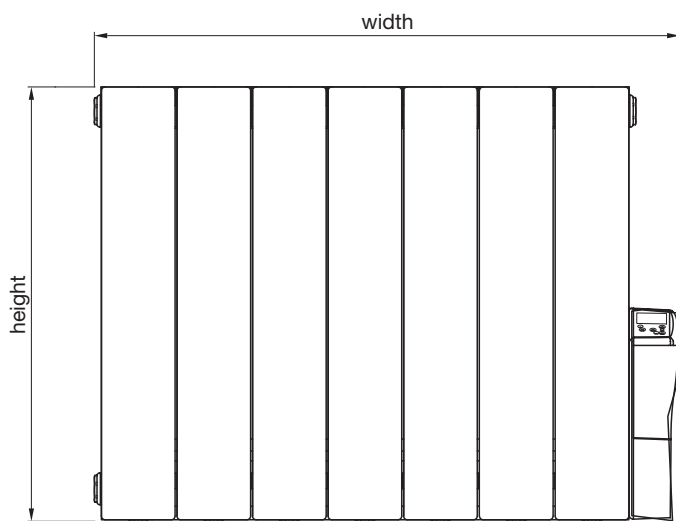

Zehnder Alura

In stock items highlighted in bold below	Height mm	Width mm	No. of sections	Finish	With factory fitted controls, IP34 Zone 1 Bath, Zone 2 Shower, Class II Electric Rating (Watts)	RRP (ex VAT)	RRP (inc 20% VAT)
ALE-050-036/F	575	377	3	white*	500	£404	£484.80
ALE-075-046/F	575	477	4	white*	750	£440	£528.00
ALE-100-056/F	575	577	5	white*	1000	£496	£595.20
ALE-125-076/F	575	777	7	white*	1250	£581	£697.20
ALE-150-086/F	575	877	8	white*	1500	£644	£772.80
ALE-200-116/F	575	1177	11	white*	2000	£791	£949.20

*Pure White (RAL 9010) . Colour finishes are not available.

Temperature controller: Backlit LCD digital display screen gives complete control. Temperature can be adjusted in 0.5°C increments. 3 pre-set programmes and 5 mode settings. Open window detection system and parental lock. 7 day programmable function.

Open Window detection

The Integral control unit recognises if a window has been opened for an extended period and switches the radiator off. Once the window is closed, the radiator returns to normal operation.

- Temperature changes are quickly recognised via the external temperature sensor
- The integral thermostat proactively reacts to sensor information; delivering the perfect indoor climate
- Intuitive radiator which automatically switches off if a window is open for an extended period
- An intelligent heating solution which lowers costs and energy consumption

All dimensions in mm