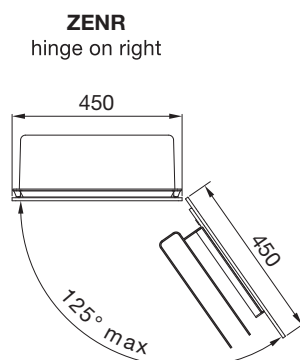

**ZENR**  
hinge on right

All dimensions in mm

Stocked items

2 YEAR WARRANTY

studio collection

Bathroom & Kitchen radiators

Selection

Studio collection