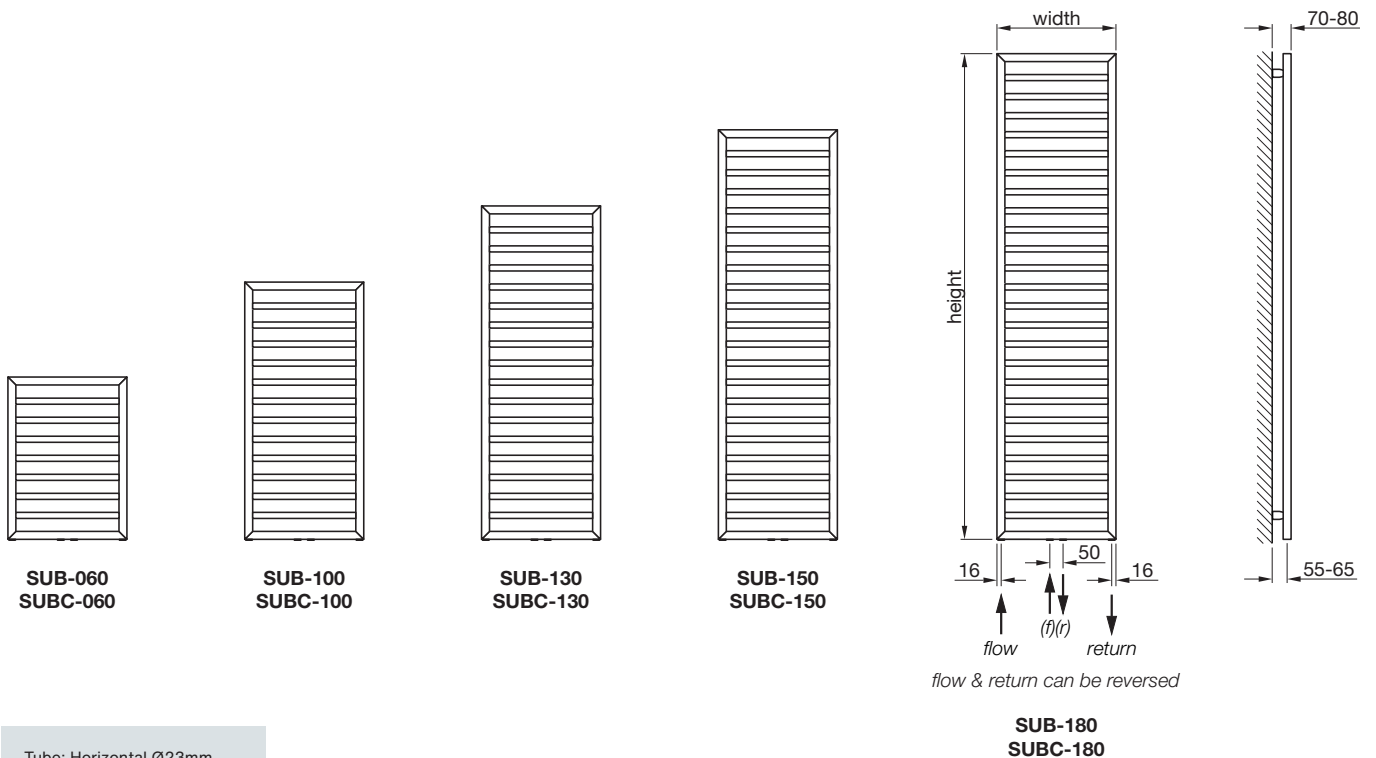

*Traffic White (RAL 9016)

Dual energy: Self fit (additional cost to central heating model prices). For more information please scan the QR code.

Colour finish: Colours from the World of Colours chart are priced at: Traffic White (RAL 9016) + 25%.
Colour finish and non-stock products delivery: 3-5 weeks.

Accessories		RRP (ex VAT)	RRP (inc 20% VAT)
Optional wall brackets: Increases space behind rail by 20mm			
952111	Zehnder Subway SUB extended bracket kit. White* finish.	£62	£74.40
952118	Zehnder Subway SUBC extended bracket kit. Chrome finish.	£62	£74.40
952119	Zehnder Subway SUB extended bracket kit. Colour finish.	£62	£74.40

Tube: Horizontal $\text{Ø}23\text{mm}$
Tube: Vertical 30 x 30mm
All dimensions in mm