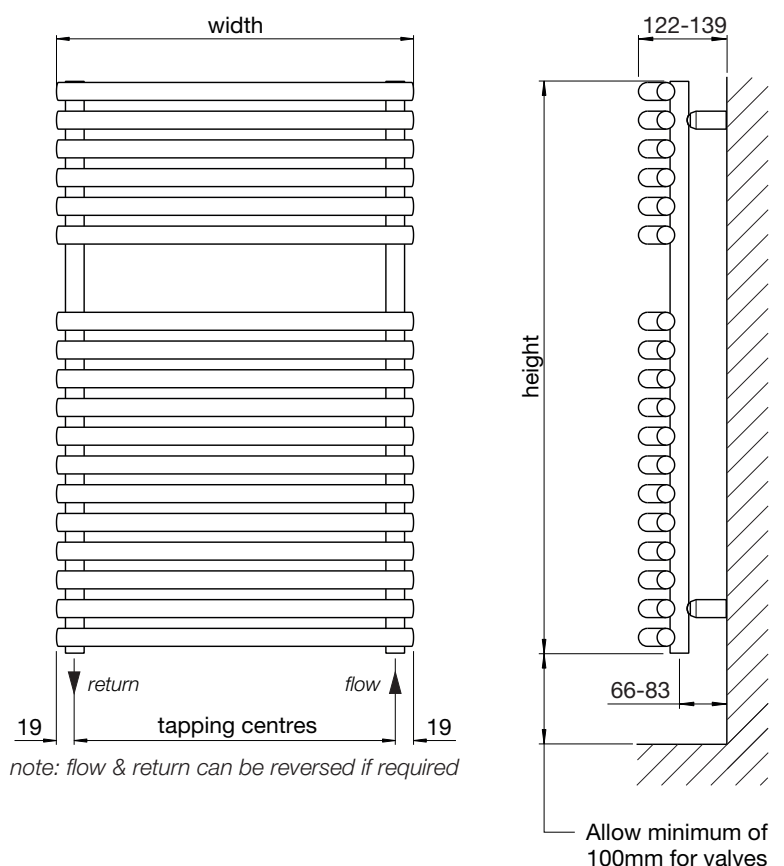

Tube: Horizontal  $\varnothing 25\text{mm}$   
Tube: Vertical  $\varnothing 26\text{mm}$   
All dimensions in mm

Stocked items

With stunning horizontally arranged round tubes the Ovida Bow is a modern addition to any bathroom kitchen. Available in a variety of colours and sizes, the Ovida Bow benefits from large spacing between the tubes providing plenty of hanging towel hanging space - perfect for the family bathroom.