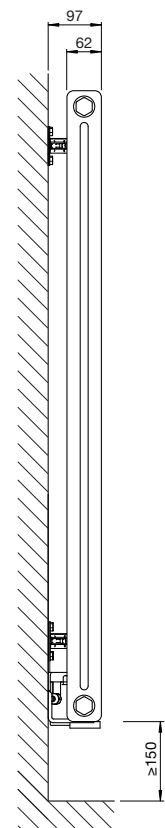

Zehnder Charleston Electric

In stock items highlighted in bold below	Height mm	Width mm	Overall Projection	No. of sections	Finish	Radio frequency remote programmer IP44 Zone 1 Bath, Zone 2 Shower, Class II Electric rating (watts)	RRP (ex VAT)	RRP (inc 20% VAT)

⚡ Zehnder Charleston Electric Horizontal - 3 column

NZ3-060-050/GF	600	502	135	10	white*	500	£689	£826.80
NZ3-060-059/GF	600	594	135	12	white*	750	£803	£963.60
NZ3-060-073/GF	600	732	135	15	white*	1000	£870	£1,044.00
NZ3-060-087/GF	600	870	135	18	white*	1250	£1,016	£1,219.20
NZ3-060-101/GF	600	1008	135	21	white*	1500	£1,096	£1,315.20
NZ3-060-128/GF	600	1284	135	27	white*	2000	£1,318	£1,581.60

⚡ Zehnder Charleston Electric Vertical - 2 column

NZ2-180-031/GF	1792	305	97	6	white*	750	£1,002	£1,202.40
NZ2-180-040/GF	1792	397	97	8	white*	1000	£1,076	£1,291.20
NZ2-180-049/GF	1792	489	97	10	white*	1250	£1,150	£1,380.00
NZ2-180-058/GF	1792	581	97	12	white*	1500	£1,223	£1,467.60

⚡ Zehnder Charleston Plinth Electric - 5 column

NZ5-030-096/GF-F	300	962	213	20	white*	1000	£1,145	£1,374.00

*Traffic White (RAL 9016)

Colour finish: Colours from the World of Colours chart are priced at:
Traffic White (RAL 9016) + 25%.
Colour finish and non-stock products delivery: 3-5 weeks.