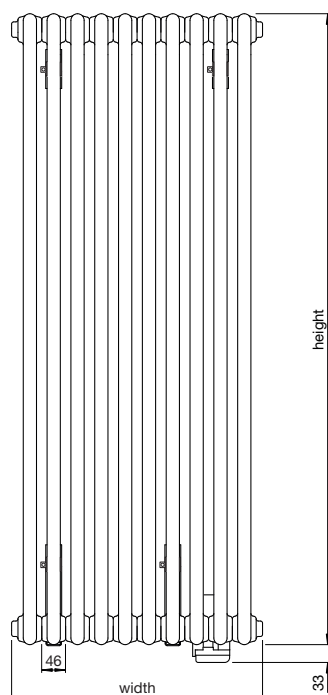

Zehnder Charleston Electric

In stock items highlighted in bold below	Height mm	Width mm	Overall Projection	No. of sections	Finish	Radio frequency remote programmer IP44 Zone 1 Bath, Zone 2 Shower, Class II Electric rating (watts)	RRP (ex VAT)	RRP (inc 20% VAT)

⚡ Zehnder Charleston Electric Horizontal - 3 column

NZ3-060-050/GF	600	502	135	10	white*	500	£689	£826.80
NZ3-060-059/GF	600	594	135	12	white*	750	£803	£963.60
NZ3-060-073/GF	600	732	135	15	white*	1000	£870	£1,044.00
NZ3-060-087/GF	600	870	135	18	white*	1250	£1,016	£1,219.20
NZ3-060-101/GF	600	1008	135	21	white*	1500	£1,096	£1,315.20
NZ3-060-128/GF	600	1284	135	27	white*	2000	£1,318	£1,581.60

⚡ Zehnder Charleston Electric Vertical - 2 column

NZ2-180-031/GF	1792	305	97	6	white*	750	£1,002	£1,202.40
NZ2-180-040/GF	1792	397	97	8	white*	1000	£1,076	£1,291.20
NZ2-180-049/GF	1792	489	97	10	white*	1250	£1,150	£1,380.00
NZ2-180-058/GF	1792	581	97	12	white*	1500	£1,223	£1,467.60

⚡ Zehnder Charleston Plinth Electric - 5 column

NZ5-030-096/GF-F	300	962	213	20	white*	1000	£1,145	£1,374.00

*Traffic White (RAL 9016)

Colour finish: Colours from the World of Colours chart are priced at:
Traffic White (RAL 9016) + 25%.
Colour finish and non-stock products delivery: 3-5 weeks.