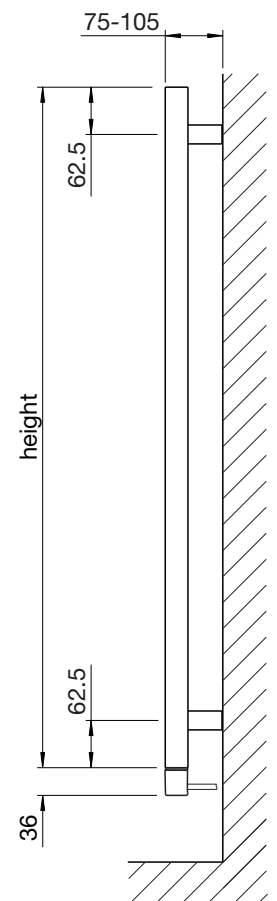

Zehnder Olga Electric

In stock items highlighted in bold below	Height mm	Width mm	Finish	Simple immersion heater Class I IPX4 Zones 1 & 2 Electric rating (Watts)	RRP (ex VAT)	RRP (inc 20% VAT)

Zehnder Olga Electric

OLGE-090-030/F	900	300	stainless steel mirror	100	£632	£758.40
OLGE-090-050/F	900	480	stainless steel mirror	100	£672	£806.40
OLGE-120-050/F	1200	480	stainless steel mirror	150	£825	£990.00
OLGE-120-065/F	1200	630	stainless steel mirror	200	£933	£1,119.60
OLGE-155-050/F	1575	480	stainless steel mirror	250	£1,013	£1,215.60

Tube: Horizontal Ø18mm
Vertical 30mm x 30mm
All dimensions in mm