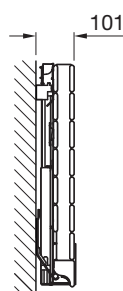

Zehnder Roda Electric

In stock items highlighted in bold below	Height mm	Width mm	No. of tubes	Finish	With factory fitted controls, IP34 Zone 1 Bath, Zone 2 Shower, Class II Electric Rating (Watts)	RRP (ex VAT)	RRP (inc 20% VAT)
⚡ Zehnder Roda Electric Vertical							
ROEV150-040/GF	1517	370	5	white*	750	£1,241	£1,489.20
ROEV180-045/GF	1817	444	6	white*	1000	£1,344	£1,612.80
ROEV180-060/GF	1817	592	8	white*	1500	£1,473	£1,767.60
ROEV200-075/GF	2017	740	9	white*	2000	£1,667	£2,000.40

⚡ Zehnder Roda Electric Horizontal							
ROEHD040-080/GF	444	800	6	white*	750	£1,038	£1,245.60
ROEHD040-110/GF	444	1100	6	white*	1000	£1,109	£1,330.80
ROEHD040-150/GF	444	1500	6	white*	1500	£1,182	£1,418.40
ROEHD060-080/GF	592	800	8	white*	1000	£1,091	£1,309.20
ROEHD060-110/GF	592	1100	8	white*	1250	£1,175	£1,410.00
ROEHD060-130/GF	592	1300	8	white*	1500	£1,235	£1,482.00
ROEHD060-150/GF	592	1500	8	white*	2000	£1,287	£1,544.40

*Traffic White (RAL 9016)

Colour finish: Colours from the World of Colours chart are priced at: Traffic White (RAL 9016) + 25%.
Colour finish and non-stock products delivery: 3-5 weeks.

Open Window detection

The Integral control unit recognises if a window has been opened for an extended period and switches the radiator off. Once the window is closed, the radiator returns to normal operation.

- Temperature changes are quickly recognised via the external temperature sensor
- The integral thermostat proactively reacts to sensor information; delivering the perfect indoor climate
- Intuitive radiator which automatically switches off if a window is open for an extended period
- An intelligent heating solution which lowers costs and energy consumption

ROEV

All dimensions in mm