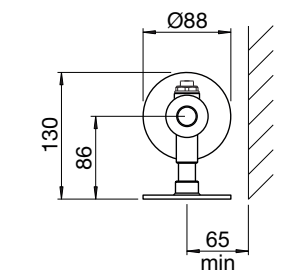

In stock items highlighted in bold below	Height mm	Width mm	Diameter (mm)	Finish	Output $\Delta T=50^{\circ}\text{C}$ Watts/btu All outputs certified to EN 442	RRP (ex VAT)	RRP (inc 20% VAT)
Zehnder Flow Form - 88mm diameter coil							
FFZ-130-100	130	1000	88	white*	246/839	£435	£522.00
FFZI-130-100	130	1000	88	stainless steel brushed	163/556	£391	£469.20
FFZ-130-150	130	1500	88	white*	361/1232	£550	£660.00
FFZI-130-150	130	1500	88	stainless steel brushed	240/819	£473	£567.60
FFZ-130-200	130	2000	88	white*	498/1699	£665	£798.00
FFZI-130-200	130	2000	88	stainless steel brushed	316/1078	£552	£662.40

Zehnder Flow Form - 133mm diameter coil							
FFZ-190-100	190	1000	133	white*	370/1262	£546	£655.20
FFZC-190-100	190	1000	133	chrome	346/1181	£956	£1,147.20
FFZI-190-100	190	1000	133	stainless steel brushed	222/757	£491	£589.20
FFZ-190-150	190	1500	133	white*	565/1928	£672	£840.00
FFZC-190-150	190	1500	133	chrome	513/1750	£1,176	£1,411.20
FFZI-190-150	190	1500	133	stainless steel brushed	340/1160	£578	£693.60
FFZ-190-200	190	2000	133	white*	797/2719	£798	£957.60
FFZC-190-200	190	2000	133	chrome	706/2409	£1,396	£1,675.20
FFZI-190-200	190	2000	133	stainless steel brushed	464/1583	£662	£794.40

*Traffic White (RAL 9016)

Colour finish: Colours from the World of Colours chart are priced at: Traffic White (RAL 9016) + 25%.
Colour finish and non-stock products delivery: 3-5 weeks.

This radiator may only be installed horizontally on the floor

All dimensions in mm