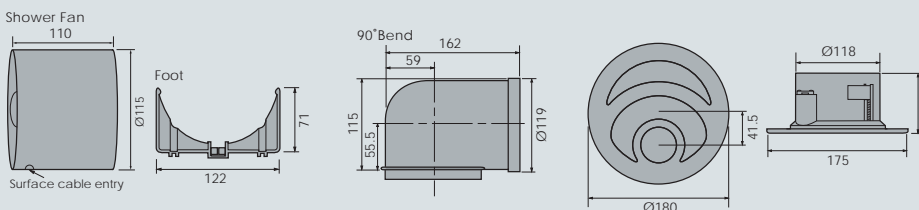

Soffit installation