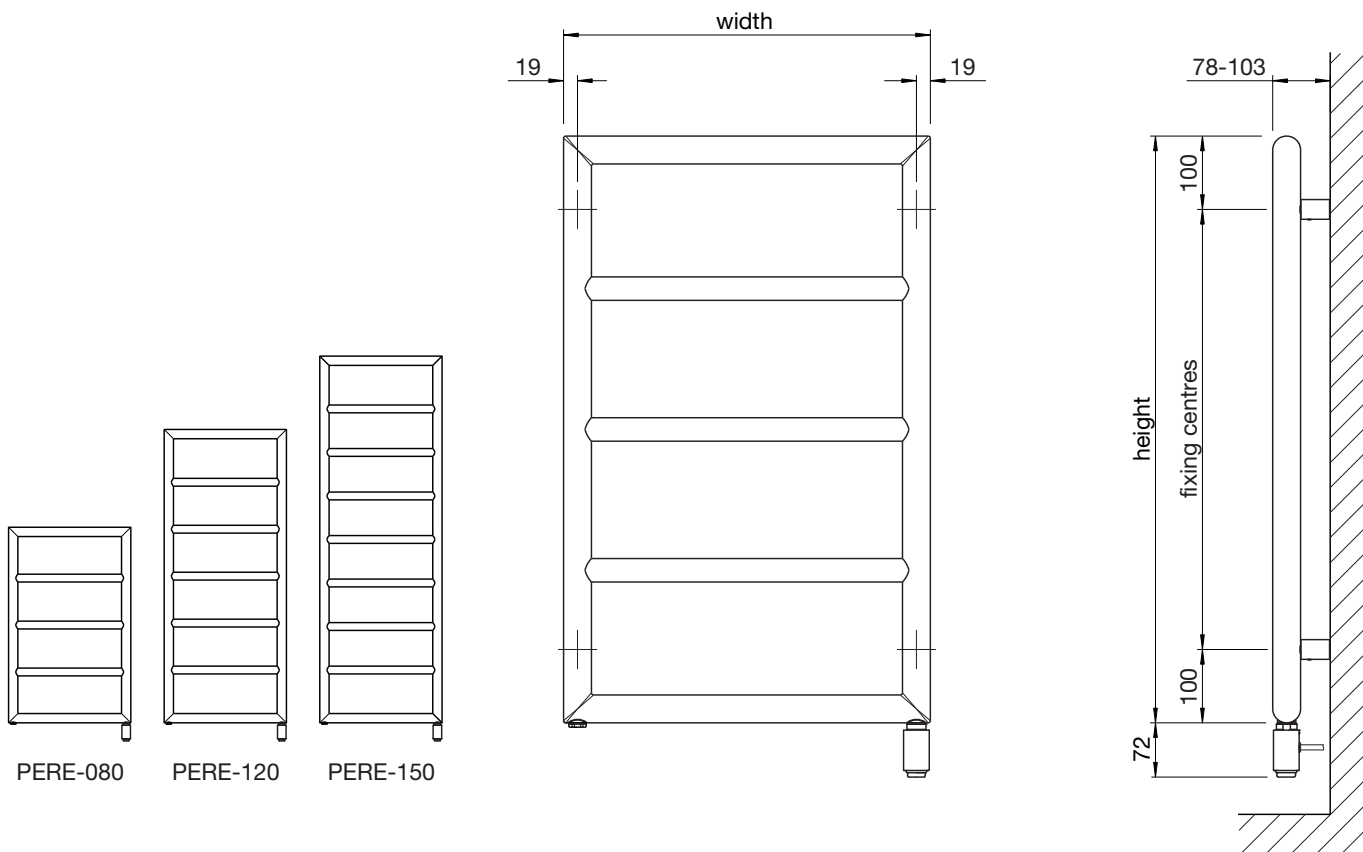

Zehnder Pera Electric

Scan for the complete CE compliant technical specifications

In stock items highlighted in bold below	Height mm	Width mm	Finish	Simple immersion heater Class I IPX4 Zones 1 & 2 Electric rating (Watts)	RRP (ex VAT)	RRP (inc 20% VAT)

Zehnder Pera Electric

PERE-080-050/F	870	500	stainless steel mirror	150	£807	£968.40
PERE-120-050/F	1270	500	stainless steel mirror	200	£1,011	£1,213.20
PERE-150-050/F	1570	500	stainless steel mirror	250	£1,220	£1,464.00

Tube: Horizontal Ø32mm
Tube: Vertical Ø38mm
All dimensions in mm