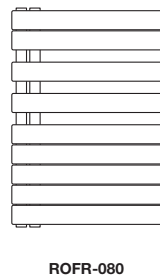

Tube: horizontal 70 x 11mm  
Tube: vertical  $\varnothing 38\text{mm}$   
All dimensions in mm

Stocked items

The Roda Spa Asym is a highly functional and stylish towel rail with a practical asymmetrical design that allows towels to be hung easily. The central heating model is available with horizontal tubes facing either left or right, making it suitable for all bathroom designs.