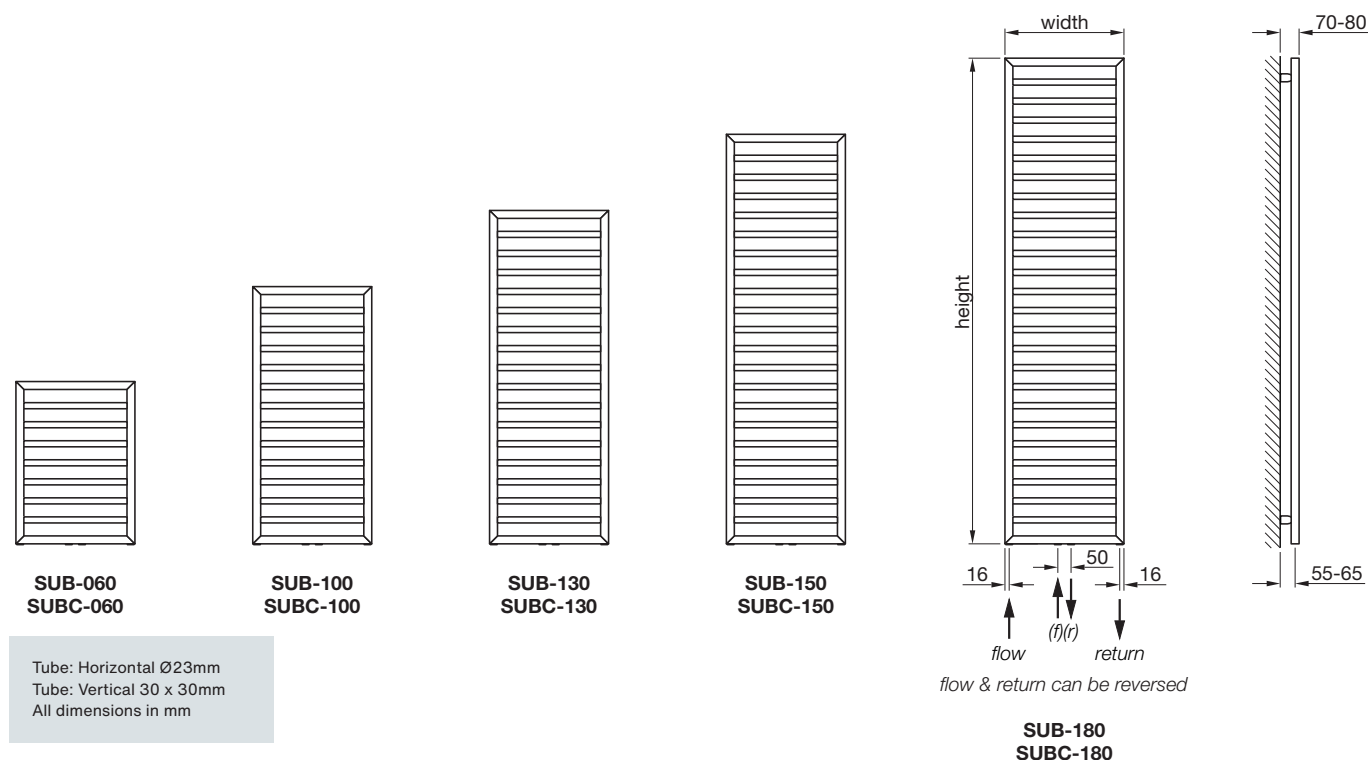

Stocked items

With its classic lines and broad appeal, the contemporary Subway towel rail offers comfort and superb design in colour and chrome.

Where space is restricted the Zehnder Subway is available with a room divider bracket option. To order this version please stipulate on your purchase order at the time of ordering.