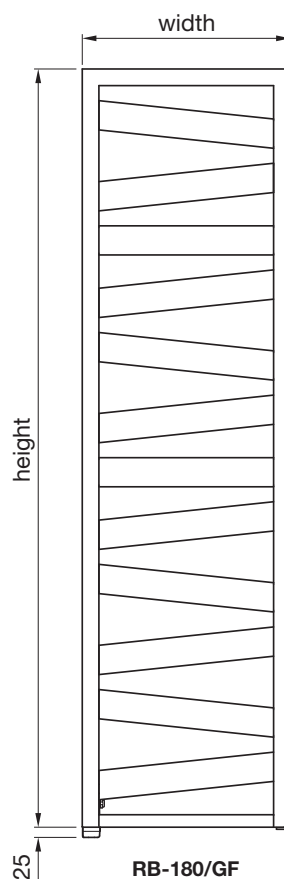

**RB-130/GF**  
**RBC-130/GF**

**RB-160/GF**  
**RBC-160/GF**

**RB-180/GF**  
**RBC-180/GF**

Tube:  
horizontal 70 x 8mm  
Tube: vertical 30 x 4mm  
D-shaped tubes  
All dimensions in mm

Ribbon Electric is available in three different sizes ideal for any modern bathroom interior. Complies with the new Eco Design Directive.