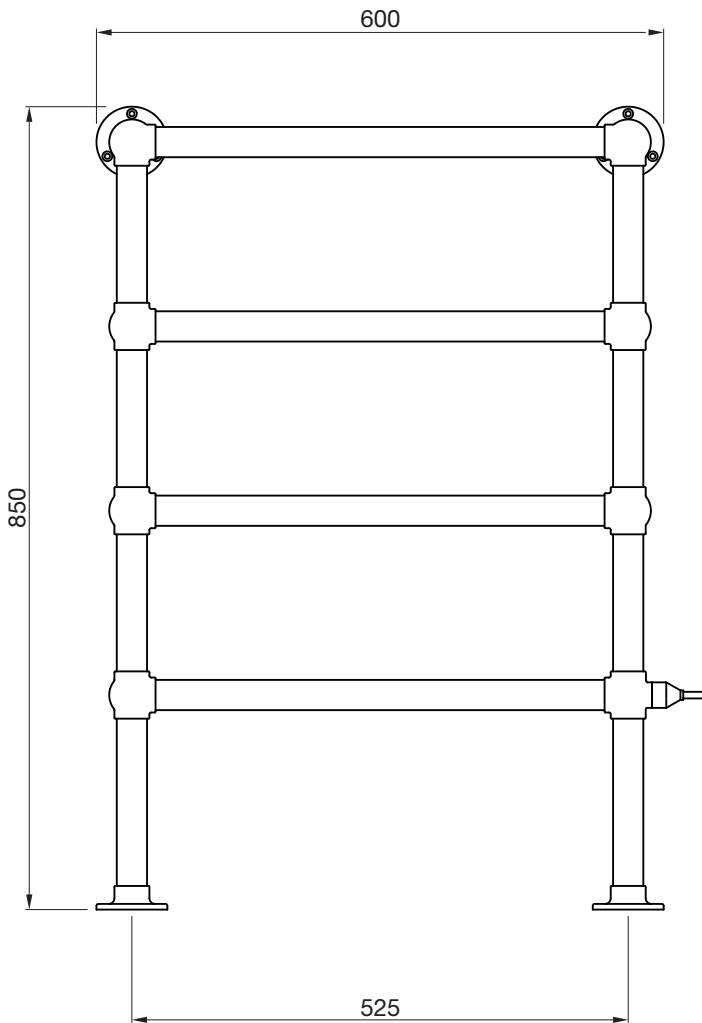

Zehnder Osbourne Electric

In stock items highlighted in bold below	Height mm	Width mm	Finish	Simple immersion heater Class I IPX4 Zone 1 Bath, Zone 2 Shower Electric rating (Watts)	RRP (ex VAT)	RRP (inc 20% VAT)

Zehnder Osbourne Electric

OSBOE/F-085-060-CPEO	850	600	chrome	150	£1,458	£1,749.60
OSBOE/F-085-060-BNEO	850	600	bright nickel	150	£1,765	£2,118.00
OSBOE/F-085-060-AGEO	850	600	antique gold	150	£2,502	£3,002.40
OSBOE/F-085-060-DGEO	850	600	dark gold	150	£2,502	£3,002.40
OSBOE/F-085-060-PBEO	850	600	polished brass	150	£2,377	£2,852.40
OSBOE/F-085-060-ABEO	850	600	antique brass	150	£2,377	£2,852.40
OSBOE/F-085-060-BZEO	850	600	antique bronze	150	£2,377	£2,852.40
OSBOE/F-085-060-ACEO	850	600	antique copper	150	£2,377	£2,852.40
OSBOE/F-085-060-PCEO	850	600	polished copper	150	£2,377	£2,852.40
OSBOE/F-085-060-BCEO	850	600	brushed copper	150	£2,377	£2,852.40

Tube: Horizontal Ø31.8mm
Tube: Vertical Ø31.8mm
All dimensions in mm