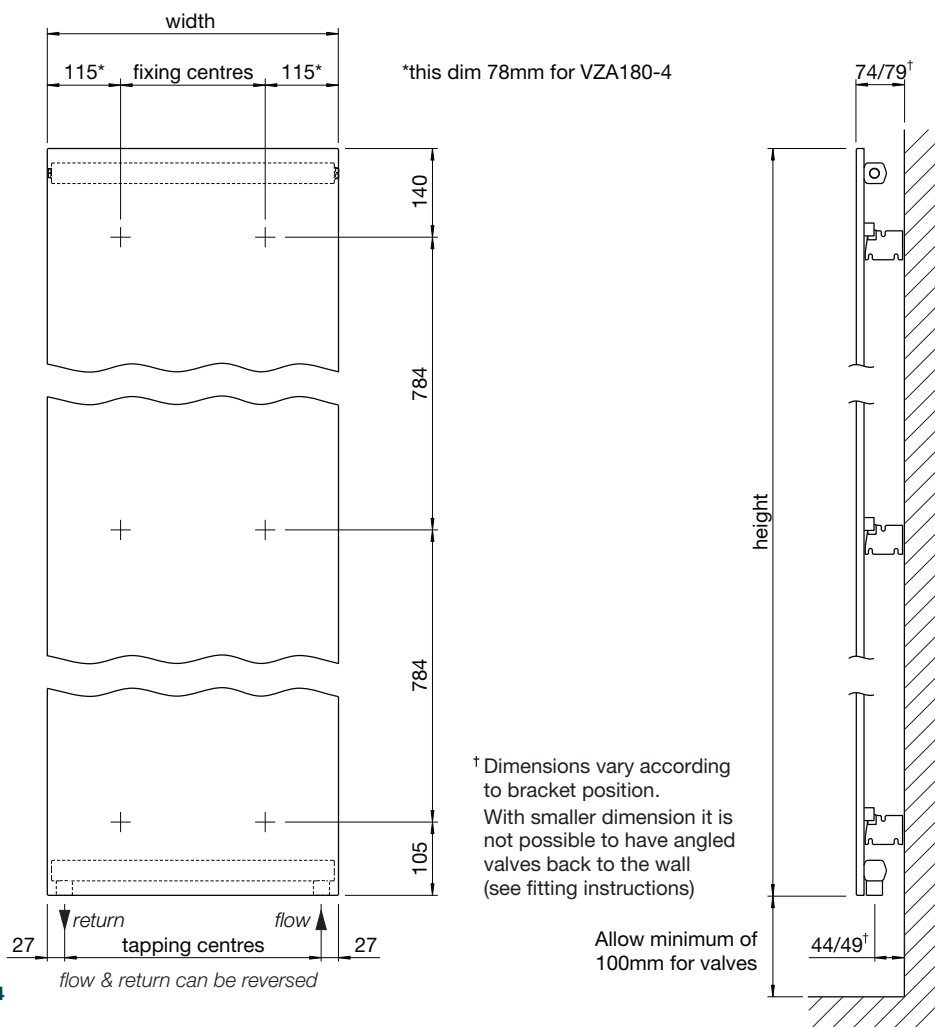

*Traffic White (RAL 9016)

Colour finish: Colours from the World of Colours chart are priced at: Traffic White (RAL 9016) + 25%. Colour finish and non-stock products delivery: 3-5 weeks. The mirror finish has a 9% reduction in output. Projection from wall to front face: 74 mm - 79 mm.

For pipes from wall we recommend VALVE-SET-11 for vertical models. It is available in a complementary brass or copper finish, see page 188.