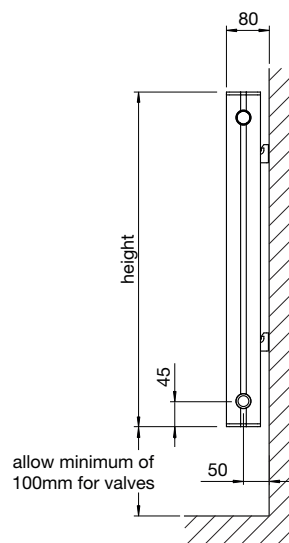

All dimensions in mm