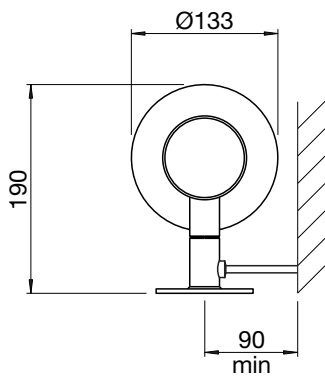

Zehnder Flow Form Electric

In stock items highlighted in bold below	Height mm	Width mm	Diameter (mm)	Finish	Simple immersion heater, IP44 Zone 1 Bath, Zone 2 Shower, Class II Electric Rating (Watts)	RRP (ex VAT)	RRP (inc 20% VAT)

Zehnder Flow Form Electric - 133mm diameter coil

FFZ-190-100/AF	190	1000	133	white*	500	£653	£783.60
FFZC-190-100/AF	190	1000	133	chrome	400	£1,063	£1,275.60
FFZ-190-150/AF	190	1500	133	white*	600	£800	£960.00
FFZC-190-150/AF	190	1500	133	chrome	500	£1,304	£1,564.80
FFZ-190-200/AF	190	2000	133	white*	1000	£947	£1,136.40
FFZC-190-200/AF	190	2000	133	chrome	750	£1,545	£1,854.00

*Traffic White (RAL 9016)

Colour finish: Colours from the World of Colours chart are priced at: Traffic White (RAL 9016) + 25%.
Colour finish and non-stock products delivery: 3-5 weeks.

This radiator may only be installed horizontally on the floor

Mounting Foot Detail

All dimensions in mm