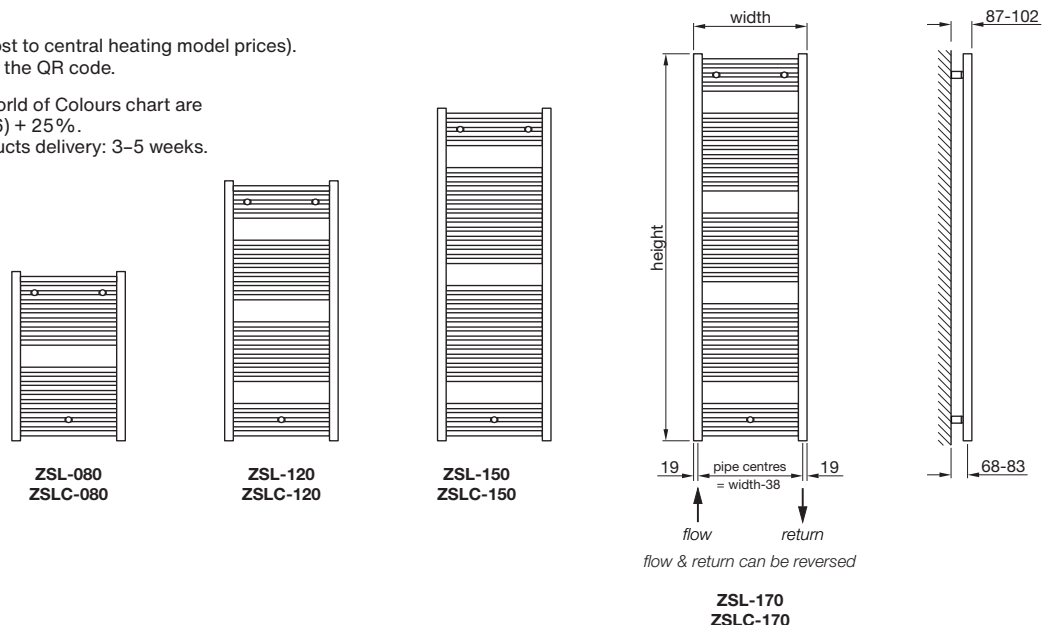

*Traffic White (RAL 9016)

Dual energy: Self fit (additional cost to central heating model prices).
For more information please scan the QR code.

Colour finish: Colours from the World of Colours chart are priced at: Traffic White (RAL 9016) + 25%.
Colour finish and non-stock products delivery: 3-5 weeks.

Tube: Horizontal $\varnothing 23\text{mm}$
Vertical $\varnothing 38\text{mm}$
All dimensions in mm