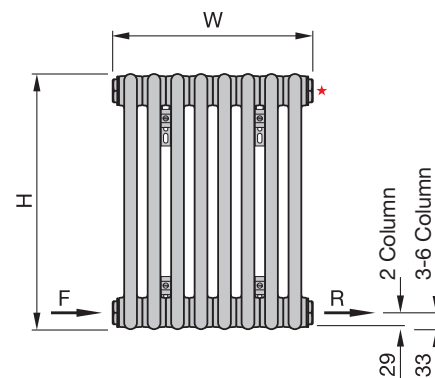

*1/2" air vent
Width excludes air vent
F = flow
R = return
H = height
W = width
Tube: Vertical Ø 25mm
All dimensions in mm