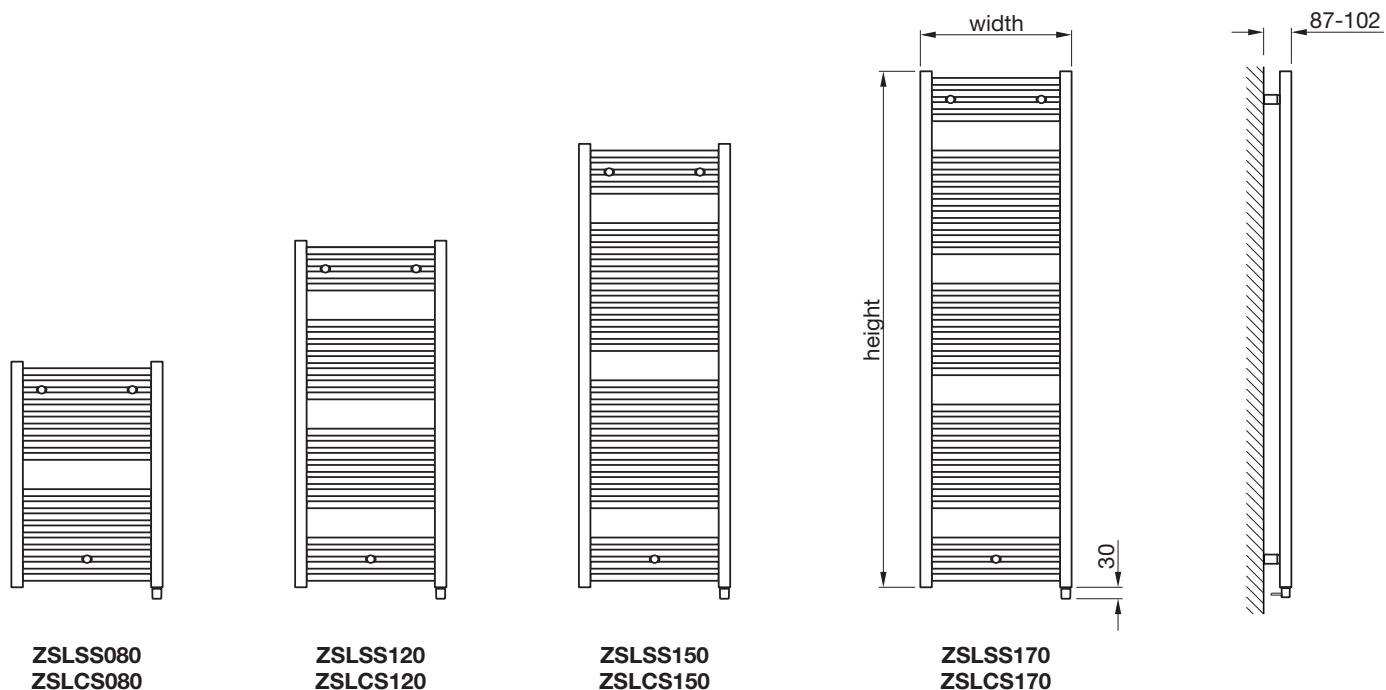

In stock items highlighted in bold below	Height mm	Width mm	Finish	Simple immersion heater (IHE) Class I IP65 Zones 1 & 2 Electric rating (watts)	RRP (ex VAT)	RRP (inc 20% VAT)
Zehnder Klaro Electric						
ZLSS080045EAZK	748	450	white*	200	£279	£334.80
ZLSS080050EAZK	748	500	white*	400	£300	£360.00
ZLSS080060EAZK	748	600	white*	400	£320	£384.00
ZLSS120050EAZK	1148	500	white*	400	£360	£432.00
ZLSS120060EAZK	1148	600	white*	500	£397	£476.40
ZLSS150050EAZK	1466	500	white*	500	£430	£516.00
ZLSS150060EAZK	1466	600	white*	600	£471	£565.20
ZLSS170050EAZK	1708	500	white*	600	£473	£567.60
ZLSS170060EAZK	1708	600	white*	600	£512	£614.40
ZLCS080050EAZK	748	500	chrome	200	£481	£577.20
ZLCS080060EAZK	748	600	chrome	200	£524	£628.80
ZLCS120050EAZK	1148	500	chrome	400	£619	£742.80
ZLCS120060EAZK	1148	600	chrome	400	£694	£832.80
ZLCS150050EAZK	1466	500	chrome	400	£786	£943.20
ZLCS150060EAZK	1466	600	chrome	400	£873	£1,047.60
ZLCS170050EAZK	1708	500	chrome	400	£854	£1,024.80
ZLCS170060EAZK	1708	600	chrome	500	£923	£1,107.60

*Traffic White (RAL 9016)

Colour finish: Colours from the World of Colours chart are priced at: Traffic White (RAL 9016) + 25%.
Colour finish and non-stock products delivery: 3–5 weeks.

When using the simple immersion heater, mount the radiators with the immersion heater to the left or right as required.

Note: Height does not include the immersion heater. (See diagrams below)

Tube: Horizontal Ø23mm
Vertical Ø38mm
All dimensions in mm