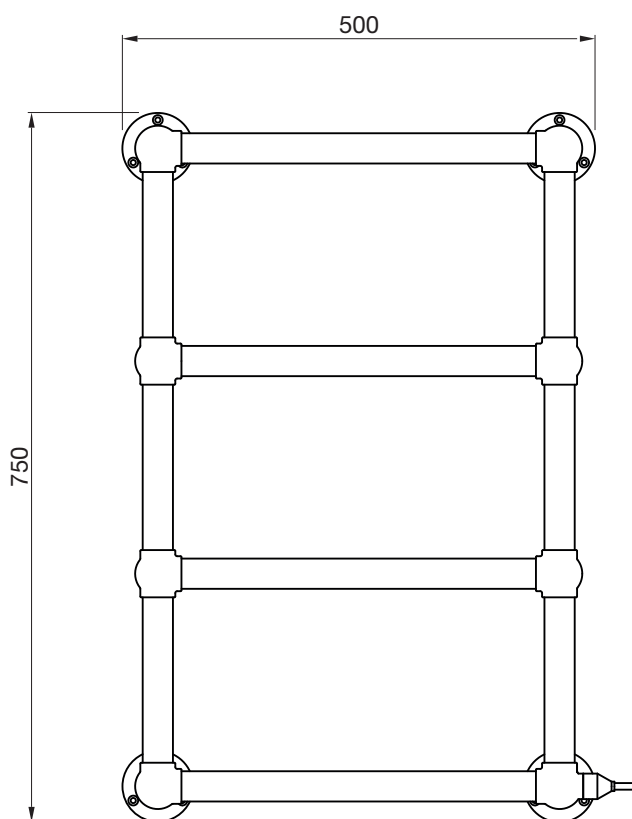

Zehnder Buckingham Electric

In stock items highlighted in bold below	Height mm	Width mm	Finish	Simple immersion heater Class I IPX4 Zone 1 Bath, Zone 2 Shower Electric rating (watts)	RRP (ex VAT)	RRP (inc 20% VAT)

Zehnder Buckingham Electric

BUCKE/F-075-050-CPEO	750	500	chrome	150	£1,458	£1,749.60
BUCKE/F-075-050-BNEO	750	500	bright nickel	150	£1,765	£2,118.00
BUCKE/F-075-050-AGEO	750	500	antique gold	150	£2,502	£3,002.40
BUCKE/F-075-050-DGEO	750	500	dark gold	150	£2,502	£3,002.40
BUCKE/F-075-050-PBEO	750	500	polished brass	150	£2,377	£2,852.40
BUCKE/F-075-050-ABEO	750	500	antique brass	150	£2,377	£2,852.40
BUCKE/F-075-050-BZEO	750	500	antique bronze	150	£2,377	£2,852.40
BUCKE/F-075-050-ACEO	750	500	antique copper	150	£2,377	£2,852.40
BUCKE/F-075-050-PCEO	750	500	polished copper	150	£2,377	£2,852.40
BUCKE/F-075-050-BCEO	750	500	brushed copper	150	£2,377	£2,852.40

Tube: Horizontal Ø31.8mm
Tube: Vertical Ø31.8mm
All dimensions in mm