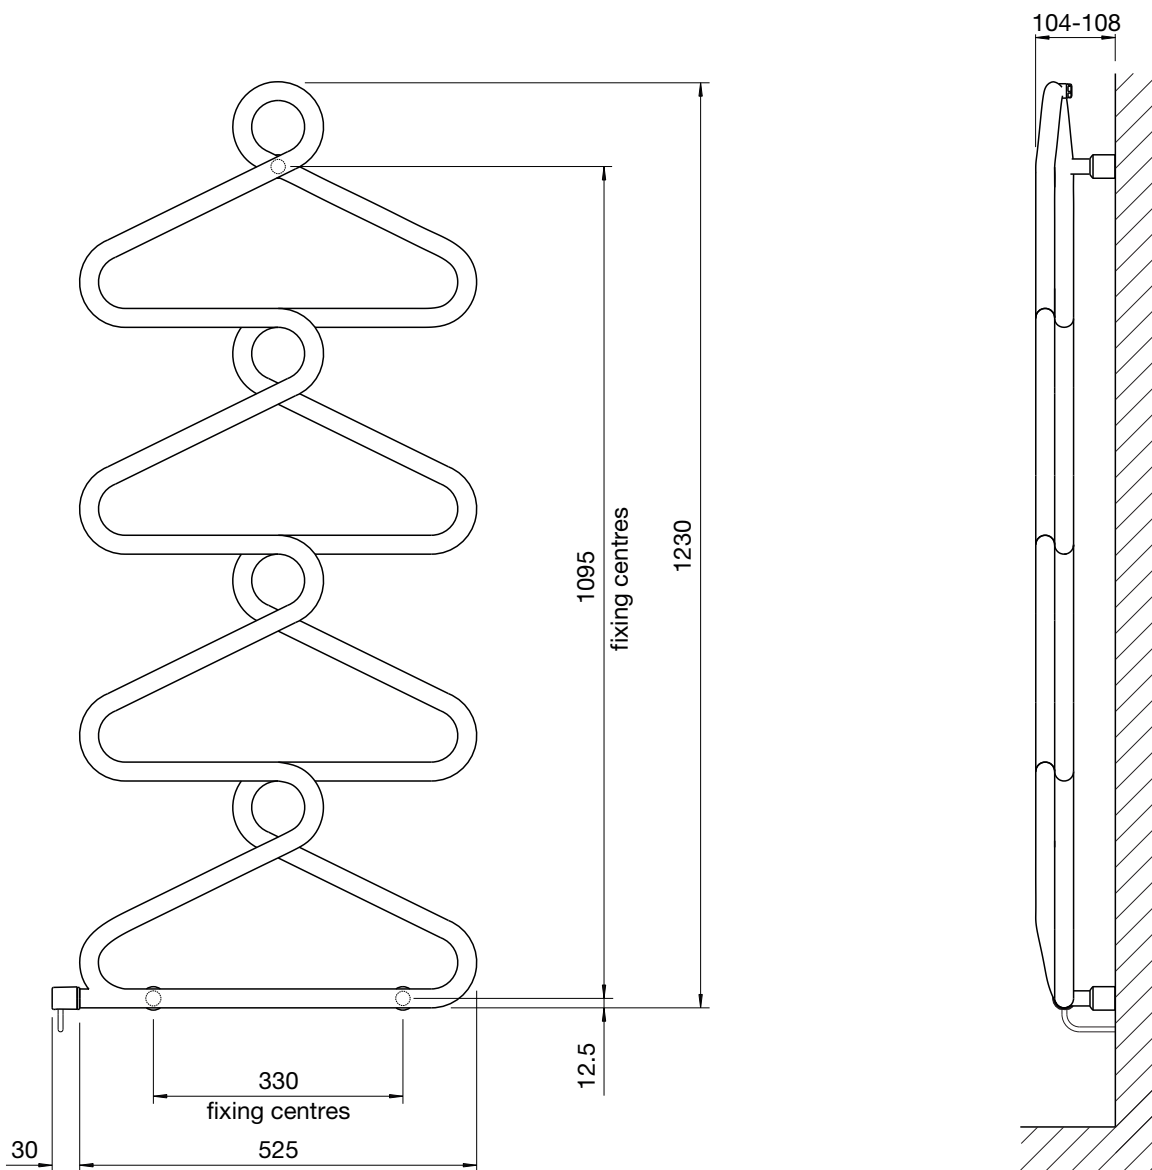

Zehnder Archibald Electric

In stock items highlighted in bold below	Height mm	Width mm	Finish	Simple immersion heater Class I IPX4 Zone 1 bath, Zone 2 shower Electric rating (watts)	RRP (ex VAT)	RRP (inc 20% VAT)

Zehnder Archibald Electric

ABZ-120-50/AF	1230	525	white*	300	£919	£1,102.80
ABZC-120-50/AF	1230	525	chrome	200	£1,170	£1,318.80

*Traffic White (RAL 9016)

Colour finish: Colours from the World of Colours chart are priced at: Traffic White (RAL 9016) + 25%.
Colour finish and non-stock products delivery: 3-5 weeks.

All dimensions in mm