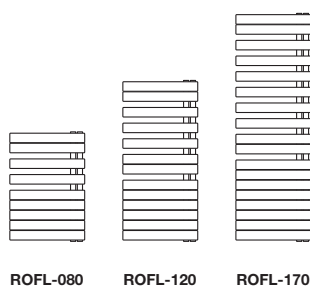

Tube: horizontal 70 x 11mm  
Tube: vertical  $\varnothing 38\text{mm}$   
All dimensions in mm

Stocked items

The Roda Spa Asym is a highly functional and stylish towel rail with a practical asymmetrical design that allows towels to be hung easily. The central heating model is available with horizontal tubes facing either left or right, making it suitable for all bathroom designs.