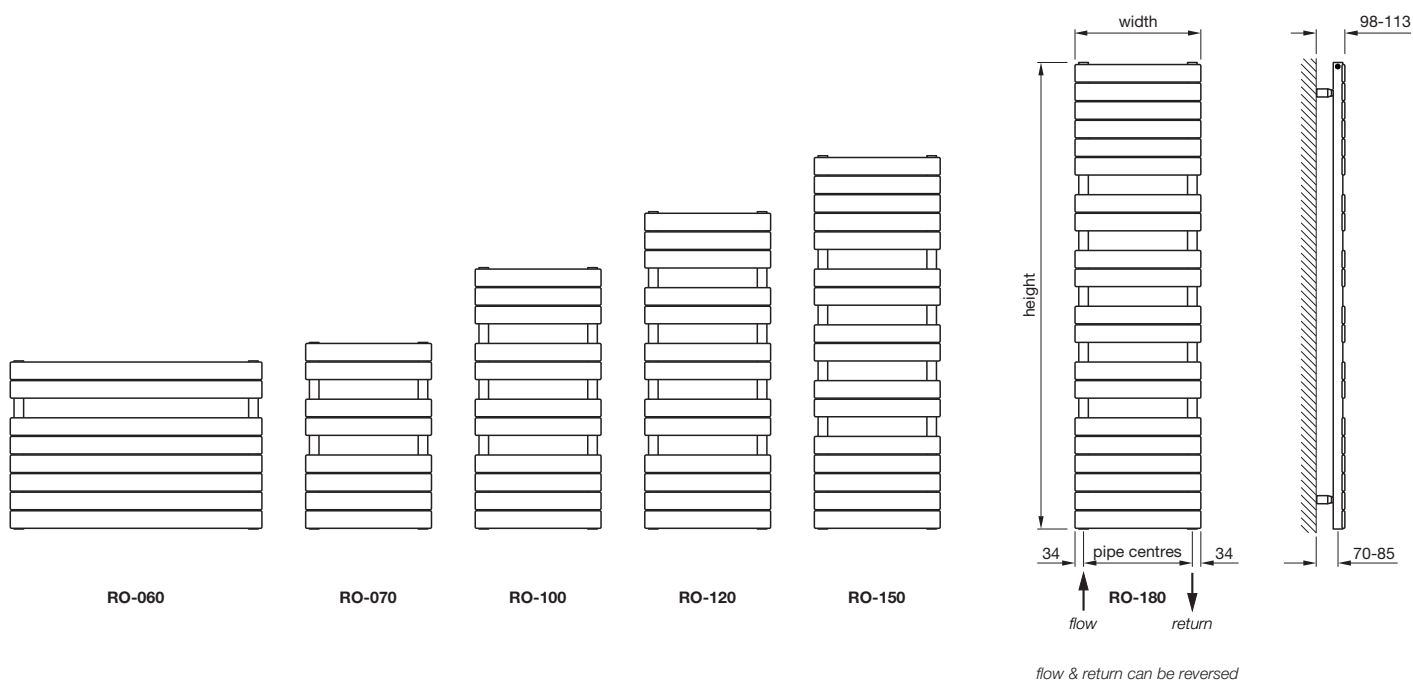

Zehnder Roda Spa

RO-060-100	667	1000	white*	656/2238	400	£649	£778.80
RO-070-050	741	500	white*	377/1286	250	£471	£565.20
RO-100-050	1037	500	white*	504/1720	300	£558	£669.60
RO-120-050	1259	500	white*	583/1989	400	£618	£741.60
RO-150-050	1481	500	white*	691/2358	500	£744	£892.80
RO-180-050	1851	500	white*	817/2788	500	£904	£1,084.80
RO-180-060	1851	600	white*	1019/3477	700	£940	£1,128.00
RO-180-080	1851	800	white*	1300/4436	900	£1,152	£1,382.40
RO-070-050-0346	741	500	anthracite	377/1286	250	£589	£706.80
RO-120-050-0346	1259	500	anthracite	583/1989	400	£773	£927.60
RO-150-050-0346	1481	500	anthracite	691/2358	500	£930	£1,116.00

*Traffic White (RAL 9016)

Dual energy: Self fit (additional cost to central heating model prices). For more information please scan the QR code.

Colour finish: Colours from the World of Colours chart are priced at: Traffic White (RAL 9016) + 25%. Colour finish and non-stock products delivery: 3–5 weeks.

Accessories				
Model		Finish	RRP (ex VAT)	RRP (inc 20% VAT)
470331	Hooks for Zehnder Roda Spa. Pack of 2 hooks.	white*	£14	£16.80
470349	Hooks for Zehnder Roda Spa. Pack of 2 hooks.	anthracite	£19	£22.80
470379	Hooks for Zehnder Roda Spa. Pack of 2 hooks.	colour	£19	£22.80

Tube: horizontal 70 x 11mm
Tube: vertical $\varnothing 38\text{mm}$
All dimensions in mm