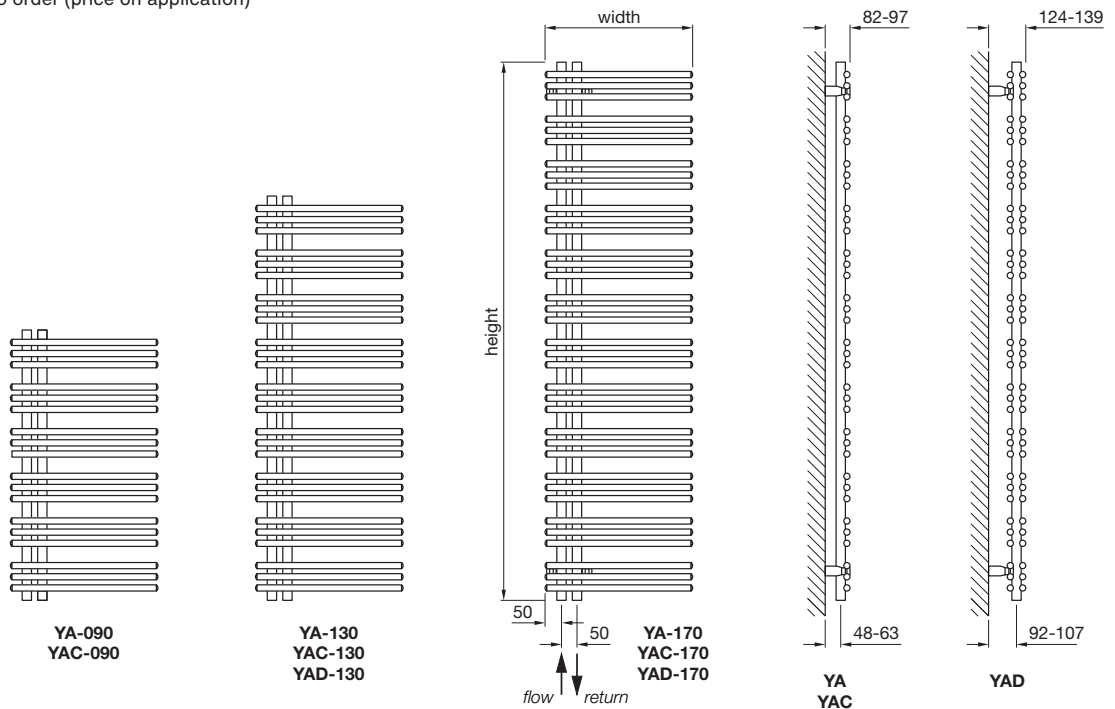

Zehnder Yucca Asym Double (Horizontal tubes on left or right)

YAD-130-040	1304	378	white*	628/2143	400	£356	£427.20
YAD-130-050	1304	478	white*	763/2603	500	£421	£505.20
YAD-130-060	1304	578	white*	893/3047	600	£486	£583.20
YAD-170-040	1736	378	white*	825/2815	500	£449	£538.80
YAD-170-050	1736	478	white*	1002/3419	700	£538	£645.60
YAD-170-060	1736	578	white*	1173/4002	700	£627	£752.40

*Traffic White (RAL 9016)

Dual energy: Self fit (additional cost to central heating model prices). For more information please scan the QR code.

Colour finish: Colours from the World of Colours chart are priced at: Traffic White (RAL 9016) + 25%.
Colour finish and non-stock products delivery: 3-5 weeks.

Accessories		RRP (ex VAT)	RRP (inc 20% VAT)
Room divider bracket (to be ordered with radiator where required)			
936011	Room divider bracket kit. White* finish.	£76	£91.20
936018	Room divider bracket kit. Chrome finish.	£105	£126.00
936019	Room divider bracket kit. Colour finish.	£95	£114.00

Special length brackets made to order (price on application)