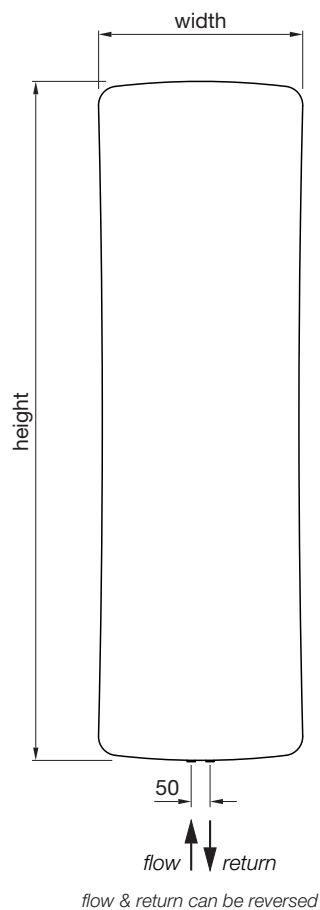

Zehnder Folio Vertical

In stock items highlighted in bold below	Height mm	Width mm	Finish	Output $\Delta T=50^{\circ}\text{C}$ Watts/btu All outputs certified to EN 442	RRP (ex VAT)	RRP (inc 20% VAT)
Zehnder Folio Vertical						
FZV-180-042	1796	441	white*	614/2095	£831	£997.20
FZV-180-052	1796	540	white*	762/2600	£924	£1,108.80
FZV-180-062	1796	640	white*	912/3112	£1,018	£1,221.60
FZV-180-072	1796	740	white*	1064/3630	£1,112	£1,334.40
FZV-200-042	1956	445	white*	651/2221	£911	£1,093.20
FZV-200-052	1956	545	white*	807/2753	£1,011	£1,213.20
FZV-200-062	1956	644	white*	964/3289	£1,111	£1,333.20
FZV-200-072	1956	744	white*	1123/3832	£1,211	£1,453.20

In stock items highlighted in bold below	Height mm	Width mm	Finish	With factory fitted controls, IP44 Zone 1 Bath, Zone 2 Shower, Class II Electric Rating (Watts)	RRP (ex VAT)	RRP (inc 20% VAT)
Zehnder Folio Vertical Electric						
FZV-180-042/GF	1796	441	white*	500	£932	£1,118.40
FZV-180-052/GF	1796	540	white*	750	£1,026	£1,231.20
FZV-180-072/GF	1796	740	white*	1000	£1,213	£1,455.60

*Traffic White (RAL 9016)

Colour finish: Colours from the World of Colours chart are priced at: Traffic White (RAL 9016) + 25%.
Colour finish and non-stock products delivery: 3-5 weeks.

Zehnder Folio Vertical