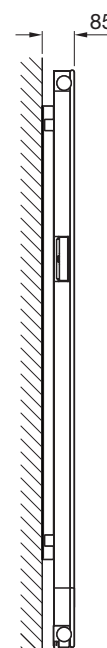

All dimensions in mm