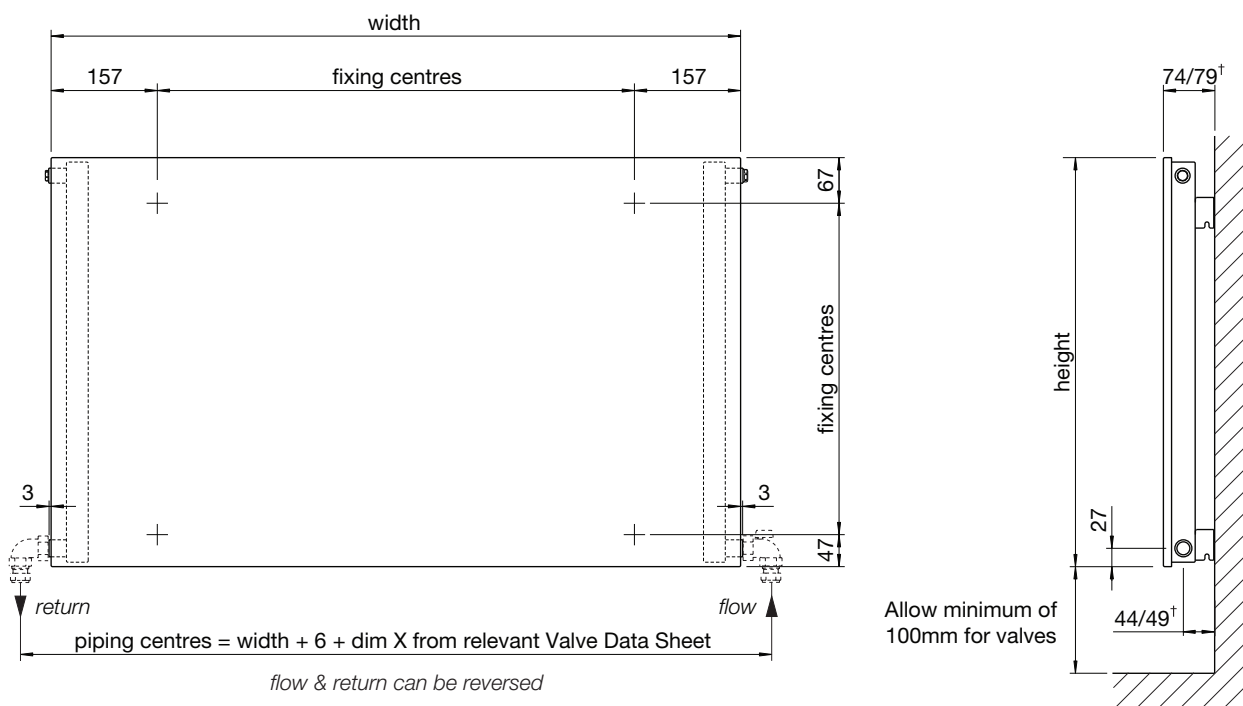

*Traffic White (RAL 9016)

Colour finish: Colours from the World of Colours chart are priced at: Traffic White (RAL 9016) + 25%.
Colour finish and non-stock products delivery: 3-5 weeks.

The mirror finish has a 9% reduction in output
Projection from wall to front face: 74 mm - 79 mm

All dimensions in mm