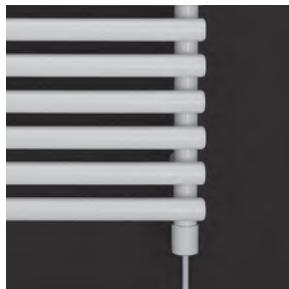

Crafted with meticulous attention to detail, this modern radiator seamlessly integrates into your home, providing both efficient heating and true practicality. The Ovida Electric towel rail is supplied with a non-adjustable thermostat in white or chrome to complement the radiator.