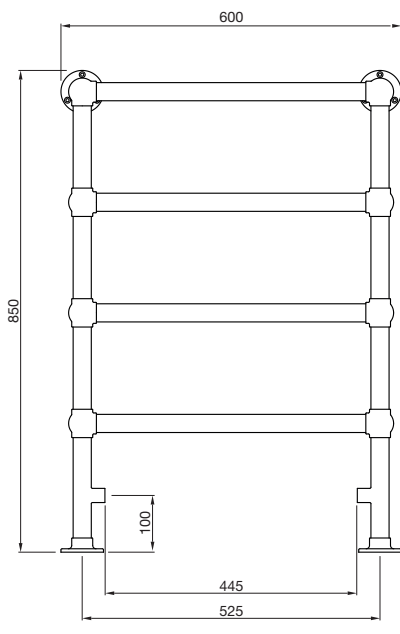

In stock items highlighted in bold below	Height mm	Width mm	Finish	Output $\Delta T=50^{\circ}\text{C}$ Watts/btu All outputs certified to EN 442	Dual Energy Immersion Rating in Watts	RRP (ex VAT)	RRP (inc 20% VAT)

Zehnder Osbourne Dual Energy

OSBOM/F-085-060-CPDE	850	600	chrome	246/839	150	£1,357	£1,628.40
OSBOM/F-085-060-BNDE	850	600	bright nickel	246/839	150	£1,642	£1,970.40
OSBOM/F-085-060-AGDE	850	600	antique gold	246/839	150	£2,327	£2,792.40
OSBOM/F-085-060-DGDE	850	600	dark gold	246/839	150	£2,327	£2,792.40
OSBOM/F-085-060-PBDE	850	600	polished brass	246/839	150	£2,213	£2,655.60
OSBOM/F-085-060-ABDE	850	600	antique brass	246/839	150	£2,213	£2,655.60
OSBOM/F-085-060-BZDE	850	600	antique bronze	246/839	150	£2,213	£2,655.60
OSBOM/F-085-060-ACDE	850	600	antique copper	246/839	150	£2,213	£2,655.60
OSBOM/F-085-060-PCDE	850	600	polished copper	246/839	150	£2,213	£2,655.60
OSBOM/F-085-060-BCDE	850	600	brushed copper	246/839	150	£2,213	£2,655.60

OSBO-085-060