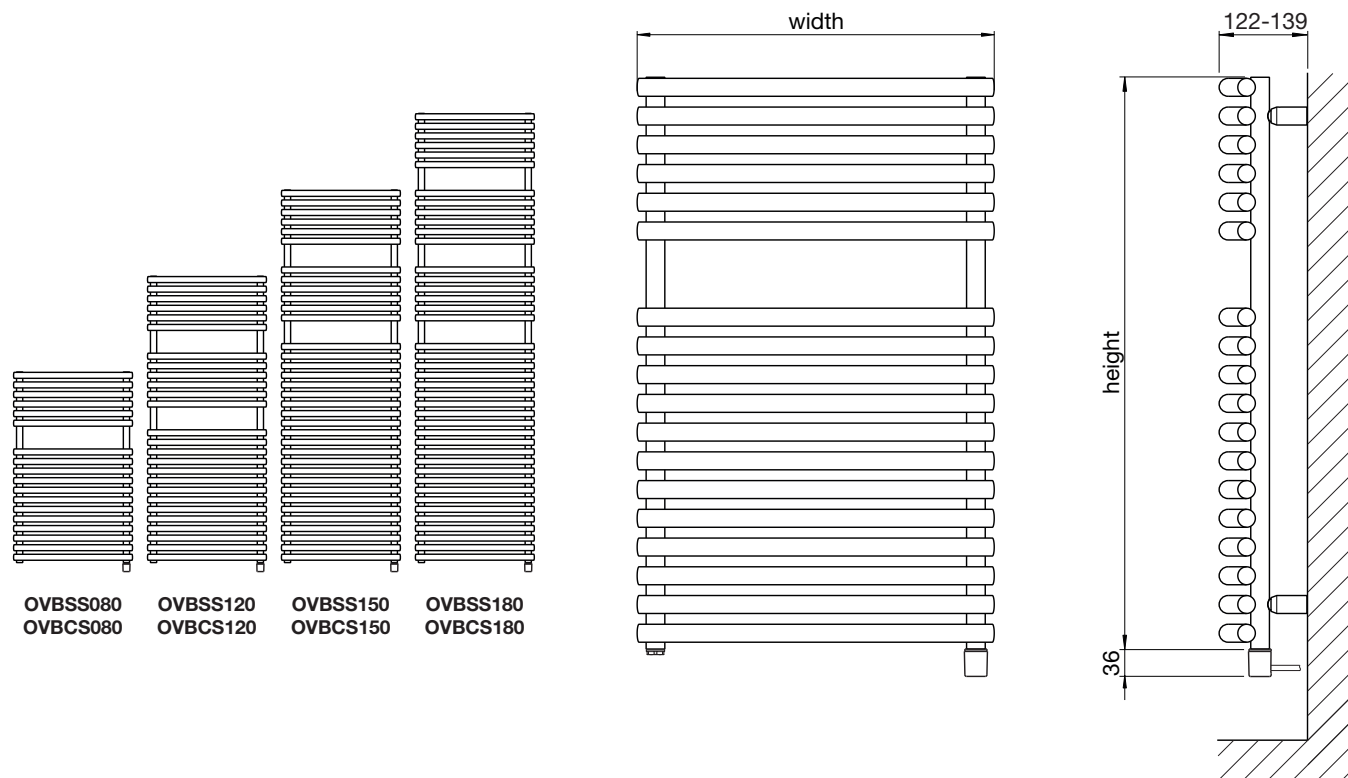

Zehnder Ovida Bow Electric

In stock items highlighted in bold below	Height mm	Width mm	Finish	Simple immersion heater (IHE) Class I IP65 Zones 1 & 2 Electric rating (Watts)	RRP (ex VAT)	RRP (inc 20% VAT)

Zehnder Ovida Bow Electric

OVBSS080050EAZK	796	496	white*	400	£351	£421.20
OVBSS080060EAZK	796	596	white*	500	£378	£453.60
OVBSS120050EAZK	1196	496	white*	600	£422	£506.40
OVBSS120060EAZK	1196	596	white*	600	£453	£543.60
OVBSS150050EAZK	1556	496	white*	600	£485	£582.00
OVBSS150060EAZK	1556	596	white*	600	£526	£631.20
OVBSS185050EAZK	1876	496	white*	600	£529	£634.80
OVBSS185060EAZK	1876	596	white*	600	£578	£693.60
OVBSC080050EAZK	796	496	chrome	200	£638	£765.60
OVBSC080060EAZK	796	596	chrome	200	£700	£840.00
OVBSC120050EAZK	1196	496	chrome	400	£823	£987.60
OVBSC120060EAZK	1196	596	chrome	400	£927	£1,112.40
OVBSC150050EAZK	1556	496	chrome	500	£1,044	£1,252.80
OVBSC150060EAZK	1556	596	chrome	600	£1,178	£1,413.60
OVBSC185050EAZK	1876	496	chrome	600	£1,197	£1,436.40
OVBSC185060EAZK	1876	596	chrome	600	£1,343	£1,611.60

*Traffic White (RAL 9016)

Colour finish: Colours from the World of Colours chart are priced at: Traffic White (RAL 9016) + 25%.
Colour finish and non-stock products delivery: 3-5 weeks.

Tube: Horizontal Ø25mm
Tube: Vertical Ø26mm
All dimensions in mm