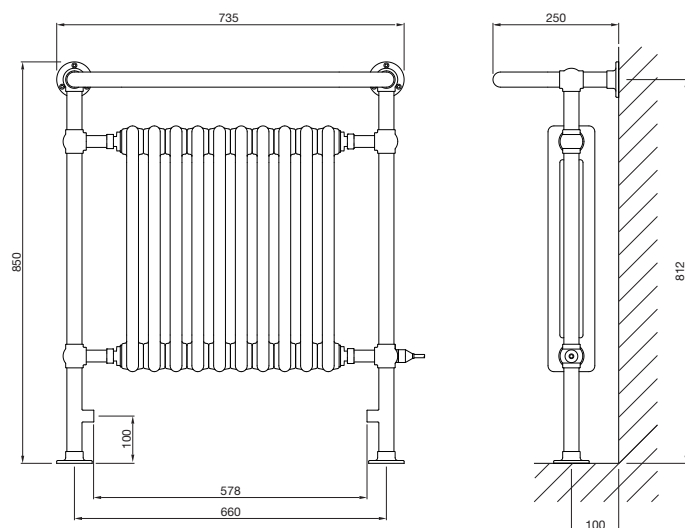

BALMM/F-085-074