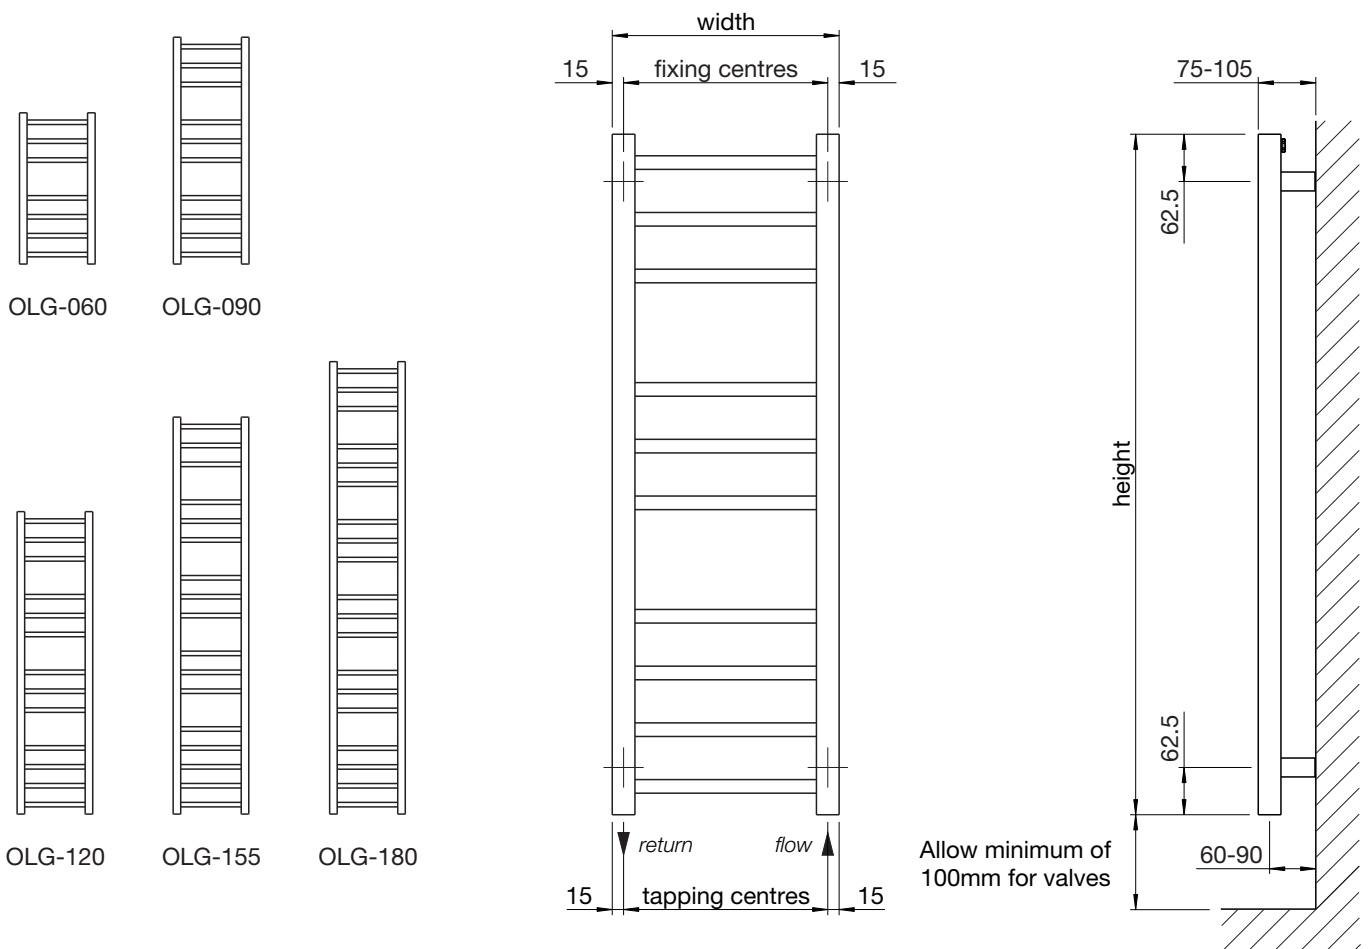

Zehnder Olga

In stock items highlighted in bold below	Height mm	Width mm	Finish	Output $\Delta T=50^{\circ}\text{C}$ Watts/btu All outputs certified to EN 442	Dual Energy Immersion Rating in Watts	RRP (ex VAT)	RRP (inc 20% VAT)
OLG-060-050	600	480	s/steel mirror	141/481	100	£521	£625.20
OLG-090-030	900	300	s/steel mirror	168/573	100	£522	£626.40
OLG-090-050	900	480	s/steel mirror	202/689	100	£578	£693.60
OLG-120-030	1200	300	s/steel mirror	202/689	100	£602	£722.40
OLG-120-050	1200	480	s/steel mirror	264/901	150	£722	£866.40
OLG-120-065	1200	630	s/steel mirror	336/1146	200	£824	£988.80
OLG-155-050	1575	480	s/steel mirror	360/1228	250	£885	£1,062.00
OLG-180-050	1800	480	s/steel mirror	394/1344	250	£966	£1,159.20

Zehnder Olga

Dual energy: Self fit (additional cost to central heating model prices). For more information please scan the QR code.

Tube: Horizontal $\varnothing 18\text{mm}$
Vertical 30mm x 30mm
All dimensions in mm