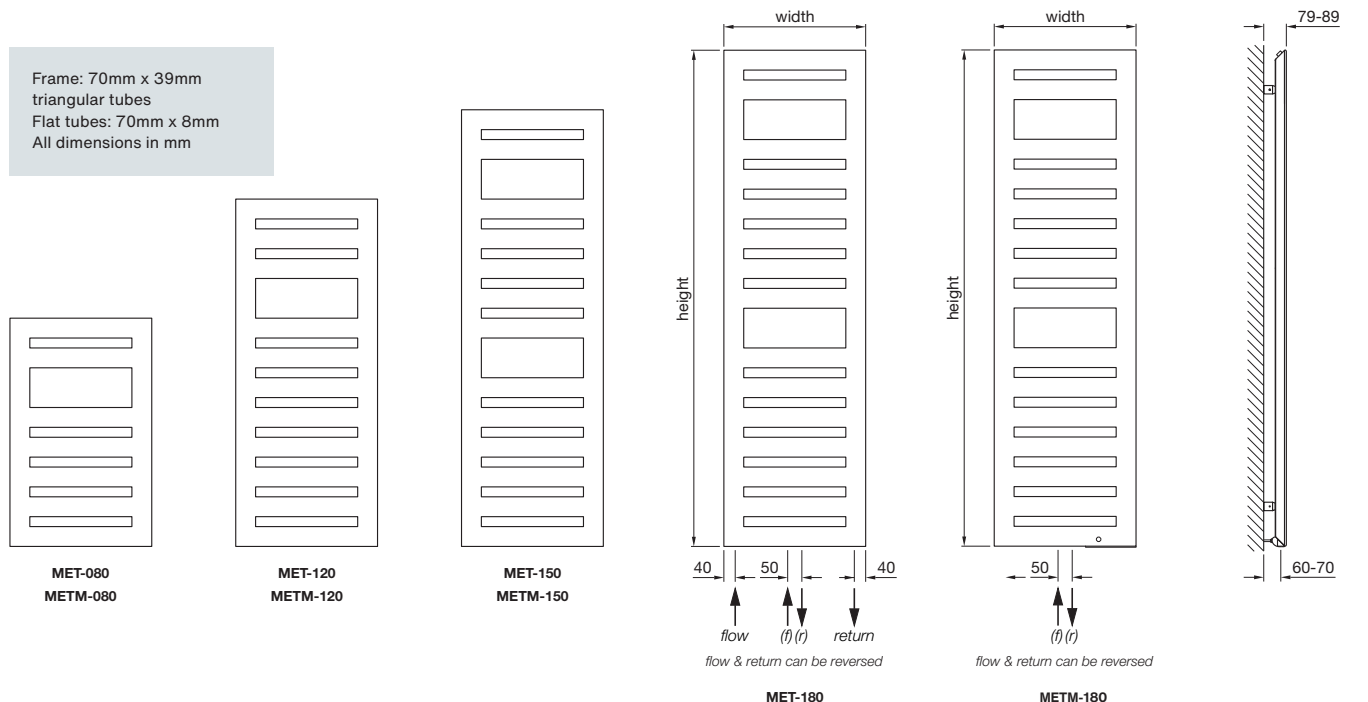

In stock items highlighted in bold below	Height mm	Width mm	Finish	Output $\Delta T=50^{\circ}\text{C}$ Watts/btu All outputs certified to EN 442	Radio frequency remote programmer IP44 Zone 1 Bath, Zone 2 Shower, Class II Electric rating (watts)	RRP (ex VAT)	RRP (inc 20% VAT)

Zehnder Metropolitan Spa Dual Energy

METM-080-040/GF	805	400	white*	327/1116	300	£681	£817.20
METM-120-040/GF	1225	400	white*	474/1617	500	£764	£916.80
METM-120-050/GF	1225	500	white*	561/1914	500	£773	£927.60
METM-120-060/GF	1225	600	white*	645/2201	600	£813	£975.60
METM-150-050/GF	1540	500	white*	690/2354	600	£821	£985.20
METM-150-060/GF	1540	600	white*	792/2702	750	£874	£1,048.80
METM-180-050/GF	1750	500	white*	775/2644	750	£881	£1,057.20

*Traffic White (RAL 9016)

Colour finish: Colours from the World of Colours chart are priced at: Traffic White (RAL 9016) + 25%.
Colour finish and non-stock products delivery: 3-5 weeks.

Accessories		RRP (ex VAT)	RRP (inc 20% VAT)
468038	Towel bar for 400mm width radiator. Chrome.	£118	£141.60
468048	Towel bar for 500mm width radiator. Chrome.	£120	£144.00
468058	Towel bar for 600mm width radiator. Chrome.	£125	£150.00
480438	Set of clip on hooks (2 pcs). Chrome.	£55	£66.00