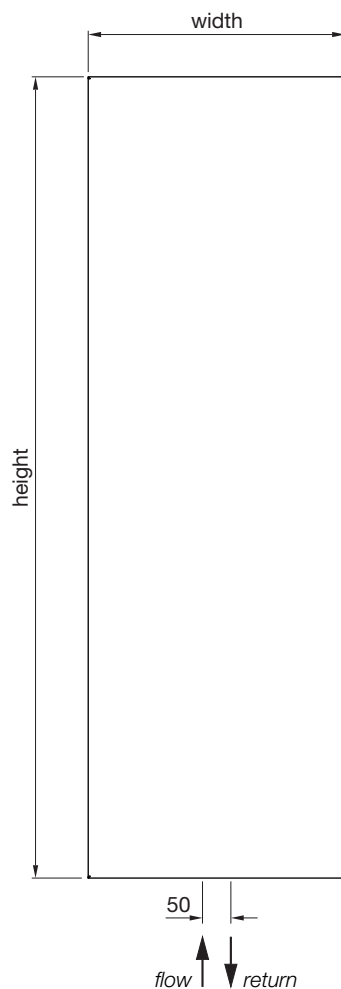

flow & return can be manufactured reversed on request