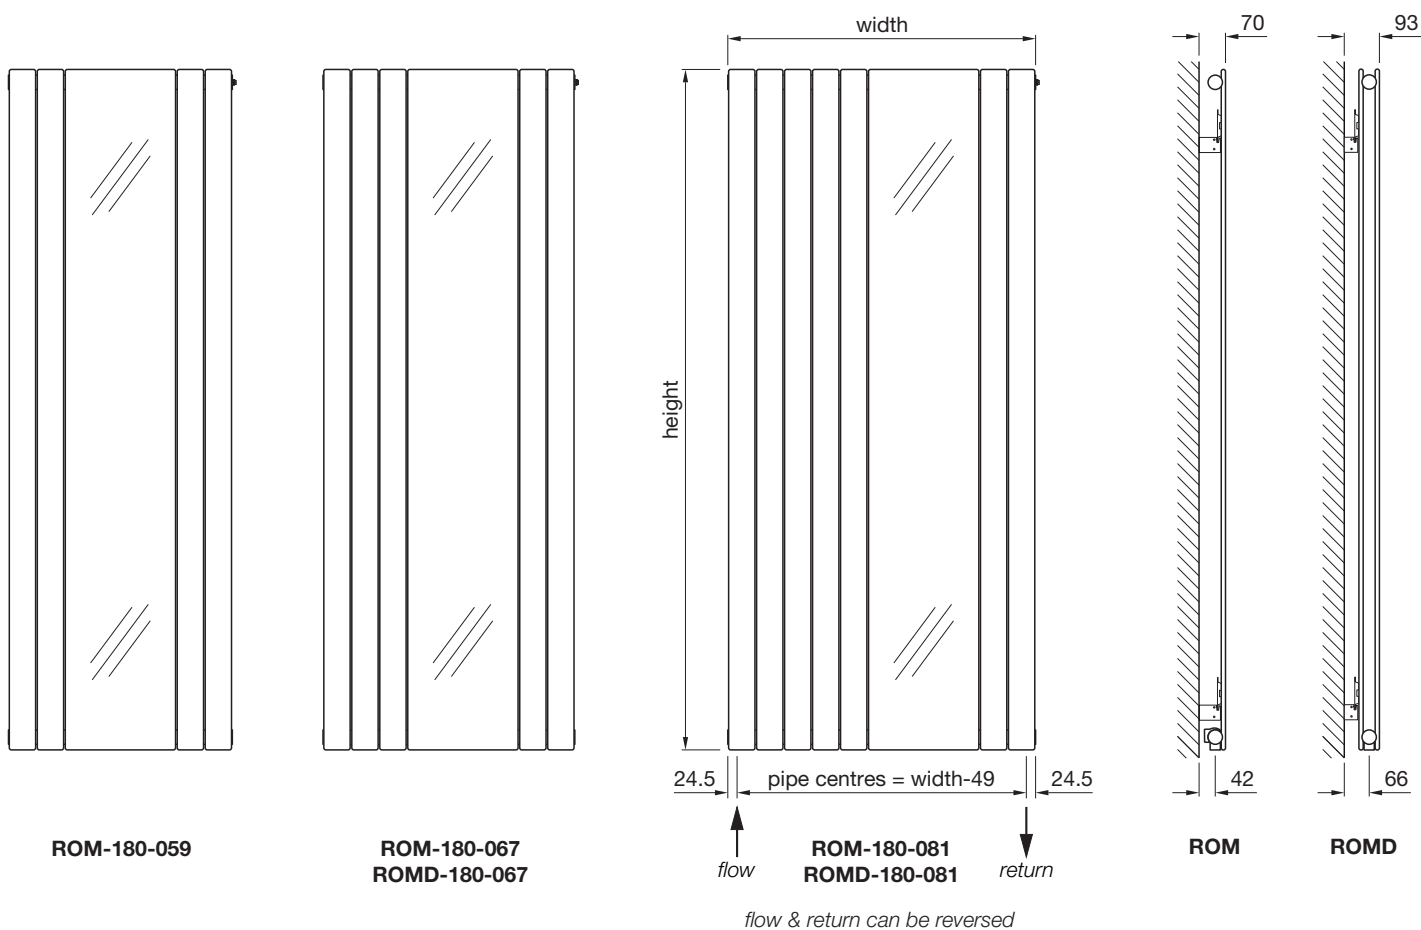

Tube: Vertical 70mm x 11mm  
Tube: Horizontal  $\varnothing 38\text{mm}$   
All dimensions in mm

Stocked items

With its sleek and contemporary design, the Roda Mirror is a popular choice for hallways and living areas. The complementary mirror offers additional functionality to aid your daily routines.