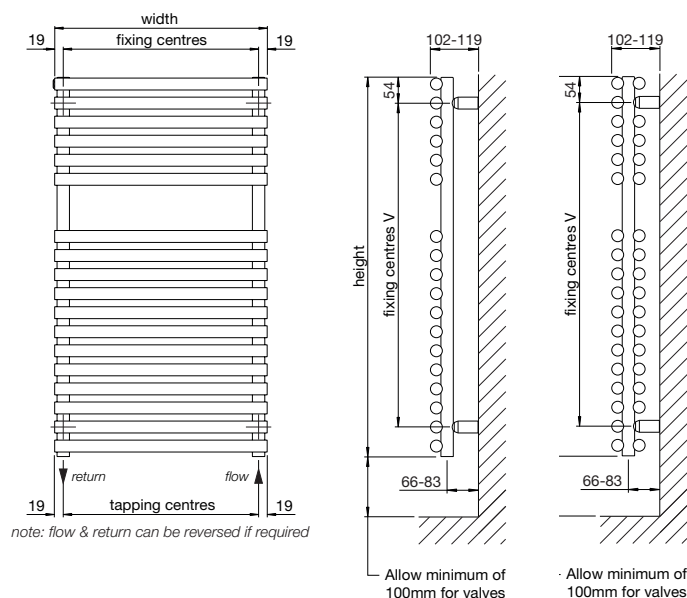

Tube: Horizontal  $\varnothing 25\text{mm}$   
Tube: Vertical  $\varnothing 26\text{mm}$   
All dimensions in mm

Stocked items

An essential luxury, the Ovida towel rail will keep your towels as fresh as a daisy and as dry as a bone. The clean lines of this stylish and practical radiator look equally at home in bathrooms, kitchens and cloakrooms.