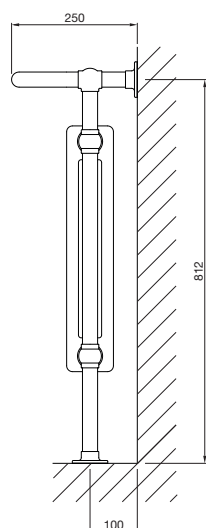

Zehnder Balmoral

In stock items highlighted in bold below	Height mm	Width mm	Finish	Output $\Delta T=50^{\circ}\text{C}$ Watts/btu All outputs certified to EN 442	RRP (ex VAT)	RRP (inc 20% VAT)

Zehnder Balmoral

BALM-085-074-CPHO	850	735	chrome	683/2330	£1,753	£2,103.60
BALM-085-074-BNHO	850	735	bright nickel	683/2330	£2,357	£2,828.40
BALM-085-074-AGHO	850	735	antique gold	683/2330	£3,486	£4,183.20
BALM-085-074-DGHO	850	735	dark gold	683/2330	£3,486	£4,183.20
BALM-085-074-PBHO	850	735	polished brass	683/2330	£3,298	£3,957.60
BALM-085-074-ABHO	850	735	antique brass	683/2330	£3,298	£3,957.60
BALM-085-074-BZHO	850	735	antique bronze	683/2330	£3,298	£3,957.60
BALM-085-074-ACHO	850	735	antique copper	683/2330	£3,298	£3,957.60
BALM-085-074-PCHO	850	735	polished copper	683/2330	£3,298	£3,957.60
BALM-085-074-BCHO	850	735	brushed copper	683/2330	£3,298	£3,957.60

In stock items highlighted in bold below	Height mm	Width mm	Finish	Output $\Delta T=50^{\circ}\text{C}$ Watts/btu All outputs certified to EN 442	Dual Energy Immersion Rating in Watts	RRP (ex VAT)	RRP (inc 20% VAT)

Zehnder Balmoral Dual Energy