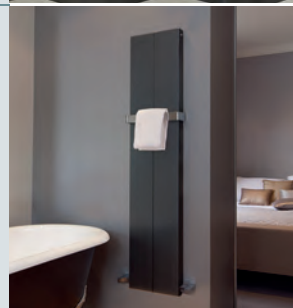

Blok

The Blok radiator complements the clean lines of contemporary bathrooms and kitchens. Compact and with a good heat output, this energy efficient aluminium radiator is suitable for both large and small spaces.

38