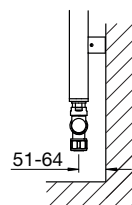

straight valve (to floor)

All dimensions in mm