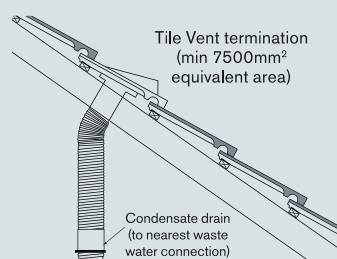

ZCV2 Controls

In stock items highlighted in black	Control	W (mm)	H (mm)	D (Spigot mm)	IP Rating	Speed	Airflow I/s in FREE AIR (BS848 Pt 1)		Sound pressure level dB(A)	Energy consumption (W)		RRP (ex VAT)	RRP (inc 20% VAT)	
							Min	Max		Min	Max			
ZCV2	Continuous trickle speed with boost activated by lightswitch or smart humidity sensing. Optional SMART overrun timer. Easy set on touch pad located on the fan fascia. Quiet running, low energy design	199	129.5	68	IPX4 Ceiling	Trickle	5	8	10.1-38.5	1.1	5.4	£148	£177.60	
						Boost	8	13						
						IPX5 Wall	Maximum	23						23

Suitable for wall or ceiling mounting with discharge through an external wall, soffit, or the roof. Please see pages 193, 194 and 196 for diagrams. Not for use with more than 3m of ducting.

Accessories for all bathroom fans

Accessories					
Wall fan accessories				RRP (ex VAT)	RRP (inc 20% VAT)
	ZFF100W ZFF100B	Fast fix wall duct system with external grill available in white (W) or brown (B)		£22	£26.40
Ceiling fan accessories					
	ZGFP4.3A	Flexiduct 3m x Ø100mm (required for ceiling fitting)		£6	£7.20
	ZGG42WA	100mm External grille with spigot in white		£5	£6.00
	ZGG42BA	100mm External grille with spigot in brown		£5	£6.00

Zehnder Adaptive fan with "SMART" timer technology.

The length of time of the fan over-run is based on occupancy duration, up to a maximum run-time of 15 minutes, reducing heat loss and energy usage.

Zehnder Adaptive fan with "SMART" humidistat and timer technology.

The fan knows the normal humidity level and only activates when spikes occur, providing the right amount of ventilation when required, unlike fans with a generic point that respond to high ambient humidity on a summer's day and particularly in the middle of the night.