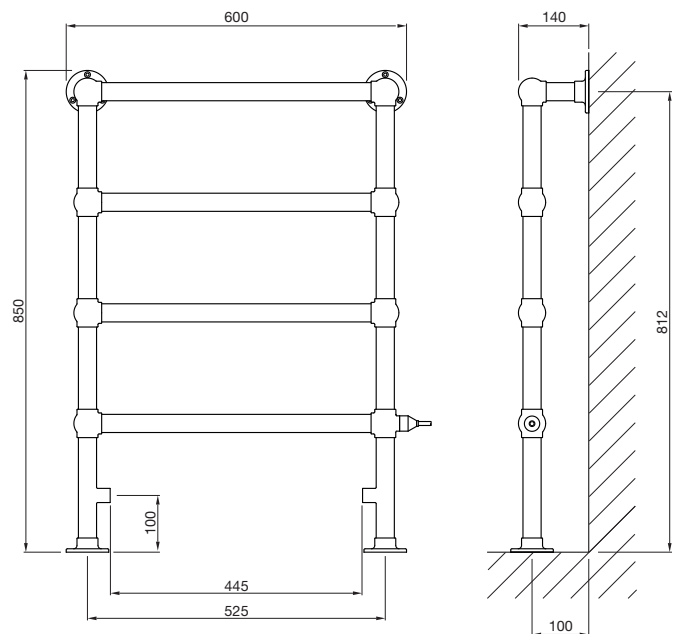

OSBOM/F-085-060

Tube: Horizontal $\text{Ø}31.8\text{mm}$
Tube: Vertical $\text{Ø}31.8\text{mm}$
All dimensions in mm