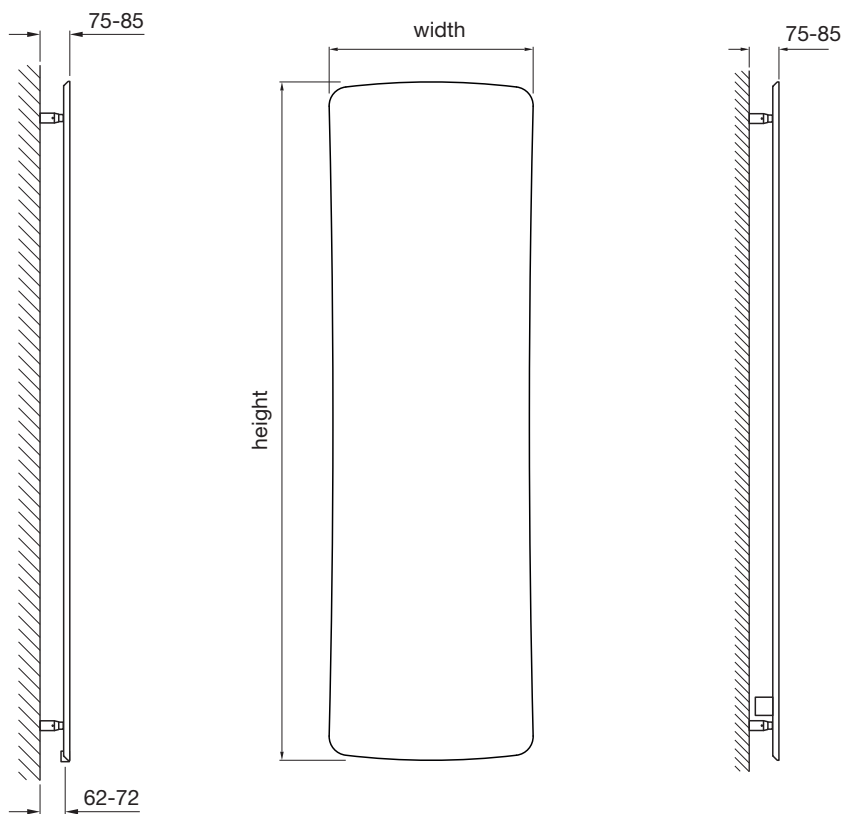

Zehnder Folio Vertical Electric

All dimensions in mm

Available as both a central heating and electric radiator
Projection from the wall to front face: 85mm
Electric version controlled via radio frequency remote programmer