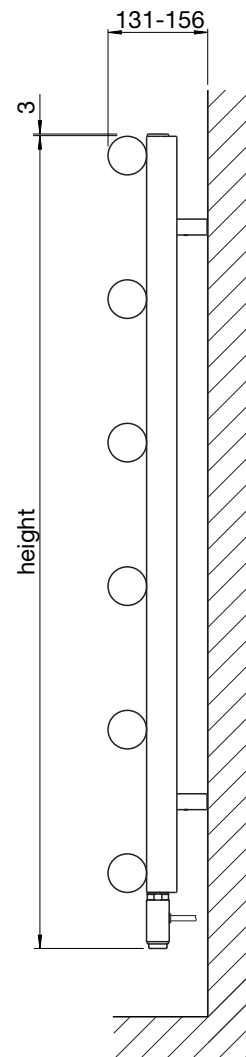

All dimensions in mm