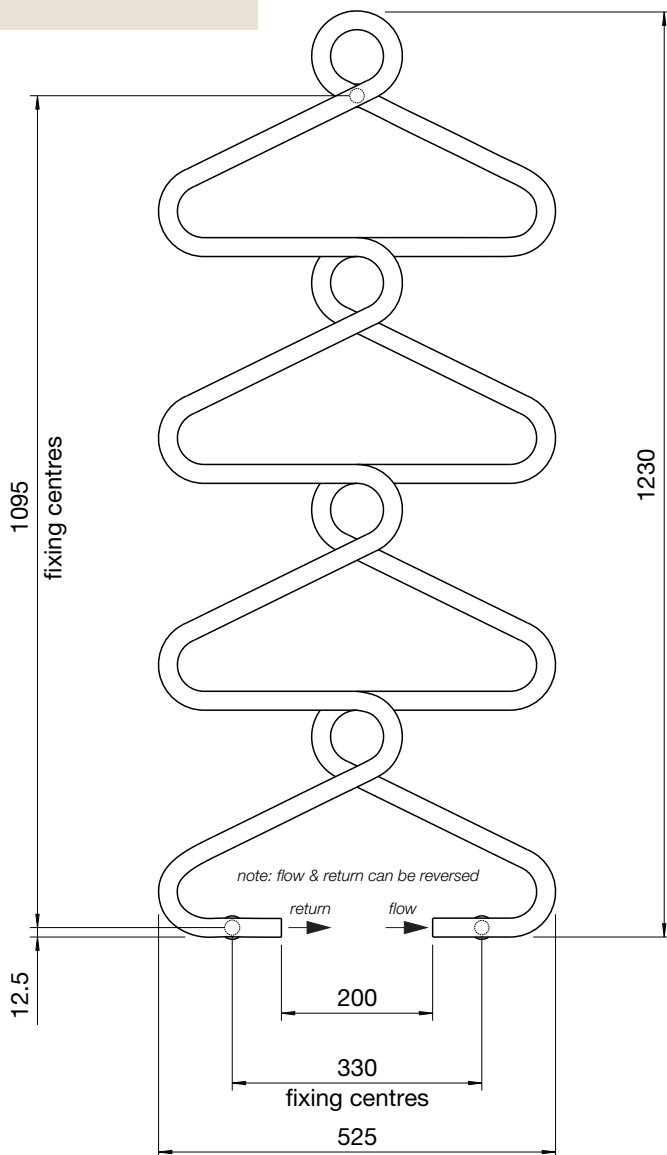

Zehnder Archibald

In stock items highlighted in bold below	Height mm	Width mm	Finish	Output $\Delta T=50^{\circ}\text{C}$ Watts/btu All outputs certified to EN 442	RRP (ex VAT)	RRP (inc 20% VAT)
Zehnder Archibald						
ABZ-120-50	1230	525	white*	336/1146	£682	£818.40
ABZC-120-50	1230	525	chrome	233/795	£933	£1,119.60

*Traffic White (RAL 9016)

Colour finish: Colours from the World of Colours chart are priced at: Traffic White (RAL 9016) + 25%.
Colour finish and non-stock products delivery: 3-5 weeks.

For pipes from wall or the floor we recommend VALVE-SET-27 see page 187.

All dimensions in mm