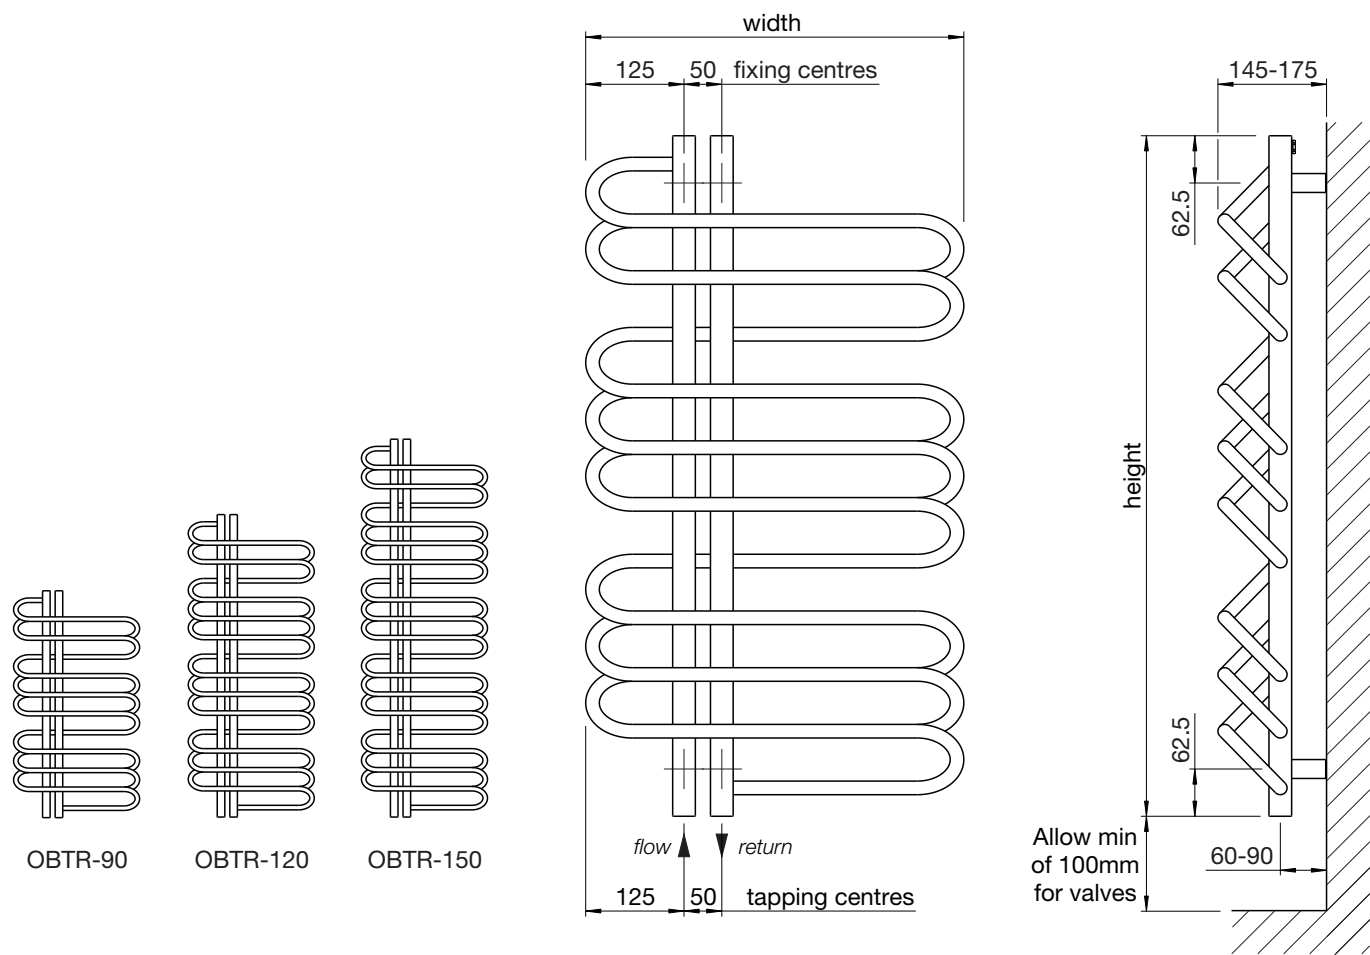

Zehnder Orbit

In stock items highlighted in bold below	Height mm	Width mm	Finish	Output $\Delta T=50^{\circ}\text{C}$ Watts/btu All outputs certified to EN 442	RRP (ex VAT)	RRP (inc 20% VAT)

Zehnder Orbit

OBTL-090-050	900	500	stainless steel mirror	295/1007	£905	£1,086.00
OBTL-120-050	1200	500	stainless steel mirror	403/1375	£1,186	£1,423.20
OBTL-150-050	1500	500	stainless steel mirror	516/1761	£1,448	£1,737.60
OBTR-090-050	900	500	stainless steel mirror	295/1007	£905	£1,086.00
OBTR-120-050	1200	500	stainless steel mirror	403/1375	£1,186	£1,423.20
OBTR-150-050	1500	500	stainless steel mirror	516/1761	£1,448	£1,737.60

This radiator is not suitable for dual energy conversion