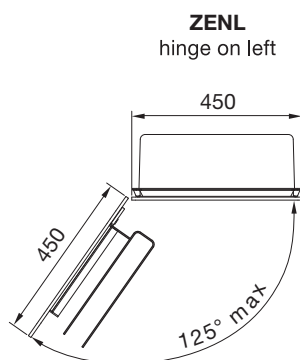

ZENL
hinge on left