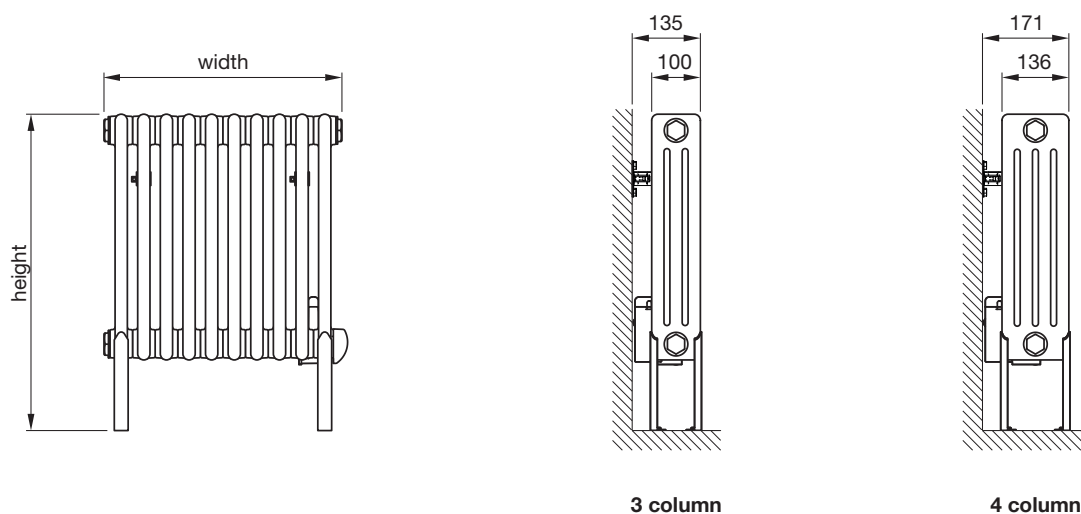

Zehnder Charleston Electric - 4 column with 150mm welded-on feet

NZ4-040-059/GF-F	550	594	181	12	white*	750	£963	£1,155.60
NZ4-040-078/GF-F	550	778	181	16	white*	1000	£1,172	£1,406.40
NZ4-040-096/GF-F	550	962	181	20	white*	1250	£1,381	£1,657.20
NZ4-040-106/GF-F	550	1058	181	23	white*	1500	£1,538	£1,845.60
NZ4-050-050/GF-F	650	502	181	10	white*	750	£848	£1,017.60
NZ4-050-069/GF-F	650	686	181	14	white*	1000	£1,060	£1,272.00
NZ4-050-078/GF-F	650	778	181	16	white*	1250	£1,164	£1,396.80
NZ4-050-092/GF-F	650	916	181	19	white*	1500	£1,323	£1,587.60
NZ4-060-046/GF-F	750	456	181	9	white*	750	£809	£970.80
NZ4-060-059/GF-F	750	594	181	12	white*	1000	£972	£1,166.40
NZ4-060-078/GF-F	750	778	181	16	white*	1250	£1,191	£1,429.20
NZ4-060-092/GF-F	750	916	181	19	white*	1500	£1,356	£1,627.20
NZ4-060-115/GF-F	750	1146	181	24	white*	2000	£1,628	£1,953.60

*Traffic White (RAL 9016)

Colour finish: Colours from the World of Colours chart are priced at: Traffic White (RAL 9016) + 25%. Colour finish and non-stock products delivery: 3-5 weeks.

Note: Radiators with an even number of sections over 22 sections will be supplied with a middle foot. This will be placed in the first of the middle two sections.

3 column

4 column

All dimensions in mm