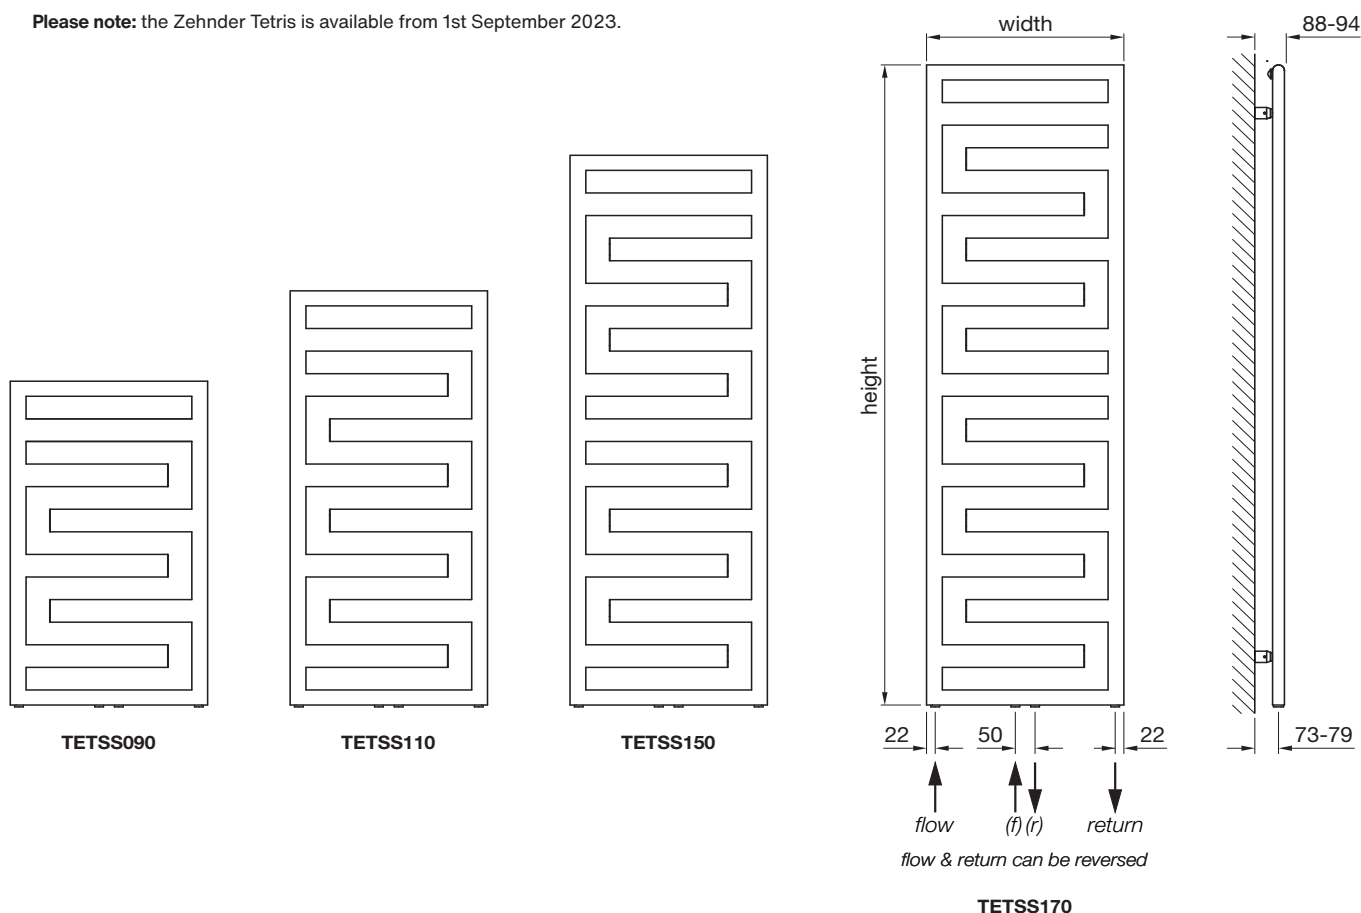

Zehnder Tetris

In stock items highlighted in bold below	Height mm	Width mm	Finish	Output $\Delta T=50^{\circ}\text{C}$ Watts/btu All outputs certified to EN 442	RRP (ex VAT)	RRP (inc 20% VAT)
Zehnder Tetris						
TETSS090050WZZZ	860	500	white*	388/1324	£338	£405.60
TETSS090060WZZZ	860	600	white*	455/1552	£355	£426.00
TETSS110050WZZZ	1100	500	white*	493/1682	£400	£480.00
TETSS110060WZZZ	1100	600	white*	579/1976	£423	£507.60
TETSS150050WZZZ	1460	500	white*	655/2235	£484	£580.80
TETSS150060WZZZ	1460	600	white*	768/2620	£514	£616.80
TETSS170050WZZZ	1700	500	white*	765/2610	£554	£664.80
TETSS170060WZZZ	1700	600	white*	898/3064	£590	£708.00
TETSS110050WZZZ-0557	1100	500	matt black	493/1682	£500	£600.00
TETSS150050WZZZ-0557	1460	500	matt black	655/2235	£605	£726.00

*Traffic White (RAL 9016)

Colour finish: Colours from the World of Colours chart are priced at: Traffic White (RAL 9016) + 25%.
Colour finish and non-stock products delivery: 3-5 weeks.

Please note: the Zehnder Tetris is available from 1st September 2023.

All dimensions in mm