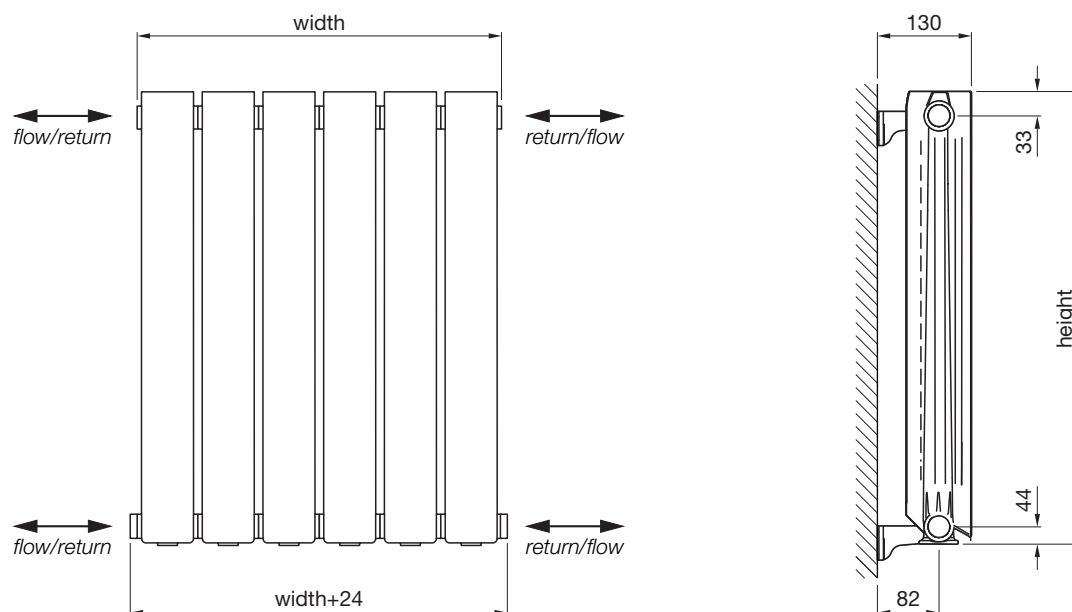

*Pure White (RAL 9010). Colour finishes are not available. Width excludes air vent and bushes (Additional 24mm)

The Aluminium Blitz Super is a high output, low water content, die-cast aluminium radiator, sectional in manufacture, supplied with a bracket pack comprising wall fixing brackets, plugs, bushes and an air vent.

Joining nipples, gaskets and an assembly tool must be purchased separately.

Accessories		RRP (ex VAT)	RRP (inc 20% VAT)
Model			
905110	Aluminium assembly tool 300	£73	£87.60
905120	Aluminium assembly tool 600	£73	£87.60
905130	Aluminium assembly tool 900	£73	£87.60
905140	Aluminium assembly tool 1200	£73	£87.60
A2/1	1 inch steel joining nipple - for use with Aluminium Blitz Super	£3.70	£4.44
A10/1	Joining nipple gasket for joining the Aluminium Blitz Super. White RAL 9010	£0.85	£1.02
A11/1	Gasket for end plugs for Aluminium Blitz Super	£1.90	£2.28
A81	Installation bush and bracket pack for Aluminium Blitz Super	£35	£42.00
A80	Service assembly kit for the the Aluminium Blitz Super radiator	£33	£39.60

All dimensions in mm