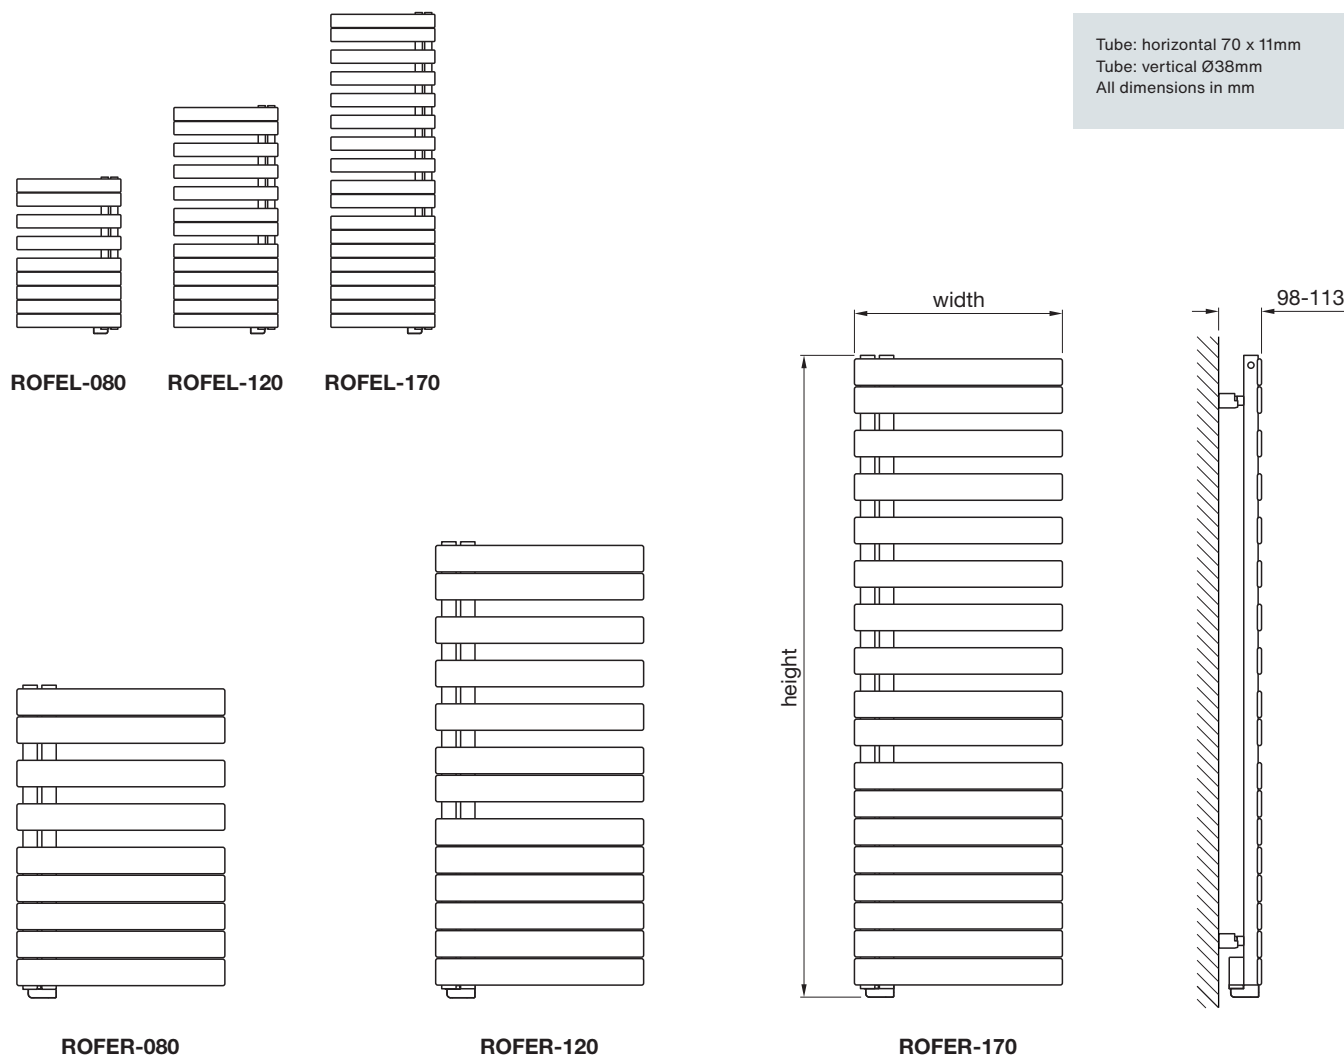

Zehnder Roda Spa Asym Electric

Scan for the complete CE compliant technical specifications

In stock items highlighted in bold below	Height mm	Width mm	Finish	Radio frequency remote programmer IP44 Zone 1 Bath, Zone 2 Shower, Class II Electric rating (Watts)	RRP (ex VAT)	RRP (inc 20% VAT)
ROFEL-080-55/GF	828	550	white*	500	£683	£819.60
ROFEL-120-55/GF	1206	550	white*	750	£843	£1,011.60
ROFEL-170-55/GF	1699	550	white*	1000	£992	£1,190.40
ROFER-080-55/GF	828	550	white*	500	£683	£819.60
ROFER-120-55/GF	1206	550	white*	750	£843	£1,011.60
ROFER-170-55/GF	1699	550	white*	1000	£992	£1,190.40

Zehnder Roda Spa Asym Electric

*Traffic White (RAL 9016)

Colour finish: Colours from the World of Colours chart are priced at: Traffic White (RAL 9016) + 25%.
Colour finish and non-stock products delivery: 3-5 weeks.

Accessories				
Model		Finish	RRP (ex VAT)	RRP (inc 20% VAT)
470331	Hooks for Zehnder Roda Spa. Pack of 2 hooks.	white*	£14	£16.80
470379	Hooks for Zehnder Roda Spa. Pack of 2 hooks.	colour	£19	£22.80