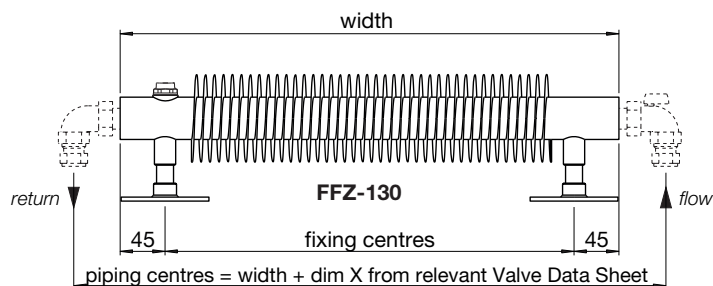

Zehnder Flow Form

In stock items highlighted in bold below	Height mm	Width mm	Diameter (mm)	Finish	Output $\Delta T=50^{\circ}\text{C}$ Watts/btu All outputs certified to EN 442	RRP (ex VAT)	RRP (inc 20% VAT)
Zehnder Flow Form - 88mm diameter coil							
FFZ-130-100	130	1000	88	white*	246/839	£435	£522.00
FFZI-130-100	130	1000	88	stainless steel brushed	163/556	£391	£469.20
FFZ-130-150	130	1500	88	white*	361/1232	£550	£660.00
FFZI-130-150	130	1500	88	stainless steel brushed	240/819	£473	£567.60
FFZ-130-200	130	2000	88	white*	498/1699	£665	£798.00
FFZI-130-200	130	2000	88	stainless steel brushed	316/1078	£552	£662.40

Zehnder Flow Form - 133mm diameter coil							
FFZ-190-100	190	1000	133	white*	370/1262	£546	£655.20
FFZC-190-100	190	1000	133	chrome	346/1181	£956	£1,147.20
FFZI-190-100	190	1000	133	stainless steel brushed	222/757	£491	£589.20
FFZ-190-150	190	1500	133	white*	565/1928	£672	£840.00
FFZC-190-150	190	1500	133	chrome	513/1750	£1,176	£1,411.20
FFZI-190-150	190	1500	133	stainless steel brushed	340/1160	£578	£693.60
FFZ-190-200	190	2000	133	white*	797/2719	£798	£957.60
FFZC-190-200	190	2000	133	chrome	706/2409	£1,396	£1,675.20
FFZI-190-200	190	2000	133	stainless steel brushed	464/1583	£662	£794.40

*Traffic White (RAL 9016)

Colour finish: Colours from the World of Colours chart are priced at: Traffic White (RAL 9016) + 25%.
Colour finish and non-stock products delivery: 3-5 weeks.

This radiator may only be installed horizontally on the floor

All dimensions in mm