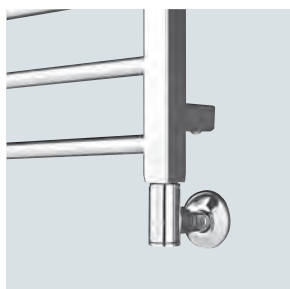

Cable Cover SHEC (optional extra) This neat chrome cover hides the cable attached to the heater. Now available in matt black. For more information see page 185.

DELCS120050EAKZ
CHROME 0008