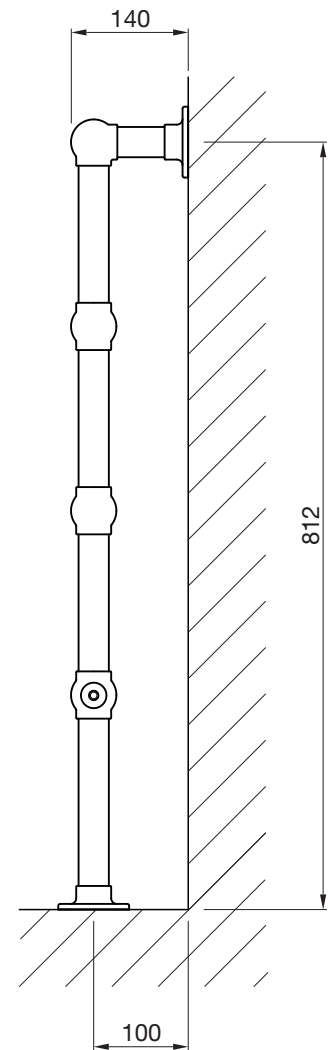

Zehnder Osbourne Electric

In stock items highlighted in bold below	Height mm	Width mm	Finish	Simple immersion heater Class I IPX4 Zone 1 Bath, Zone 2 Shower Electric rating (Watts)	RRP (ex VAT)	RRP (inc 20% VAT)

Zehnder Osbourne Electric

OSBOE/F-085-060-CPEO	850	600	chrome	150	£1,458	£1,749.60
OSBOE/F-085-060-BNEO	850	600	bright nickel	150	£1,765	£2,118.00
OSBOE/F-085-060-AGEO	850	600	antique gold	150	£2,502	£3,002.40
OSBOE/F-085-060-DGEO	850	600	dark gold	150	£2,502	£3,002.40
OSBOE/F-085-060-PBEO	850	600	polished brass	150	£2,377	£2,852.40
OSBOE/F-085-060-ABEO	850	600	antique brass	150	£2,377	£2,852.40
OSBOE/F-085-060-BZEO	850	600	antique bronze	150	£2,377	£2,852.40
OSBOE/F-085-060-ACEO	850	600	antique copper	150	£2,377	£2,852.40
OSBOE/F-085-060-PCEO	850	600	polished copper	150	£2,377	£2,852.40
OSBOE/F-085-060-BCEO	850	600	brushed copper	150	£2,377	£2,852.40

Tube: Horizontal Ø31.8mm
Tube: Vertical Ø31.8mm
All dimensions in mm