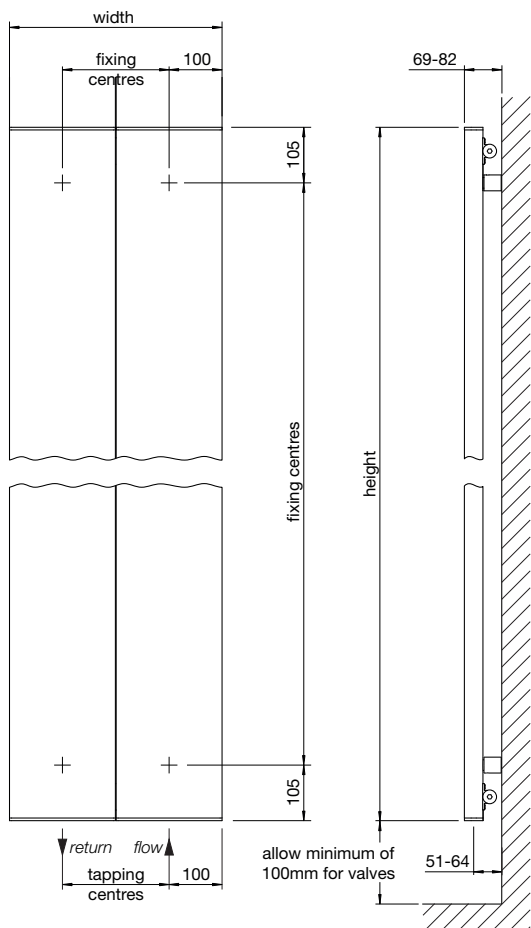

For pipes from the floor
Zehnder recommends
VALVE-SET-36.

For pipes from the wall
Zehnder recommends
VALVE-SET-11.

All dimensions in mm