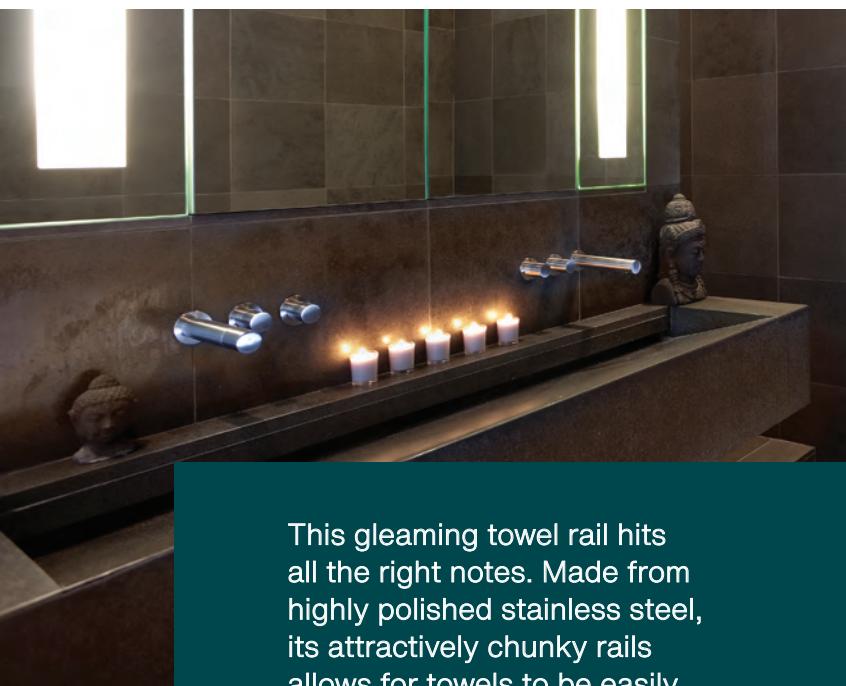

Studio collection

Accessories, valves & more

Ventilation

This gleaming towel rail hits all the right notes. Made from highly polished stainless steel, its attractively chunky rails allows for towels to be easily slid on and off.