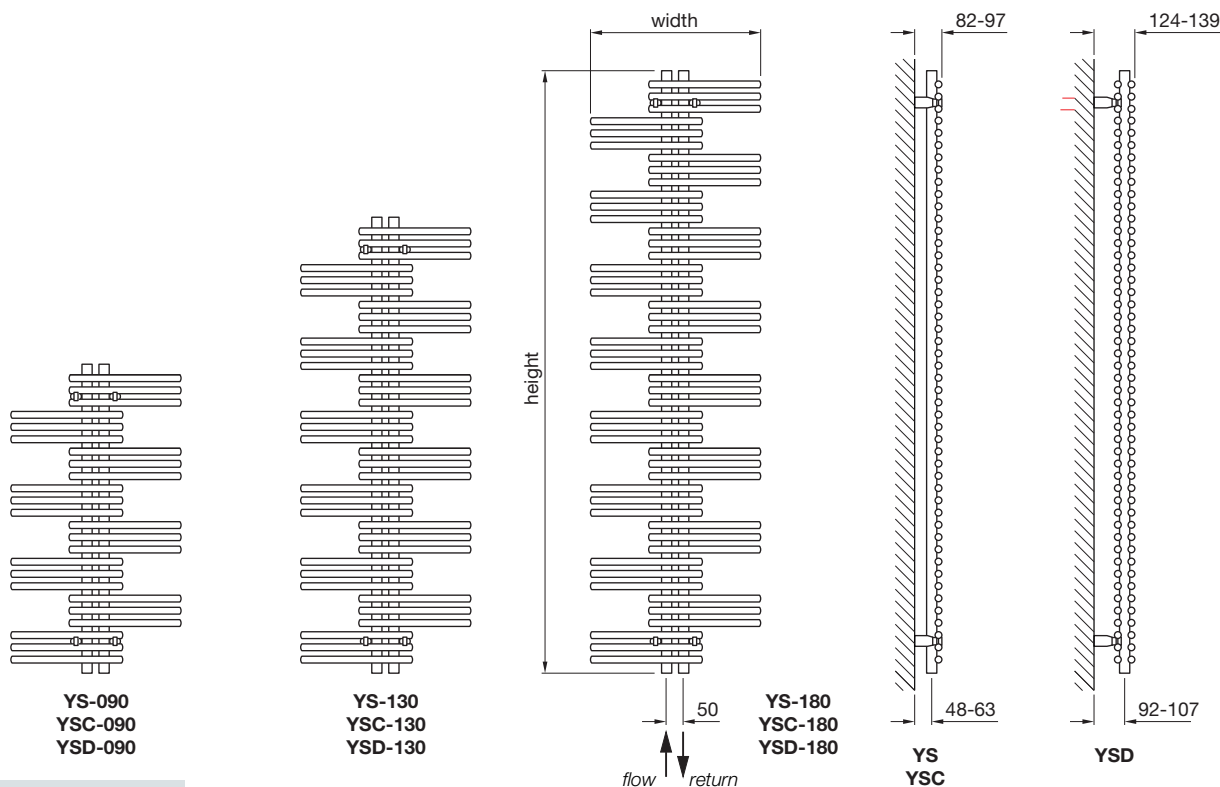

Zehnder Yucca Symm Double

YSD-090-050	908	500	white*	484/1651	300	£286	£343.20
YSD-130-050	1340	500	white*	717/2446	500	£386	£463.20
YSD-130-060	1340	600	white*	823/2808	500	£427	£512.40
YSD-130-080	1340	800	white*	1024/3494	700	£508	£609.60
YSD-180-050	1772	500	white*	926/3160	600	£489	£586.80
YSD-180-060	1772	600	white*	1063/3627	700	£542	£650.40
YSD-180-080	1772	800	white*	1322/4511	900	£650	£780.00

*Traffic White (RAL 9016)

Dual energy: Self fit (additional cost to central heating model prices). For more information please scan the QR code.

Colour finish: Colours from the World of Colours chart are priced at: Traffic White (RAL 9016) + 25%.
Colour finish and non-stock products delivery: 3-5 weeks.

Tube: Horizontal $\text{Ø}20\text{mm}$
Tube: Vertical $\text{Ø}30\text{mm}$
All dimensions in mm