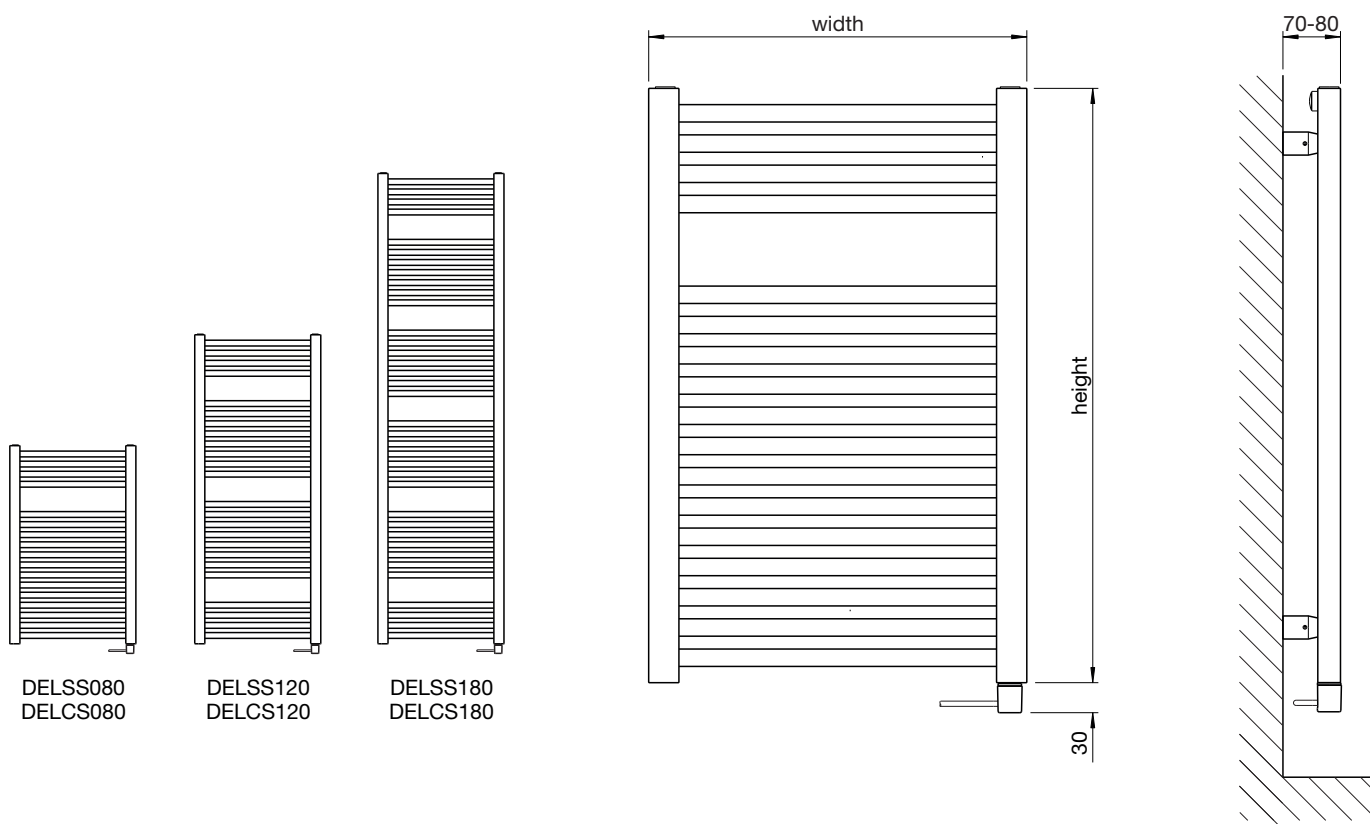

Zehnder Deline Electric

In stock items highlighted in bold below	Height mm	Width mm	Finish	Simple immersion heater (IHE) Class I IP65 Zones 1 & 2 Electric rating (watts)	RRP (ex VAT)	RRP (inc 20% VAT)
DELSS080050EAZK	786	500	white*	400	£311	£373.20
DELSS080060EAZK	786	600	white*	400	£334	£400.80
DELSS120050EAZK	1226	500	white*	500	£384	£460.80
DELSS120060EAZK	1226	600	white*	600	£425	£510.00
DELSS180050EAZK	1866	500	white*	600	£503	£603.60
DELSS180060EAZK	1866	600	white*	600	£548	£657.60
DELCS080050EAZK	786	500	chrome	200	£542	£650.40
DELCS080060EAZK	786	600	chrome	200	£604	£724.80
DELCS120050EAZK	1226	500	chrome	400	£719	£862.80
DELCS120060EAZK	1226	600	chrome	400	£805	£966.00
DELCS180050EAZK	1866	500	chrome	500	£1,007	£1,208.40
DELCS180060EAZK	1866	600	chrome	600	£1,143	£1,371.60

Zehnder Deline Electric

*Traffic White (RAL 9016)

Colour finish: Colours from the World of Colours chart are priced at: Traffic White (RAL 9016) + 25%.
Colour finish and non-stock products delivery: 3-5 weeks.

DELSS080
DELCS080

DELSS120
DELCS120

DELSS180
DELCS180

Tube: Horizontal 30mm x 40mm D profile
Tube: Vertical Ø23mm
All dimensions in mm