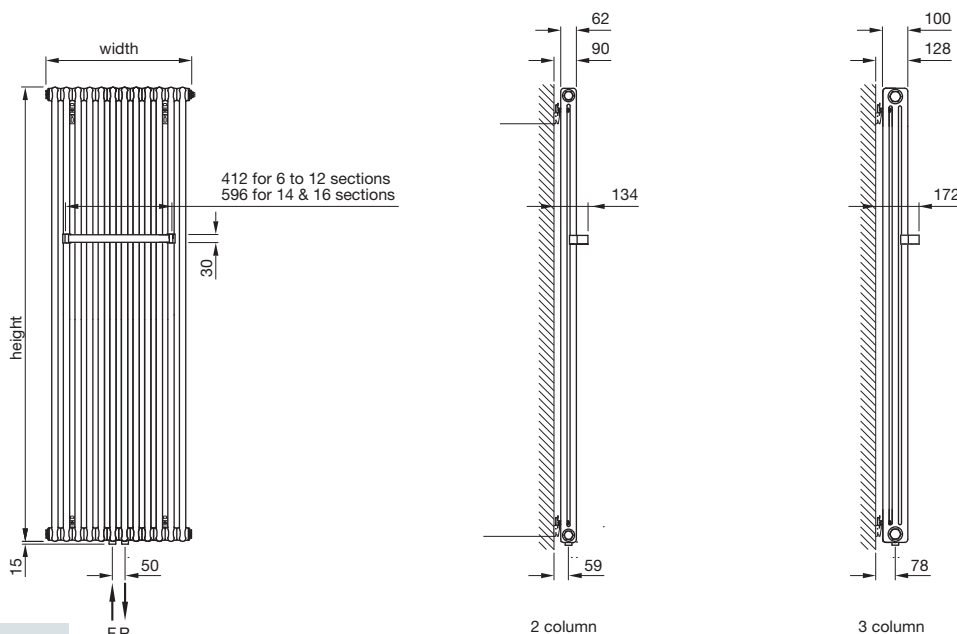

*Traffic White (RAL 9016)

Colour finish: Colours from the World of Colours chart are priced at: Traffic White (RAL 9016) + 25%.
Colour finish and non-stock products delivery: 3–5 weeks. Charleston Technoline finish is not recommended for bathroom applications.

1 x Chrome Bar included. See diagrams below for detail.
If you require an additional towel bar please see Accessories section below.

Accessories		RRP (ex VAT)	RRP (inc 20% VAT)
966018	Charleston chrome towel bar. Length: 366mm. Spans up to 9 sections.	£154	£184.80
458208	Charleston chrome towel bar. Length: 412mm. Spans up to 10 sections.	£160	£192.00
458218	Charleston chrome towel bar. Length: 596mm. Spans up to 14 sections.	£173	£207.60
966028	Charleston chrome towel bar. Length: 918mm. Spans up to 21 sections.	£178	£213.60
The Charleston chrome towel bar (above) can be cut down to fit if required			
601020	Lambs wool cleaning brush	£34	£40.80

F = flow
R = return
Tube: $\varnothing 25\text{mm}$
All dimensions in mm