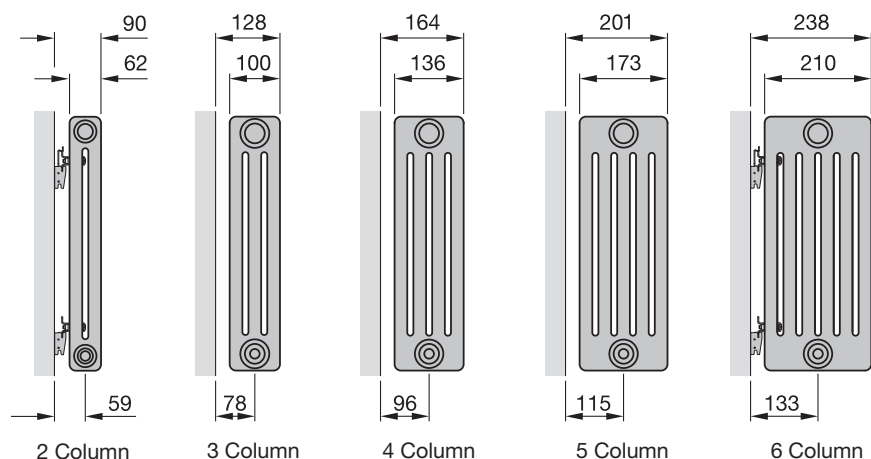

Technical information

Please note: We only supply complete radiators. Additional sections cannot be joined to our stock range of radiators. The number of sections/width is virtually unlimited. Practicality regarding weights, handling and accessibility should be taken into consideration. Large radiators may be supplied in modules to be assembled on site. Lead times - Please allow 6-8 weeks for curved, angled and engineered to drawing.

Radiators are supplied with bottom opposite end connections as standard. For underside connections, please specify at the time of ordering.

Angled and curved radiators are also available.

Angled radiators: Prices on application. Please contact your Zehnder stockist or a member of our sales team for further details.

Curved radiators: Please multiply the prices for standard radiators by 2.

All data and prices per 46mm section

Formulas: Nominal overall radiator width = (No. of sections x 46mm) + 26mm
No. of sections = (Nominal overall radiator width (mm) - 26mm) divided by 46
(Manufacturing tolerance of +/- 1.5% in width, +/- 2mm in height, +/- 5mm in depth)

Colour finish: Colours from the World of Colours chart are priced at: Traffic White (RAL 9016) + 25%.
Made to Measure delivery: 3-5 weeks.

Other sizes and shapes, including angled and curved, are also available on request.