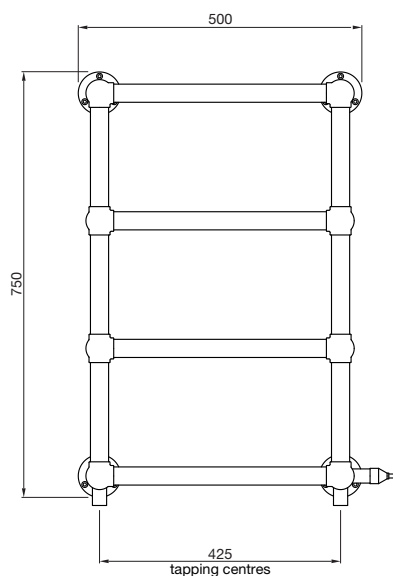

**BUCK-075-050**

**BUCKM/F-075-050**

Tube: Horizontal  $\text{Ø}31.8\text{mm}$   
 Tube: Vertical  $\text{Ø}31.8\text{mm}$   
 All dimensions in mm

4-6 WEEKS

3-5 DAYS

Stocked items

5 YEAR WARRANTY

The timeless style of this compact, ball jointed towel rail complements both modern and traditional bathrooms. Made from chromed brass the Buckingham can be used on both central heating and hot water systems. It is also available to order in a range of fabulous finishes including bright nickel, polished brass and antique bronze. See page 199 for details.