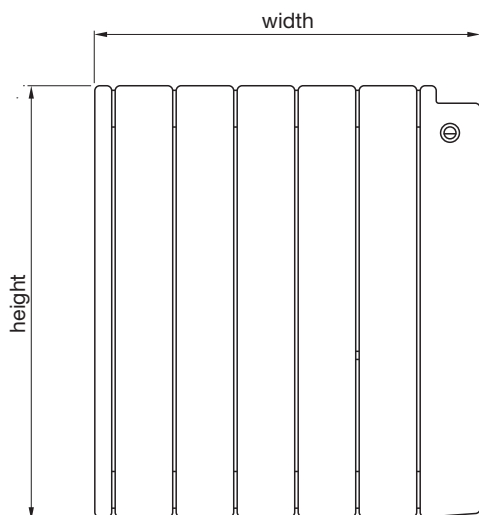

*Pure White (RAL 9010)

Temperature controller: Backlit LCD digital display screen gives complete control. Temperature can be adjusted in 0.5°C increments. 3 pre-set programmes and 5 mode settings. Open window detection system and parental lock. 7 day programmable function.

Colour finish: Colours from the World of Colours chart are priced at: Pure White (RAL 9010) + 25%. Colour finish and non-stock products delivery: 3-5 weeks.

Accessories			
Model		RRP (ex VAT)	RRP (inc 20% VAT)
887220	Zehnder Connect hub for Fare Tech radiator.	£273	£327.60

Open Window detection

The Integral control unit recognises if a window has been opened for an extended period and switches the radiator off. Once the window is closed, the radiator returns to normal operation.

- Temperature changes are quickly recognised via the external temperature sensor
- The integral thermostat proactively reacts to sensor information; delivering the perfect indoor climate
- Intuitive radiator which automatically switches off if a window is open for an extended period
- An intelligent heating solution which lowers costs and energy consumption

All dimensions in mm