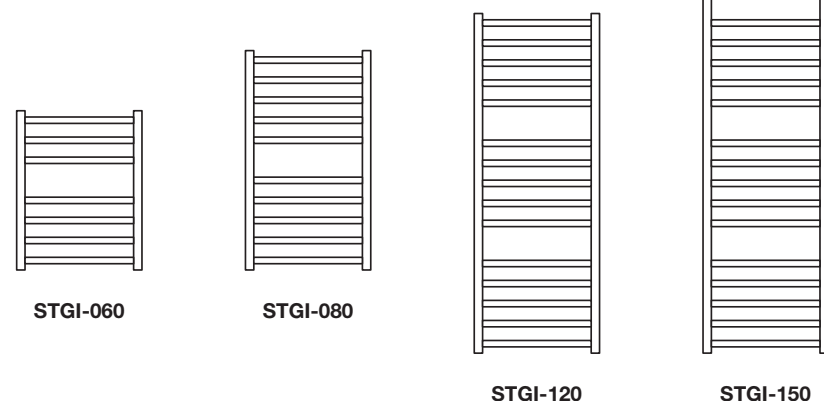

*No price surcharge for colour finishes.

Dual energy: Self fit (additional cost to central heating model prices). For more information please scan the QR code.

Colour finish: There is no additional charge for colours from the World of Colours chart. Colour finish and non-stock products delivery: 3-5 weeks.

Tube: Horizontal Ø23mm
Tube: Vertical 30 x 30mm
All dimensions in mm