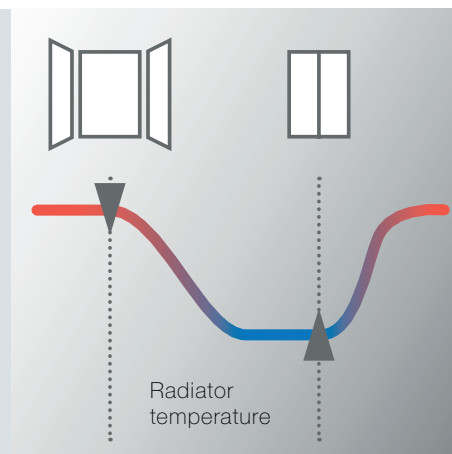

⚡ Zehnder Roda Electric Horizontal							
ROEHD040-080/GF	444	800	6	white*	750	£1,038	£1,245.60
ROEHD040-110/GF	444	1100	6	white*	1000	£1,109	£1,330.80
ROEHD040-150/GF	444	1500	6	white*	1500	£1,182	£1,418.40
ROEHD060-080/GF	592	800	8	white*	1000	£1,091	£1,309.20
ROEHD060-110/GF	592	1100	8	white*	1250	£1,175	£1,410.00
ROEHD060-130/GF	592	1300	8	white*	1500	£1,235	£1,482.00
ROEHD060-150/GF	592	1500	8	white*	2000	£1,287	£1,544.40

*Traffic White (RAL 9016)

Colour finish: Colours from the World of Colours chart are priced at: Traffic White (RAL 9016) + 25%.
Colour finish and non-stock products delivery: 3-5 weeks.

Open Window detection

The Integral control unit recognises if a window has been opened for an extended period and switches the radiator off. Once the window is closed, the radiator returns to normal operation.

- Temperature changes are quickly recognised via the external temperature sensor
- The integral thermostat proactively reacts to sensor information; delivering the perfect indoor climate
- Intuitive radiator which automatically switches off if a window is open for an extended period
- An intelligent heating solution which lowers costs and energy consumption

ROEHD