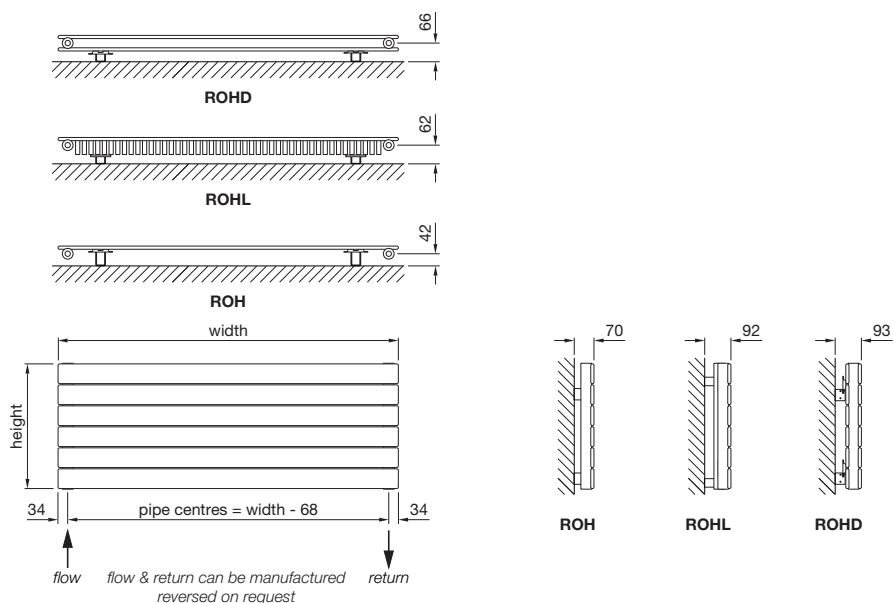

In stock items highlighted in bold below	Height mm	Width mm	Overall Projection	No. of tubes	Finish	Output $\Delta T=50^{\circ}\text{C}$ Watts/btu All outputs certified to EN 442	RRP (ex VAT)	RRP (inc 20% VAT)

Zehnder Roda Vertical Single panel

ROV-180-029	1800	296	70	4	white*	568/1938	£292	£350.40
ROV-180-037	1800	370	70	5	white*	710/2423	£341	£409.20
ROV-180-044	1800	444	70	6	white*	852/2907	£390	£468.00
ROV-180-051	1800	518	70	7	white*	994/3392	£439	£526.80
ROV-180-059	1800	592	70	8	white*	1136/3876	£488	£585.60
ROV-180-066	1800	666	70	9	white*	1278/4361	£537	£644.40

Zehnder Roda Vertical Double panel

ROVD-180-029	1800	296	93	4	white*	836/2852	£479	£574.80
ROVD-180-037	1800	370	93	5	white*	1045/3566	£570	£684.00
ROVD-180-044	1800	444	93	6	white*	1254/4279	£661	£793.20
ROVD-180-051	1800	518	93	7	white*	1463/4992	£752	£902.40
ROVD-180-059	1800	592	93	8	white*	1672/5705	£843	£1,011.60
ROVD-180-066	1800	666	93	9	white*	1881/6418	£934	£1,120.80

Zehnder Roda Horizontal Single panel

ROH-059-060	592	600	70	8	white*	399/1361	£268	£321.60
ROH-059-080	592	800	70	8	white*	532/1815	£303	£363.60
ROH-059-100	592	1000	70	8	white*	665/2269	£337	£404.40
ROH-059-120	592	1200	70	8	white*	798/2723	£371	£445.20
ROH-059-140	592	1400	70	8	white*	931/3177	£406	£487.20

Zehnder Roda Horizontal Single panel with single convector fin

ROHL-059-060	592	600	92	8	white*	644/2197	£370	£444.00
ROHL-059-080	592	800	92	8	white*	859/2931	£431	£517.20
ROHL-059-100	592	1000	92	8	white*	1074/3664	£492	£590.40
ROHL-059-120	592	1200	92	8	white*	1289/4398	£553	£663.60
ROHL-059-140	592	1400	92	8	white*	1504/5132	£614	£736.80

Zehnder Roda Horizontal Double panel