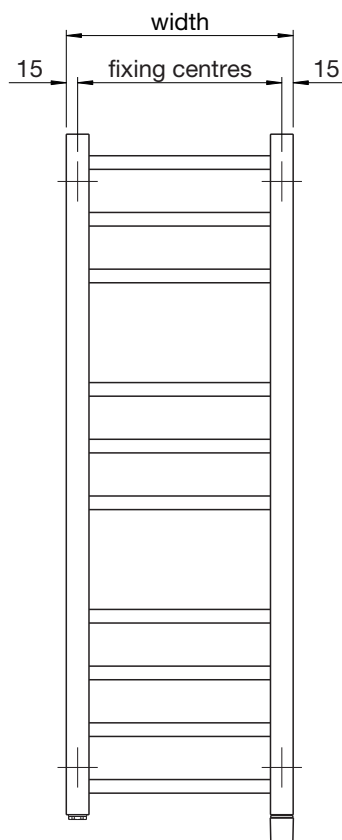

Zehnder Olga Electric

In stock items highlighted in bold below	Height mm	Width mm	Finish	Simple immersion heater Class I IPX4 Zones 1 & 2 Electric rating (Watts)	RRP (ex VAT)	RRP (inc 20% VAT)

Zehnder Olga Electric

OLGE-090-030/F	900	300	stainless steel mirror	100	£632	£758.40
OLGE-090-050/F	900	480	stainless steel mirror	100	£672	£806.40
OLGE-120-050/F	1200	480	stainless steel mirror	150	£825	£990.00
OLGE-120-065/F	1200	630	stainless steel mirror	200	£933	£1,119.60
OLGE-155-050/F	1575	480	stainless steel mirror	250	£1,013	£1,215.60

Tube: Horizontal Ø18mm
Vertical 30mm x 30mm
All dimensions in mm