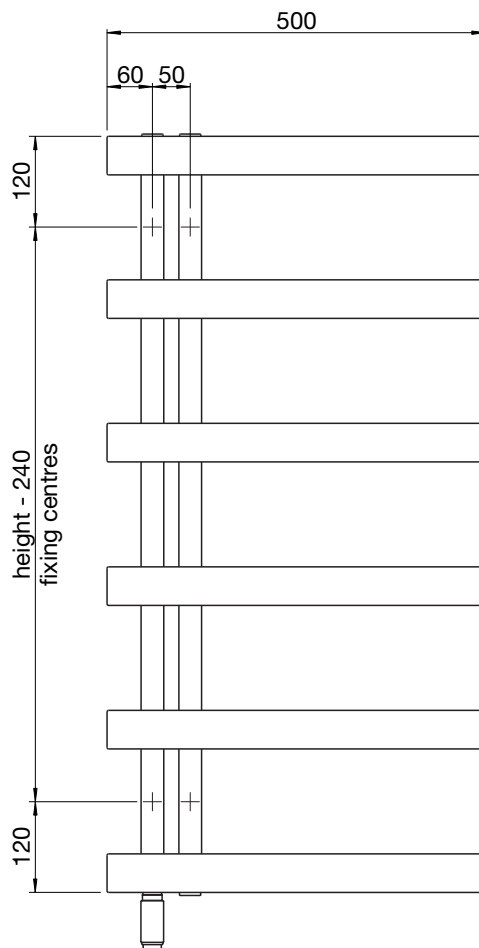

All dimensions in mm