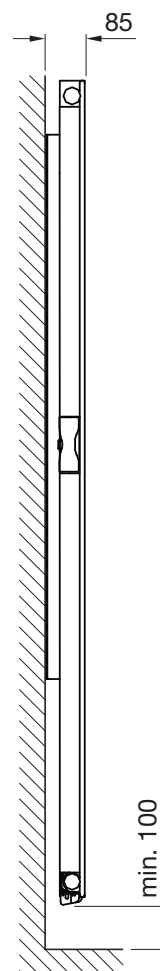

Zehnder Roda Mirror Electric

In stock items highlighted in bold below	Height mm	Width mm	No. of tubes	Finish	With factory fitted controls, IP34 Zone 1 Bath, Zone 2 Shower, Class II Electric Rating (Watts)	RRP (ex VAT)	RRP (inc 20% VAT)
ROEM180-075/GF	1817	740	6	white*	1000	£1,510	£1,812.00

Zehnder Roda Mirror Electric

*Traffic White (RAL 9016)

Colour finish: Colours from the World of Colours chart are priced at: Traffic White (RAL 9016) + 25%.
Colour finish and non-stock products delivery: 3-5 weeks.

Tube: Vertical 70mm x 11mm
Tube: Horizontal Ø38mm
All dimensions in mm