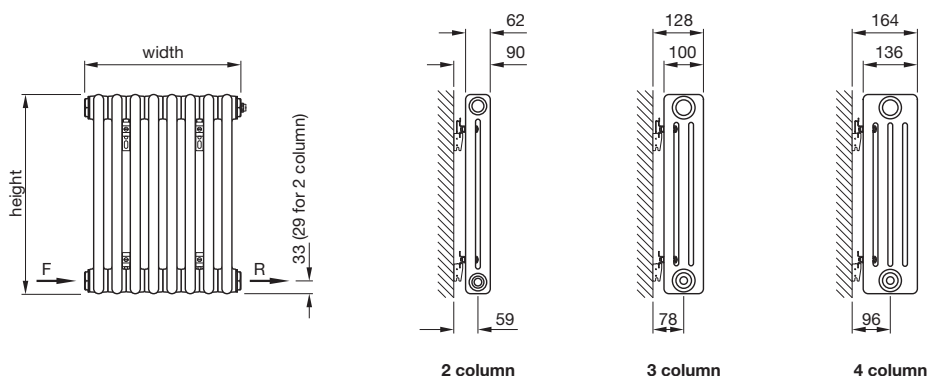

Zehnder Charleston Horizontal - 4 column

4030-20	300	946	164	20	white*	840/2866	£606	£727.20
4030-30	300	1406	164	30	white*	1260/4299	£909	£1,090.80
4060-14	600	670	164	14	white*	1117/3811	£445	£534.00
4060-18	600	854	164	18	white*	1436/4900	£572	£686.40
4060-20	600	946	164	20	white*	1596/5446	£635	£762.00
4060-24	600	1130	164	24	white*	1920/6551	£762	£914.40
4075-14	750	670	164	14	white*	1364/4654	£536	£643.20
4075-18	750	854	164	18	white*	1753/5981	£689	£826.80
4075-22	750	1038	164	22	white*	2143/7312	£843	£1,011.60
4075-26	750	1222	164	26	white*	2532/8639	£996	£1,195.20

Model code breakdown: eg. 3060-20 = 3 (number of columns), 060 (600mm high), 20 (number of sections).

*Traffic White (RAL 9016)

Colour finish: Colours from the World of Colours chart are priced at: Traffic White (RAL 9016) + 25%.
Colour finish and non-stock products delivery: 3-5 weeks.
Expect manufacturers marks on Charleston Technoline finishes.

F = flow
R = return
Tube: Vertical $\varnothing$ 25mm
All dimensions in mm
Manufacturing tolerance of +/-0.6mm per section