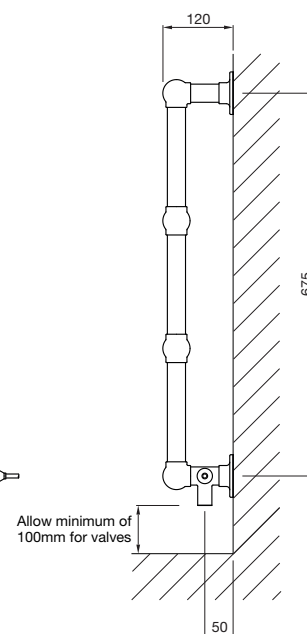

**BUCK-075-050**

**BUCKM/F-075-050**

Tube: Horizontal  $\text{Ø}31.8\text{mm}$   
 Tube: Vertical  $\text{Ø}31.8\text{mm}$   
 All dimensions in mm

4-6 WEEKS

3-5 DAYS

Stocked items

5 YEAR WARRANTY

The timeless style of this compact, ball jointed towel rail complements both modern and traditional bathrooms. Made from chromed brass the Buckingham can be used on both central heating and hot water systems. It is also available to order in a range of fabulous finishes including bright nickel, polished brass and antique bronze. See page 199 for details.