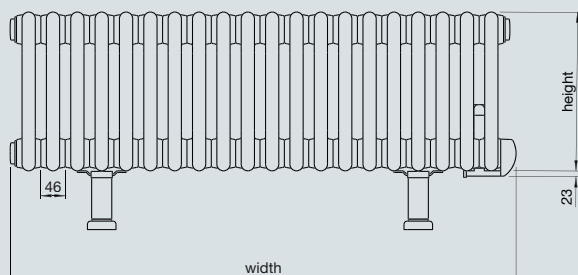

All dimensions in mm