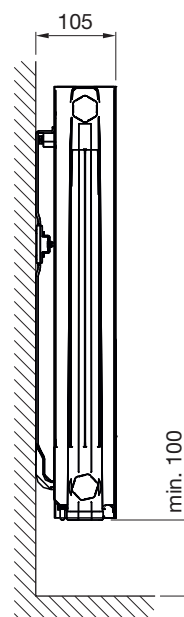

Zehnder Alura

In stock items highlighted in bold below	Height mm	Width mm	No. of sections	Finish	With factory fitted controls, IP34 Zone 1 Bath, Zone 2 Shower, Class II Electric Rating (Watts)	RRP (ex VAT)	RRP (inc 20% VAT)
ALE-050-036/F	575	377	3	white*	500	£404	£484.80
ALE-075-046/F	575	477	4	white*	750	£440	£528.00
ALE-100-056/F	575	577	5	white*	1000	£496	£595.20
ALE-125-076/F	575	777	7	white*	1250	£581	£697.20
ALE-150-086/F	575	877	8	white*	1500	£644	£772.80
ALE-200-116/F	575	1177	11	white*	2000	£791	£949.20

*Pure White (RAL 9010) . Colour finishes are not available.

Temperature controller: Backlit LCD digital display screen gives complete control. Temperature can be adjusted in 0.5°C increments. 3 pre-set programmes and 5 mode settings. Open window detection system and parental lock. 7 day programmable function.

Open Window detection

The Integral control unit recognises if a window has been opened for an extended period and switches the radiator off. Once the window is closed, the radiator returns to normal operation.

- Temperature changes are quickly recognised via the external temperature sensor
- The integral thermostat proactively reacts to sensor information; delivering the perfect indoor climate
- Intuitive radiator which automatically switches off if a window is open for an extended period
- An intelligent heating solution which lowers costs and energy consumption

All dimensions in mm