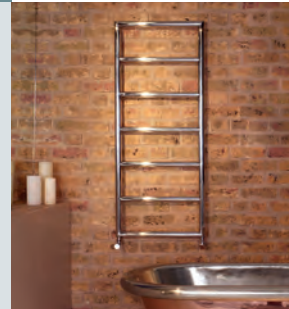

Pera

Less is definitely more with this chic stainless steel towel rail as the refined construction allows the tubes to meld gently into one another. The Pera brings a quiet elegance to both modern and traditional bathrooms.

120