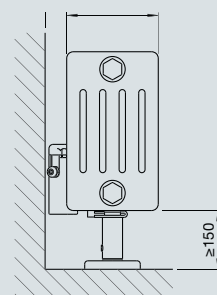

All dimensions in mm