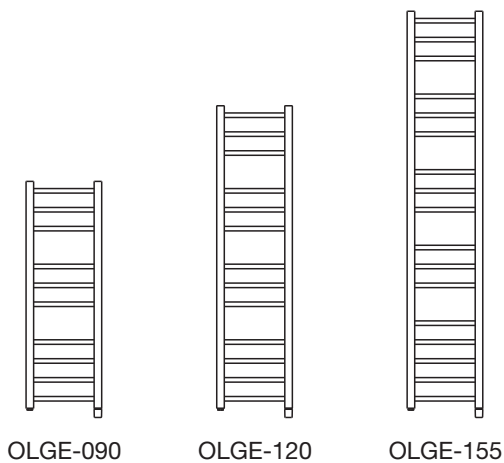

Zehnder Olga Electric

In stock items highlighted in bold below	Height mm	Width mm	Finish	Simple immersion heater Class I IPX4 Zones 1 & 2 Electric rating (Watts)	RRP (ex VAT)	RRP (inc 20% VAT)

Zehnder Olga Electric

OLGE-090-030/F	900	300	stainless steel mirror	100	£632	£758.40
OLGE-090-050/F	900	480	stainless steel mirror	100	£672	£806.40
OLGE-120-050/F	1200	480	stainless steel mirror	150	£825	£990.00
OLGE-120-065/F	1200	630	stainless steel mirror	200	£933	£1,119.60
OLGE-155-050/F	1575	480	stainless steel mirror	250	£1,013	£1,215.60

Tube: Horizontal Ø18mm
Vertical 30mm x 30mm
All dimensions in mm