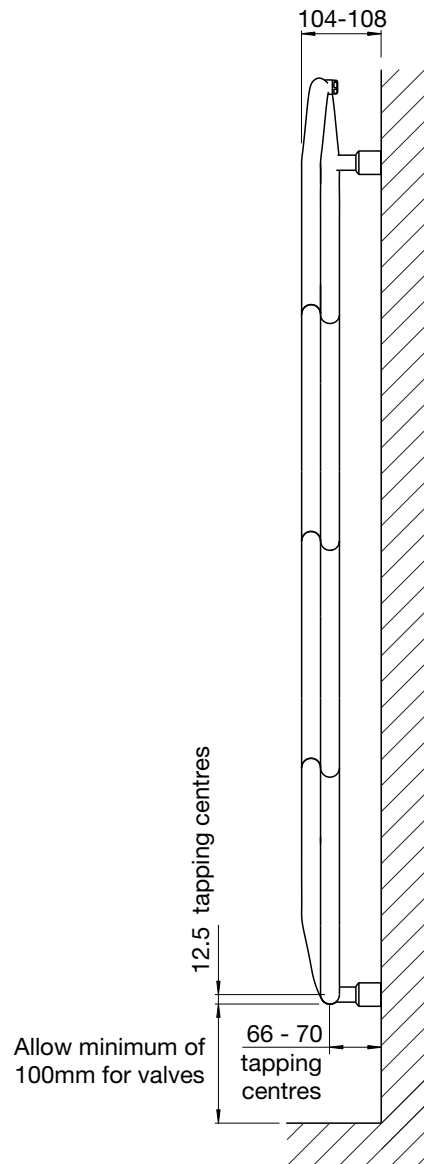

Zehnder Archibald

In stock items highlighted in bold below	Height mm	Width mm	Finish	Output $\Delta T=50^{\circ}\text{C}$ Watts/btu All outputs certified to EN 442	RRP (ex VAT)	RRP (inc 20% VAT)
Zehnder Archibald						
ABZ-120-50	1230	525	white*	336/1146	£682	£818.40
ABZC-120-50	1230	525	chrome	233/795	£933	£1,119.60

*Traffic White (RAL 9016)

Colour finish: Colours from the World of Colours chart are priced at: Traffic White (RAL 9016) + 25%.
Colour finish and non-stock products delivery: 3-5 weeks.

For pipes from wall or the floor we recommend VALVE-SET-27 see page 187.

All dimensions in mm