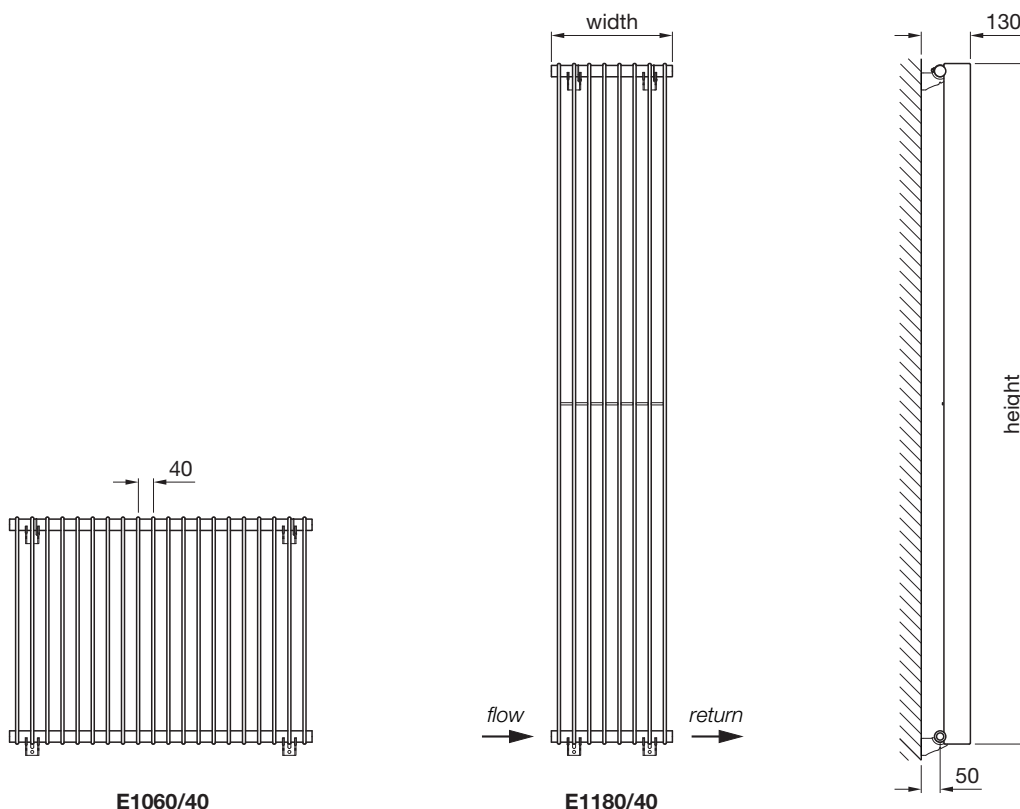

Zehnder Excelsior

In stock items highlighted in bold below	Height mm	Width mm	Number of sections	Finish	Output $\Delta T=50^{\circ}\text{C}$ Watts/btu All outputs certified to EN 442	RRP (ex VAT)	RRP (inc 20% VAT)

Zehnder Excelsior Horizontal

E1060/40-20	600	800	20	white*	794/2709	£650	£780.00
E1060/40-25	600	1000	25	white*	993/3388	£735	£882.00
E1060/40-30	600	1200	30	white*	1191/4064	£819	£982.80
E1060/40-35	600	1400	35	white*	1390/4743	£904	£1,084.80

Zehnder Excelsior Vertical

E1180/40-8	1800	320	8	white*	872/2975	£603	£723.60
E1180/40-10	1800	400	10	white*	1090/3719	£670	£804.00
E1180/40-12	1800	480	12	white*	1308/4463	£737	£884.40

*Traffic White (RAL 9016)

Colour finish: Colours from the World of Colours chart are priced at: Traffic White (RAL 9016) + 25%.
Colour finish and non-stock products delivery: 3–5 weeks.

E1060/40

E1180/40

Tube: Horizontal $\varnothing 30\text{mm}$
Tube: Vertical
70mm x 8mm
All dimensions in mm