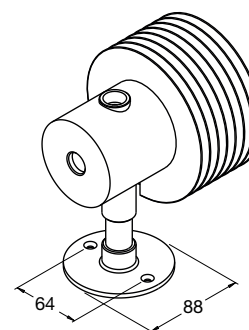

Mounting Foot Detail