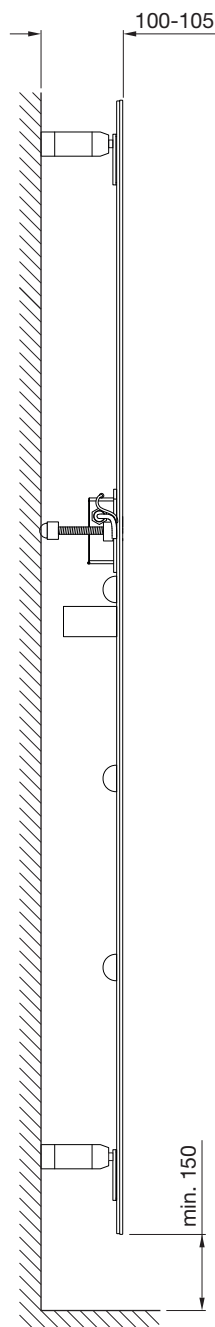

**Zehnder Deseo Verso**

<b>DVW-150-048/F</b>	1500	475	white glass	600	£1,406	£1,687.20
<b>DVB-150-048/F</b>	1500	475	black glass	600	£1,406	£1,687.20
<b>DVM-150-048/F</b>	1500	475	mirrored glass	600	£1,508	£1,809.60
<b>DVW-175-048/F</b>	1750	475	white glass	750	£1,790	£2,148.00
<b>DVB-175-048/F</b>	1750	475	black glass	750	£1,790	£2,148.00
<b>DVM-175-048/F</b>	1750	475	mirrored glass	750	£1,874	£2,248.80