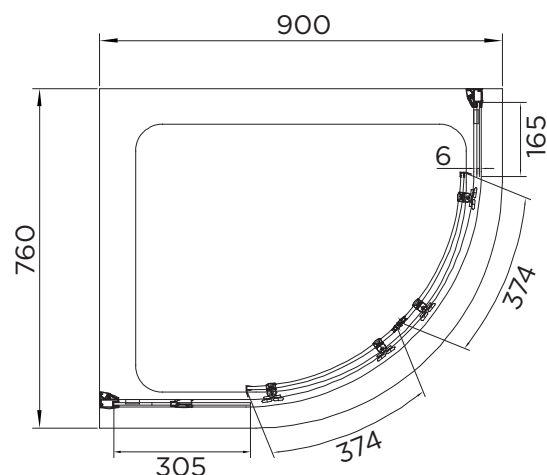

## venturi 8

### DOUBLE DOOR QUADRANT

RANGE	VENTURI 8
PRODUCT	DOUBLE DOOR QUAD
CODE	AQ8111S
SIZE	900x760
PROFILE COLOUR	SILVER
GLASS THICKNESS	8mm
GLASS FINISH	CLEAR
GLASS TREATMENT	CLEAN & CLEAR™
HEIGHT	1900
ADJUSTMENT IN RECESS	860-885/720-745
ADJUSTMENT WITH SIDE PANEL	N/A
OPTIONAL SIDE PANEL	N/A
APERTURE	395
GUARANTEE	LIFETIME
CE	EN14428
GLASS BS EN	EN12150-1T
PROFILE MATERIAL	ALUMINUM/6463#
HANDLE MATERIAL	STAINLESS STEEL
ROLLER MATERIAL	ZINC ALLOY/ABS CHROME
QUICK RELEASE ROLLERS	YES
FIXED PANEL SIZE	305/165
MOVING PANEL SIZE	374
PRODUCT HAND	UNIVERSAL
PRODUCT WEIGHT	50KG
PACKAGED DIMENSIONS	1980x450x205
BARCODE	5031978003125

All measurements in mm and are nominal