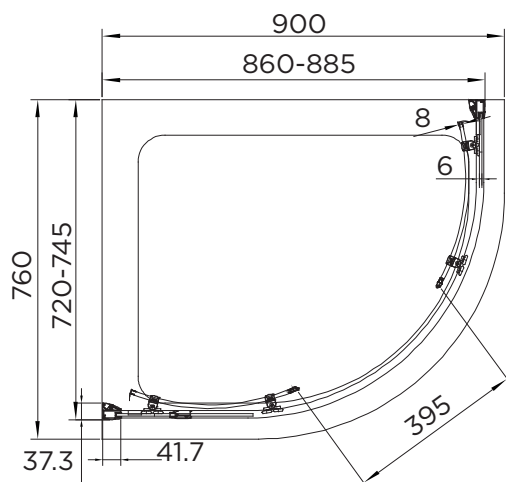

# SPECIFICATION

## venturi 8

### DOUBLE DOOR QUADRANT

RANGE	VENTURI 8
PRODUCT	DOUBLE DOOR QUAD
CODE	AQ8111S
SIZE	900x760
PROFILE COLOUR	SILVER
GLASS THICKNESS	8mm
GLASS FINISH	CLEAR
GLASS TREATMENT	CLEAN & CLEAR™
HEIGHT	1900
ADJUSTMENT IN RECESS	860-885/720-745
ADJUSTMENT WITH SIDE PANEL	N/A
OPTIONAL SIDE PANEL	N/A
APERTURE	395
GUARANTEE	LIFETIME
CE	EN14428
GLASS BS EN	EN12150-1T
PROFILE MATERIAL	ALUMINUM/6463#
HANDLE MATERIAL	STAINLESS STEEL
ROLLER MATERIAL	ZINC ALLOY/ABS CHROME
QUICK RELEASE ROLLERS	YES
FIXED PANEL SIZE	305/165
MOVING PANEL SIZE	374
PRODUCT HAND	UNIVERSAL
PRODUCT WEIGHT	50KG
PACKAGED DIMENSIONS	1980x450x205
BARCODE	5031978003125

All measurements in mm and are nominal