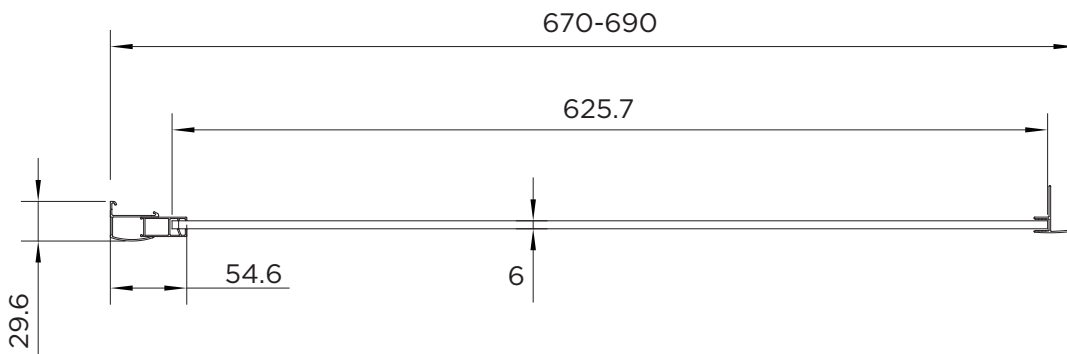

SPECIFICATION

venturi 6 SIDE PANEL

RANGE	VENTURI 6
PRODUCT	SIDE PANEL
CODE	AQ9332S
SIZE	700
PROFILE COLOUR	SILVER
GLASS THICKNESS	6mm
GLASS FINISH	CLEAR
GLASS TREATMENT	CLEAN & CLEAR™
HEIGHT	1900
ADJUSTMENT	670-690
APERTURE	N/A
GUARANTEE	LIFETIME
GLASS BS EN	EN12150-1T
CE	YES/EN14428
PROFILE MATERIAL	ALUMINUM/6463#
HANDLE MATERIAL	N/A
QUICK RELEASE ROLLERS	N/A
FIXED PANEL SIZE	625.7
MOVING PANEL SIZE	N/A
PRODUCT HAND	UNIVERSAL
PRODUCT WEIGHT	23KG
PACKAGED DIMENSIONS	1980x710x63
BARCODE	5031978010550

All measurements in mm and are nominal