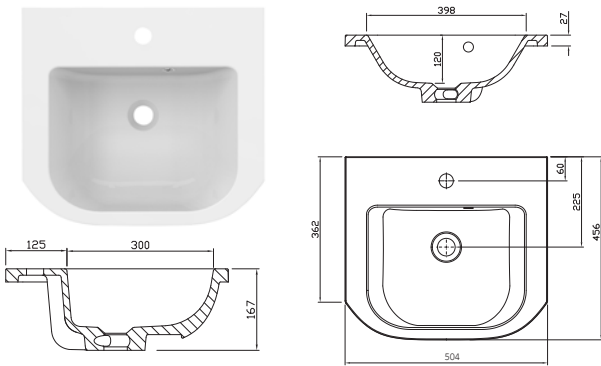

DERWENT BASINS

Cast basin. One tap hole and integrated overflow.

DERWENT CAST BASINS

Semi-recessed basins designed to sit in standard and slimline Veldeau fitted basin units.

Derwent 500 506w x 456d x 27h (illustrated)
373568

£228.00

Derwent 600 606w x 456d x 27h
373569

£245.00