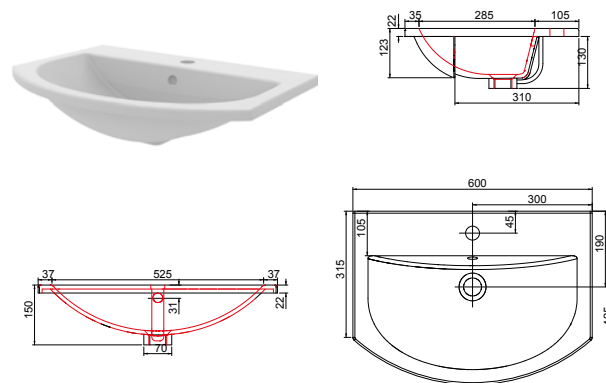

600w x 435d x 20h
373209

£300.00

NOTE: If fitting Rina basin to anything other than Radway or Liana furniture, please order the cutting template F.O.C 3211 requires TP.RINA & 3209 requires TP.RINA2

DALLAS SEMI-RECESSED CERAMIC BASIN

This basin can be used with a 500mm or 600mm standard depth basin unit in the Aston, Winson & Elmore furniture ranges.