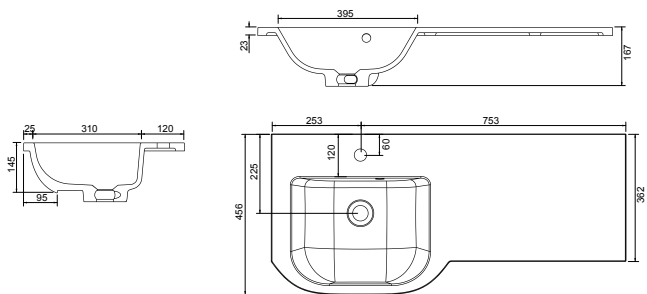

DERWENT SEMI-RECESSED CAST WING 1000mm BASIN

£360.00

1006w x 456d x 23h
373588 RH

£360.00