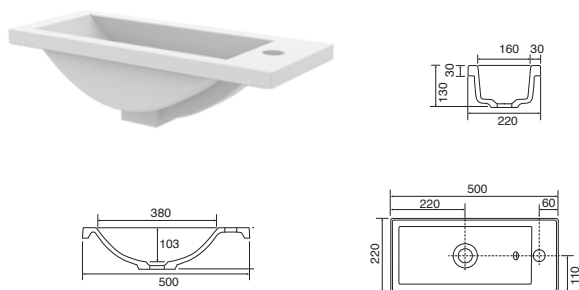

500w x 310d x 30h
373223

£236.00

KORA 600 CAST BASIN SLIMLINE

This basin is designed to sit in a 600mm slimline depth basin unit in the Liana furniture ranges. Integrated overflow. Can be LH or RH installed.