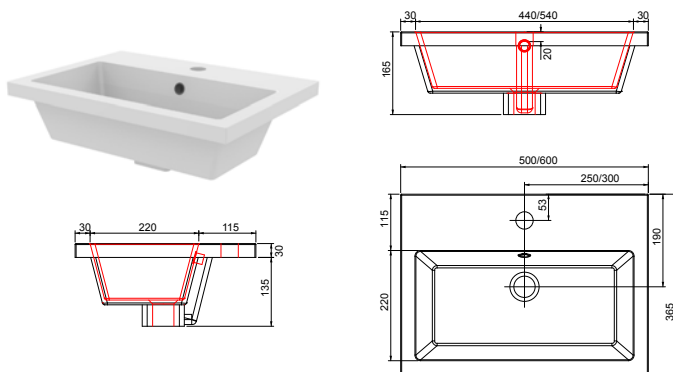

DART CAST BASINS

In-line basins designed to sit in standard Veldeau fitted basin units.

Dart 500 500w x 365d x 30h (illustrated)

373564

£225.00

Dart 600 600w x 365d x 30h

373565

£230.00