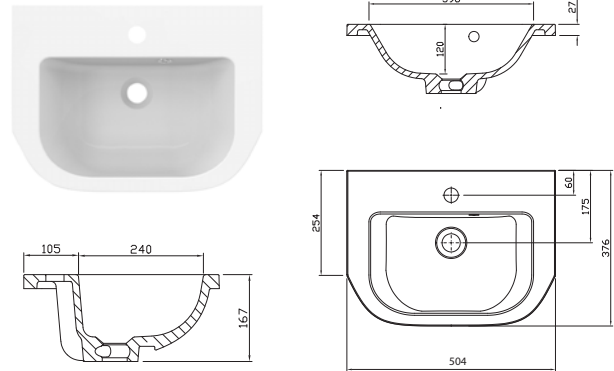

£245.00

**Derwent 500 Slimline** 506w x 376d x 27h (illustrated)  
373575

£220.00

**Derwent 600 Slimline** 606w x 370d x 27h  
373576

£245.00