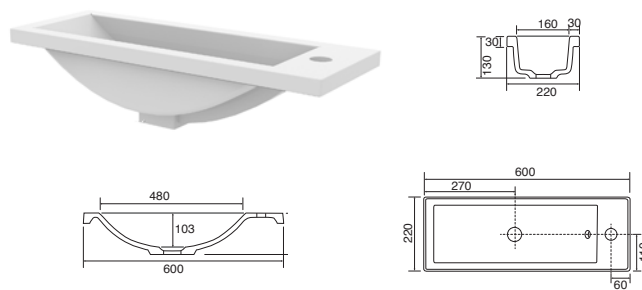

600w x 220d x 30h
373218

£117.00