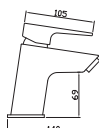

CHARVIL BASIN TAP

Minimum operating pressure - 1.0 bar. 55w x 150d x 140h

35.0401

£165.00