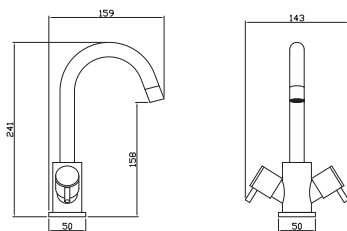

PURLEY BASIN TAP

145w x 160d x 240h

35.0201

£180.00

Minimum operating pressure - 1.0 bar