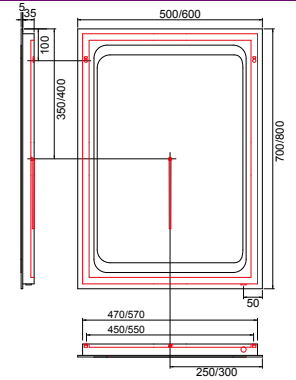

CABRIL

600mm LED MIRROR 600w x 40d x 700h
1804

£280.00