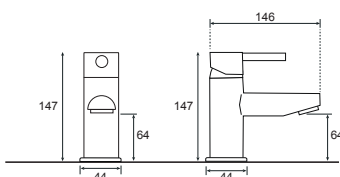

54w x 151d x 147h - c/w Slotted Waste

35.0601

£145.00

Minimum operating pressure - 0.5 bar