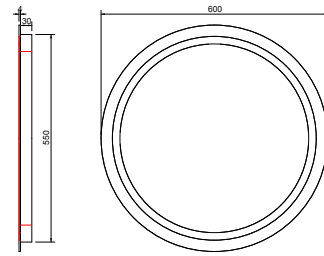

ALCOA

600mm ROUND LED MIRROR 560w x 34d x 600h
1809

£460.00