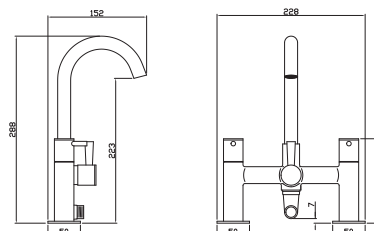

Minimum operating pressure - 1.0 bar