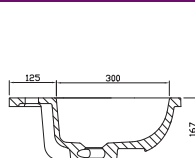

DERWENT ONE PIECE BASINS

Designed to fit the Aston, Winson and Elmore range of fitted furniture. Cast basin. One tap hole and integrated overflow. The Derwent 1200mm basin is designed to sit directly onto a 600mm basin unit, with one other 600mm unit next to it. The Derwent 1500mm basin is designed to sit directly onto a 600mm basin unit, with additional units totalling 900mm next to it.

DERWENT 1200mm BASIN

1206w x 456d x 23h (illustrated)
373571 LH

£390.00

1206w x 456d x 23h
373572 RH

£390.00

DERWENT 1200mm SLIMLINE BASIN

1206w x 376d x 23h (illustrated)
373577 LH

£375.00

1206w x 376d x 23h
373578 RH

£375.00

DERWENT 1500mm BASIN

1506w x 456d x 23h (illustrated)
373573 LH

£420.00

1506w x 456d x 23h
373574 RH

£420.00

DERWENT 1500mm SLIMLINE BASIN

1506w x 376d x 23h (illustrated)
373581 LH

£400.00

1506w x 376d x 23h
373582 RH

£400.00