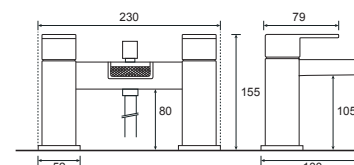

Minimum operating pressure - 1.0 bar.

CHARVIL BASIN TAP

Minimum operating pressure - 1.0 bar. 55w x 150d x 140h

35.0401

£165.00