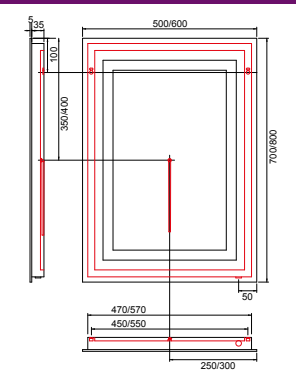

ALVA

ALVA 500mm LED MIRROR 500w x 40d x 700h
1801

£192.00

ALVA 600mm LED MIRROR 600w x 40d x 800h
1802

£224.00