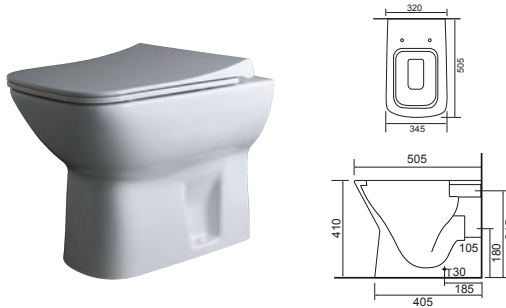

ASTLEY BTW WC

345w x 505d x 410h - With Felton Soft Close Seat.
8916.01

£316.00