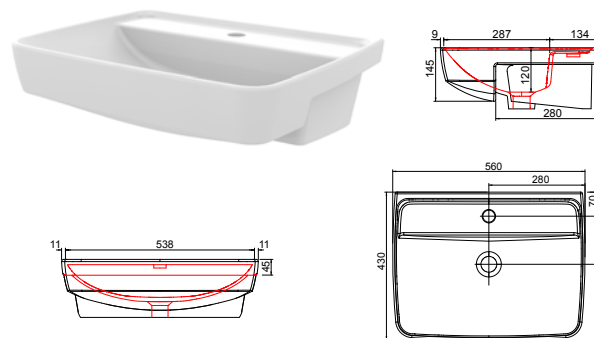

560w x 430d x 45h
890501

£150.00