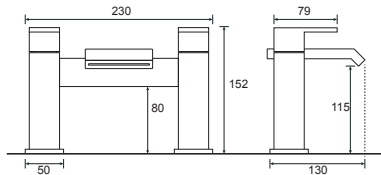

230w x 130d x 152h

35.1014 **£114.00**