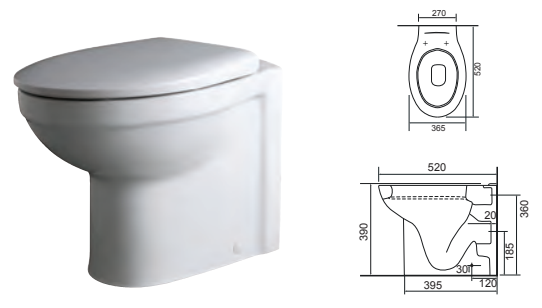

COLEDALE BTW WC

345w x 505d x 390h - With Docklow Soft Close Seat.
8923.01

£371.00