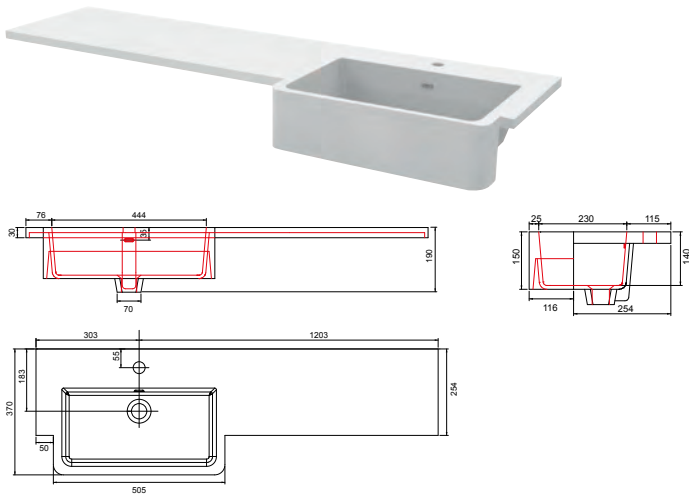

ARNO ONE PIECE BASINS & DART BASINS

Designed to work with Aston, Elmore & Winson fitted furniture ranges. Requires a 600mm basin unit under the bowl.
Cast basin. One tap hole and integrated overflow.

ARNO 1500mm SLIMLINE BASIN

1506w x 370d x 30h

37.3562 LH

WHILE STOCKS LAST

£238.00

1506w x 370d x 30h (illustrated)

37.3563 RH

WHILE STOCKS LAST

£238.00