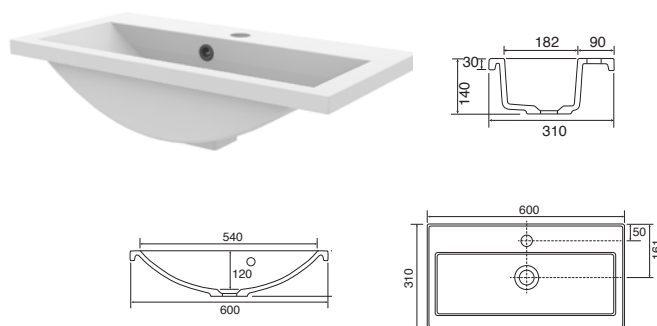

600w x 310d x 30h
373222

£255.00

KORA 500 CAST BASIN SLIMLINE

This basin is designed to sit in a 500mm slimline depth basin unit in the Liana furniture ranges. Integrated overflow. Can be LH or RH installed.