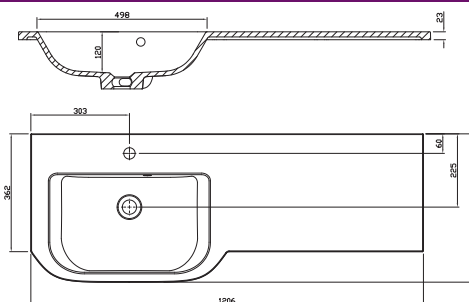

DERWENT ONE PIECE BASINS

Designed to fit the Aston, Winson and Elmore range of fitted furniture. Cast basin. One tap hole and integrated overflow. The Derwent 1200mm basin is designed to sit directly onto a 600mm basin unit, with one other 600mm unit next to it. The Derwent 1500mm basin is designed to sit directly onto a 600mm basin unit, with additional units totalling 900mm next to it.

DERWENT 1200mm BASIN

1206w x 456d x 23h (illustrated)
373571 LH

£390.00

1206w x 456d x 23h
373572 RH

£390.00