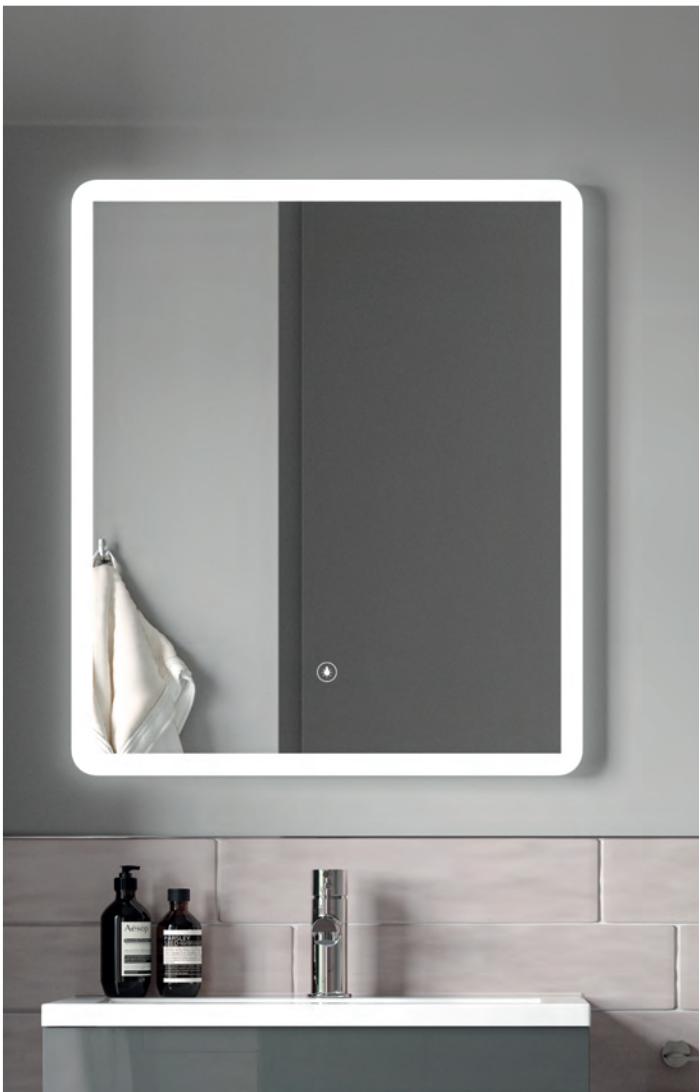

10 - ANTHRACITE GLOSS