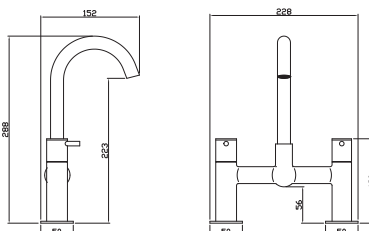

## PURLEY BATH TAP

230w x 150d x 295h

35.0202

£186.00

Minimum operating pressure - 1.0 bar