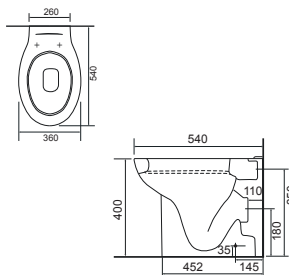

BTW, CLOSE COUPLED WCS, CONCEALED CISTERNS & ACCESSORIES

Longford: Soft close seat. Rimless flush system. **Wenning:** Soft close seat.

LONGFORD BTW WC

350w x 540d x 400h - With Milton Soft Close Seat.

8917.01

WHILE STOCKS LAST

£295.00