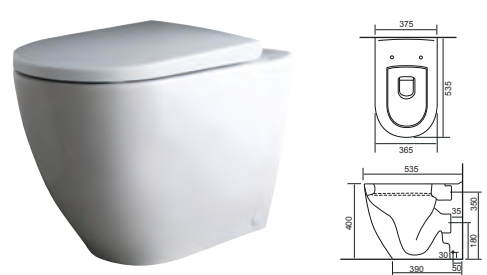

## HAMBLE BTW WC

355w x 535d x 400h - With Noke Soft Close Seat.  
8922.01

£405.00

365w x 535d x 400h - With Hyde Soft Close Seat.  
8922.02

£405.00