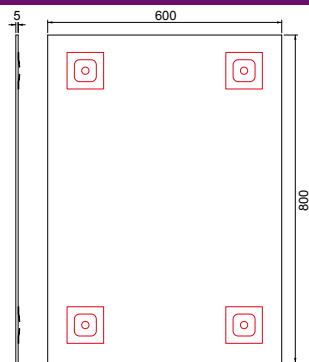

**£192.00**

**ALVA 600mm LED MIRROR** 600w x 40d x 800h  
1802

**£224.00**

**OVIL PLAIN MIRRORS**

Plain arised edge mirror. Backed with safety film. Four hanging points for vertical or horizontal positioning.