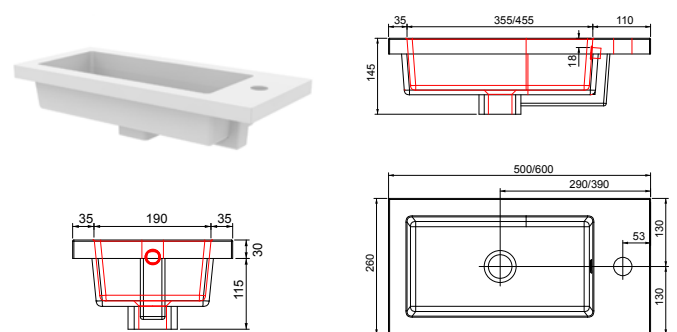

DART CAST SLIMLINE BASINS

In-line basins designed to sit in slimline Veldeau fitted basin units.

DART 500 SLIMLINE 500w x 260d x 30h

373566

£225.00

DART 500 SLIMLINE 600w x 260d x 30h (illustrated)

373567

£230.00