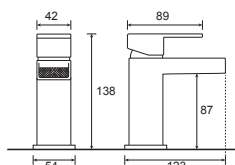

Minimum operating pressure - 0.5 bar.