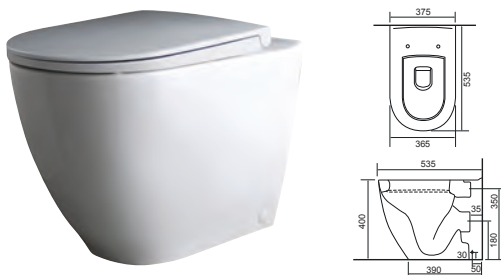

HAMBLE BTW WC

355w x 535d x 400h - With Noke Soft Close Seat.
8922.01

£405.00