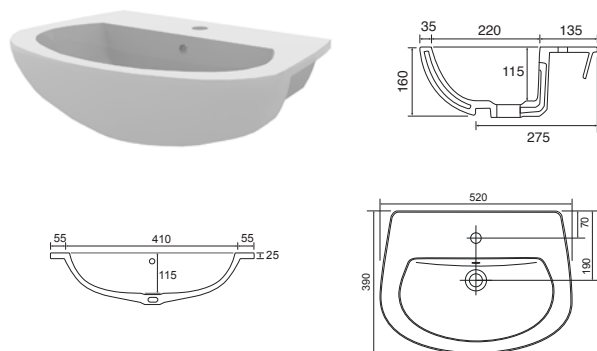

## DALLAS SEMI-RECESSED CERAMIC BASIN

This basin can be used with a 500mm or 600mm standard depth basin unit in the Aston, Winson & Elmore furniture ranges.

520w x 390d x 25h  
37.9091

£84.00