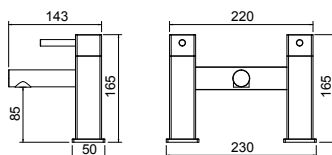

Minimum operating pressure - 1.0 bar