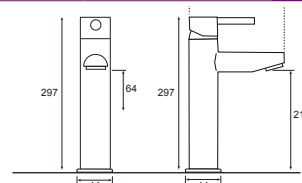

MARLOW TALL MONO BASIN TAP

54w x 151d x 297h - c/w Slotted Waste

35.0604

£240.00

Minimum operating pressure - 0.5 bar.