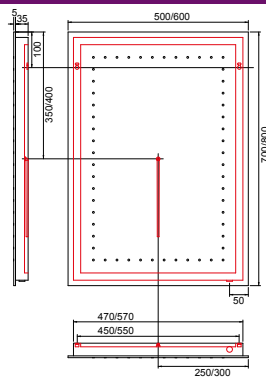

TAMEGA

500mm LED MIRROR 500w x 40d x 700h
1805

£192.00

600mm LED MIRROR 600w x 40d x 800h
1806

£224.00