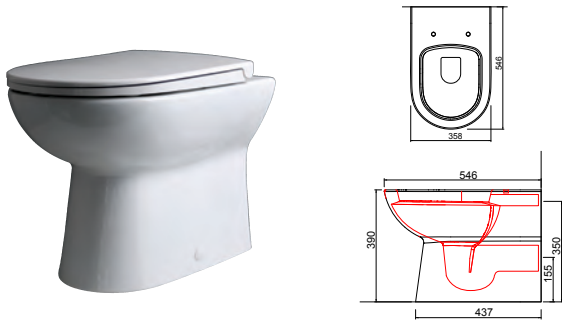

BTW WCS

Astley, Longford, Dallas, Hamble & Coledale: Soft close seat.

WENNING BTW WC

358w x 546d x 390h - With Noke Soft Close Seat.
890601

£380.00