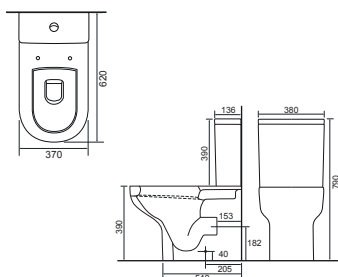

WENNING CLOSE COUPLED WC

380w x 620d x 790h - With Hyde Soft Close Seat.

8915.02

£317.00

CONCEALED CISTERN

Compact cistern designed for front or top access. Comes with chrome push button as standard.

Also available in Matt Black, Brushed Brass (optional extra)