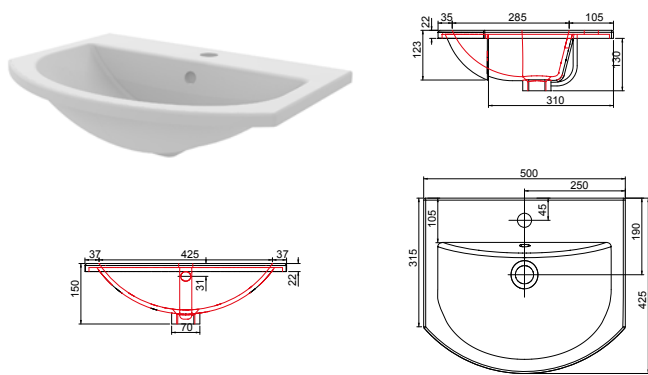

BASINS

Dallas, Rina & Wenning Basins: Cast and Ceramic semi-recessed basins. Integrated overflow requires slotted waste. 1TH.

RINA 500 CAST BASIN

This basin is designed to suit the 500mm basin units in the Radway & Liana ranges. Integrated overflow.

500w x 435d x 20h
373207

£280.00

RINA 600 CAST BASIN

This basin is designed to suit the 600mm basin units in the Radway & Liana ranges. Integrated overflow.