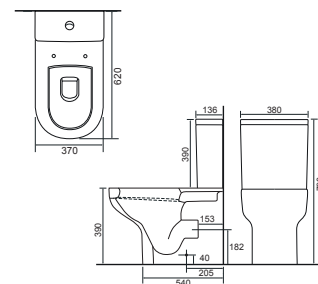

WENNING CLOSE COUPLED WC

380w x 620d x 790h - With Noke Soft Close Seat.

8915.01

£317.00