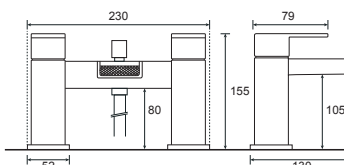

Minimum operating pressure - 0.5 bar