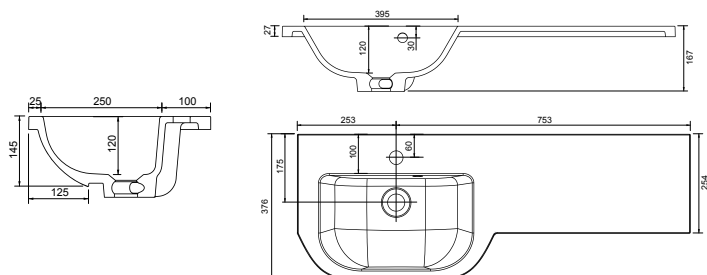

# DERWENT ONE PIECE BASINS

Designed to fit the Aston, Winson and Elmore range of fitted furniture. Cast basin. One tap hole and integrated overflow. The Derwent 1200mm basin is designed to sit directly onto a 600mm basin unit, with one other 600mm unit next to it. The Derwent 1500mm basin is designed to sit directly onto a 600mm basin unit, with additional units totalling 900mm next to it.