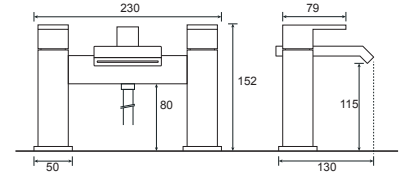

230w x 130d x 152h

35.1017 **£126.00**