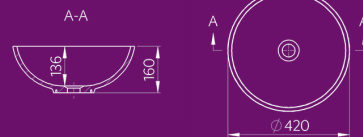

# KENNET CAST SIT-ON BASIN

Round - Gloss White - Requires unslotted waste view [Page 111](#).

420w x 420h x 160d

3593

£194.00

NEW