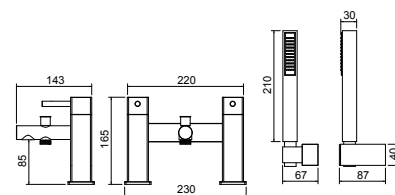

Minimum operating pressure - 1.0 bar.