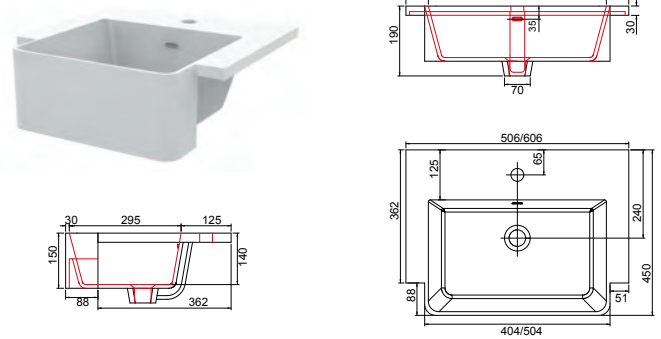

ARNO CAST BASINS

Semi-recessed basins designed to sit in standard depth Veldeau fitted basin units.

ARNO 500 506w x 450d x 30h (illustrated)

37.3551

£143.00

ARNO 600 606w x 450d x 30h

37.3552

£165.00