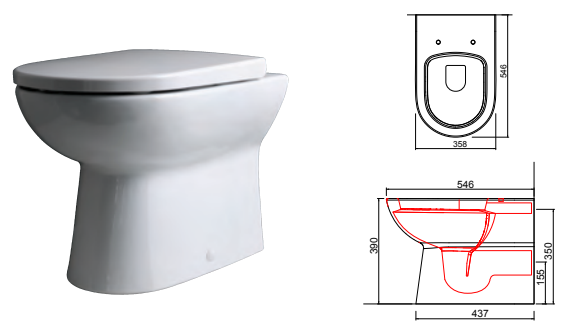

## WENNING BTW WC

358w x 546d x 390h - With Noke Soft Close Seat.  
890601

£380.00

58w x 546d x 390h - With Hyde Soft Close Seat.  
890602

£380.00