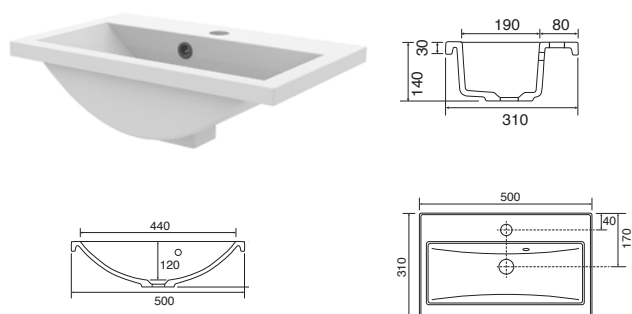

BASINS

Kora Drop-in Basins: Cast drop-in basins. Integrated overflow requires slotted waste. 1TH.

KORA 500 CAST BASIN

This basin is designed to sit in a 500mm standard depth basin unit in the Liana & Radway furniture ranges. Integrated overflow.

500w x 310d x 30h
373221

£236.00

KORA 600 CAST BASIN

This basin is designed to sit in a 600mm standard depth basin unit in the Liana & Radway furniture ranges. Integrated overflow.