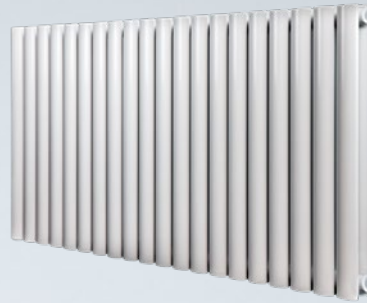

ATMOSPHERE VELA

Product Code **Q22**

Elips Profile | Double | Horizontal | White

PRODUCT NAME	PRODUCT CODE	HEIGHT (mm)	WIDTH (mm)	C/C (mm)	W/C (mm)	BTU/DT50	BTU/DT60	RRP (INC VAT)	COLOUR OPTION (*) (INC. VAT)
Pyxis	Q19	1800	236	236	67	3383	4286	£305	£492
Pyxis	Q19	1800	354	354	67	5073	6428	£339	£525
Pyxis	Q19	1800	472	472	67	6765	8571	£418	£605
Pyxis	Q19	1800	590	590	67	8456	10714	£553	£739
Pyxis	Q19	1600	354	354	67	4508	5712	£328	£514
Pyxis	Q19	1600	472	472	67	6001	7616	£407	£593
Pyxis	Q19	1600	590	590	67	7514	9520	£541	£728
Conversion Bracket								£30	
PRODUCT NAME	PRODUCT CODE	HEIGHT (mm)	WIDTH (mm)	C/C (mm)	W/C (mm)	BTU/DT50	BTU/DT60	RRP (INC VAT)	COLOUR OPTION (*) (INC. VAT)
Vela	Q22	600	295	295	67	1508	1911	£396	£582
Vela	Q22	600	472	472	67	2413	3057	£418	£605
Vela	Q22	600	590	590	67	2227	2822	£435	£622
Vela	Q22	600	826	826	67	4223	5350	£480	£667
Vela	Q22	600	944	944	67	4826	6115	£514	£701
Vela	Q22	600	1180	1180	67	6032	7643	£549	£736
Vela	Q22	600	1416	1416	67	7239	9172	£622	£808
Vela	Q22	600	1593	1593	67	8144	10318	£655	£842
Vela	Q22	600	1829	1829	67	9350	11847	£735	£921
Vela	Q22	500	590	590	67	2559	3242	£418	£605
Vela	Q22	500	826	826	67	3582	4538	£475	£661
Vela	Q22	500	1003	1003	67	4350	5511	£497	£684
Vela	Q22	500	1180	1180	67	5117	6483	£542	£729
Vela	Q22	450	472	472	67	1680	2129	£373	£559

The Recommended Retail Price (RRP) are inclusive of VAT.
Pipe centres left to right = C/C + Valves
(*) See page 60-61 for colour options.