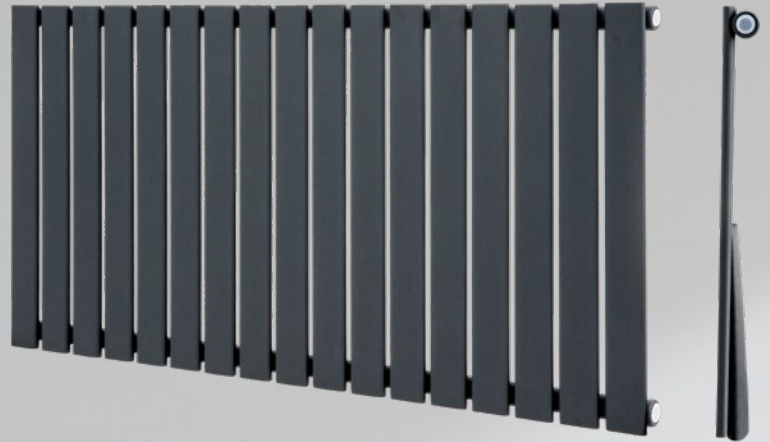

ATMOSPHERE

GEMINI

Product Code **Q28**

Flat Profile | Single | Horizontal | Anthracite

PRODUCT NAME	PRODUCT CODE	HEIGHT (mm)	WIDTH (mm)	C/C (mm)	W/C (mm)	BTU/DT50	BTU/DT60	RRP (INC VAT)	COLOUR OPTION (*) (INC. VAT)
Gemini	Q28	600	440	440	50	1611	2041	£322	£509
Gemini	Q28	600	588	588	50	2214	2805	£333	£520
Gemini	Q28	600	810	810	50	3044	3857	£345	£531
Gemini	Q28	600	1032	1032	50	3874	4908	£350	£537
Gemini	Q28	600	1254	1254	50	4704	5960	£417	£603
Gemini	Q28	600	1402	1402	50	5257	6661	£429	£616
Gemini	Q28	600	1550	1550	50	5749	7359	£463	£650

The Recommended Retail Price (RRP) are inclusive of VAT.
Pipe centres left to right = C/C + Valves
(*) See page 60-61 for colour options.