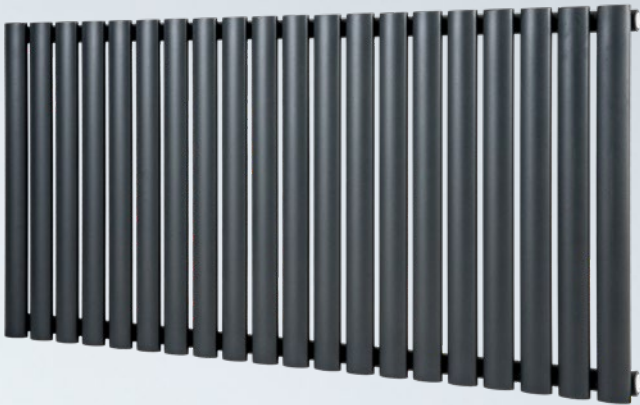

ATMOSPHERE HERCULES

Product Code **Q17**

Elips Profile | Single | Horizontal | Anthracite

ATMOSPHERE MENSA

Product Code **Q18**

Elips Profile | Single | Horizontal | White

PRODUCT NAME	PRODUCT CODE	HEIGHT (mm)	WIDTH (mm)	C/C (mm)	W/C (mm)	BTU/DT50	BTU/DT60	RRP (INC VAT)	COLOUR OPTION (*) (INC. VAT)
Hercules	Q17	600	944	944	50	2413	3057	£327	£513
Hercules	Q17	600	1180	1180	50	3017	3822	£372	£558
Mensa	Q18	600	944	944	50	2413	3057	£327	£513
Mensa	Q18	600	1180	1180	50	3017	3822	£372	£558

The Recommended Retail Price (RRP) are inclusive of VAT.
Pipe centres left to right = C/C + Valves
(*) See page 60-61 for colour options.