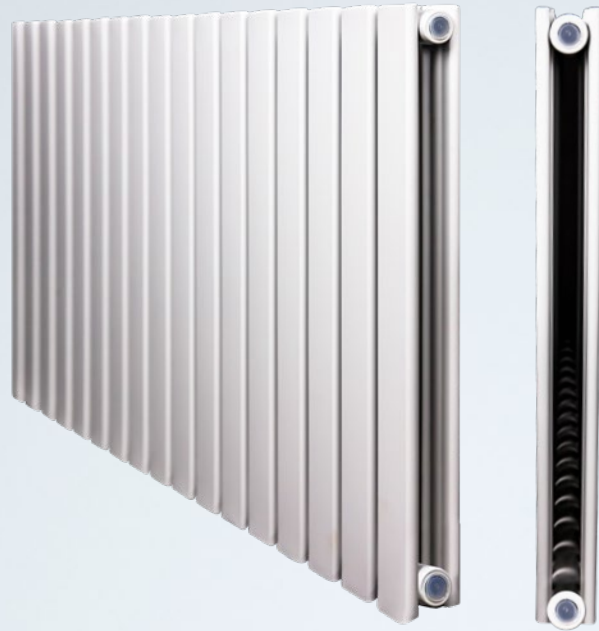

ATMOSPHERE PICTOR

Product Code **Q31**

Flat Profile | Double | Horizontal | White

PRODUCT NAME	PRODUCT CODE	HEIGHT (mm)	WIDTH (mm)	C/C (mm)	W/C (mm)	BTU/DT50	BTU/DT60	RRP (INC VAT)	COLOUR OPTION (*) (INC. VAT)
Pisces	Q30	1800	218	218	67	3092	3918	£390	£576
Pisces	Q30	1800	292	292	67	4123	5224	£412	£599
Pisces	Q30	1800	366	366	67	5191	6577	£424	£610
Pisces	Q30	1800	440	440	67	6230	7893	£537	£723
Pisces	Q30	1800	514	514	67	7268	9209	£616	£802
Pisces	Q30	1800	588	588	67	7997	10236	£646	£833
Pisces	Q30	1600	218	218	67	2684	3401	£367	£554
Pisces	Q30	1600	292	292	67	3578	4533	£384	£571
Pisces	Q30	1600	366	366	67	4509	5713	£407	£593
Pisces	Q30	1600	440	440	67	5509	6980	£509	£695
Pisces	Q30	1600	514	514	67	6311	7996	£593	£780
Pisces	Q30	1600	588	588	67	7123	9117	£638	£825
Pictor	Q31	600	440	440	67	2407	3050	£540	£727
Pictor	Q31	600	588	588	67	3210	4067	£549	£736
Pictor	Q31	600	810	810	67	4413	5591	£559	£746
Pictor	Q31	600	1032	1032	67	5617	7117	£593	£780
Pictor	Q31	600	1254	1254	67	6822	8643	£695	£881
Pictor	Q31	600	1402	1402	67	7824	9913	£706	£893
Pictor	Q31	600	1550	1550	67	8621	11035	£745	£931

The Recommended Retail Price (RRP) are inclusive of VAT.
Pipe centres left to right = C/C + Valvesuie
(*) See page 60-61 for colour options.