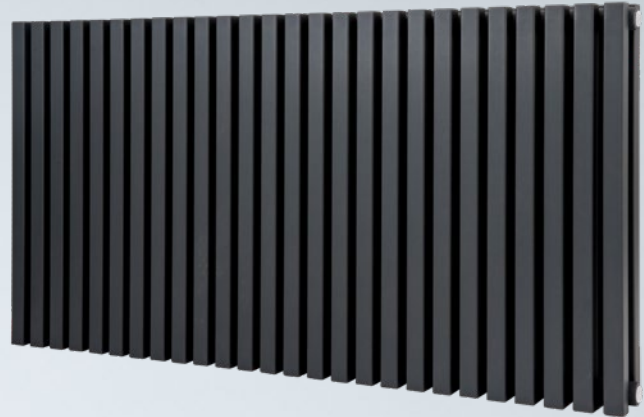

ATMOSPHERE AQUARIUS

Product Code **Q24**

Square Profile | Double | Horizontal | Anthracite

To install horizontally,
please use a
conversion bracket.

PRODUCT NAME	PRODUCT CODE	HEIGHT (mm)	WIDTH (mm)	C/C (mm)	W/C (mm)	BTU/DT50	BTU/DT60	RRP (INC VAT)	COLOUR OPTION (*) (INC. VAT)
Tucana	Q23	1800	270	270	67	5116	6482	£391	£577
Tucana	Q23	1800	405	405	67	7611	9643	£534	£721
Tucana	Q23	1800	540	540	67	10148	12857	£677	£863
Conversion Bracket								£30	
PRODUCT NAME	PRODUCT CODE	HEIGHT (mm)	WIDTH (mm)	C/C (mm)	W/C (mm)	BTU/DT50	BTU/DT60	RRP (INC VAT)	COLOUR OPTION (*) (INC. VAT)
Aquarius	Q24	600	810	810	67	5429	6879	£418	£605
Aquarius	Q24	600	990	990	67	6636	8408	£502	£688
Aquarius	Q24	600	1170	1170	67	7842	9936	£696	£883

The Recommended Retail Price (RRP) are inclusive of VAT.
Pipe centres left to right = C/C + Valves
(*) See page 60-61 for colour options.