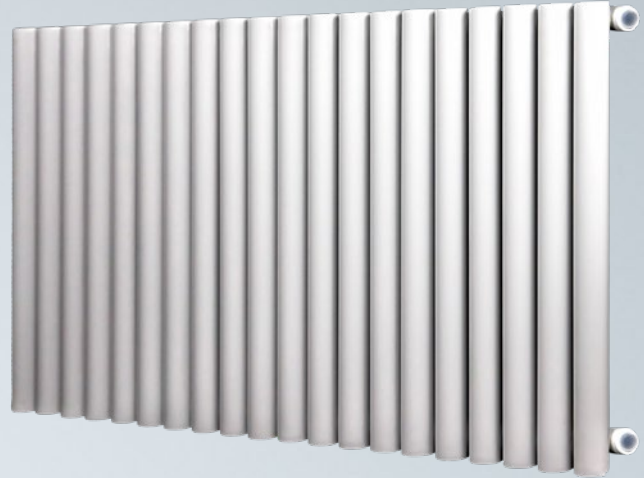

ATMOSPHERE HERCULES

Product Code **Q17**

Elips Profile | Single | Horizontal | Anthracite

ATMOSPHERE MENSA

Product Code **Q18**

Elips Profile | Single | Horizontal | White

PRODUCT NAME	PRODUCT CODE	HEIGHT (mm)	WIDTH (mm)	C/C (mm)	W/C (mm)	BTU/DT50	BTU/DT60	RRP (INC VAT)	COLOUR OPTION (*) (INC. VAT)
Hercules	Q17	600	944	944	50	2413	3057	£327	£513
Hercules	Q17	600	1180	1180	50	3017	3822	£372	£558
Mensa	Q18	600	944	944	50	2413	3057	£327	£513
Mensa	Q18	600	1180	1180	50	3017	3822	£372	£558

The Recommended Retail Price (RRP) are inclusive of VAT.
Pipe centres left to right = C/C + Valves
(*) See page 60-61 for colour options.