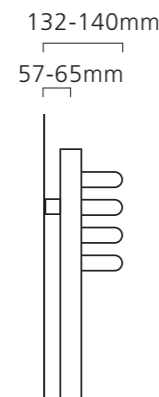

Pipe Centres and Technical Drawings

Pipe centres left to right = Width less 40mm
Pipe centres from wall = 57mm - 65mm
Depth from wall = 132mm - 140mm