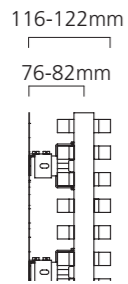

Pipe Centres and Technical Drawings

Single Horizontal   Double Horizontal

Horizontal
Pipe centres left to right = Width less 30mm
Pipe centres from wall = Single: 55mm
Double: 76mm-82mm
Depth from wall = Single: 95mm
Double: 116mm-122mm