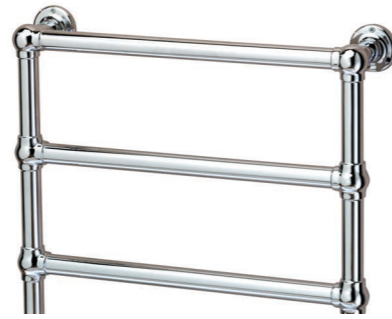

# CLEVES

- Classic steel towel rail in chrome
- Floor or wall mounted options, delivered in 48-72 hours
- Optional next-day delivery available
- Dual fuel available please specify at time of order