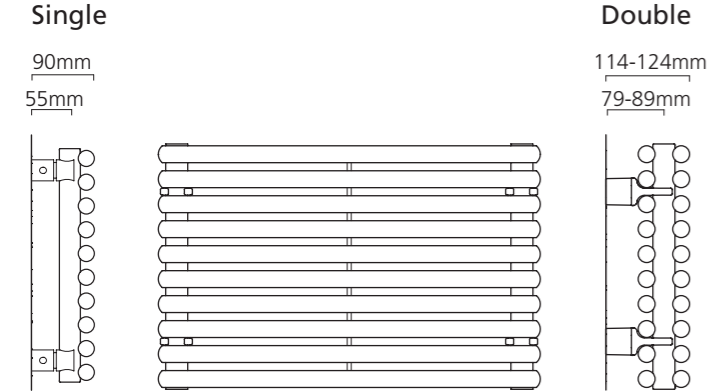

Pipe Centres and Technical Drawings

Pipe centres left to right = Width less 50mm
Pipe centres from wall = single - 55mm
= double - 79mm-89mm
Depth from wall = single - 90mm
= double - 114mm-124mm