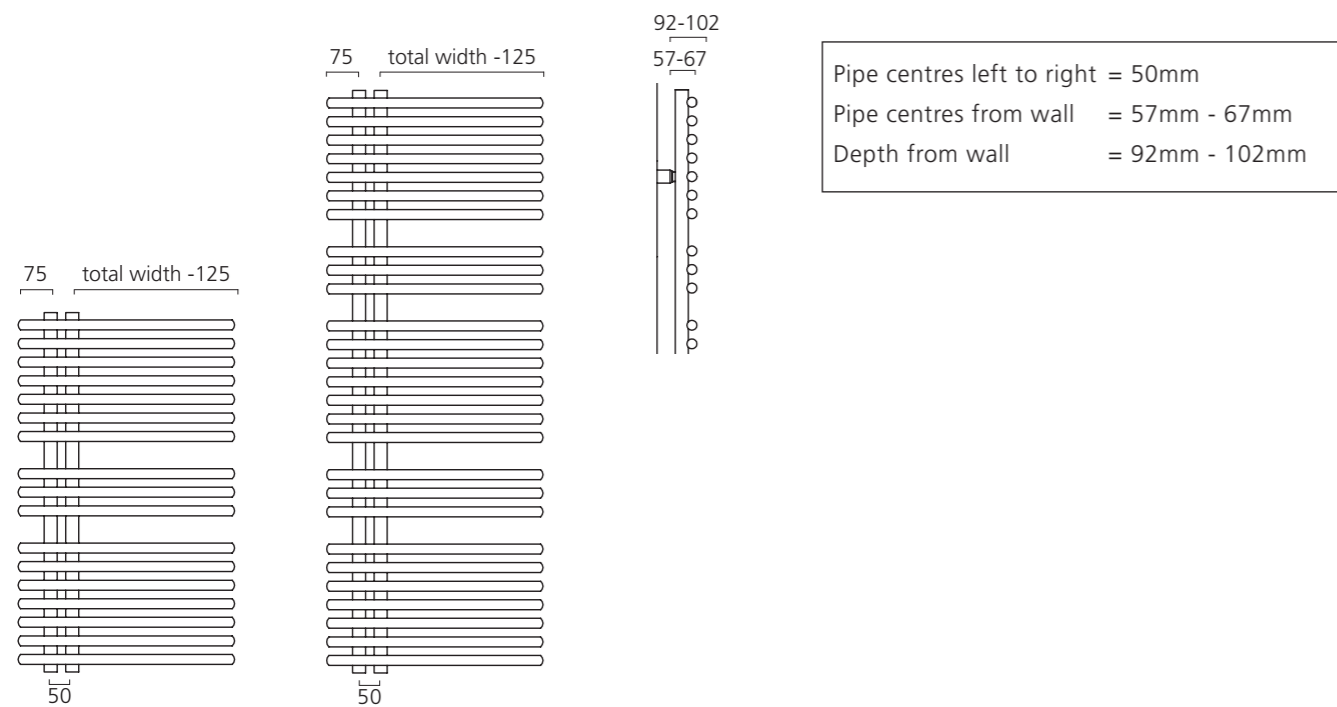

## Pipe Centres and Technical Drawings

The Chaucer Side Rail can be hung left or right-handed.

23 RAL Colours & 10 special finishes available (see pages 12-13 for full RAL and Special Finish options)

Please note: Due to printing processes & manufacturing tolerances the colour of finished radiators may vary from the colours represented in this brochure.