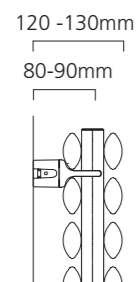

Pipe Centres and Technical Drawings

Single Horizontal Double Horizontal

Horizontal
Pipe centres left to right = Width less 50mm
Pipe centres from wall = Single:55mm
Double:80mm-90mm
Depth from wall = Single:95mm
Double:120mm-130mm