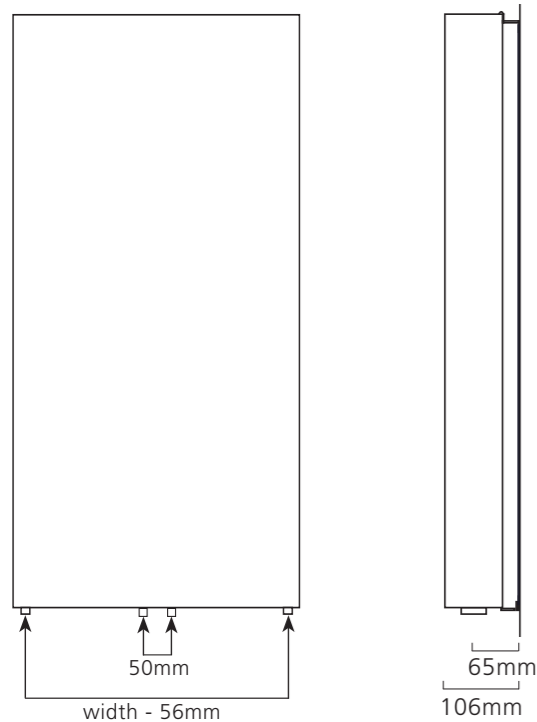

Pipe Centres and Technical Drawings

Type 21 (P+) Profile

Double steel panels (one front, one back) with a single convector.

Pipe centres left to right	=	width minus 56mm or 50mm
Pipe centres from wall	=	65mm
Depth from wall	=	106mm

© FARADAY is a registered trademark of IRSAP UK Limited