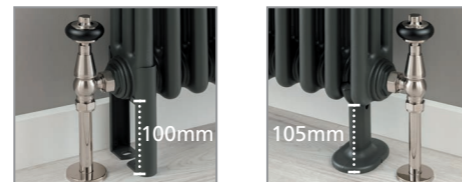

CORNEL alternative mounting options

Please refer to pages 10-11 for alternative mounting options and pipe centre information

+Valves Prices include angled chrome or white KINGSTON TRVs

Please specify at time of order

♦ CORNEL horizontal 4 column, 500mm x 836mm in RAL 7016 Anthracite Grey with optional slip on feet and chrome KINGSTON TRVs.