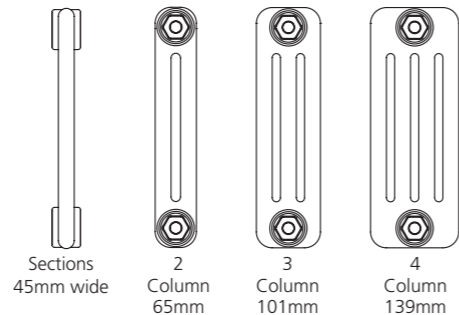

Pipe centres left to right = width of radiator plus valves
Pipe centres from wall = 2 column = 64mm - 74mm
(Based on adjustable wall ties) = 3 column = 82mm - 92mm
= 4 column = 102mm - 112mm

Horizontal

+Valves Prices include angled nickel KINGSTON TRVs