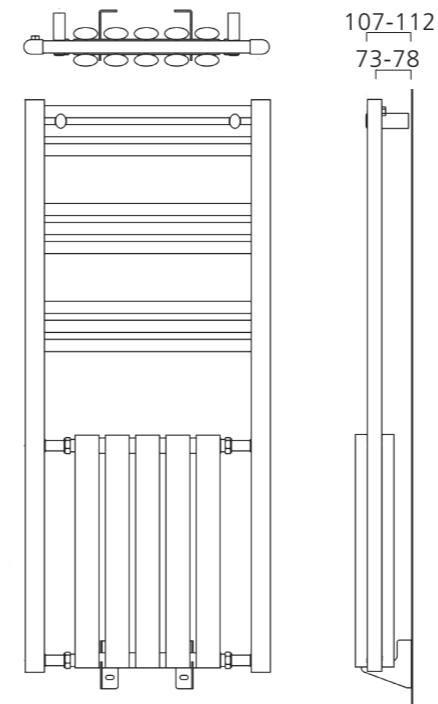

Pipe Centres and Technical Drawings

Pipe centres left to right = width less 36mm
Pipe centres from wall = 73mm - 78mm
Depth from wall = 107mm - 112mm