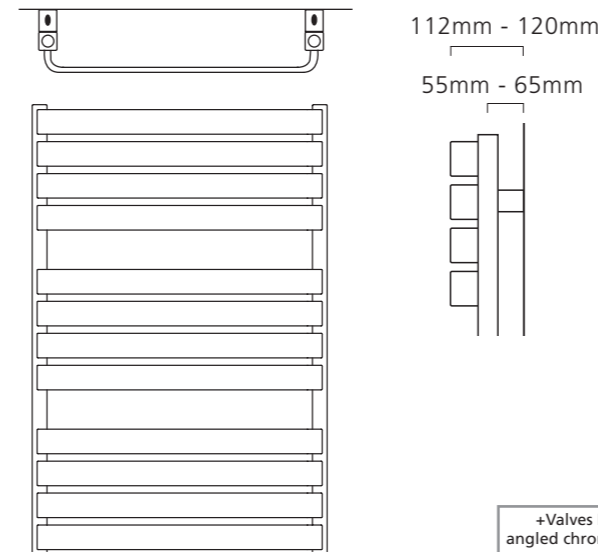

Pipe Centres and Technical Drawings

Pipe centres left to right = Width less 30mm
Pipe centres from wall = 57mm - 65mm
Depth from wall = 112mm - 120mm

+Valves Prices include angled chrome DRAKE Valves

Please specify at time of order

◆1110mm x 600mm in RAL 9005 Jet Black shown with DRAKE Valves.

Sizes and Prices

Please add 10% to the RAL colour price to work out your special finish price.

Dimensions (mm)		Cross Tubes	Output Δt 50°C		Product Code	White Ex VAT	White Inc VAT	RAL Colour Ex VAT	RAL Colour Inc VAT	White +Valves Ex VAT	White +Valves Inc VAT	RAL Colour +Valves Ex VAT	RAL Colour +Valves Inc VAT
Height	Width		Watts	Btu's									
940	500	9	383	1307	ASHB945009	£187.00	£224.40	£310.00	£372.00	£216.00	£259.20	£339.00	£406.80
	600	9	430	1467	ASHB946009	£196.00	£235.20	£334.00	£400.80	£225.00	£270.00	£363.00	£435.60
1290	500	12	526	1795	ASHB125012	£199.00	£238.80	£355.00	£426.00	£228.00	£273.60	£384.00	£460.80
	600	12	590	2013	ASHB126012	£216.00	£259.20	£395.00	£474.00	£245.00	£294.00	£424.00	£508.80
1640	500	15	669	2283	ASHB165015	£239.00	£286.80	£432.00	£518.40	£268.00	£321.60	£461.00	£553.20
	600	15	749	2556	ASHB166015	£260.00	£312.00	£483.00	£579.60	£289.00	£346.80	£512.00	£614.40

*+Valves Prices include angled chrome DRAKE Valves, please specify at time of order if you require straight valves.

Sizes and Prices

Please add 10% to the RAL colour price to work out your special finish price.

Dimensions (mm)		Cross Tubes	Output Δt 50°C		Product Code	White Ex VAT	White Inc VAT	RAL Colour Ex VAT	RAL Colour Inc VAT	White +Valves Ex VAT	White +Valves Inc VAT	RAL Colour +Valves Ex VAT	RAL Colour +Valves Inc VAT
Height	Width		Watts	Btu's									
655	500	8	325	1109	MILT655008	£239.00	£286.80	£333.00	£399.60	£268.00	£321.60	£362.00	£434.40
	600	8	383	1307	MILT656008	£251.00	£301.20	£336.00	£403.20	£280.00	£336.00	£365.00	£438.00
785	500	10	400	1365	MILT785010	£276.00	£331.20	£368.00	£441.60	£305.00	£366.00	£397.00	£476.40
	600	10	470	1604	MILT786010	£290.00	£348.00	£373.00	£447.60	£319.00	£382.80	£402.00	£482.40
915	500	12	475	1621	MILT915012	£312.00	£374.40	£404.00	£484.80	£341.00	£409.20	£433.00	£519.60
	600	12	555	1894	MILT916012	£329.00	£394.80	£418.00	£501.60	£358.00	£429.60	£447.00	£536.40
1110	500	14	553	1887	MILT115014	£349.00	£418.80	£454.00	£544.80	£378.00	£453.60	£483.00	£579.60
	600	14	650	2218	MILT116014	£385.00	£462.00	£490.00	£588.00	£414.00	£496.80	£519.00	£622.80

*+Valves Prices include angled chrome DRAKE Valves, please specify at time of order if you require straight valves.

The MILTON Towel Rail is suitable for use as dual fuel, please see pages 94-95 for available Electric Elements.