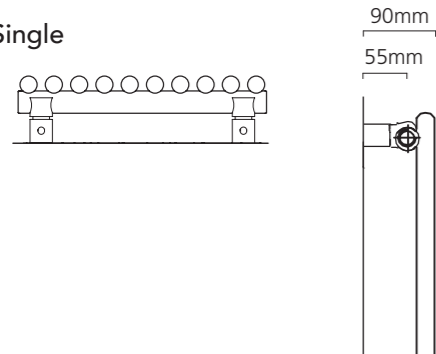

Pipe Centres and Technical Drawings

Single