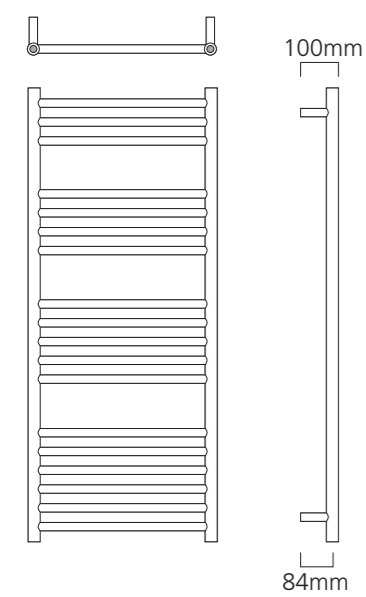

Pipe Centres and Technical Drawings

Straight Ladder Rail