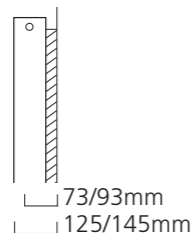

Pipe Centres and Technical Drawings

Type 22 (K2) Profile

Double steel panels (one front, one back) with double convectors.

Pipe centres left to right = Width plus valves
Pipe centres from wall = 73 / 93mm
Depth from wall = 125 / 145mm

© FARADAY is a registered trademark of IRSAP UK Limited