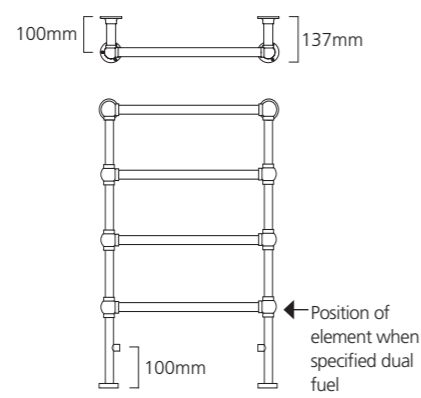

Floor Standing 848mm high

Pipe centres left to right = Width less 145mm less valves
Pipe centres from wall = 848mm high = 100mm, 1548mm high = 107mm
Depth from wall = 848mm high = 137mm, 1548mm high = 144mm