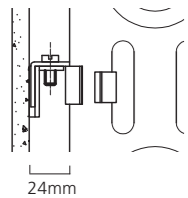

Universal Wall Brackets (Supplied as standard)

Optional slip on feet kits

(2 feet per radiator up to 18 sections, 22 & 26 sections require 4 feet).

Description	Kit Quantity	Product Code	Lacquer Ex VAT	Lacquer Inc VAT
2, 3, & 4 Column	2	CORNSOF2L	£88.00	£105.60
	4	CORNSOF4L	£176.00	£211.20