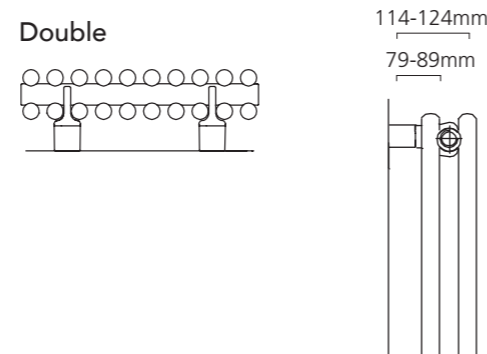

Single Vertical

Pipe centres left to right = Width plus valves
Pipe centres from wall = 55mm
Depth from wall = 90mm

Double

Double Vertical

Pipe centres left to right = Width plus valves
Pipe centres from wall = 79mm - 89mm
Depth from wall = 114mm - 124mm