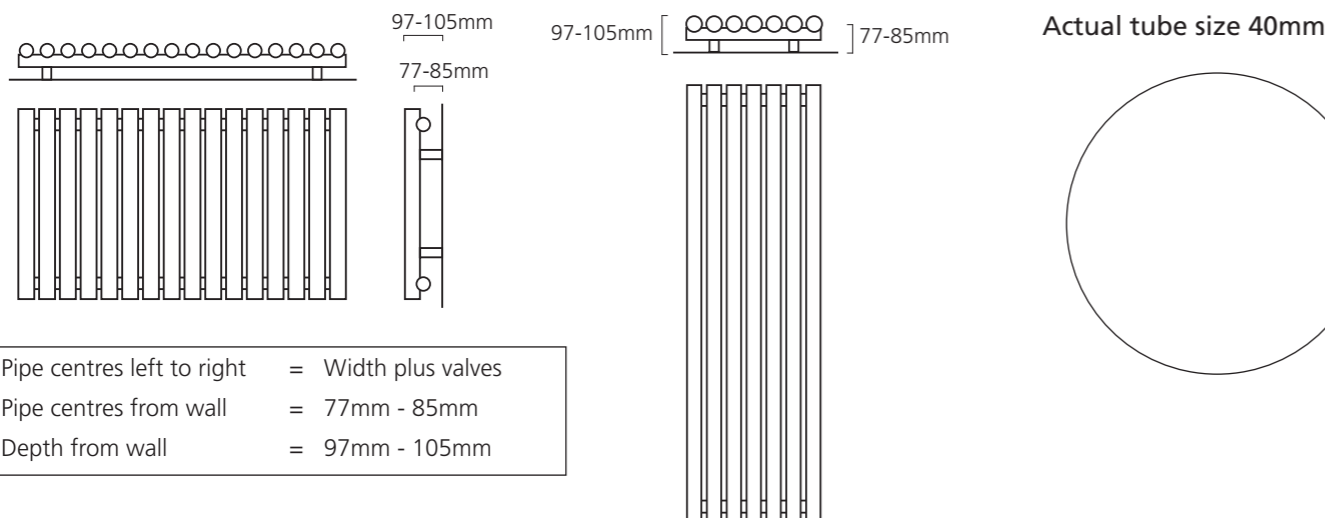

Pipe Centres and Technical Drawings

Pipe centres left to right = Width plus valves
Pipe centres from wall = 77mm - 85mm
Depth from wall = 97mm - 105mm