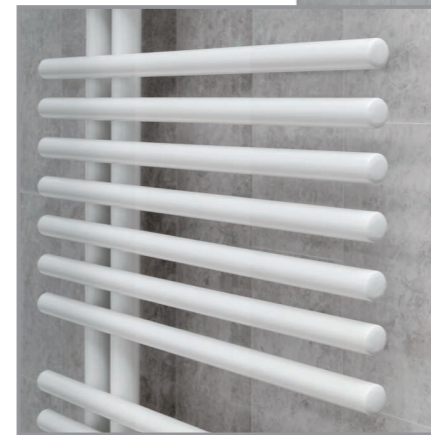

## Pipe Centres and Technical Drawings

The Chaucer Side Rail can be hung left or right-handed.

23 RAL Colours & 10 special finishes available (see pages 12-13 for full RAL and Special Finish options)

Please note: Due to printing processes & manufacturing tolerances the colour of finished radiators may vary from the colours represented in this brochure.