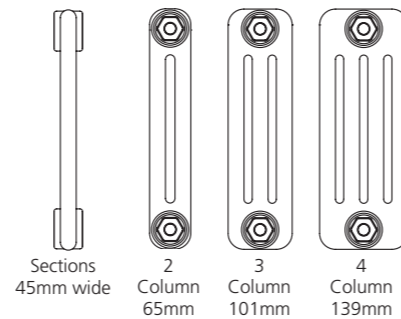

+Valves Prices include angled nickel KINGSTON TRVs