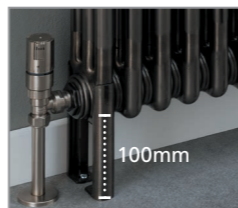

Pipe Centres for Bare Metal Lacquer only

Pipe centres left to right = Width of radiator plus valves
Pipe centres from wall = 2 column = 56mm, 3 column = 74mm, 4 column = 93mm

+Valves Prices include Angled Nickel KINGSTON TRVs