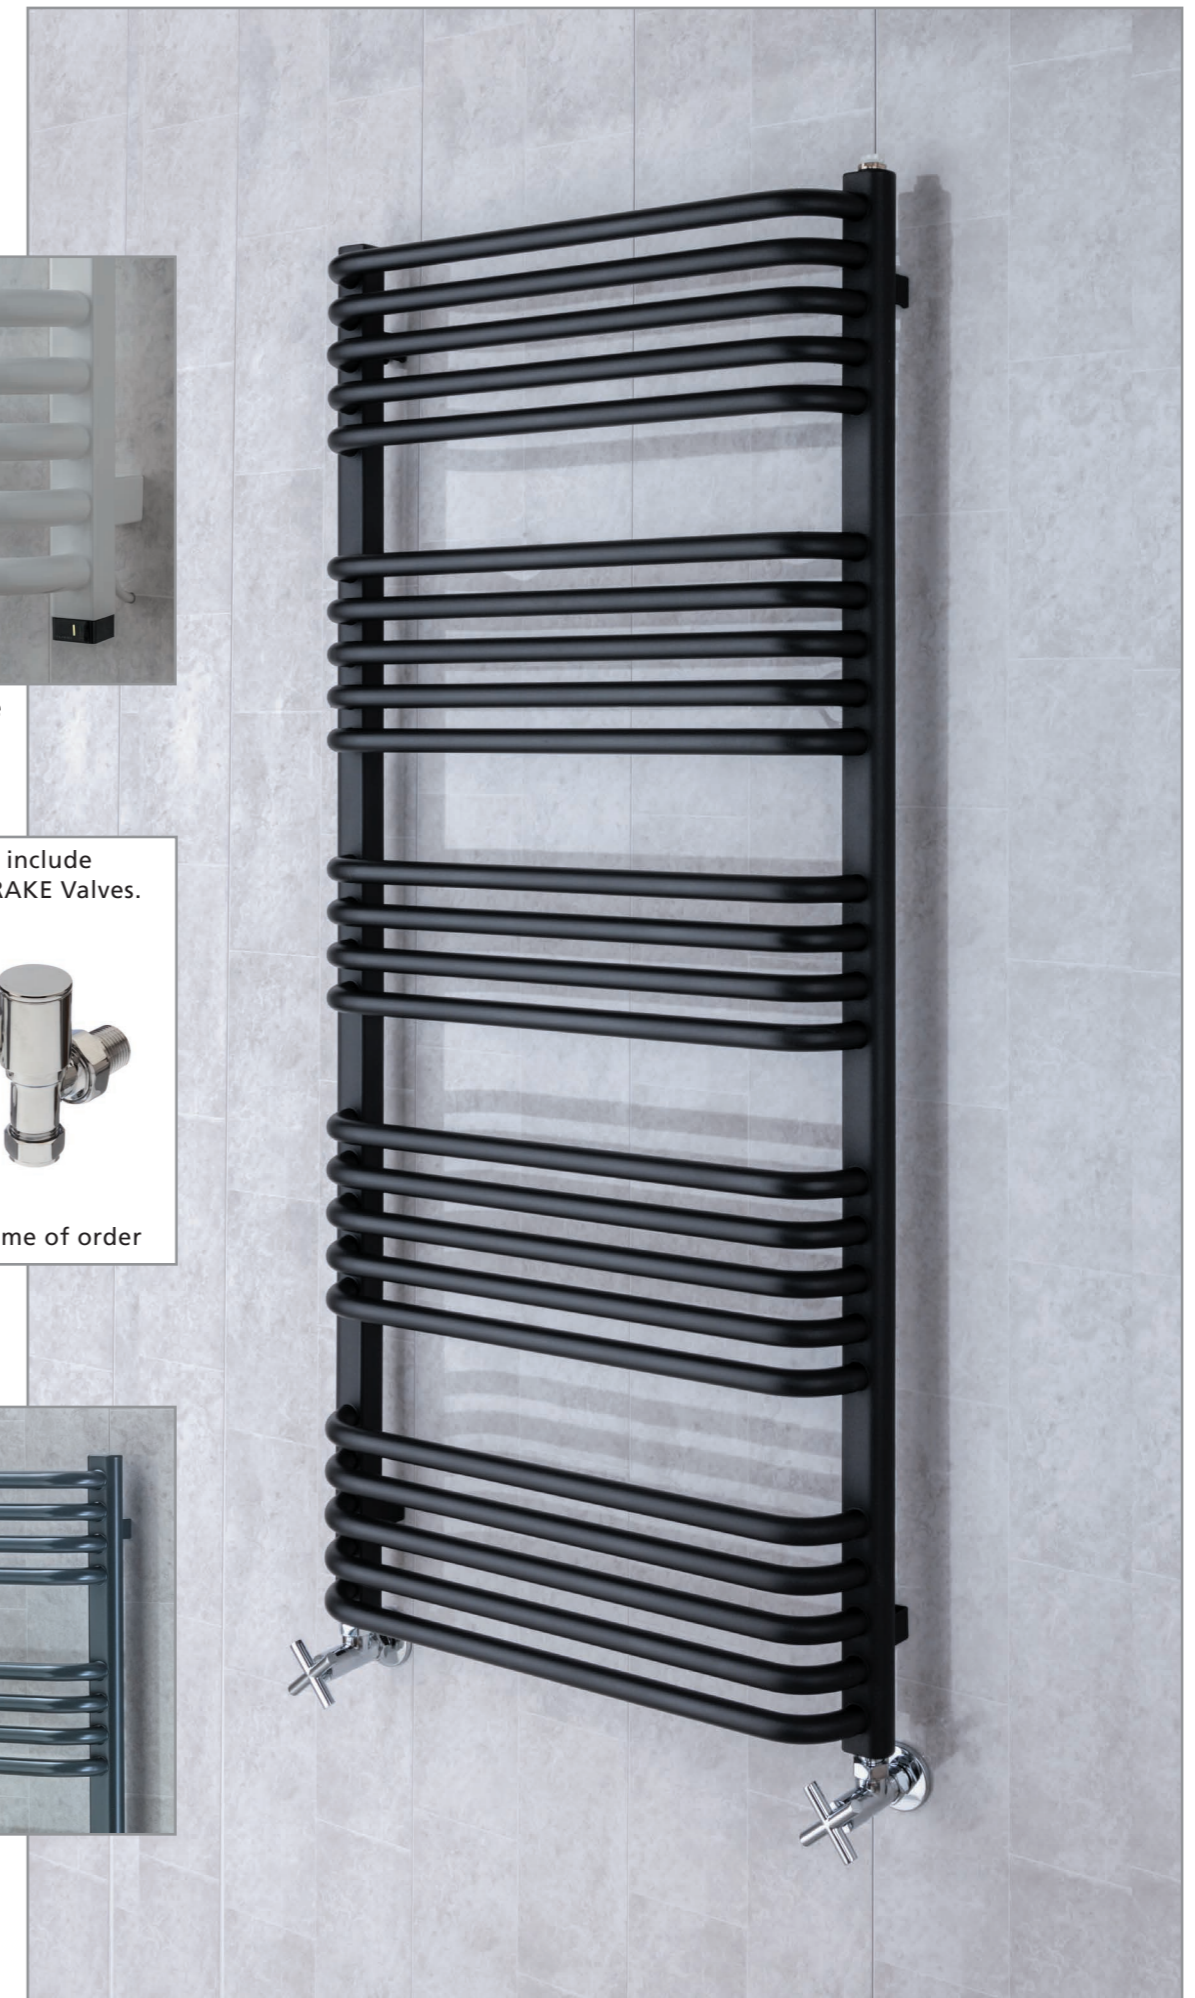

◆ APSLEY Towel Rail 1300mm x 600mm in Carbon shown with LIVINGSTONE Valves.