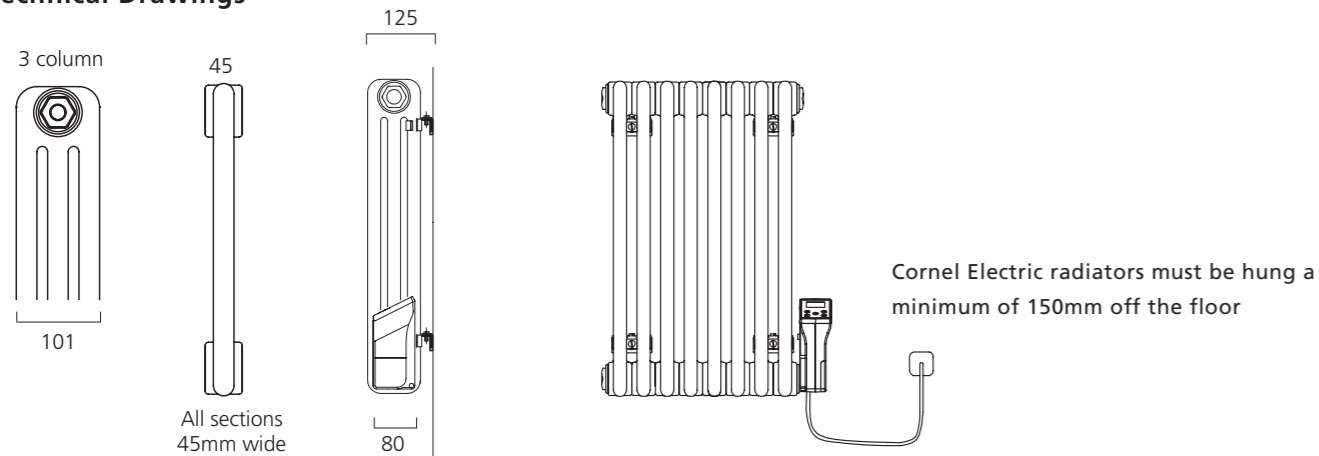

Technical Drawings

- IP24
- 8 operating modes: weekly program, 3 integrated pre-set timed programs, pilot-wire facility, comfort, night and antifreeze.
- Open Window Function
- 2-Year Guarantee on the element