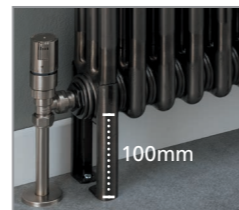

CORNEL Bare Metal Lacquer

- Italian design & manufacture, steel multi column vertical radiator
- 2 & 3 column options in 2 heights & up to 8 widths; set sizes only
- Universal wall brackets as standard, optional slip on feet available
- Delivered within 48-72 hours

All prices include universal wall brackets. Slip on feet available at a supplementary price, please specify at time of order.

Dimensions (mm)				Sections	Output Δt 50°C		Product Code	Lacquer Ex VAT	Lacquer Inc VAT	Lacquer +Valves Ex VAT	Lacquer +Valves Inc VAT
No. of Columns	Height	Width	Depth		Watts	Btu's					
Vertical											
2 Column 	1500	296	65	6	618	2109	CORN2C152906VL	£246.00	£295.20	£349.00	£418.80
		386	65	8	824	2811	CORN2C153808VL	£321.00	£385.20	£424.00	£508.80
		476	65	10	1030	3514	CORN2C154710VL	£399.00	£478.80	£502.00	£602.40
	1800	206	65	4	496	1692	CORN2C182004VL	£204.00	£244.80	£307.00	£368.40
		341	65	7	868	2962	CORN2C183307VL	£343.00	£411.60	£446.00	£535.20
		431	65	9	1116	3808	CORN2C184209VL	£437.00	£524.40	£540.00	£648.00
		521	65	11	1364	4654	CORN2C185111VL	£529.00	£634.80	£632.00	£758.40
3 Column	1800	611	65	13	1612	5500	CORN2C186013VL	£623.00	£747.60	£726.00	£871.20
		341	101	7	1176	4013	CORN3C183307VL	£494.00	£592.80	£597.00	£716.40
		431	101	9	1512	5159	CORN3C184209VL	£633.00	£759.60	£736.00	£883.20
		521	101	11	1848	6305	CORN3C185111VL	£769.00	£922.80	£872.00	£1,046.40
		611	101	13	2184	7452	CORN3C186013VL	£906.00	£1,087.20	£1,009.00	£1,210.80

Widths include measurement for bushes. Please note due to manufacturing tolerances widths shown may vary by +/- 2mm.

*+Valves Prices include nickel KINGSTON TRVs (angled as standard), please specify if you require straight at time of order.

Universal Wall Brackets (Supplied as standard)

Optional slip on feet kits