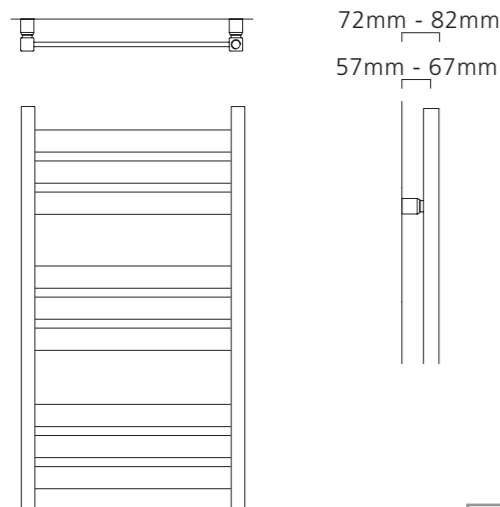

Pipe Centres and Technical Drawings

Pipe centres left to right = Width less 30mm
Pipe centres from wall = 57mm - 67mm
Depth from wall = 72mm - 82mm

+Valves Prices include angled chrome DRAKE Valves

Please specify at time of order

◆1640mm x 500mm in White RAL 9016 shown with LIVINGSTONE Valves.

MILTON

Towel Rail

STOCK

NEXT DAY OPTION

10 YEAR GUARANTEE

- Steel towel rail; 50mm x 10mm cross tubes
- 30mm x 30mm square collectors
- +Valves prices include chrome DRAKE valves*
- Standard white RAL 9016 delivered in 48-72 hours
- Optional next-day delivery available in White RAL 9016 (pg. 2)
- 23 RAL colours, 10 special finishes, up to 15 working days (pg.12-13)