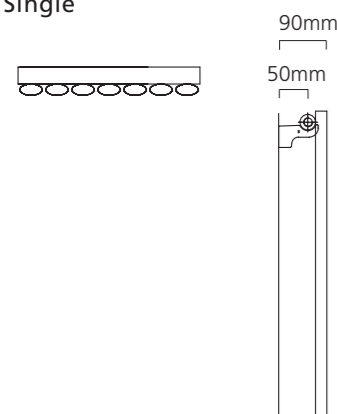

Pipe Centres and Technical Drawings

Single