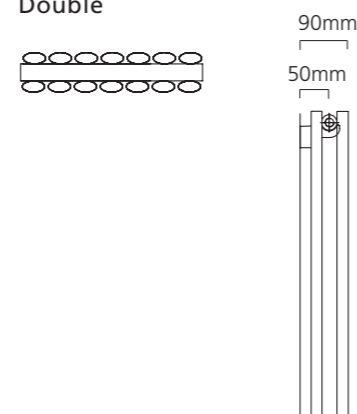

## Pipe Centres and Technical Drawings

Single

**Single Vertical**  
 Pipe centres left to right = Width plus valves  
 Pipe centres from wall = 50mm  
 Depth from wall = 90mm

Double

**Double Vertical**  
 Pipe centres left to right = Width plus valves  
 Pipe centres from wall = 50mm  
 Depth from wall = 90mm