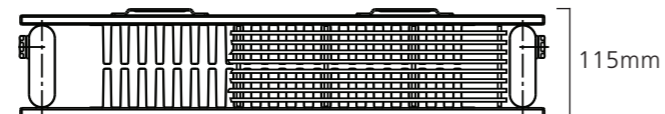

Type 22 (K2)

Double flat tubed radiator (front and back) with double convectors

Pipe centres left to right = Width less 50mm
Pipe centres from wall = 71 / 89mm
Depth from wall = 151 / 169mm