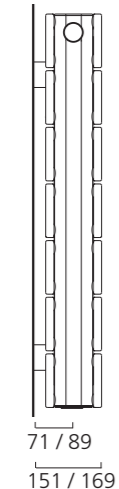

BEAUFORT Max Horizontal

- Type 11 (K1) & 22 (K2) convectors cloaked in 70mm flat tubed radiators
- Steel radiator available in 3 heights & 2 widths
- Standard white RAL 9016 delivered in 48-72 hours
- 23 RAL colours, 10 special finishes, up to 15 working days (pg.12-13)

Sizes & Prices

Please add 10% to the RAL colour price to work out your special finish price.