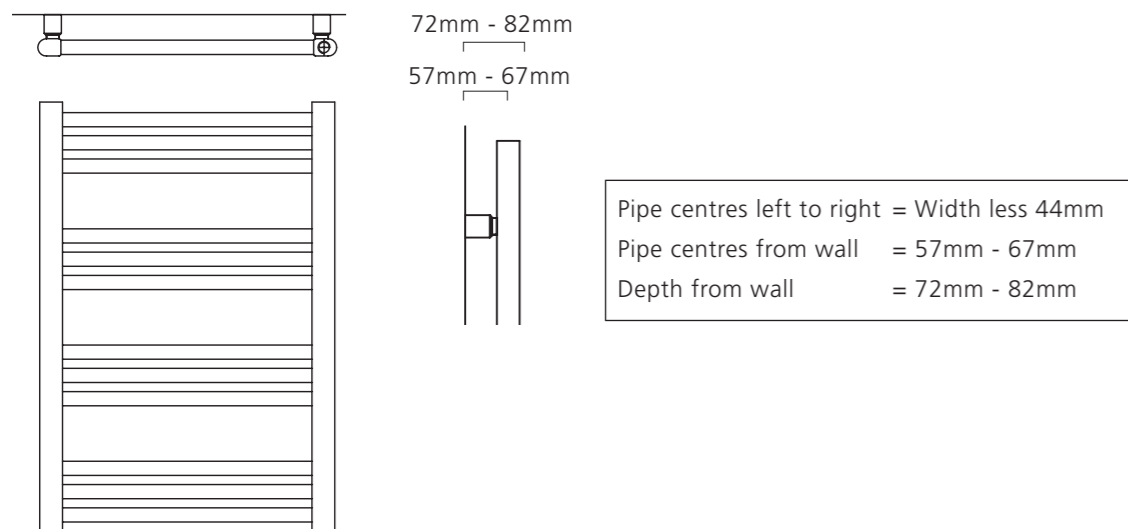

Pipe Centres and Technical Drawings

Please note: Due to printing processes & manufacturing tolerances the colour of finished radiators may vary from the colours represented in this brochure.