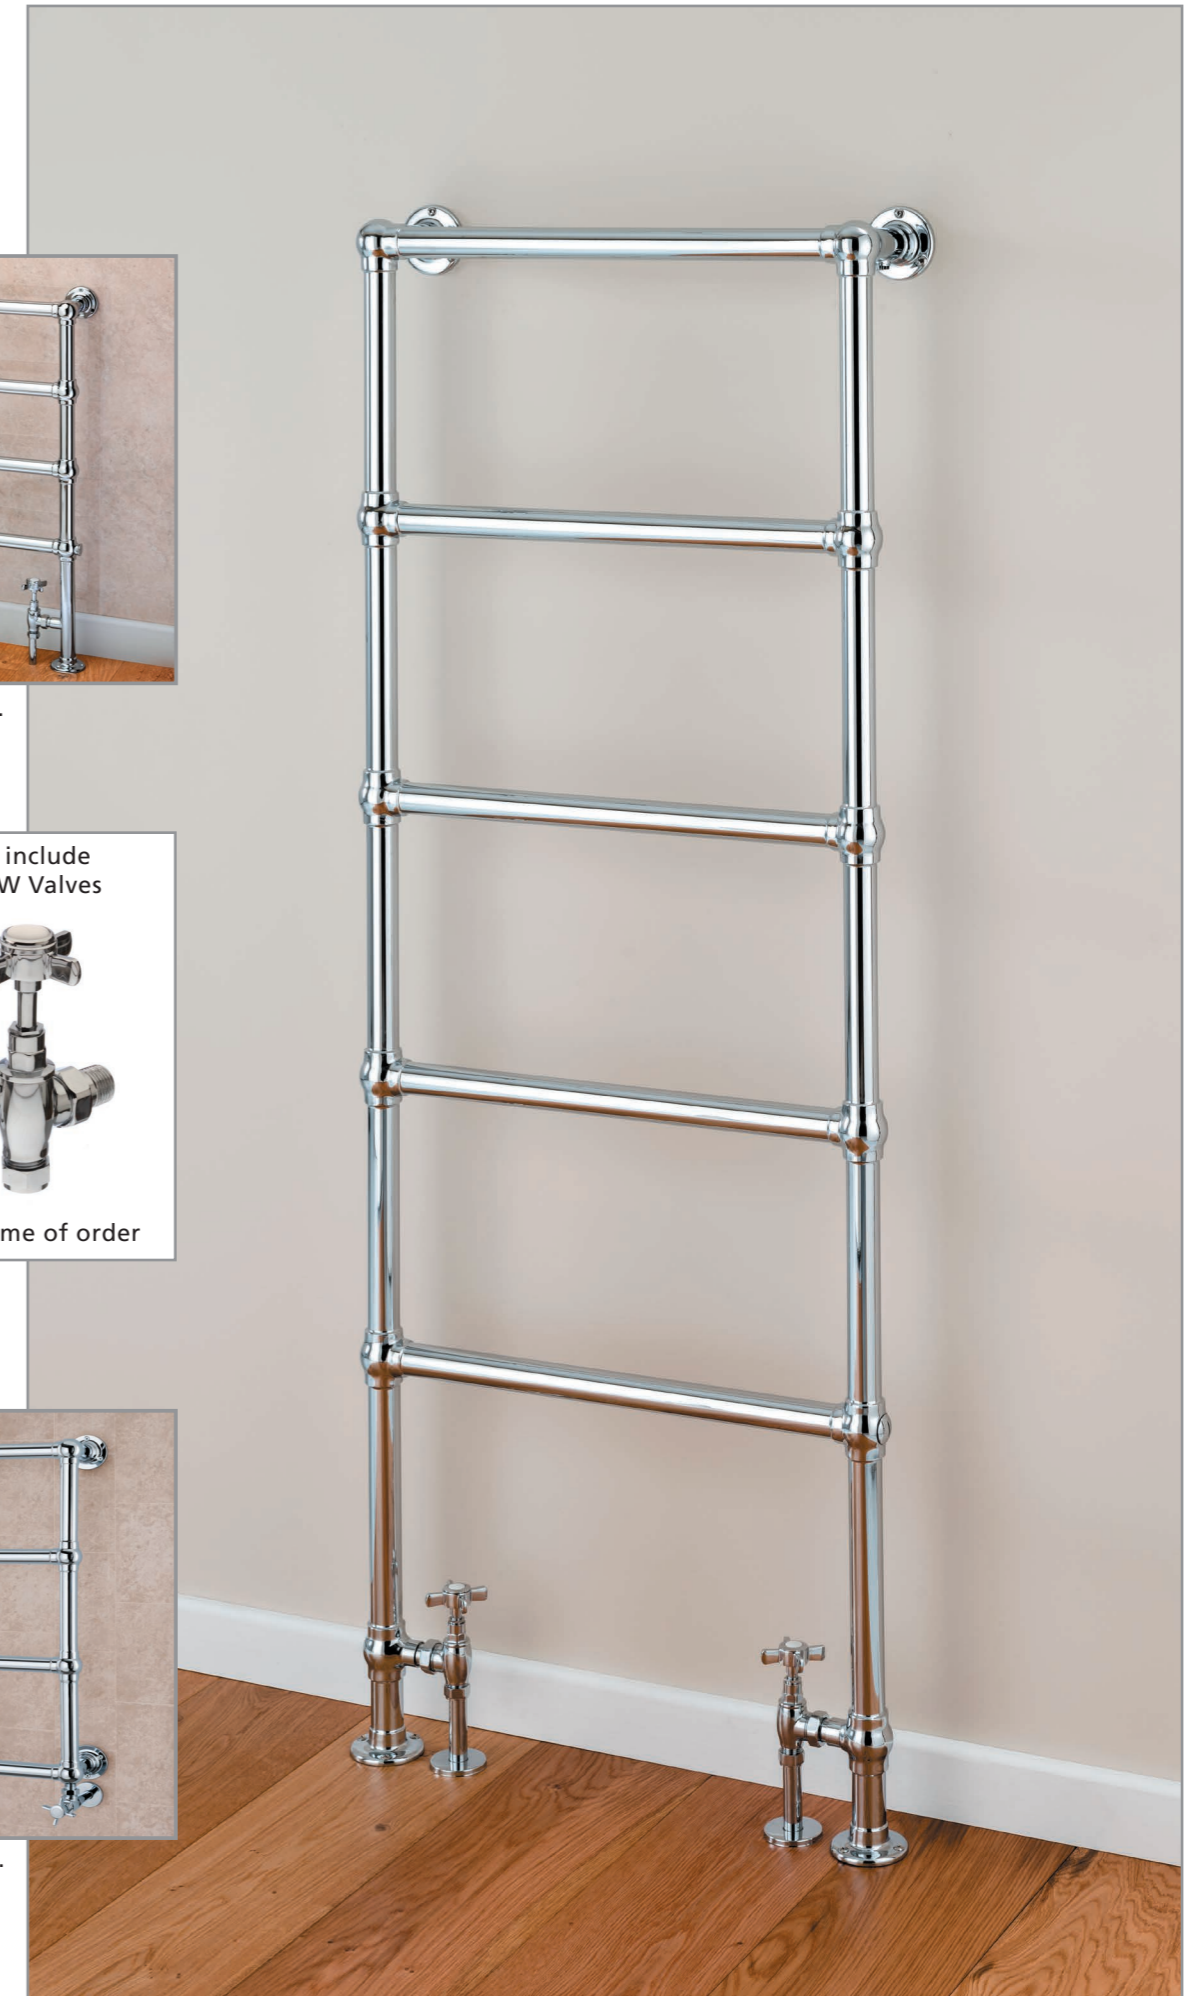

### Floor Standing 1548mm high

Floor Standing option.

+Valves Prices include chrome WILLOW Valves

Please specify at time of order

Wall Mounted option.

♦ CLEVES Floor Standing 1548mm x 598mm shown with WILLOW Valves.