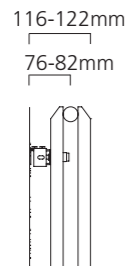

Single Vertical   Double Vertical

Vertical
Pipe centres left to right = Width plus valves
Pipe centres from wall = Single: 55mm
Double: 76mm- 82mm
Depth from wall = Single: 95mm
Double: 116mm-122mm