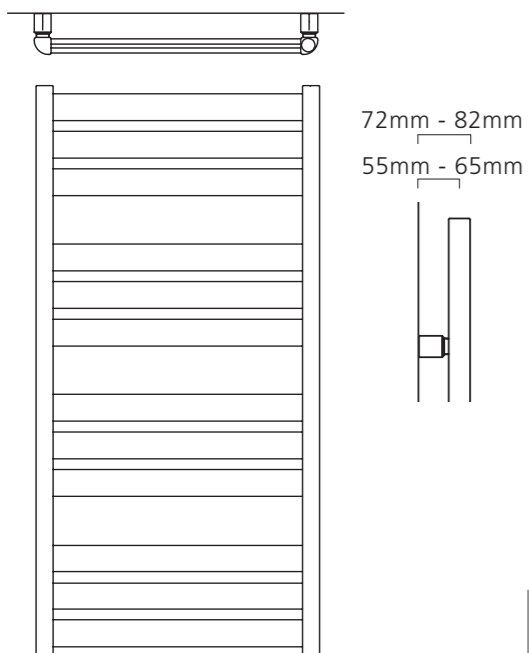

TALLIS

Ladder Rail

- Italian design & manufacture
- +Valves prices include chrome DRAKE valves*
- 50mm x 25mm oval tube steel towel rail
- White RAL 9016 as standard delivered in 48-72 hours
- Optional next-day delivery available (pg.2)
- 23 RAL colours, 10 special finishes, up to 15 working days (pg.12-13)

Pipe Centres and Technical Drawings

Pipe centres left to right = width less 30mm
Pipe centres from wall = 55mm - 65mm
Depth from wall = 72mm - 82mm