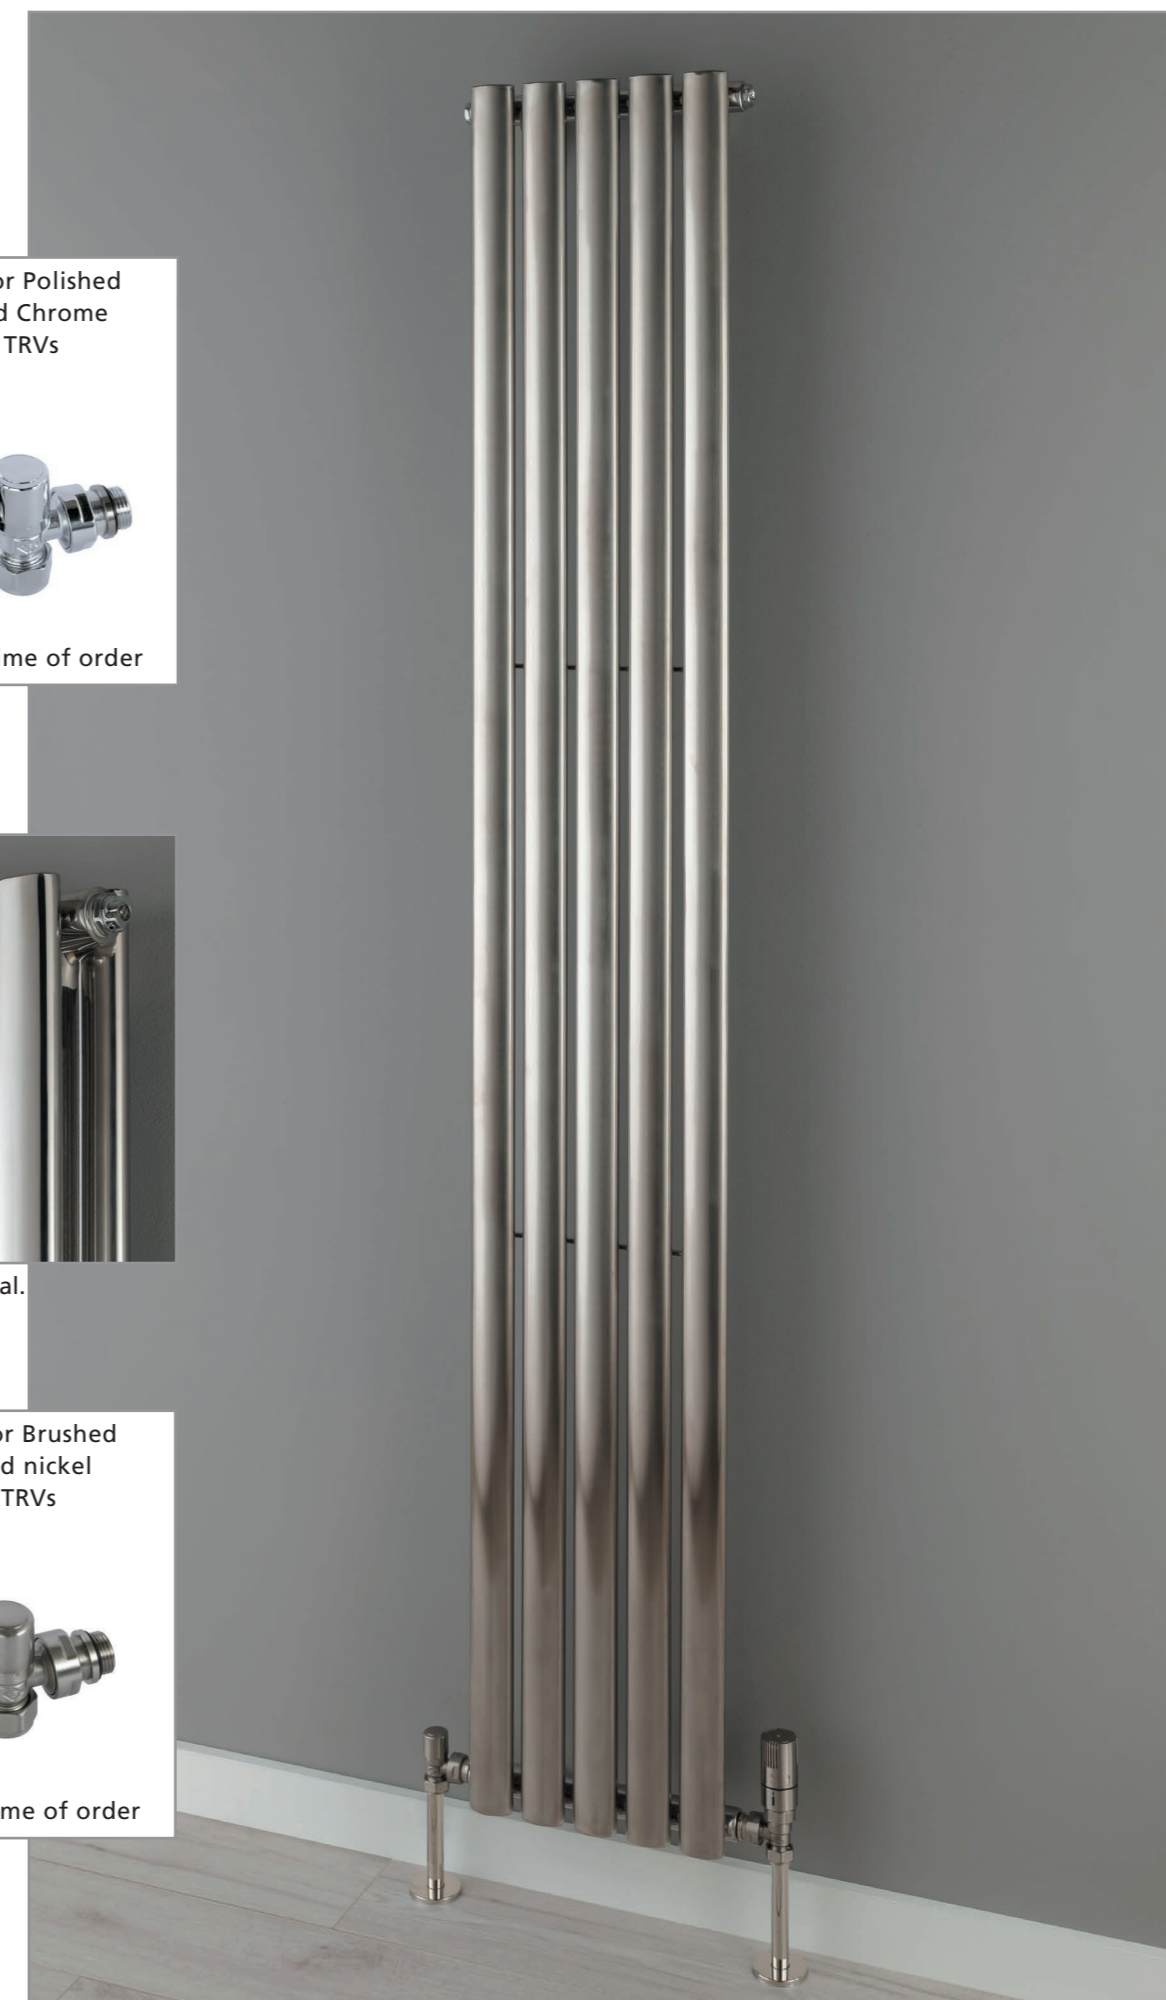

+Valves Prices for Polished include Angled Chrome KINGSTON TRVs

Please specify at time of order

Polished Double Vertical.

+Valves Prices for Brushed include angled nickel KINGSTON TRVs

Please specify at time of order