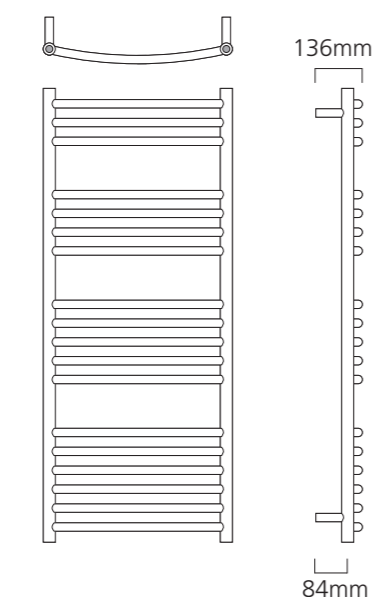

Curved Ladder Rail

Lanark Straight
Pipe centres left to right = Width less 32mm
Pipe centres from wall = 84mm
Depth from wall = 100mm

Lanark Curved
Pipe centres left to right = Width less 32mm
Pipe centres from wall = 84mm
Depth from wall = 136mm