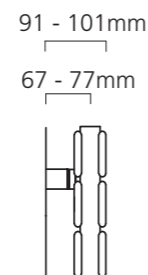

◆ BEAUFORT Double Horizontal 464mm x 1020mm shown in White RAL 9016 with white KINGSTON TRVs