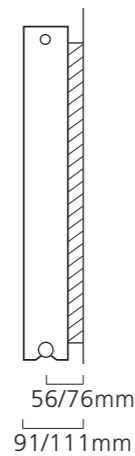

Pipe Centres and Technical Drawings