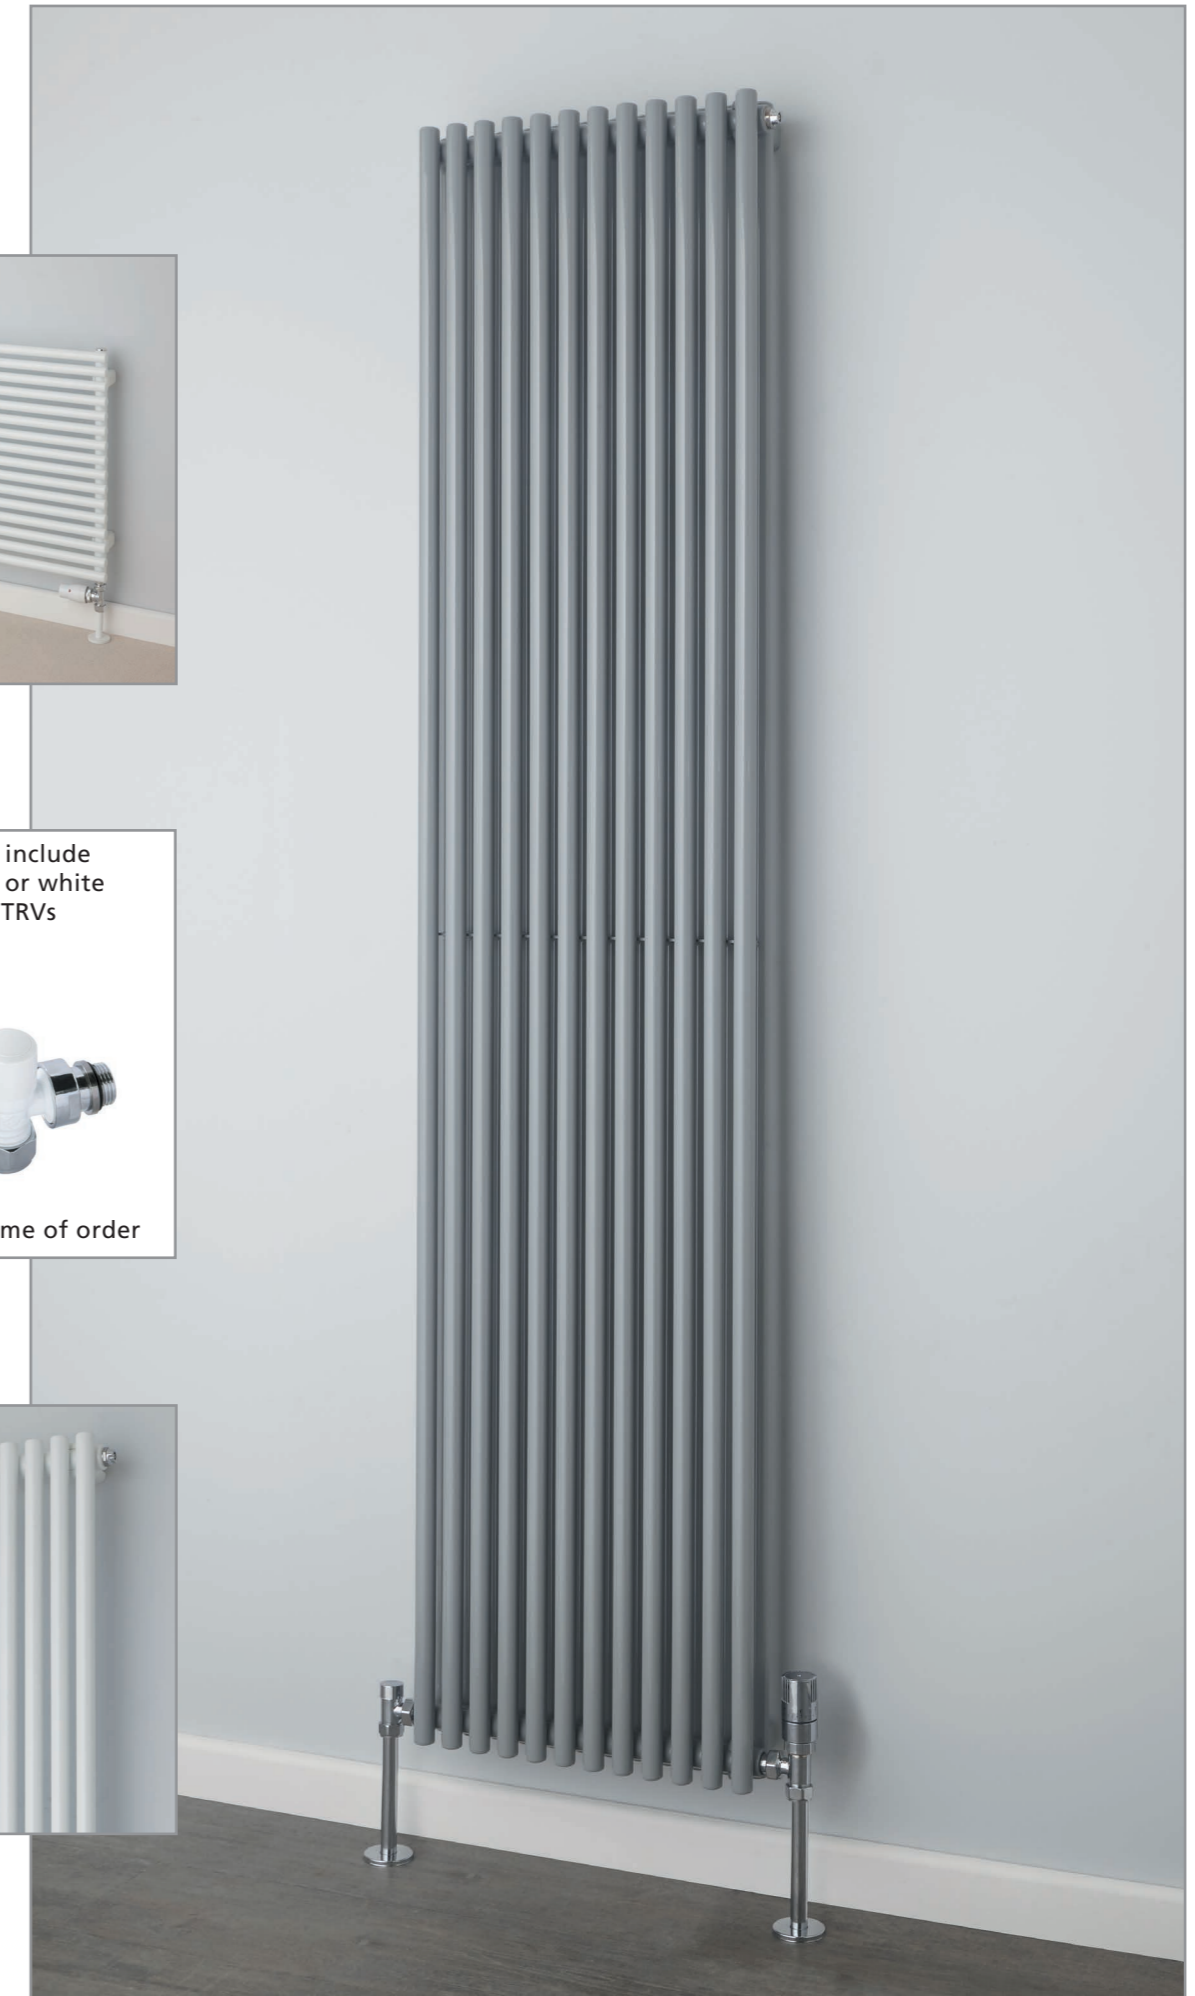

♦ CHAUCER Double Vertical in RAL 7042 Traffic Grey A, 1820mm x 402mm shown with KINGSTON TRVs.