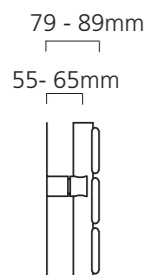

◆ BEAUFORT Double Horizontal 464mm x 1020mm shown in White RAL 9016 with white KINGSTON TRVs