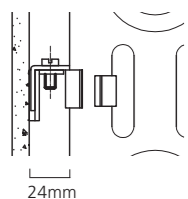

Universal Wall Brackets (Supplied as standard)