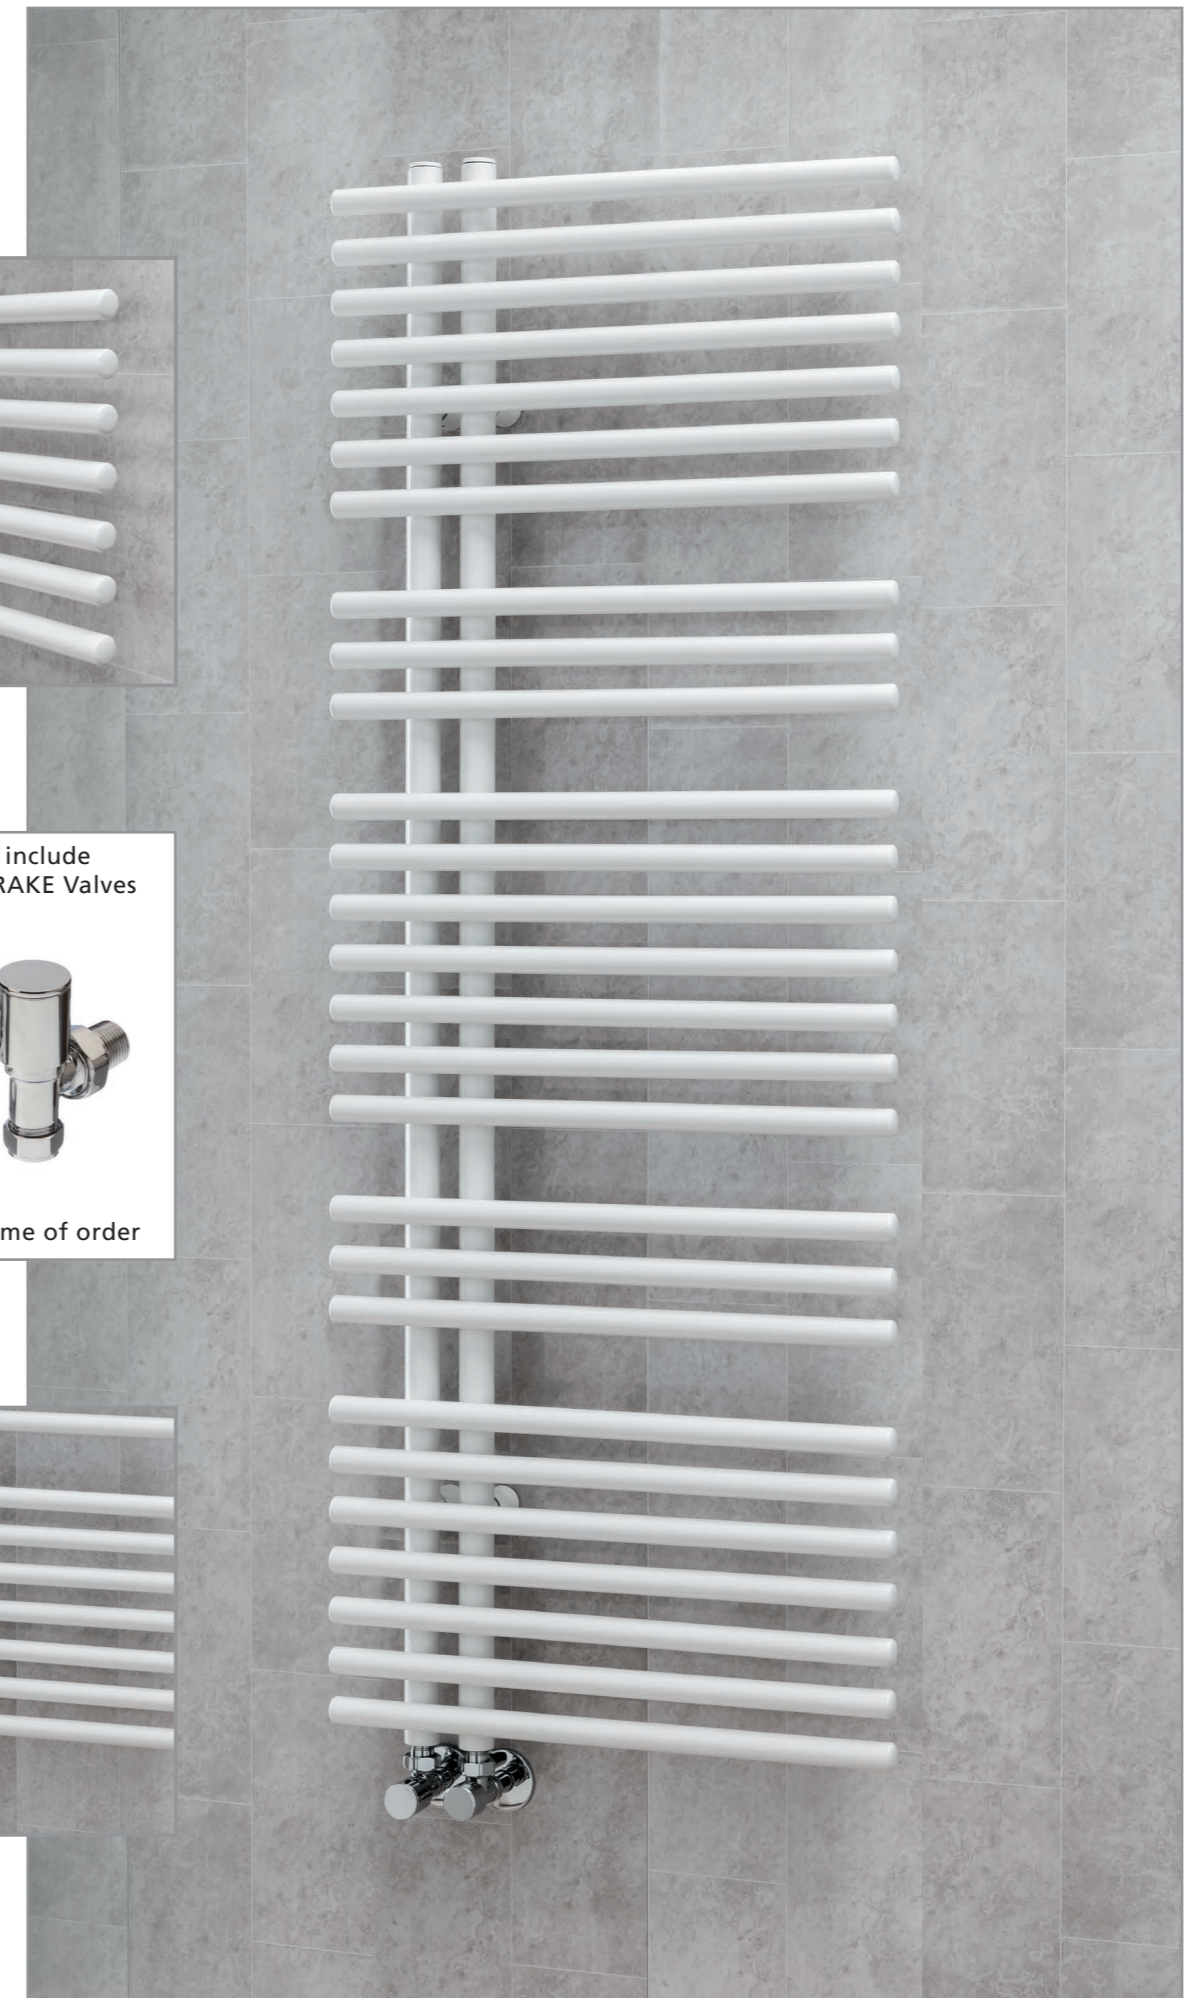

◆CHAUCER Side Rail 1348mm x 500mm in White RAL 9016 shown with DRAKE Valves.