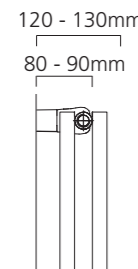

Single Vertical Double Vertical

Vertical
Pipe centres left to right = Width plus valves
Pipe centres from wall = Single:55mm
Double:80mm-90mm
Depth from wall = Single:95mm
Double:120mm-130mm