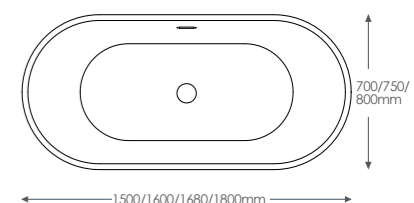

Overflow Cover

WSOWHI	White	£12.00
WSOBLA	Black	£12.00

Bath comes with a chrome waste and overflow as standard. Black and white overflow covers and wastes can be purchased as an optional extra.