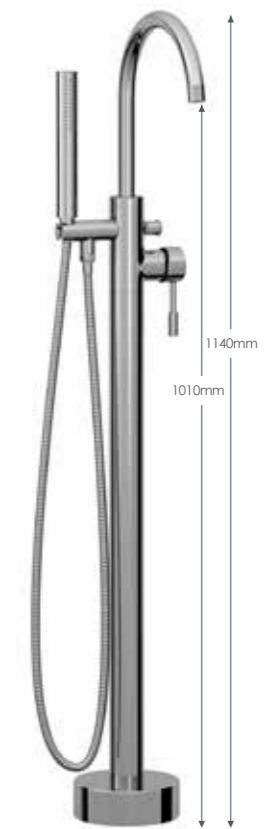

Floorstanding Bath Shower Mixer

PIN6 With hose and handset
Min 0.1 bar

£532.91