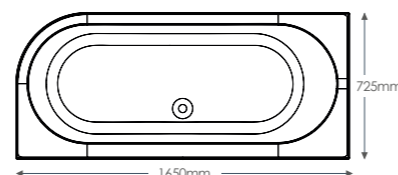

RELAX &
SOAK IT
ALL IN

ARNOLD SINGLE ENDED BATH

ALUNA DOUBLE ENDED BATH

**SPACE
SAVING
CURVED
DESIGN**

Left Hand Bath Shown

J BATH

Reinforced Double Ended Bath

JBA1650RH	1650 x 725mm	£447.43
JBA1650LH	1650 x 725mm	£447.43
JBA1650P	Bath Panel	£189.66