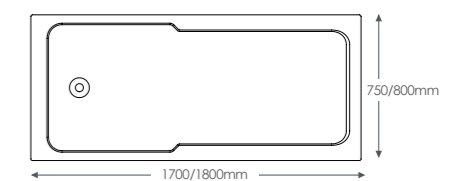

I - BATH

Reinforced Bath

IBA1775	1700 x 400 x 750mm	£481.12
IBA1880	1800 x 400 x 800mm	£576.00

Reinforced Bath Panel

WSBP17	1700mm Front Panel	£149.52
WSBP18	1800mm Front Panel	£165.25
WSBP70	700 x 515mm End Panel	£86.56
WSBP75	750 x 515mm End Panel	£86.56
WSBP80	800 x 515mm End Panel	£86.56

Please note: The adjustment on reinforced baths are between 465 x 555mm. For front panel size smaller than 1700mm, a 1700mm panel should be cut to correct size.