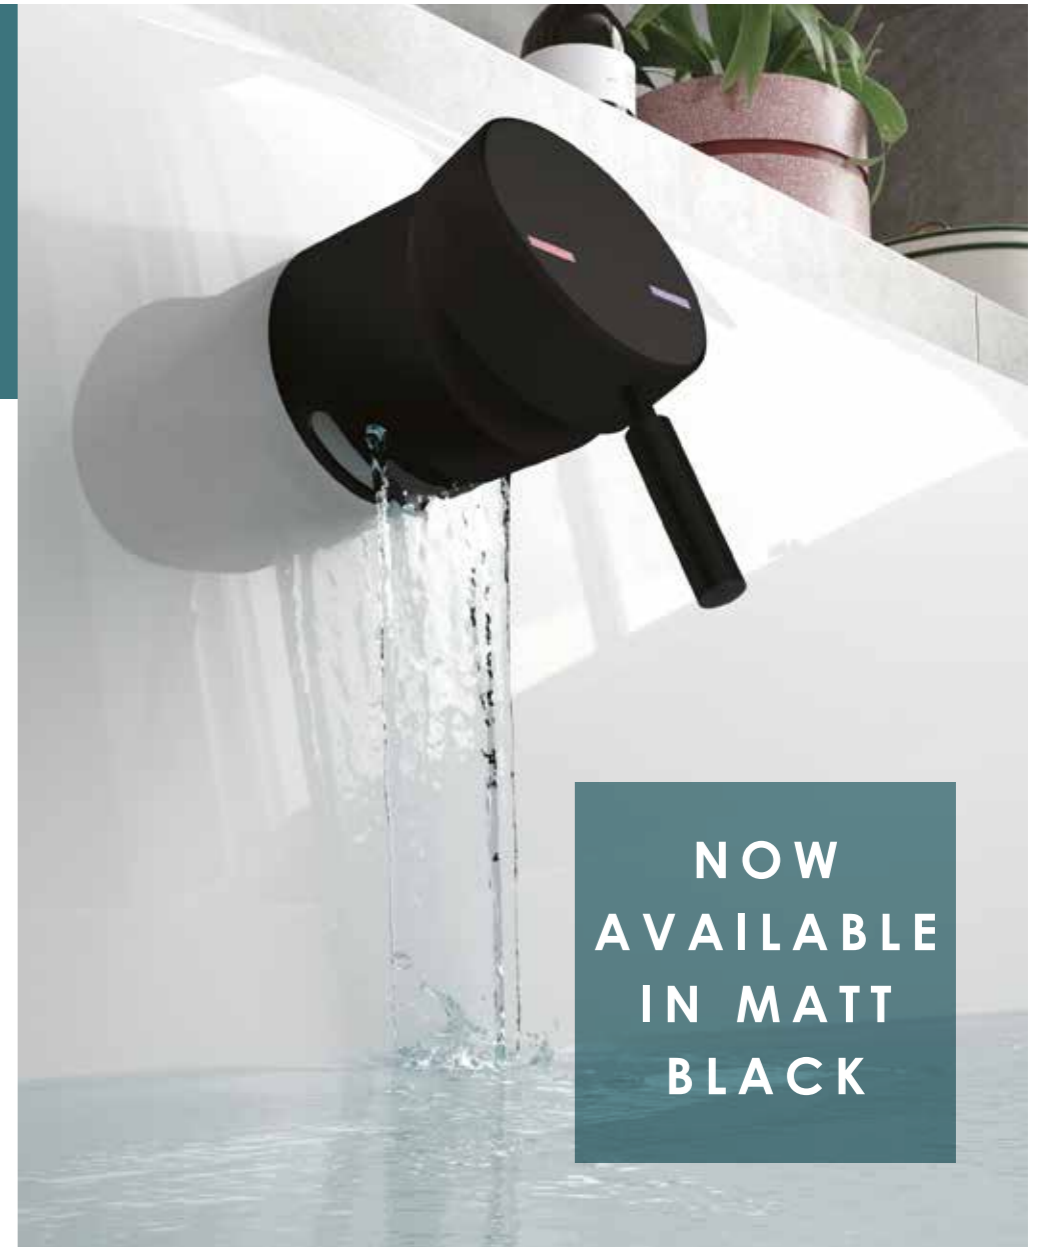

NOW AVAILABLE IN MATT BLACK