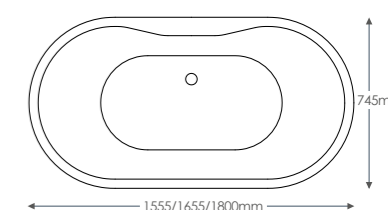

Overflow Cover

WSOWHI	White	£12.00
WSOBLA	Black	£12.00

Bath comes with a chrome waste and overflow as standard. Black and white overflow covers and wastes can be purchased as an optional extra.