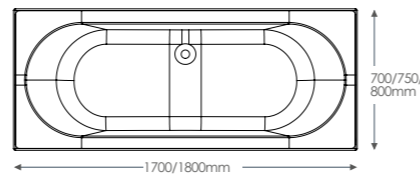

VALE

Reinforced Single Ended Bath

VAL1770	1700 x 700mm	£438.27
VAL1775	1700 x 750mm	£472.06
VAL1880	1800 x 800mm	£556.53

See page 80 for waste options.

Reinforced Bath Panel

WSBP17	1700mm Front Panel	£149.52
WSBP18	1800mm Front Panel	£165.25
WSBP70	700 x 515mm End Panel	£86.56
WSBP75	750 x 515mm End Panel	£86.56
WSBP80	800 x 515mm End Panel	£86.56

Please note: The adjustment on reinforced baths are between 465 x 555mm.