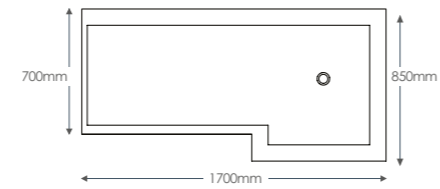

P SHAPED

Shower Bath

SOB61	1675 x 750/850mm Left Hand	£332.32
SOB62	1675 x 750/850mm Right Hand	£332.32

Bath Panel

SOB63	1700 x 520(h)mm Front Panel	£145.79
SOB64	750 x 520(h)mm End Panel	£94.16

Bath Screen

SOB51	P Curved Bath Screen 746 x 1470mm	£253.79