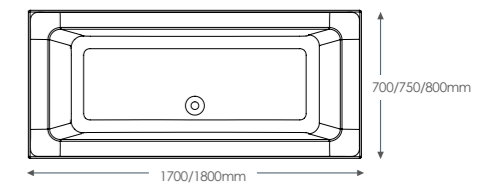

**SPACE
SAVING
CURVED
DESIGN**

J BATH

Reinforced Double Ended Bath

JBA1650RH	1650 x 725mm	£447.43
JBA1650LH	1650 x 725mm	£447.43
JBA1650P	Bath Panel	£189.66

**Super strong baths from
The White Space**

- Lucite® acrylic sheet – lightweight but incredibly strong.
- Encapsulated baseboard reinforces the full base of the bath.
- Highly reinforced throughout meaning you have a more stable experience when bathing or showering.
- Highly durable and long lasting.
- The White Space baths can be drilled for bath mounted taps.

ALUNA

Reinforced Double Ended Bath

ALU1770	1700 x 700mm	£439.78
ALU1775	1700 x 750mm	£472.06
ALU1880	1800 x 800mm	£516.88

Reinforced Bath Panel

WSBP17	1700mm Front Panel	£149.52
WSBP18	1800mm Front Panel	£165.25
WSBP70	700 x 51.5mm End Panel	£86.56
WSBP75	750 x 51.5mm End Panel	£86.56
WSBP80	800 x 51.5mm End Panel	£86.56

Please note: The adjustment on reinforced baths are between 465 x 555mm.