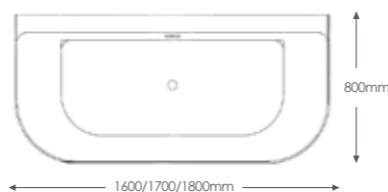

ACHIEVE
A MODERN
LOOK IN A
SMALL SPACE

D-SHAPE

No tap holes, suitable for floor standing, wall mounted taps or drill for two tap holes. With integrated overflow and waste.

WSDSH16	1600 x 580 x 800mm	£1,558.80
WSDSH17	1700 x 580 x 800mm	£1,558.80
WSDSH18	1800 x 580 x 800mm	£1,738.80

Bath Waste

WSWWHI	White	£51.60
WSWBLA	Black	£51.60

Overflow Cover

WSOWHI	White	£12.00
WSOBLA	Black	£12.00

Bath comes with a chrome waste and overflow as standard. Black and white overflow covers and wastes can be purchased as an optional extra.

ADD WOW
FACTOR
TO YOUR
BATHROOM

SULIS

No tap holes, suitable for floor standing or wall hung taps only. With integrated overflow and waste.

WSSUL17	1700 x 690 x 780mm	£1,498.80
WSSUL18	1800 x 690 x 800mm	£1,738.80

Bath Waste

WSWWHI	White	£51.60
WSWBLA	Black	£51.60

Overflow Cover

WSOWHI	White	£12.00
WSOBLA	Black	£12.00

Bath comes with a chrome waste and overflow as standard. Black and white overflow covers and wastes can be purchased as an optional extra.