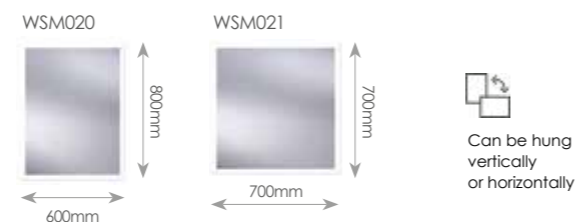

RECTANGLE

WSM501 400 x 700mm **£60.68**
WSM502 500 x 700mm **£74.38**
WSM503 600 x 700mm **£86.60**
WSM504 800 x 700mm **£109.53**
WSM505 1000 x 700mm **£132.75**