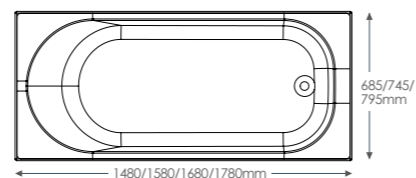

ARNOLD

Reinforced Single Ended Bath

WSBA1570	1480 x 685mm	£425.25
WSBA1670	1580 x 685mm	£425.25
WSBA1770	1680 x 685mm	£413.73
WSBA1775	1680 x 745mm	£468.33
WSBA1780	1780 x 795mm	£511.38

Reinforced Bath Panel

WSBP17	1700mm Front Panel	£149.52
WSBP18	1800mm Front Panel	£165.25
WSBP70	700 x 515mm End Panel	£86.56
WSBP75	750 x 515mm End Panel	£86.56
WSBP80	800 x 515mm End Panel	£86.56

Please note: The adjustment on reinforced baths are between 465 x 555mm. For front panel size smaller than 1700mm, a 1700mm panel should be cut to correct size.