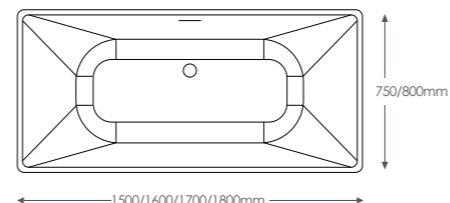

Overflow Cover

WSOWHI	White	£12.00
WSOBLA	Black	£12.00

Bath comes with a chrome waste and overflow as standard. Black and white overflow covers and wastes can be purchased as an optional extra.