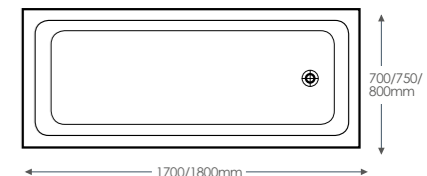

Please note: The adjustment on reinforced baths are between 465 x 555mm.

Super strong baths from The White Space

- Lucite® acrylic sheet – lightweight but incredibly strong.
- Encapsulated baseboard reinforces the full base of the bath.
- Highly reinforced throughout meaning you have a more stable experience when bathing or showering.
- Highly durable and long lasting.
- The White Space baths can be drilled for bath mounted taps.