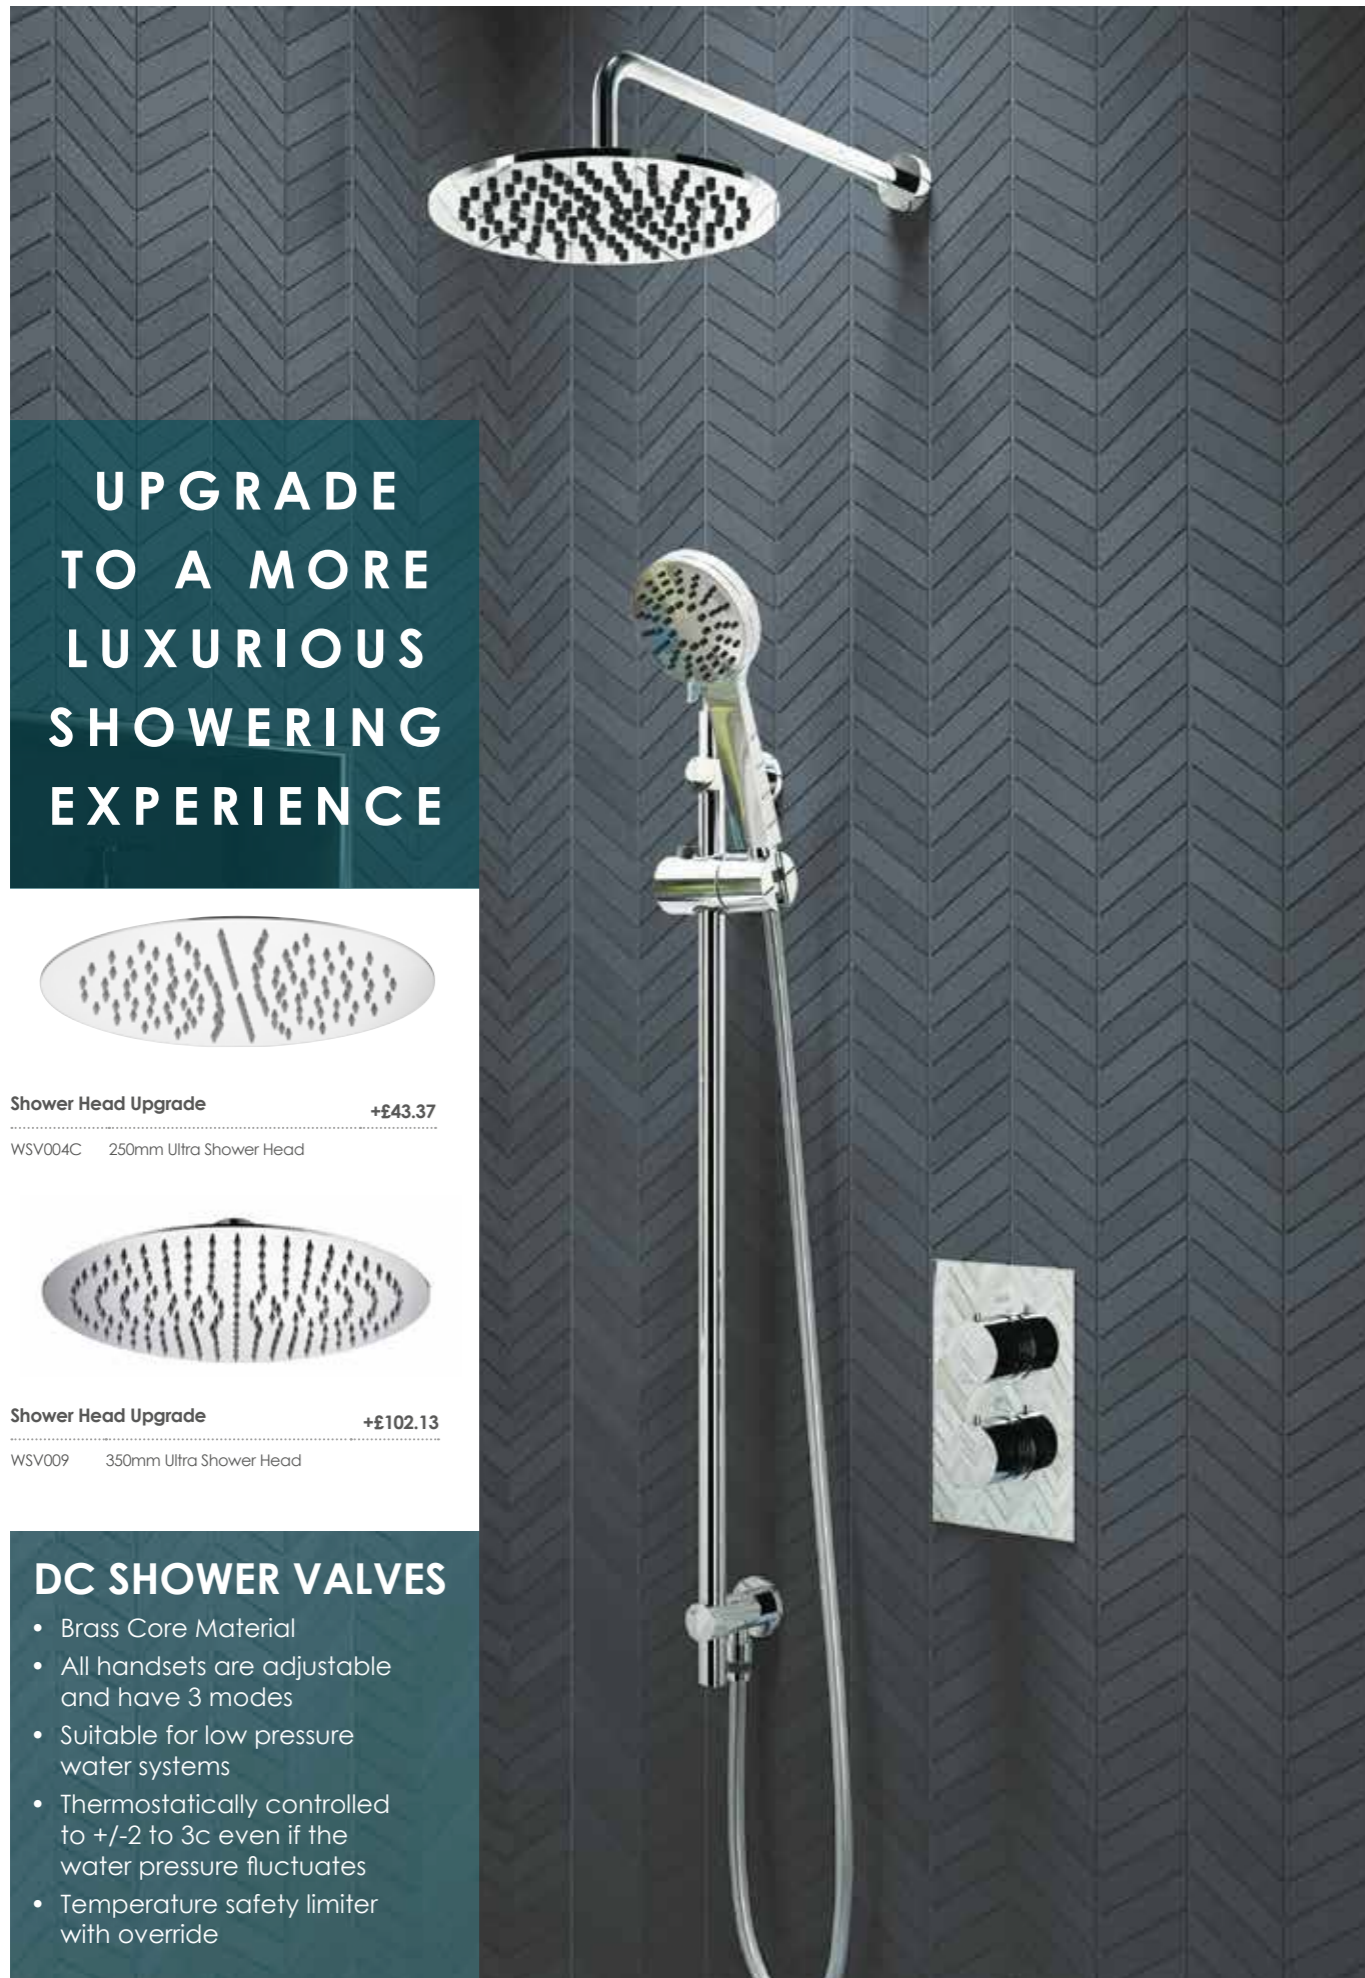

THERMOSTATIC DC SHOWER VALVES

**UPGRADE
TO A MORE
LUXURIOUS
SHOWERING
EXPERIENCE**

DC SHOWER VALVES

- Brass Core Material
- All handsets are adjustable and have 3 modes
- Suitable for low pressure water systems
- Thermostatically controlled to +/-2 to 3c even if the water pressure fluctuates
- Temperature safety limiter with override