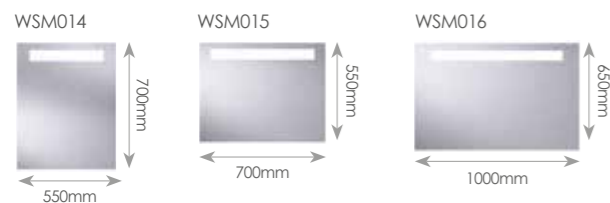

ROUND

RDM40 400mm diameter **£57.84**
 RDM50 500mm diameter **£71.69**
 RDM60 600mm diameter **£74.99**

NORD

Illuminated Mirror with Touch Sensor Switch and Demister pad

WSM014 550 x 700mm 12W **£259.07**
 WSM015 700 x 550mm 14W **£259.43**
 WSM016 1000 x 650mm 25W **£282.10**