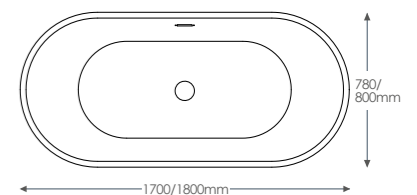

Overflow Cover

WSOWHI	White	£12.00
WSOBLA	Black	£12.00

Bath comes with a chrome waste and overflow as standard. Black and white overflow covers and wastes can be purchased as an optional extra.