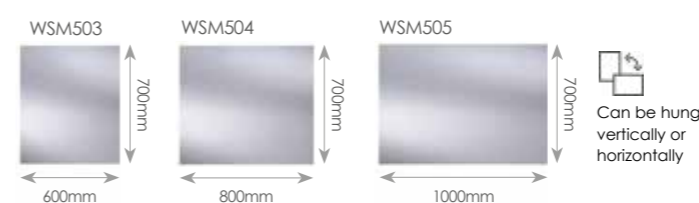

FRAME

Illuminated Mirror with Touch Sensor Switch and Demister pad

WSM020 600 x 800mm 40W **£415.73**

RECTANGLE

WSM501 400 x 700mm **£60.68**
 WSM502 500 x 700mm **£74.38**
 WSM503 600 x 700mm **£86.60**
 WSM504 800 x 700mm **£109.53**
 WSM505 1000 x 700mm **£132.75**