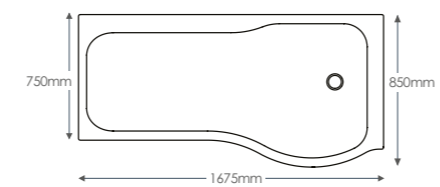

**ROBUST AND
ANGULAR IN
DESIGN**

SEE PAGE 65 FOR
VETO BLACK FILLER