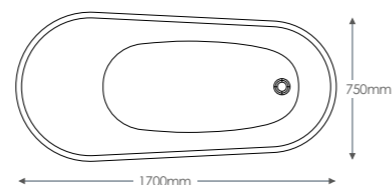

SENNA

No tap holes, suitable for drilling two holes in tap platform, floor standing, or wall mounted taps. With integrated overflow and waste.

SEN16	1555 x 580 x 745mm	£1,258.80
SEN17	1655 x 580 x 745mm	£1,258.80
SEN18	1800 x 580 x 745mm	£1,378.80