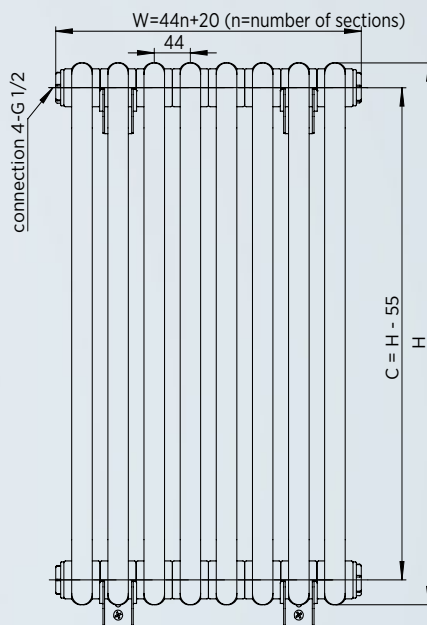

Technical Drawings

Tools required :
Ruler, pen, drill, screw
driver, hammer.