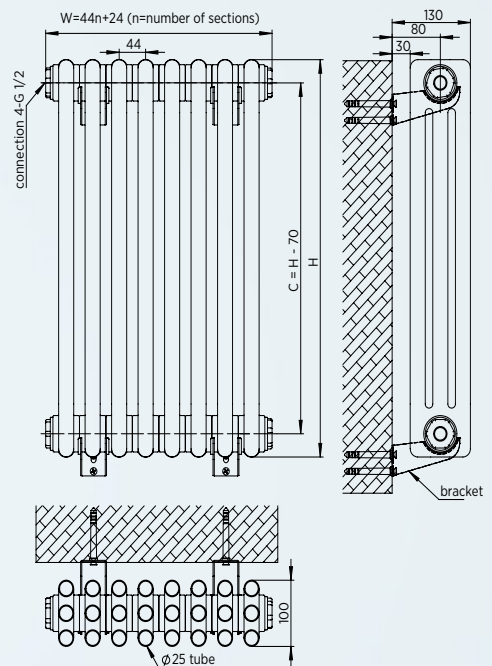

Technical Drawings

Supporting Feet
(Pair) | Leg | FB3 | £56

Tools required :
Ruler, pen, drill, screw driver, hammer.