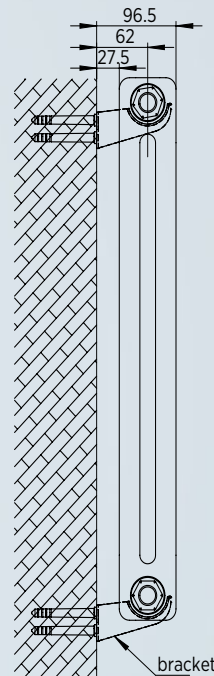

## Technical Drawings

Supporting Feet  
(Pair) | Leg | FW2 | £56

Tools required :  
Ruler, pen, drill, screw  
driver, hammer.