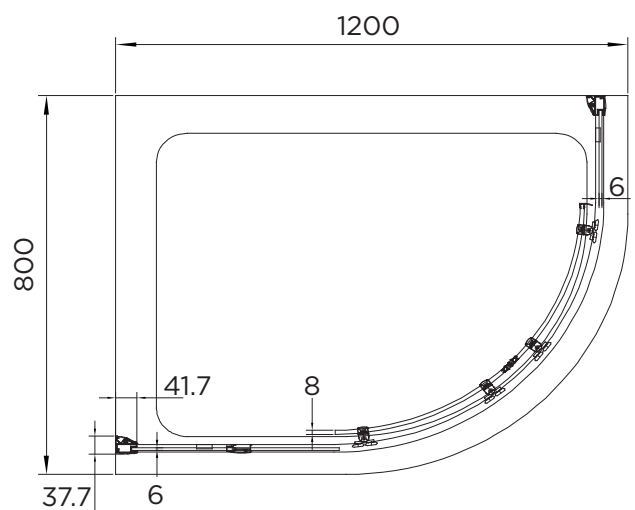

SPECIFICATION

venturi 8

DOUBLE DOOR QUADRANT

RANGE	VENTURI 8
PRODUCT	DOUBLE DOOR QUAD
CODE	AQ8112S
SIZE	1200x800
PROFILE COLOUR	SILVER
GLASS THICKNESS	8mm
GLASS FINISH	CLEAR
GLASS TREATMENT	CLEAN & CLEAR™
HEIGHT	1900
ADJUSTMENT IN RECESS	1160-1185/760-785
ADJUSTMENT WITH SIDE PANEL	N/A
OPTIONAL SIDE PANEL	N/A
APERTURE	400
GUARANTEE	LIFETIME
CE	EN14428
GLASS BS EN	EN12150-1T
PROFILE MATERIAL	ALUMINUM/6463#
HANDLE MATERIAL	STAINLESS STEEL
ROLLER MATERIAL	ZINC ALLOY/ABS CHROME
QUICK RELEASE ROLLERS	YES
FIXED PANEL SIZE	605/205
MOVING PANEL SIZE	374
PRODUCT HAND	UNIVERSAL
PRODUCT WEIGHT	59KG
PACKAGED DIMENSIONS	1980x750x205
BARCODE	5031978003262

All measurements in mm and are nominal