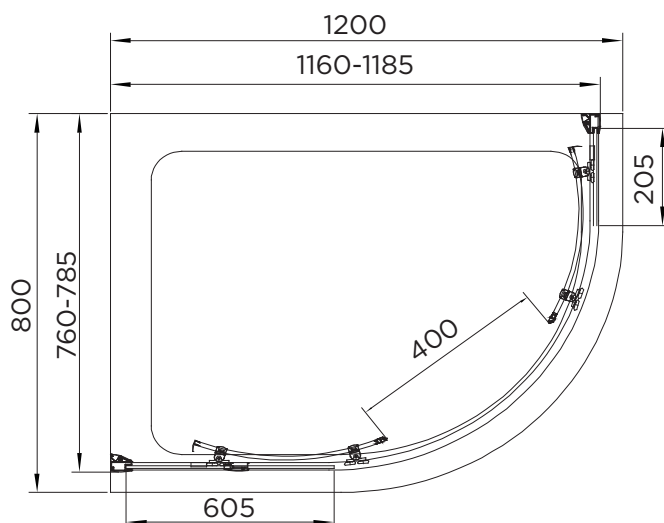

SPECIFICATION

venturi 8

DOUBLE DOOR QUADRANT

RANGE	VENTURI 8
PRODUCT	DOUBLE DOOR QUAD
CODE	AQ8112S
SIZE	1200x800
PROFILE COLOUR	SILVER
GLASS THICKNESS	8mm
GLASS FINISH	CLEAR
GLASS TREATMENT	CLEAN & CLEAR™
HEIGHT	1900
ADJUSTMENT IN RECESS	1160-1185/760-785
ADJUSTMENT WITH SIDE PANEL	N/A
OPTIONAL SIDE PANEL	N/A
APERTURE	400
GUARANTEE	LIFETIME
CE	EN14428
GLASS BS EN	EN12150-1T
PROFILE MATERIAL	ALUMINUM/6463#
HANDLE MATERIAL	STAINLESS STEEL
ROLLER MATERIAL	ZINC ALLOY/ABS CHROME
QUICK RELEASE ROLLERS	YES
FIXED PANEL SIZE	605/205
MOVING PANEL SIZE	374
PRODUCT HAND	UNIVERSAL
PRODUCT WEIGHT	59KG
PACKAGED DIMENSIONS	1980x750x205
BARCODE	5031978003262

All measurements in mm and are nominal