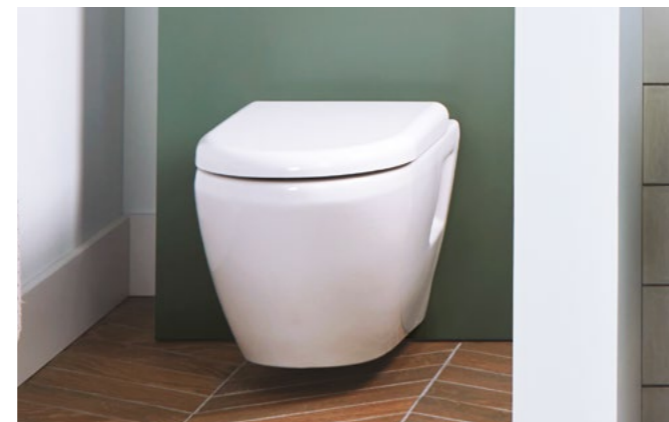

CODE	PRICE
Z BTW WC	£286

· 355 x 520mm

Soft Close Toilet Seat	PRICE
Z SC SEAT	£167