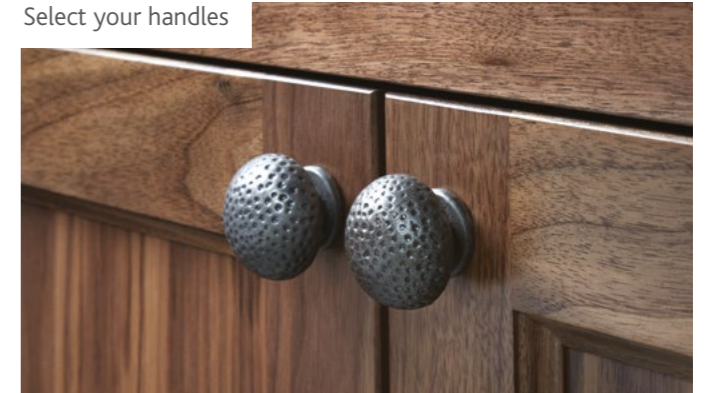

Select your handles

Select your worktop finish and colour

Select your washbasin and WC

 Hand made in Great Britain

FINISHES Handles

Make a statement with your choice of cabinet handles and give your furniture that perfect finishing touch.