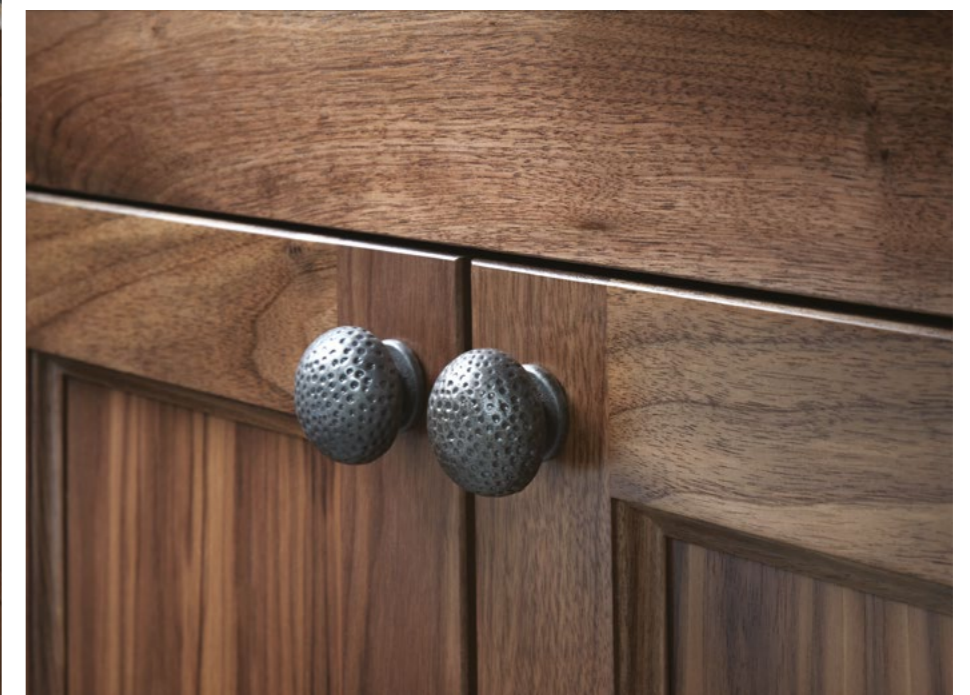

FITTED COLLECTION | Classic Walnut

NATURA
Baby Pink

Worktop: Corian® Artista Grey
Basin: Corian® Small Semi-Counter
WC: Zen Wall Mounted
Handles: Evora Knob Matt Black

SHAKER
Cappuccino
Wood Grain

Worktop: Corian® Salt
Basin: Corian® Semi-Counter Colour Match
WC: Richmond Back to Wall
Handles: Kellas Knob and Kellas Bar 160mm Satin Brass