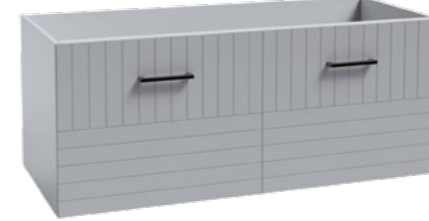

DECORATIVE FRONT MODULAR UNITS

Two Single Drawer Basin Unit with Decorative Front