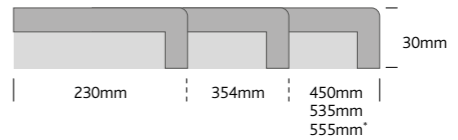

* 555mm is a special size to suit specific In-Frame furniture

Continuous Corian® Worktop Configurations

Corian® Worktop		
SSVT-FJ	Fabricated Joint	£215
SSVT-1CB	Cut-Back	£215
SSVT-CC	Curved Corner	£237

- When joining 2 worktops in an L-Shape, a fabricated joint must be used.