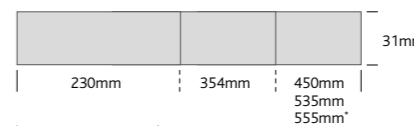

* 555mm is a special size to suit specific In-Frame furniture

- All wood veneer surfaces are 31mm thickness
- Square edge profile
- Supplied edged at both ends
- Prices rounded up to the nearest 100mm
- Please state exact length required
- Maximum length 3000mm
- Minimum worktop charge 500mm

WORKTOPS Laminates

Choose from our wide range of 9 laminate finishes. A cost effective and practical surface solution for your furniture.

Continuous Laminate Worktops

28mm Continuous Laminate Worktop		
SFTF	28 x 230	£14 per 100mm
FTF	28 x 354	£17 per 100mm
VTE	28 x 450/535	£21 per 100mm

- All laminate surfaces are available in 28mm thickness
- Rounded edge profile
- Supplied edged at both ends
- Prices rounded up to the nearest 100mm
- Please state exact length required
- Maximum length 3000mm
- Minimum worktop charge 500mm