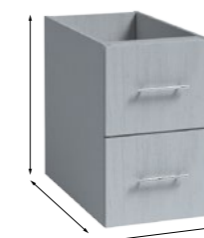

ANGLED PULL BESPOKE SIZED UNITS

BESPOKE DEPTH

ADD 10% PER UNIT

BESPOKE WIDTH x DEPTH x HEIGHT

ADD 20% PER UNIT

Please allow 6 weeks manufacturing time for this service. For anything larger than the standard height/width please contact us for a quotation.