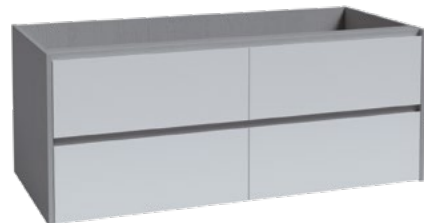

Four Inset Drawer Basin Unit with Angled Pull Open Fronts