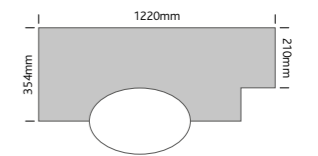

PRICING YOUR CORIAN® WORKTOP

Example	
Corian® worktop 354 x 30 x 1220mm (Based on 535mm price @ £63 per 100mm)	£756
Corian® Semi-counter top basin - white (SCB) Cut-back (SSVT-1CB)	£1034
	£215
Total	£2005