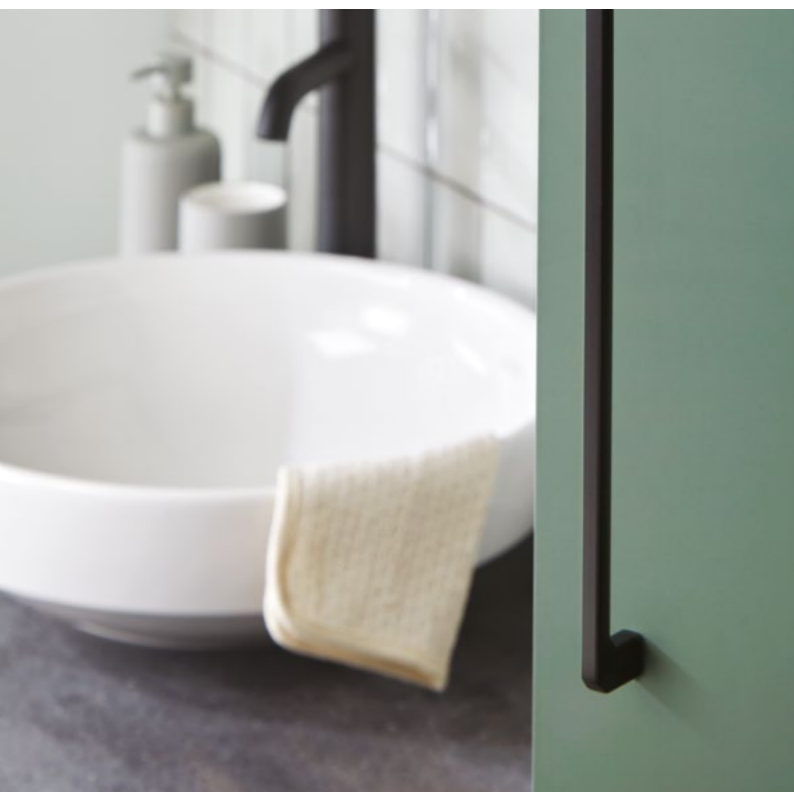

SHAKER

Aqua Wood Grain

Basin: Classique Ceramic
Handles: Crystal Knob

NATURA
Smoke Green

Worktop: Corian® Lava Rock
WC: Icon Wall Mounted
Handles: Campana Bar 320mm Matt Black

SHAKER
Steel Grey

Worktop: Corian® Sparkling Granita
Basin: Ceramic Rectangle Under Counter
Handles: Evora Knob Brushed Nickel