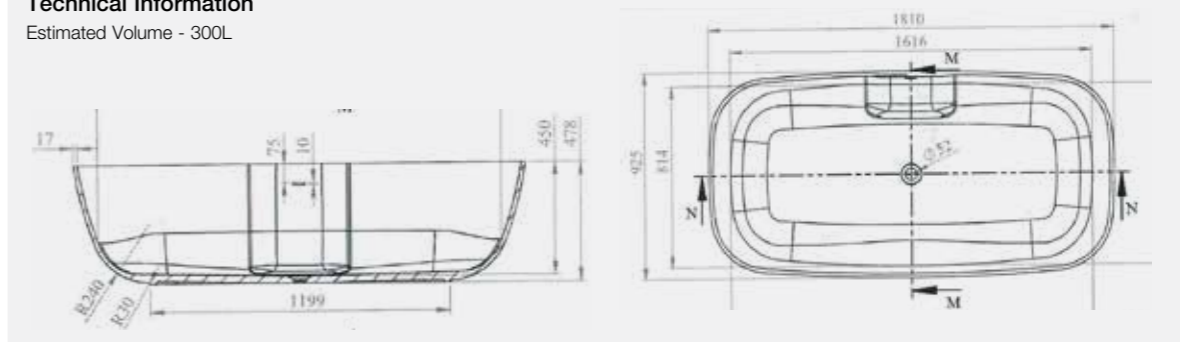

Technical Information

Estimated Volume - 300L