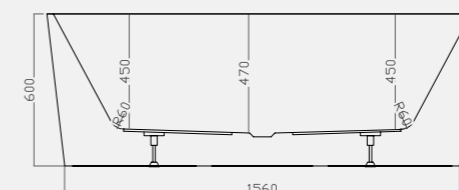

Toledo

Avant-garde in design, the Toledo entertains delicately rounded edges, expertly crafted for a slim finish.

The Toledo's gliding back, designed to rest against the wall, hosts a modern tap ledge.

- Minimal slimline edge design
- Generous internal bathing area
- Discrete integrated overflow
- White clicker waste and slimline trap as standard

Size: 1700 x 800mm / Weight 69kg

Toledo 1700 x 800mm Bath

Code: FSTODE/WH

£1,797.60 Inc. VAT / £1,498.00 Net

Coloured pricing available on request.

Technical Information

Estimated Volume - 290L