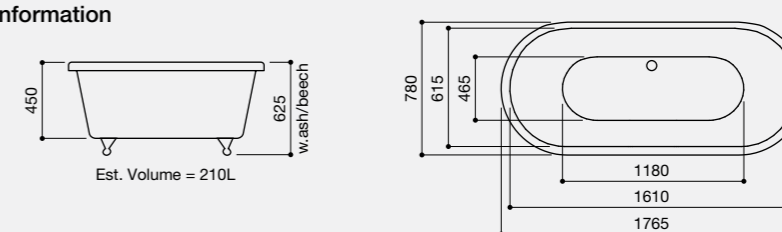

Portobello Inset

Technical Information

Mezza
Right Hand

1700 x 850mm

Mezza

Mezza - Left Hand

Code: MZL/WH

£670.32 Inc. VAT / £558.60 Net