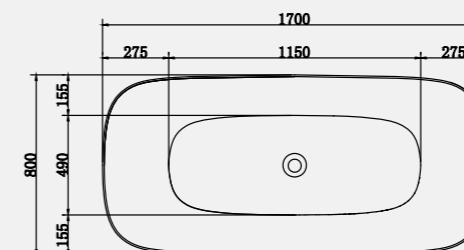

Technical Information

Estimated Volume - 250L