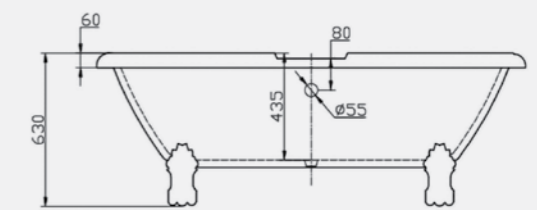

Technical Information

Estimated Volume - 175L

*Pictured with Aqualla Kylee Chrome
Freestanding Bath Shower Mixer - See Page 138.*