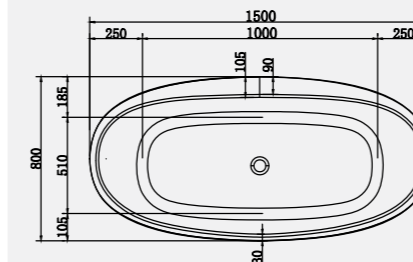

Technical Information

Capri Small
1500 x 800mm Bath
Estimated Volume - 220L