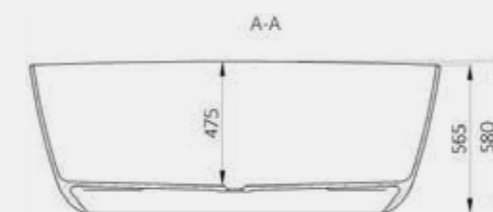

Technical Information

Estimated Volume - 390L