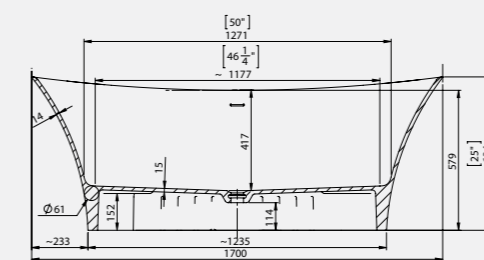

Technical Information

Estimated Volume - 235L