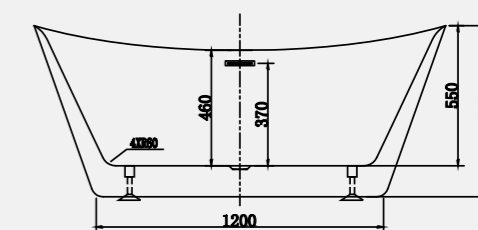

Technical Information

Estimated Volume - 210L