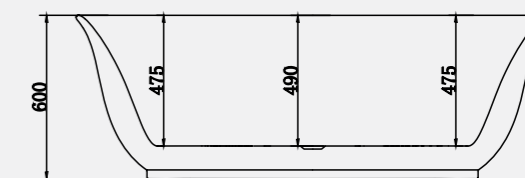

Technical Information

Estimated Volume - 250L