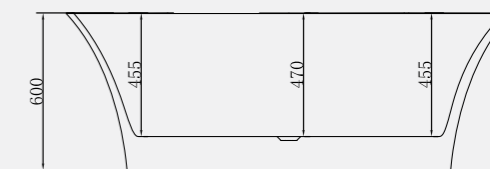

Technical Information

Estimated Volume - 260L