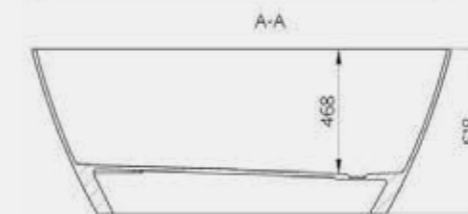

Technical Information

Estimated Volume - 390L