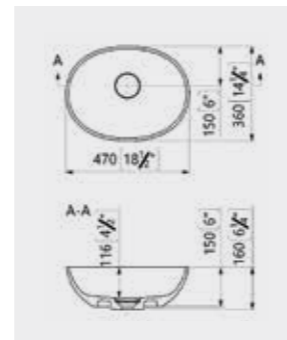

Size: 470 x 360mm
Weight: 8kg

Mila Matt Black Basin

Code: MI4BM/BL

£405.65 Inc. VAT / £338.04 Net

Mila Gloss White Basin

Code: MI4BG/WH

£312.06 Inc. VAT / £260.05 Net

Calabar