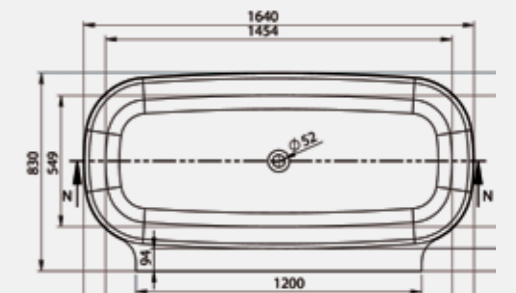

Technical Information

Estimated Volume - 300L