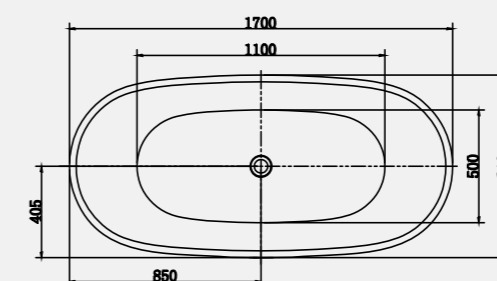

Technical Information

Estimated Volume - 210L