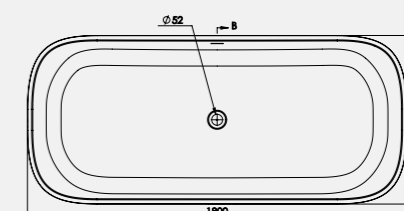

Weight: 118kg

Size: 1800 x 800mm

Weight: 130kg

Olympic 1645mm Bath

Code: FOM/WH

£2,898.63 Inc. VAT / £2,415.53 Net

Olympic 1800mm Bath

Code: FOM2/WH

£4,110.89 Inc. VAT / £3,425.74 Net

Coloured pricing available on request.

Technical Information

Olympic 1645mm
Bath Weight 118kg
With internal overflow
Est. Volume = 180L

Olympic 1800mm
Bath Weight 130kg
With internal overflow
Est. Volume = 220L