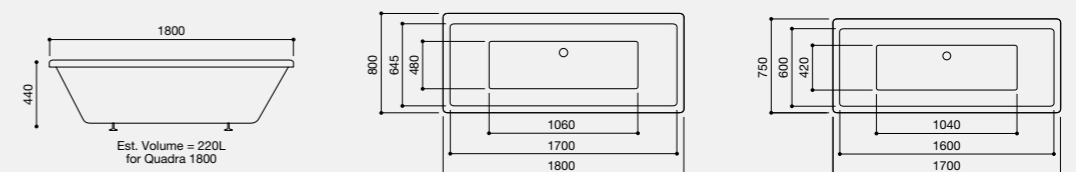

Technical Information