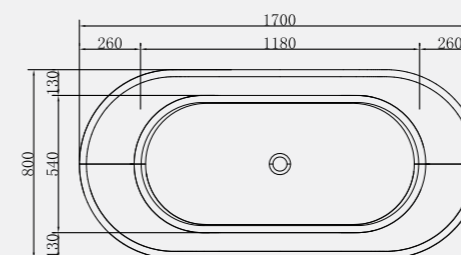

Technical Information

Estimated Volume - 260L