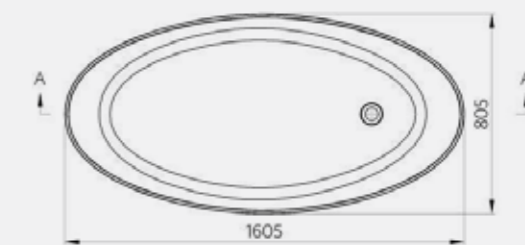

Technical Information

Estimated Volume - 360L