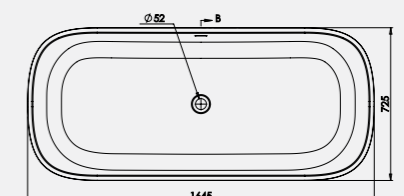

Available in a range of bespoke outer finishes and now with internal overflow.

Our Olympic Wash Basin (see page 57) will blend perfectly and complement the Olympic bath in white or coloured.

Size: 1645 x 725mm

Weight: 118kg

Size: 1800 x 800mm

Weight: 130kg

Olympic 1645mm Bath

Code: FOM/WH

£2,898.63 Inc. VAT / £2,415.53 Net

Olympic 1800mm Bath

Code: FOM2/WH

£4,110.89 Inc. VAT / £3,425.74 Net

Coloured pricing available on request.

Technical Information

Olympic 1645mm
Bath Weight 118kg
With internal overflow
Est. Volume = 180L

Olympic 1800mm
Bath Weight 130kg
With internal overflow
Est. Volume = 220L