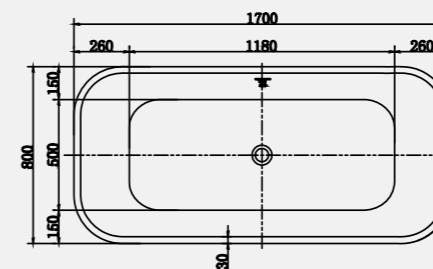

Technical Information

Estimated Volume - 320L