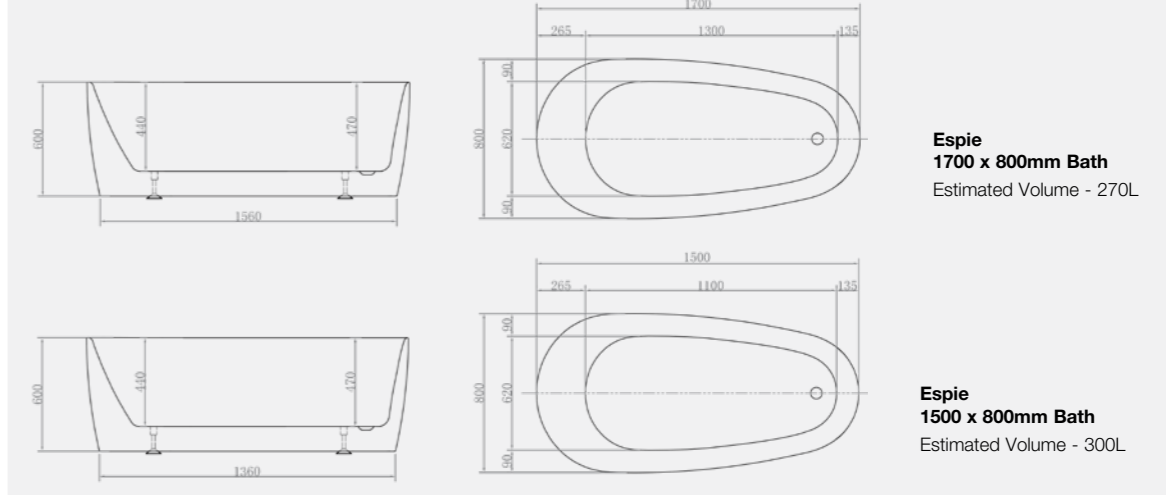

Technical Information