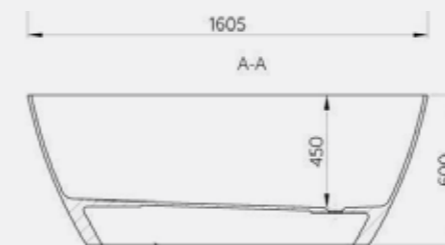

Technical Information

Estimated Volume - 360L