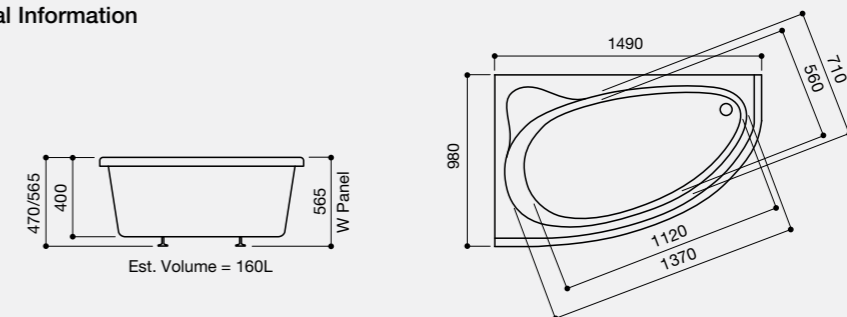

See Page 134 for Bath Hand Options

Right Hand

Left Hand

Technical Information

Double-Ended Baths

| | |
|------------|-----|
| Quadra | 121 |
| Solar Pure | 122 |
| Solar | 123 |

1700 x 750mm
1800 x 800mm

Quadra