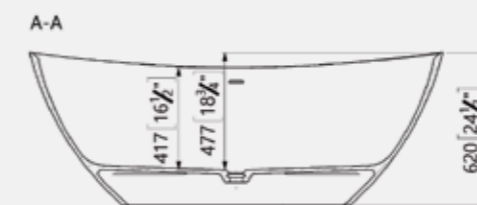

Technical Information

Estimated Volume - 260L