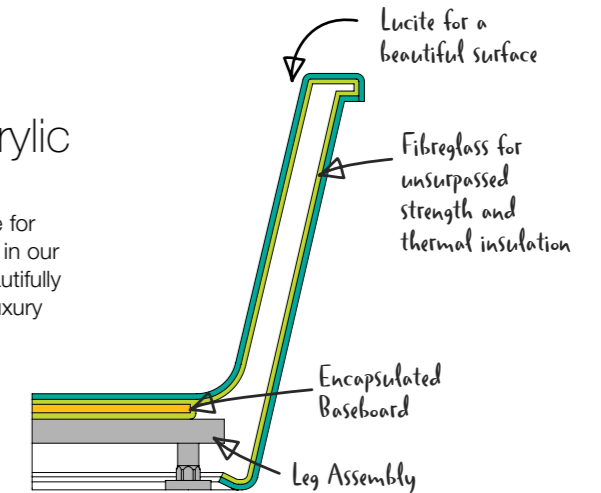

Beautiful AdVance freestanding baths are uniquely handmade for maximum appeal. Both the inside and outside of these baths in our Premium Collection are formed from superior Lucite for a beautifully smooth finish with excellent colour consistency, and in our Luxury Collection finished in a Pure Acrylic.