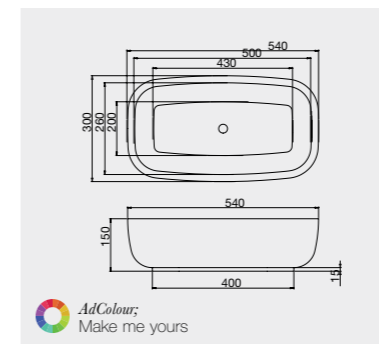

Code: GEBG/WH

£394.94 Inc. VAT / £329.12 Net

Olympia/ Olympic

Size: 540 x 300mm
Weight: 10kg

Code: OLB/WH

£379.58 Inc. VAT / £316.32 Net

Coloured pricing available on request.

Mila