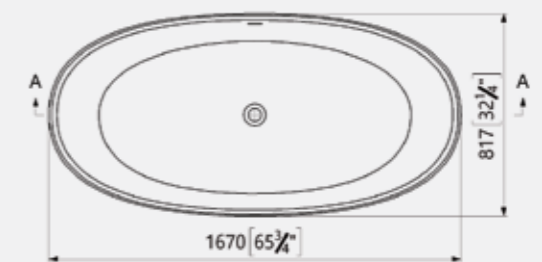

Technical Information

Estimated Volume - 260L