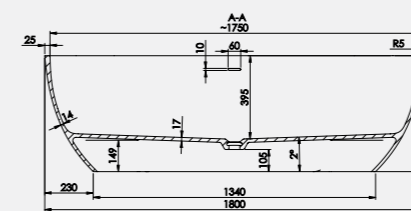

£4,110.89 Inc. VAT / £3,425.74 Net

Coloured pricing available on request.

Technical Information

Olympic 1645mm
Bath Weight 118kg
With internal overflow
Est. Volume = 180L

Olympic 1800mm
Bath Weight 130kg
With internal overflow
Est. Volume = 220L