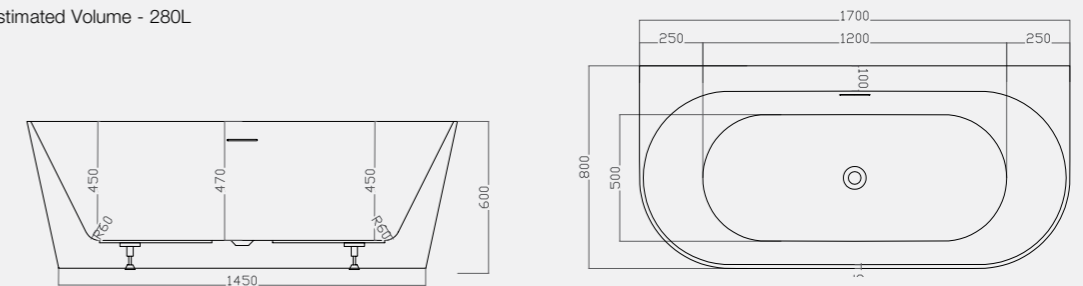

Size: 1700 x 800mm / Weight 72kg

Malmo 1700 x 800mm Bath

Code: FSMAD/WH

£1,816.86 Inc. VAT / £1,514.05 Net

Coloured pricing available on request.

Comes with White Waste as standard

Technical Information

Estimated Volume - 280L