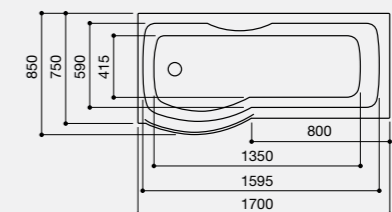

1700 x 850mm

Mezza

Mezza - Left Hand

Code: MZL/WH

£670.32 Inc. VAT / £558.60 Net

Mezza - Right Hand

Code: MZR/WH

£670.32 Inc. VAT / £558.60 Net

Mezza Screen Universal Handed

Code: SCM/CFI

£556.30 Inc. VAT / £463.59 Net

Optional Extras

(See Page 134 for Ancillary Pricing)

Adamsez Excel	EXC
Mezza Mono L Panel	PL9
Mezza Mono Front Panel	PF6
8 Jet Whirlpool System	WP8
12 Jet Whirlpool System	WP12
Mezza Combi = Bath, Mono L Panel & Screen, or Luxury Front Panel	
Left Hand	MZL/PK
Right Hand	MZR/PK

See Page 134 for Bath Hand Options

Technical Information