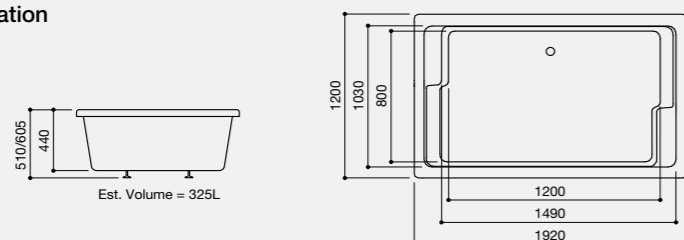

Technical Information