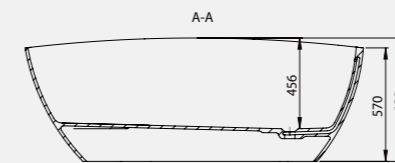

Technical Information

Kensington L
Bath Weight 98kg
With built-in overflow
Est. Volume = 300L