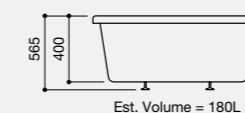

Technical Information