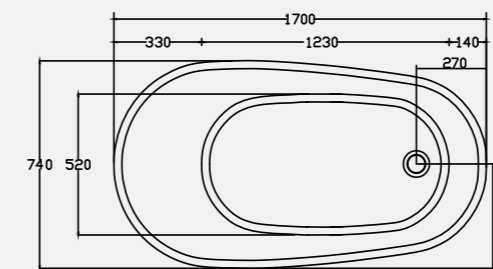

Technical Information

Estimated Volume - 250L