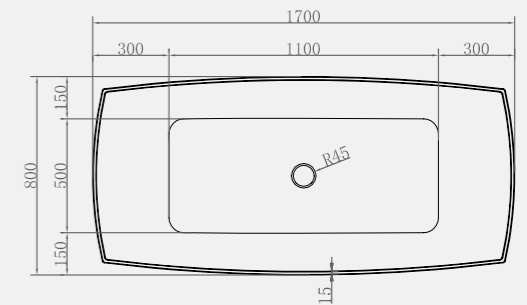

Technical Information

Estimated Volume - 310L