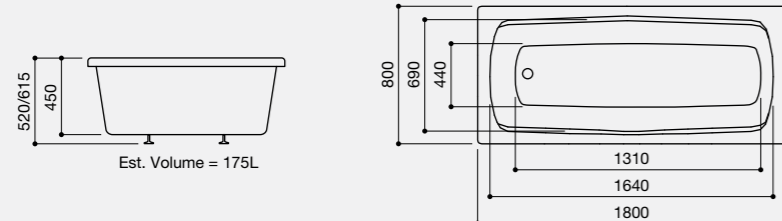

Technical Information