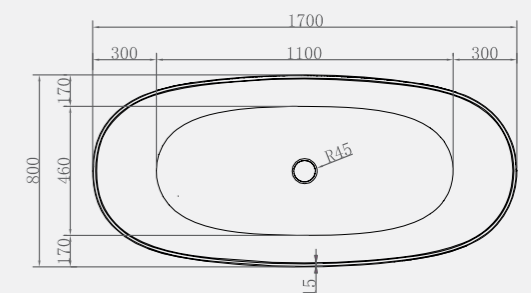

Technical Information

Estimated Volume - 240L