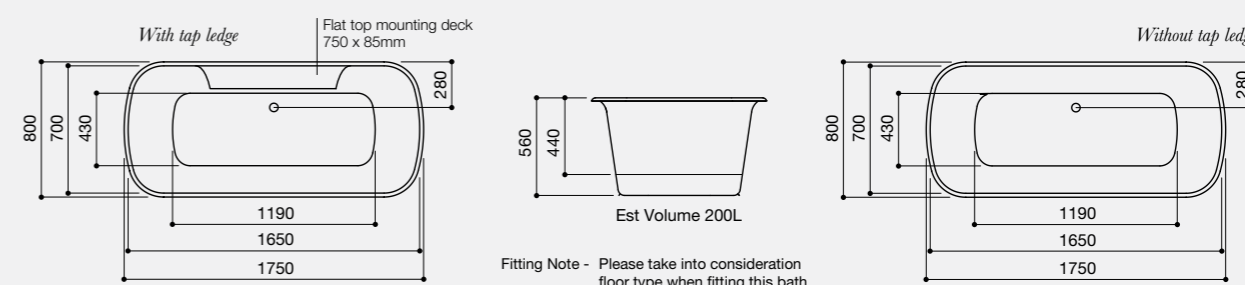

Standard Waste

Code: BCWEC

£54.03 Inc. VAT / £44.03 Net

With tap ledge

Without tap ledge

Technical Information

Freestanding Baths

AdVance - Acrylic / Luxury Collection