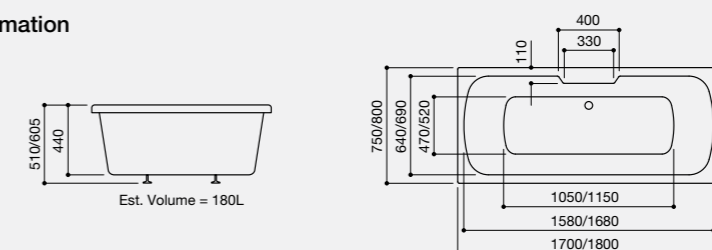

Technical Information

Inset Baths

| | |
|------------|-----|
| Grenada | 126 |
| Portobello | 127 |
| Mezza | 129 |

Grenada

1920 x 1200mm

The beauty and practicality of the Grenada bath makes it perfect for serious bathers. The geometric design allows for a spacious soak for one or two people and the option of a whirlpool system gives this bath a real sense of luxury.