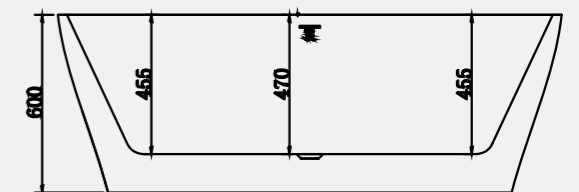

Technical Information

Estimated Volume - 320L