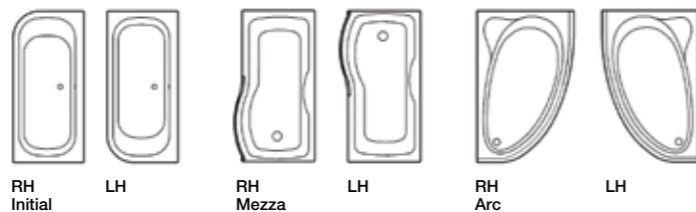

Ancillaries