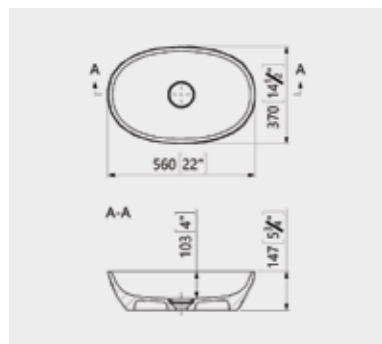

Code: GEBG/WH

£394.94 Inc. VAT / £329.12 Net

Olympia/ Olympic

Size: 540 x 300mm
Weight: 10kg

Code: OLB/WH

£379.58 Inc. VAT / £316.32 Net

Coloured pricing available on request.

Mila