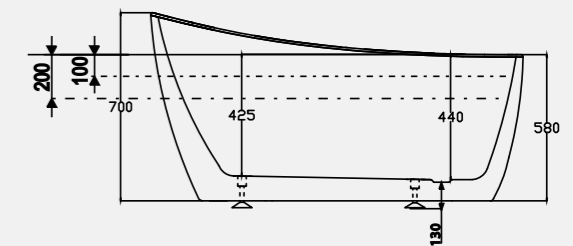

Technical Information

Estimated Volume - 250L