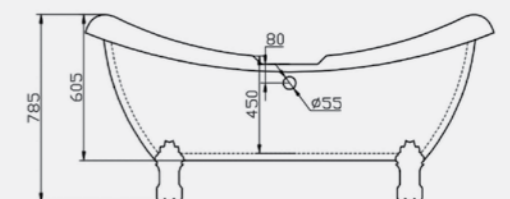

Regent

The elegantly formed Regent bath brings its traditional design to contemporary bathrooms.

Complete with chrome ball and claw feet, this double ended, symmetrical design is the perfect addition for a spacious, comfortable bathing experience.