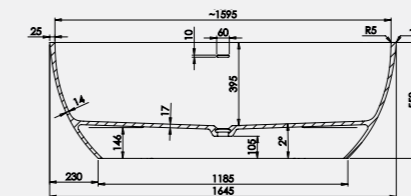

Technical Information

Olympic 1645mm
Bath Weight 118kg
With internal overflow
Est. Volume = 180L