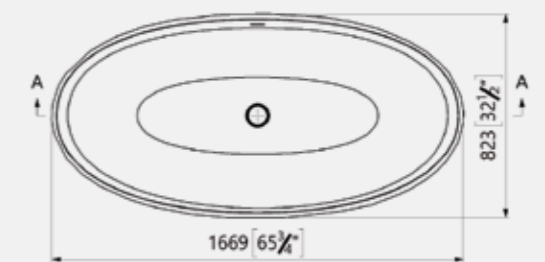

Technical Information

Estimated Volume - 309L