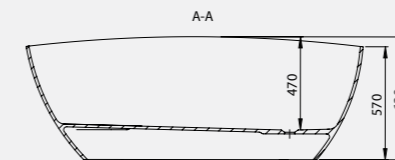

Kensington M
Bath Weight 98kg
With no overflow
Est. Volume = 330L