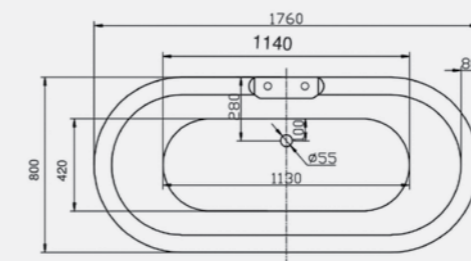

Technical Information

Estimated Volume - 175L

*Pictured with Aqualla Kylee Chrome
Freestanding Bath Shower Mixer - See Page 138.*