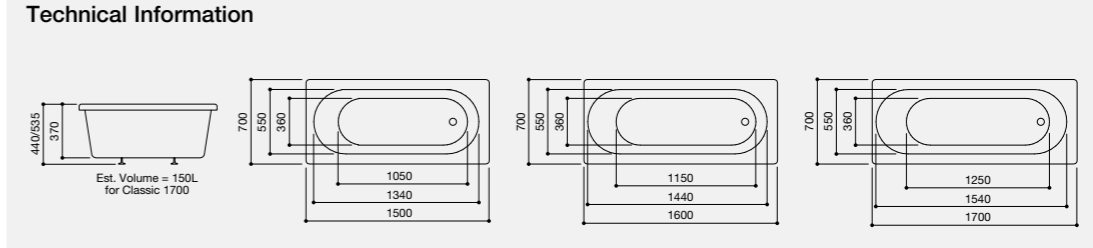

Technical Information