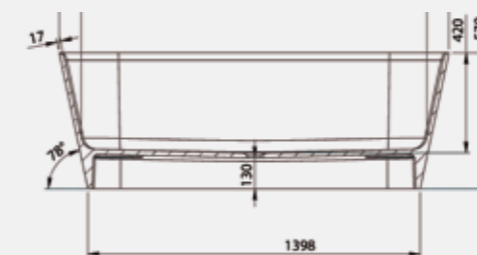

Technical Information

Estimated Volume - 300L