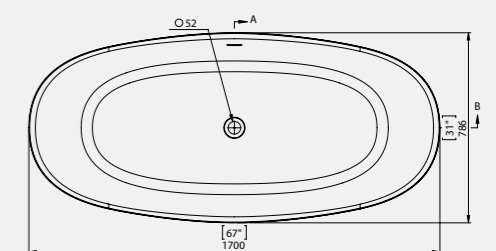

Technical Information

Estimated Volume - 235L