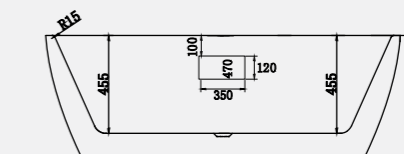

Capri Large
1700 x 800mm Bath
Estimated Volume - 265L