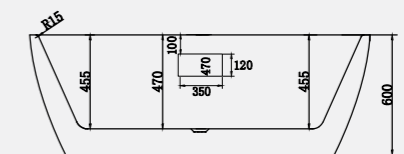

Technical Information

Capri Small
1500 x 800mm Bath
Estimated Volume - 220L