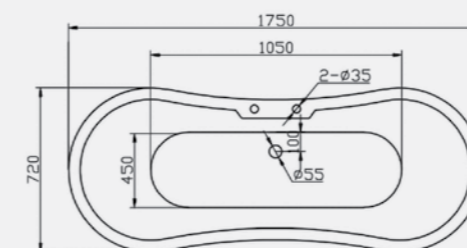

Regent

The elegantly formed Regent bath brings its traditional design to contemporary bathrooms.

Complete with chrome ball and claw feet, this double ended, symmetrical design is the perfect addition for a spacious, comfortable bathing experience.