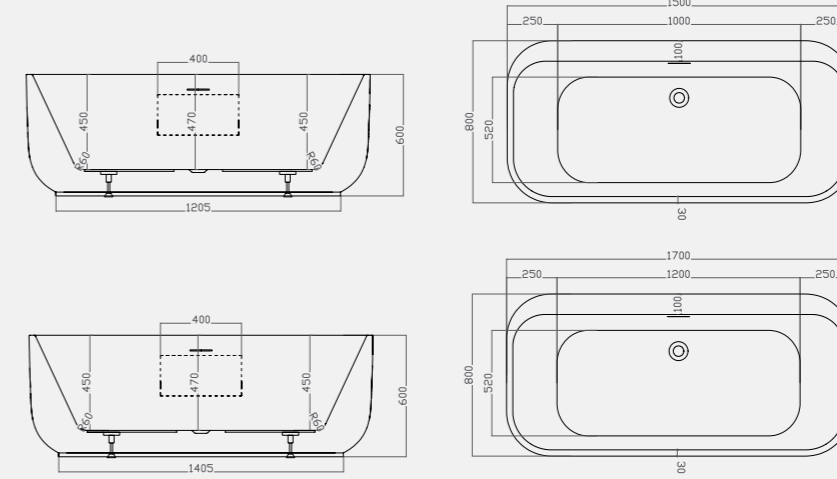

Technical Information

Copelyn 1700 x 800mm Bath
Estimated Volume - 300L

Copelyn 1500 x 800mm Bath
Estimated Volume - 260L