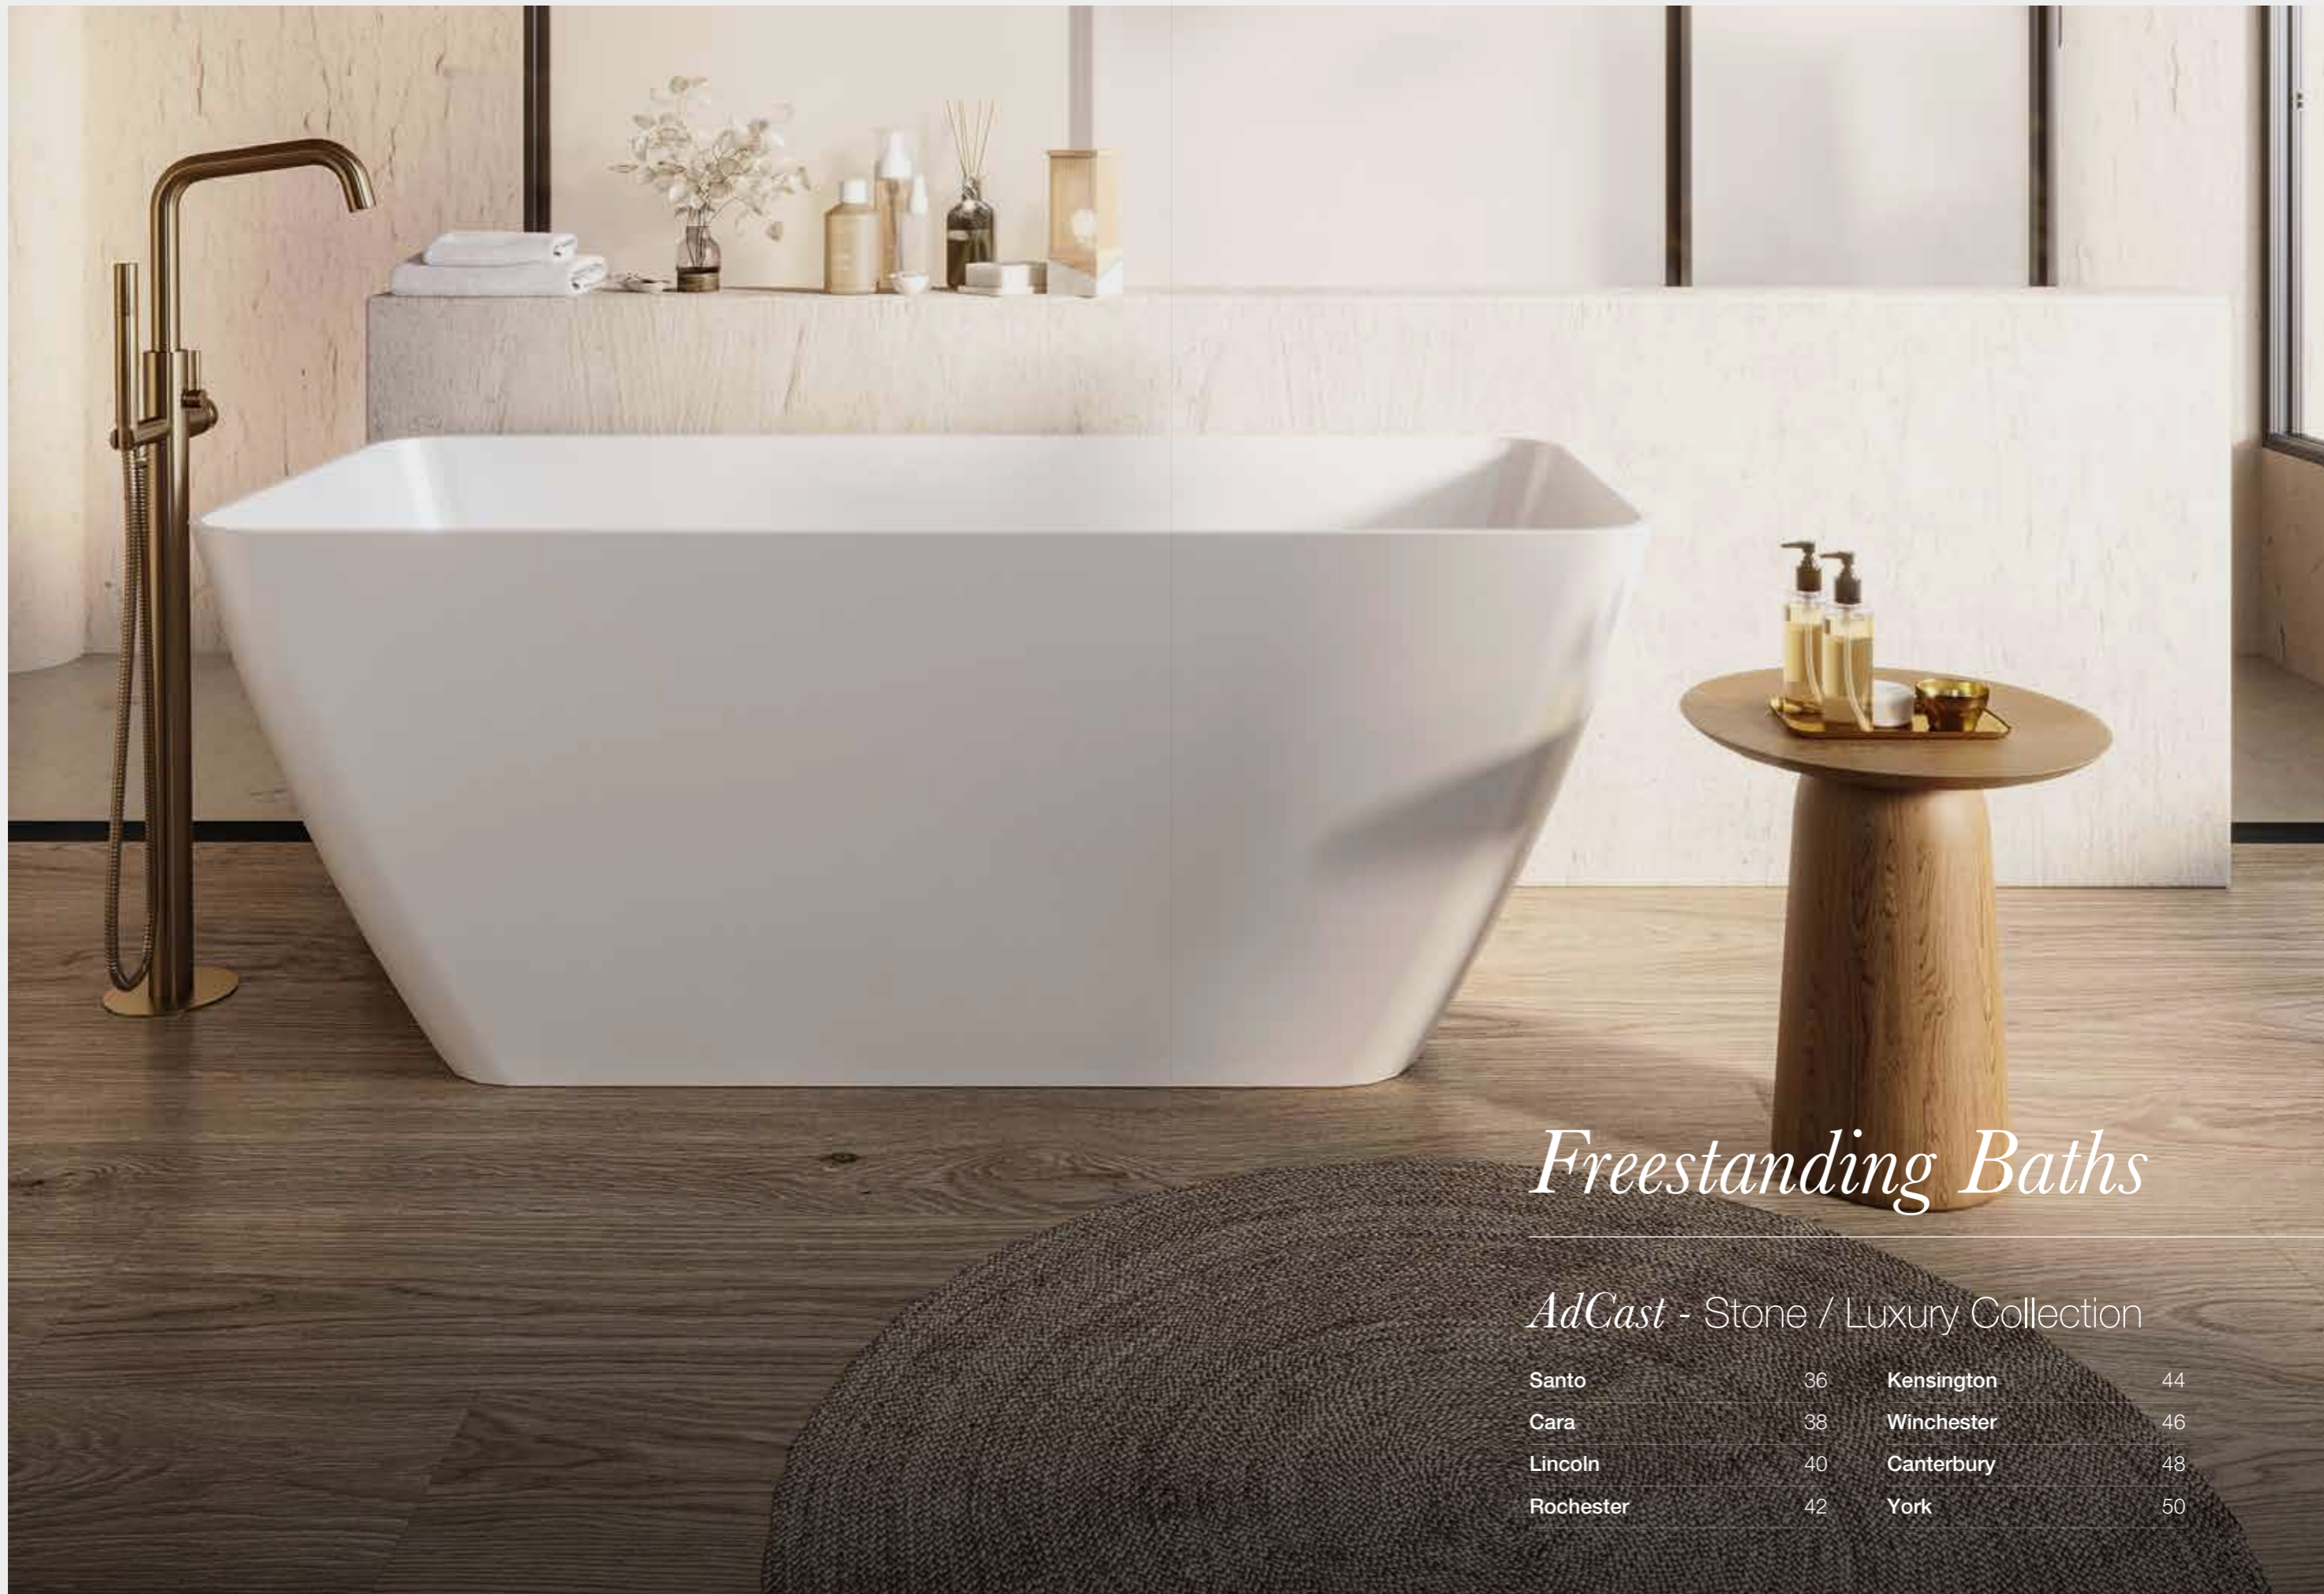

Freestanding Baths

AdCast - Stone / Luxury Collection

Santo	36	Kensington	44
Cara	38	Winchester	46
Lincoln	40	Canterbury	48
Rochester	42	York	50