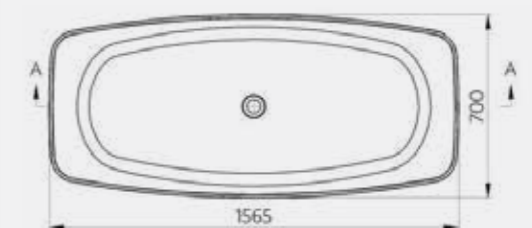

Technical Information

Estimated Volume - 390L