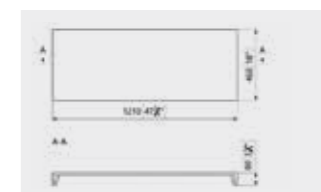

AdCast
1210 x 460mm
Countertop

Colour: Gloss White
Weight: 20kg
Code: CT1210/WH
£407.09 Inc. VAT / £339.24 Net

**Bracket Set
for Countertop**
Code: BSCT
£74.05 Inc. VAT / £61.71 Net