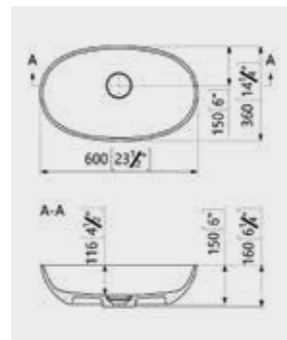

Size: 470 x 360mm
Weight: 8kg

Mila Matt Black Basin

Code: MI4BM/BL

£405.65 Inc. VAT / £338.04 Net

Mila Gloss White Basin

Code: MI4BG/WH

£312.06 Inc. VAT / £260.05 Net

Calabar