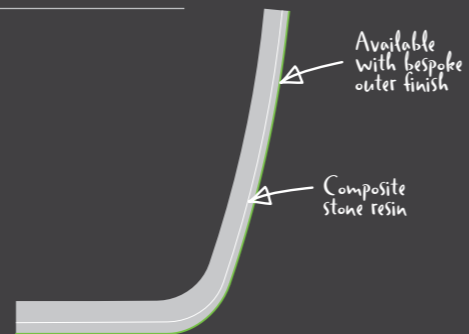

Freestanding Baths

As Britain's oldest and most respected bathroom company, we have been involved in the wonderful art of combining form and function and of merging the finest materials with time tested expertise for longer than any other bath manufacturer - To create a range of beautifully proportioned freestanding baths that are unsurpassed for quality, design, innovation and comfort.

AdCast by Adamsez - Stone

Our flagship Olympia and Olympic baths are made from AdCast. These composite stone baths are cast from the finest of materials to ensure a supreme finish that will last a lifetime. Handmade by our skilled artisans, these baths are available with bespoke outer finishes.