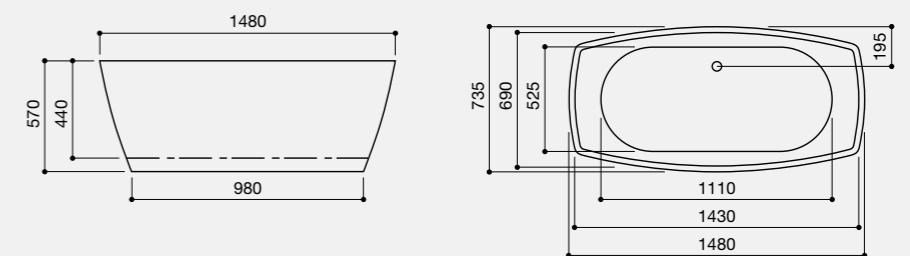

To suit bath with no overflow

Code: W03

£86.96 Inc. VAT / £72.47 Net

Cara AdCast Bath works well with the Cara Stone Wash Basin - See Page 58.

Technical Information

Estimated Volume - 220L

Pictured with Aqualla Kylee Brushed Brass Freestanding Bath Shower Mixer - See Page 138.