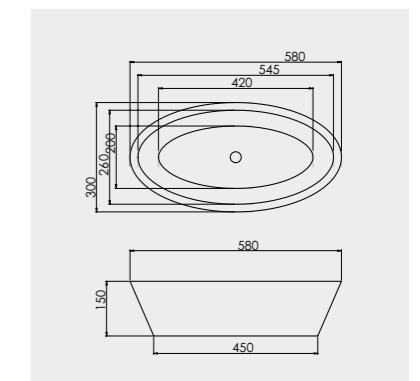

Size: 580 x 300mm
Weight: 9kg

Code: CAB/WH

£358.88 Inc. VAT / £299.07 Net

Coloured pricing available on request.

Cara

Size: 540 x 300mm
 Weight: 9kg
 Code: CRB/WH
£345.08 Inc. VAT / £287.56 Net
 Coloured pricing available on request.