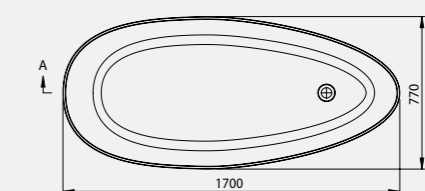

Kensington M
Bath Weight 98kg
With no overflow
Est. Volume = 330L