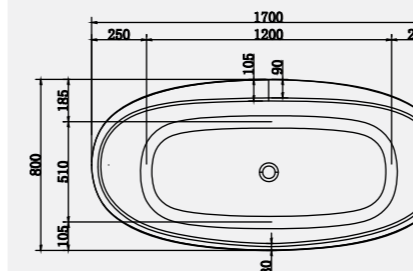

Capri Large
1700 x 800mm Bath
Estimated Volume - 265L