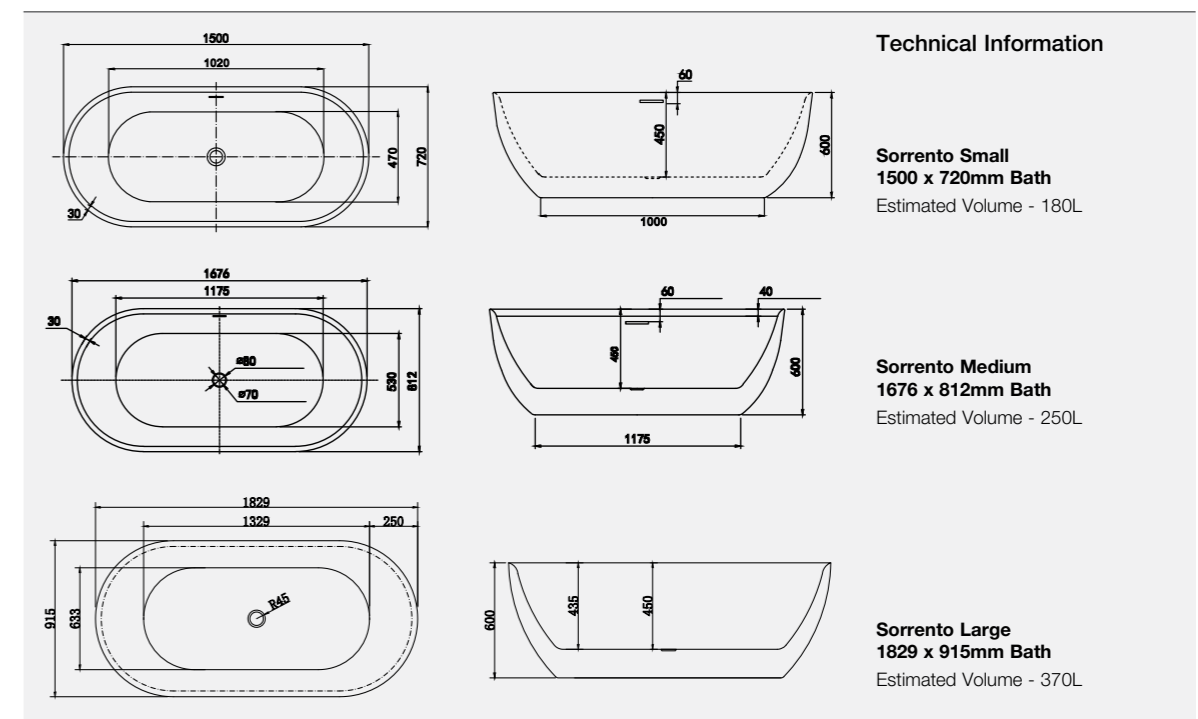

Coloured pricing available on request.

Size: 1500 x 720mm / Weight 40kg
Size: 1676 x 812mm / Weight 47kg
Size: 1829 x 915mm / Weight 55kg

Waste & Overflow Cover supplied in various alternative finishes and factory fitted to match Aqualla Brassware - See Page 138 for details.