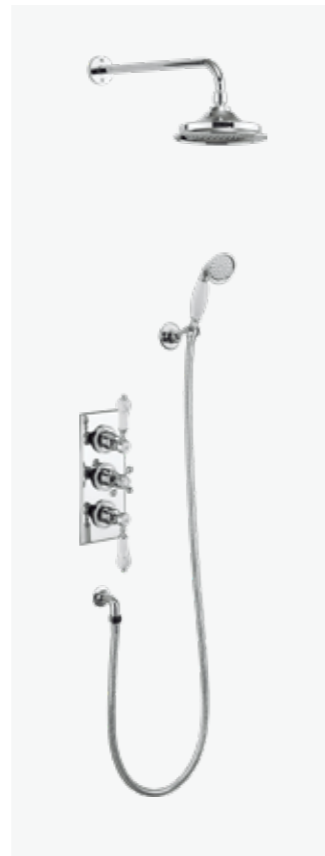

Thermostatic dual function brass valve with two independent on/off controls and central temperature control

Traditional brass faceplate and Claremont handle with ceramic lever

Wall outlet & 1500mm shower hose

Adjustable wall bracket and handset with ceramic handle

390mm adjustable shower arm

6", 9" or 12" AirBurst shower head

White Ceramic

TF3S+V16 **£984**
TF3S+V17 **£1,074**
TF3S+V60 **£1,128**

ADDITIONAL CHOICES

Shower valve handle options - Anglesey single valve handle
Chrome: V2 £35

Shower valve handle options - Birkenhead single valve handle
Chrome: V3 £35

Shower Head Height

The standard riser pipe (V21) has a length of 856mm.

To increase the height of your shower head use the extended riser (V22) which has a length of 1814mm increasing the height by 958mm.

To order the extended riser simply add .EXT to the product code. For example BSF1S changes to BSF1S.EXT