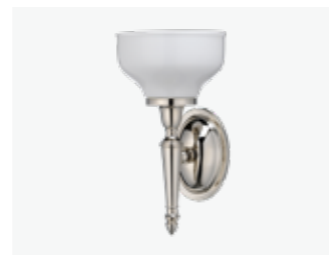

Arcade Oval Light with Polished Nickel Base and Cup Frosted Glass Shade
Code: EL/AL11   £275