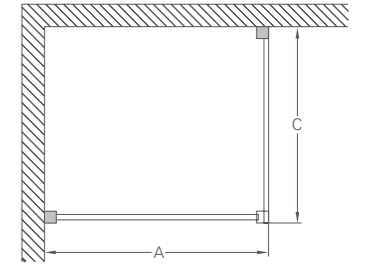

HINGED DOORS & SIDE PANELS

- 1950mm High
- Adjustable up to 20mm from each wall
- Constructed from aluminium
- Can be installed with or without chrome ball header
- Safety glass is 8mm thick
- 3M™ easy clean coating

High Flow Vortex Shower Waste

Chrome: Z1205 **£19**

900 x 900 Hinged Doors & Side Panel - Shown with Severn Shower

Enclosures

Size	Adjustment min-max	Codes	Price
800 x 800	770 - 790	C20 + C13	£1,174
800 x 900	770 - 790 / 870 - 890	C20 + C14	£1,194
900 x 800	770 - 790 / 870 - 890	C21 + C13	£1,248
900 x 900	870 - 900	C21 + C14	£1,268

Recommended Trays

Range	Page
35mm Shower Trays	152