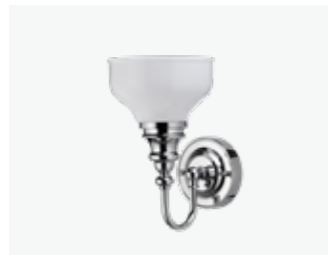

Round Light with Chrome Base and White Fine Pleated Shade  
Code: EL/BL12    £275

Round Light with Chrome Base and Silver Chiffon Shade  
Code: EL/BL15    £275

Ornate Light with Chrome Base and Cup Frosted Glass Shade  
Code: EL/BL21    £275