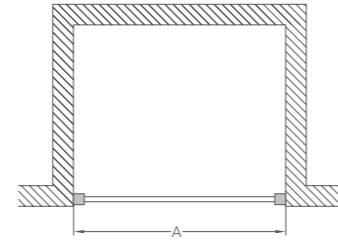

HINGED DOORS

- 1950mm High
- Adjustable up to 20mm from each wall
- Constructed from aluminium
- Can be installed with or without chrome ball header
- Safety glass is 8mm thick
- 3M™ easy clean coating

High Flow Vortex Shower Waste

Chrome: Z1205 **£19**

900 x 900 Hinged Doors - Shown with Trent Shower

Enclosures

Width	Adjustment min-max	Code	Price
800	760 - 800	C20	£705
900	860 - 900	C21	£779

Recommended Trays

Range	Page
35mm Shower Trays	152