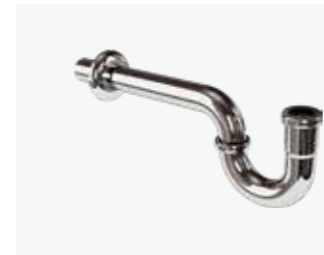

Click clack bath waste (slotted) with chrome cover  
**Code:** CW1 £65

Click clack bath waste (unslotted) with chrome cover  
**Code:** CW2 £65

Bidet trap  
**Code:** W27 £49

Angled connector for telephone handset  
**Chrome:** V62 £35