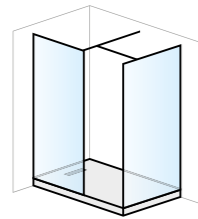

Corner with T Bracing Bar

- 2 x Glass Panels (up to 1000mm max.)
- 2 x Wall Profiles
- 1 x T Bracing Bar