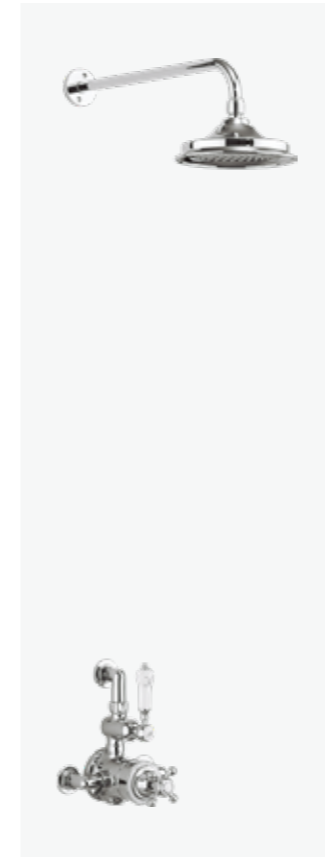

AVON

Exposed Thermostatic Showers

Thermostatic single function brass valve with independent temperature control

Traditional brass body and Claremont handle with ceramic lever

390mm adjustable shower arm

6", 9" or 12" AirBurst shower head

White Ceramic

AF1S+V16 **£794**
AF1S+V17 **£884**
AF1S+V60 **£938**