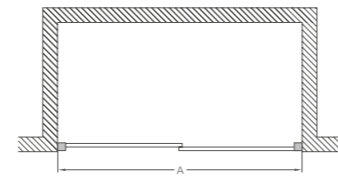

Sliding door