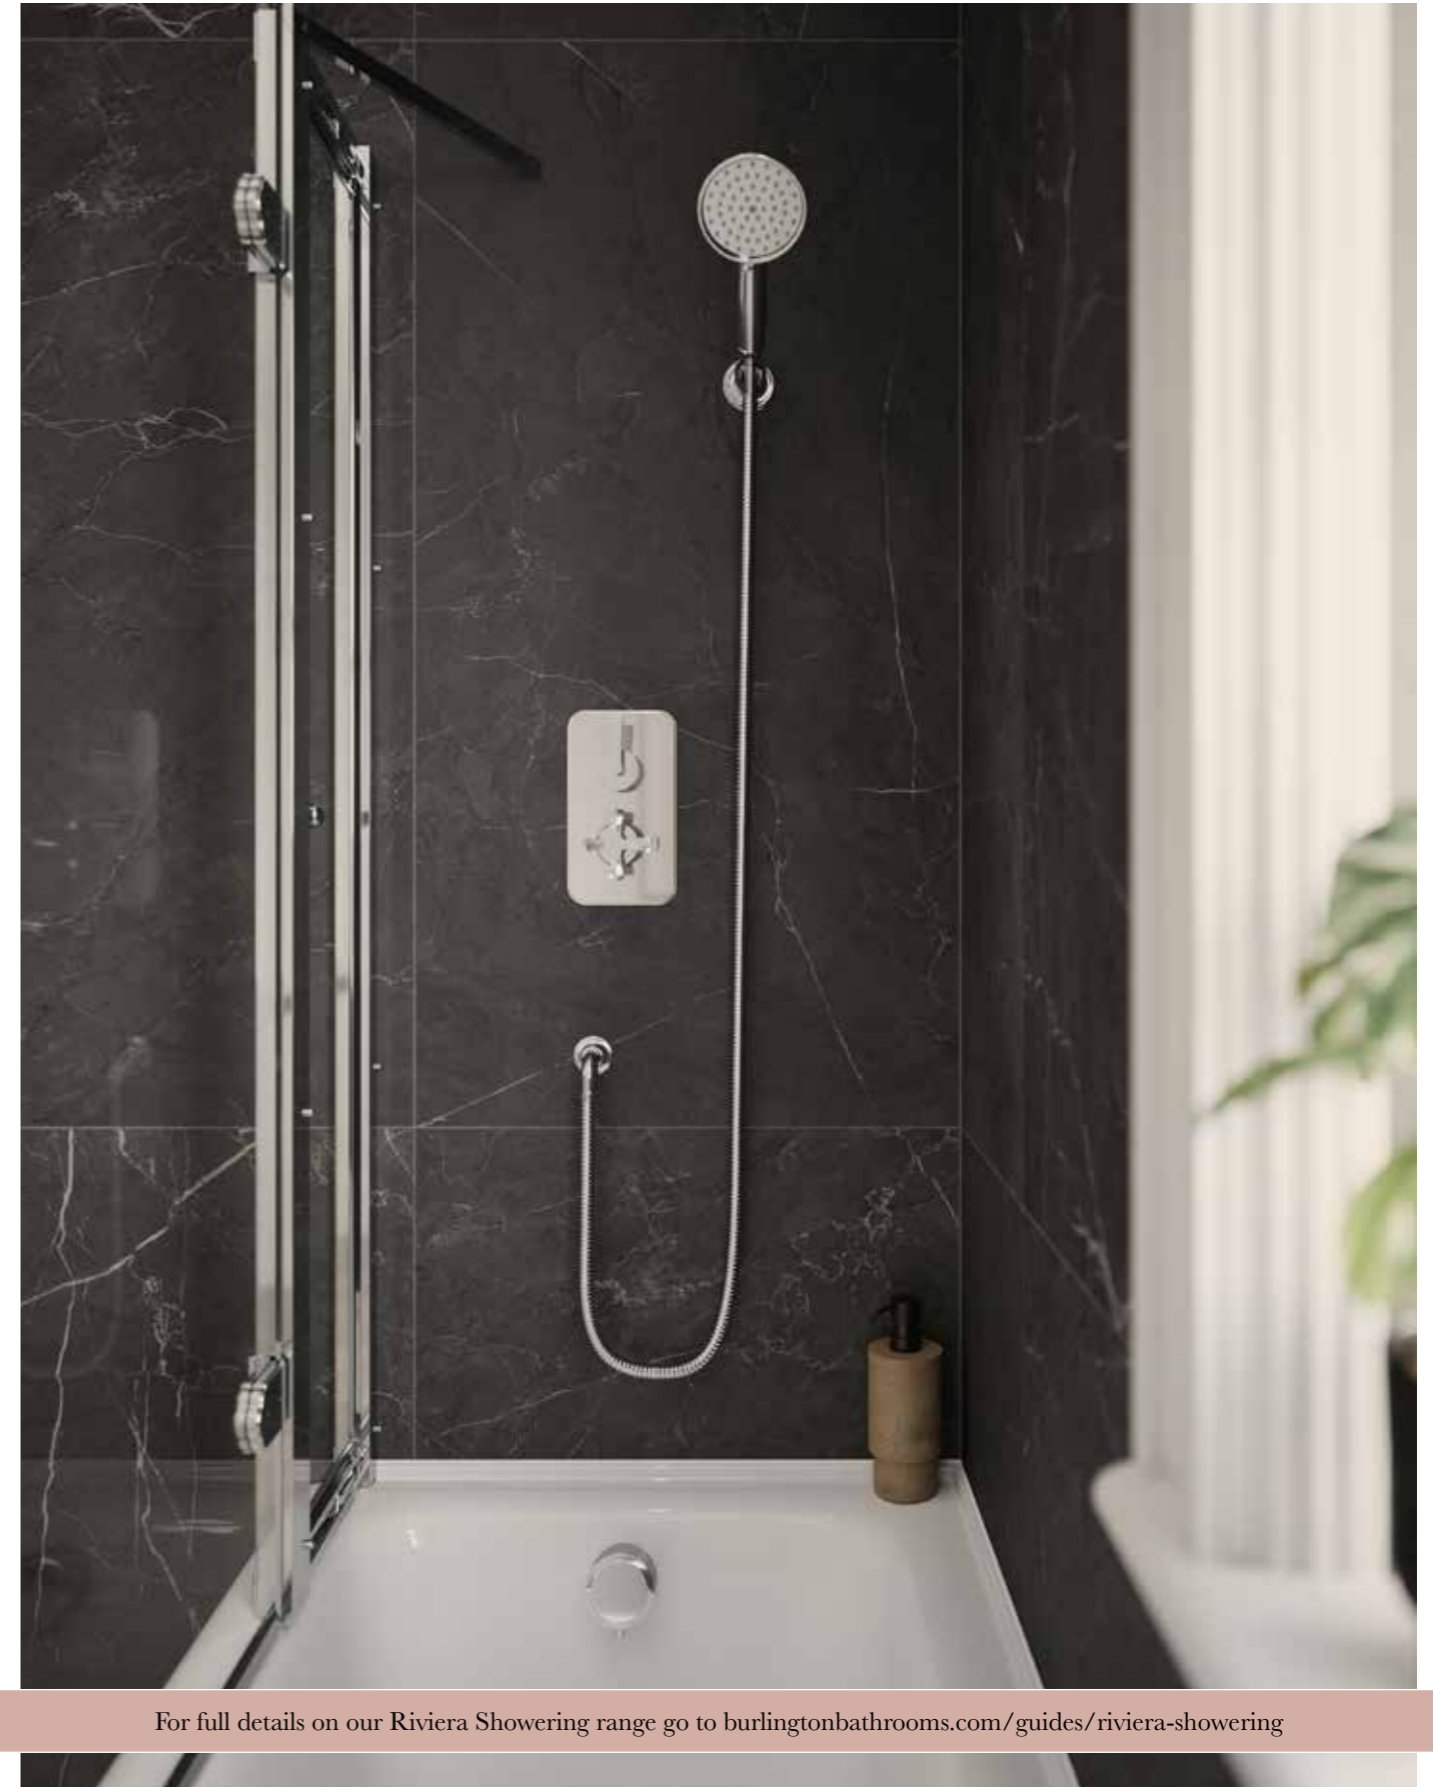

For full details on our Riviera Showering range go to burlingtonbathrooms.com/guides/riviera-showering