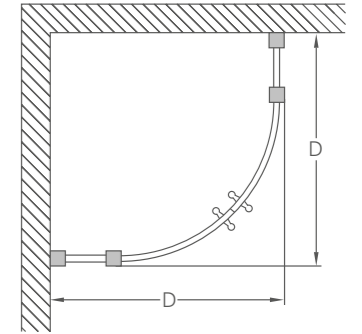

# QUADRANTS

- 1950mm High
- Adjustable up to 20mm from each wall
- Constructed from aluminium
- Can be installed with or without chrome ball header
- Safety glass is 8mm thick
- 3M™ easy clean coating

High Flow Vortex Shower Waste