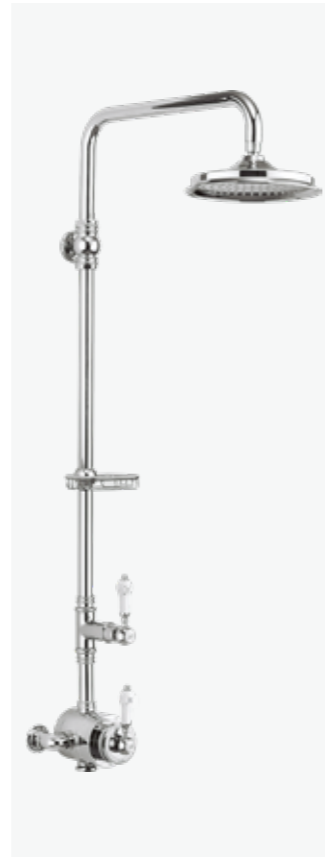

White Ceramic

BF1S+V16 **£1,260**
BF1S+V17 **£1,350**
BF1S+V60 **£1,404**

Thermostatic single function brass valve with independent temperature control
Traditional brass body and Claremont handle with ceramic lever
28 diameter vertical shower riser
450mm adjustable fixed shower arm
Soap basket
6", 9" or 12" AirBurst shower head

White Ceramic

BF2S+V16 **£1,480**
BF2S+V17 **£1,570**
BF2S+V60 **£1,624**