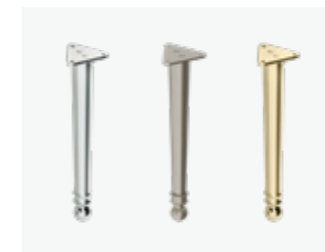

Additional Legs

As well as having legs in the matching furniture colour we also offer 3 additional finishes with a slightly different design which are sold in pairs. If you would like these legs instead please use the codes below:

Chrome: CHLEGCHR	£75
Gold: CHLEGGOLD	£85
Br. Nickel: CHLEGBNKL	£85