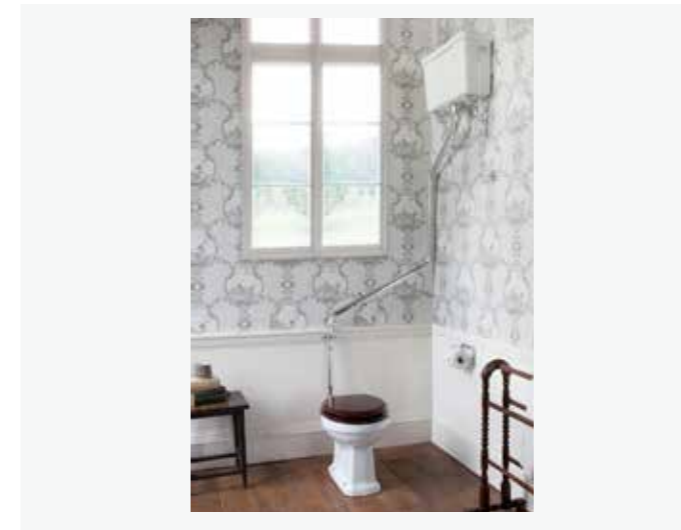

High Level WC with Angled Flush Pipe

520 Cistern with Dual Flush
W: 905 D: 700 H: 2725
Codes: P2 + C5 + T34 CHR
£1,009

Angled flush pipes can be ordered as an extra on all high level WCs