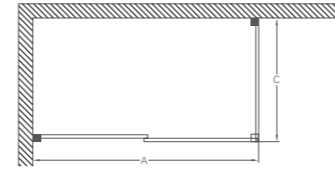

SLIDING DOORS WITH SIDE PANELS

- 1950mm High
- Adjustable up to 20mm from each wall
- Constructed from aluminium
- Can be installed with or without chrome ball header
- Safety glass is 8mm thick
- 3M™ easy clean coating

High Flow Vortex Shower Waste

Chrome: Z1205   £19

1200 x 900 Sliding Doors with Inline & Side Panels - Shown with Avon Shower

Enclosures

Size	Adjustment min-max	Codes	Price
1200 x 800	770 - 790 / 1070 - 1090	C7S + C13	£1,428
1200 x 900	870 - 890 / 1070 - 1090	C7S + C14	£1,448

Recommended Trays

Range	Page
35mm Shower Trays	152