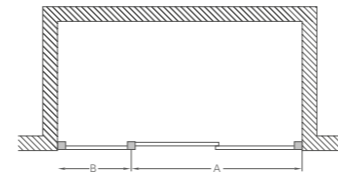

Sliding door with in line panel