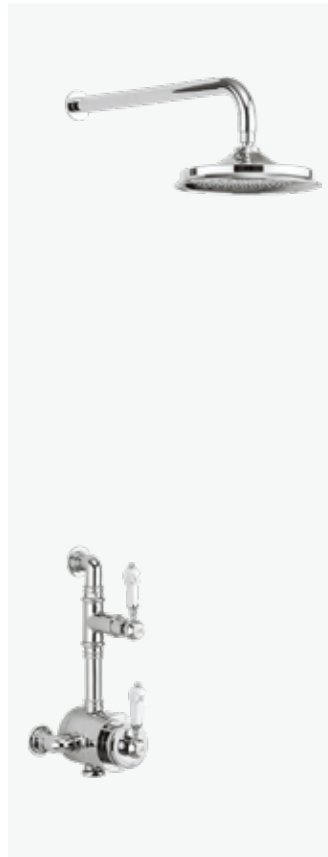

STOUR

Exposed Thermostatic Showers