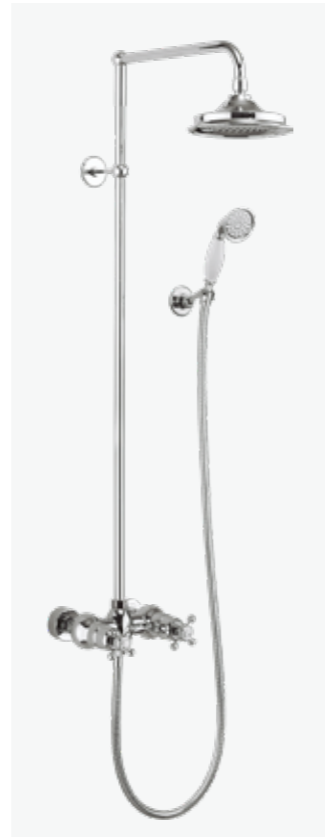

Thermostatic two outlet twin control valve with independent flow diverter and temperature control

Traditional brass body and Claremont handle with ceramic indices

Adjustable wall bracket, 1500mm shower hose and handset with ceramic handle

18 diameter vertical shower riser

390mm adjustable shower arm

6", 9" or 12" AirBurst shower head

White Ceramic

BEF2S+V16	£985
BEF2S+V17	£1,075
BEF2S+V60	£1,129