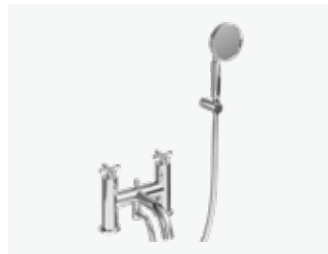

## BATH BRASSWARE

Deck-mounted panel valves  
**Chrome:** RIV34 CHR **£425**  
**Gold:** RIV34 GOLD **£559**

Three tap hole bath mixer  
**Chrome:** RIV32 CHR **£559**  
**Gold:** RIV32 GOLD **£719**

Four tap hole bath mixer  
**Chrome:** RIV33 CHR **£775**  
**Gold:** RIV33 GOLD **£999**