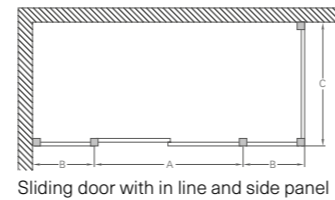

SLIDING DOORS WITH SIDE PANELS

- 1950mm High
- Adjustable up to 20mm from each wall
- Constructed from aluminium
- Can be installed with or without chrome ball header
- Safety glass is 8mm thick
- 3M™ easy clean coating

High Flow Vortex Shower Waste

Chrome: Z1205   £19

1200 x 900 Sliding Doors with Inline & Side Panels - Shown with Avon Shower

Enclosures

Size	Adjustment min-max	Codes	Price
1200 x 800	770 - 790 / 1070 - 1090	C7S + C13	£1,428
1200 x 900	870 - 890 / 1070 - 1090	C7S + C14	£1,448

Recommended Trays

Range	Page
35mm Shower Trays	152