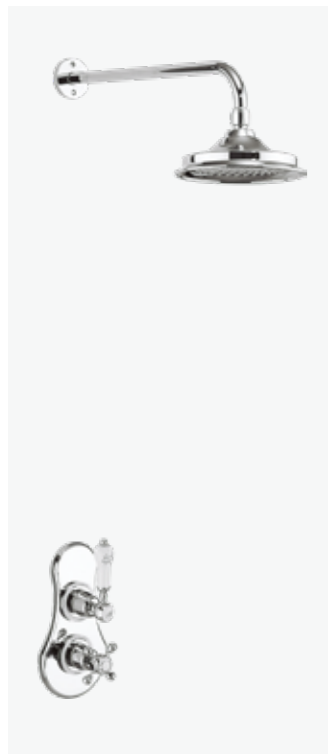

SEVERN

Concealed Thermostatic Showers

Thermostatic single function brass valve with independent temperature control

Traditional brass faceplate and Claremont handle with ceramic lever

390mm adjustable shower arm

6", 9" or 12" AirBurst shower head

White Ceramic

VF1S+V16	£614
VF1S+V17	£704
VF1S+V60	£758

ADDITIONAL CHOICES

Chrome: V2   **£35**

Chrome: V3   **£35**

Shower Head Height

The standard riser pipe (V21) has a length of 856mm. To increase the height of your shower head use the extended riser (V22) which has a length of 1814mm increasing the height by 958mm.

To order the extended riser simply add .EXT to the product code. For example BSF1S changes to BSF1S.EXT