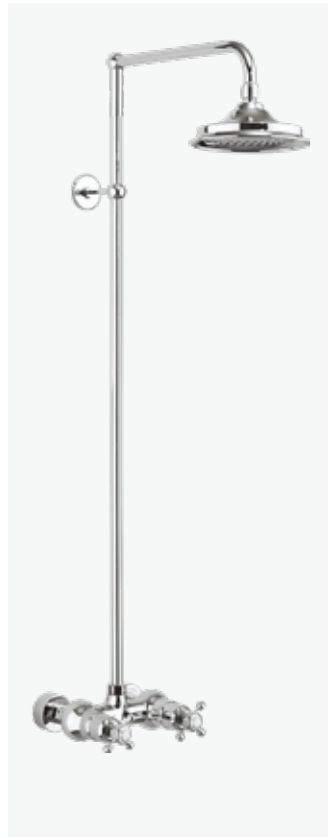

EDEN

Exposed Thermostatic Showers

Thermostatic single outlet twin control valve with independent on / off flow and temperature control

Traditional brass body and Claremont handle with ceramic indices

18 diameter vertical brass shower riser

355mm adjustable swivel shower arm

6", 9" or 12" AirBurst shower head

White Ceramic

BEF1S+V16	£749
BEF1S+V17	£839
BEF1S+V60	£893