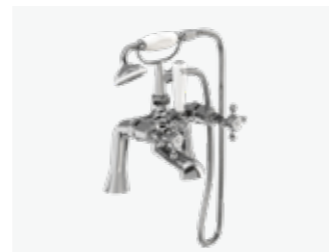

Stafford bath shower mixer deck-mounted
Chrome: STA14-QT **£425**