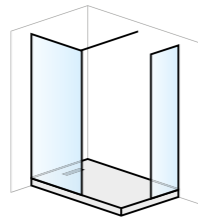

Corner

- 1 x Glass Panel
- 1 x Glass Panel (up to 500mm max.)
- 2 x Wall Profiles
- 1 x Bracing Bar (Wall or Ceiling)