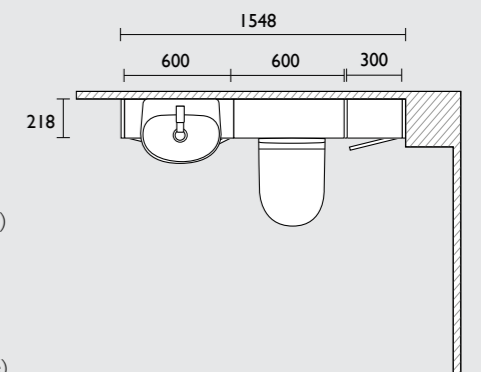

Calm - Slim Depth Furniture

- 600 basin unit (graphite carcass)
- Micra Evo semi-countertop basin
- Savour basin mixer (black)
- 600 back to wall WC unit
- Micra Evo back to wall WC & seat
- Vortex cistern
- Round flush button - black
- 300 tall floor cupboard (graphite carcass)
- Lucia handles x4
- 600 Aurora mirror
- Filler/clad-on end panel x1
- Tall filler/clad-on end panel x2
- 1280 solid surface worktop (arctic white)
- 1500 plinth (worktop & plinth cut to size)