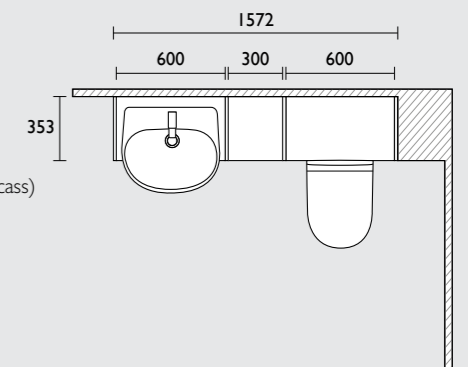

Legacy - Standard Depth Furniture

- 600 back to wall WC unit
- Micra Evo back to wall WC & seat
- Vortex cistern
- Traditional dual flush plate
- 300 three drawer floor cupboard (oak carcass)
- 600 basin unit (oak carcass)
- Micra Evo semi-countertop basin
- Marston basin mixer
- Sofia knob x5
- 600 Verge mirror
- Filler/clad-on end panel x4
- 1880 solid surface worktop (arctic white)
- 1500 plinth (worktop & plinth cut to size)