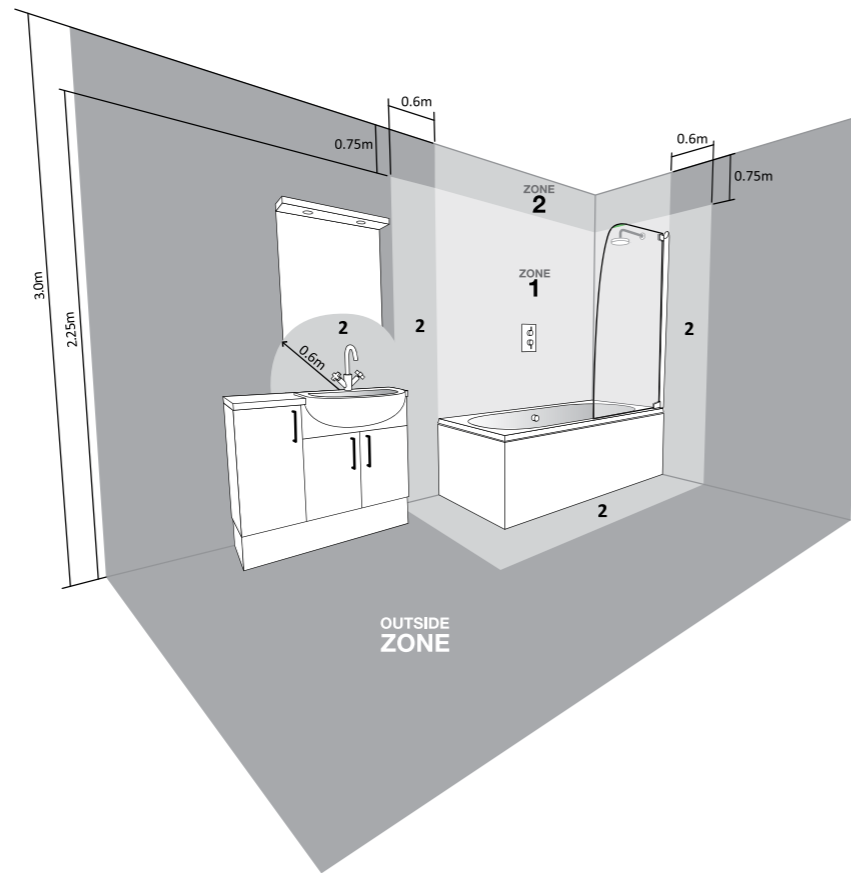

SAFETY IN THE BATHROOM

Mirrors Technical Information

Tavistock illuminated mirrors have been designed and tested for compliance to electrical equipment (safety) regulations.

All electrical connections should be made according to the latest national wiring regulations. Illuminated mirrors are suitable for installation in the bathroom within outside zones unless stated. Mirrors which are IP44 water resistance rated are suitable for use in zones 2 and outside zones in the bathroom. Illuminated mirrors are not suitable for installation in saunas, steam rooms, shower cubicles or above a bath tub. Products are only suitable for permanent installation. Installation by a suitably qualified electrician is required.

Cabinets - Electrics

Our illuminated cabinets have been designed and independently tested for compliance to electrical equipment (safety) regulations. They are only suitable for use outside zones 1 & 2 according to the latest IEE regulations. All cabinets are class I insulated and require an earth connection.

Infrared Sensor

All mirrors or cabinets featuring infrared technology must ensure that the sensor is mounted a minimum of 150mm from an adjacent wall or obstruction to ensure correct function.

ZONE 1

Electrical fittings in this zone require separated extra low voltage and a minimum rating of IP44 (splash proof).

ZONE 2

Electrical fittings in this zone require a minimum rating of IP44 (splash-proof).