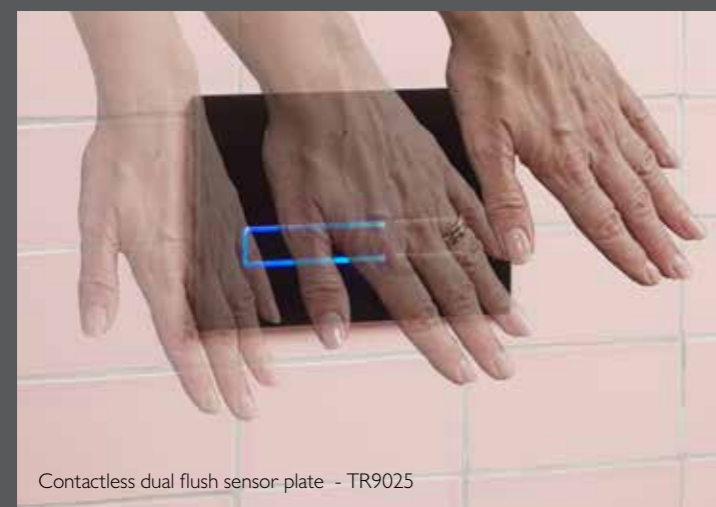

CONCEALED CISTERN CONTACTLESS DUAL FLUSH SENSOR KIT

Eliminate the need to touch surfaces and reduce water consumption with our easy-to-install, battery-operated flush sensor, which is designed to replace a conventional flush button.

A choice of discreet decals are included to indicate the sensor button if required.

A quick wave of the hand in front of the sensor activates the reduced flush, whilst holding your hand slightly longer triggers a full flush.

Contactless dual flush sensor kit - TR9014

Smart Design

MAKE LIFE A LITTLE EASIER

Our WCs are designed with convenience in mind. Rimless technology makes our WCs easy to clean and means that germs have nowhere to hide as water is projected around the bowl, ensuring it is completely clean.

CONTACTLESS DUAL FLUSH SENSOR PLATE

Place your hand in front of the black glass-fronted flush plate to activate either a reduced or slightly longer full flush, and the plate lights up to indicate activation. Ideal for in-wall installations.