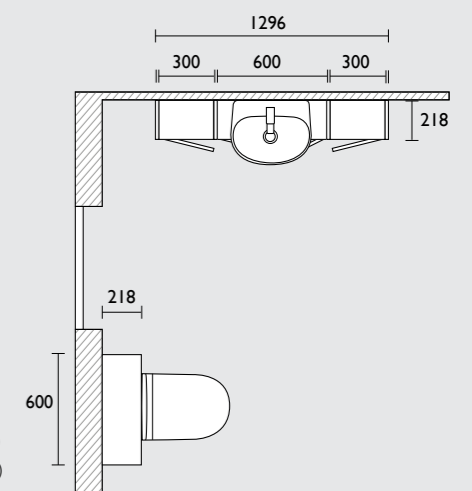

Legacy - Slim Depth Furniture

- 600 back to wall WC unit
- Lansdown back to wall WC & seat
- Vortex cistern
- Oval dual flush plate
- 300 tall floor cupboard (oak carcass)
- 600 basin unit (oak carcass)
- Lansdown semi-countertop basin
- 300 floor cupboard (oak carcass)
- Marston mono basin mixer
- Sofia knobs x5
- Oval Verge mirror
- Filler/clad-on end panel x4
- Tall filler/clad-on end panel x2
- 1880 solid surface worktop (arctic white)
- 1500 plinth (worktop & plinth cut to size)
- Recharging station