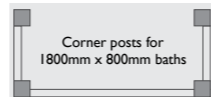

Corner posts for
1700mm x 750mm baths

Corner posts for
1800mm x 800mm baths

Supplied in 1700mm & 700mm(l) corner post available, plinth enables height adjustment between 450 - 590mm.