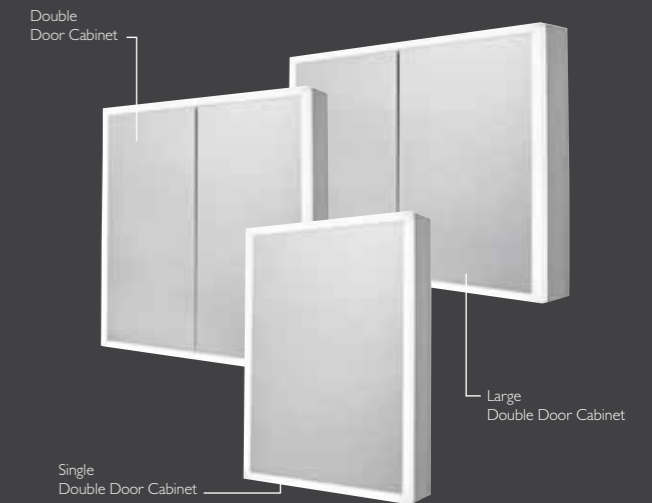

SOMETHING TO SUIT ALL BATHROOMS

At Tavistock we are mindful that bathrooms come in all shapes and sizes. That's why we have ensured our cabinets offer a selection of sizes to suit any bathroom, no matter how big or small.