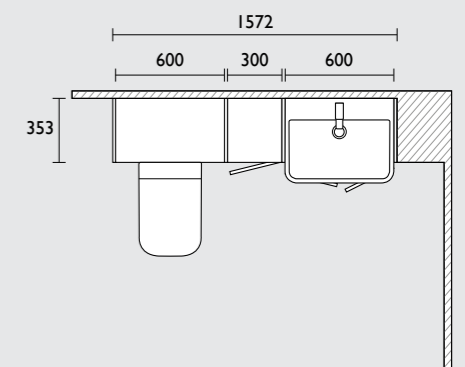

Legacy - Standard Depth Furniture

- 600 back to wall WC unit
- Structure back to wall WC & seat
- Vortex cistern
- Oval dual flush plate
- 300 floor cupboard (oak carcass)
- 600 basin unit (oak carcass)
- Ion semi-countertop basin
- Cheltenham basin mixer
- Florence chrome handles x3
- 600 mirror
- Filler/clad-on end panel x4
- 1880 solid surface worktop (carrara)
- 1500 plinth (worktop & plinth cut to size)