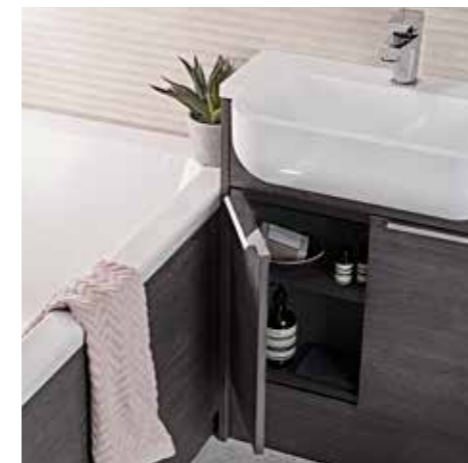

Calm - Slim Depth Furniture

- 1700 bath panel
- 700 end panel (bath)
- Tier bath shower mixer & handset
- 600 basin unit (graphite carcass)
- Slim depth integrated basin & worktop (left hand)
- 600 back to wall WC unit
- Structure back to wall WC & seat
- Vortex cistern
- Contactless flush sensor
- Odelia handles x2
- Tier basin mixer
- Aster mirror
- Filler/clad-on end panel x2
- 1500 plinth (worktop & plinth cut to size)