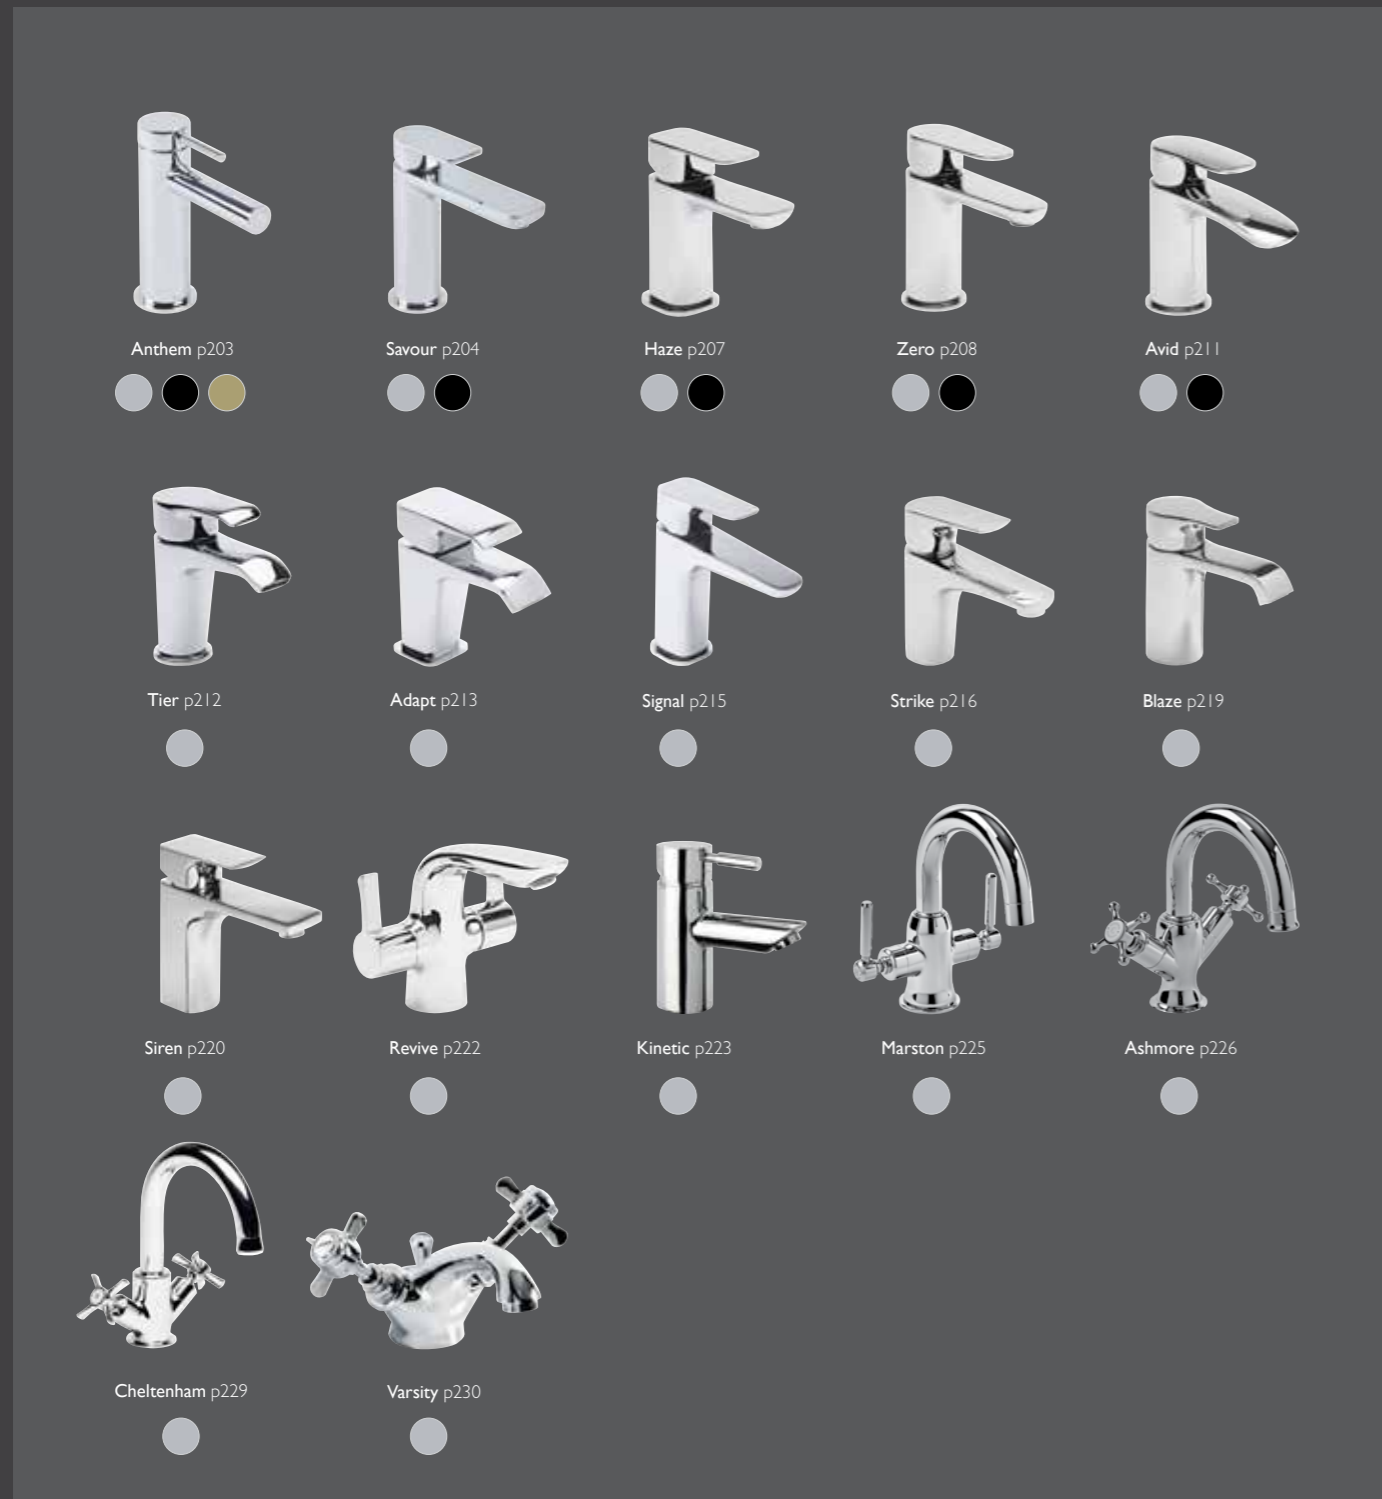

STYLE GUIDE

Discover our collection of bathroom taps with designs which cover all styles, from modern basin mixer to traditional basin taps to suit a classic bathroom.

A Solution For Every Bathroom

| Collection / Type | Mini Basin Mixer | Basin Mixer | Tall Basin Mixer | Basin Taps | Bath Filler | Bath/Shower Mixer | Wall Mounted Tap |
|-------------------|------------------|-------------|------------------|------------|-------------|-------------------|------------------|
| Anthem | • | • | | | • | • | • |
| Savour | • | • | | | • | • | |
| Zero | • | • | | | • | • | |
| Haze | • | • | | | • | • | |
| Avid | • | • | | | • | • | |
| Tier | | • | | | • | • | |
| Adapt | | • | | | • | • | |
| Signal | • | • | | | • | • | |
| Strike | • | • | | | • | • | |
| Blaze | • | • | | | • | • | |
| Siren | • | • | | | • | • | |
| Revive | | • | | | • | • | |
| Kinetic | • | • | • | • | • | • | |
| Ashmore | | • | | • | • | • | |
| Marston | | • | | • | • | • | |
| Cheltenham | | • | | • | • | • | |
| Varsity | | • | | • | • | • | |