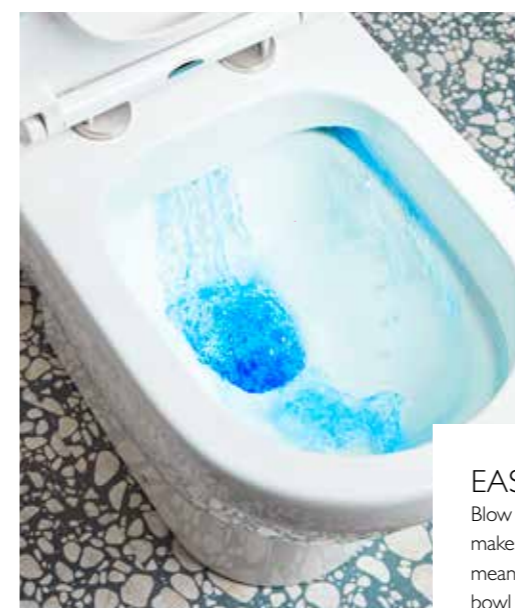

MICRA EVO

 RIMLESS	 RIMLESS	 RIMLESS	 RIMLESS
Fully Enclosed Close Coupled WC Spigot distance from wall 130mm 384(w) x 852(h) x 620(d)mm	Open Back Close Coupled WC Spigot distance from wall 140mm 384(w) x 852(h) x 620(d)mm	Back To Wall WC 365(w) x 410(h) x 490(d)mm	Wall Hung WC 360(w) x 320(h) x 510(d)mm
Pan - PF950S £224.00	Pan - P950S £198.00	Pan - BTW950S £213.70	Pan - WH250S £375.00
6/4L Cistern - C950S £115.70	6/4L Cistern - C950S £115.70	Seat - DC14037 £85.30	Seat - DC14037 £85.30
Seat - DC14037 £85.30	Seat - DC14037 £85.30	Total £299.00	Total £460.30
Total £425.00	Total £399.00		

		<i>Alternative</i>
Semi-Countertop Basin 475(w) x 150(h) x 420(d)mm Min furniture depth 275mm	Slim Depth Semi-Countertop Basin 475(w) x 150(h) x 390(d)mm Min furniture depth 218mm	Wrap Over Soft Close Toilet Seat Alternative seat design option 363(w) x 425(d)mm
Basin - DC14029 £195.00	Basin - DC14028 £167.50	Seat - DC14031 £110.50

Micra Evo available August 2022

EASI-CLEAN

Blow the lid on germs with our rimless WC technology. The rimless design makes it exceptionally hygienic and easy to clean, a simple wipe of the rim means there is nowhere germs can hide. Water is projected around the bowl to ensure it is completely clean.

MICRA EVO FEATURES

Semi-Countertop Basin

These simple yet stylish semi-countertop basins are the perfect accompaniment to our fitted furniture. Available in both standard or slim depth to match your fitted furniture, without compromising on the generous wash space.

WC Styles

Our Micra Evo collection offers four WC styles to choose from. Offering open back or fully concealed options in a classic close coupled design. There are also back to wall or wall hung options which are perfect for creating a more minimal look.

Rimless Design

The softly geometric design style of Micra Evo makes it easy to style in any bathroom. Plus, all Micra Evo WCs feature Easi-clean rimless technology which makes them exceptionally hygienic and easy to clean.

Soft Close WC Seats

Enjoy the premium feel of our soft close seats, with your choice of slim or wrap design styles. Both feature quick release buttons for easier removal and cleaning.