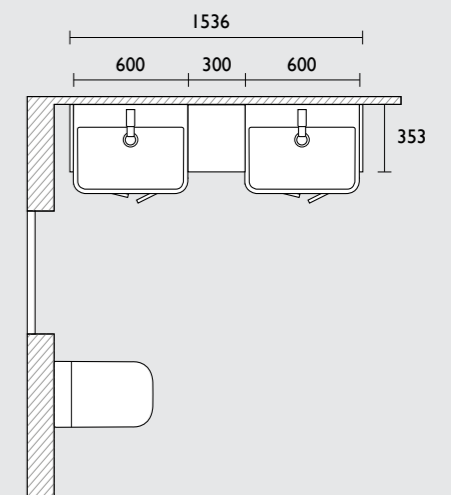

Calm - Standard Depth Furniture

- Structure wall hung WC & wrap over seat
- Vortex cistern
- 0.82 wall hung WC frame
- Circles flush plate - (black)
- 600 basin unit x2 (white carcass)
- 300 3x drawer floorunit (white carcass)
- Structure semi-counterop basin x2
- Hana black handles x7
- Anthem basin mixer- black x2
- Verge pill mirror x2
- Filler/clad-on end panel x2
- 1880 & solid surface worktop (grey quartz) (worktop cut to size)