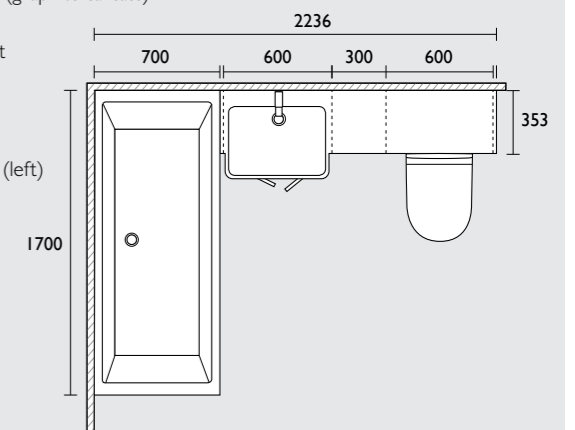

Legacy - Standard Depth Furniture

- 300 three drawer floor cupboard (graphite carcass)
- 600 back to wall WC unit
- Micra Evo back to wall WC & seat
- Vortex cistern
- Contactless dual flush sensor
- 600 basin unit (graphite carcass)
- 1540 integrated basin & worktop (left)
- Anthem basin mixer
- Hana handles x5 (black)
- 600 Beta mirror
- Filler/clad-on end panel x2
- 1500 plinth (cut to size)
- Anthem bath filler
- 1700 bath panel & plinth
- 700 end bath panel & plinth