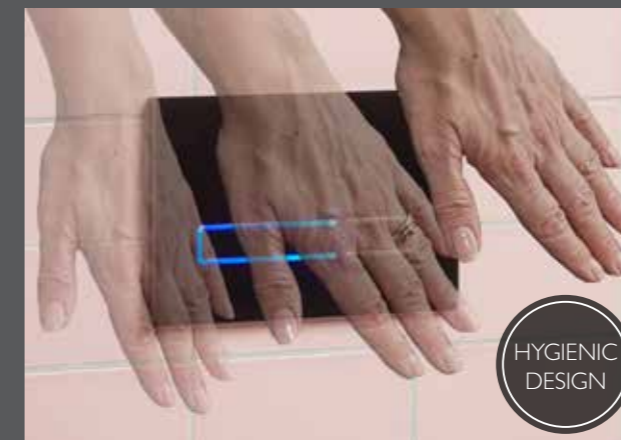

Contactless Dual Flush Sensor

Black
210(w) x 137(h)mm

Sensor - TR9014   **£147.50**

CONTACTLESS SENSOR DUAL FLUSH PLATE

- Recommended for in-wall installations
- Contactless flushing
- Powered by 4 x AA batteries (easy to change, no tools required)
- Low battery power alarm (battery life in excess of 1 year)
- Dual flush
- Manual override flush
- Illuminates on operation
- Use on wall hung frames and In-wall cistern (not compatible with slim depth furniture)

Contactless Sensor Flush Plate
Black
210(w) x 137(h)mm
Flush Plate - TR9025   **£165.00**