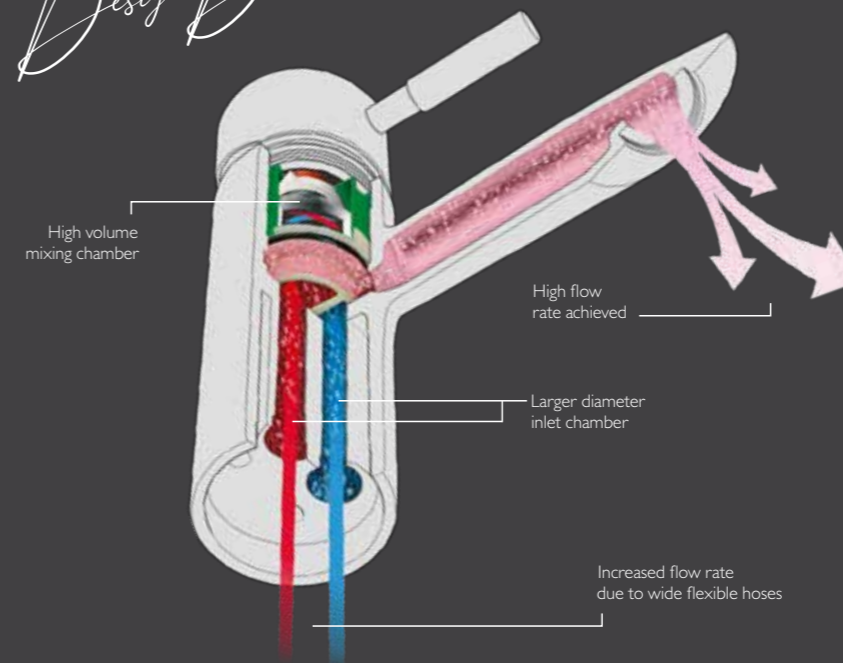

Design Detail