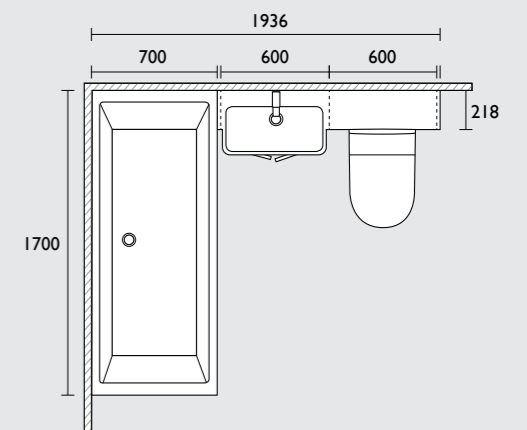

Calm - Slim Depth Furniture

- 1700 bath panel
- 700 end panel (bath)
- Tier bath shower mixer & handset
- 600 basin unit (graphite carcass)
- Slim depth integrated basin & worktop (left hand)
- 600 back to wall WC unit
- Structure back to wall WC & seat
- Vortex cistern
- Contactless flush sensor
- Odelia handles x2
- Tier basin mixer
- Aster mirror
- Filler/clad-on end panel x2
- 1500 plinth (worktop & plinth cut to size)