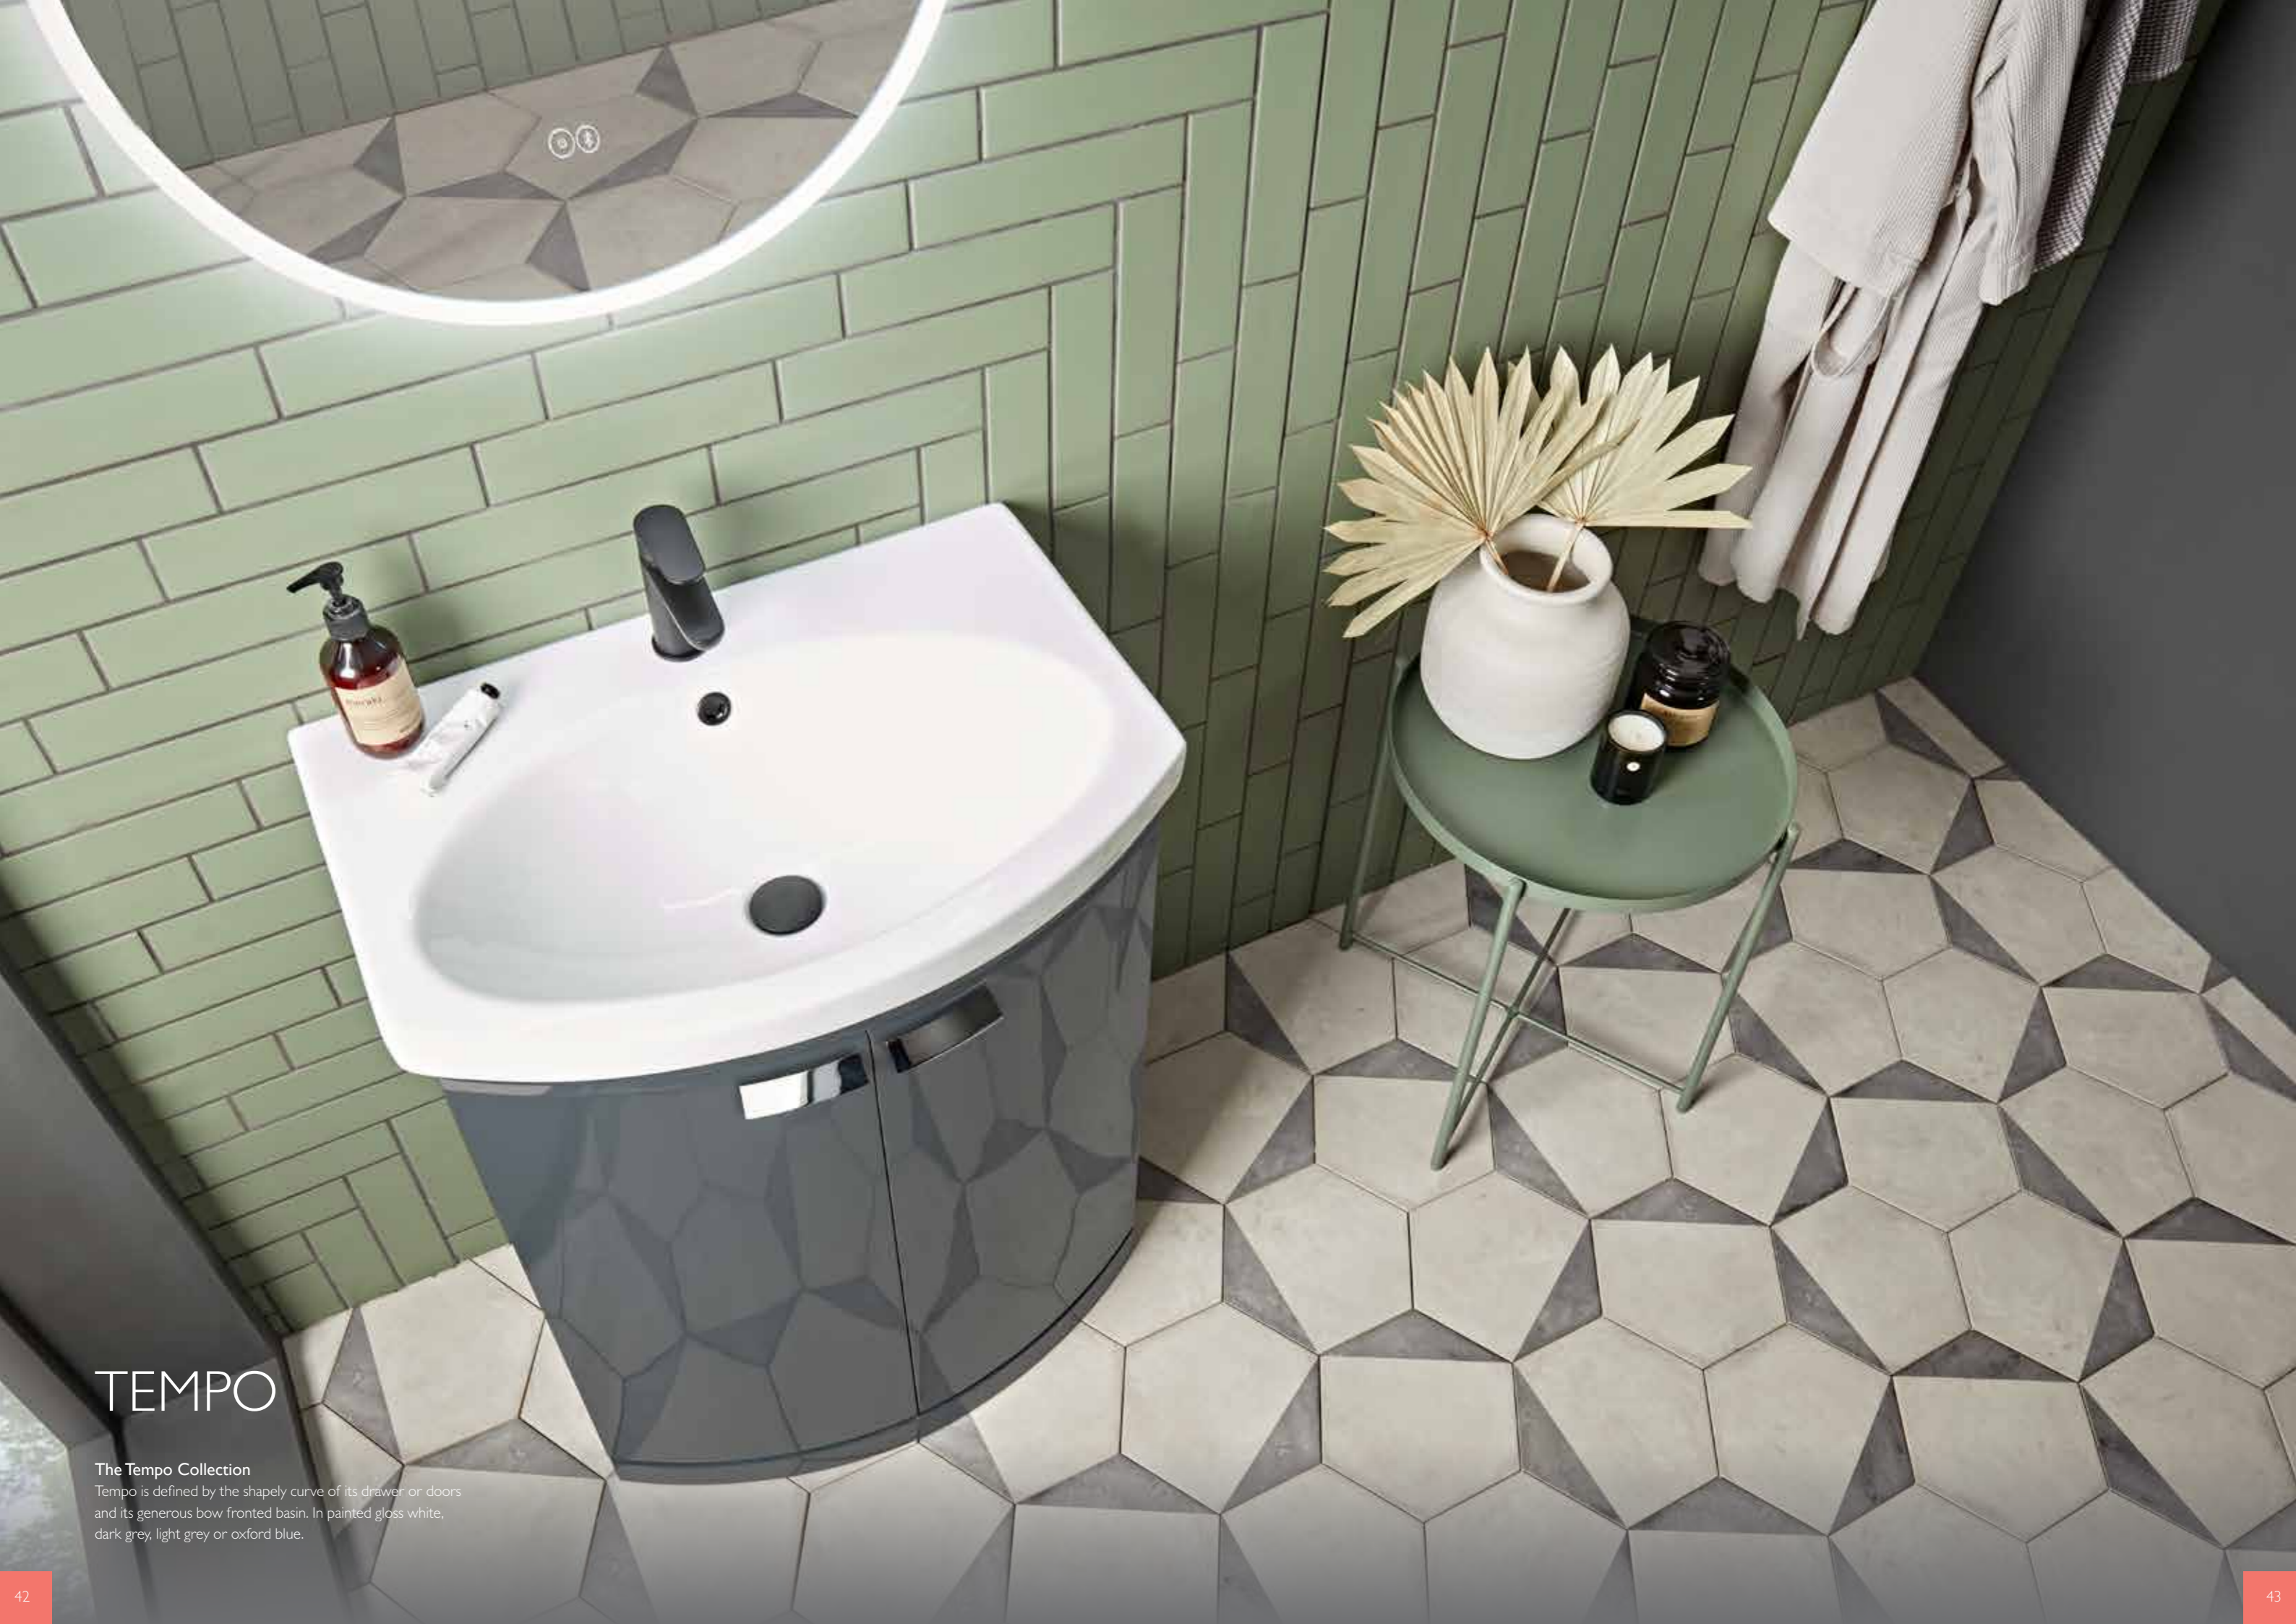

Complete the look

ORBIT WC's see page 159 for details

AERIAL WC's see page 163 for details

STRUCTURE WC's see page 167 for details

We have a host of WCs perfect to pair with your chosen Forum furniture, here are some of our recommendations. Try Orbit with its contemporary styling, or the ergonomically styled Aerial WC, alternatively opt for the beautifully sculpted Structure WC. Each range has a host of close coupled, back to wall and even wall hung WC options, take a closer look for yourself...