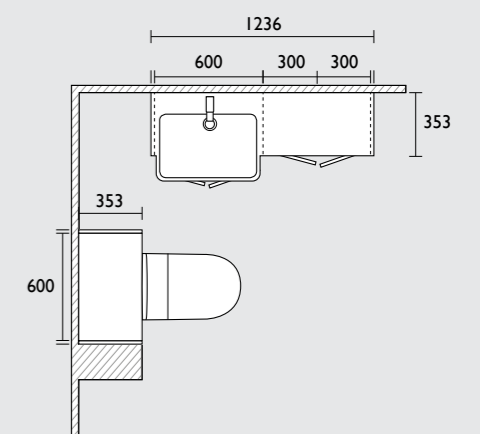

Calm - Standard Depth Furniture

- 600 back to wall WC unit
- Orbit back to wall WC & seat
- Vortex cistern
- Circles dual flush plate - chrome
- 600 basin unit (graphite carcass)
- Standard depth integrated basin & worktop (left hand)
- Signal basin mixer
- Tula handles x4
- 300 floor cupboard (graphite carcass) x2
- Accord 800 mirror
- Filler/clad-on end panel x4
- 680 solid surface worktop - arctic white
- 2000 plinth (worktop & plinth cut to size)