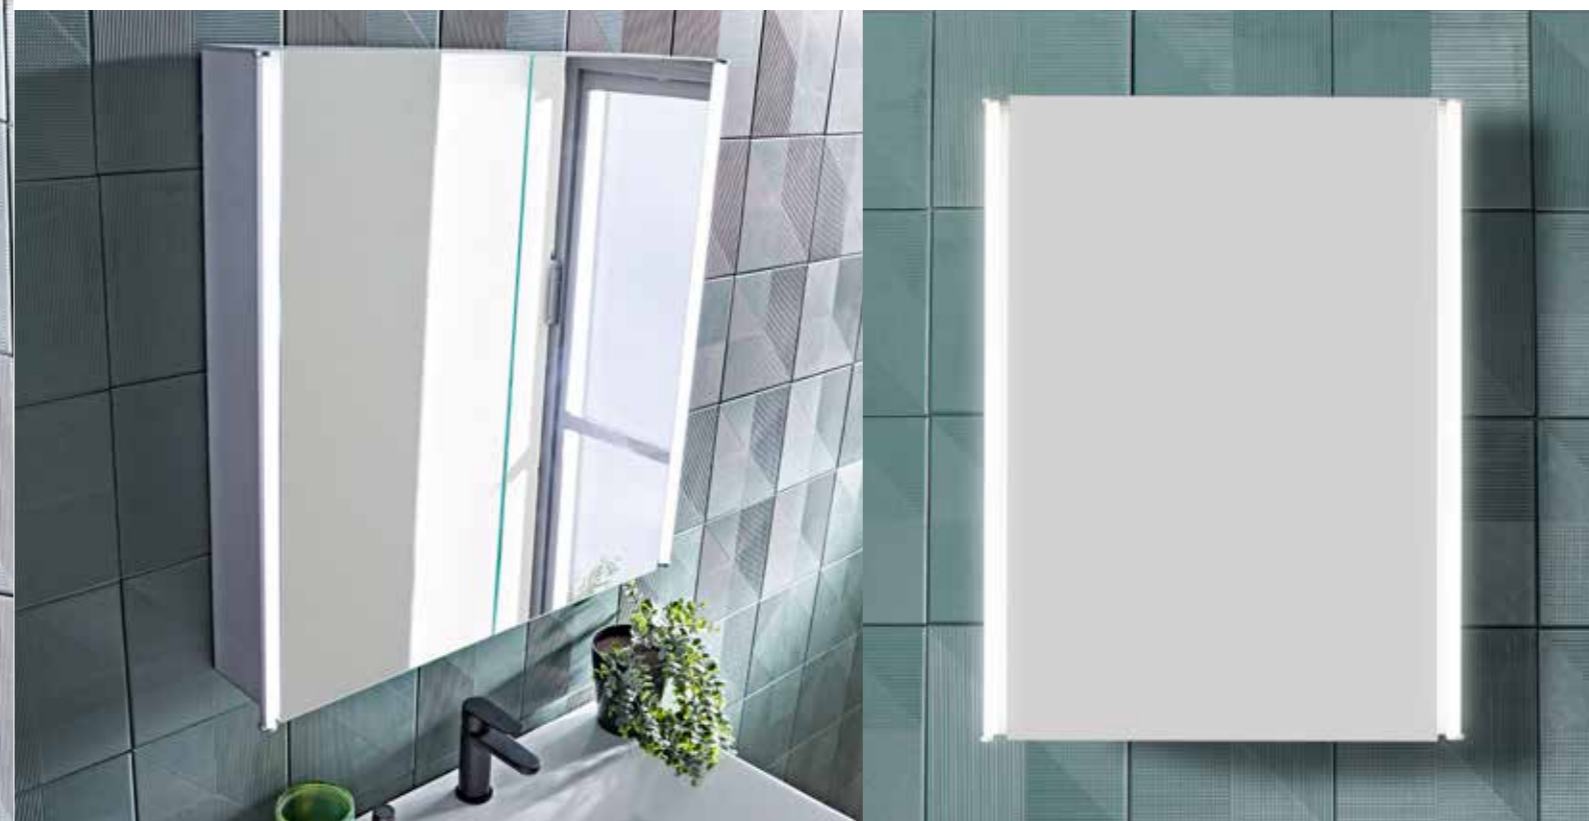

Customise your bathroom lighting with a Flex cabinet to suit your mood, time of day or task in hand

SLEEK

- Available in three sizes 490mm, 650mm & a 1050mm wide option, all with an integrated shaver socket
- Available in two sizes without an integrated shaver socket. 490mm & 650mm
- A rocker switch operates integrated diffused energy saving LED lighting on the sides of the Sleek cabinet
- Available with or without our conveniently positioned charging socket
- Two shelves provide ample storage for all your bathroom products
- Soft close hinges allow for smooth, quiet closure of the door
- Solid, robust aluminium-bodied construction makes your Sleek cabinet hardwearing, rust proof and easy to maintain
- IP44 rated for safe use in the bathroom