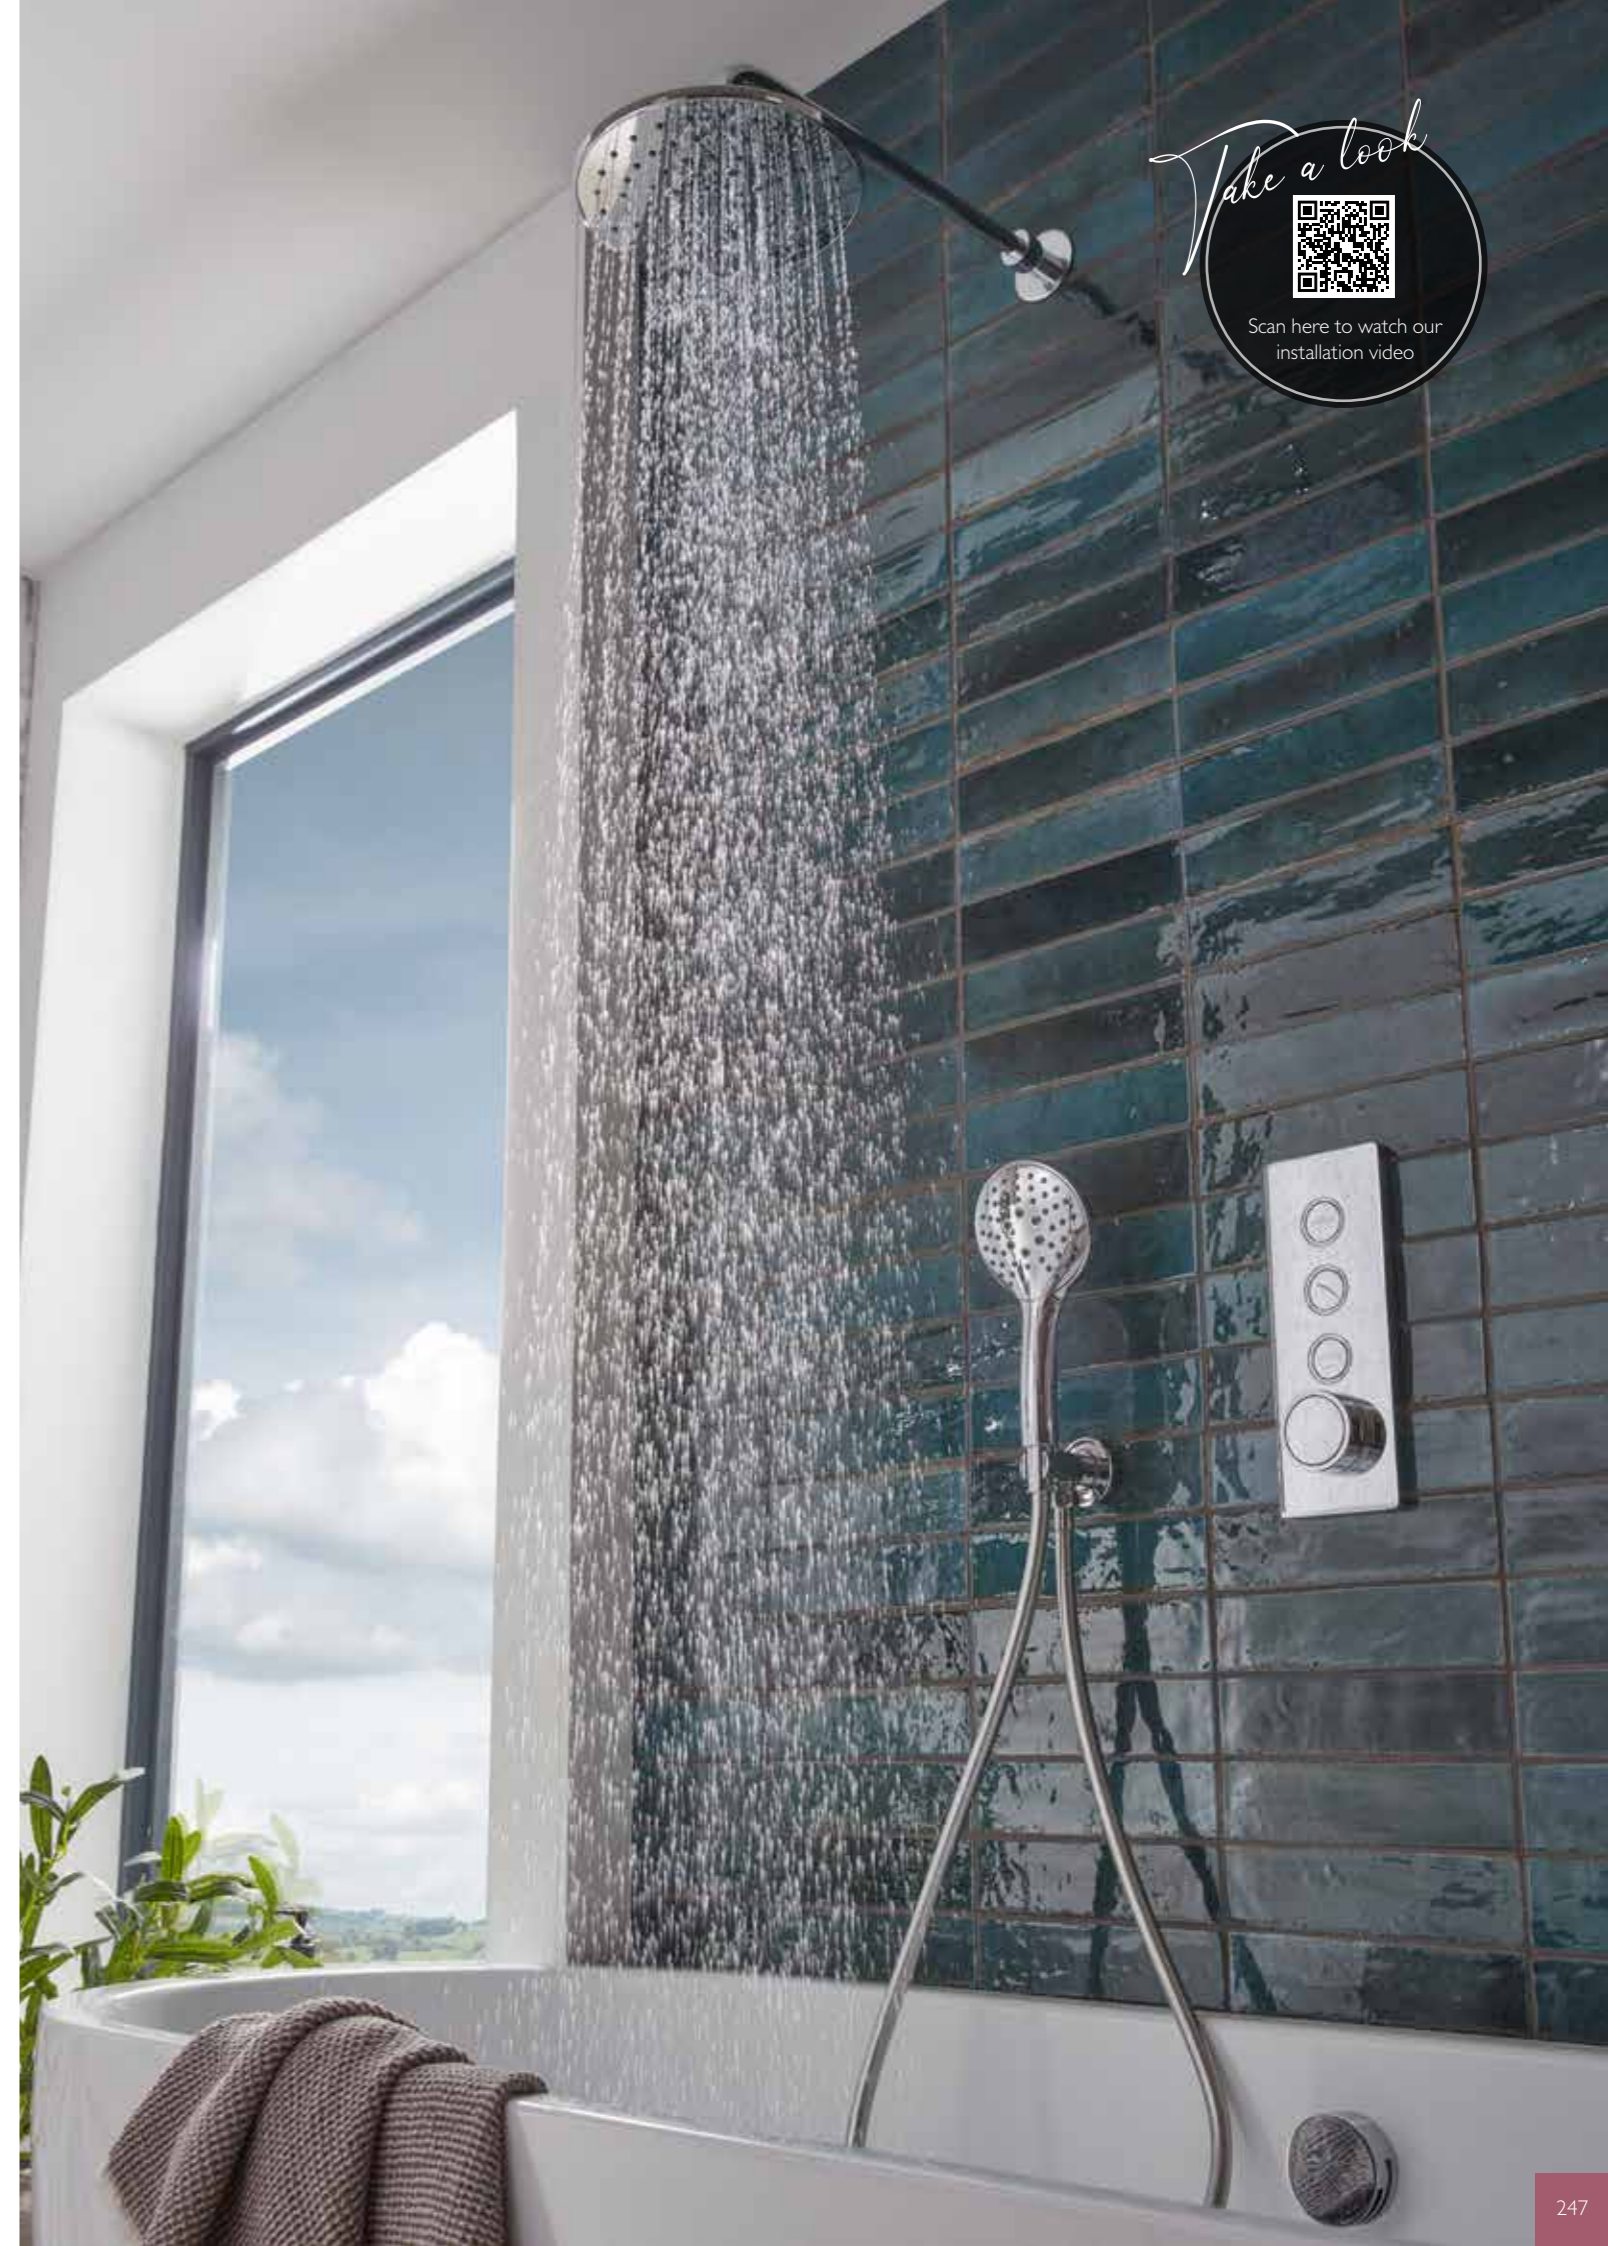

SAX2750

£915.00

Great Value

Dual function bar valve shower systems. Functional design meets contemporary style. Ideal for the smaller budget

ZONE BAR VALVE SHOWERS

Smartly tailored with clean lines and a precise silhouette, our Zone shower system embodies functional design and an ultra-contemporary style. The dual function valve controls water flow to the fixed shower head and shower handset.