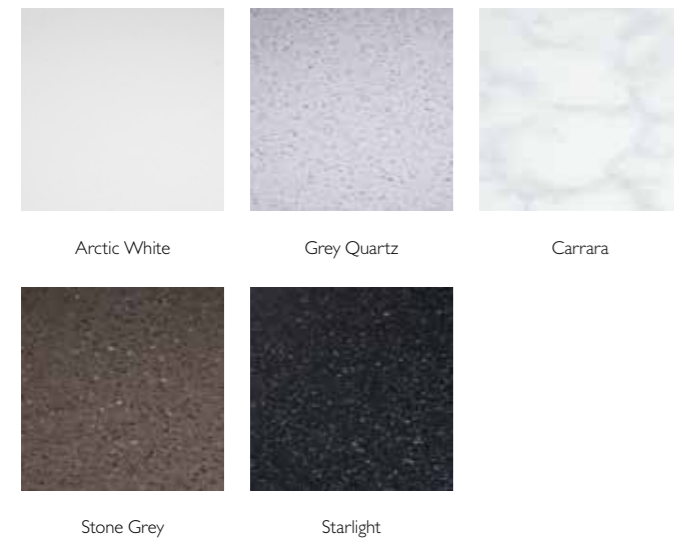

Our range of solid surface worktops combines a seamless style with the look and feel of real stone. The natural stone-like beauty of the solid surface finish makes them a perfect choice for your bathroom.

Solid surface worktops are completely solid and can be easily cut to whatever size or shape your bathroom demands, with no need to bond on finishing strips. Simply cut to the desired profile and sand the edges to a fine finish. Adhesive is also available for joining longer runs or corner installations.