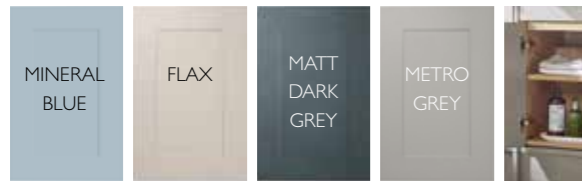

CALM - CONTEMPORARY STYLING