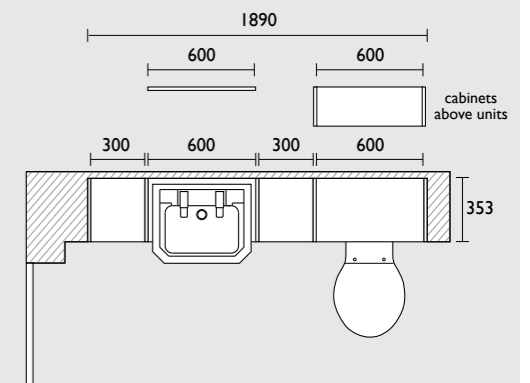

Legacy - Standard Depth Furniture Run

- 300 floor cupboard x2 (oak carcass)
- 600 basin unit (oak carcass)
- Vitoria semi-counter top basin
- Varsity basin taps
- 600 back to wall WC unit
- Vitoria back to wall WC & white seat
- Vortex cistern
- Traditional dual flush plate
- Clara handles x4
- 600 mirror
- 600 wall cupboard
- Filler/clad-on end panel x7
- 1880 & 680 solid surface worktop (grey quartz)
- 1500 plinth (worktop & plinth cut to size)