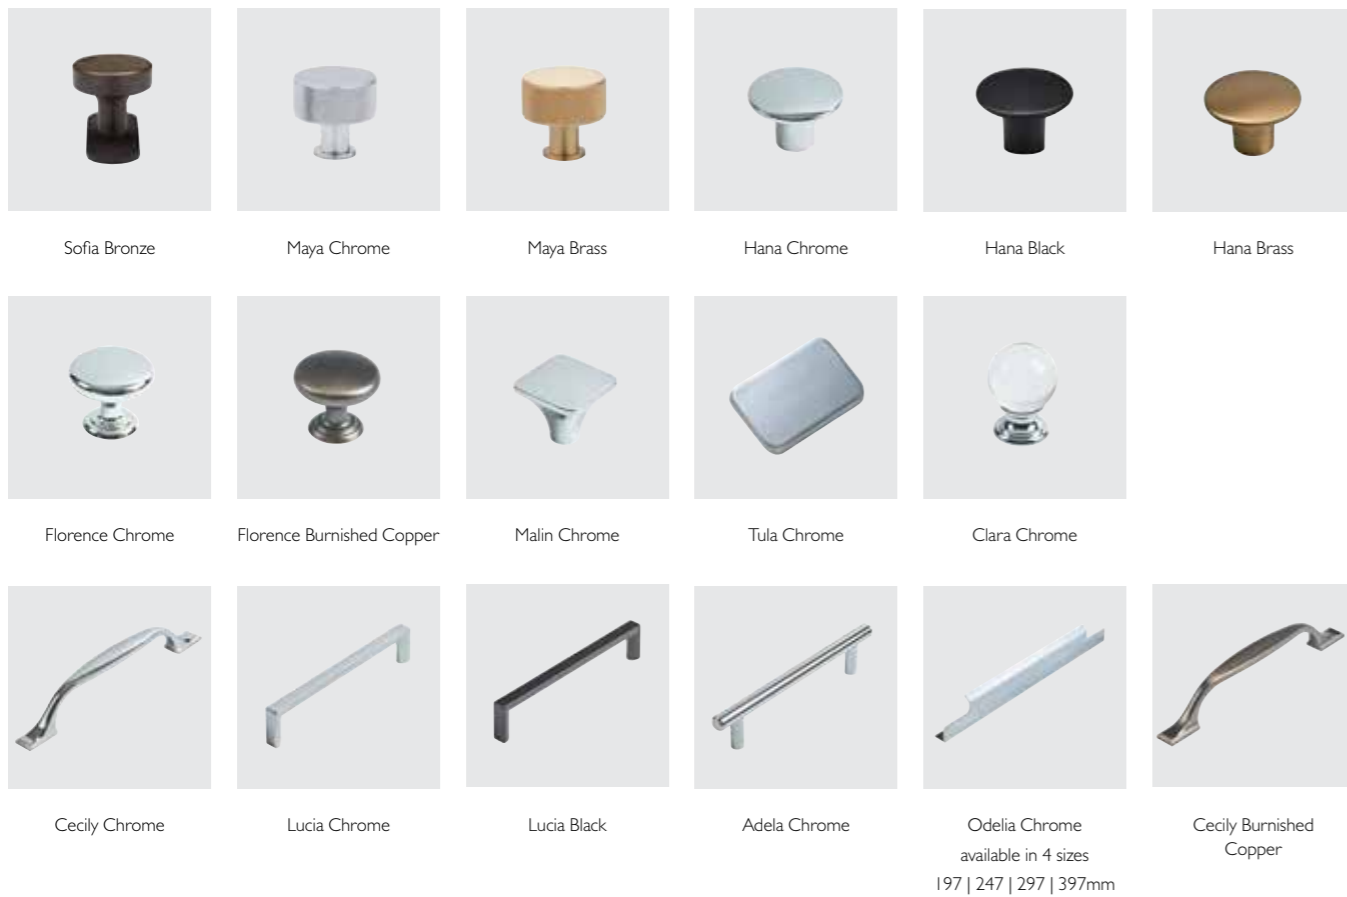

Alternatively you can wall mount your furniture, should you wish to create a more contemporary styled bathroom. See pages 140.

Finally, choose your bath panel to keep everything coordinated. See pages 322 - 323.

HANDLES

Sleek, contemporary & modern classic designs

Choose the handle that best reflects your chosen bathroom style; whether it's curved and rounded or sleek and contemporary. See page 137 for full product details.

INTEGRATED BASINS & WORKTOPS

Strike the perfect balance between form & function

Expertly moulded into a single piece, our Isocast basins with integrated worktop strike the perfect balance between form and function. This clean and seamless look works equally well with both classic and contemporary bathroom designs.