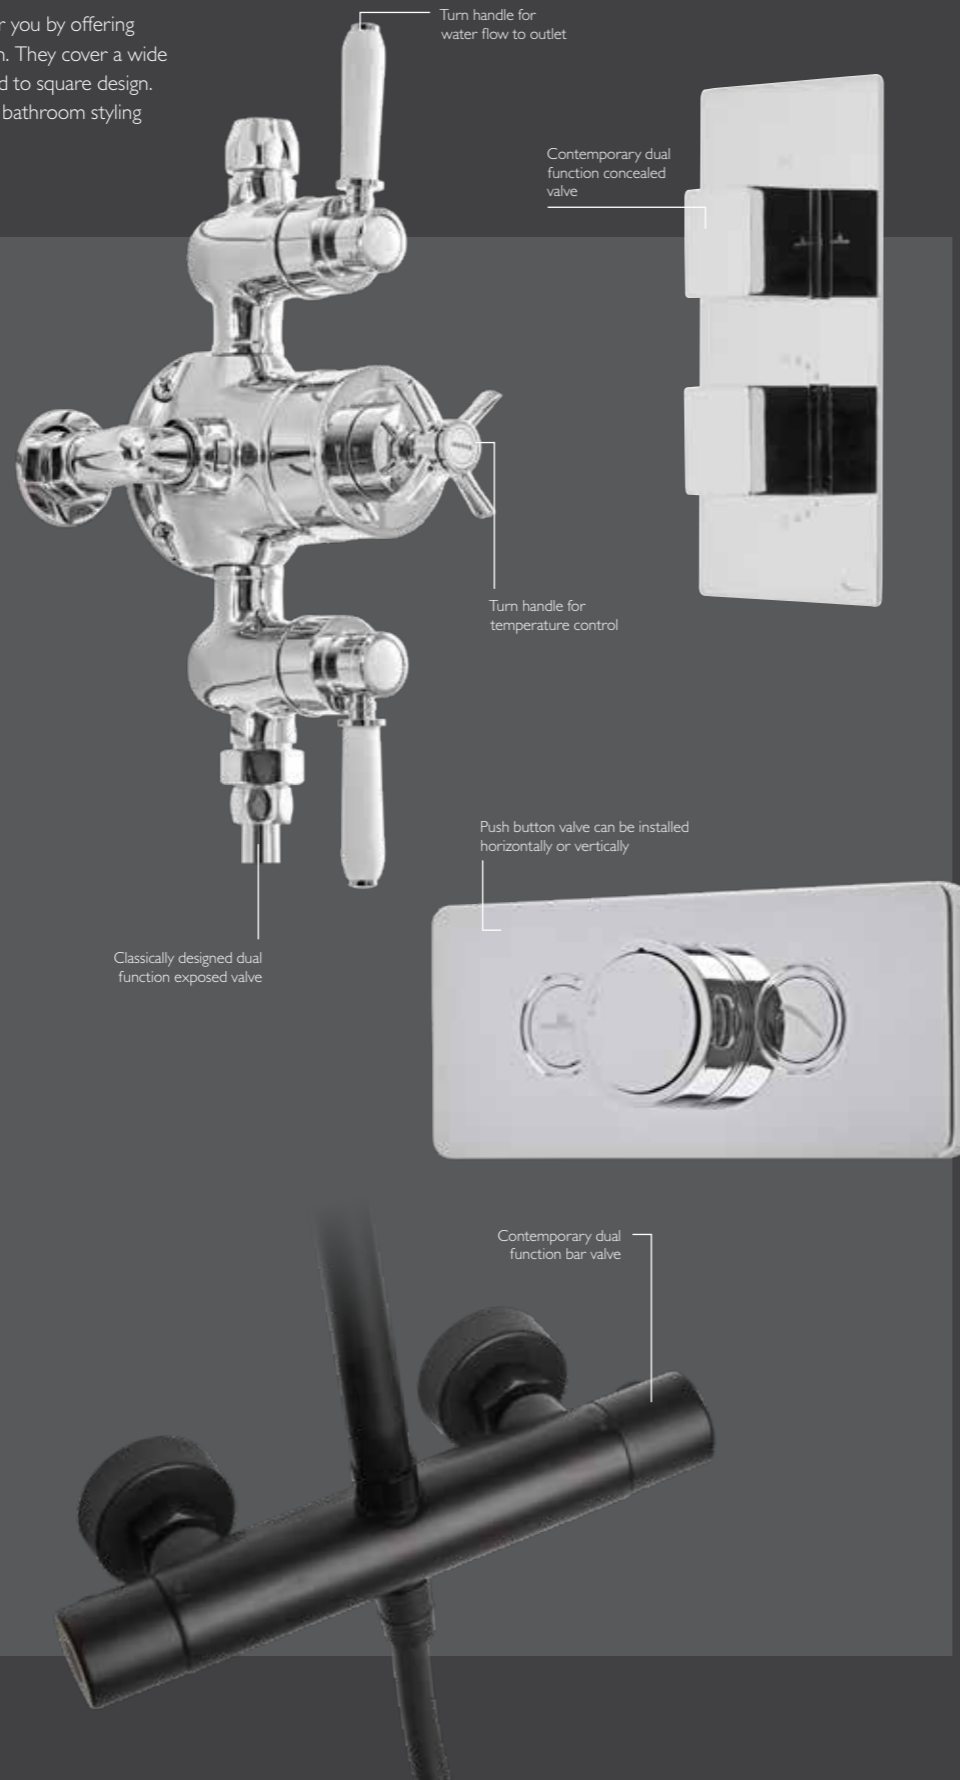

EXPOSED VALVES

An exposed shower valve offers a simple installation solution as the valve showcases all working parts. Perfect for a traditional period style bathroom, making it just the right finishing touch.

BAR VALVES

Our contemporary bar valves are easy to install, with all of the components mounted on the wall. Some of our bar valve shower system options are also available with a useful integrated shelf, a handy spot for your shower gel and shampoo. Look out for the 'Cool Touch' options, designed to stay cool to the touch during use.

PUSH BUTTON VALVE

Our ergonomic valve design provides instant on/off activation for a seamless showering experience. This innovative design allows you to easily control water flow and three luxurious spray settings, all at the touch of a button with a central temperature dial for convenience. All of our push button shower valves are easy to install and can be completely removed to be serviced, without damage to the wall or the need to re-tile.