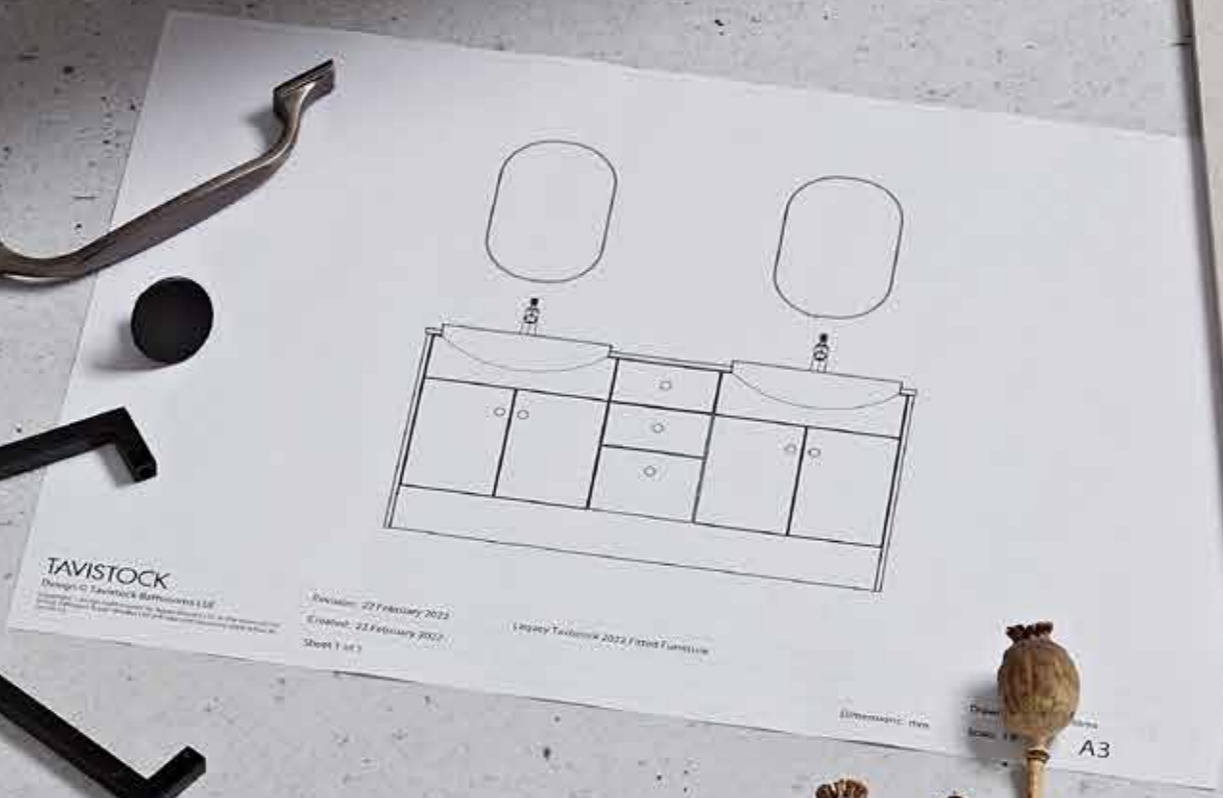

FITTED FURNITURE COLLECTION

GUIDE TO CHOOSING FITTED FURNITURE

Tavistock fitted furniture has a wide variety of bespoke features. Follow the guide below for a quick overview and understanding of how to create your very own Tavistock fitted furniture bathroom. A more detailed planning guide can be found on pages 128 - 129.