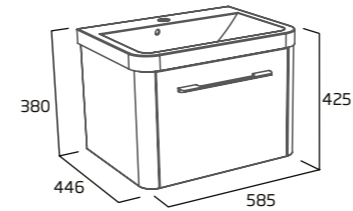

contour product details

furniture units

600mm Wall Mounted Wash Unit with Drawer

- Soft close drawer

Gloss White	CN6012.W
Anthracite	CN6012.G
Stone Grey	CN6012.ST
Light Grey	CN6012.LG
Dark Blue	CN6012.KB
Nordic Green	CN6012.NG
RRP inc VAT	£338.60