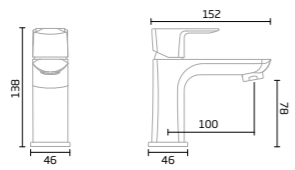

Mini Basin Mixer

Chrome -TR1053