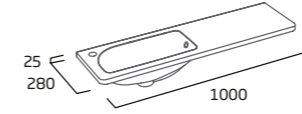

1000mm Isocast Basin - Left

- Single tap hole
- Left side basin
- Integrated overflow

Isocast	CNL180IS
RRP inc VAT	£267.60