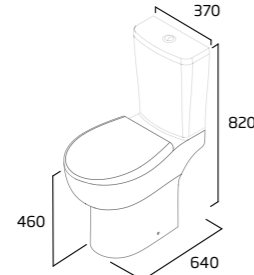

Comfort Height Close Coupled WC