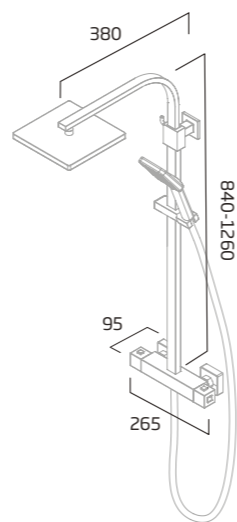

Spirit
Dual Function Shower System

Chrome - TR3007