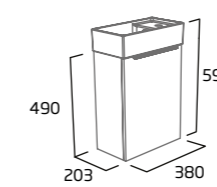

400mm Wall Mounted Wash Unit

- Soft close door
- Reversible door
- Chrome top mounted handle
- See below for alternative handle choices

Gloss White	ALT4011.W
Light Grey	ALT4011.LG
Dark Blue	ALT4011.KB
Willow	ALT4011.WL
Dusky Pink	ALT4011.DP
Basalt Wood	ALT4011.BT
RRP inc VAT	£161.20