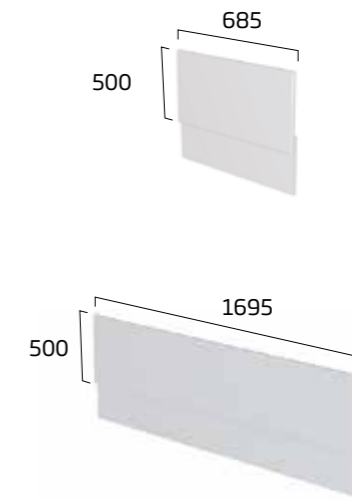

MDF bath panels

1. **700mm bath panel**
2. Supplied with optional plinth to use depending on bath height
   - Main panel: 685 x 500mm
   - Plinth: 685 x 140mm

1. **1700mm bath panel**
2. Supplied with optional plinth to use depending on bath height
   - Main panel: 1695 x 500mm
   - Plinth: 1695 x 140mm

Panel Finish	700mm Panel	1700mm Panel
MDF bath panels		
White	BP4001W	BP4000W
Stone Grey	BP4001.ST	BP4000.ST
Natural White	BP4001.NW	BP4000.NW
Midnight Grey	BP4001.MT	BP4000.MT
Fossil	BP4001.FL	BP4000.FL
Dark Blue	BP4001.KB	BP4000.KB
Nordic Green	BP4001.NG	BP4000.NG
RRP inc VAT	£116.60 each	£190.80 each