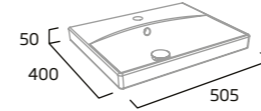

basins

500mm Basin