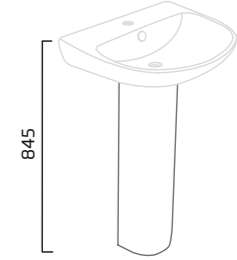

Pedestal

- Use with 550mm basin

Ceramic	PE100S
RRP inc VAT	£62.60