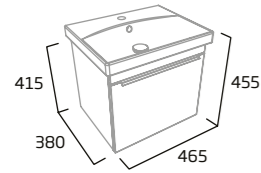

type product details

furniture units

500mm Wall Mounted Wash Unit