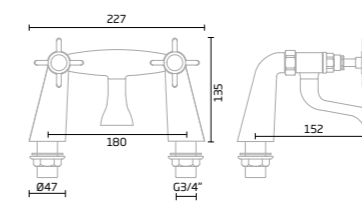

Bath Filler

Chrome -TR1057