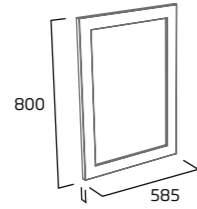

Halcyon 585mm Mirror