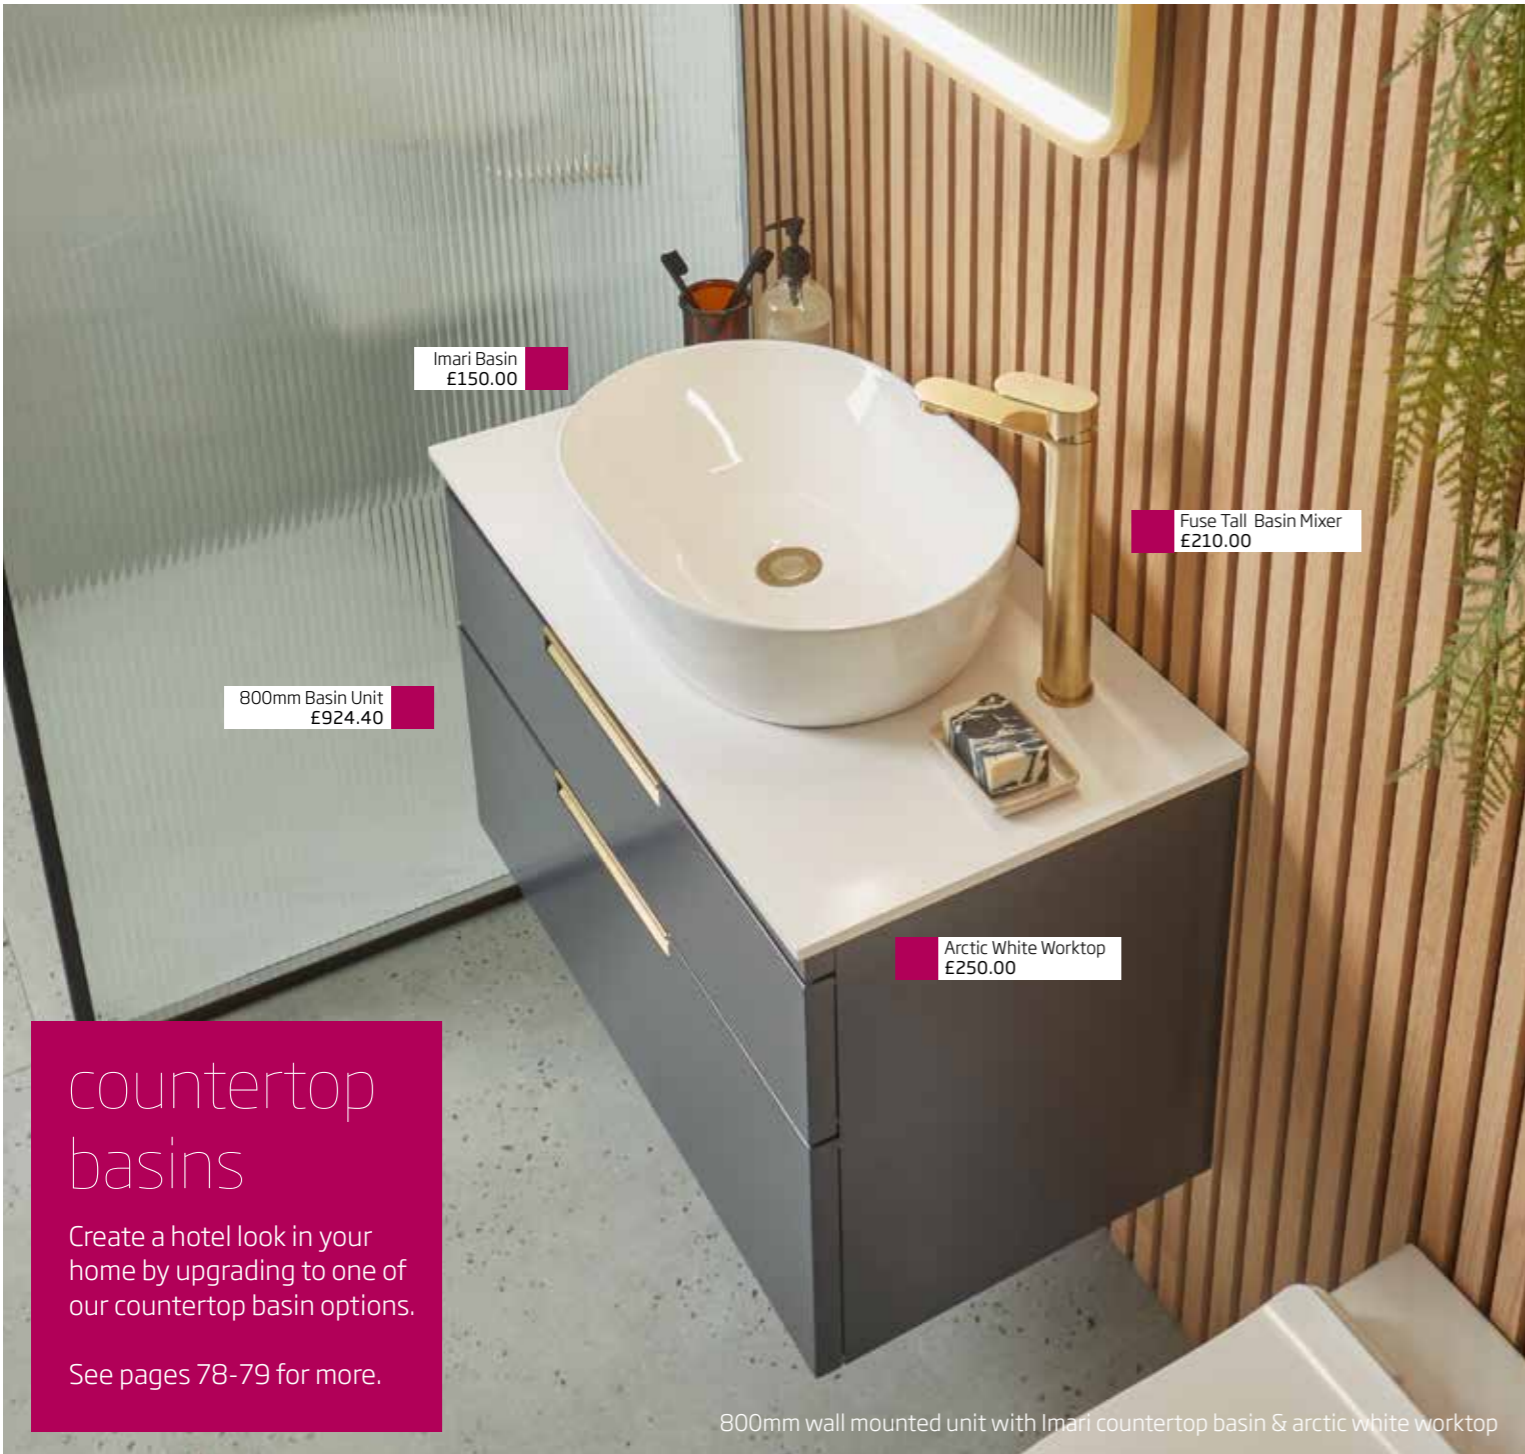

# platform furniture

Stylish and versatile, Platform has wide appeal. Available in freestanding or wall mounted options, and in four varied widths to suit your space. Complete the look with your choice of handle, as well as ceramic or countertop basin options. Lastly, our additional in-drawer storage packs make Platform both elegant and practical.

### platform finishes

-  gloss white
-  light grey
-  midnight grey
-  willow

**5**  
year  
guarantee

Radar WCs perfectly complement Platform furniture, for further details on the Radar range see pages 150-155.