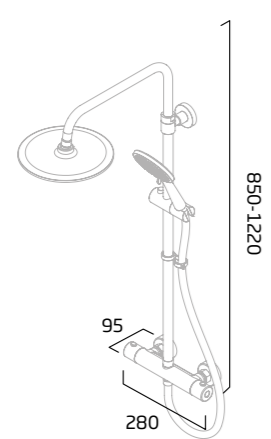

Joy
Dual Function Shower System

Chrome - DC3002