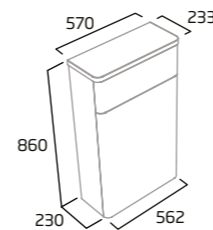

- Removable top and main fascia panels for easy access to cistern
- Gloss white 25mm thick worktop
- See sanitaryware section for back to wall pan and cistern options

Gloss White	AM5626.W
Light Grey	AM5626.LG
Stone Grey	AM5626.ST
RRP inc VAT	£373.00