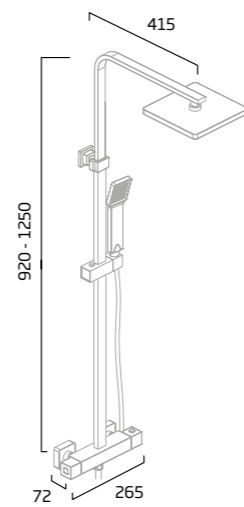

Harbour
Dual Function Shower System

Brushed Brass - TR3028
Black - TR3026
Chrome - TR3004