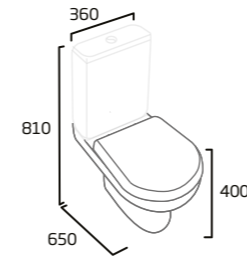

Rimless Standard Close Coupled WC

- 110mm side void
- Top fix design for use with debut WC seat (price excludes seat)
- Concealed fixings for anchoring to the floor
- Spigot distance from wall: 160mm

Ceramic	DCCPAN
RRP inc VAT	£176.80