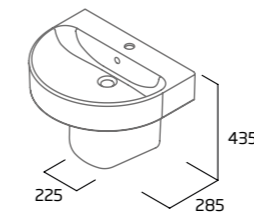

Semi Pedestal

- Suitable for use with Sky 550mm basin
- Supplied with wall fixings

Ceramic	DC14057
RRP inc VAT	£53.20