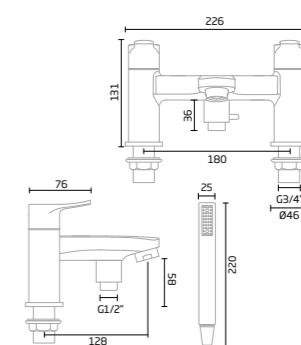

Chrome - TR1050

Bath Shower Mixer

Chrome - TR1051

Joy

Basin Mixer

Chrome - TR1062

Tall Basin Mixer

Chrome - TR1016