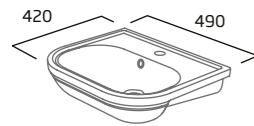

Semi-Countertop Basin 1 Tap Hole