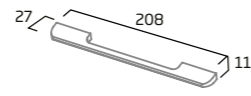

160mm Pull Handle

Black	CONHANMB
RRP inc VAT	£11.90