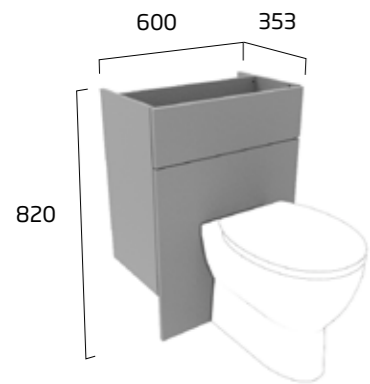

back to wall WC units

600mm Back To Wall Unit with Fascia Door Pack & Carcass

- Full height main panel
- Front access fascia
- See our sanitaryware range for compatible back to wall pan and cistern options pages 122-173

Standard depth 353mm
Slim depth 218mm

Unit Finish	Standard Depth	Slim Depth
Muse / Hide		
White	F6023MU.W	F6022MU.W
Stone Grey	F6023MU.ST	F6022MU.ST
Midnight Grey	F6023MU.MT	F6022MU.MT
Fossil	F6023MU.FL	F6022MU.FL
Dark Blue	F6023MU.KB	F6022MU.KB
Nordic Green	F6023MU.NG	F6022MU.NG
Stow		
Stone Grey	F6023SW.ST	F6022SW.ST
Natural White	F6023SW.NW	F6022SW.NW
Midnight Grey	F6023SW.MT	F6022SW.MT
Fossil	F6023SW.FL	F6022SW.FL
Nordic Green	F6023SW.NG	F6022SW.NG
RRP inc VAT	£334.80 each	£327.30 each