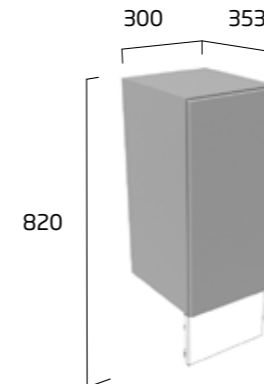

floor cupboards

300mm 1 Door Floor Cupboard with Fascia Door Pack & Carcass

- Soft close hinges
- One adjustable shelf
- Reversible door except Hide
- 50mm pipe void

Standard depth 353mm
Slim depth 218mm

Unit Finish	Standard Depth	Slim Depth
Muse		
White	F3033MU.W	F3032MU.W
Stone Grey	F3033MU.ST	F3032MU.ST
Midnight Grey	F3033MU.MT	F3032MU.MT
Fossil	F3033MU.FL	F3032MU.FL
Dark Blue	F3033MU.KB	F3032MU.KB
Nordic Green	F3033MU.NG	F3032MU.NG
Stow		
Stone Grey	F3033SW.ST	F3032SW.ST
Natural White	F3033SW.NW	F3032SW.NW
Midnight Grey	F3033SW.MT	F3032SW.MT
Fossil	F3033SW.FL	F3032SW.FL
Nordic Green	F3033SW.NG	F3032SW.NG

Hide	LH Door	RH Door	LH Door	RH Door
White	F3033HDL.W	F3033HDR.W	F3032HDL.W	F3032HDR.W
Midnight Grey	F3033HDL.MT	F3033HDR.MT	F3032HDL.MT	F3032HDR.MT
Nordic Green	F3033HDL.NG	F3033HDR.NG	F3032HDL.NG	F3032HDR.NG
RRP inc VAT	£253.90 each		£242.60 each	

don't forget to order your handles see page 116