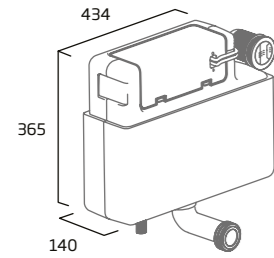

concealed cisterns & wall hung WC frames product details

Concealed Dual Flush Cistern
(Bottom Entry Inlet)