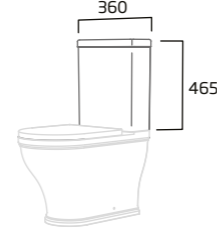

Standard WC Cistern