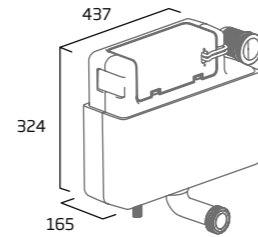

Comfort Height Cistern