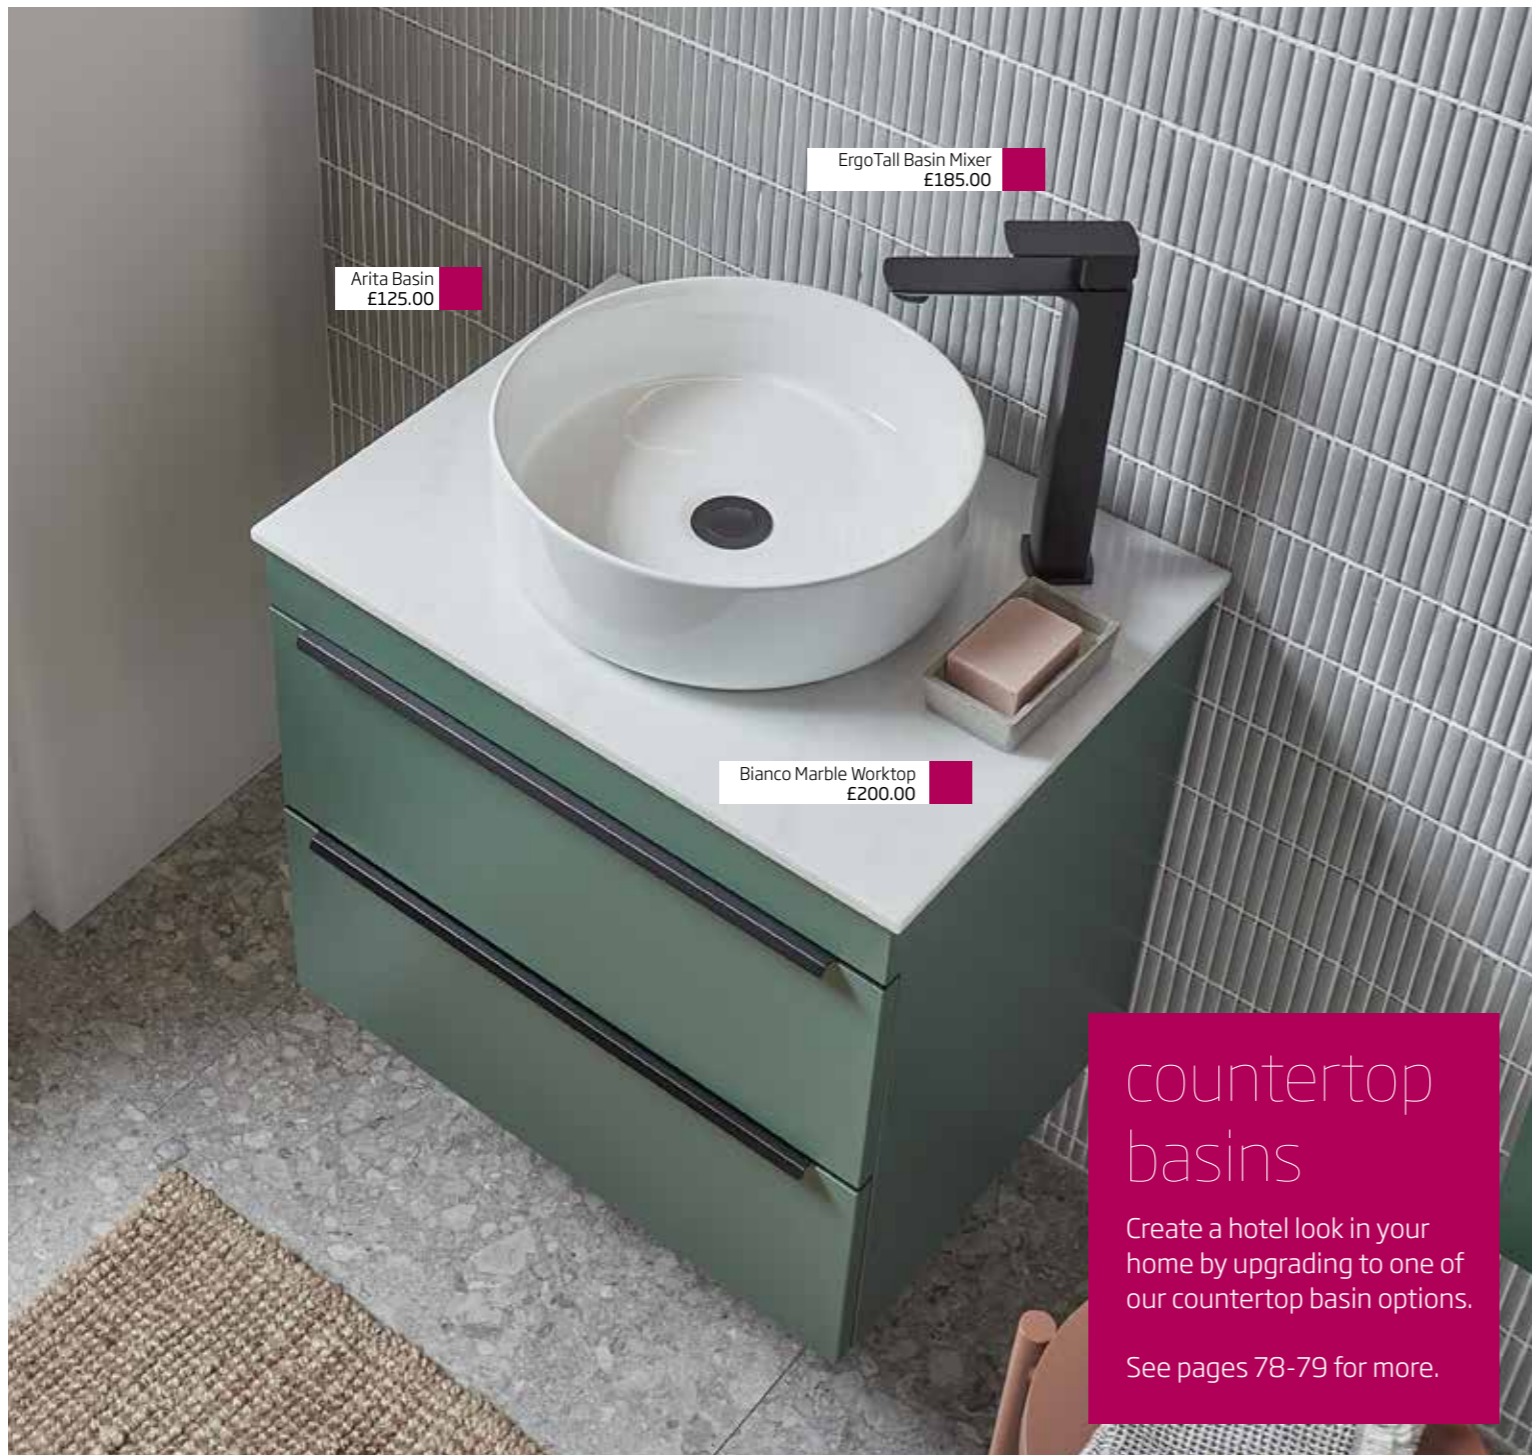

## type finishes

-  gloss white
-  light grey
-  stone grey
-  basalt wood
-  dark blue
-  nordic green

**5**  
year  
guarantee

Type 500mm unit with Status basin

Pair the Type furniture range with our sleek Serenity WCs. See pages 144-149 for further details.