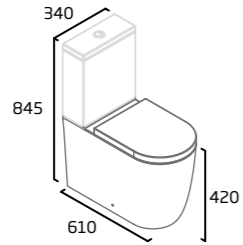

Fully Enclosed Close Coupled WC

- Short projection
- Fully enclosed sides
- Rimless Easi-Clean design
- Concealed floor fixings
- For use with Sky WC cistern only
- Spigot distance from wall: 215mm
- For use with Sky WC seat (price excludes seat)

Ceramic	SY610CFP
RRP inc VAT	£320.30