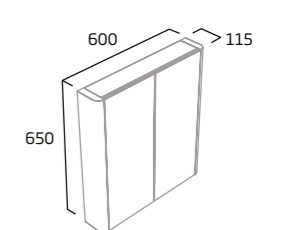

600mm Double Door Cabinet

- Soft close doors
- Two internal shelves

Gloss White	CNCAB60W
Light Grey	CNCAB60LG
Stone Grey	CNCAB60SG
RRP inc VAT	£287.00