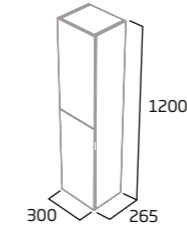

300mm Wall Column

- Soft close doors
- 3 x internal shelf (non adjustable)
- Reversible doors
- No handle required

Gloss White	AM3041.W
Light Grey	AM3041.LG
Midnight Grey	AM3041.MT
Willow	AM3041.WL
RRP inc VAT	£247.70