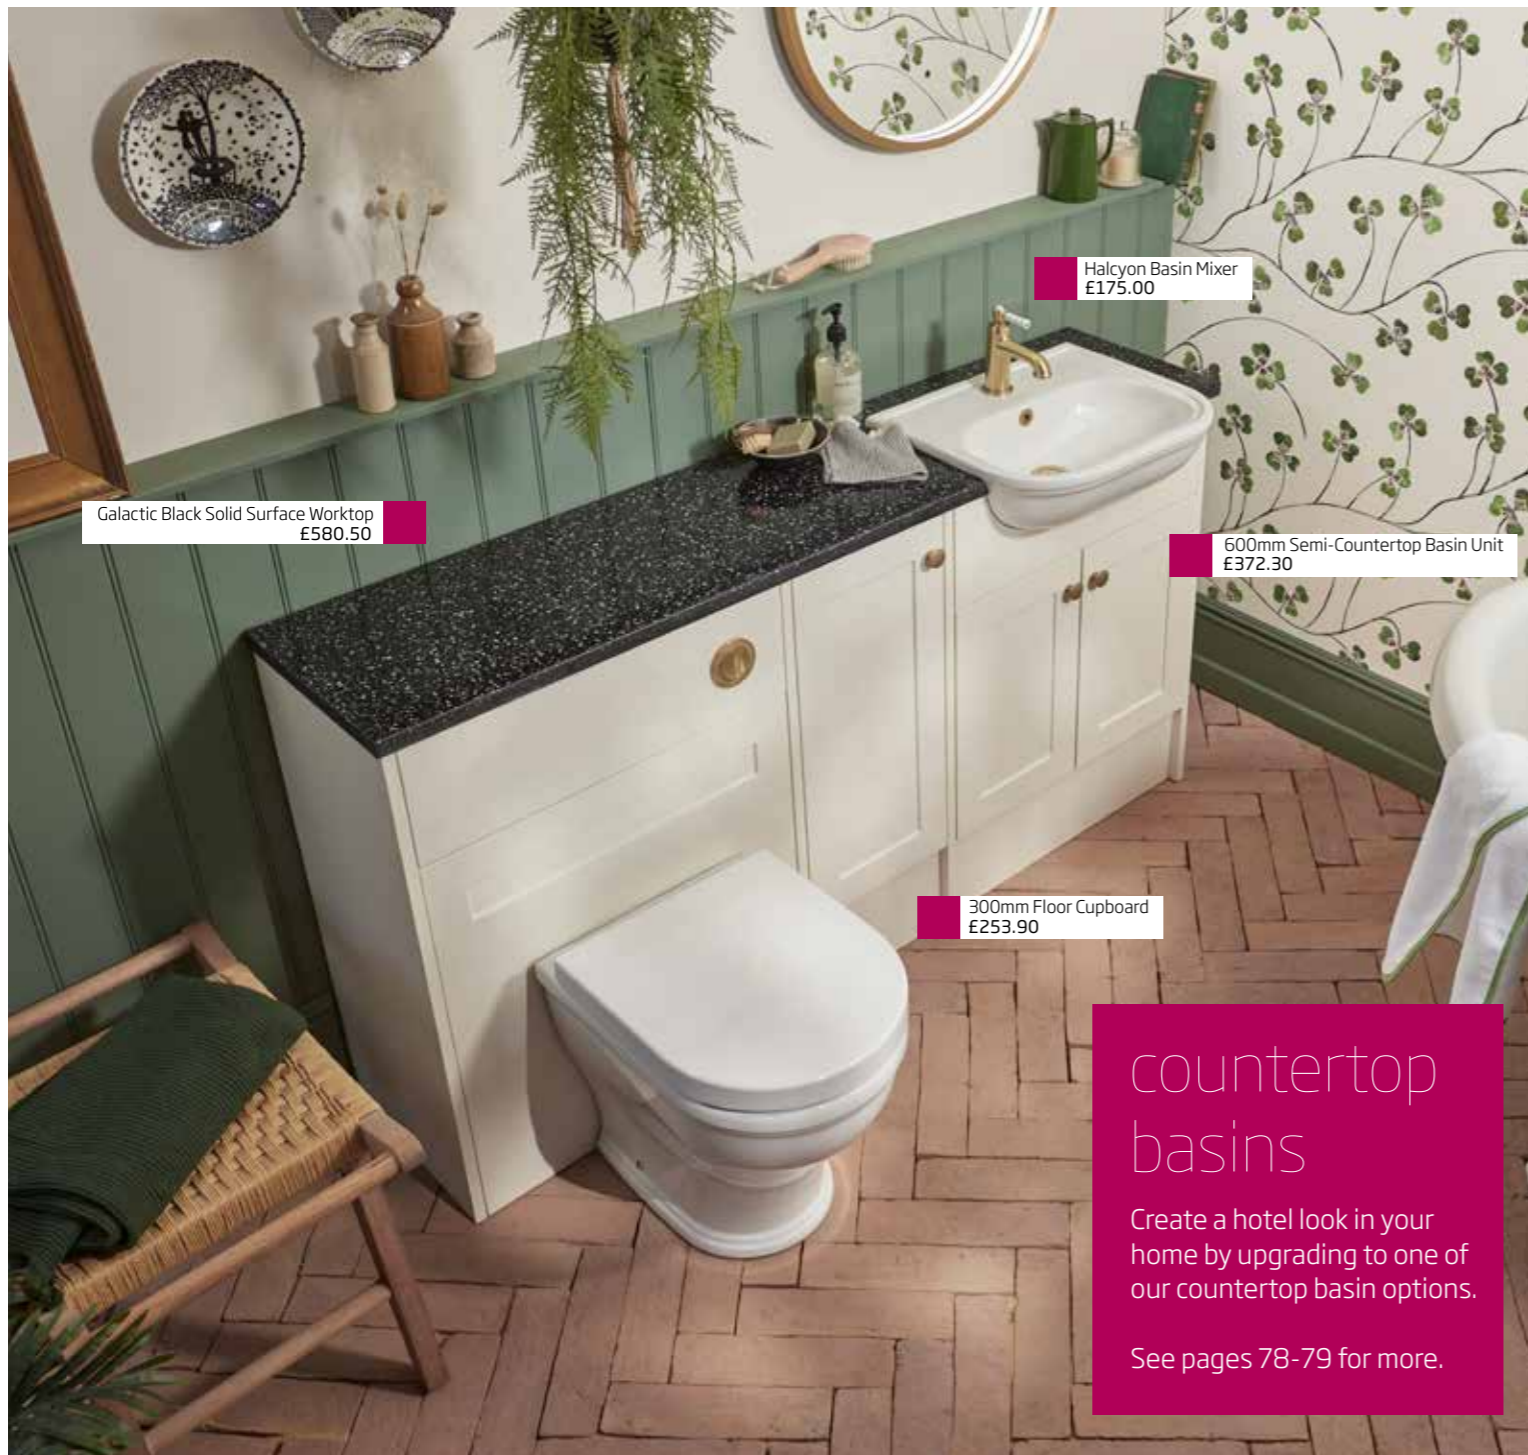

countertop basins

Create a hotel look in your home by upgrading to one of our countertop basin options.

See pages 78-79 for more.