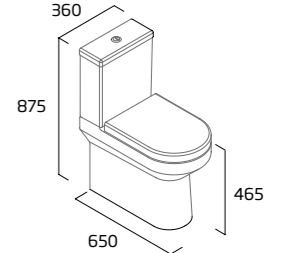

Rimless Comfort Height Fully Enclosed WC

- 460mm comfort height excluding seat
- Spigot Distance from wall: 155mm
- Fully enclosed sides
- Rimless Easi-Clean design
- Concealed fixings for anchoring to floor
- Price excludes seat

Ceramic	DCFPAN
RRP inc VAT	£249.60