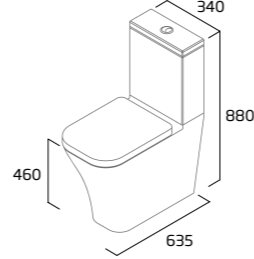

Comfort Height Fully Enclosed Close Coupled WC

- 460mm comfort height excluding seat
- Spigot distance from wall: 190mm
- Fully enclosed sides
- Rimless Easi-Clean design
- Concealed fixings for anchoring to floor
- Price excludes seat