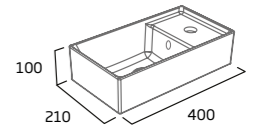

basin

Ceramic Basin

- Single tap hole
- Integrated overflow
- Reversible basin for left or right tap

Ceramic	ALT4080
RRP inc VAT	£117.70