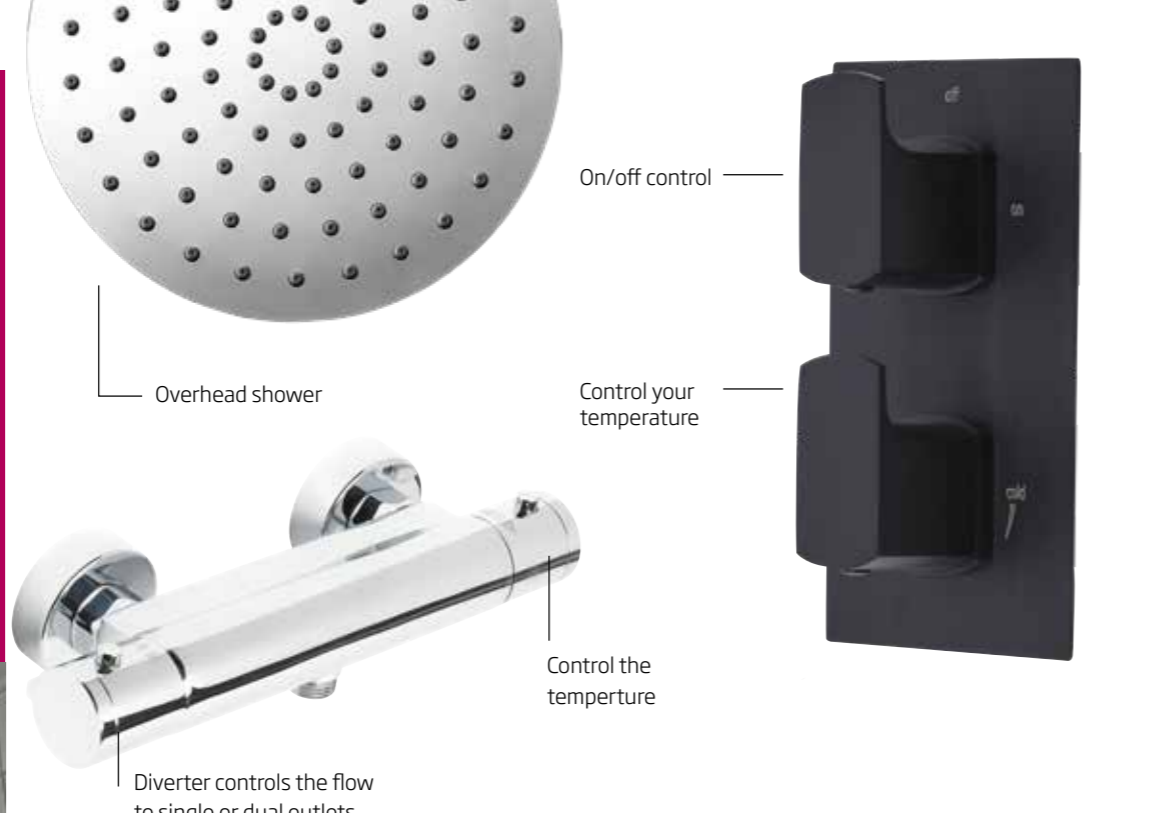

PVD hardwearing & scratch resistant coating. Brushed brass finish only

5 year guarantee on shower accessories

10 year guarantee includes thermostatic cartridge