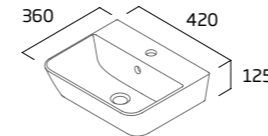

420mm Basin

- Monobloc tap hole
- Integrated overflow
- Suitable for use with Serenity pedestal and semi pedestal

Ceramic	SN420SB
RRP inc VAT	£120.00