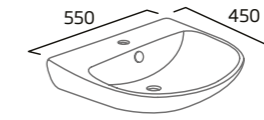

550mm Basin

- Slim edged design
- Monobloc tap hole
- Overflow
- Use with pedestal

Ceramic	RA550SB
RRP inc VAT	£159.60