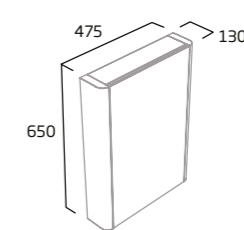

475mm Single Door Cabinet

- Soft close door
- Two internal shelves
- Left hand hinge

Gloss White	CNCAB475W
Light Grey	CNCAB475LG
Stone Grey	CNCAB475SG
RRP inc VAT	£217.60