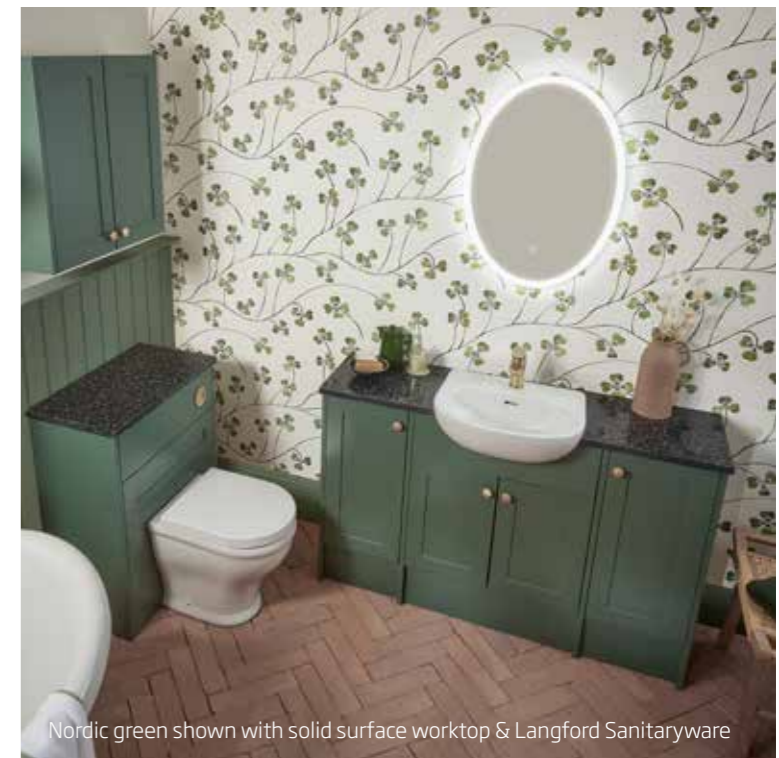

countertop basins

Create a hotel look in your home by upgrading to one of our countertop basin options.

See pages 78-79 for more.

stow features

Unit sizes

With colour matched carcasses, choose between standard or slim depth and either 500, 600 or 700mm basin units depending on the size of your room. Then, why not opt for coordinating wall and floor cupboards. Our back to wall WC units also come in two widths, 500mm and 600mm.

Soft close

Doors feature soft close hinges for a luxuriously quiet and controlled movement.

Worktops, basins and sanitaryware

To complement your bathroom style, take your pick from our excellent range of laminate or solid surface worktops on page 104-105. Then pair this with your choice of semi-countertop basin, or create a hotel look by upgrading to one of our countertop basin options on pages 78-79. Our full range of sanitaryware, including coordinating back to wall WCs, can be found on pages 122-173.

Alternatively, why not create a seamlessly contemporary look by choosing one of our sleek Isocast basins with integrated worktop. See pages 96-103 for more information.

Handle options

A choice of twelve handles will add the finishing touch to your Stow furniture. Go to pages 105 and 116 for handle options.