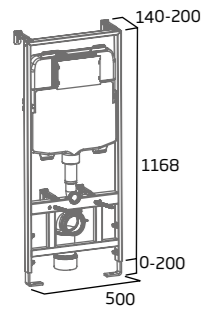

1.17m Wall Hung WC Frame