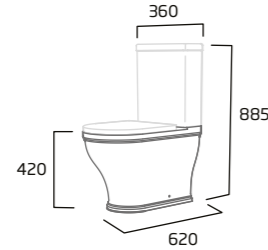

Fully Enclosed Close Coupled WC