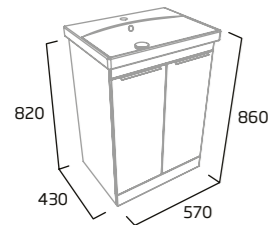

600mm Freestanding 2 Door Wash Unit