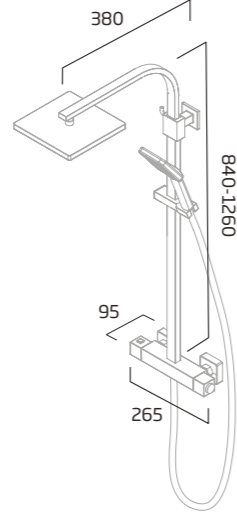

## Push Button Bar Valve Showers

**Joy**  
Single Function Shower System

Chrome - DC3003

**Joy**  
Dual Function Shower System

Black - TR3038  
Chrome - DC3004

**Spirit**  
Dual Function Shower System

Chrome - TR3037