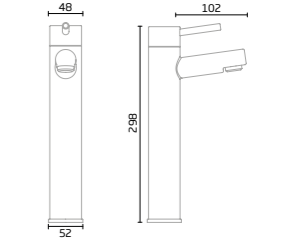

Chrome - TR1050

Bath Shower Mixer

Chrome - TR1051

Joy

Basin Mixer

Chrome - TR1062

Tall Basin Mixer

Chrome - TR1016