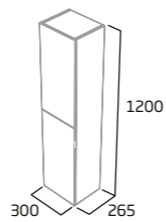

300mm Wall Column

- Soft close doors
- 3 x internal shelf (non adjustable)
- Reversible doors
- No handle required

Gloss White	AM3041.W
Light Grey	AM3041.LG
Nordic Green	AM3041.NG
Matt Anthracite	AM3041.MG
RRP inc VAT	£247.70