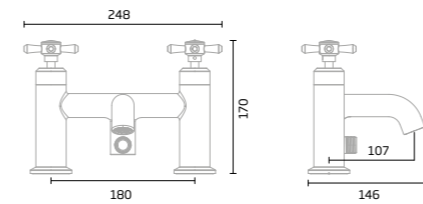

Bath Shower Mixer

Chrome -TR1080