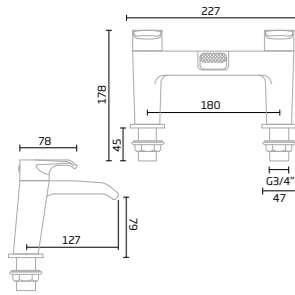

Bath Filler

Chrome -TR1043