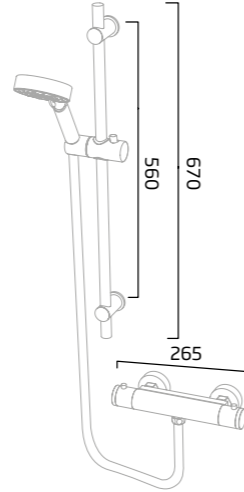

Bar Valve Showers

Awake
Single Function Shower System

Chrome - TR3002