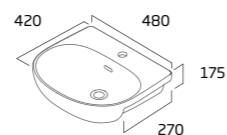

Standard Depth Semi-Countertop Basin