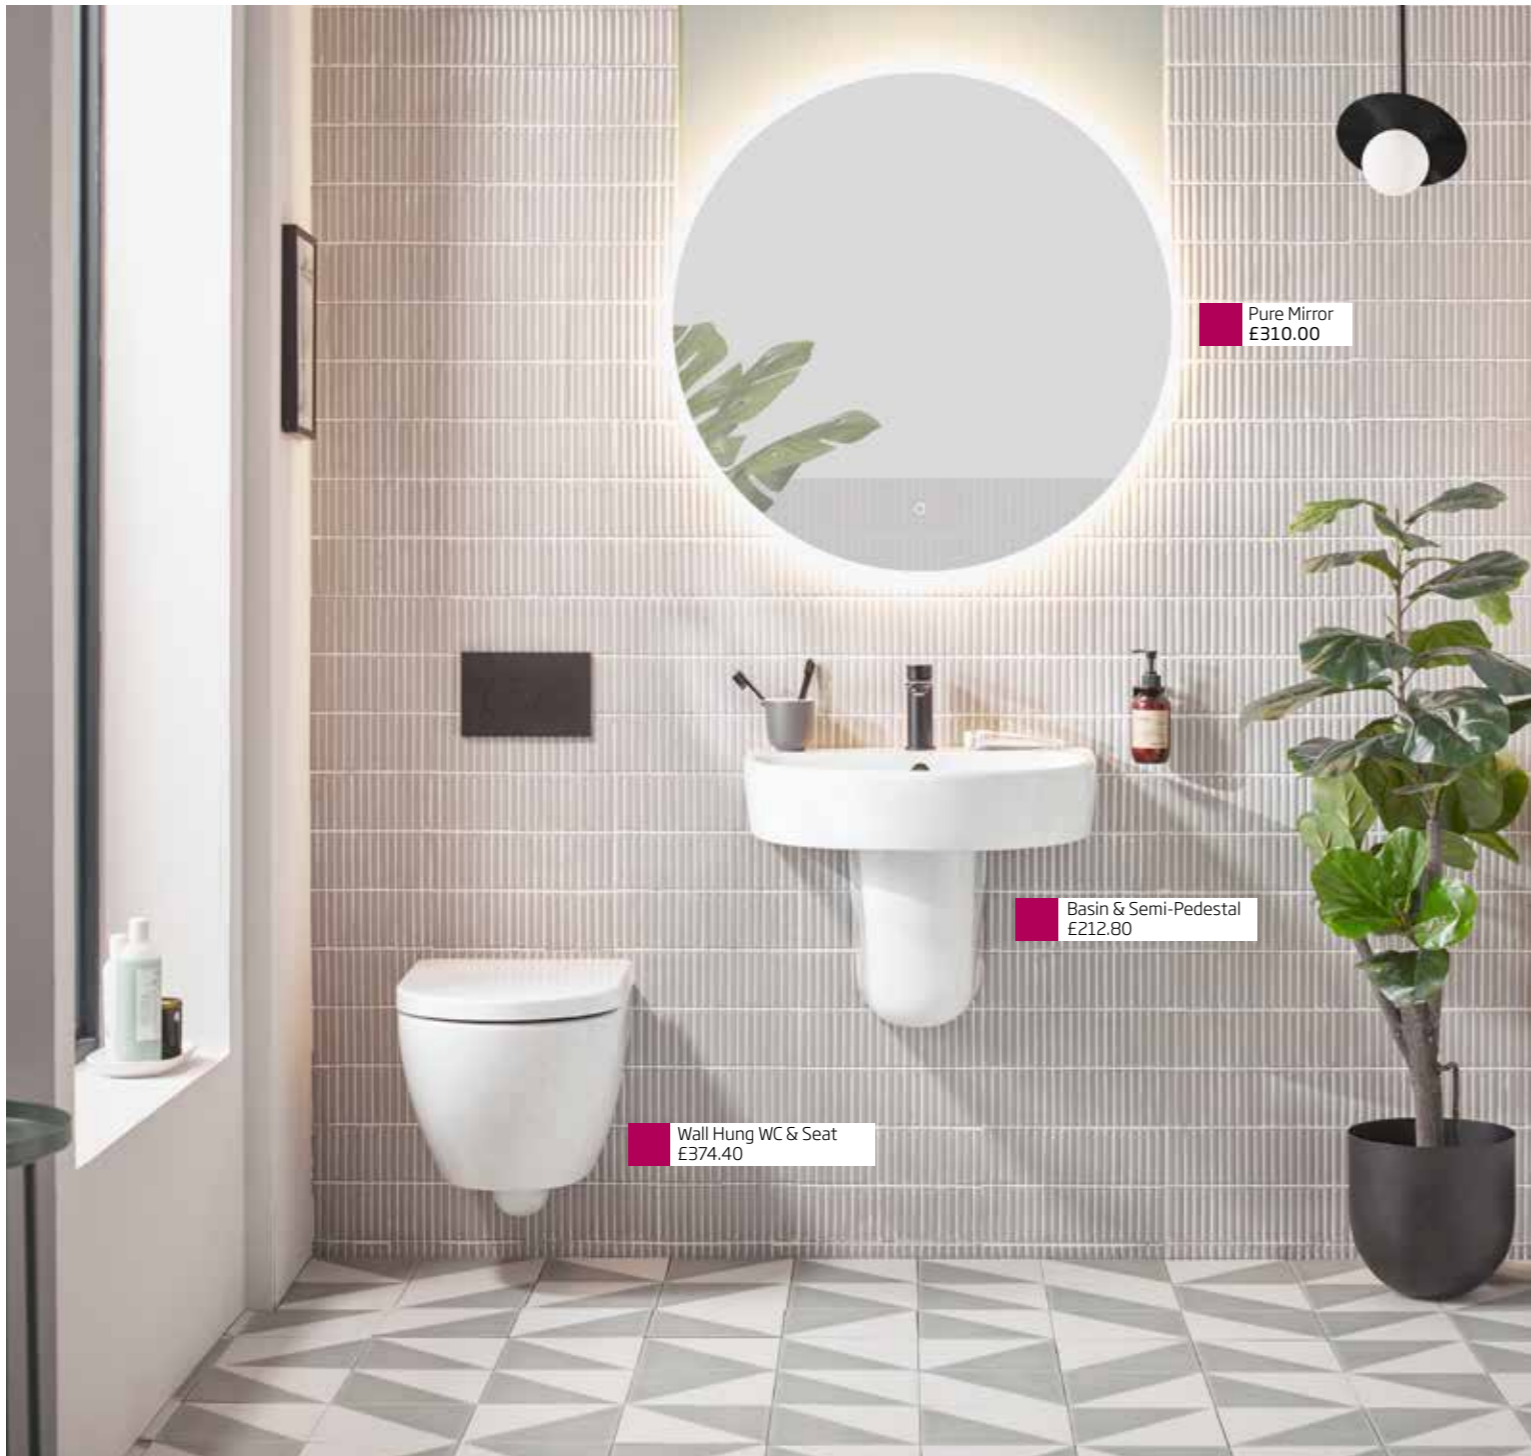

Pure Mirror
£310.00

Basin & Semi-Pedestal
£212.80

Wall Hung WC & Seat
£374.40