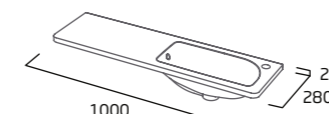

1000mm Isocast Basin - Right

- Single tap hole
- Right side basin
- Integrated overflow

Isocast	CNR180IS
RRP inc VAT	£267.60

overflow covers ...

Black & brass overflow caps are available to purchase to complete your ceramic basins. Chrome caps provided as standard or upgrade to white for no additional cost.

Black - OVMCBK	£10.00
Brushed Brass - OVMCA	£10.00
White - OVMC22WT