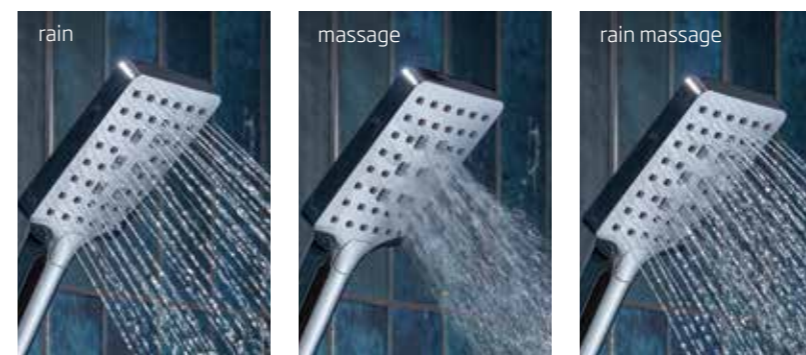

temperature control

The Spirit push button at the handset has 3 functions and can easily be changed by pressing the button at the bottom of the shower head. Available with single and dual function showers