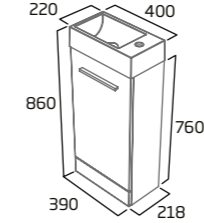

400mm Freestanding Wash Unit Including Isocast Basin