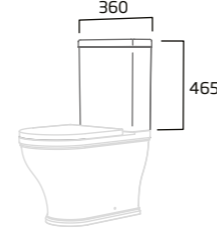

Standard WC Cistern with Contactless Flush