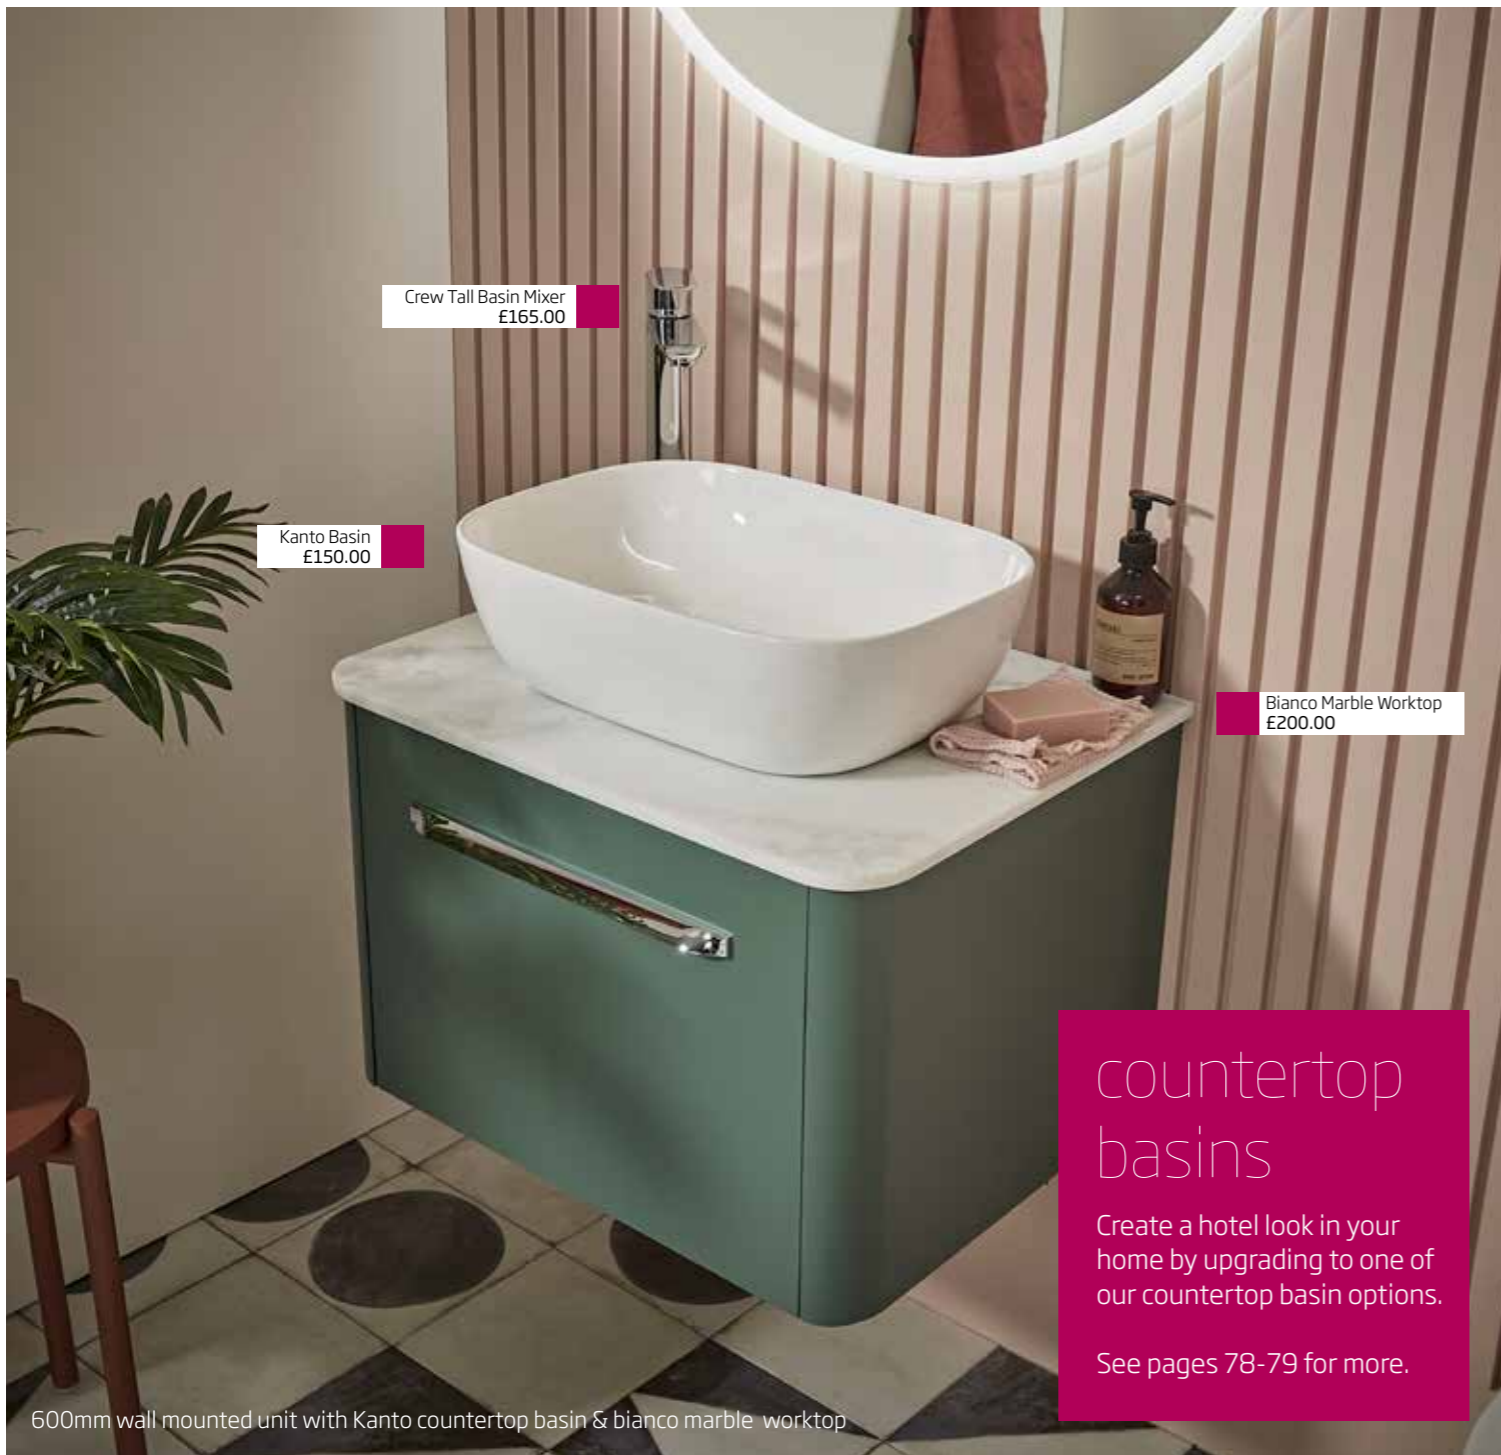

Crew Tall Basin Mixer
£165.00

Kanto Basin
£150.00

Bianco Marble Worktop
£200.00

countertop
basins

Create a hotel look in your home by upgrading to one of our countertop basin options.

See pages 78-79 for more.

600mm wall mounted unit with Kanto countertop basin & bianco marble worktop