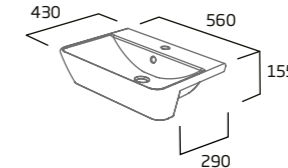

Semi-Countertop Basin 2 Tap Hole

- Contemporary design
- Suitable for standard depth furniture
- Supplied with cutting template for worktop and fascia
- Monobloc tap hole
- Minimum furniture depth 290mm

Ceramic	DC14002
RRP inc VAT	£205.30