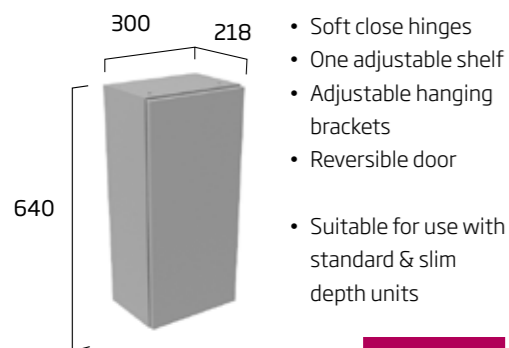

wall cupboards (suitable for use with standard & slim depth units)

300mm 1 Door Wall Cupboard with Fascia Door Pack & Carcass