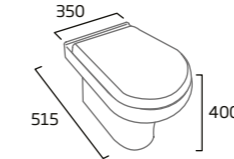

Back To Wall WC

- Contemporary design
- Top fix design for use with debut WC seat (price excludes seat)
- Concealed fixings for anchoring to the floor

Ceramic	DBWPAN
RRP inc VAT	£176.80