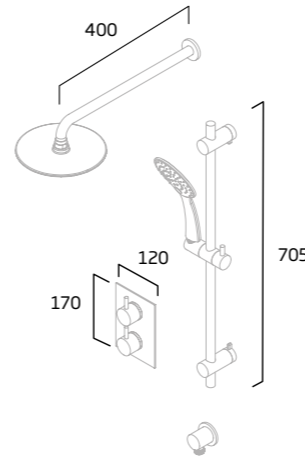

Concealed Valve Showers

Fuse, Joy, Crew & Prefix
Dual Function Shower System

Fuse
Brushed Brass - TR3030
Black - TR3029
Chrome - TR3008

Joy
Chrome - TR3011

Crew
Chrome - TR3006

Prefix
Chrome - TR3009