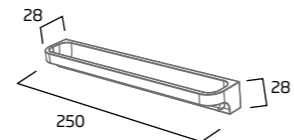

250mm Pull Handle

Chrome	PLTH03250C
Black	PLTH03250B