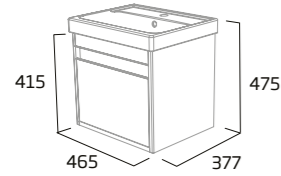

status product details

furniture units

500mm Wall Mounted Wash Unit

- Soft close drawer
- See page 15 for bespoke handle choices

Gloss White	STA5012.W
Light Grey	STA5012.LG
Nordic Green	STA5012.NG
Matt Anthracite	STA5012.MG
RRP inc VAT	£350.00