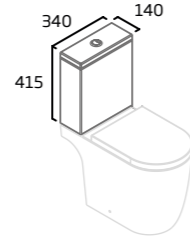

Standard WC Cistern

- For use with Sky fully enclosed & open back WC pan
- 6/4L Dual Flush
- Chrome button
- Air gap technology

Ceramic	SN63CCC
RRP inc VAT	£136.50