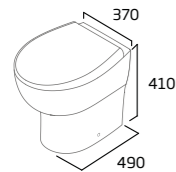

Back To Wall WC