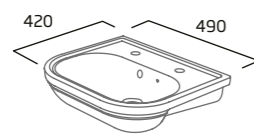

Semi-Countertop Basin 2 Tap Hole