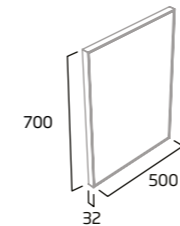

mirrors

500mm Framed Mirror

- Colour matched to furniture

Gloss White	AM5050.W
Light Grey	AM5050.LG
Midnight Grey	AM5050.MT
Willow	AM5050.WL
RRP inc VAT	£132.70