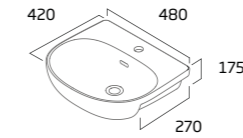

Standard Depth Semi-Countertop Basin