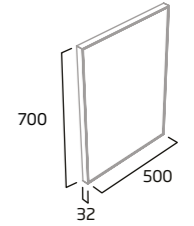

### 500mm Framed Mirror

- Colour matched to furniture

|             |           |
|-------------|-----------|
| Gloss White | AM5050.W  |
| Light Grey  | AM5050.LG |
| Stone Grey  | AM5050.ST |
| RRP inc VAT | £132.70   |