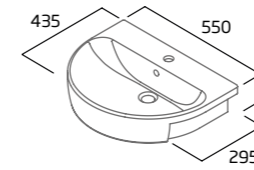

550mm Semi-Countertop Basin

- Suitable for use with standard depth fitted furniture
- Supplied with cutting template for worktop and fascia
- Monobloc tap hole
- Integrated overflow
- Minimum furniture depth: 295mm

Ceramic	DC14055
RRP inc VAT	£205.30