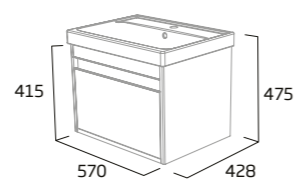

600mm Wall Mounted Wash Unit

- Soft close drawer
- See page 15 for bespoke handle choices

Gloss White	STA6012.W
Light Grey	STA6012.LG
Nordic Green	STA6012.NG
Matt Anthracite	STA6012.MG
RRP inc VAT	£400.00