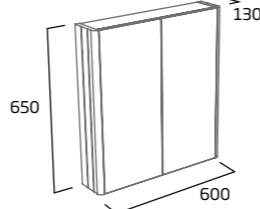

Double Door Mirrored Cabinet

- Soft close doors
- Internal shelf (non adjustable)
- Door hinged on left hand side

Natural White	HALCAB60.NW
Stone Grey	HALCAB60.SG
Midnight Grey	HALCAB60.MT
Nordic Green	HALCAB60.NG
Powder Blue	HALCAB60.PB
RRP inc VAT	£275.20