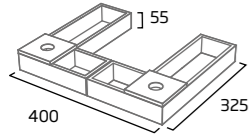

platform product details

storage boxes

500mm Storage Pack 1