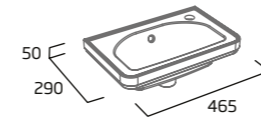

basins

400mm Basin - 1 Tap Hole