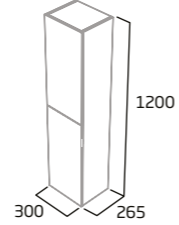

### 300mm Wall Column

- Soft close doors
- 3 x internal shelf (non adjustable)
- Reversible doors
- No handle required

|              |           |
|--------------|-----------|
| Gloss White  | AM3041.W  |
| Light Grey   | AM3041.LG |
| Stone Grey   | AM3041.ST |
| Basalt Wood  | AM3041.BT |
| Dark Blue    | AM3041.KB |
| Nordic Green | AM3041.NG |
| RRP inc VAT  | £247.70   |