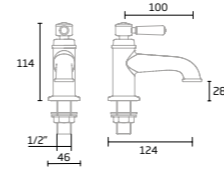

Basin Taps (pair)

Brushed Brass - TR1119

Chrome - TR1113