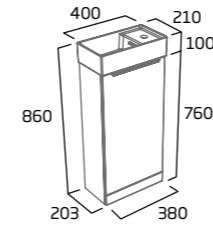

alto product details

furniture units

400mm Freestanding Wash Unit

- Soft close door
- Internal shelf
- Reversible door
- Chrome top mounted handle
- See below for alternative handle choices

Gloss White	ALT400.W
Light Grey	ALT400.LG
Dark Blue	ALT400.KB
Willow	ALT400.WL
Dusky Pink	ALT400.DP
Basalt Wood	ALT400.BT
RRP inc VAT	£176.80