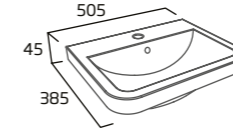

500mm Basin

- Single tap hole
- Integrated overflow

Ceramic	CN5480
RRP inc VAT	£207.40