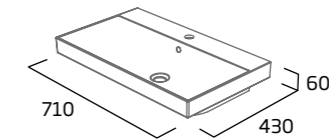

700mm Basin

- Single tap hole
- Integrated overflow

Ceramic	DC12013
RRP inc VAT	£295.00