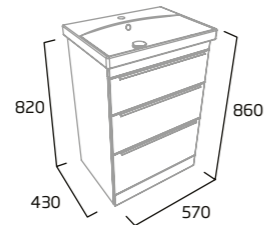

600mm Freestanding 3 Door Wash Unit