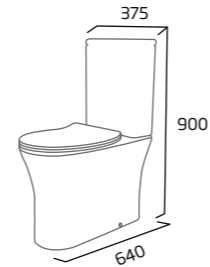

Comfort Height Fully Enclosed Close Coupled WC

- Fully Enclosed Sides
- Rimless Easi-Clean design
- Concealed fixings for anchoring to floor
- For use with Radar WC cistern only
- 460mm pan height excludes seat
- Spigot distance from the wall: 200mm (Price excludes WC seat)

Ceramic	RA645CFP
RRP inc VAT	£380.50