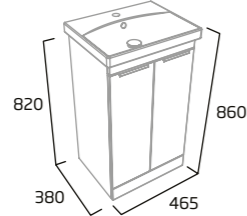

500mm Freestanding 2 Door Wash Unit