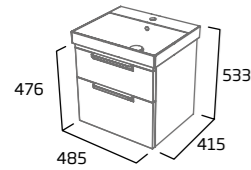

platform product details

furniture units

500mm Wall Mounted Wash Unit

- Soft close drawers
- See page 25 for bespoke handle choices

Gloss White	PLT5012.W
Light Grey	PLT5012.LG
Midnight Grey	PLT5012.MT
Willow	PLT5012.WL
RRP inc VAT	£490.20