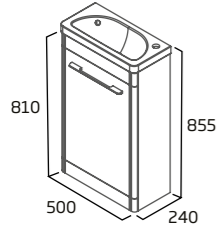

contour product details

furniture units

500mm Cloakroom Wash Unit

- Soft close door
- Internal shelf
- Reversible door

Gloss White	CN5010.W
Anthracite	CN5010.G
Stone Grey	CN5010.ST
Light Grey	CN5010.LG
Dark Blue	CN5010.KB
Nordic Green	CN5010.NG
RRP inc VAT	£319.20