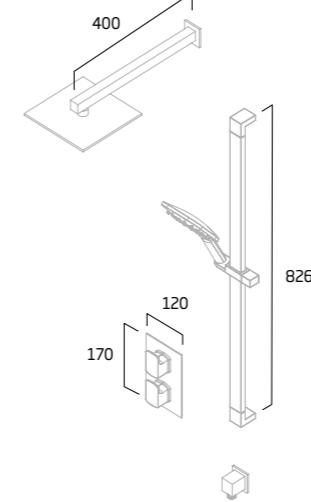

Spirit & Ergo
Dual Function Shower System

Spirit
Chrome - TR3010

Ergo
Brushed Brass - TR3032
Black - TR3031
Chrome - TR3007