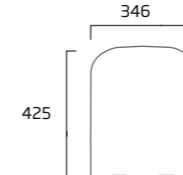

Slim Soft Close WC Seat

- Slim design
- Top fix design
- Quick release hinges for easy cleaning
- Soft close hinges
- Thermoset plastic

White	SNSLSCTS
RRP inc VAT	£104.10