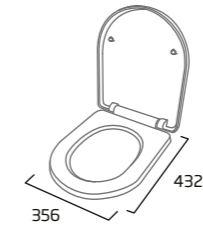

Soft Close WC Seat

- Wrap-over lid design
- Top fix
- Easy lift off quick release hinges
- Chrome soft close hinges
- Suitable for use with Radar pans

White	DSCTS2
RRP inc VAT	£94.90