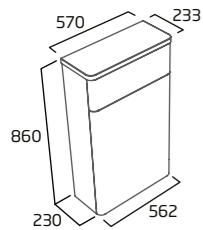

auxillary

Back to Wall WC Unit

- Removable top and main fascia panels for easy access to cistern
- Gloss white 25mm thick worktop
- See sanitaryware section for back to wall pan and cistern options

Gloss White	AM5626.W
Anthracite	AM5626.G
Stone Grey	AM5626.ST
Light Grey	AM5626.LG
Dark Blue	AM5626.KB
Nordic Green	AM5626.NG
RRP inc VAT	£373.00