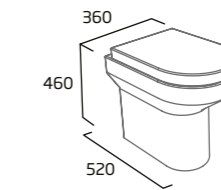

Comfort Height Back To Wall WC

- Pan height excludes seat 460mm
- Contemporary design
- Top fix design for use with debut WC seat (price excludes seat)
- Concealed fixings for anchoring to the floor

Ceramic	DCBWPAN
RRP inc VAT	£223.00