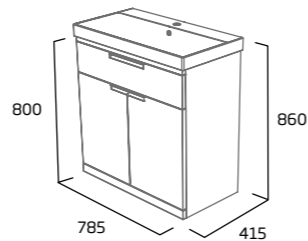

800mm Freestanding Wash Unit

- Soft close doors
- Soft close drawer
- Internal shelf
- See page 25 for bespoke handle choices

Gloss White	PLT8010.W
Light Grey	PLT8010.LG
Midnight Grey	PLT8010.MT
Willow	PLT8010.WL
RRP inc VAT	£642.00