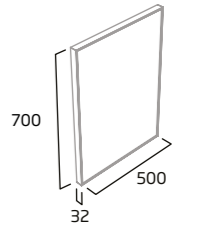

### 500mm Framed Mirror

- Colour matched to furniture

|              |           |
|--------------|-----------|
| Gloss White  | AM5050.W  |
| Light Grey   | AM5050.LG |
| Nordic Green | AM5050.NG |
| RRP inc VAT  | £132.70   |