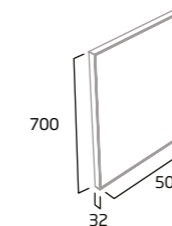

#### 500mm Framed Mirror

- Colour matched to furniture

|             |           |
|-------------|-----------|
| Gloss White | AM5050.W  |
| Light Grey  | AM5050.LG |
| Dark Blue   | AM5050.KB |
| Willow      | AM5050.WL |
| RRP inc VAT | £132.70   |