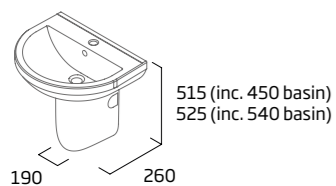

Semi Pedestal