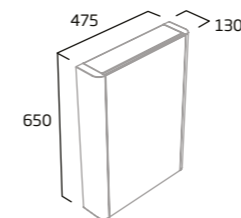

### 475mm Single Door Cabinet

- Soft close door
- Two internal shelves
- Left hand hinge

|              |            |
|--------------|------------|
| Gloss White  | CNCAB475W  |
| Anthracite   | CNCAB475A  |
| Stone Grey   | CNCAB475SG |
| Light Grey   | CNCAB475LG |
| Dark Blue    | CNCAB475KB |
| Nordic Green | CNCAB475NG |
| RRP inc VAT  | £217.60    |