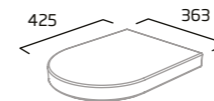

Soft Close WC Seat

- Top fix design
- Quick release hinges for easy cleaning
- Soft close hinges
- Durable thermoset plastic

White	DC14031
RRP inc VAT	£95.00