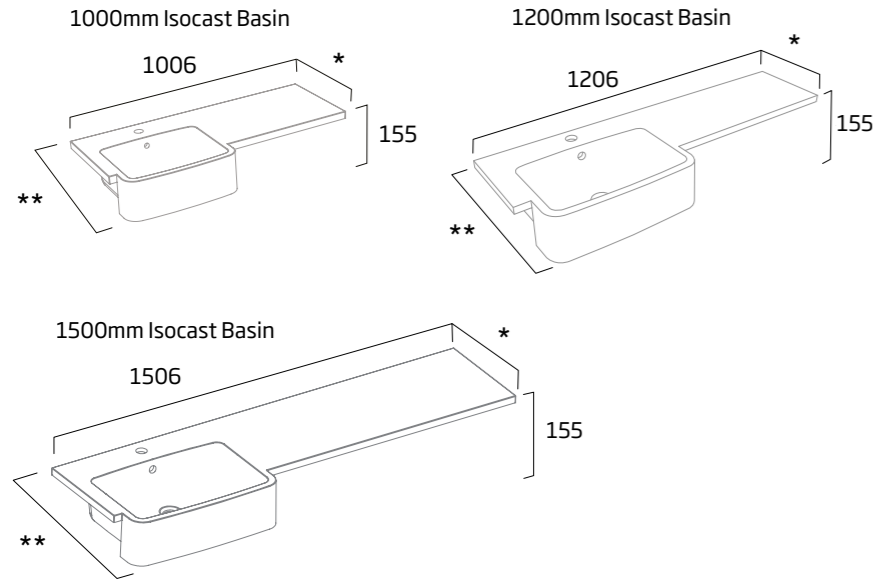

isocast basins

Standard & Slim Depth Left or Right Hand Isocast Basins

- Left or right side basins available in all sizes
- For use with standard or slim depth semi-countertop base units only
- Tap hole is predrilled in all standard depth basins

- Tap hole is undrilled in all slim depth basins
- Instructions for drilling the slim depth basin tap hole are included

- Standard depth 355mm
- Slim depth 220mm

- ** Standard depth with basin 453mm
- ** Slim depth with basin 310mm