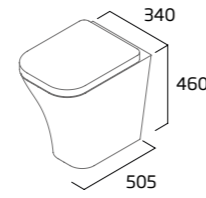

Comfort Height Back To Wall WC

- 460mm comfort height excluding seat
- Rimless Easi-Clean design
- Concealed fixings for anchoring to floor
- Price excludes seat