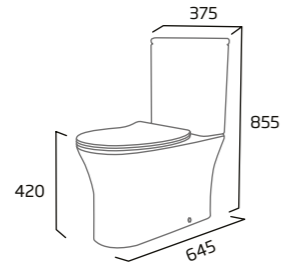

Standard Height Fully Enclosed Close Coupled WC

- Fully enclosed sides
- Rimless Easi-Clean design
- Concealed fixings for anchoring to floor
- For use with Radar WC cistern only
- Spigot distance from wall: 200mm (Price excludes WC seat)

Ceramic	RA645CCP
RRP inc VAT	£320.30