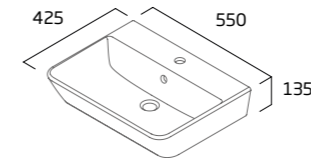

550 Basin

- Monobloc tap hole
- Integrated overflow
- Suitable for use with Serenity pedestal and semi pedestal

Ceramic	SN550SB
RRP inc VAT	£159.60