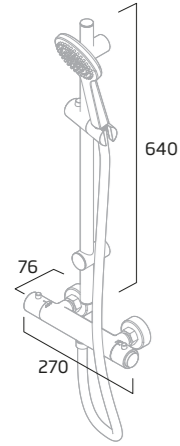

## Push Button Bar Valve Showers

**Joy**  
Single Function Shower System

Chrome - DC3003

**Joy**  
Dual Function Shower System

Black - TR3038  
Chrome - DC3004

**Spirit**  
Dual Function Shower System

Chrome - TR3037