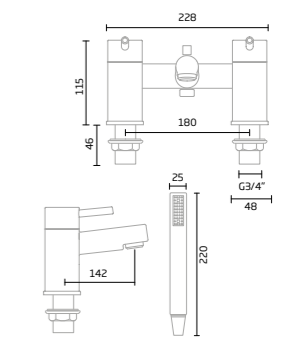

Bath Shower Mixer