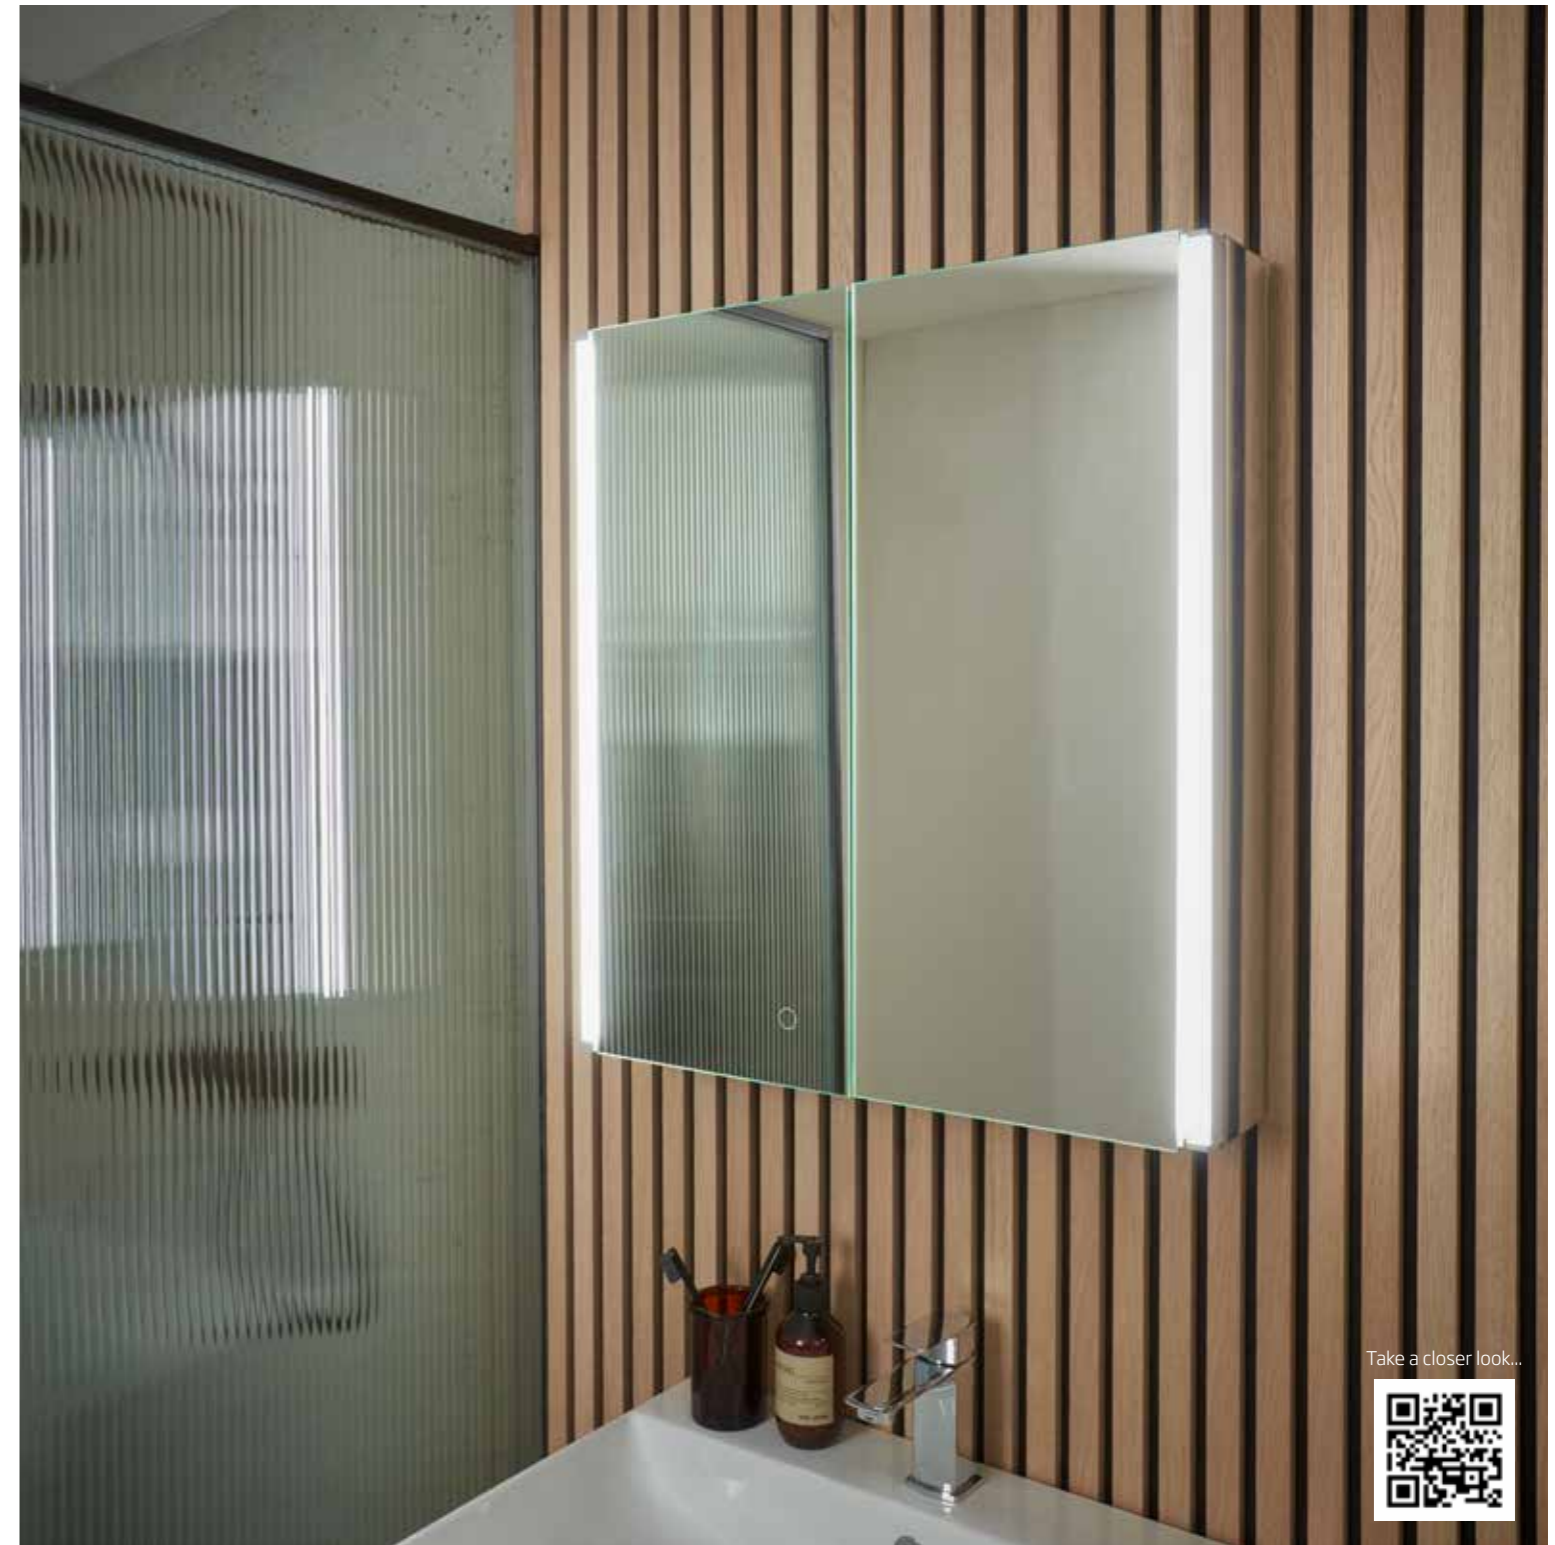

Take a closer look...