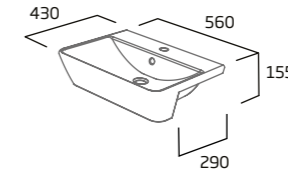

Semi-Countertop Basin

- Suitable for standard depth furniture fitted furniture
- Compatible with 600mm width fitted furniture
- Supplied with cutting template for worktop and fascia
- Minimum furniture depth: 290mm
- Integrated overflow
- Monobloc tap hole

Ceramic	DC14002
RRP inc VAT	£205.30