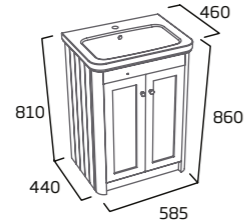

600mm Freestanding Wash Unit