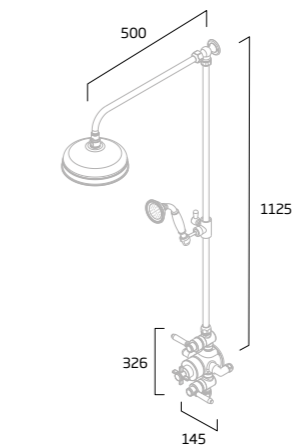

Exposed Valve Showers

Ashton & Regatta
Dual Function Shower System

Ashton
Chrome - TR3016

Regatta
Chrome - TR3015