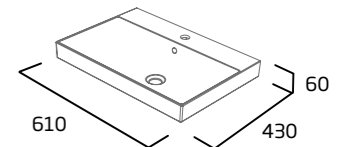

600mm Basin

- Single tap hole
- Integrated overflow

Ceramic	DC12012
RRP inc VAT	£235.40