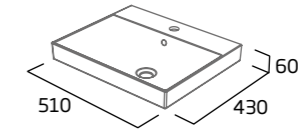

basins

500mm Basin

- Single tap hole
- Integrated overflow

Ceramic	DC12011
RRP inc VAT	£215.00