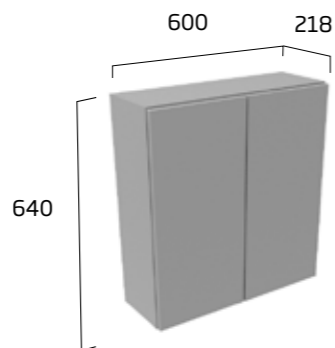

600mm 2 Door Wall Cupboard with Fascia Door Pack & Carcass