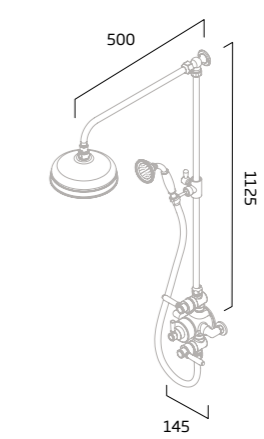

Halcyon
Dual Function Shower System

Halcyon
Brushed Brass - TR3035
Chrome - TR3034