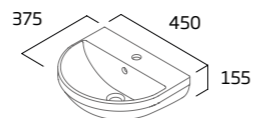

450mm Basin