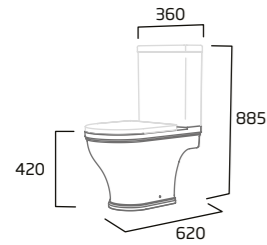

langford product details

Easi-Clean rimless hygienic design	10 year guarantee on ceramic basins & WCs	5 year guarantee on WC seats	5 year guarantee on cistern fittings

Standard Height Close Coupled WC