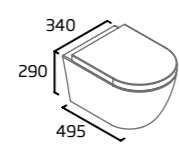

Wall Hung WC Pan

- Short projection
- Rimless Easi-clean design
- Concealed fixings for securing to frame
- For use with Sky WC seat (price excludes seat)

Ceramic	SY495WH
RRP inc VAT	£279.50