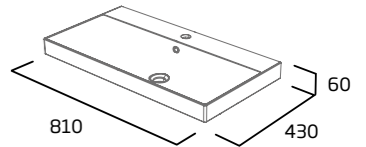

800mm Basin

- Single tap hole
- Integrated overflow

Ceramic	DC12014
RRP inc VAT	£307.40