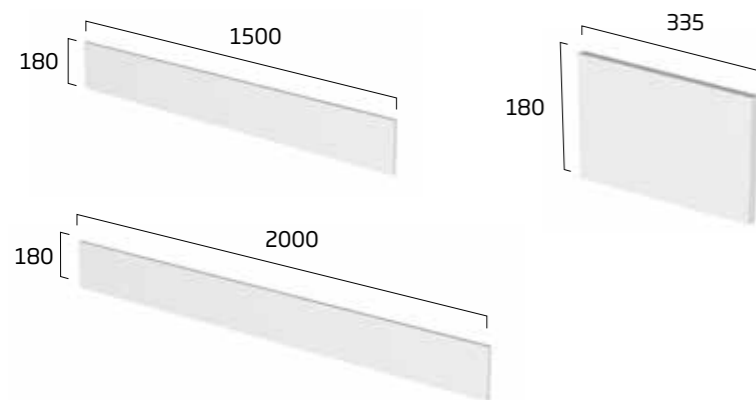

#### 1500mm & 2000 plinths

- 15mm thick
- To be cut to size depending on individual installation