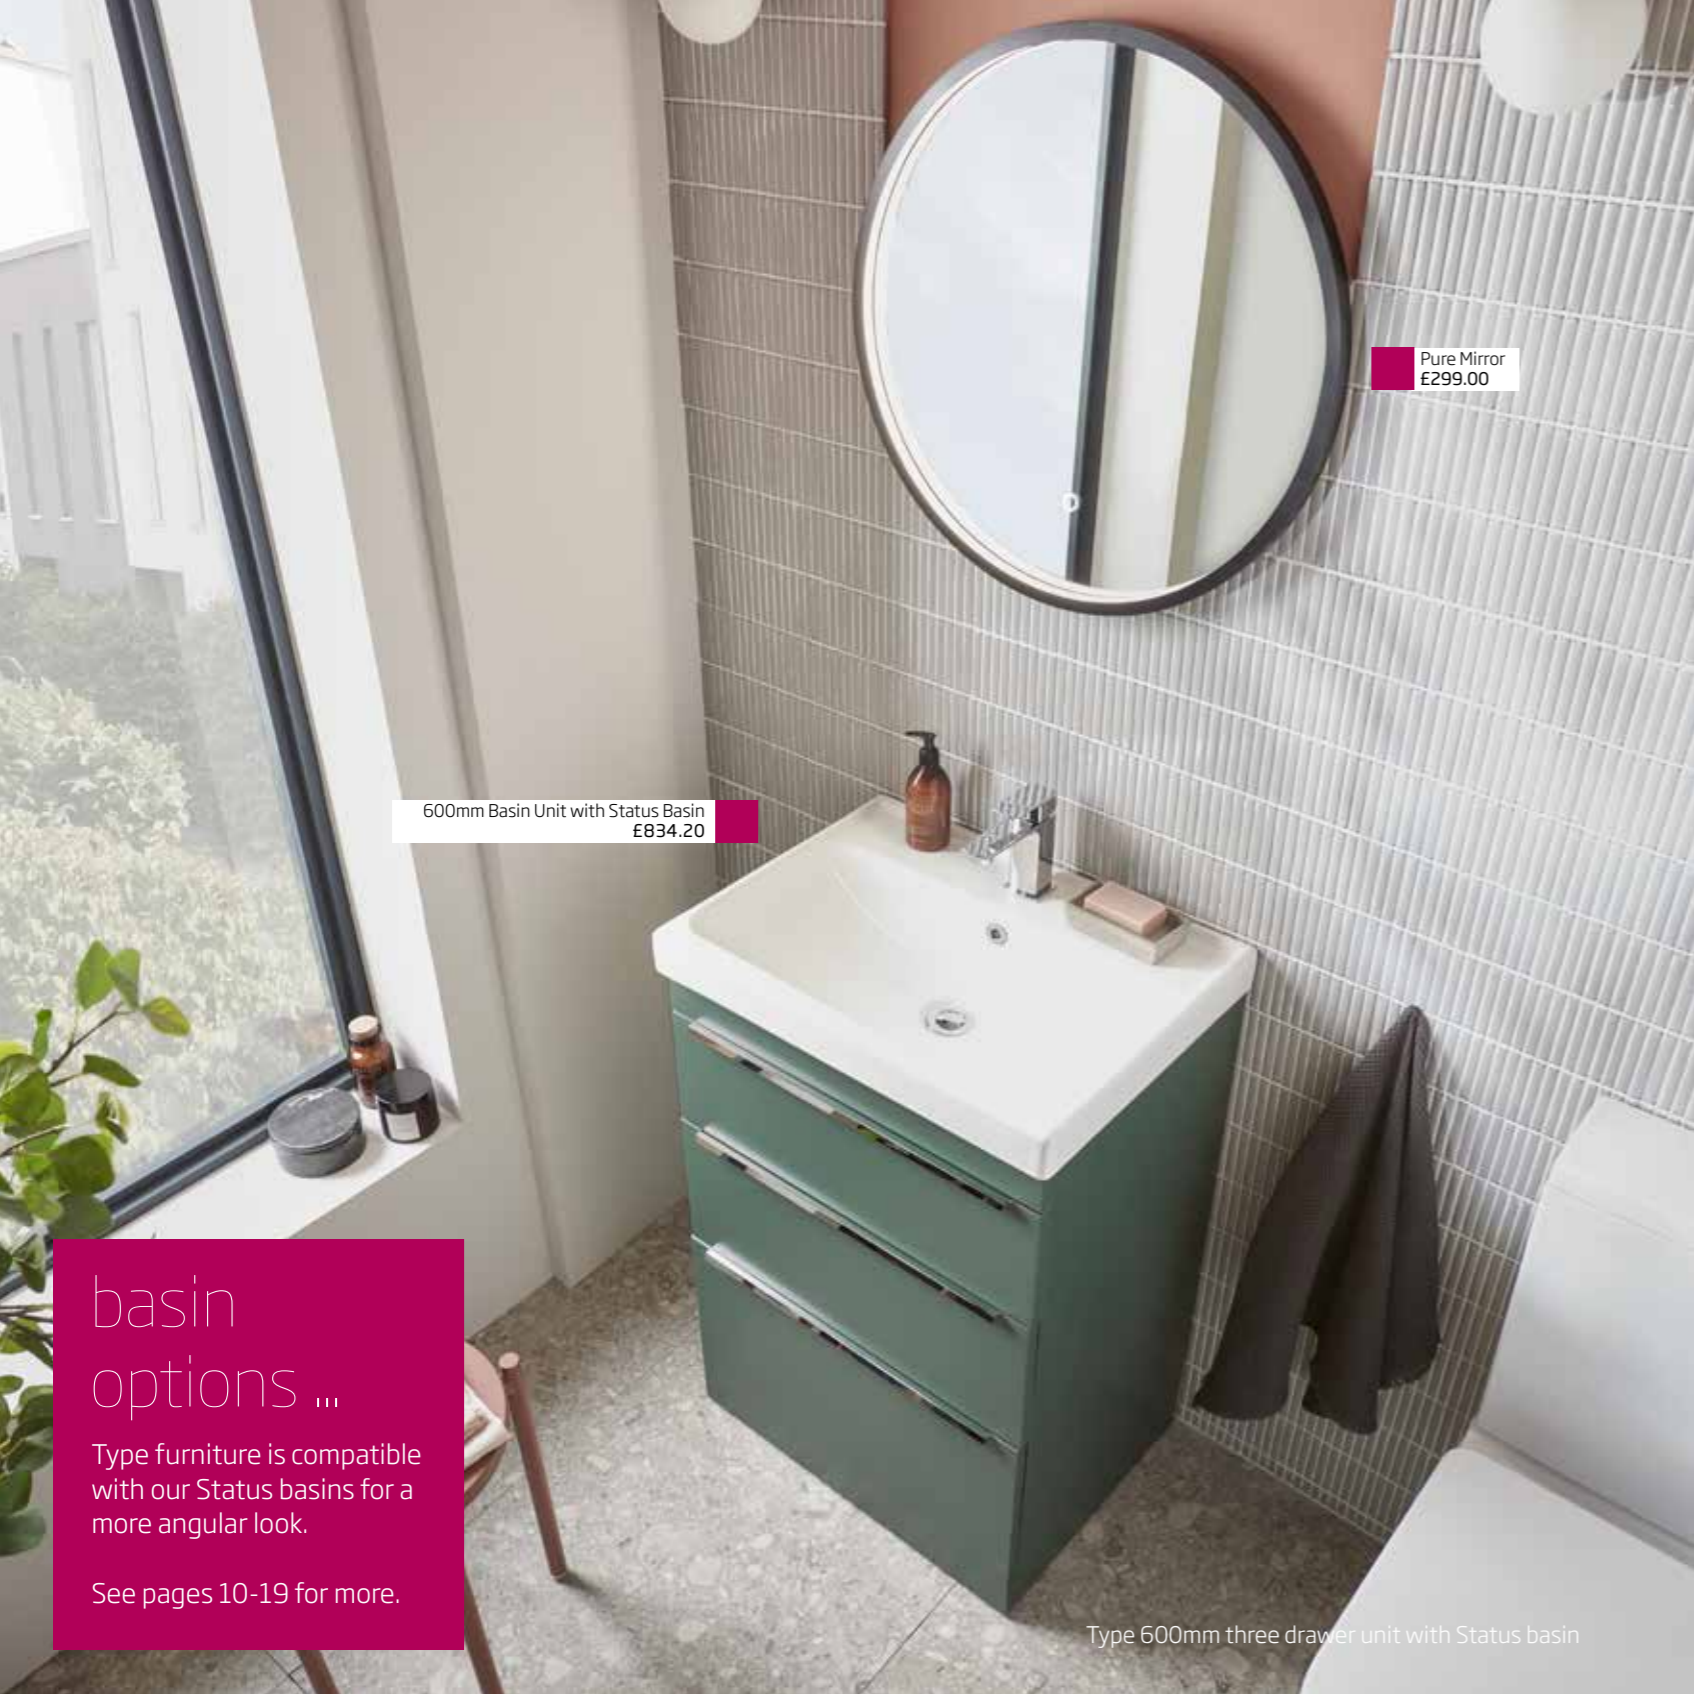

### 600mm Double Door Cabinet

- Soft close doors
- Adjustable internal shelf

|              |           |
|--------------|-----------|
| Gloss White  | CNCAB60W  |
| Anthracite   | CNCAB60A  |
| Stone Grey   | CNCAB60SG |
| Light Grey   | CNCAB60LG |
| Dark Blue    | CNCAB60KB |
| Nordic Green | CNCAB60NG |
| RRP inc VAT  | £287.00   |

Pure Mirror  
£299.00

600mm Basin Unit with Status Basin  
£834.20

Type 600mm three drawer unit with Status basin

basin options ...  
Type furniture is compatible with our Status basins for a more angular look.  
See pages 10-19 for more.