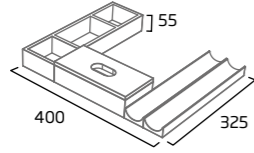

500mm Storage Pack 2