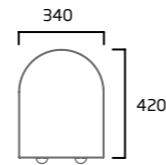

Soft Close WC Seat

- Wrap over lid design
- Top Fix design
- Easy one button quick release hinges
- Chrome soft close hinges
- Durable thermoset plastic

White	SYSCS
RRP inc VAT	£94.90