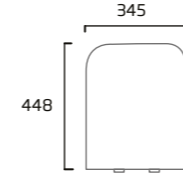

Wrap Over Soft Close WC Seat

- Top fix design
- Quick release hinges for easy cleaning
- Soft close hinges
- Thermoset plastic

White	SNSCTS
RRP inc VAT	£94.90