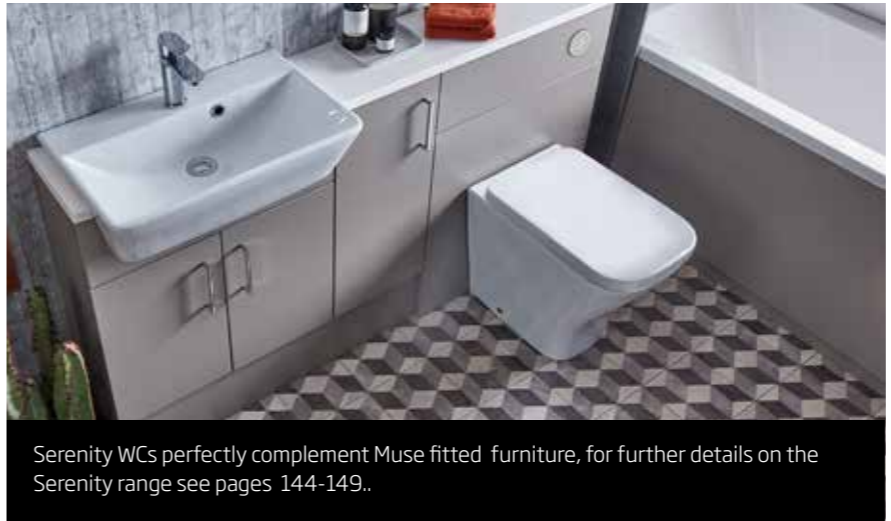

muse finishes

- gloss white
- stone grey
- midnight grey
- fossil
- dark blue
- nordic green

5
year
guarantee

Serenity WCs perfectly complement Muse fitted furniture, for further details on the Serenity range see pages 144-149.