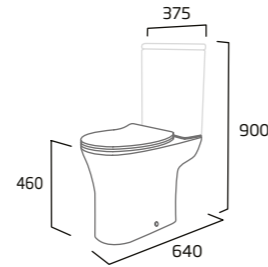

Comfort Height Close Coupled WC

- 120mm open side void
- Rimless Easi-Clean design
- Concealed fixings for anchoring to floor
- For use with Radar WC cistern only
- 460mm pan height excludes seat
- Spigot distance from the wall: 200mm (Price excludes WC seat)

Ceramic	RA645CHP
RRP inc VAT	£348.30