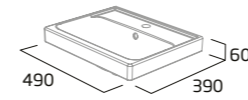

basins

500mm Basin

- Single tap hole
- Integrated overflow

Ceramic	DC12060
RRP inc VAT	£175.00