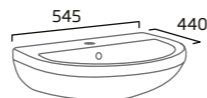

540mm Basin