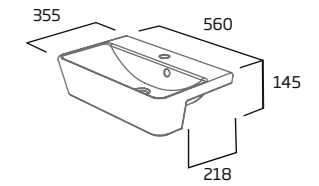

Slim Depth Semi-Countertop Basin 1 Tap Hole

- Contemporary design
- Suitable for slim depth furniture
- Supplied with cutting template for worktop and fascia
- Monobloc tap hole
- Minimum furniture depth 218mm

Ceramic	DC14003
RRP inc VAT	£184.90

Ceramic	SN620CCP
RRP inc VAT	£290.20

Ceramic	SN620CFP
RRP inc VAT	£320.30

Ceramic	SN620CHP
RRP inc VAT	£348.30

Ceramic	SN620CHFP
RRP inc VAT	£380.50