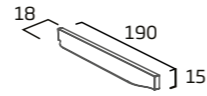

160mm Cup Handle

Chrome	CNH01C.160
Black	CNH01B.160
RRP inc VAT	£11.90