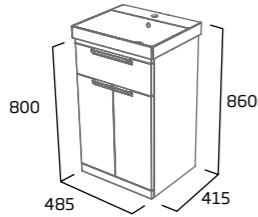

500mm Freestanding Wash Unit

- Soft close doors
- Soft close drawer
- Internal shelf
- See page 25 for bespoke handle choices

Gloss White	PLT5010.W
Light Grey	PLT5010.LG
Midnight Grey	PLT5010.MT
Willow	PLT5010.WL
RRP inc VAT	£542.80