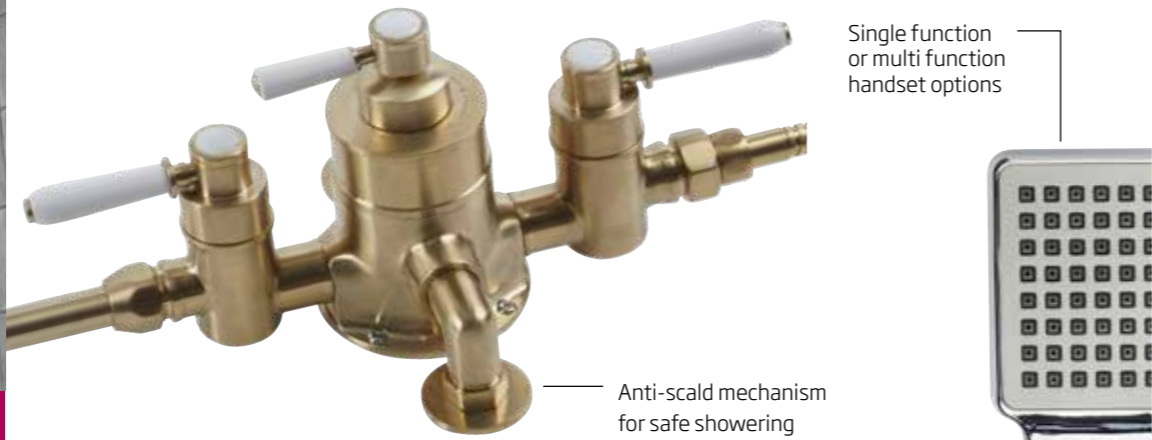

PVD hardwearing & scratch resistant coating. Brushed brass finish only

5 year guarantee on shower accessories

10 year guarantee includes thermostatic cartridge