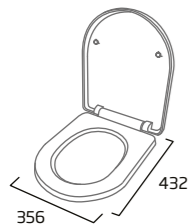

10
year
guarantee on
ceramic basins
& WCs

5
year
guarantee on
WC seats

5
year
guarantee on
cistern fittings

Soft Close WC Seat