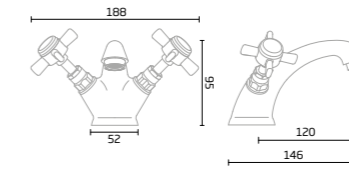

Regatta

Basin Mixer