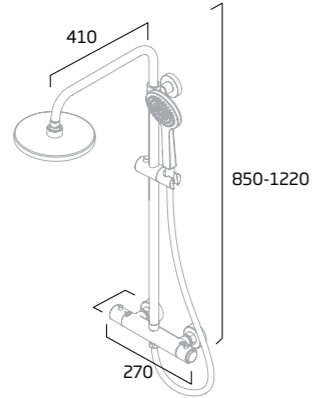

## Push Button Bar Valve Showers

**Joy**  
Single Function Shower System

Chrome - DC3003

**Joy**  
Dual Function Shower System

Black - TR3038  
Chrome - DC3004

**Spirit**  
Dual Function Shower System

Chrome - TR3037