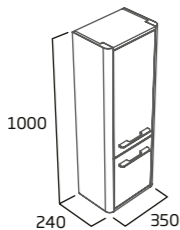

350mm Wall Column

- Soft close doors
- Internal shelf (non adjustable)
- Left hand hinge

Gloss White	CN3541.W
Anthracite	CN3541.G
Stone Grey	CN3541.ST
Light Grey	CN3541.LG
Dark Blue	CN3541.KB
Nordic Green	CN3541.NG
RRP inc VAT	£353.60