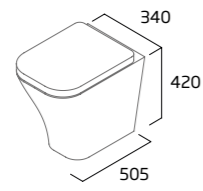

Back To Wall WC

- Rimless Easi-Clean design
- Concealed fixings for anchoring to floor
- Price excludes seat