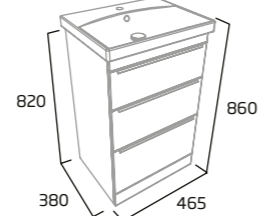

500mm Freestanding 3 Door Wash Unit