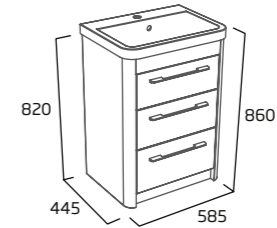

600mm Freestanding 3 Drawer Wash Unit

- Soft close drawers

Gloss White	CN6016.W
Anthracite	CN6016.G
Stone Grey	CN6016.ST
Light Grey	CN6016.LG
Dark Blue	CN6016.KB
Nordic Green	CN6016.NG
RRP inc VAT	£645.00