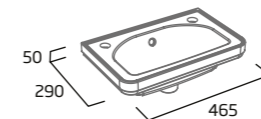

400mm Basin - 2 Tap Hole