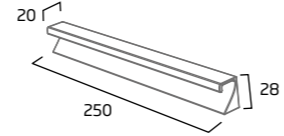

250mm Recessed Handle