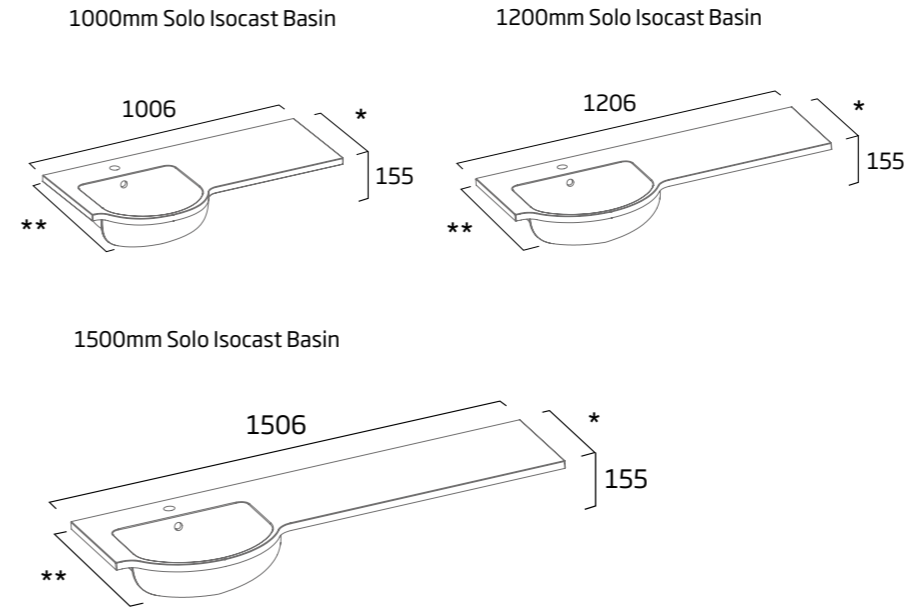

solo isocast basins

Standard & Slim Depth Left or Right Hand Isocast Basins

- Left or right side basins available in all sizes
- For use with standard or slim depth semi-countertop base units only
- Tap hole is predrilled in all standard depth basins
- Tap hole is undrilled in all slim depth basins Instructions for drilling the slim depth basin tap hole are included
- Furniture fascia cutting template instructions included with basin.

- Standard depth 365mm
- Slim depth 230mm

- ** 1006mm Standard depth with basin 508mm
- ** 1006mm Slim depth with basin 388mm

- ** 1206mm & 1506mm Standard depth with basin 528mm
- ** 1206mm & 1506mm Slim depth with basin 388mm

Important note: Solo slim basins are only compatible for installations with a low profile plumbing bottle trap (P-Trap).

Due to an internal brace position a standard bottle trap clashes/causes the basin not to fit correctly on the furniture top surface.

Basin Finish	Standard Depth	Slim Depth	RRP inc VAT

1000mm Isocast Basins - For Use With 500mm Semi-Countertop Base Units Only

Isocast	IS1002S.L - Left Side Basin	IS1002SM.L - Left Side Basin	£391.30 each
Isocast	IS1002S.R - Right Side Basin	IS1002SM.R - Right Side Basin	

1200mm Isocast Basins - For Use With 600mm Semi-Countertop Base Units Only

Isocast	IS1202S.L - Left Side Basin	IS1200SM.L - Left Side Basin	£430.00 each
Isocast	IS1202S.R - Right Side Basin	IS1200SM.R - Right Side Basin	

1500mm Isocast Basins - For Use With 600mm Semi-Countertop Base Units Only

Isocast	IS1500S.L - Left Side Basin	IS1502SM.L - Left Side Basin	£513.80 each
Isocast	IS1500S.R - Right Side Basin	IS1502SM.R - Right Side Basin	

Basin Finish	Standard Depth	Slim Depth	RRP inc VAT

1000mm Solo Isocast Basins - For Use With 500mm Semi-Countertop Base Units Only

Isocast	S01002S.L - Left Side Basin	S01002SM.L - Left Side Basin	£391.30 each
Isocast	S01002S.R - Right Side Basin	S01002SM.R - Right Side Basin	

1200mm Solo Isocast Basins - For Use With 600mm Semi-Countertop Base Units Only

Isocast	S01202S.L - Left Side Basin	S01200SM.L - Left Side Basin	£430.00 each
Isocast	S01202S.R - Right Side Basin	S01200SM.R - Right Side Basin	

1500mm Solo Isocast Basins - For Use With 600mm Semi-Countertop Base Units Only

Isocast	S01500S.L - Left Side Basin	S01502SM.L - Left Side Basin	£513.80 each
Isocast	S01500S.R - Right Side Basin	S01502SM.R - Right Side Basin