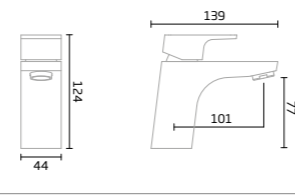

Intent

Basin Mixer

Chrome -TR1036