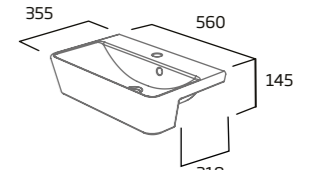

Slim Depth Semi-Countertop Basin

- Suitable for slim depth fitted furniture
- Compatible with 600mm width fitted furniture
- Supplied with cutting template for worktop and fascia
- Minimum furniture depth: 218mm
- Integrated overflow
- Monobloc tap hole

Ceramic	DC14003
RRP inc VAT	£184.90