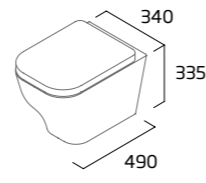

Wall Hung WC

- Concealed fixings for securing to frame
- Fastening holes to sides of WC
- Rimless Easi-Clean design
- Price excludes seat