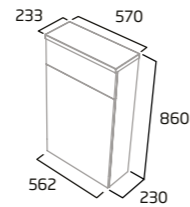

Back to Wall WC Unit

- Removable top and main fascia panels for easy access to cistern
- Gloss white 25mm thick worktop
- See sanitaryware section for back to wall pan and cistern options

Gloss White	AM5623.W
Light Grey	AM5623.LG
Nordic Green	AM5623.NG
Matt Anthracite	AM5623.MG
RRP inc VAT	£297.70