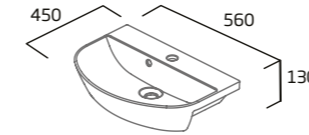

## Standard Depth Semi-Countertop Basin

- Contemporary design
- Suitable for standard depth furniture
- Supplied with cutting template for worktop and fascia
- Monobloc tap hole
- Minimum furniture depth 250mm