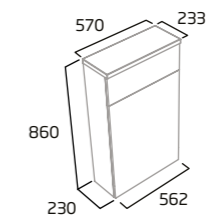

Back to Wall WC Unit

- Removable top and main fascia panels for easy access to cistern
- Gloss white 25mm thick worktop
- See sanitaryware section for back to wall pan and cistern options

Gloss White	AM5623.W
Light Grey	AM5623.LG
Dark Blue	AM5623.KB
Willow	AM5623.WL
Basalt Wood	AM5623.BT
RRP inc VAT	£297.70