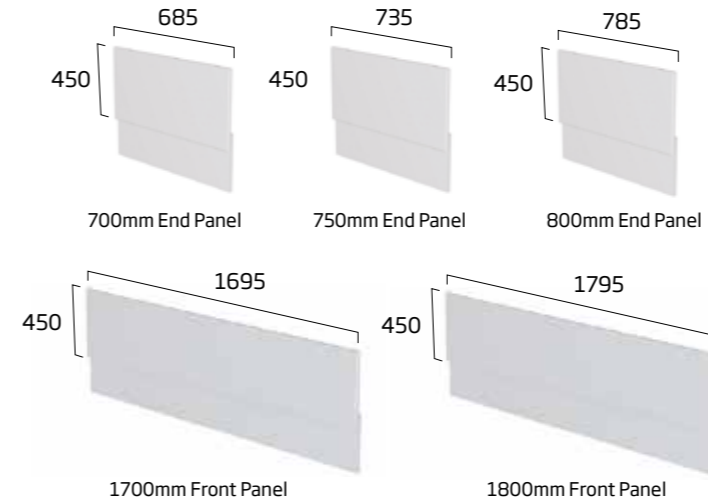

Isocore bath panels

Gloss white isocore bath panels

- Fully waterproof material that doesn't need resealing when cut
- Hygienic polyurethane painted finish
- Supplied with optional plinth to use depending on bath height
- Main panel: 450mm
- Adjustable plinth height: 140mm

Panel Finish	700mm Panel	750mm Panel	800mm Panel
White	DC5002	DC5017	DC5015
RRP inc VAT	£69.70 each	£69.70 each	£75.00 each

Panel Finish	1700mm Panel	1800mm Panel
White	DC5001	DC5016
RRP inc VAT	£129.50 each	£141.00 each