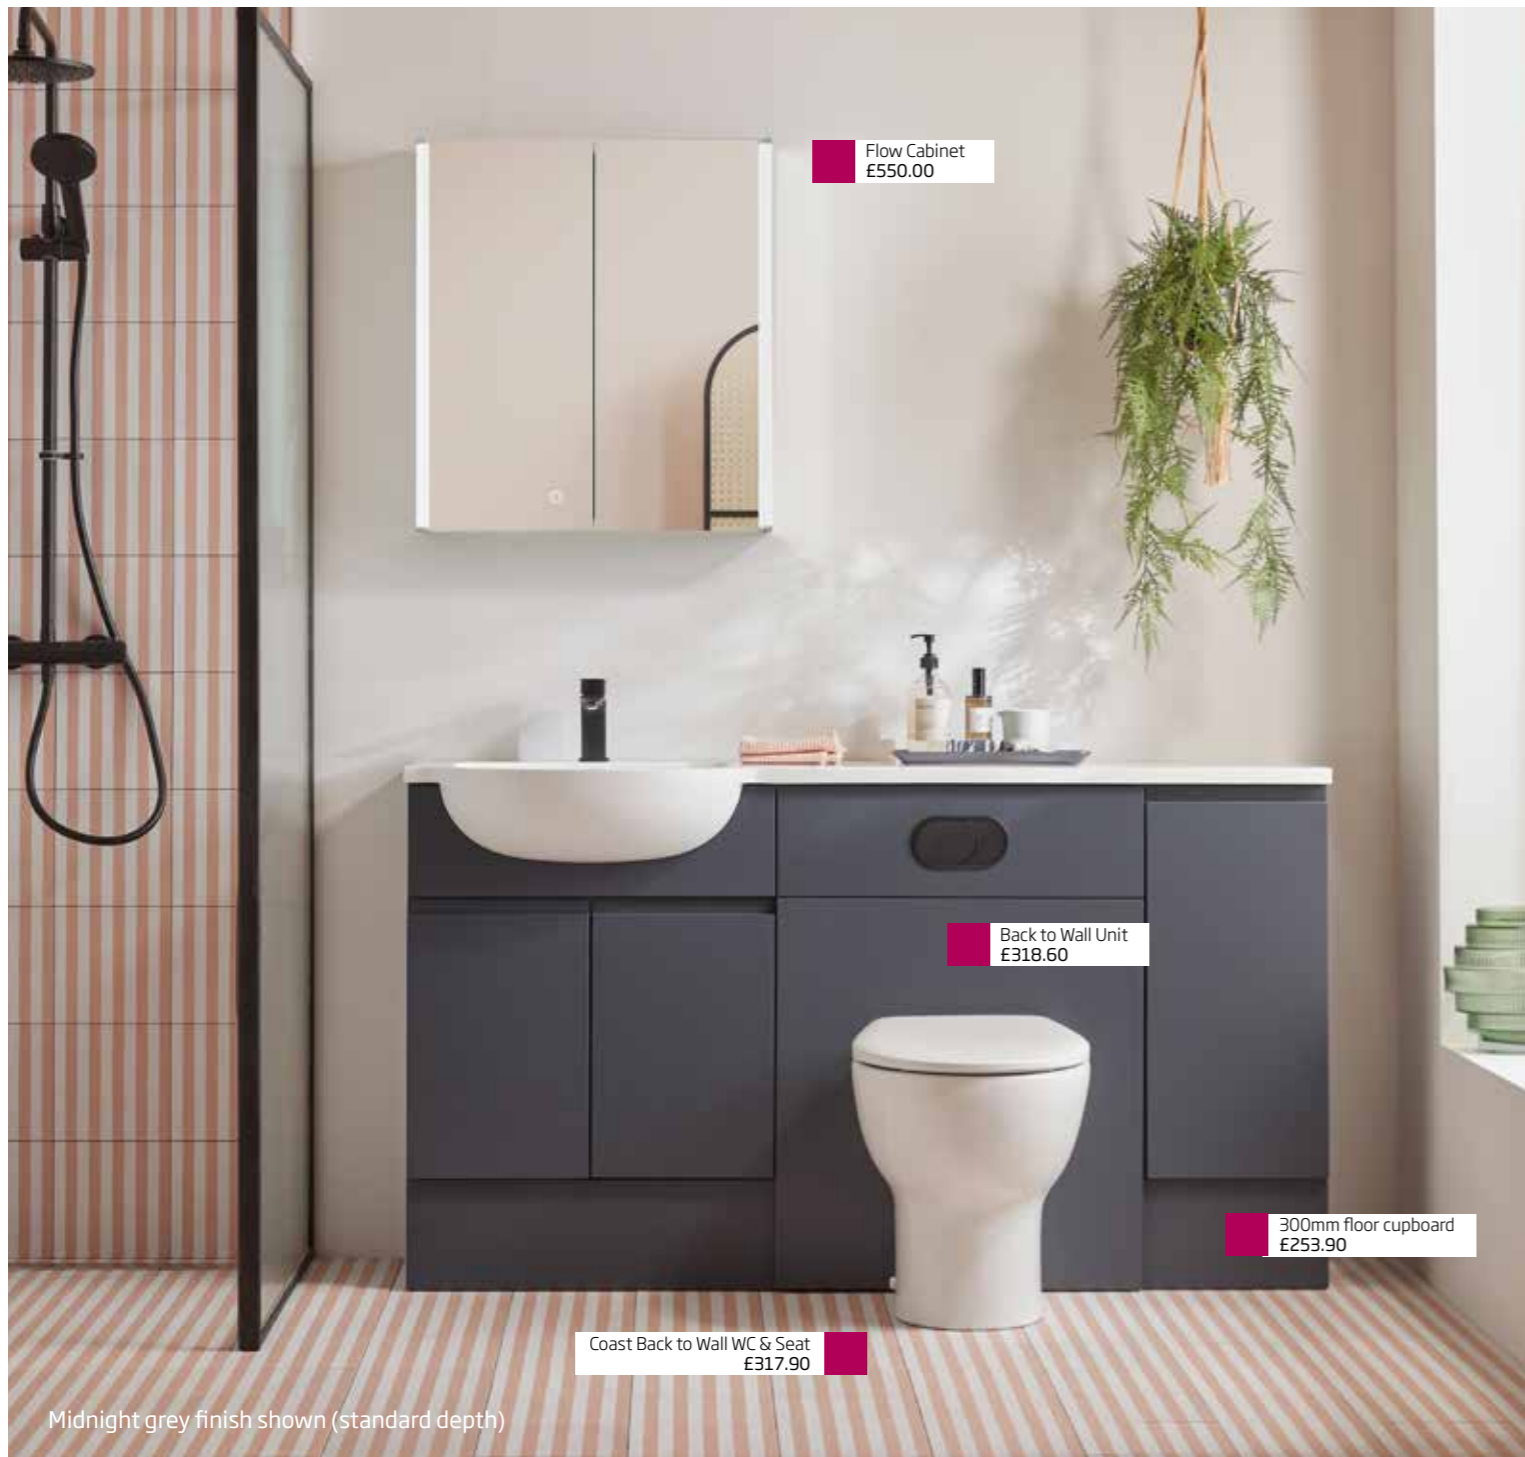

# hide fitted furniture

A contemporary addition to our fitted furniture collection. Hide offers a simple and sophisticated furniture option with sleek, handleless doors, perfect for creating a clean and minimal look in the bathroom. Complete yours with our equally as effortless Club inline isocast basin. See pages 100-101 for more information.

hide finishes

gloss white

midnight grey

nordic green

**5**  
year  
guarantee

Why not add our internal charging station to your fitted furniture runs, perfect for toothbrushes or shavers. See page 116.

# hide fitted furniture

Flow Cabinet  
£550.00

Back to Wall Unit  
£318.60

300mm floor cupboard  
£253.90

Coast Back to Wall WC & Seat  
£317.90

Midnight grey finish shown (standard depth)