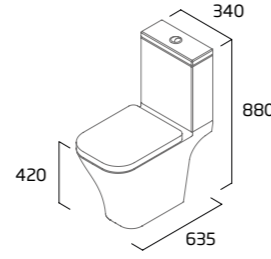

Comfort Height Standard Close Coupled WC

- 460mm comfort height excluding seat
- Spigot distance from wall: 170mm
- 130mm open side
- Rimless Easi-Clean design
- Concealed fixings for anchoring to floor
- Price excludes seat