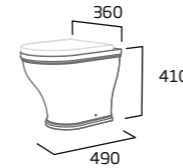

Back To Wall WC