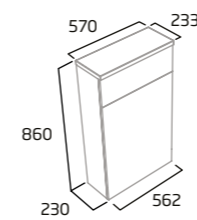

furniture units

Back to Wall WC Unit

- Removable top and main fascia panels for easy access to cistern
- Gloss white 25mm thick worktop
- See sanitaryware section for back to wall pan and cistern options

Gloss White	AM5623.W
Light Grey	AM5623.LG
Midnight Grey	AM5623.MT
Willow	AM5623.WL
RRP inc VAT	£297.70