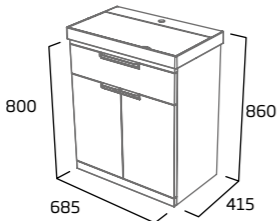

700mm Freestanding Wash Unit

- Soft close doors
- Soft close drawer
- Internal shelf
- See page 25 for bespoke handle choices

Gloss White	PLT7010.W
Light Grey	PLT7010.LG
Midnight Grey	PLT7010.MT
Willow	PLT7010.WL
RRP inc VAT	£602.00