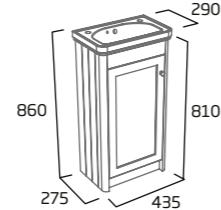

400mm Cloakroom Wash Unit