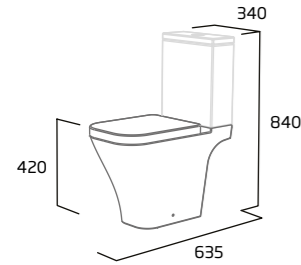

# serenity product details

**Easi-Clean**  
rimless hygienic design

**10 year**  
guarantee on ceramic basins & WCs

**5 year**  
guarantee on WC seats

**5 year**  
guarantee on cistern fittings

Standard Height Close Coupled WC