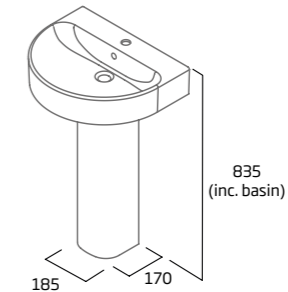

Pedestal

- Suitable for use with Sky 550mm basin

Ceramic	DC14056
RRP inc VAT	£53.20