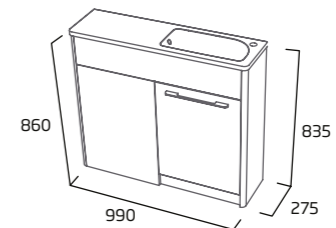

1000mm Freestanding Wash / WC Unit & Isocast Basin - Right

- Soft close door
- Internal shelf
- Chrome handle
- Suitable for all BTW, WC pans, Cisterns and Frames

Gloss White	CNR119.W
Anthracite	CNR119.G
Stone Grey	CNR119.ST
Light Grey	CNR119.LG
Dark Blue	CNR119.KB
Nordic Green	CNR119.NG
RRP inc VAT	£596.60