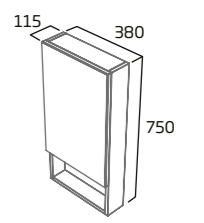

cabinet

400mm Single Door Cabinet

- Soft close door
- Internal shelf (non adjustable)
- Doors are hinged from the left hand side as shown

Gloss White	AM4051.W
Anthracite	AM4051.G
Stone Grey	AM4051.ST
RRP inc VAT	£185.40