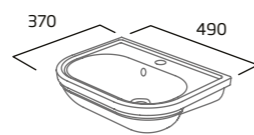

Slim Depth Semi-Countertop Basin 1 Tap Hole