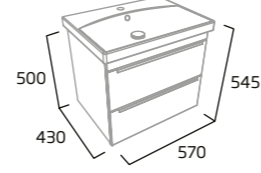

600mm Wall Mounted 2 Drawer Wash Unit