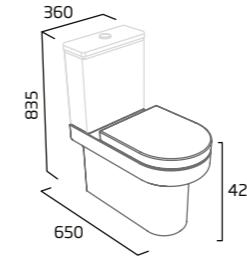

Fully Enclosed Close Coupled WC

- Fully enclosed design
- Concealed fixings for anchoring to floor
- Spigot distance from wall: 190mm

Ceramic	DFFPAN
RRP inc VAT	£208.00