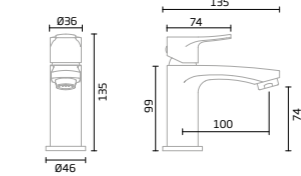

Mini Basin Mixer