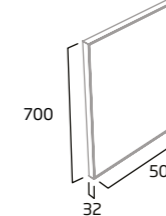

### 500mm Framed Mirror

- Colour matched to furniture

|              |           |
|--------------|-----------|
| Gloss White  | AM5050.W  |
| Light Grey   | AM5050.LG |
| Stone Grey   | AM5050.ST |
| Dark Blue    | AM5050.KB |
| Nordic Green | AM5050.NG |
| RRP inc VAT  | £132.70   |