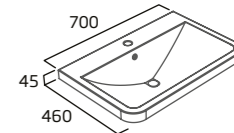

700mm Basin

- Single tap hole
- Integrated overflow

Ceramic	CN7080
RRP inc VAT	£241.80