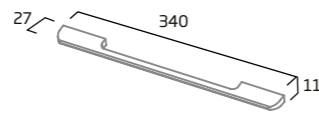

320mm Pull Handle

Black	CONHANLB
RRP inc VAT	£23.60