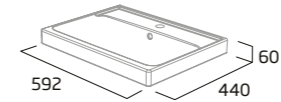

600mm Basin

- Single tap hole
- Integrated overflow

Ceramic	DC12061
RRP inc VAT	£200.00