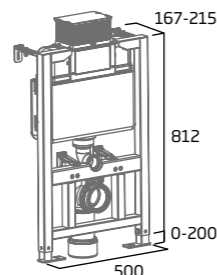

|             |         |
|-------------|---------|
|             | TR9015  |
| RRP inc VAT | £322.50 |

0.82m Wall Hung WC Frame

- Can be used with 600mm and wider furniture WC units
- 6/3 litre pneumatic flush valve
- Use with Furniture Adaptor Kit
- Requires flush plate/button, or contactless sensor (available separately)
- 200mm height adjustment