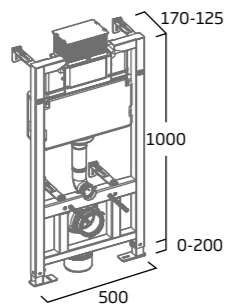

1.0m Wall Hung WC Frame