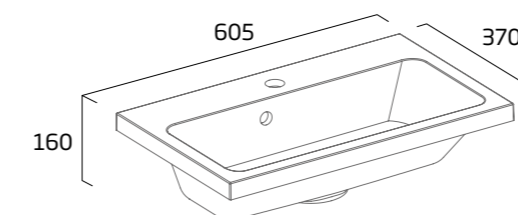

isocast club inline basin

consider your configuration

Club inline is designed to be flexible and work with you. Below are some typically popular layout examples, to give you an idea of how inline could be used in your space.