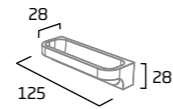

125mm Pull Handle