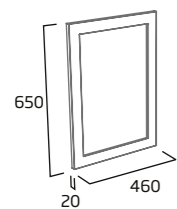

mirror & cabinets

Halcyon 460mm Mirror