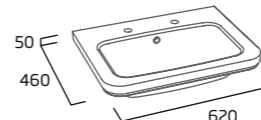

600mm Basin - 2 Tap Hole