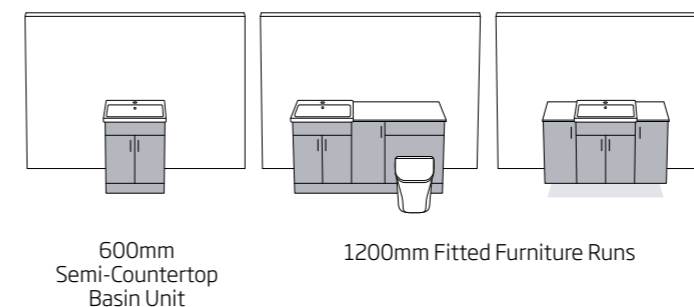

isocast club inline basin

consider your configuration

Club inline is designed to be flexible and work with you. Below are some typically popular layout examples, to give you an idea of how inline could be used in your space.