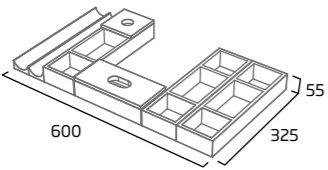

700mm Storage Pack 4