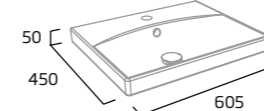

600mm Basin