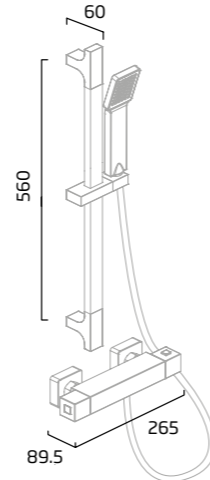

Arctic
Single Function Shower System

Chrome - TR3005