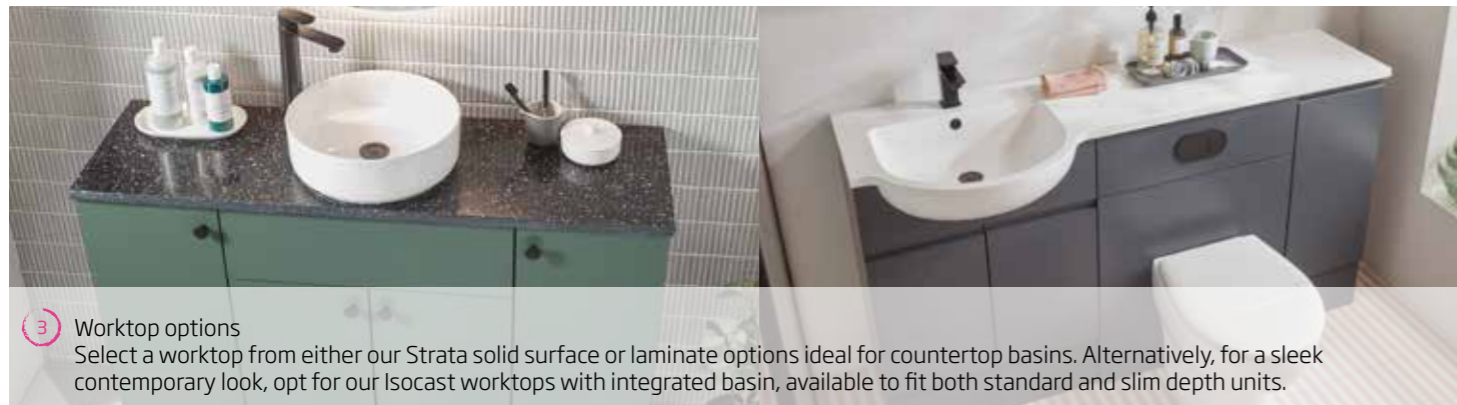

# How to order your fitted furniture

R2 fitted furniture will create a unified look in your bathroom as well as maximise the available space to give you lots of storage. Fresh contemporary finishes and a choice of worktop and basin options offer the flexibility to create the perfect solution to suit your style. It's very straightforward to design and plan your new bathroom - simply follow our step by step guide and use the following few pages for inspiration.

- 2** Handle options  
Choose your handle style from the 12 available options.

- 3** Worktop options  
Select a worktop from either our Strata solid surface or laminate options ideal for countertop basins. Alternatively, for a sleek contemporary look, opt for our Isocast worktops with integrated basin, available to fit both standard and slim depth units.