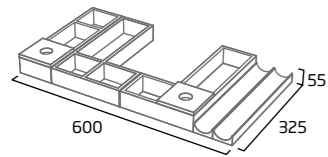

700mm Storage Pack 3