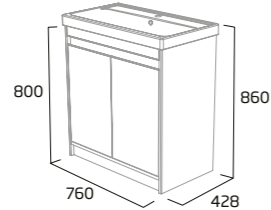

800mm Freestanding Wash Unit

- Soft close doors
- Internal shelf
- See page 15 for bespoke handle choices

Gloss White	STA8010.W
Light Grey	STA8010.LG
Nordic Green	STA8010.NG
Matt Anthracite	STA8010.MG
RRP inc VAT	£545.00