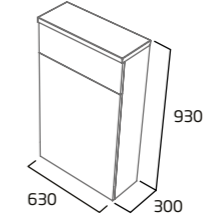

Back to Wall WC Unit