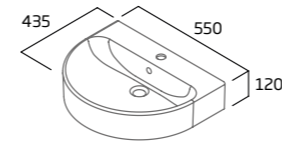

550 Basin

- Monobloc tap hole
- Integrated overflow
- Suitable for use with Sky pedestal and semi pedestal

Ceramic	DC14054
RRP inc VAT	£159.60