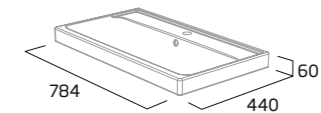

800mm Basin

- Single tap hole
- Integrated overflow

Ceramic	DC12062
RRP inc VAT	£250.00