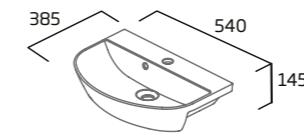

Slim Depth Semi-Countertop Basin

- Contemporary design
- Suitable for slim depth furniture
- Supplied with cutting template for worktop and fascia
- Monobloc tap hole
- Minimum furniture depth 218mm

Ceramic	DC14005
RRP inc VAT	£184.90