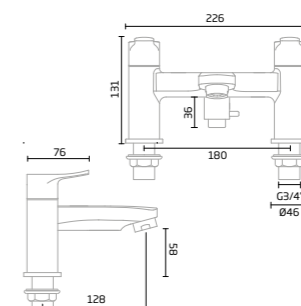

Chrome - TR1050

Bath Shower Mixer

Chrome - TR1051

Joy

Basin Mixer

Chrome - TR1062

Tall Basin Mixer

Chrome - TR1016