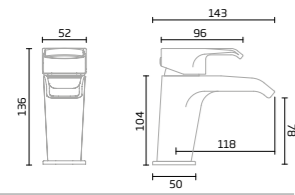

Font

Basin Mixer

Chrome -TR1042