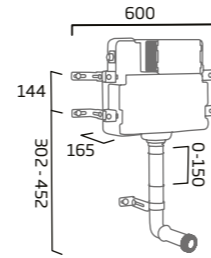

In-Wall Cistern