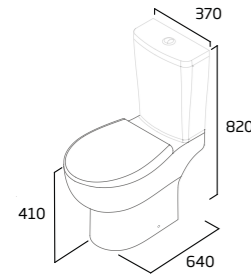

coast product details

Easi-Clean rimless hygienic design	10 year guarantee on ceramic basins & WCs	5 year guarantee on WC seats	5 year guarantee on cistern fittings

Standard Height Close Coupled WC