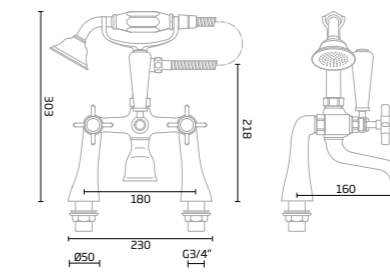

Bath Shower Mixer

Chrome -TR1058