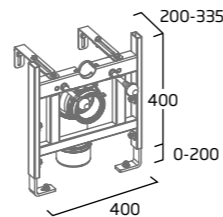

0.4m WC/Bidet Frame

- Compact half height WC frame suitable for use in narrow back to wall units including 500mm wide
- For use with Torrent, Cascade or comfort height cisterns.
- Can also be used for bidets
- S200mm height adjustment

	TR9018
RRP inc VAT	£149.40