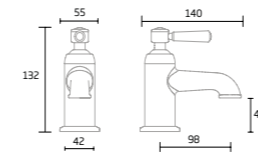

£720.20

**Halcyon**

**Basin Mixer**

Brushed Brass - TR1122

Chrome - TR1116

**Mini Basin Mixer**

Brushed Brass - TR1121

Chrome - TR1115