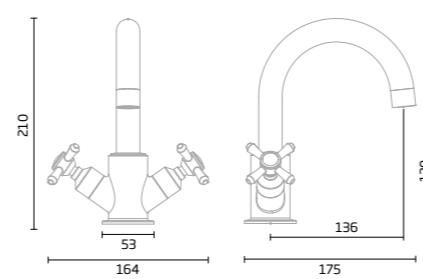

Chrome -TR1056

Ashton

Basin Mixer

Chrome -TR1070