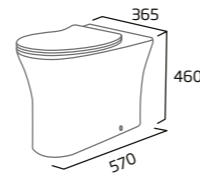

Back To Wall Comfort Height WC

- Concealed Fixings for anchoring to floor
- Rimless Easi-Clean design
- For use with Radar WC seat (price excludes seat)
- 460mm pan height excludes seat

Ceramic	RA570CBW
RRP inc VAT	£323.50