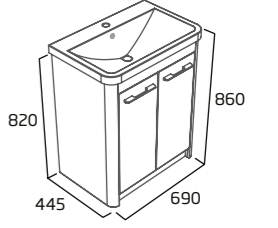

700mm Freestanding Wash Unit

- Soft close doors
- Internal shelf

Gloss White	CN7010.W
Anthracite	CN7010.G
Stone Grey	CN7010.ST
Light Grey	CN7010.LG
Dark Blue	CN7010.KB
Nordic Green	CN7010.NG
RRP inc VAT	£464.40