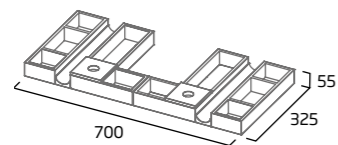

800mm Storage Pack 6