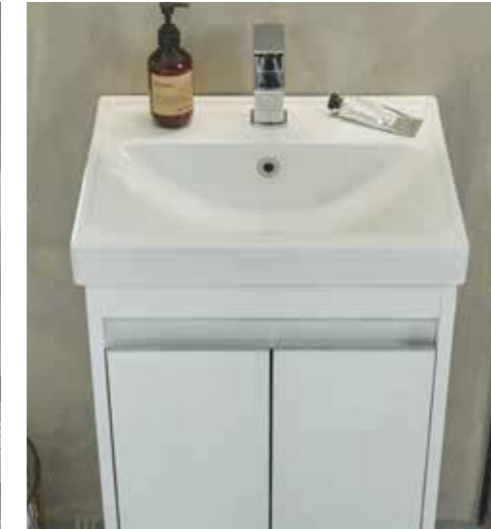

Wall Mounted Unit 600mm Handle Pack

Chrome	STAWHAN6C
Black	STAWHAN6B
Brushed Brass	STAWHAN6A

Freestanding Unit 600mm Handle Pack

Chrome	STAFHAN6C
Black	STAFHAN6B
Brushed Brass	STAFHAN6A