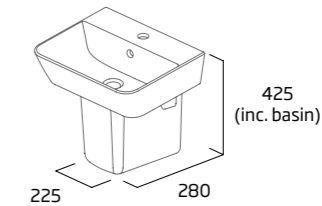

Semi Pedestal

- Suitable for use with Serenity 420mm and 550mm basins
- Supplied with wall fixings

Ceramic	SNSMP
RRP inc VAT	£53.20