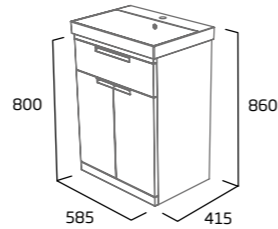

600mm Freestanding Wash Unit

- Soft close doors
- Soft close drawer
- Internal shelf
- See page 25 for bespoke handle choices

Gloss White	PLT6010.W
Light Grey	PLT6010.LG
Midnight Grey	PLT6010.MT
Willow	PLT6010.WL
RRP inc VAT	£575.00