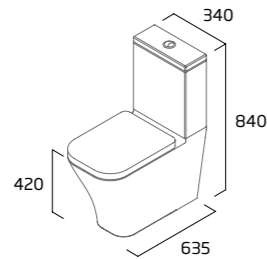

Fully Enclosed Close Coupled WC

- Spigot distance from wall: 145mm
- Fully enclosed sides
- Rimless Easi-Clean design
- Concealed fixings for anchoring to floor
- Price excludes seat