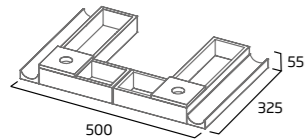

600mm Storage Pack 5