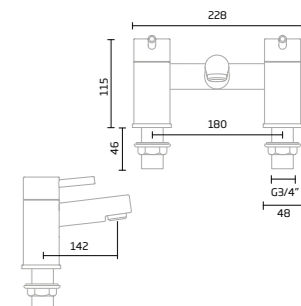

Bath Filler