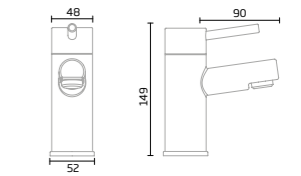

Chrome - TR1050

Bath Shower Mixer

Chrome - TR1051

Joy

Basin Mixer

Chrome - TR1062

Tall Basin Mixer

Chrome - TR1016