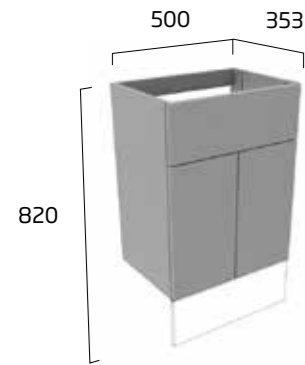

semi-countertop units

500mm Semi-Countertop Basin Unit with Fascia Door Pack & Carcass

- Soft close hinges
- One adjustable shelf
- Removable back panel for easy pipe access
- 50mm pipe void
- See our sanitaryware range for compatible basins pages 122-173

don't forget to order your handles see page 116

Standard depth 353mm
Slim depth 218mm

Unit Finish	Standard Depth	Slim Depth
Muse		
White	F5013MU.W	F5012MU.W
Stone Grey	F5013MU.ST	F5012MU.ST
Midnight Grey	F5013MU.MT	F5012MU.MT
Fossil	F5013MU.FL	F5012MU.FL
Dark Blue	F5013MU.KB	F5012MU.KB
Nordic Green	F5013MU.NG	F5012MU.NG
Stow		
Stone Grey	F5013SW.ST	F5012SW.ST
Natural White	F5013SW.NW	F5012SW.NW
Midnight Grey	F5013SW.MT	F5012SW.MT
Fossil	F5013SW.FL	F5012SW.FL
Nordic Green	F5013SW.NG	F5012SW.NG
Hide		
Gloss White	F5013HD.W	F5012HD.W
Midnight Grey	F5013HD.MT	F5012HD.MT
Nordic Green	F5013HD.NG	F5012HD.NG
RRP inc VAT	£364.80 each	£355.70 each

5
year
guarantee