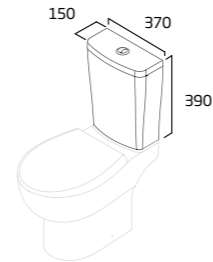

Standard WC Cistern