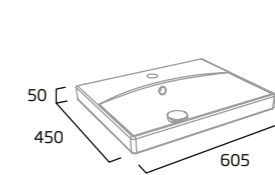

basin

600mm Basin

- Single tap hole
- Integrated overflow

Ceramic	PL6080
RRP inc VAT	£201.00