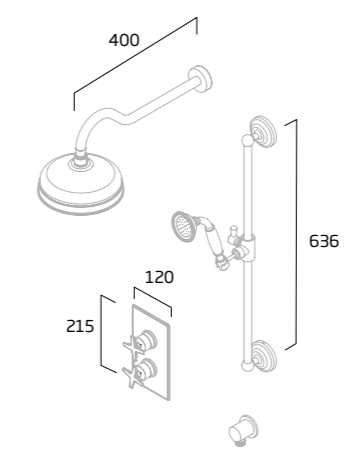

Halcyon
Dual Function Shower System

Ashton & Regatta
Dual Function Shower System

Ashton
Chrome - TR3017

Regatta
Chrome - TR3013