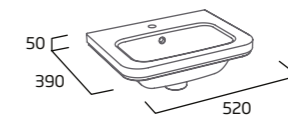

500mm Basin - 1 Tap Hole