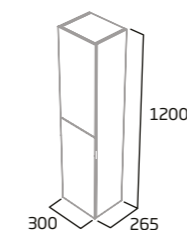

300mm Wall Column

- Soft close doors
- 3 x internal shelf (non adjustable)
- Reversible doors

Gloss White	AM3041.W
Light Grey	AM3041.LG
Stone Grey	AM3041.ST
RRP inc VAT	£247.70