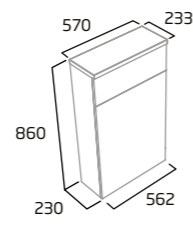

Back to Wall WC Unit