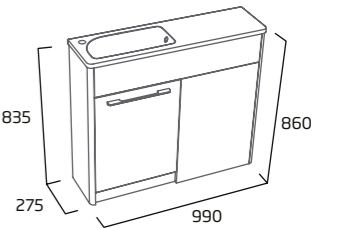

1000mm Freestanding Wash / WC Unit & Isocast Basin - Left

- Soft close door
- Internal shelf
- Chrome handle
- Suitable for all BTW, WC pans, Cisterns and Frames

Gloss White	CNL119.W
Anthracite	CNL119.G
Stone Grey	CNL119.ST
Light Grey	CNL119.LG
Dark Blue	CNL119.KB
Nordic Green	CNL119.NG
RRP inc VAT	£596.60