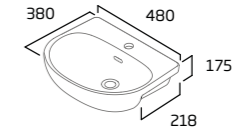

Slim Depth Semi-Countertop Basin