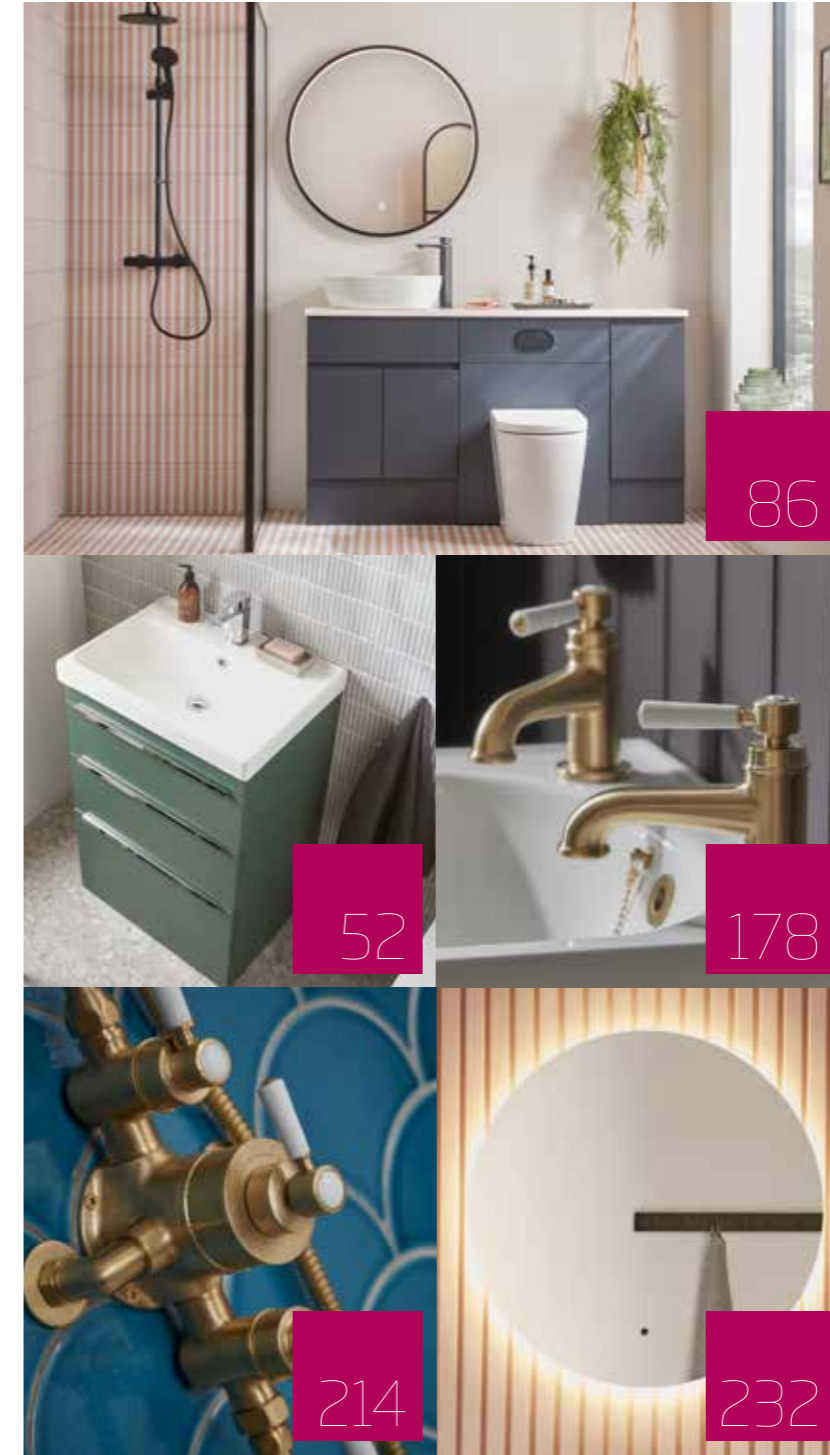

contents

Furniture	
Status	10
Platform	20
Halcyon	32
Contour	40
Type	52
Plan	60
Alto	66
Drive	72
Countertop Basins & Worktops	78
Fitted Furniture	
Hide	84
Stow	88
Muse	92
Isocast Basin Options	96
Countertop Basins	102
Worktops & Handles	104
Bath Panels	118
Lighting Options	120
Sanitaryware	
Coast	126
Langford	132
Sky	138
Serenity	144
Radar	150
Debut	156
Wall Hung Basin Options	164
Flushing & Cisterns Options	166
Taps	174
Showers	190
Mirrors & Cabinets	228

R2 website

why not visit our website where you will find even more product images, technical information, your nearest R2 stockist and much more...

r2bathrooms.co.uk

All prices inclusive of VAT at 20%