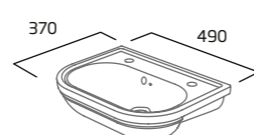

Slim Depth Semi-Countertop Basin 2 Tap Hole