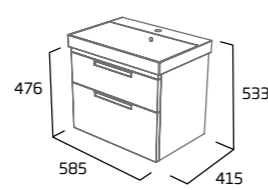

600mm Wall Mounted Wash Unit

- Soft close drawers
- See page 25 for bespoke handle choices

Gloss White	PLT6012.W
Light Grey	PLT6012.LG
Midnight Grey	PLT6012.MT
Willow	PLT6012.WL
RRP inc VAT	£525.00