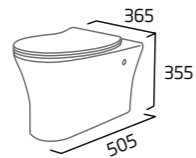

Wall Hung WC

- Concealed fixings for securing to frame
- Rimless Easi-Clean design
- For use with Radar WC seat (price excludes seat)

Ceramic	RA505WH
RRP inc VAT	£280.50