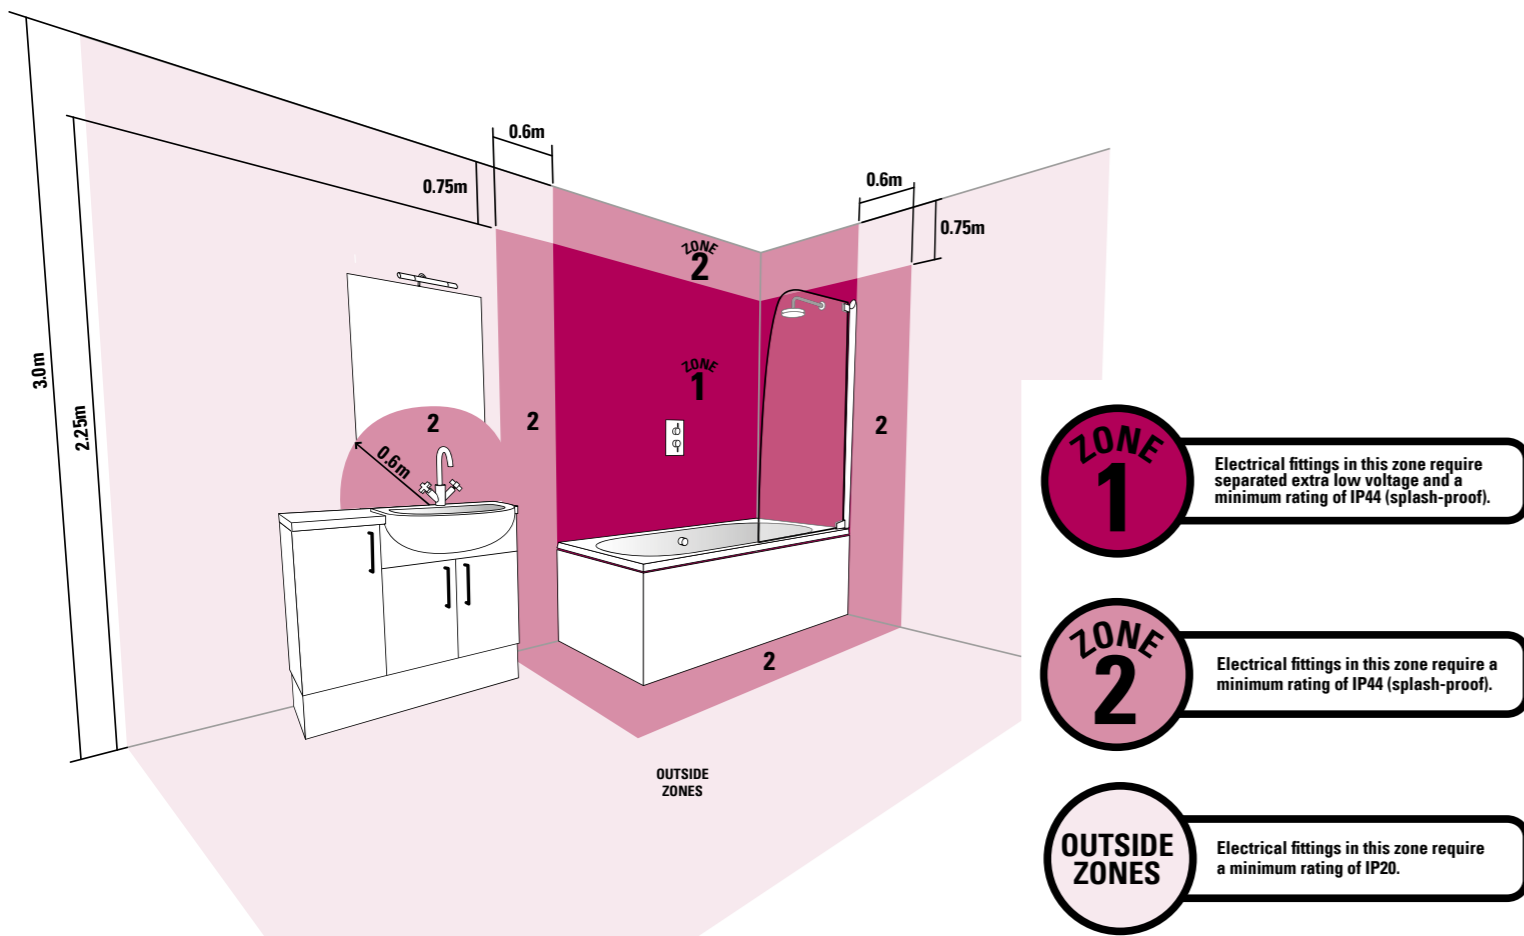

This elegant 300mm Chrome LED light fitting can be used on top of cabinets or unilluminated mirrors. IP44-rated and supplied with driver. (See page 116)

300mm chrome LED light
LED300WL
£81.20

5
year
guarantee

When planning your bathroom remember to make allowance for any electrical work which may have to be carried out before any of your furniture is fitted. Always use a qualified electrician.