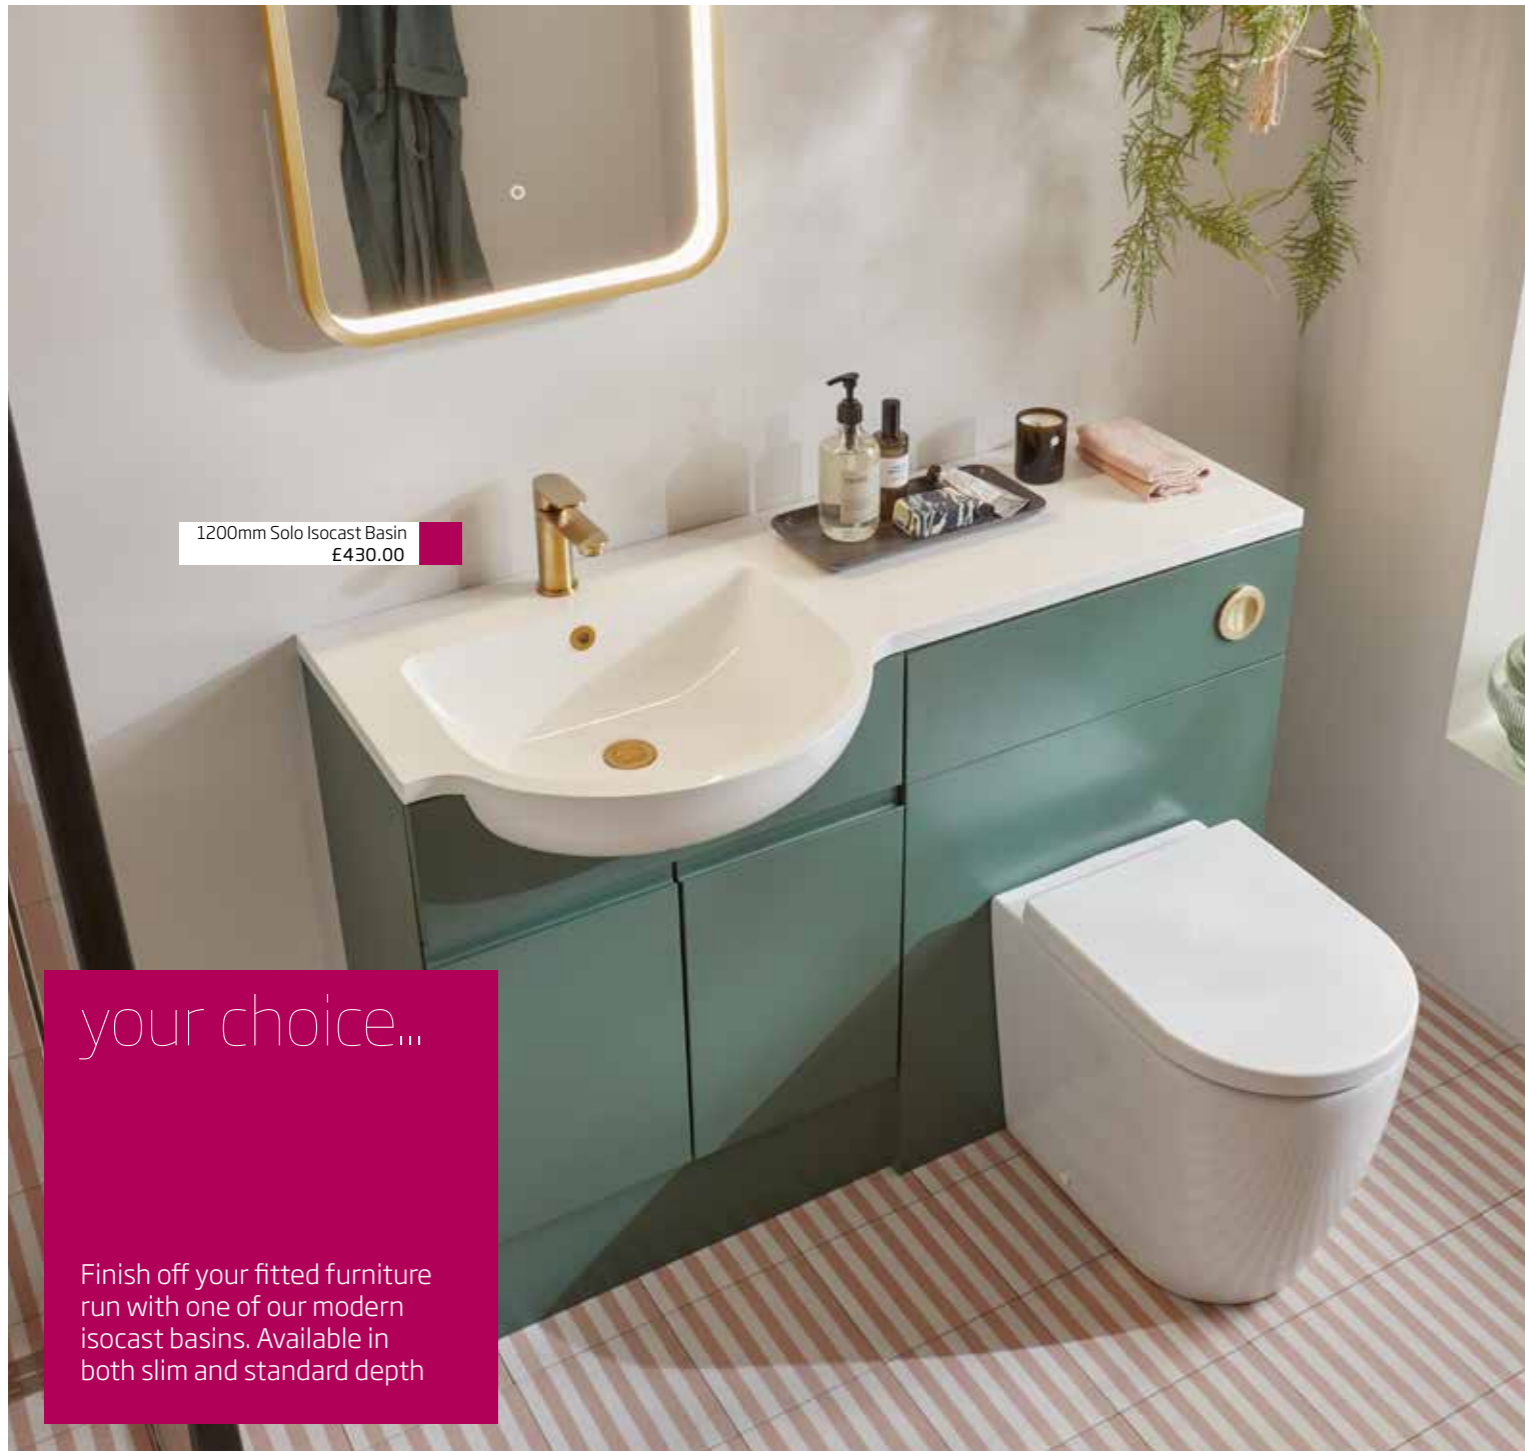

1200mm Solo Isocast Basin
£430.00

your choice...

Finish off your fitted furniture run with one of our modern isocast basins. Available in both slim and standard depth

isocast basin options