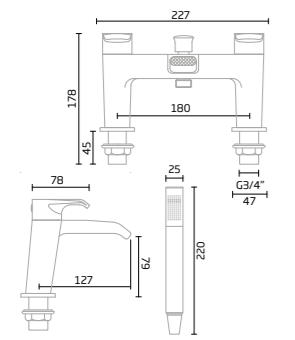

Bath Shower Mixer

Chrome -TR1044