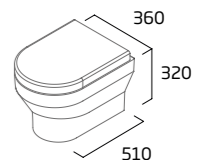

Rimless Wall Hung WC

- Concealed fixings for securing to frame
- Fastening access through seat holes
- Rimless Easi-Clean design
- Price excludes seat

Ceramic	DWHPAN
RRP inc VAT	£199.00