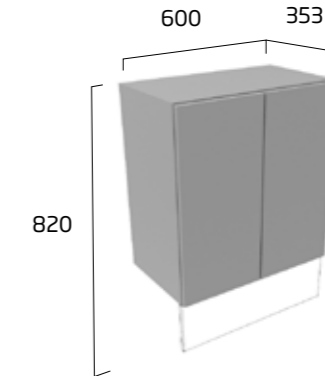

floor cupboards

600mm 2 Door Floor Cupboard with Fascia Door Pack & Carcass

- Soft close hinges
- One adjustable shelf
- Reversible door
- 50mm pipe void

Standard depth 353mm

Unit Finish	Standard Depth
Muse	
White	F6033MU.W
Stone Grey	F6033MU.ST
Midnight Grey	F6033MU.MT
Fossil	F6033MU.FL
Dark Blue	F6033MU.KB
Nordic Green	F6033MU.NG
Stow	
Stone Grey	F6033SW.ST
Natural White	F6033SW.NW
Midnight Grey	F6033SW.MT
Fossil	F6033SW.FL
Nordic Green	F6033SW.NG

Hide	Standard Depth
White	F6033HD.W
Midnight Grey	F6033HD.MT
Nordic Green	F6033HD.NG
RRP inc VAT	£372.30 each

5
year
guarantee

don't forget to order your handles see page 116