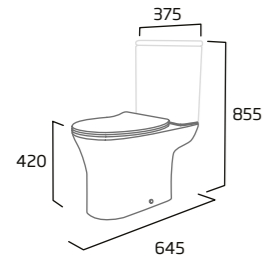

## Standard Height Close Coupled WC

- 120mm open side void
- Rimless Easi-Clean design
- Concealed fixings for anchoring to floor
- For use with Radar WC cistern only
- Spigot distance from wall: 205mm (Price excludes WC seat)