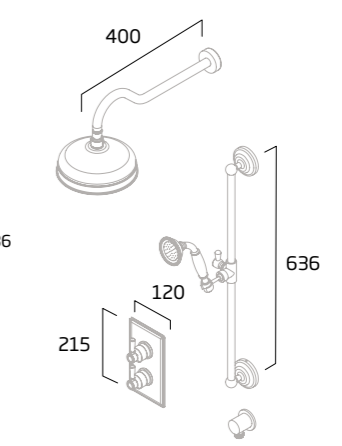

Halcyon
Dual Function Shower System

Halcyon
Chrome - TR3033