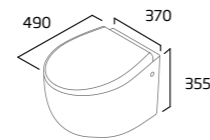

Wall Hung WC