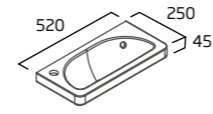

basins

500mm Cloakroom Basin

- Single tap hole
- Right handed tap hole only
- Integrated overflow

Ceramic	CN5080
RRP inc VAT	£155.30