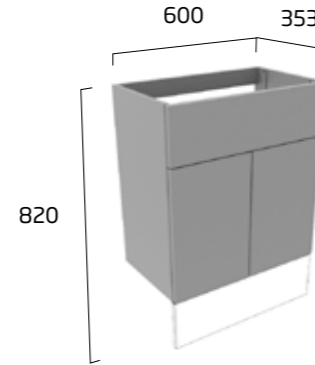

600mm Semi-Countertop Basin Unit with Fascia Door Pack & Carcass

- Soft close hinges
- One adjustable shelf
- Removable back panel for easy pipe access
- 50mm pipe void
- See our sanitaryware range for compatible basins pages 122-173

don't forget to order your handles see page 116

Standard depth 353mm
Slim depth 218mm

Unit Finish	Standard Depth	Slim Depth
Muse		
White	F6013MU.W	F6012MU.W
Stone Grey	F6013MU.ST	F6012MU.ST
Midnight Grey	F6013MU.MT	F6012MU.MT
Fossil	F6013MU.FL	F6012MU.FL
Dark Blue	F6013MU.KB	F6012MU.KB
Nordic Green	F6013MU.NG	F6012MU.NG
Stow		
Stone Grey	F6013SW.ST	F6012SW.ST
Natural White	F6013SW.NW	F6012SW.NW
Midnight Grey	F6013SW.MT	F6012SW.MT
Fossil	F6013SW.FL	F6012SW.FL
Nordic Green	F6013SW.NG	F6012SW.NG
Hide		
Gloss White	F6013HD.W	F6012HD.W
Midnight Grey	F6013HD.MT	F6012HD.MT
Nordic Green	F6013HD.NG	F6012HD.NG
RRP inc VAT	£372.30 each	£364.80 each