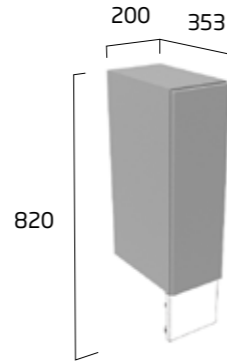

floor cupboards

200mm 1 Door Floor Cupboard with Fascia Door Pack & Carcass

- Soft close hinges
- One adjustable shelf
- Reversible door except Hide
- 50mm pipe void

* These products have plain fronted fascia packs

Standard depth 353mm
Slim depth 218mm

Unit Finish	Standard Depth	Slim Depth
Muse		
White	F2033MU.W	F2032MU.W
Stone Grey	F2033MU.ST	F2032MU.ST
Midnight Grey	F2033MU.MT	F2032MU.MT
Fossil	F2033MU.FL	F2032MU.FL
Dark Blue	F2033MU.KB	F2032MU.KB
Nordic Green	F2033MU.NG	F2032MU.NG
Stow		
Stone Grey *	F2033SW.ST	F2032SW.ST
Natural White *	F2033SW.NW	F2032SW.NW
Midnight Grey *	F2033SW.MT	F2032SW.MT
Fossil *	F2033SW.FL	F2032SW.FL
Nordic Green *	F2033SW.NG	F2032SW.NG

Hide	LH Door	RH Door	LH Door	RH Door
White	F2033HDL.W	F2033HDR.W	F2032HDL.W	F2032HDR.W
Midnight Grey	F2033HDL.MT	F2033HDR.MT	F2032HDL.MT	F2032HDR.MT
Nordic Green	F2033HDL.NG	F2033HDR.NG	F2032HDL.NG	F2032HDR.NG
RRP inc VAT	£232.30 each		£224.20 each	

5
year
guarantee

don't forget to order your handles see page 116