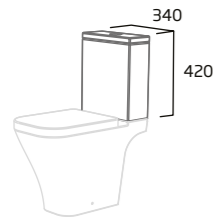

Standard WC Cistern (Fits Fully Enclosed and Open Back WC)

- For use with all Serenity CC WCs
- 6/4L Dual Flush
- Chrome flush button
- Air gap technology