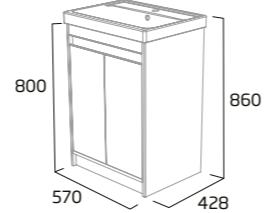

600mm Freestanding Wash Unit

- Soft close doors
- Internal shelf
- See page 15 for bespoke handle choices

Gloss White	STA6010.W
Light Grey	STA6010.LG
Nordic Green	STA6010.NG
Matt Anthracite	STA6010.MG
RRP inc VAT	£475.00