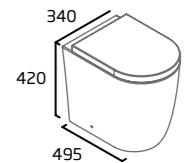

Back To Wall WC

- Short projection
- Rimless Easi-Clean design
- Concealed fixings for anchoring to floor
- For use with Sky WC seat (price excludes seat)

Ceramic	SY495BTW
RRP inc VAT	£279.50