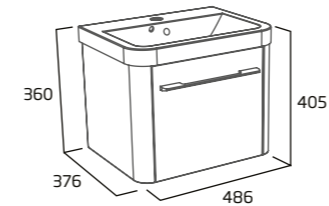

500mm Wall Mounted Wash Unit

- soft close drawer

Gloss White	CN5412.W
Anthracite	CN5412.G
Stone Grey	CN5412.ST
Light Grey	CN5412.LG
Dark Blue	CN5412.KB
Nordic Green	CN5412.NG
RRP inc VAT	£332.10