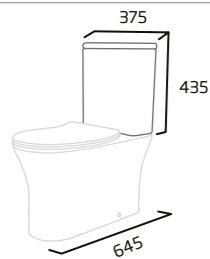

Standard WC Cistern (Fits Fully Enclosed and Open Back WC)

- For use with Radar standard and comfort height WC pans
- Water saving 4.5/3L dual flush
- Air gap technology

Ceramic	RA453CCC
RRP inc VAT	£136.50

Standard WC Cistern with Contactless Flush

Ceramic	RA453CCC - SEN
RRP inc VAT	£223.00