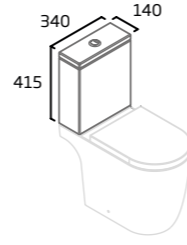

Standard WC Cistern with Contactless Flush

- For use with Sky fully enclosed & open back WC pan
- 6/4L Dual Flush
- Chrome button
- Air gap technology

Ceramic	SN63CCC-SEN
RRP inc VAT	£223.00