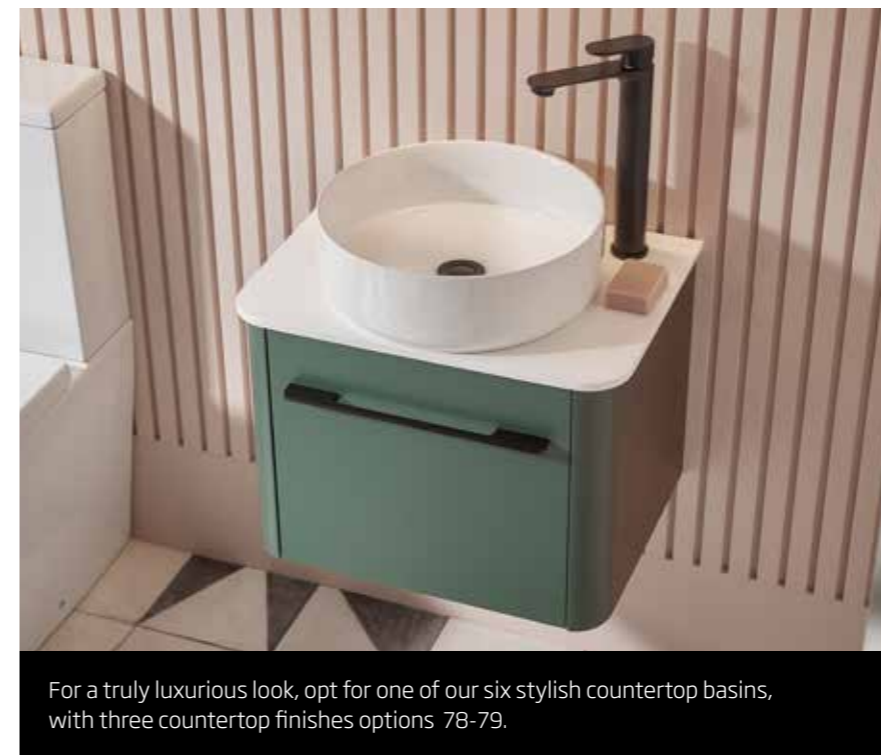

contour finishes

- gloss white
- anthracite
- stone grey
- light grey
- dark blue
- nordic green

5
year
guarantee

For a truly luxurious look, opt for one of our six stylish countertop basins, with three countertop finishes options 78-79.