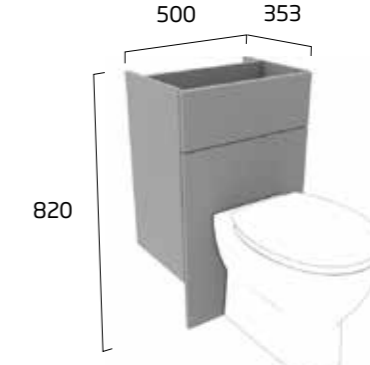

back to wall WC units

500mm Back To Wall Unit with Fascia Door Pack & Carcass

- Full height main panel
- Front access fascia
- See our sanitaryware range for compatible back to wall pan and cistern options pages 122-173

Standard depth 353mm
Slim depth 218mm

Unit Finish	Standard Depth	Slim Depth
Muse / Hide		
White	F5023MU.W	F5022MU.W
Stone Grey	F5023MU.ST	F5022MU.ST
Midnight Grey	F5023MU.MT	F5022MU.MT
Fossil	F5023MU.FL	F5022MU.FL
Dark Blue	F5023MU.KB	F5022MU.KB
Nordic Green	F5023MU.NG	F5022MU.NG
Stow		
Stone Grey	F5023SW.ST	F5022SW.ST
Natural White	F5023SW.NW	F5022SW.NW
Midnight Grey	F5023SW.MT	F5022SW.MT
Fossil	F5023SW.FL	F5022SW.FL
Nordic Green	F5023SW.NG	F5022SW.NG
RRP inc VAT	£318.60 each	£309.40 each

5
year
guarantee