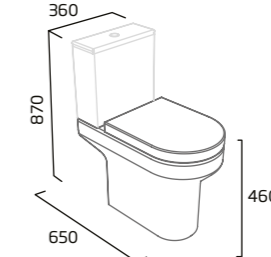

Comfort Height Close Coupled WC

- 110mm side void
- Pan height excludes seat 460mm
- Open back design
- Concealed fixings for anchoring to floor
- Spigot distance from wall: 155mm

Ceramic	DCHPAN
RRP inc VAT	£240.20