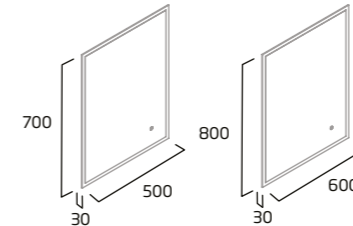

500/600mm Platform LED Mirror

- LED technology
- Demister Pad
- Touch control for on/off

500mm	PLM050
RRP inc VAT	£320.30
600mm	PLM060
RRP inc VAT	£357.90