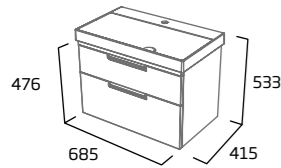

700mm Wall Mounted Wash Unit

- Soft close drawers
- See page 25 for bespoke handle choices

Gloss White	PLT7012.W
Light Grey	PLT7012.LG
Midnight Grey	PLT7012.MT
Willow	PLT7012.WL
RRP inc VAT	£553.60