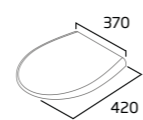

Coast Slim Soft Close Seat

- Top fix design
- Quick release lift off hinges for easy cleaning
- Soft close hinges
- Thermoset plastic

White	COSCTS
RRP inc VAT	£94.90