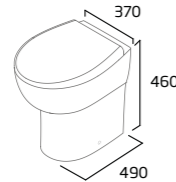

Comfort Height Back To Wall WC