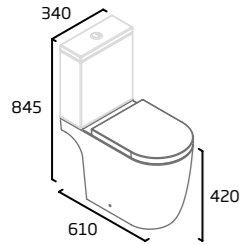

sky product details

Easi-Clean
rimless hygienic design

10
year
guarantee on
ceramic basins
& WCs

5
year
guarantee on
WC seats

5
year
guarantee on
cistern fittings

Standard Height Close Coupled WC

- Short projection
- 125mm open side
- Rimless Easi-Clean design
- Concealed floor fixings
- For use with Sky WC cistern only
- Spigot distance from wall: 215mm (price excludes seat)

Ceramic	SY610CCP
RRP inc VAT	£290.20