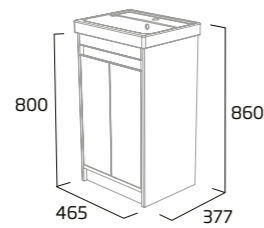

500mm Freestanding Wash Unit

- Soft close doors
- Internal shelf
- See page 15 for bespoke handle choices

Gloss White	STA5010.W
Light Grey	STA5010.LG
Nordic Green	STA5010.NG
Matt Anthracite	STA5010.MG
RRP inc VAT	£400.00