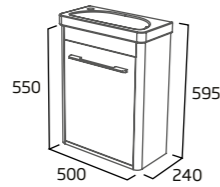

500mm Cloakroom Wall Mounted Wash Unit

- Soft close door
- Reversible door

Gloss White	CN5012.W
Anthracite	CN5012.G
Stone Grey	CN5012.ST
Light Grey	CN5012.LG
Dark Blue	CN5012.KB
Nordic Green	CN5012.NG
RRP inc VAT	£244.00