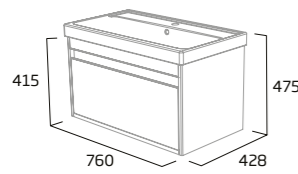

800mm Wall Mounted Wash Unit

- Soft close drawer
- See page 15 for bespoke handle choices

Gloss White	STA8012.W
Light Grey	STA8012.LG
Nordic Green	STA8012.NG
Matt Anthracite	STA8012.MG
RRP inc VAT	£450.00