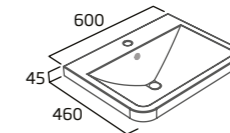

600mm Basin

- Single tap hole
- Integrated overflow

Ceramic	CN6080
RRP inc VAT	£224.60