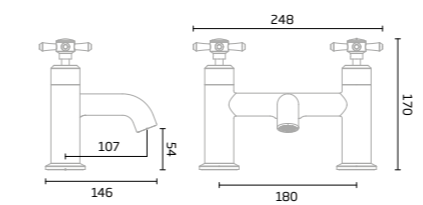

Bath Filler

Chrome -TR1071