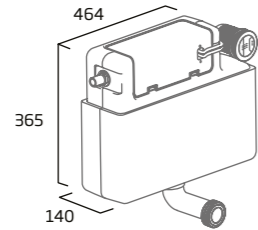

Concealed Dual Flush Cistern
(Side Entry Inlet)