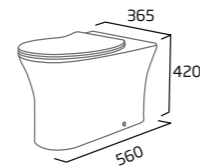

Back To Wall WC

- Concealed fixings for anchoring to floor
- Rimless Easi-Clean design
- For use with Radar WC seat (price excludes seat)

Ceramic	RA560BTW
RRP inc VAT	£279.50