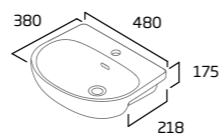

Slim Depth Semi-Countertop Basin