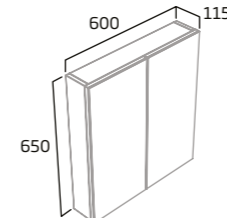

600mm Double Door Cabinet

- Soft close doors
- Adjustable internal shelf

Gloss White	CNCAB60W
Anthracite	CNCAB60A
Stone Grey	CNCAB60SG
Light Grey	CNCAB60LG
Dark Blue	CNCAB60KB
Nordic Green	CNCAB60NG
RRP inc VAT	£287.00