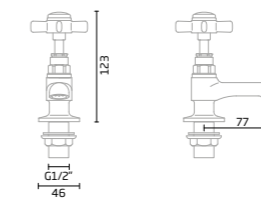

Basin Taps (Pair)

Chrome -TR1059