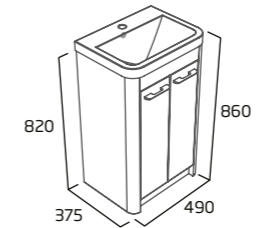

500mm Freestanding Wash Unit

- Soft close doors
- Internal shelf

Gloss White	CN5480.W
Anthracite	CN5480.G
Stone Grey	CN5480.SG
Light Grey	CN5480.LG
Dark Blue	CN5480.KB
Nordic Green	CN5480.NG
RRP inc VAT	£414.90