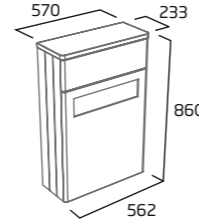

Back to Wall WC Unit