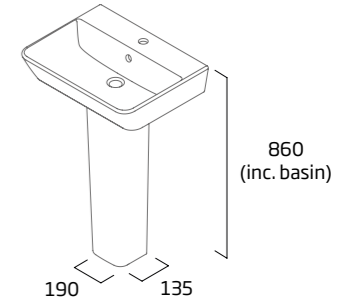

Pedestal

- Suitable for use with Serenity 420mm and 550mm basins

Ceramic	SNPED
RRP inc VAT	£53.20

Ceramic	SN63CCC
RRP inc VAT	£136.50

Ceramic	SN490BTW
RRP inc VAT	£279.50

Ceramic	SN505CBW
RRP inc VAT	£323.50

Ceramic	SN490WH
RRP inc VAT	£279.50

Ceramic	SN63CCC - SEN
RRP inc VAT	£223.00