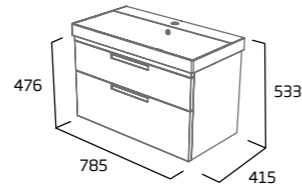

800mm Wall Mounted Wash Unit

- Soft close drawers
- See page 25 for bespoke handle choices

Gloss White	PLT8012.W
Light Grey	PLT8012.LG
Midnight Grey	PLT8012.MT
Willow	PLT8012.WL
RRP inc VAT	£617.00