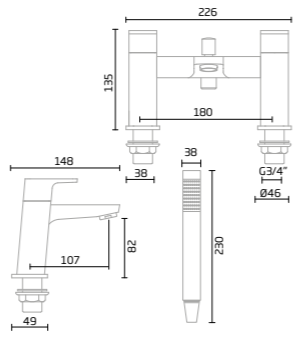

Bath Shower Mixer

Chrome -TR1038