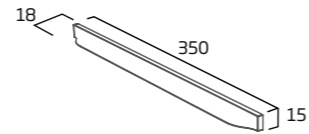

320mm Cup Handle

Chrome	CNH01C.320
Black	CNH01B.320
RRP inc VAT	£23.60