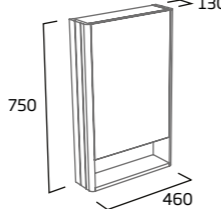

Single Door Mirrored Cabinet