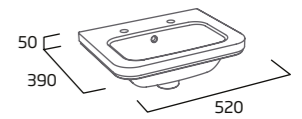

500mm Basin - 2 Tap Hole