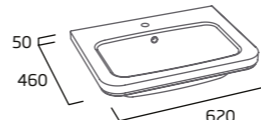

600mm Basin - 1 Tap Hole