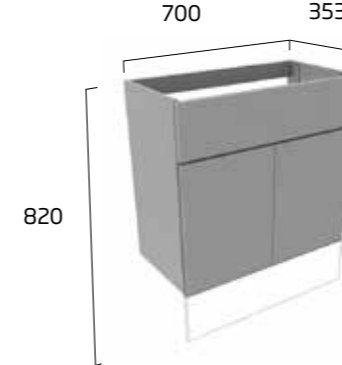

semi-countertop units

700mm Semi-Countertop Basin Unit with Fascia Door Pack & Carcass

- Soft close hinges
- One adjustable shelf
- Removable back panel for easy pipe access
- 50mm pipe void
- See our sanitaryware range for compatible basins pages 122-173

don't forget to order your handles see page 116

Standard depth 353mm
Slim depth 218mm

Unit Finish	Standard Depth	Slim Depth
Muse		
White	F7013MU.W	F7012MU.W
Stone Grey	F7013MU.ST	F7012MU.ST
Midnight Grey	F7013MU.MT	F7012MU.MT
Fossil	F7013MU.FL	F7012MU.FL
Dark Blue	F7013MU.KB	F7012MU.KB
Nordic Green	F7013MU.NG	F7012MU.NG
Stow		
Stone Grey	F7013SW.ST	F7012SW.ST
Natural White	F7013SW.NW	F7012SW.NW
Midnight Grey	F7013SW.MT	F7012SW.MT
Fossil	F7013SW.FL	F7012SW.FL
Nordic Green	F7013SW.NG	F7012SW.NG
Hide		
Gloss White	F7013HD.W	F7012HD.W
Midnight Grey	F7013HD.MT	F7012HD.MT
Nordic Green	F7013HD.NG	F7012HD.NG
RRP inc VAT	£398.20 each	£389.60 each