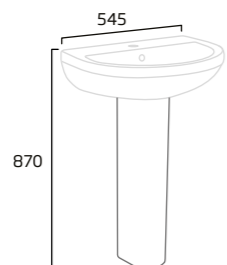

10
year
guarantee on
ceramic basins
& WCs

5
year
guarantee on
WC seats

5
year
guarantee on
cistern fittings

Soft Close WC Seat

- Top fix design
- Quick release hinges for easy cleaning
- Soft close hinges
- Suitable for use with all debut WC pans
- Thermoset plastic

Ceramic	DSCTS2
RRP inc VAT	£94.90

Slim Soft Close WC Seat

- Slim design
- Top fix
- Easy lift off quick release hinges
- Chrome soft close hinges
- Suitable for use with all debut WC pans

Ceramic	RASCTS
RRP inc VAT	£104.10

450mm Basin

- Monobloc tap hole
- Integrated overflow
- Suitable for use with Debut pedestal and semi pedestal

White	DPB45
RRP inc VAT	£100.00

540mm Basin

- Single tap hole
- Overflow

White	DPB54
RRP inc VAT	£95.60

Semi Pedestal

- Suitable for use with Debut 450mm and 540mm basin
- Supplied with wall fixings

White	DSMP
RRP inc VAT	£48.00

Pedestal

- For use with Debut 450mm and 540mm basins

White	DPED
RRP inc VAT	£53.20

Standard Depth Semi-Countertop Basin

- Suitable for use with standard depth fitted furniture
- Compatible with 600mm and 500mm fitted furniture semi countertop units
- Supplied with cutting template for worktop and fascia
- Monobloc tap hole
- Integrated overflow
- Minimum furniture depth: 220mm

Ceramic	CO3SCTBAS
RRP inc VAT	£131.00

Slim Depth Semi-Countertop Basin

- Suitable for use with standard depth fitted furniture
- Compatible with 600mm and 500mm fitted furniture semi countertop units
- Supplied with cutting template for worktop and fascia
- Monobloc tap hole
- Integrated overflow
- Minimum furniture depth: 275mm

Ceramic	CO2SCTBAS
RRP inc VAT	£121.00