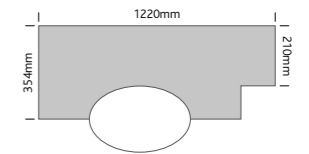

PRICING YOUR CORIAN® WORKTOP

Example	
Corian® worktop 354 x 30 x 1220mm (Based on 535mm price @ £63 per 100mm)	£756
Corian® Semi-counter top basin - white (SCB)	£1034
Cut-back (SSVT-1CB)	£215
Total	£2005