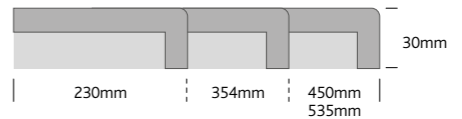

Continuous Corian® Worktop Configurations

Corian® Worktop		
SSVT-FJ	Fabricated Joint	£215
SSVT-1CB	Cut-Back	£215