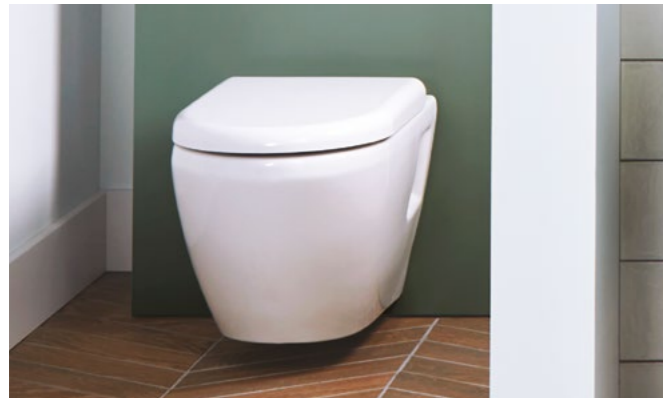

BLACK ANDROMEDA

FINISHES  
WC PANS

Icon Rimless Back to Wall WC Pan

CODE	PRICE
I BTW WC	£367
· 355 x 540mm	
Soft Close Toilet Seat	
I SC SEAT	£165

Icon Rimless Wall Hung WC Pan

CODE	PRICE
I WM WC	£367
· 355 x 540mm	
Soft Close Toilet Seat	
I SC SEAT	£165