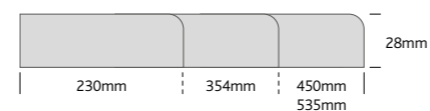

WHITE GLOSS

WHITE CRYSTAL

CARRERA MARBLE