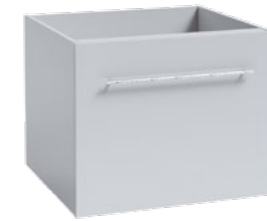

Single Drawer Basin Unit

CODE	DIMENSIONS (mm)	PRICE
CSDWB600RD	600 x 440 x 520	£692
CSDWB700RD	700 x 440 x 520	£713
CSDWB800RD	800 x 440 x 520	£738
CSDWB900RD	900 x 440 x 520	£751
CSDWB1000RD	1000 x 440 x 520	£766
CSDWB600R	600 x 525 x 520	£692
CSDWB700R	700 x 525 x 520	£713
CSDWB800R	800 x 525 x 520	£738
CSDWB900R	900 x 525 x 520	£751
CSDWB1000R	1000 x 525 x 520	£766

- 702mm overall height if installed with plinth