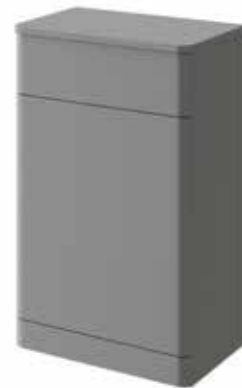

Basin		
600 Basin	849	£233.00

WC Unit H800 x W512 x D249

COLOUR	CODE	PRICE
White Gloss	29805/000	£285.00
Pearl Grey Matt	29805/456	£285.00
Dove Grey Matt	29805/421	£285.00
Indigo Matt	29805/462	£285.00

Concealed Cistern		
Cistern	651	£296.00