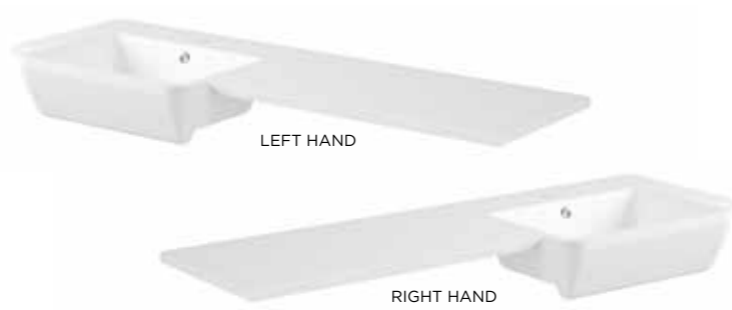

ELATION FITTED LIGHTING

Elation Fitted Lighting

Price includes 2 x down lights and transformer

COLOUR	CODE	PRICE
Chrome	63B2	£175.00
Brushed Brass	651C-BRS	£52.00

ELATION FITTED INTEGRATED BASINS

DESCRIPTION	LEFT HAND CODE	RIGHT HAND CODE	PRICE
900 Worktop with Integrated Basin D410 x W910 x H20 (130)	885L	885R	£371.00
1200 Worktop with Integrated Basin D410 x W1210 x H20 (130)	886L	886R	£424.00
1500 Worktop with Integrated Basin D410 x W1510 x H20 (130)	887L	887R	£477.00