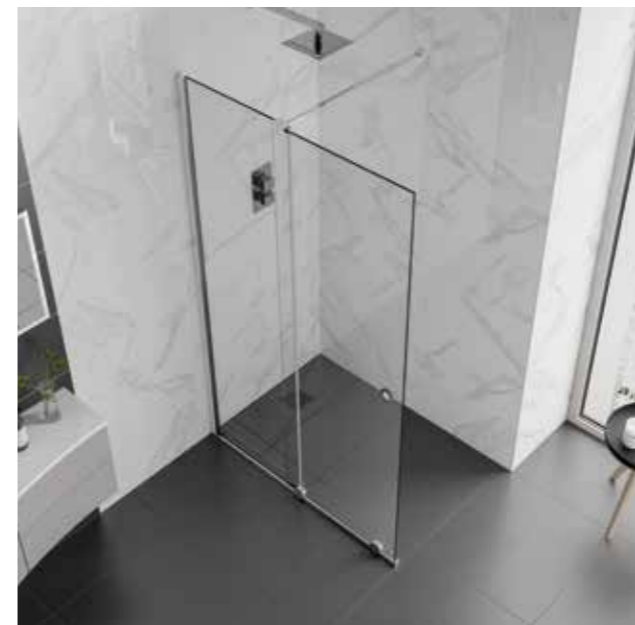

ROLLA 8

Smart **design**, geometry and **versatility** define Rolla 8. This exciting frameless range has the **minimalistic** look of a wetroom yet incorporates the practical, functionality of an enclosure. **Precision** engineered rollers, soft stop buffer and clear seals together have created a revolutionary, **flexible** product.

ROLLA 8 WETROOM

SIZE	ADJUSTMENT	CHROME CODE	CHROME PRICE	BLACK CODE	BLACK PRICE
1000	970-990	AQ8940S	£827.00	AQ8940-BLK	£964.00
1100	1070-1090	AQ8941S	£848.00	AQ8941-BLK	£995.00
1200	1170-1190	AQ8942S	£858.00	AQ8942-BLK	£1,030.00
1400	1370-1390	AQ8943S	£1,000.00	AQ8943-BLK	£1,121.00
1500	1470-1490	AQ8944S	£1,036.00	AQ8944-BLK	£1,153.00
1600	1570-1590	AQ8945S	£1,075.00	AQ8945-BLK	£1,198.00
1700	1670-1690	AQ8946S	£1,112.00	AQ8946-BLK	£1,202.00

 TOUGHENED SAFETY GLASS	 GLASS HEIGHT	 GENEROUS ADJUSTMENT	 CONCEALED FIXINGS
 POWER SHOWER COMPATIBLE	 CLEAR SEALS	 Clean & Clear GLASS PROTECTION SYSTEM	 LIFETIME GUARANTEE