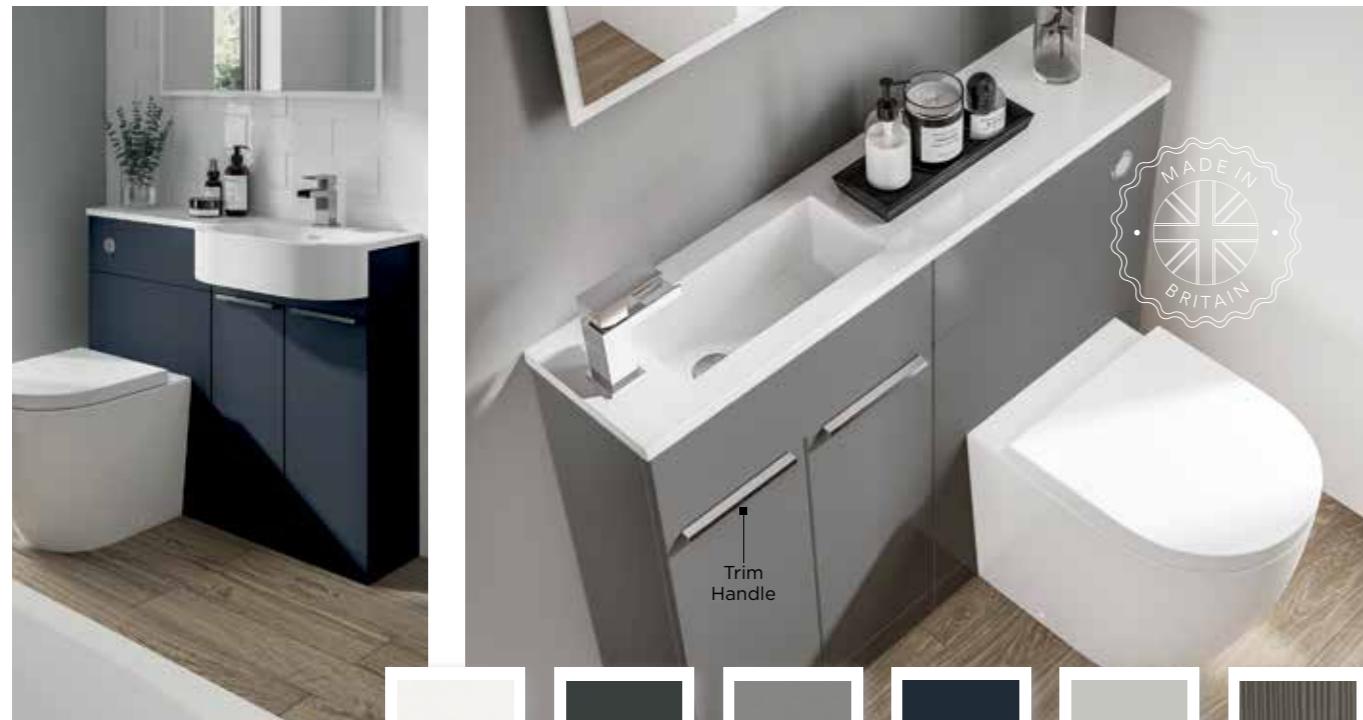

D353 x W460 x H820mm

DESCRIPTION	CODE	PRICE
Vanity Unit	29283N/000	£327.00

L Shape Compact WC Unit

D203 x W450 x H820mm

DESCRIPTION	CODE	PRICE
WC Unit	29284N/000	£368.00

Comes complete with cistern including Chrome push button cover

L Shape Standard Basin

D358 x W920 x H30mm

DESCRIPTION	CODE	PRICE
Left Hand Basin	8592LH	£315.00
Right Hand Basin	8592RH	£315.00

Straight & P Shape

Sleek and compact, our P Shape and Straight combination furniture provides effective **space saving** solutions for any bathroom. Create a statement by adding optional **black** or **brass** trim handles (chrome supplied with Vanity Unit).