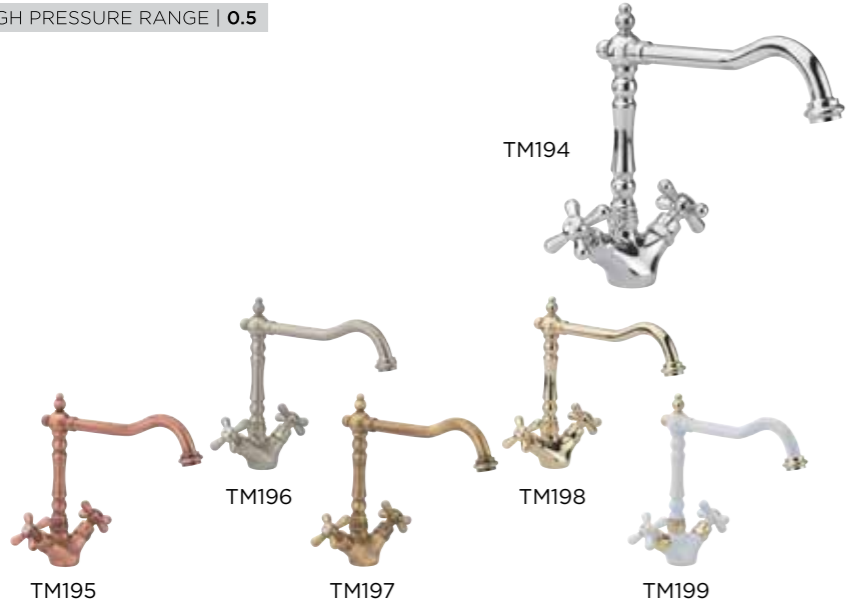

French Classic Mono Sink Mixer

Height: 240mm Projection: 230mm

FINISH	CODE	PRICE
Chrome	TM194	£192.00
Old Copper	TM195	£274.00
Pewter	TM196	£288.00
Antique Brass	TM197	£272.00
Polished Brass	TM198	£282.00
White / Gold	TM199	£249.00