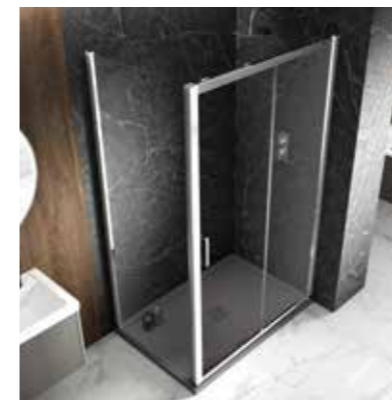

SIDE PANEL REQUIRED