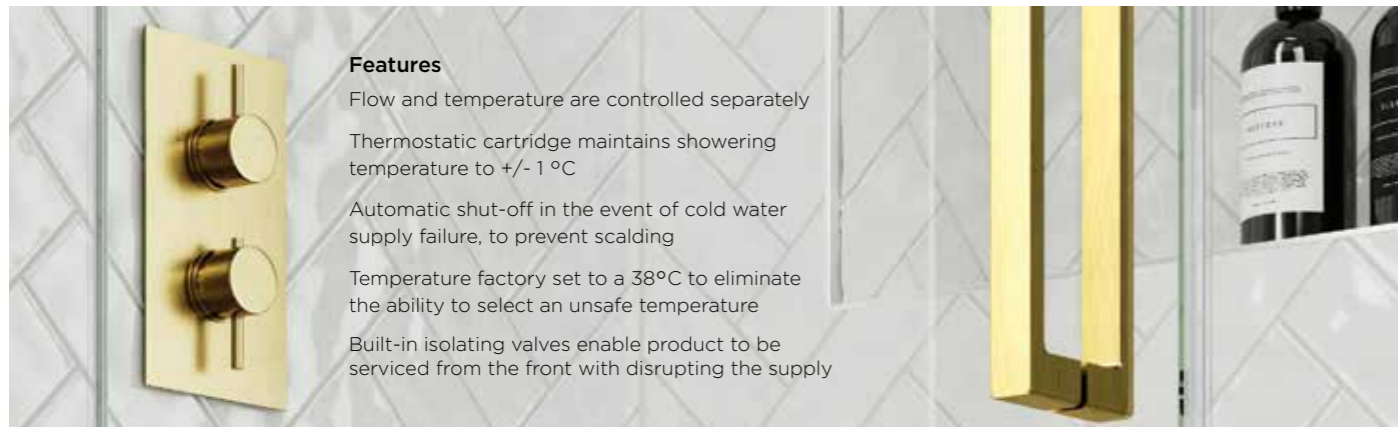

CONCEALED SHOWER VALVES

All showering products marked [w] are WRAS Approved on the valve only.

Features

- Flow and temperature are controlled separately
- Thermostatic cartridge maintains showering temperature to +/- 1 °C
- Automatic shut-off in the event of cold water supply failure, to prevent scalding
- Temperature factory set to a 38°C to eliminate the ability to select an unsafe temperature
- Built-in isolating valves enable product to be serviced from the front with disrupting the supply

equate

TWIN HANDLE | SINGLE OUTLET

COLOUR	CODE	PRICE
Chrome [w]	9312	£351.00
Matt Black [w]	9312BL	£412.00
Brushed Brass	9312BRS	£433.00

TRIPLE HANDLE | TWIN OUTLET

COLOUR	CODE	PRICE
Chrome [w]	9313	£451.00
Matt Black [w]	9313BL	£510.00
Brushed Brass	9313BRS	£548.00

OUTLET OPERATION

SINGLE OUTLET

Operates one shower accessory, a fixed head or a slide rail kit

TWIN OUTLET

Operates two shower accessories; these can work separately or run at the same time

Minimum operating pressure 0.5 Bar

observa

TWIN HANDLE | SINGLE OUTLET

COLOUR	CODE	PRICE
Chrome [w]	9310	£351.00
Matt Black [w]	9310BL	£412.00
Brushed Brass	9310BRS	£433.00

TWIN HANDLE | TWIN OUTLET

COLOUR	CODE	PRICE
Matt Black	9319BL	£412.00
Brushed Brass	9312BRS	£433.00

TRIPLE HANDLE | TWIN OUTLET

COLOUR	CODE	PRICE
Chrome [w]	9311	£451.00
Matt Black [w]	9311BL	£510.00
Brushed Brass	9311BRS	£548.00

oval

TWIN HANDLE | SINGLE OUTLET

COLOUR	CODE	PRICE
Matt Black	9308BL	£412.00
Brushed Brass	9308BRS	£433.00

TWIN HANDLE | TWIN OUTLET

COLOUR	CODE	PRICE
Matt Black	9309BL	£461.00
Brushed Brass	9309BRS	£496.00

TRIPLE HANDLE | TWIN OUTLET

COLOUR	CODE	PRICE
Matt Black	9318BL	£501.00
Brushed Brass	9318BRS	£548.00