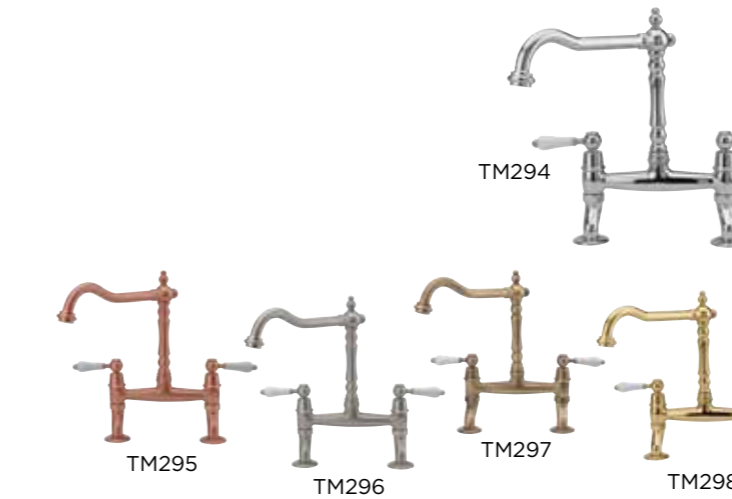

Tre Mercati **Kitchen Tap** ranges offer premium products along with contemporary and classic designs. Delivering outstanding **quality** combined with robust materials and **engineering** excellence, find the perfect fit for your lifestyle from our collection.

Pressure information can be found throughout this guide. High pressure requires more than 0.5 bar & low pressure requires under 0.5 bar

**Little Venice
Side Lever Mono Sink Mixer**

Height: 320mm Projection: 240mm

FINISH	CODE	PRICE
Chrome	TM274	£249.00
Old Copper	TM275	£303.00
Pewter	TM276	£303.00
Antique Brass	TM277	£303.00
Antique Gold	TM278	£371.00

**Little Venice
2 Lever Mono Sink Mixer**

Height: 355mm Projection: 195mm

FINISH	CODE	PRICE
Chrome	TM284	£286.00
Old Copper	TM285	£303.00
Pewter	TM286	£303.00
Antique Brass	TM287	£303.00
Antique Gold	TM288	£393.00

**Little Venice
Bridge Sink Mixer**

Height: 310mm Projection: 220mm
Adjustable Centres 120 - 230mm