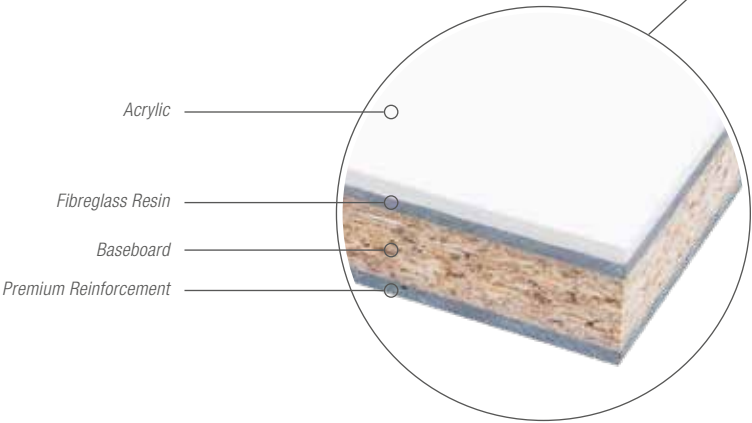

Tanaro Freestanding Bath with Ledge

/ Premium Base Board Sample

/ Premium Bath Panel Sample

NO MORE UNSIGHTLY BATH PANELS

A unique fixing system holds the panels tightly together in the corners to create a finish that is aesthetically pleasing. Various sizes are available that will fit all of our Tissino baths.

The Perma Bianco finish ensures that bath panels stay white and will not discolour over time, even if exposed to sunlight.

Premium Option
Even stronger and warmer for longer

Perma Bianco

Perma Bianco bath panels are manufactured using a pliant acrylic and are an innovation that overcomes unsightly discolouration in bath panels. Our Tissino premium panels include a wooden core and a layer of resin reinforcement, this provides a highly robust rigid bath panel that is flat and will always maintain its beautiful finish. The acrylic runs right around the edges of the panel to allow for trimming if necessary.