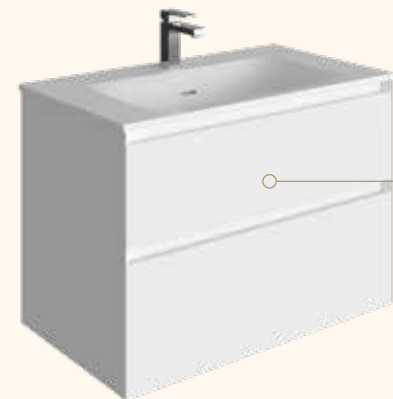

Mozzano

Refined and elegant, Mozzano is designed to bring a contemporary storage solution to the bathroom. Available in two sizes and four colours as well as a tall storage unit, Mozzano also features soft close handleless drawers with non-slip mats and glass panels that ensure easy access to your products stored inside.

- / Soft close handleless drawers
- / Reversible L/H or R/H doors on the tall storage unit

Quality Mark indicates the highest possible standards in product testing and finish.

Soft close handleless drawers