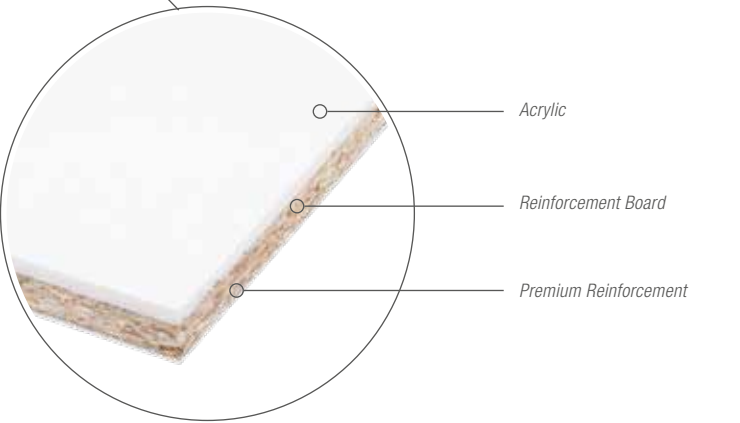

Tanaro Freestanding Bath with Ledge

/ Premium Base Board Sample

/ Premium Bath Panel Sample

NO MORE UNSIGHTLY BATH PANELS

A unique fixing system holds the panels tightly together in the corners to create a finish that is aesthetically pleasing. Various sizes are available that will fit all of our Tissino baths.

The Perma Bianco finish ensures that bath panels stay white and will not discolour over time, even if exposed to sunlight.

Premium Option
Even stronger and warmer for longer

Perma Bianco

Perma Bianco bath panels are manufactured using a pliant acrylic and are an innovation that overcomes unsightly discolouration in bath panels. Our Tissino premium panels include a wooden core and a layer of resin reinforcement, this provides a highly robust rigid bath panel that is flat and will always maintain its beautiful finish. The acrylic runs right around the edges of the panel to allow for trimming if necessary.