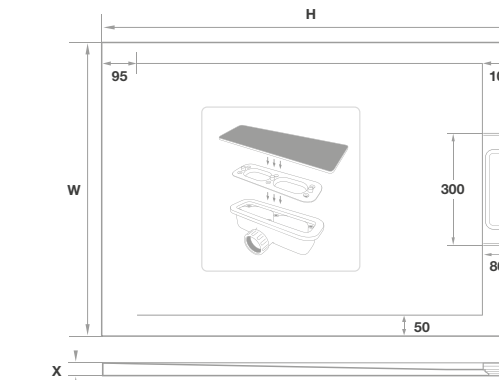

Square & Rectangular Shower Trays | GIORGIO LUX

See inside cover for product features key

800mm Rectangle Shower Trays

Size (mm)	Graphite Slate	Grey Slate	White Slate	RRP*	X	Kg	Stock*
1000 x 800	TRG-803-RS	TRG-803-GS	TRG-803-WS	£761.00	25	26	●
1200 x 800	TRG-804-RS	TRG-804-GS	TRG-804-WS	£842.00	25	31	●
1400 x 800	TRG-805-RS	TRG-805-GS	TRG-805-WS	£902.00	27	40	●
1600 x 800	TRG-807-RS	TRG-807-GS	TRG-807-WS	£1007.00	29	45	●
1700 x 800	TRG-808-RS	TRG-808-GS	TRG-808-WS	£1048.00	29	49	●
1800 x 800	TRG-809-RS	TRG-809-GS	TRG-809-WS	£1108.00	29	55	●
2000 x 800	TRG-811-RS	TRG-811-GS	TRG-811-WS	£1174.00	31	55	●