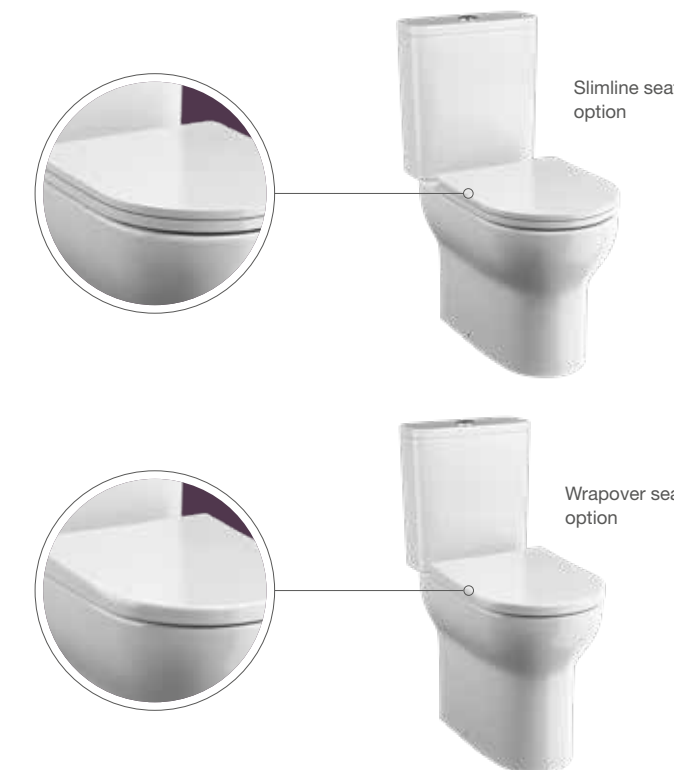

Seats

Choose between two seat designs – the wrapover or the slimline. With lids designed to fully cover the seat, the wrapover seat offers a clean look and works well paired with close coupled models where the cistern sits directly behind the toilet bowl.

Alternatively, the slimline seat is an ideal companion for back to wall pans for a more minimal overall look.

- / Soft Close Seats
- / Choice of matching fixing cover (Matt Black, Brushed Brass or Chrome)
- / Easy Clip Fix.

*All prices include VAT

0345 582 8000 | info@tissino.co.uk | tissino.co.uk