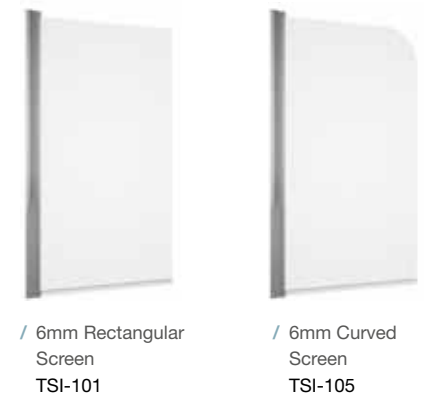

Reversible for left or right handed use

6mm Double Panel Rectangular Bath Screen

Size	Code	RRP*
W 950 – 970mm x H 1500mm	TSI-102	£362.00

Reversible for left or right handed use

6mm Double Panel Curved Bath Screen

Size	Code	RRP*
W 950 – 970mm x H 1500mm	TSI-106	£372.00

Reversible for left or right handed use

/ 6mm Rectangular Screen
TSI-101

/ 6mm Curved Screen
TSI-105

/ 6mm Double Panel Rectangular Screen
TSI-102

/ 6mm Double Panel Curved Screen
TSI-106