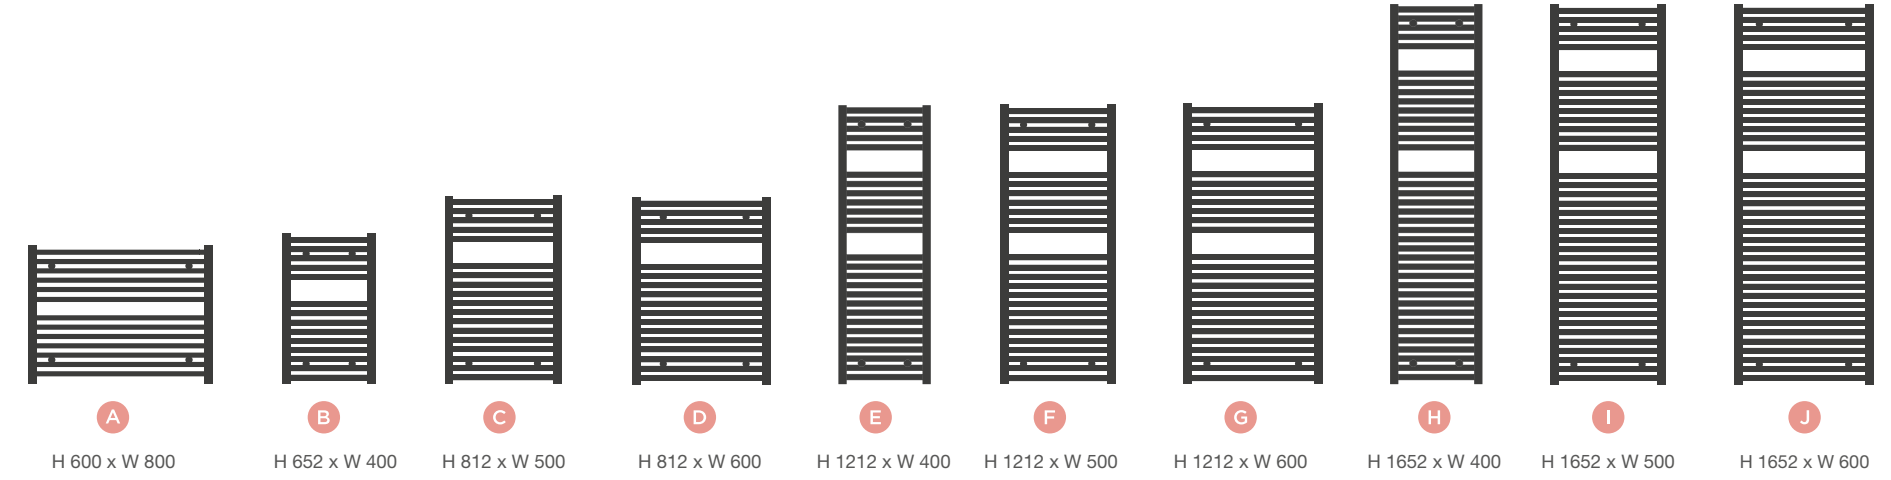

HUGO2 TOWEL RAIL FINISHES

The beautifully designed heated towel rails are available in a range of contemporary colours, including Matt Black, Anthracite, Arabica, Lusso Grey, Mont Blanc and gleaming Chrome. Every Hugo2 heated towel rail also benefits from colour-matched pipes and shrouds and valves, ensuring that the entire installation looks as good as it should.

HUGO2 TOWEL RAIL SIZES

No matter what size you need, all of our towel rails excel when it comes to performance, delivering exceptional heat output to keep your bathroom warm and comfortable. To choose the best size towel rail for your bathroom, use our heat output calculator online, then check that the suggested towel rail fits the space available. www.tissino.co.uk/heat-output-calculator