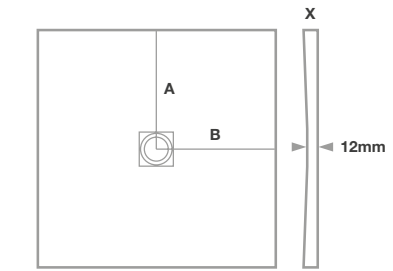

Colour matched to the Giorgio Series

One free tube of adhesive & sealant with every tray