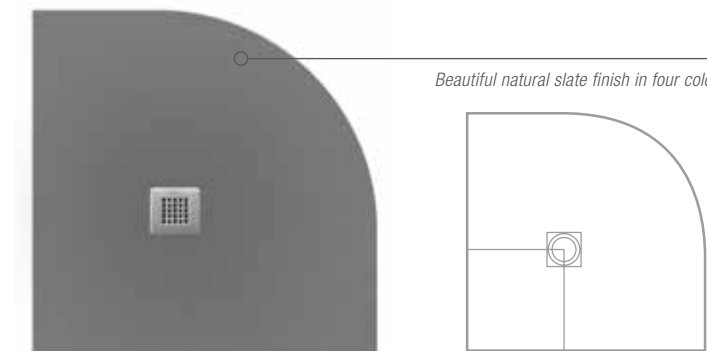

10mm thickness, featuring a natural slate finish

Highly durable, scratch and slip resistant surface with polyester resin core and gel coat cap

Stainless steel grate supplied as standard

Colour matched grates available