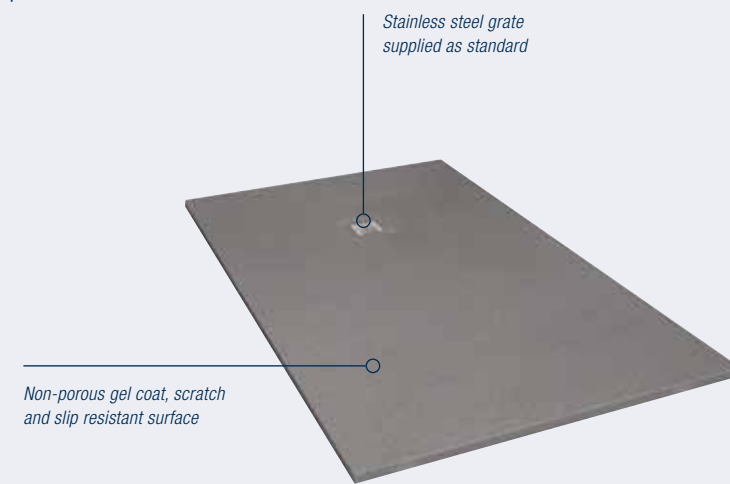

Giorgio2

Giorgio2 is a minimalist designed tray featuring a beautiful natural slate effect, available in four luxury colours and a wide selection of sizes.

A chrome grate is supplied as standard, alternatively a colour matched grate can be purchased to add that extra touch of class.

- / Beautiful natural slate effect finish
- / Highly durable, scratch & slip resistant surface
- / One free tube of colour matched adhesive & sealant with every tray
- / Includes a 34 l/m waste valve & stainless steel grate
- / Colour matched grates available
- / Wide selection of sizes
- / Edges can be trimmed up to 100mm
- / Wetroom compatible
- / 10 year guarantee

Check our website for further technical information